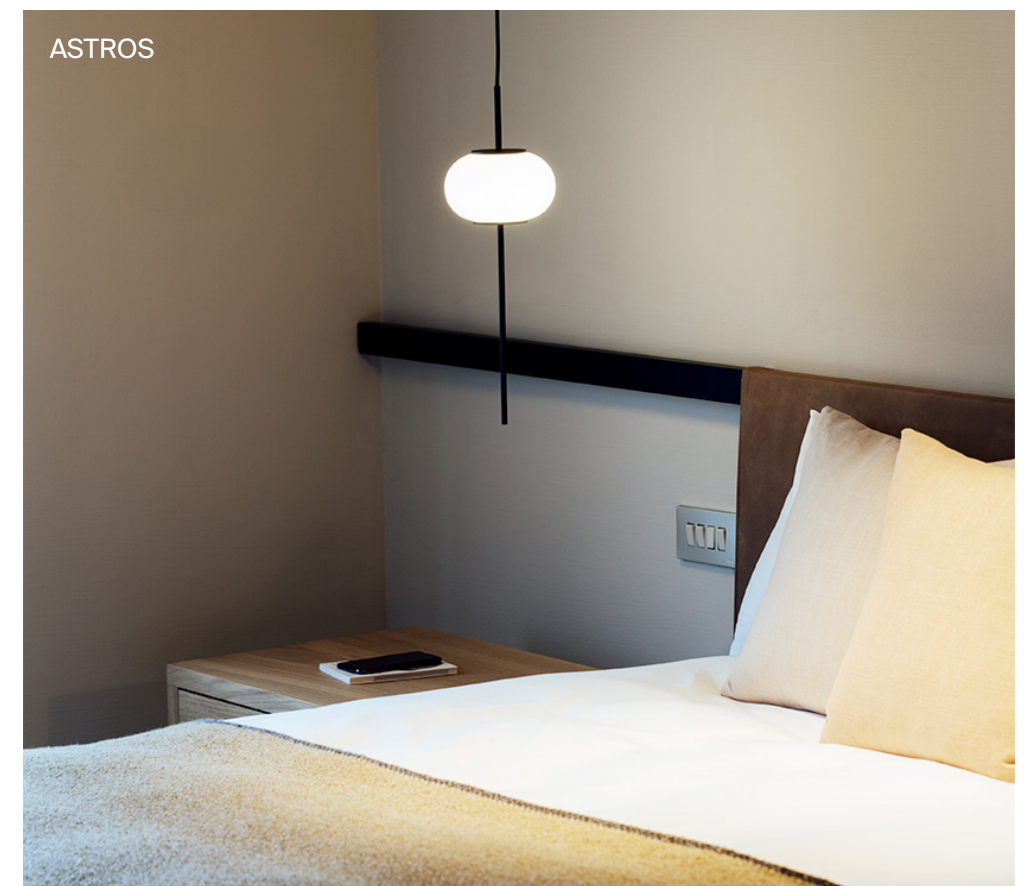

LED Fixture

ZOE VINCENT

Collaboration with Van Gogh Museum, featuring intricate designs created by the legendary impressionist painter.

Incandescent Retrofit Fixture

Recommended Applications

Hospitality

Add a stunning touch to a variety of hospitality settings with the use of glass fixtures, including hotel rooms, lobbies, lounges, and more. Their elegance creates a captivating ambiance, leaving a lasting impression and ensuring an unforgettable experience for guests.