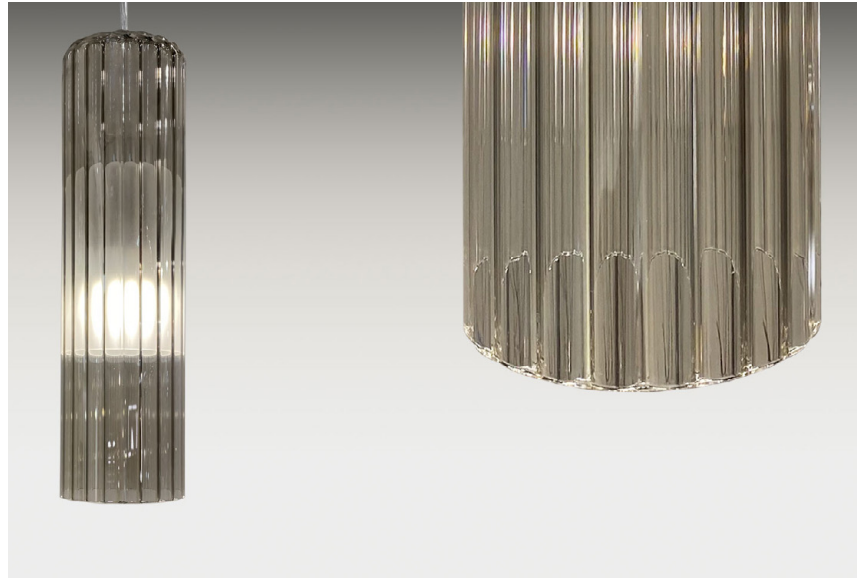

DAO

Cylindrical design with straight ribbed detailing for textured effect, available in a variety of color finishes.

Incandescent Retrofit Fixture

FIRENZE CIPOLLA

Oval design with diagonal ribbed detailing that creates a wave-like effect for added intrigue.

Incandescent Retrofit Fixture