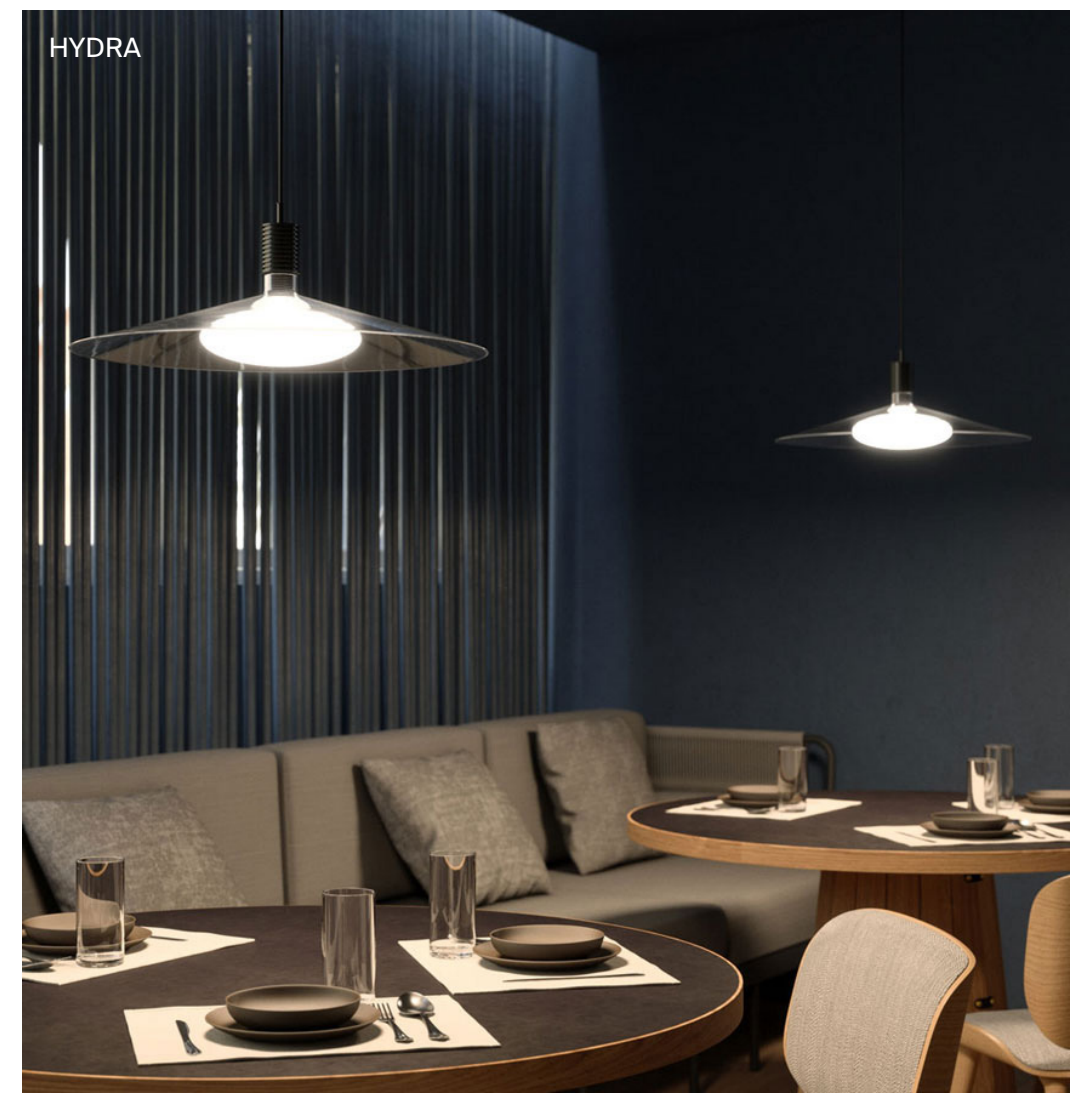

Restaurants

Glass fixtures are the perfect way to set the mood in a restaurant. Their opulence and translucency add warmth above dining tables, bar tops, kitchen islands, and other key areas, enhancing the atmosphere and elevating the guest experience.