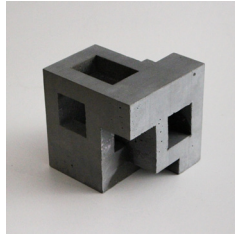

<https://davidumemoto.com/cubic-geometry-vi-i>