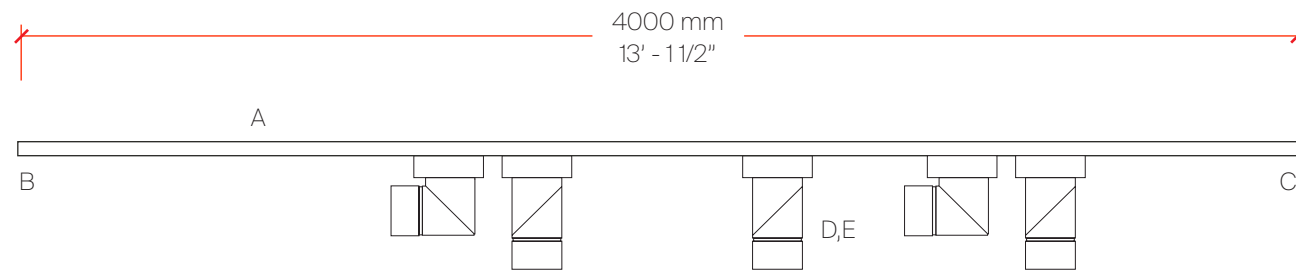

KITCHEN CEILING