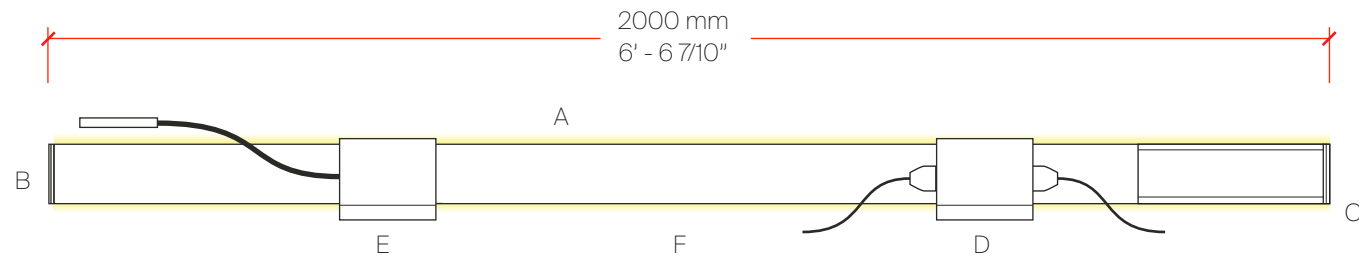

Bill of Materials

Item	Model #	Qty	Description
A	L7T00015-XX	1	2-Phase Track - 2000mm - Black / Satin Silver / White
B	L7900004-XX	1	End Cap - Left - Black / Satin Silver / White
C	L7900005-XX	1	Right End Power Feed - Black / Satin Silver / White
D	L7900046-XX	1	NODO BOX-Slim Box - 1 x 3 Prong Receptacle (Double Sided) - Black / Satin Silver / White
E	L7T00008-XX	1	NODO LIGHTS - Nuo - Left - 4.5W LED - 3000K - 350mA - CRI90 - Black / Satin Silver / White
F	L7900041-XX-XX	2	MICROLED-LED Insert - 200cm, 22W, 2200lm, 24V, 3000K - 4000k - Black / Satin Silver
G	DVO1000024MB	1	MeanWell - HLG-100H-24B - 1-10V / Resistance / 10V pWM Dimming 96W - 24Vdc - 120-277Vac
H	ENCP8	1	Empty Metal Enclosure for Driver - IP 20 - Indoor Rating
I	L7900001	3	Surface Support for Wall or Ceiling