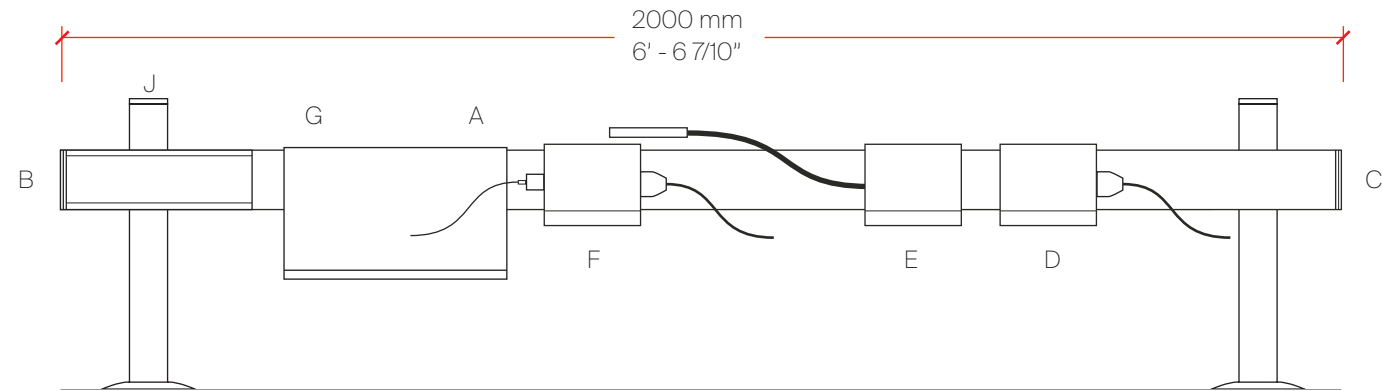

Bill of Materials

Item	Model #	Qty	Description
A	L7T00015-XX	1	2-Phase Track - 2000mm - Black / Satin Silver / White
B	L7900004-XX	1	End Cap - Left - Black / Satin Silver / White
C	L7900005-XX	1	Right End Power Feed - Black / Satin Silver / White
D	L7900046-XX	1	NODO BOX-Slim Box - 1 x 3 Prong Receptacle (Double Sided) - Black / Satin Silver / White
E	L7T00008-XX	1	NODO LIGHTS - Nuo - Left - 4.5W LED - 3000K - 350mA - CRI90 - Black / Satin Silver / White
F	L7900047-XX	1	NODO BOX-Slim Box - 1 x USB Port + 1 x 3 Prong Receptacle - Black / Satin Silver / White
G	L7900017-XX	1	NODO ACCESSORIES-Shelf Accessory - Black / Satin Silver / White
H	L7900033-XX	2	NODO-Support with Base - Black / Satin Silver