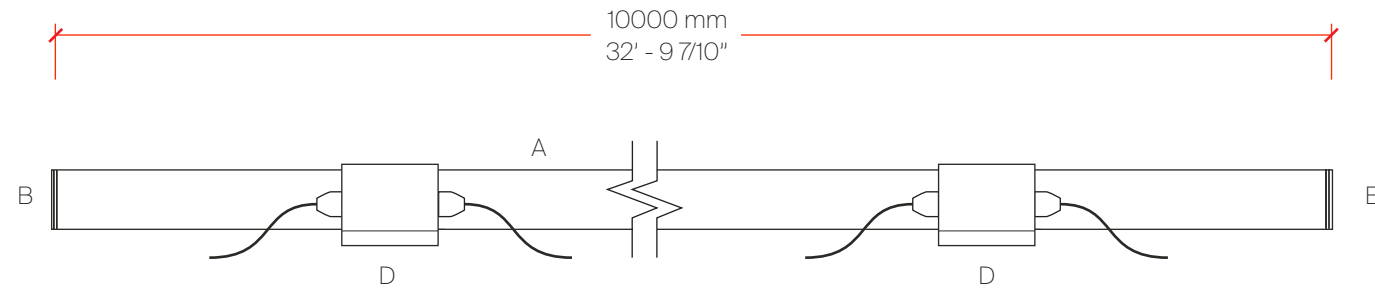

LIBRARY TABLE