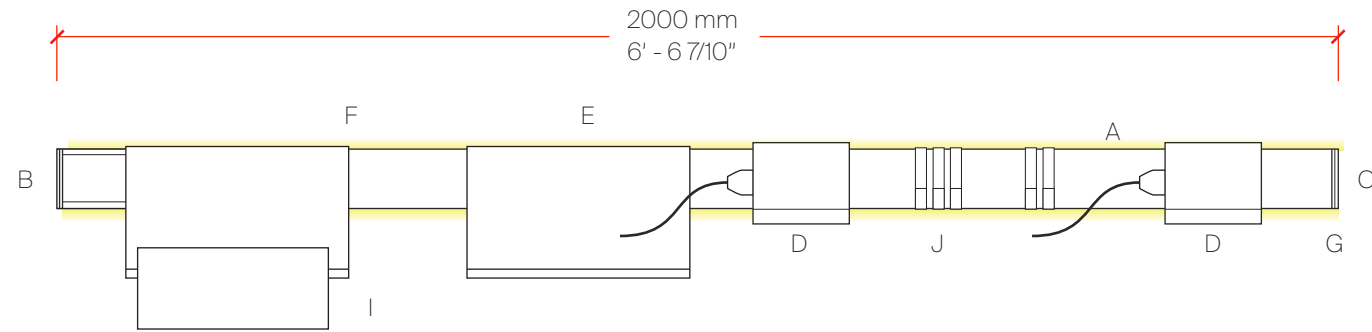

KITCHEN WALL