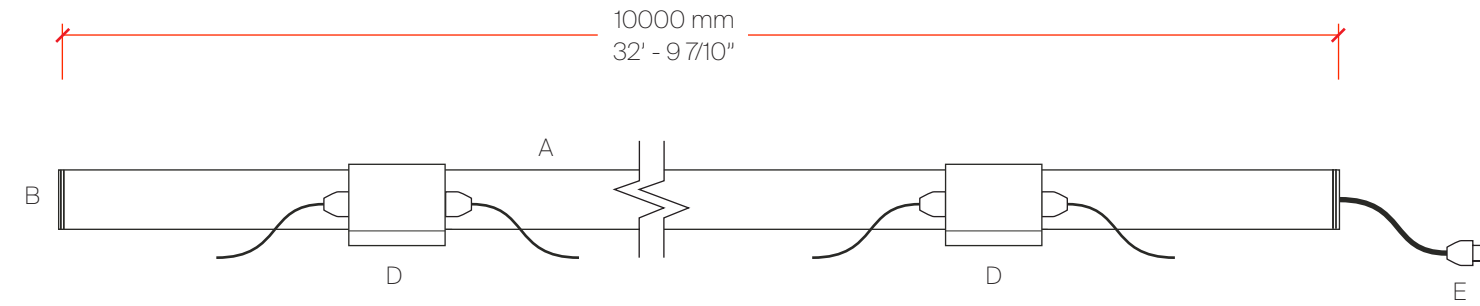

GYM WALL

Bill of Materials

Item	Model #	Qty	Description
A	L7T00015-XX	5	2-Phase Track - 2000mm - Black / Satin Silver / White
B	L7900004-XX	1	End Cap - Left - Black / Satin Silver / White
C	L7900001	15	Surface Support for Wall or Ceiling
D	L7900046-XX	8	NODO BOX-Slim Box - 1 x 3 Prong Receptacle (Double Sided) - Black / Satin Silver / White
E	L7900031-XX	1	NODO-Plug Wiring - Right - Black / White

GYM WALL