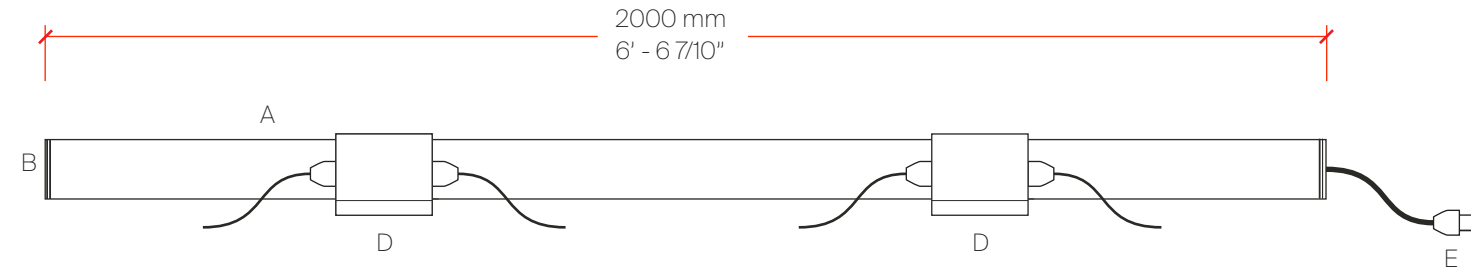

14

OFFICE TABLE

Bill of Materials

Item	Model #	Qty	Description
A	L7T00015-XX	1	2-Phase Track - 2000mm - Black / Satin Silver / White
B	L7900004-XX	1	End Cap - Left - Black / Satin Silver / White
C	L7900001	3	Surface Support for Wall or Ceiling
D	L7900046-XX	2	NODO BOX-Slim Box - 1 x 3 Prong Receptacle (Double Sided) - Black / Satin Silver / White
E	L7900031-XX	1	NODO-Plug Wiring - Right - Black / White