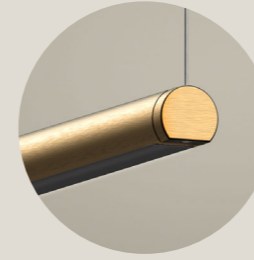

With black screen

With opaline screen

**Black**

**White**

**Titanium**

**Bronze**

**Matt brass**

**Canopy with triple electrical output**

**To-Be 22 mm**

Details enhance the lightness and functionality of Hilow: turned brass and die-cast aluminium joints that connect horizontal elements; the end caps of the Hilow profiles, to which the suspension cables are fixed. Cables can be reversed 180°, thus allowing double-face installation for the luminaire to provide more direct or indirect lighting.

Technical specifications

Suspension lighting fixture for interiors, with direct and indirect light emission. Extruded aluminum structure in white, black, bronze, matt brass or titanium polyacrylic paint. Joints in turned brass and die-cast aluminium in polyacrylic paint. Die-cast aluminium end caps in polyacrylic paint. Extruded polycarbonate diffusers with opaline or black finish. Reversible suspension kit with griplocks and 5m (196,9") long steel cables. 5m (196,9") long power cable in transparent PVC. Canopy for power supply with 3 outputs (for 1 Hilow + up to 2 To-Be 22mm) in white, black, bronze, matt brass or titanium polyacrylic paint.