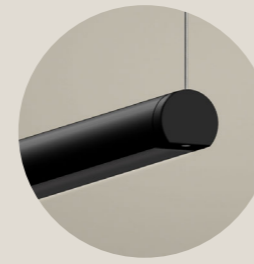

Bar

A linear composition at a single level allows you to accentuate the length and layout of a bar counter

Retail

Create small independent compositions to highlight focal points of the room

Office

Arrange luminaires by freely rotating them to create a composition that develops in all directions

With black screen

With opaline screen

**Black**

**White**

**Titanium**

**Bronze**

**Matt brass**

**Canopy with triple electrical output**

**To-Be 22 mm**

Details enhance the lightness and functionality of Hilow: turned brass and die-cast aluminium joints that connect horizontal elements; the end caps of the Hilow profiles, to which the suspension cables are fixed. Cables can be reversed 180°, thus allowing double-face installation for the luminaire to provide more direct or indirect lighting.

Technical specifications

Suspension lighting fixture for interiors, with direct and indirect light emission. Extruded aluminum structure in white, black, bronze, matt brass or titanium polyacrylic paint. Joints in turned brass and die-cast aluminium in polyacrylic paint. Die-cast aluminium end caps in polyacrylic paint. Extruded polycarbonate diffusers with opaline or black finish. Reversible suspension kit with griplocks and 5m (196,9") long steel cables. 5m (196,9") long power cable in transparent PVC. Canopy for power supply with 3 outputs (for 1 Hilow + up to 2 To-Be 22mm) in white, black, bronze, matt brass or titanium polyacrylic paint.