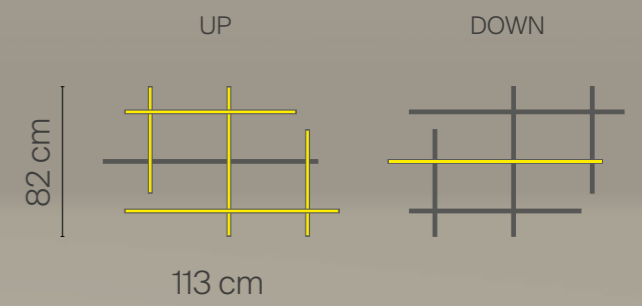

This “double-face” luminaire offers increasingly extensive lighting efficiency

Direct light = 80%  
Indirect light = 20%

Freely install **To-Be 22 mm** in the preferred position within the composition to include one or more vertical lighting elements.

Extend the potential of your interior designs by adding your own personal touch

Direct light = 20%  
Indirect light = 80%

Freely install To-Be 22 mm in the preferred position within the composition to include one or more vertical lighting elements.