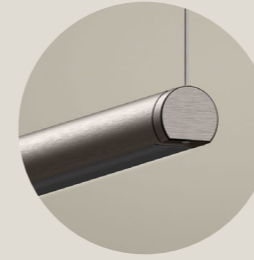

With black screen

With opaline screen

**Black**

**White**

**Titanium**

**Bronze**

**Matt brass**

**Canopy with triple electrical output**

**To-Be 22 mm**

Details enhance the lightness and functionality of Hilow: turned brass and die-cast aluminium joints that connect horizontal elements; the end caps of the Hilow profiles, to which the suspension cables are fixed. Cables can be reversed 180°, thus allowing double-face installation for the luminaire to provide more direct or indirect lighting.

Technical specifications

Suspension lighting fixture for interiors, with direct and indirect light emission. Extruded aluminum structure in white, black, bronze, matt brass or titanium polyacrylic paint. Joints in turned brass and die-cast aluminium in polyacrylic paint. Die-cast aluminium end caps in polyacrylic paint. Extruded polycarbonate diffusers with opaline or black finish. Reversible suspension kit with griplocks and 5m (196,9") long steel cables. 5m (196,9") long power cable in transparent PVC. Canopy for power supply with 3 outputs (for 1 Hilow + up to 2 To-Be 22mm) in white, black, bronze, matt brass or titanium polyacrylic paint.