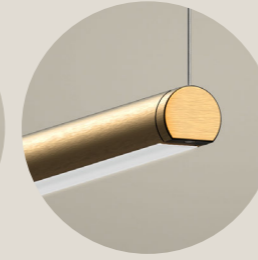

With black screen

With opaline screen

**Black**

**White**

**Titanium**

**Bronze**

**Matt brass**

**Canopy with triple electrical output**

**To-Be 22 mm**

Details enhance the lightness and functionality of Hilow: turned brass and die-cast aluminium joints that connect horizontal elements; the end caps of the Hilow profiles, to which the suspension cables are fixed. Cables can be reversed 180°, thus allowing double-face installation for the luminaire to provide more direct or indirect lighting.

Technical specifications

Suspension lighting fixture for interiors, with direct and indirect light emission. Extruded aluminum structure in white, black, bronze, matt brass or titanium polyacrylic paint. Joints in turned brass and die-cast aluminium in polyacrylic paint. Die-cast aluminium end caps in polyacrylic paint. Extruded polycarbonate diffusers with opaline or black finish. Reversible suspension kit with griplocks and 5m (196,9") long steel cables. 5m (196,9") long power cable in transparent PVC. Canopy for power supply with 3 outputs (for 1 Hilow + up to 2 To-Be 22mm) in white, black, bronze, matt brass or titanium polyacrylic paint.