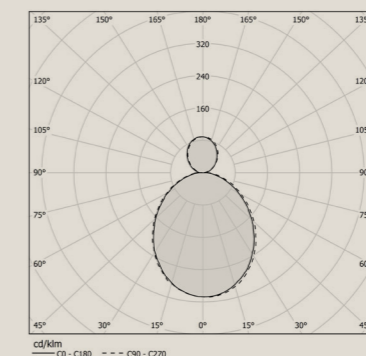

Available colour codes

White	WHI	Matt brass	MBR
Black	BLK	Titanium	TIM
Bronze	BRZ		

Installation layouts

Technical drawings

Canopy technical drawings

Polar diagram with opaline screen

Polar diagram with black screen