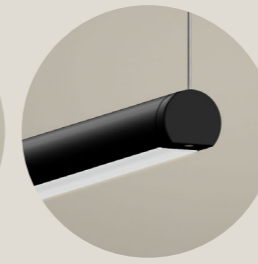

Bar

A linear composition at a single level allows you to accentuate the length and layout of a bar counter

Retail

Create small independent compositions to highlight focal points of the room

Office

Arrange luminaires by freely rotating them to create a composition that develops in all directions

With black screen

With opaline screen

**Black**

**White**

**Titanium**

**Bronze**

**Matt brass**

**Canopy with triple electrical output**

**To-Be 22 mm**

Details enhance the lightness and functionality of Hilow: turned brass and die-cast aluminium joints that connect horizontal elements; the end caps of the Hilow profiles, to which the suspension cables are fixed. Cables can be reversed 180°, thus allowing double-face installation for the luminaire to provide more direct or indirect lighting.

Technical specifications

Suspension lighting fixture for interiors, with direct and indirect light emission. Extruded aluminum structure in white, black, bronze, matt brass or titanium polyacrylic paint. Joints in turned brass and die-cast aluminium in polyacrylic paint. Die-cast aluminium end caps in polyacrylic paint. Extruded polycarbonate diffusers with opaline or black finish. Reversible suspension kit with griplocks and 5m (196,9") long steel cables. 5m (196,9") long power cable in transparent PVC. Canopy for power supply with 3 outputs (for 1 Hilow + up to 2 To-Be 22mm) in white, black, bronze, matt brass or titanium polyacrylic paint.