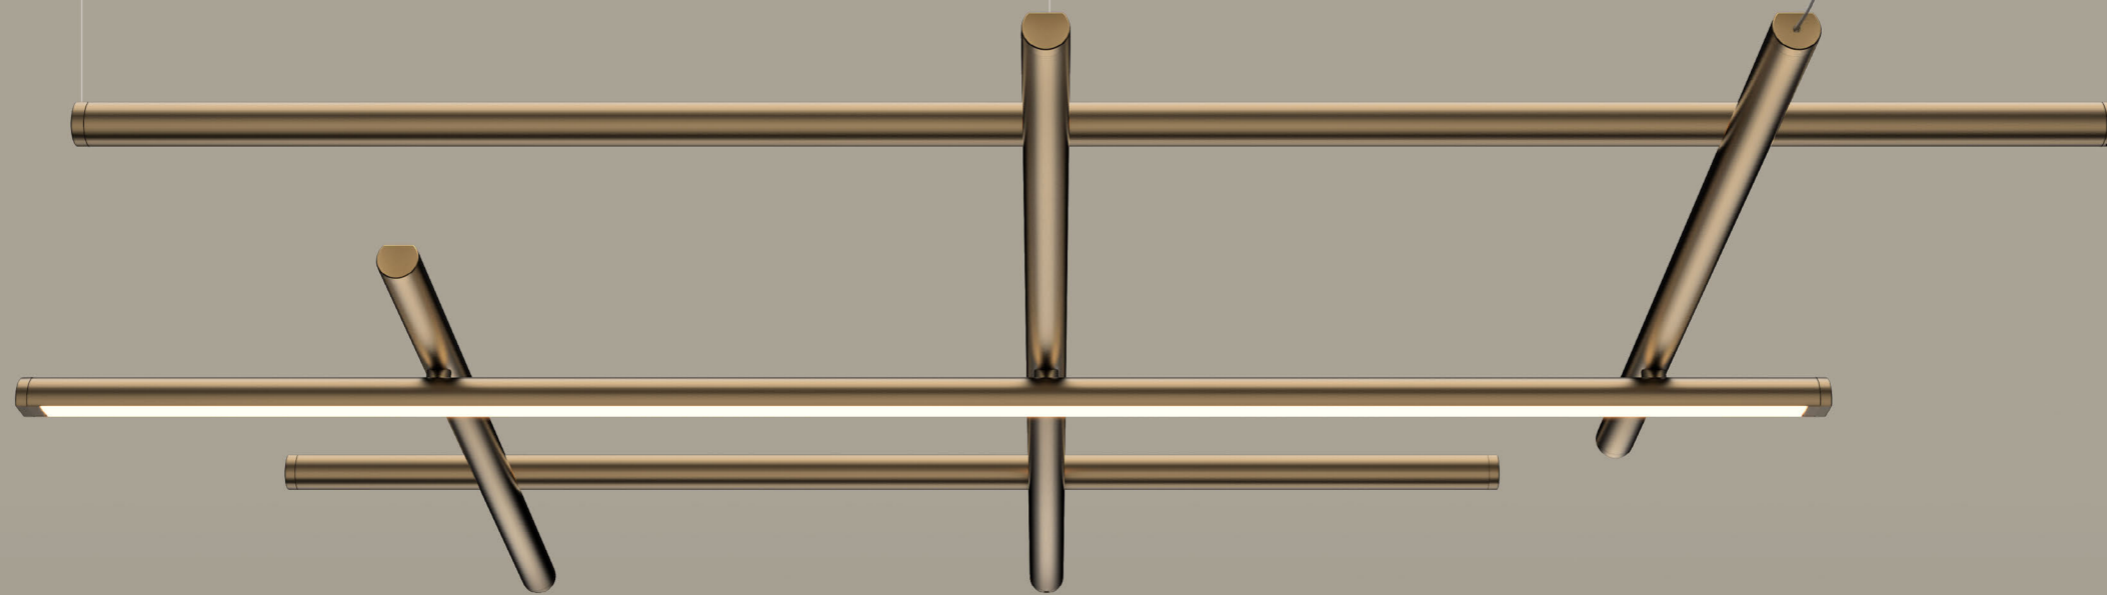

This “double-face” luminaire offers increasingly extensive lighting efficiency

Direct light = 80%  
Indirect light = 20%

Freely install **To-Be 22 mm** in the preferred position within the composition to include one or more vertical lighting elements.

Extend the potential of your interior designs by adding your own personal touch

Direct light = 20%  
Indirect light = 80%

Freely install To-Be 22 mm in the preferred position within the composition to include one or more vertical lighting elements.

**To-Be 22 mm**

Details enhance the lightness and functionality of Hilow: turned brass and die-cast aluminium joints that connect horizontal elements; the end caps of the Hilow profiles, to which the suspension cables are fixed. Cables can be reversed 180°, thus allowing double-face installation for the luminaire to provide more direct or indirect lighting.

Technical specifications

Suspension lighting fixture for interiors, with direct and indirect light emission. Extruded aluminum structure in white, black, bronze, matt brass or titanium polyacrylic paint. Joints in turned brass and die-cast aluminium in polyacrylic paint. Die-cast aluminium end caps in polyacrylic paint. Extruded polycarbonate diffusers with opaline or black finish. Reversible suspension kit with griplocks and 5m (196,9") long steel cables. 5m (196,9") long power cable in transparent PVC. Canopy for power supply with 3 outputs (for 1 Hilow + up to 2 To-Be 22mm) in white, black, bronze, matt brass or titanium polyacrylic paint.