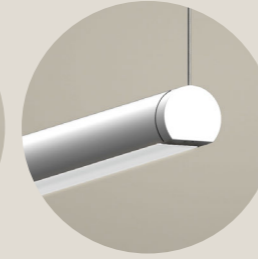

Bar

A linear composition at a single level allows you to accentuate the length and layout of a bar counter

Retail

Create small independent compositions to highlight focal points of the room

Office

Arrange luminaires by freely rotating them to create a composition that develops in all directions

With black screen

With opaline screen

**Black**

**White**

**Titanium**

**Bronze**

**Matt brass**

**Canopy with triple electrical output**

**To-Be 22 mm**

Details enhance the lightness and functionality of Hilow: turned brass and die-cast aluminium joints that connect horizontal elements; the end caps of the Hilow profiles, to which the suspension cables are fixed. Cables can be reversed 180°, thus allowing double-face installation for the luminaire to provide more direct or indirect lighting.

Technical specifications

Suspension lighting fixture for interiors, with direct and indirect light emission. Extruded aluminum structure in white, black, bronze, matt brass or titanium polyacrylic paint. Joints in turned brass and die-cast aluminium in polyacrylic paint. Die-cast aluminium end caps in polyacrylic paint. Extruded polycarbonate diffusers with opaline or black finish. Reversible suspension kit with griplocks and 5m (196,9") long steel cables. 5m (196,9") long power cable in transparent PVC. Canopy for power supply with 3 outputs (for 1 Hilow + up to 2 To-Be 22mm) in white, black, bronze, matt brass or titanium polyacrylic paint.