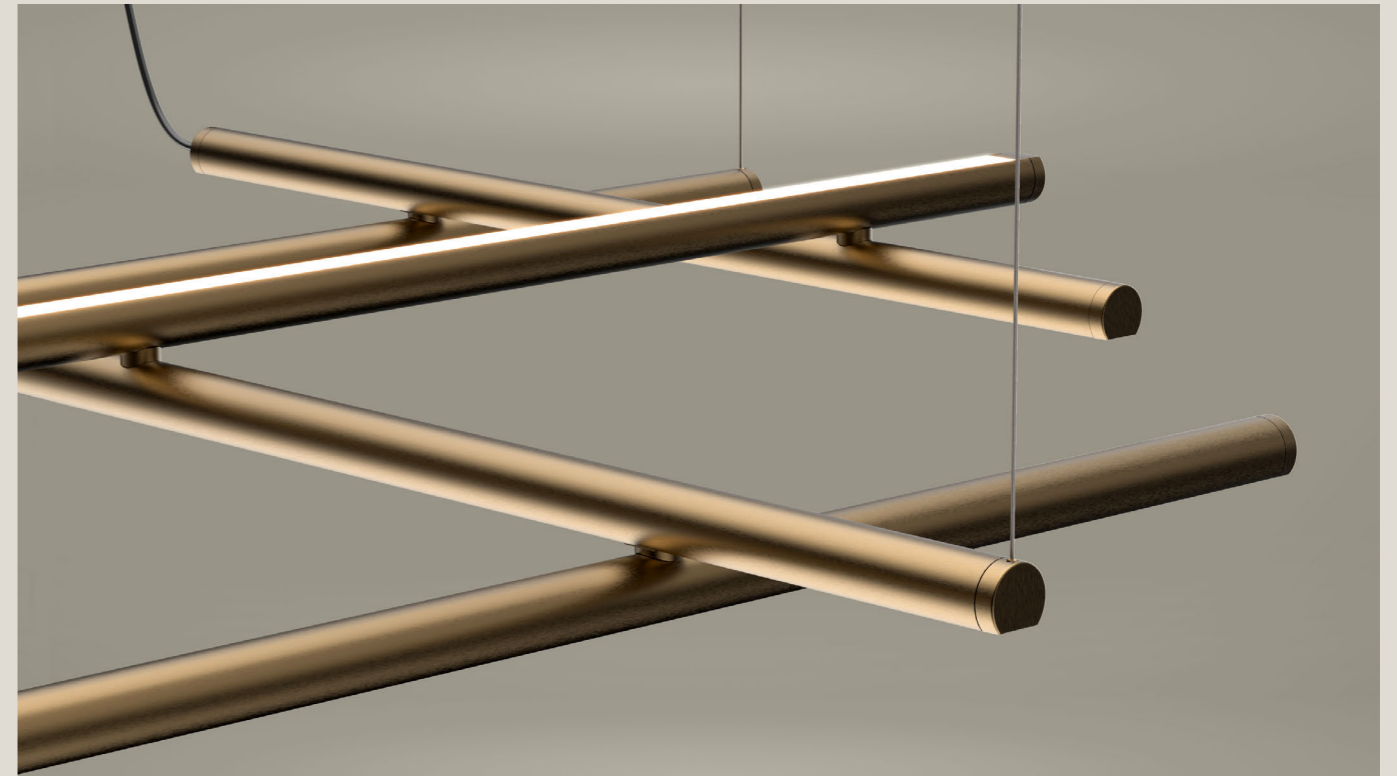

With black screen

With opaline screen

**Black**

**White**

**Titanium**

**Bronze**

**Matt brass**

**Canopy with triple electrical output**

**To-Be 22 mm**

Details enhance the lightness and functionality of Hilow: turned brass and die-cast aluminium joints that connect horizontal elements; the end caps of the Hilow profiles, to which the suspension cables are fixed. Cables can be reversed 180°, thus allowing double-face installation for the luminaire to provide more direct or indirect lighting.

Technical specifications

Suspension lighting fixture for interiors, with direct and indirect light emission. Extruded aluminum structure in white, black, bronze, matt brass or titanium polyacrylic paint. Joints in turned brass and die-cast aluminium in polyacrylic paint. Die-cast aluminium end caps in polyacrylic paint. Extruded polycarbonate diffusers with opaline or black finish. Reversible suspension kit with griplocks and 5m (196,9") long steel cables. 5m (196,9") long power cable in transparent PVC. Canopy for power supply with 3 outputs (for 1 Hilow + up to 2 To-Be 22mm) in white, black, bronze, matt brass or titanium polyacrylic paint.