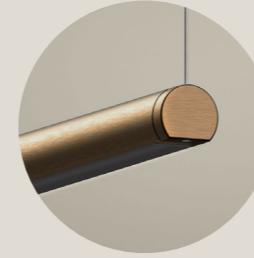

With black screen

With opaline screen

**Black**

**White**

**Titanium**

**Bronze**

**Matt brass**

**Canopy with triple electrical output**

**To-Be 22 mm**

Details enhance the lightness and functionality of Hilow: turned brass and die-cast aluminium joints that connect horizontal elements; the end caps of the Hilow profiles, to which the suspension cables are fixed. Cables can be reversed 180°, thus allowing double-face installation for the luminaire to provide more direct or indirect lighting.

Technical specifications

Suspension lighting fixture for interiors, with direct and indirect light emission. Extruded aluminum structure in white, black, bronze, matt brass or titanium polyacrylic paint. Joints in turned brass and die-cast aluminium in polyacrylic paint. Die-cast aluminium end caps in polyacrylic paint. Extruded polycarbonate diffusers with opaline or black finish. Reversible suspension kit with griplocks and 5m (196,9") long steel cables. 5m (196,9") long power cable in transparent PVC. Canopy for power supply with 3 outputs (for 1 Hilow + up to 2 To-Be 22mm) in white, black, bronze, matt brass or titanium polyacrylic paint.