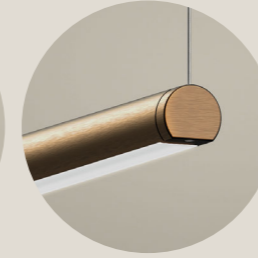

With black screen

With opaline screen

**Black**

**White**

**Titanium**

**Bronze**

**Matt brass**

**Canopy with triple electrical output**

**To-Be 22 mm**

Details enhance the lightness and functionality of Hilow: turned brass and die-cast aluminium joints that connect horizontal elements; the end caps of the Hilow profiles, to which the suspension cables are fixed. Cables can be reversed 180°, thus allowing double-face installation for the luminaire to provide more direct or indirect lighting.

Technical specifications

Suspension lighting fixture for interiors, with direct and indirect light emission. Extruded aluminum structure in white, black, bronze, matt brass or titanium polyacrylic paint. Joints in turned brass and die-cast aluminium in polyacrylic paint. Die-cast aluminium end caps in polyacrylic paint. Extruded polycarbonate diffusers with opaline or black finish. Reversible suspension kit with griplocks and 5m (196,9") long steel cables. 5m (196,9") long power cable in transparent PVC. Canopy for power supply with 3 outputs (for 1 Hilow + up to 2 To-Be 22mm) in white, black, bronze, matt brass or titanium polyacrylic paint.