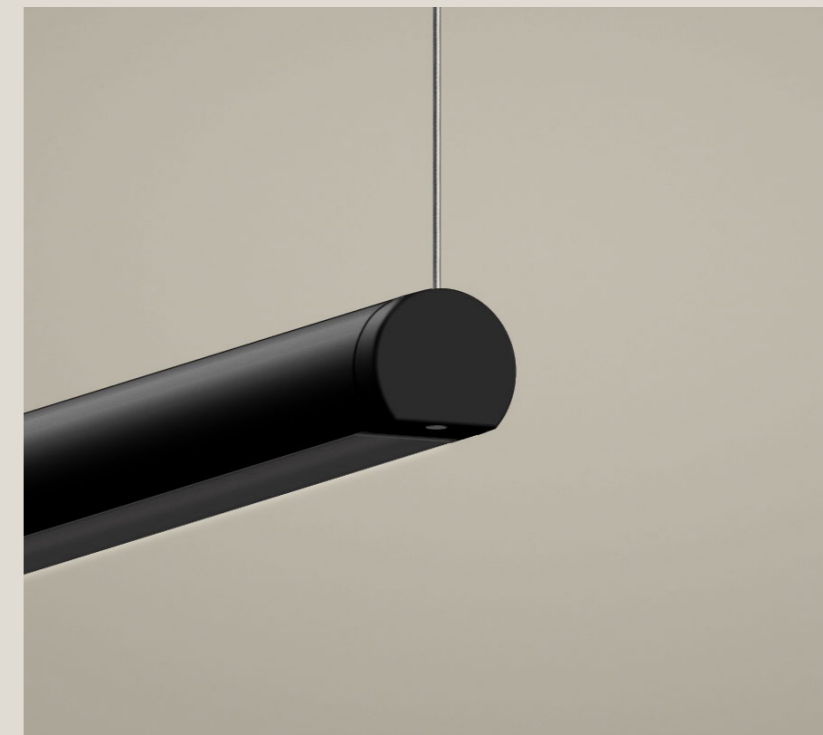

With black screen

With opaline screen

**Black**

**White**

**Titanium**

**Bronze**

**Matt brass**

**Canopy with triple electrical output**

**To-Be 22 mm**

Details enhance the lightness and functionality of Hilow: turned brass and die-cast aluminium joints that connect horizontal elements; the end caps of the Hilow profiles, to which the suspension cables are fixed. Cables can be reversed 180°, thus allowing double-face installation for the luminaire to provide more direct or indirect lighting.

Technical specifications

Suspension lighting fixture for interiors, with direct and indirect light emission. Extruded aluminum structure in white, black, bronze, matt brass or titanium polyacrylic paint. Joints in turned brass and die-cast aluminium in polyacrylic paint. Die-cast aluminium end caps in polyacrylic paint. Extruded polycarbonate diffusers with opaline or black finish. Reversible suspension kit with griplocks and 5m (196,9") long steel cables. 5m (196,9") long power cable in transparent PVC. Canopy for power supply with 3 outputs (for 1 Hilow + up to 2 To-Be 22mm) in white, black, bronze, matt brass or titanium polyacrylic paint.