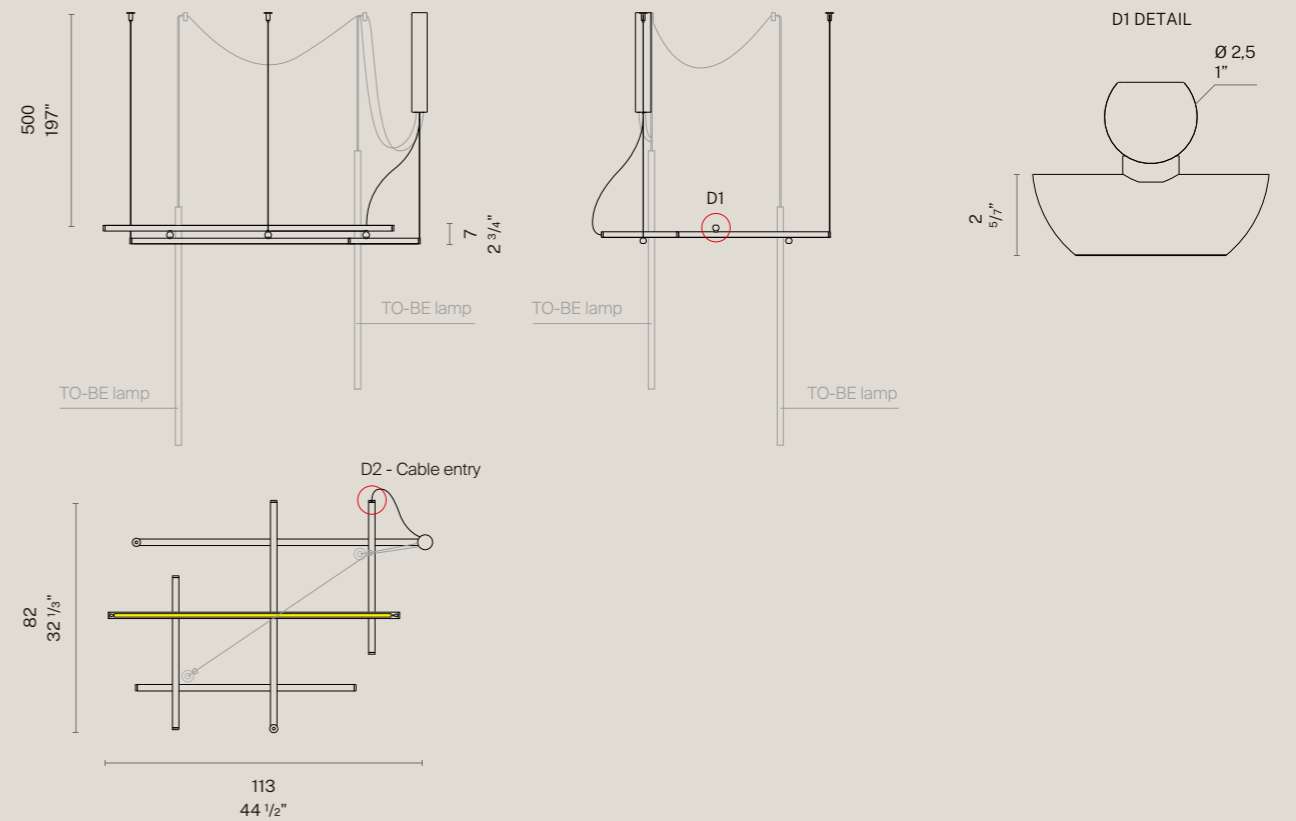

**To-Be 22 mm**

Details enhance the lightness and functionality of Hilow: turned brass and die-cast aluminium joints that connect horizontal elements; the end caps of the Hilow profiles, to which the suspension cables are fixed. Cables can be reversed 180°, thus allowing double-face installation for the luminaire to provide more direct or indirect lighting.

Technical specifications

Suspension lighting fixture for interiors, with direct and indirect light emission. Extruded aluminum structure in white, black, bronze, matt brass or titanium polyacrylic paint. Joints in turned brass and die-cast aluminium in polyacrylic paint. Die-cast aluminium end caps in polyacrylic paint. Extruded polycarbonate diffusers with opaline or black finish. Reversible suspension kit with griplocks and 5m (196,9") long steel cables. 5m (196,9") long power cable in transparent PVC. Canopy for power supply with 3 outputs (for 1 Hilow + up to 2 To-Be 22mm) in white, black, bronze, matt brass or titanium polyacrylic paint.

Available colour codes

White	WHI	Matt brass	MBR
Black	BLK	Titanium	TIM
Bronze	BRZ		

Installation layouts

Technical drawings

Canopy technical drawings

Polar diagram with opaline screen

Polar diagram with black screen