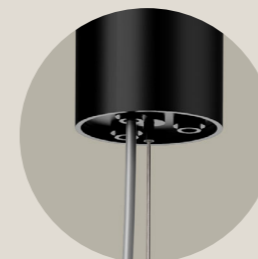

With black screen

With opaline screen

**Black**

**White**

**Titanium**

**Bronze**

**Matt brass**

**Canopy with triple electrical output**

**To-Be 22 mm**

Details enhance the lightness and functionality of Hilow: turned brass and die-cast aluminium joints that connect horizontal elements; the end caps of the Hilow profiles, to which the suspension cables are fixed. Cables can be reversed 180°, thus allowing double-face installation for the luminaire to provide more direct or indirect lighting.

Technical specifications

Suspension lighting fixture for interiors, with direct and indirect light emission. Extruded aluminum structure in white, black, bronze, matt brass or titanium polyacrylic paint. Joints in turned brass and die-cast aluminium in polyacrylic paint. Die-cast aluminium end caps in polyacrylic paint. Extruded polycarbonate diffusers with opaline or black finish. Reversible suspension kit with griplocks and 5m (196,9") long steel cables. 5m (196,9") long power cable in transparent PVC. Canopy for power supply with 3 outputs (for 1 Hilow + up to 2 To-Be 22mm) in white, black, bronze, matt brass or titanium polyacrylic paint.