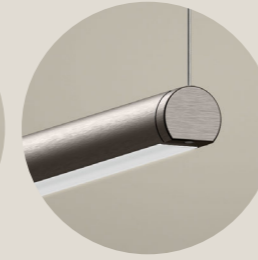

With black screen

With opaline screen

**Black**

**White**

**Titanium**

**Bronze**

**Matt brass**

**Canopy with triple electrical output**

**To-Be 22 mm**

Details enhance the lightness and functionality of Hilow: turned brass and die-cast aluminium joints that connect horizontal elements; the end caps of the Hilow profiles, to which the suspension cables are fixed. Cables can be reversed 180°, thus allowing double-face installation for the luminaire to provide more direct or indirect lighting.

Technical specifications

Suspension lighting fixture for interiors, with direct and indirect light emission. Extruded aluminum structure in white, black, bronze, matt brass or titanium polyacrylic paint. Joints in turned brass and die-cast aluminium in polyacrylic paint. Die-cast aluminium end caps in polyacrylic paint. Extruded polycarbonate diffusers with opaline or black finish. Reversible suspension kit with griplocks and 5m (196,9") long steel cables. 5m (196,9") long power cable in transparent PVC. Canopy for power supply with 3 outputs (for 1 Hilow + up to 2 To-Be 22mm) in white, black, bronze, matt brass or titanium polyacrylic paint.