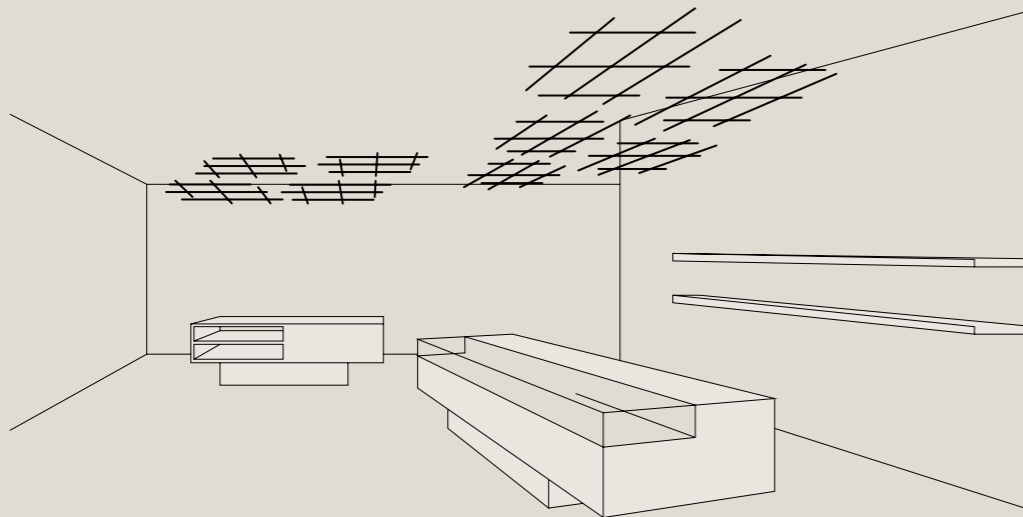

This “double-face” luminaire offers increasingly extensive lighting efficiency

Direct light = 80%  
Indirect light = 20%

Freely install **To-Be 22 mm** in the preferred position within the composition to include one or more vertical lighting elements.

Extend the potential of your interior designs by adding your own personal touch

Direct light = 20%  
Indirect light = 80%

Freely install To-Be 22 mm in the preferred position within the composition to include one or more vertical lighting elements.

● Downward light

Wall lights: scope  
for expression,  
function and  
decoration

Living

Create a “cloud” of products that are spaced out and positioned at different heights, providing an airy composition in the middle of the space

Bar

A linear composition at a single level allows you to accentuate the length and layout of a bar counter

Retail

Create small independent compositions to highlight focal points of the room

Office

Arrange luminaires by freely rotating them to create a composition that develops in all directions