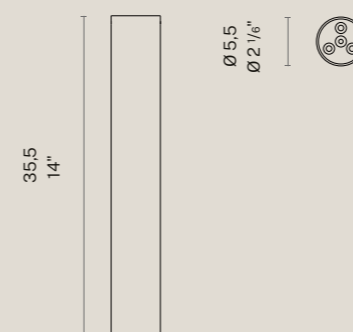

Available colour codes

White	WHI	Matt brass	MBR
Black	BLK	Titanium	TIM
Bronze	BRZ		

Installation layouts

Technical drawings

Canopy technical drawings

Polar diagram with opaline screen

Polar diagram with black screen