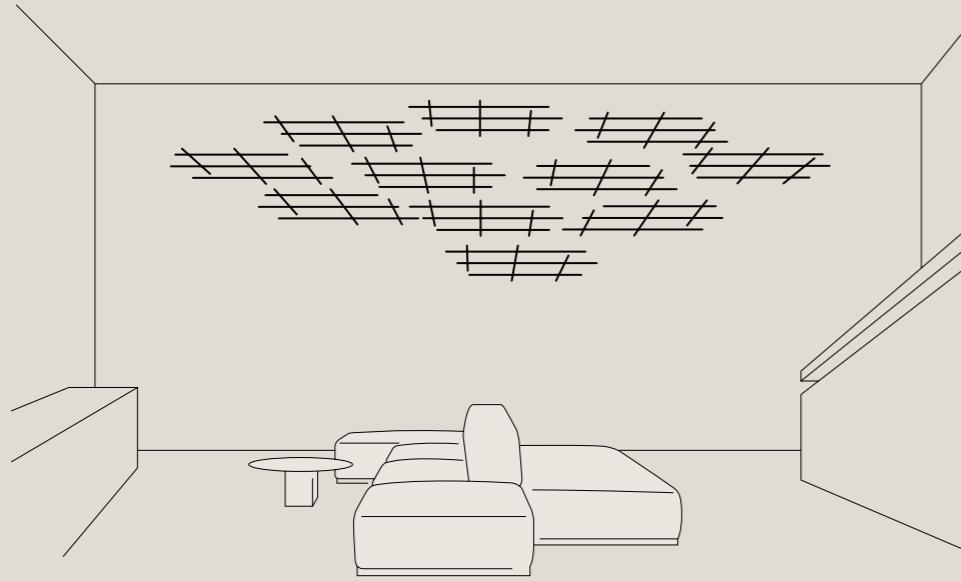

This “double-face” luminaire offers increasingly extensive lighting efficiency

Direct light = 80%  
Indirect light = 20%

Freely install **To-Be 22 mm** in the preferred position within the composition to include one or more vertical lighting elements.

Extend the potential of your interior designs by adding your own personal touch

Direct light = 20%  
Indirect light = 80%

Freely install To-Be 22 mm in the preferred position within the composition to include one or more vertical lighting elements.

● Downward light

Wall lights: scope  
for expression,  
function and  
decoration

Living

Create a “cloud” of products that are spaced out and positioned at different heights, providing an airy composition in the middle of the space

Bar

A linear composition at a single level allows you to accentuate the length and layout of a bar counter

Retail

Create small independent compositions to highlight focal points of the room

Office

Arrange luminaires by freely rotating them to create a composition that develops in all directions