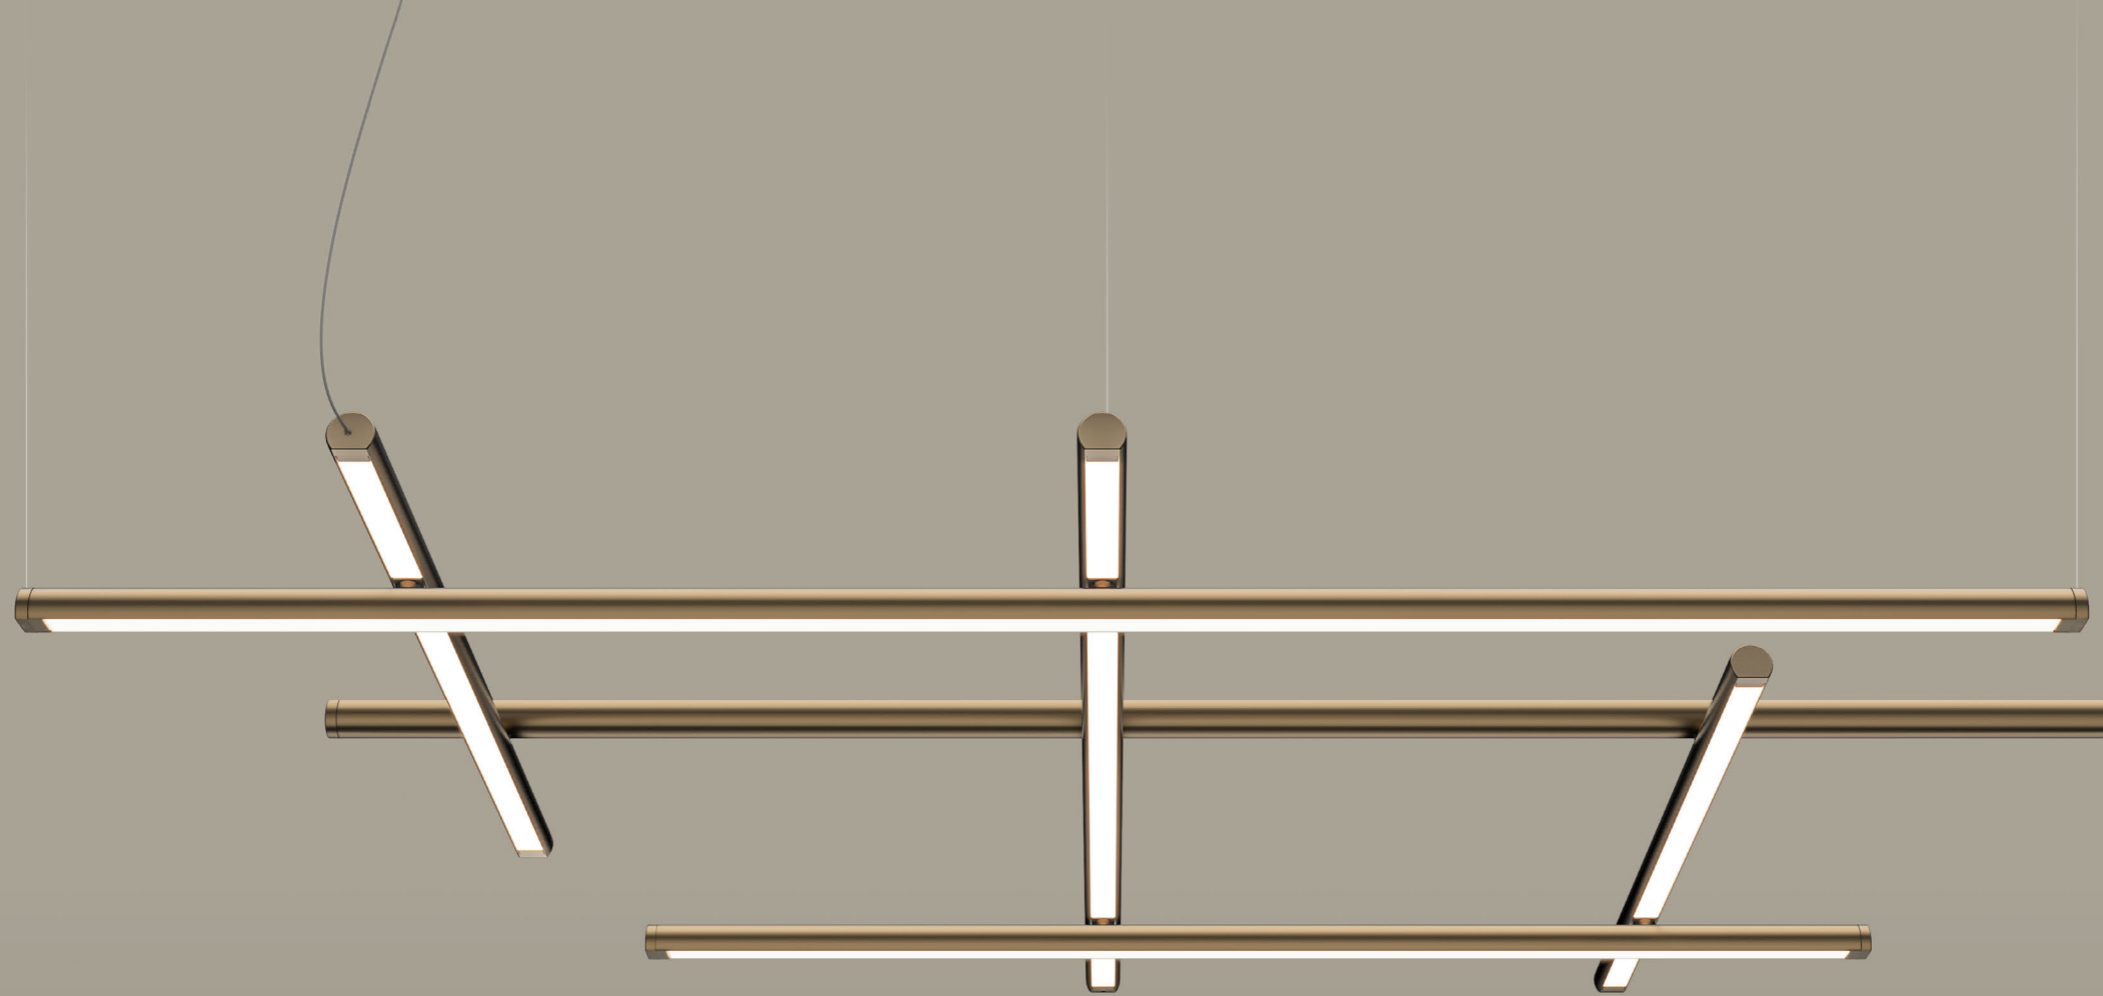

## Hilow

Design by:

*Matteo Thun*

With its countless compositional options, this luminaire adds distinctive appeal to the decor in all contexts. It allows intuitive installation wherever required, either upwards or downwards, for direct or indirect lighting

This “double-face” luminaire offers increasingly extensive lighting efficiency

Direct light = 80%  
Indirect light = 20%

Freely install **To-Be 22 mm** in the preferred position within the composition to include one or more vertical lighting elements.

**To-Be 22 mm**

Details enhance the lightness and functionality of Hilow: turned brass and die-cast aluminium joints that connect horizontal elements; the end caps of the Hilow profiles, to which the suspension cables are fixed. Cables can be reversed 180°, thus allowing double-face installation for the luminaire to provide more direct or indirect lighting.