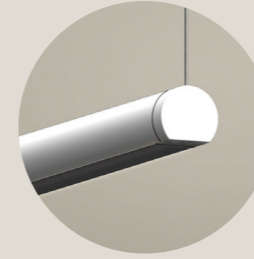

Bar

A linear composition at a single level allows you to accentuate the length and layout of a bar counter

Retail

Create small independent compositions to highlight focal points of the room

Office

Arrange luminaires by freely rotating them to create a composition that develops in all directions

With black screen

With opaline screen

**Black**

**White**

**Titanium**

**Bronze**

**Matt brass**

**Canopy with triple electrical output**

**To-Be 22 mm**

Details enhance the lightness and functionality of Hilow: turned brass and die-cast aluminium joints that connect horizontal elements; the end caps of the Hilow profiles, to which the suspension cables are fixed. Cables can be reversed 180°, thus allowing double-face installation for the luminaire to provide more direct or indirect lighting.

Technical specifications

Suspension lighting fixture for interiors, with direct and indirect light emission. Extruded aluminum structure in white, black, bronze, matt brass or titanium polyacrylic paint. Joints in turned brass and die-cast aluminium in polyacrylic paint. Die-cast aluminium end caps in polyacrylic paint. Extruded polycarbonate diffusers with opaline or black finish. Reversible suspension kit with griplocks and 5m (196,9") long steel cables. 5m (196,9") long power cable in transparent PVC. Canopy for power supply with 3 outputs (for 1 Hilow + up to 2 To-Be 22mm) in white, black, bronze, matt brass or titanium polyacrylic paint.