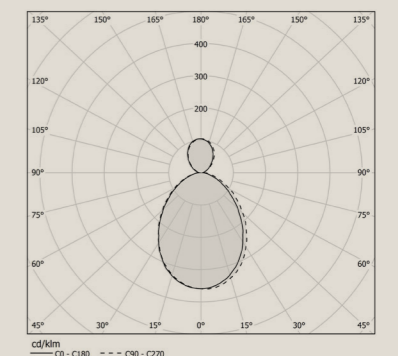

Available colour codes

White	WHI	Matt brass	MBR
Black	BLK	Titanium	TIM
Bronze	BRZ		

Installation layouts

Technical drawings

Canopy technical drawings

Polar diagram with opaline screen

Polar diagram with black screen