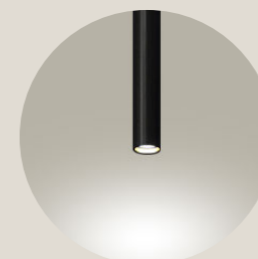

With black screen

With opaline screen

**Black**

**White**

**Titanium**

**Bronze**

**Matt brass**

**Canopy with triple electrical output**

**To-Be 22 mm**

Details enhance the lightness and functionality of Hilow: turned brass and die-cast aluminium joints that connect horizontal elements; the end caps of the Hilow profiles, to which the suspension cables are fixed. Cables can be reversed 180°, thus allowing double-face installation for the luminaire to provide more direct or indirect lighting.

Technical specifications

Suspension lighting fixture for interiors, with direct and indirect light emission. Extruded aluminum structure in white, black, bronze, matt brass or titanium polyacrylic paint. Joints in turned brass and die-cast aluminium in polyacrylic paint. Die-cast aluminium end caps in polyacrylic paint. Extruded polycarbonate diffusers with opaline or black finish. Reversible suspension kit with griplocks and 5m (196,9") long steel cables. 5m (196,9") long power cable in transparent PVC. Canopy for power supply with 3 outputs (for 1 Hilow + up to 2 To-Be 22mm) in white, black, bronze, matt brass or titanium polyacrylic paint.