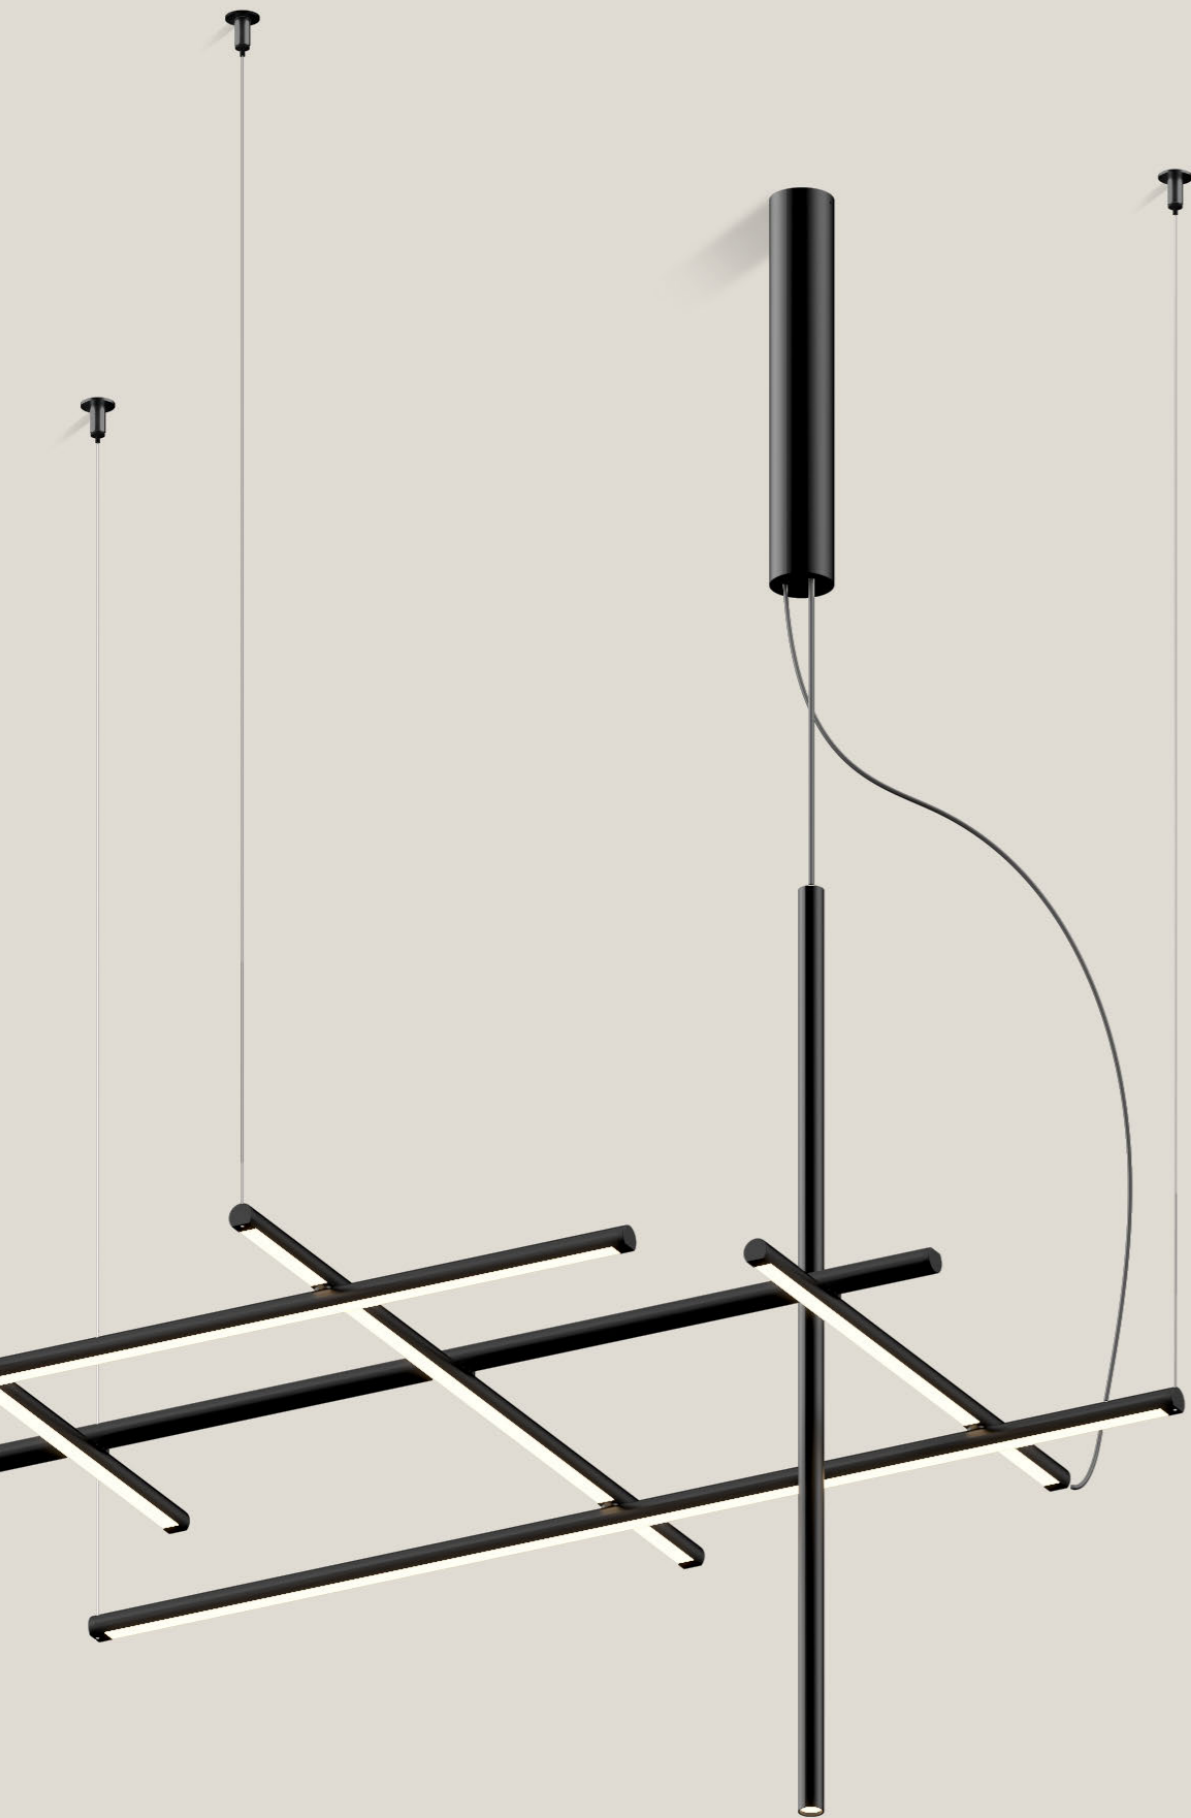

This “double-face” luminaire offers increasingly extensive lighting efficiency

Direct light = 80%  
Indirect light = 20%

Freely install **To-Be 22 mm** in the preferred position within the composition to include one or more vertical lighting elements.

Bar

A linear composition at a single level allows you to accentuate the length and layout of a bar counter

Retail

Create small independent compositions to highlight focal points of the room

Office

Arrange luminaires by freely rotating them to create a composition that develops in all directions

**To-Be 22 mm**

Details enhance the lightness and functionality of Hilow: turned brass and die-cast aluminium joints that connect horizontal elements; the end caps of the Hilow profiles, to which the suspension cables are fixed. Cables can be reversed 180°, thus allowing double-face installation for the luminaire to provide more direct or indirect lighting.

Technical specifications

Suspension lighting fixture for interiors, with direct and indirect light emission. Extruded aluminum structure in white, black, bronze, matt brass or titanium polyacrylic paint. Joints in turned brass and die-cast aluminium in polyacrylic paint. Die-cast aluminium end caps in polyacrylic paint. Extruded polycarbonate diffusers with opaline or black finish. Reversible suspension kit with griplocks and 5m (196,9") long steel cables. 5m (196,9") long power cable in transparent PVC. Canopy for power supply with 3 outputs (for 1 Hilow + up to 2 To-Be 22mm) in white, black, bronze, matt brass or titanium polyacrylic paint.