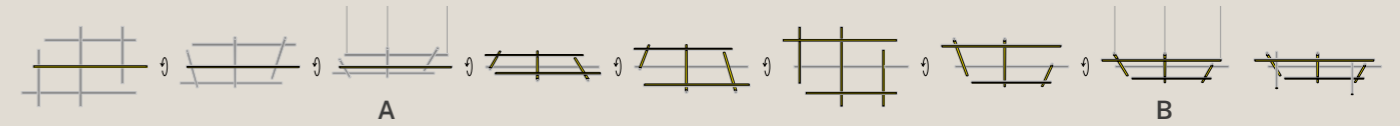

Suspension lighting fixture for interiors, with direct and indirect light emission. Extruded aluminum structure in white, black, bronze, matt brass or titanium polyacrylic paint. Joints in turned brass and die-cast aluminium in polyacrylic paint. Die-cast aluminium end caps in polyacrylic paint. Extruded polycarbonate diffusers with opaline or black finish. Reversible suspension kit with griplocks and 5m (196,9") long steel cables. 5m (196,9") long power cable in transparent PVC. Canopy for power supply with 3 outputs (for 1 Hilow + up to 2 To-Be 22mm) in white, black, bronze, matt brass or titanium polyacrylic paint.

	With opaline screen	With black screen
Code	L028_115.0502	L029_115.0502
System power consumption	77W	77W
Efficacy	65,52lm/W	27,51lm/W
Light source	LED	LED
Light source lifetime	L70 (B10) 60.000h	L70 (B10) 60.000h
Colour temperature	2700K Ra>90	2700K Ra>90
Light distribution	Diffused	Diffused
Power supply	Constant Voltage - 120-277V	Constant Voltage - 120-277V
Frequency	50/60Hz	50/60Hz
Electrical configuration	Non-dimming / 0-10V Dimming	Non-dimming / 0-10V Dimming
Driver	Intergrated included	Intergrated included
Nominal Luminous Flux	9072lm	9072lm
Lumen Output	5045lm	2118lm
Efficiency	56%	23%
Weight	2,4Kg	2,4Kg
Colour tolerances	SDCM 3	SDCM 3

Available colour codes

White	WHI	Matt brass	MBR
Black	BLK	Titanium	TIM
Bronze	BRZ		

Installation layouts