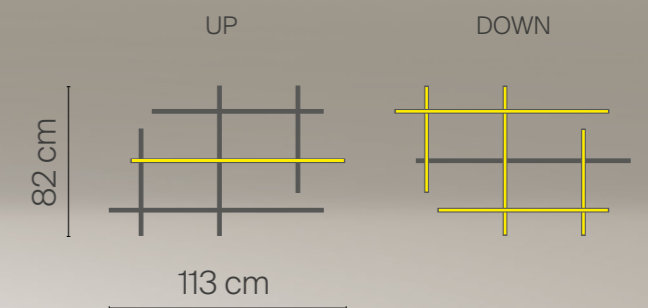

This “double-face” luminaire offers increasingly extensive lighting efficiency

Direct light = 80%  
Indirect light = 20%

Freely install **To-Be 22 mm** in the preferred position within the composition to include one or more vertical lighting elements.

Extend the potential of your interior designs by adding your own personal touch

Direct light = 20%  
Indirect light = 80%

Freely install To-Be 22 mm in the preferred position within the composition to include one or more vertical lighting elements.