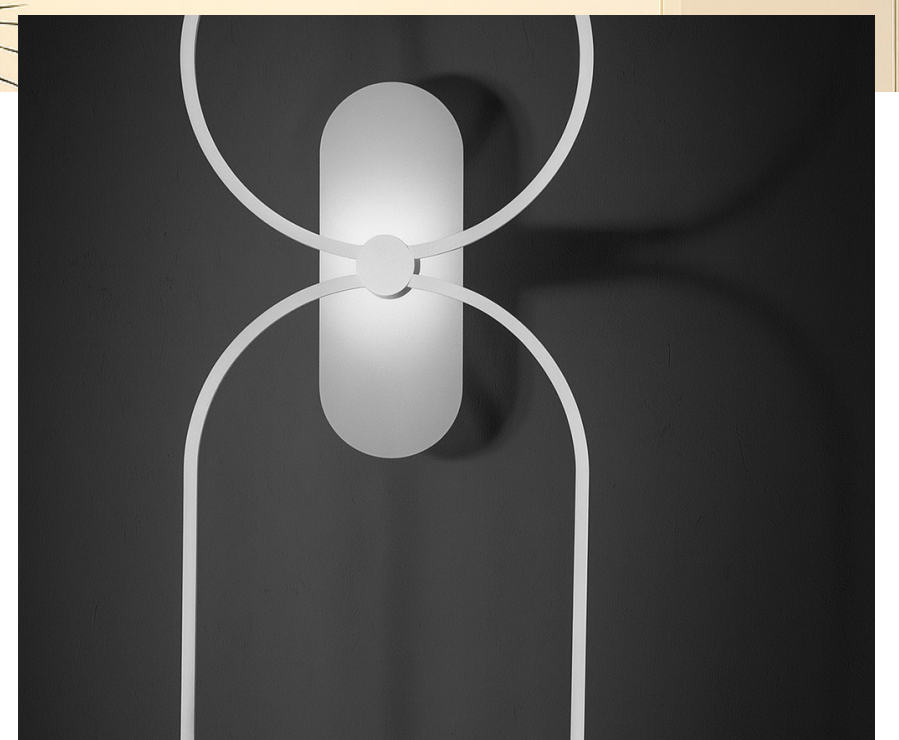

White Finish