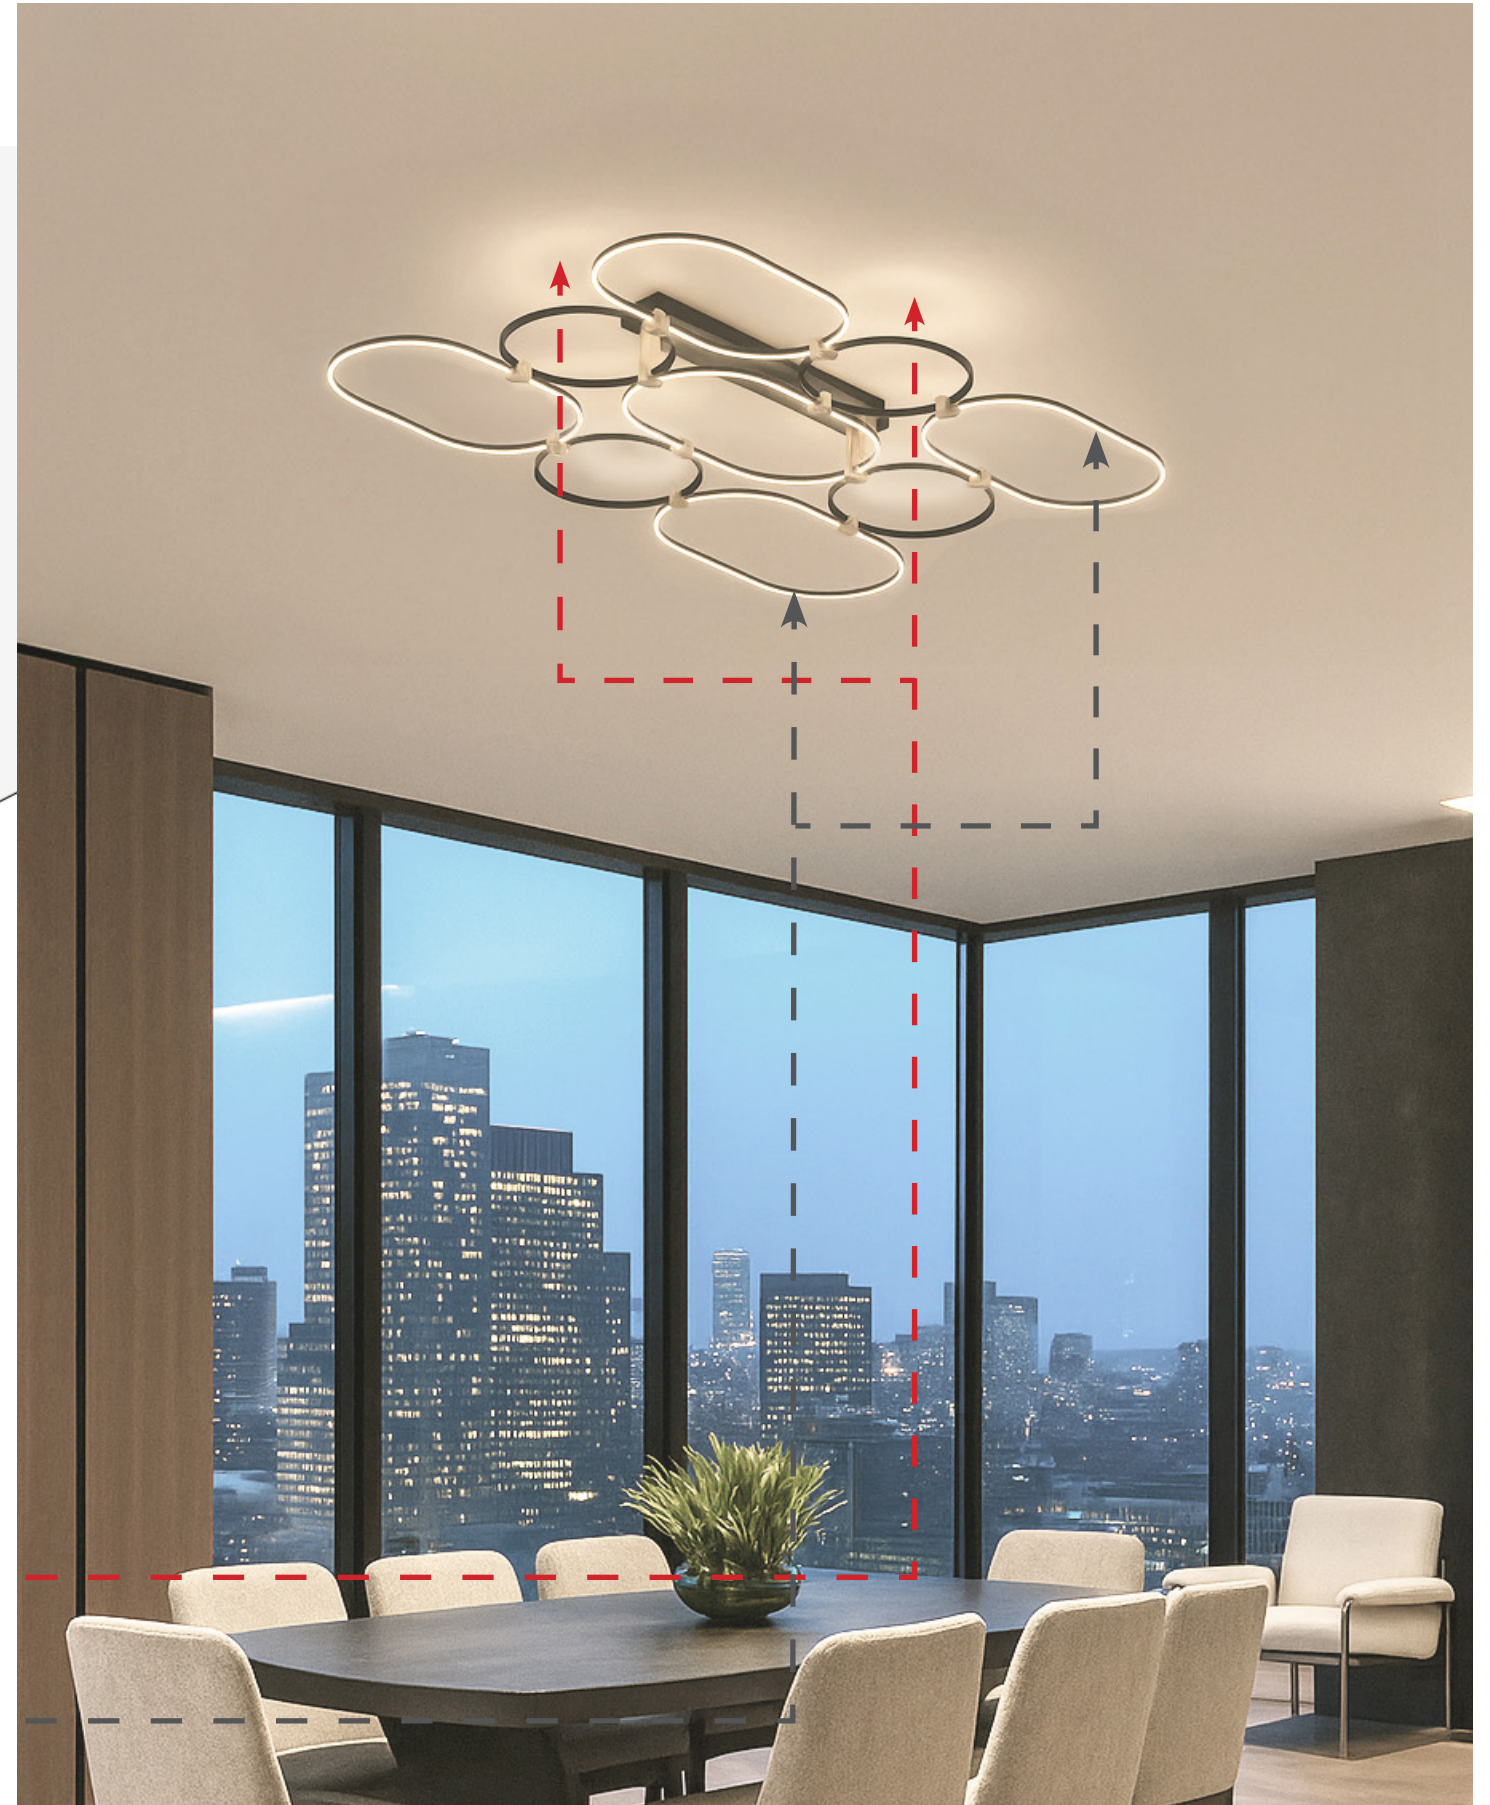

The interplay between the two shapes adds depth, elegance, and a dynamic design to any environment.

Elliptical

Light Distribution

- Direct
- Indirect
- Direct/Indirect

NoName offers flexible light distribution options (direct, indirect, or a combination of both) allowing designers to tailor the illumination to suit the ambiance, task requirements, or mood of the space. Each option delivers high-quality light output with minimal glare, ensuring optimal visual comfort while enhancing the overall atmosphere.

Indirect Light

Direct Light

Switched ON

Switched OFF

Mounting Types

- Surface (wall & ceiling)
- Suspension

Available in both surface-mounted (wall and ceiling) and suspended configurations, NoName offers exceptional versatility for a variety of spaces. Each mounting option is proportionally balanced to suit different room sizes, ensuring visual harmony and design continuity.