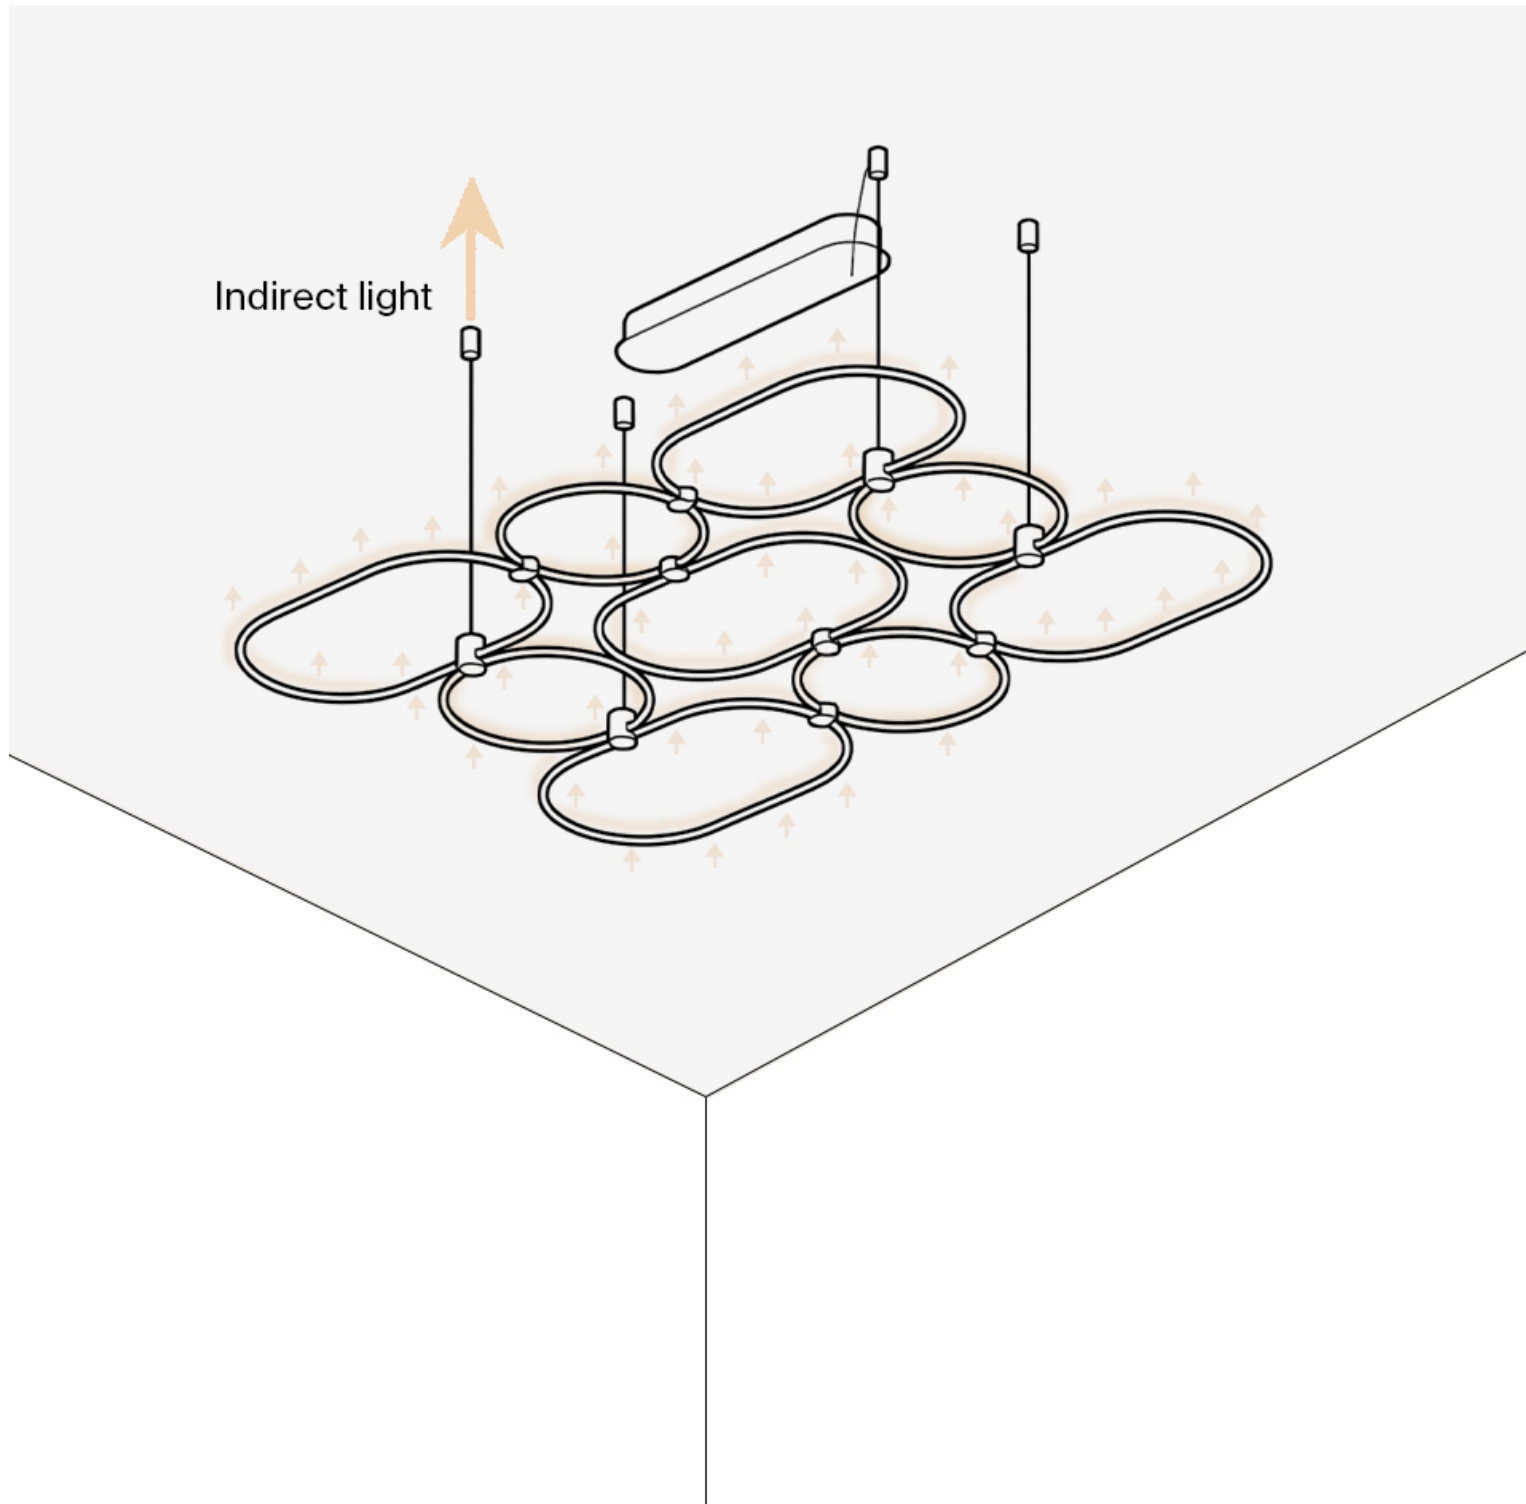

Indirect Light

Indirect Light - - - - -