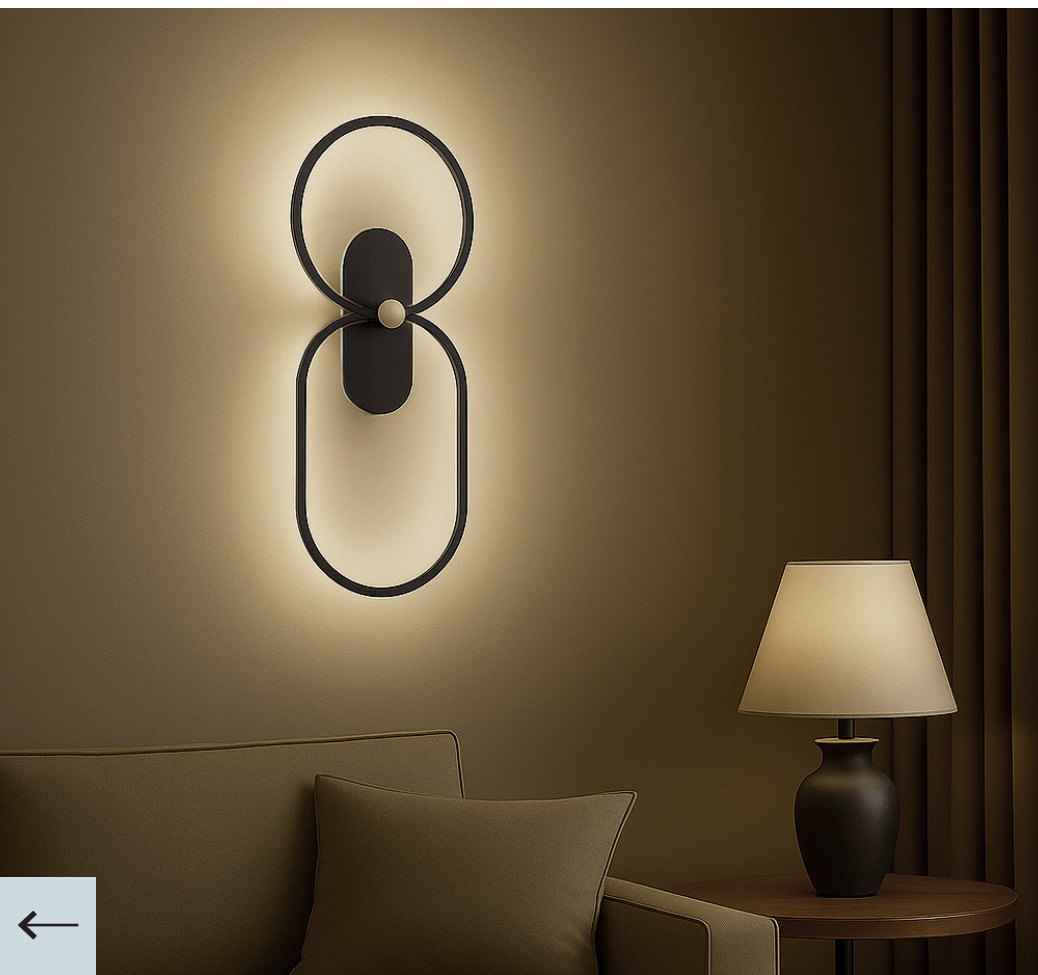

Standard Options - Foundation of Flexibility