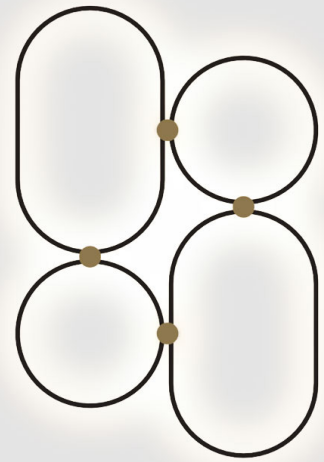

Whether creating a striking ceiling installation or an elegant wall composition, NoName adapts seamlessly to the architectural context.

Surface Wall

Surface Ceiling

Suspension

Color Finishes

NoName is available in a curated palette of refined color finishes, designed to complement both contemporary and timeless interiors.