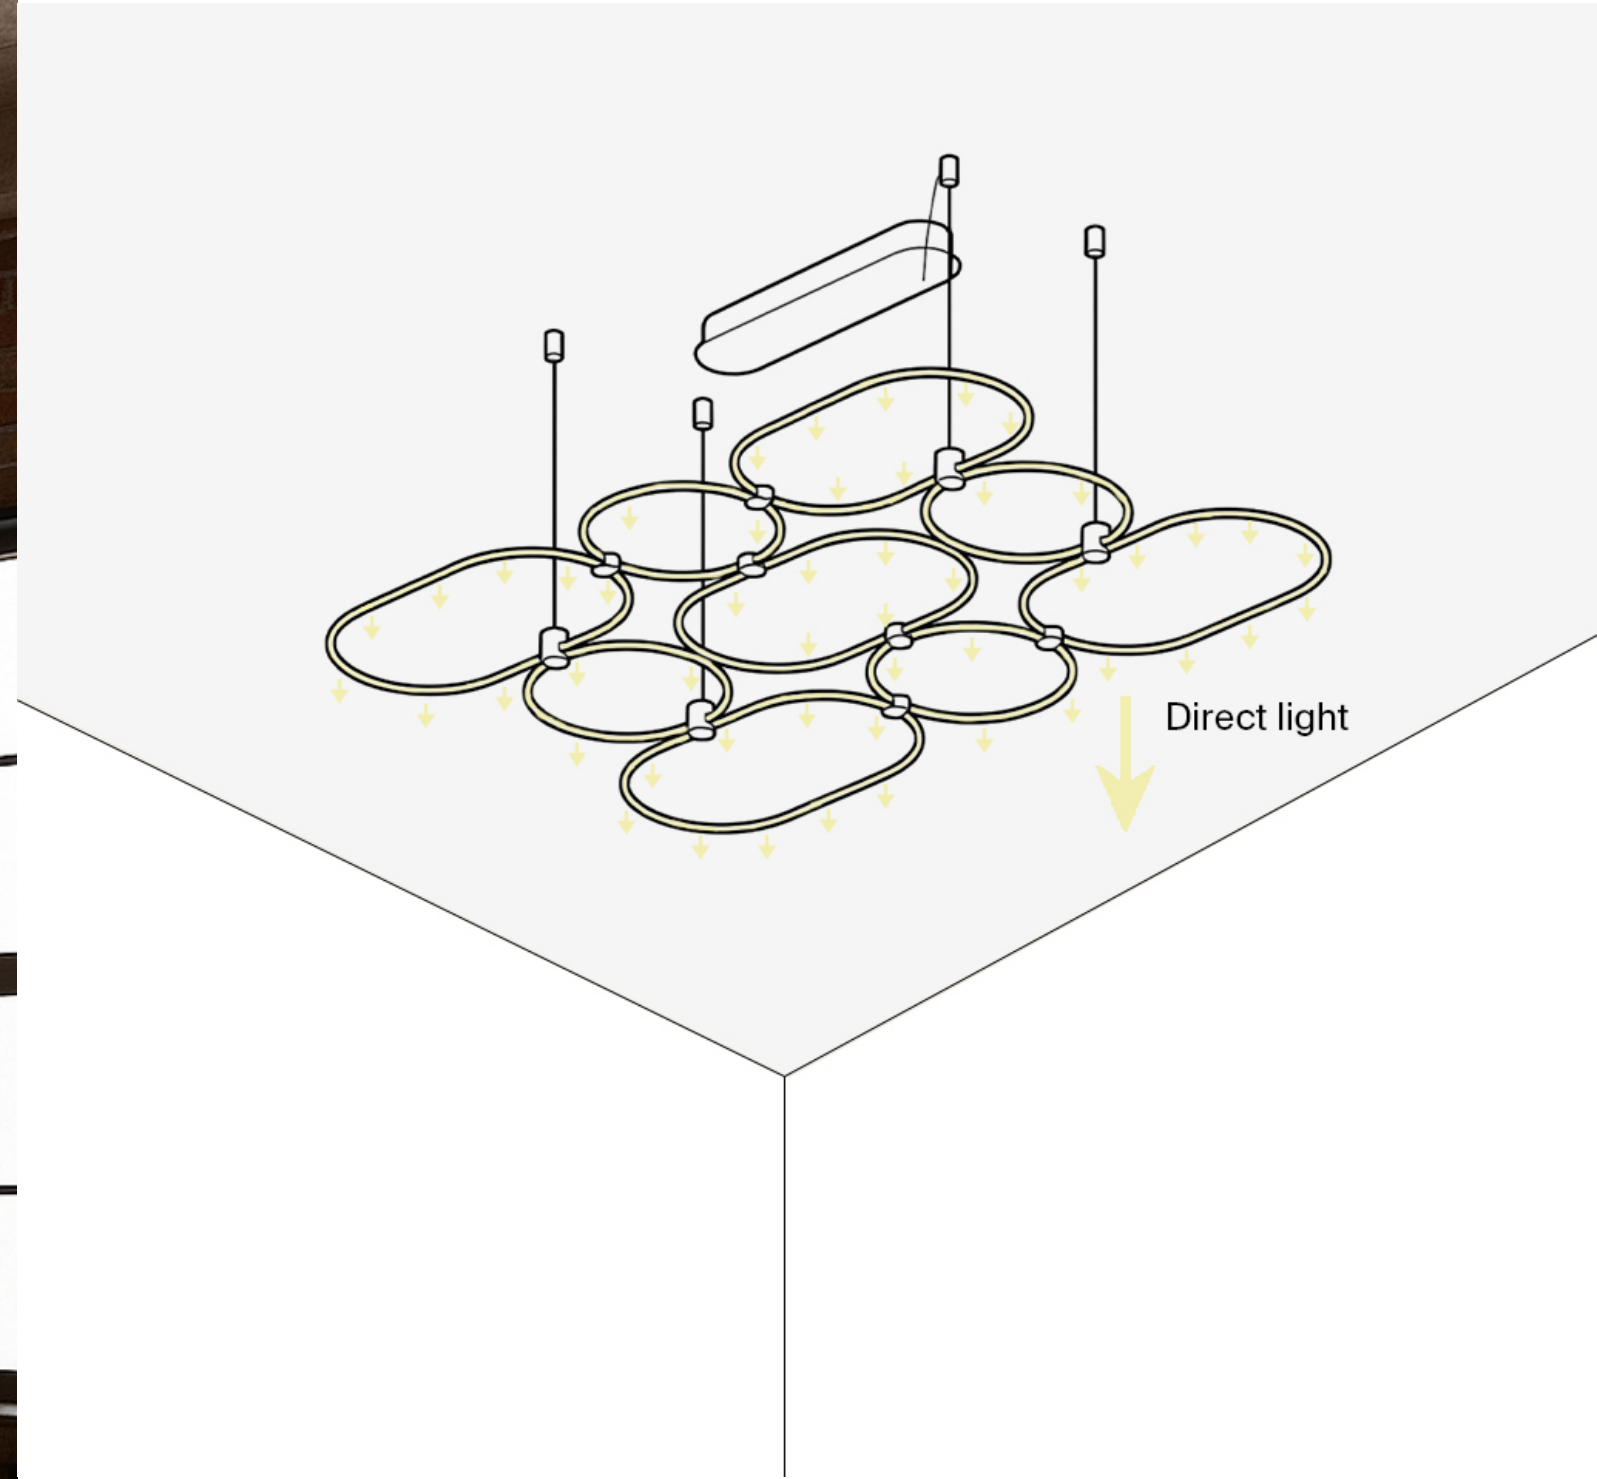

Direct Light

Direct Light