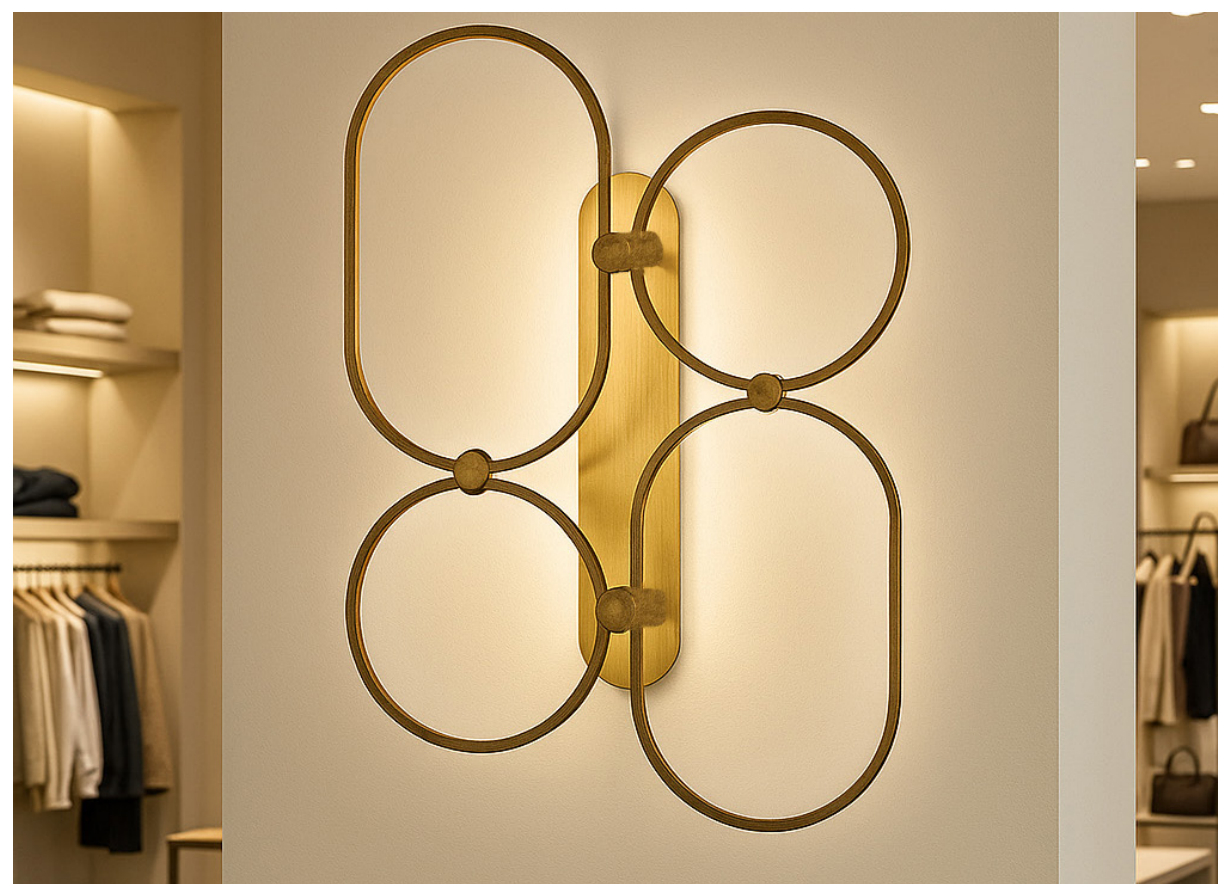

Healthcare & Wellness

Introduce a calming and contemporary element to healthcare environments with the NoName series, ideal for clinics, waiting rooms, and wellness centers. Its clean lines and fluid forms foster a sense of comfort and serenity, helping to create a soothing atmosphere for patients and visitors alike.

Retail

Make a bold design statement in retail environments, ideal for boutiques, flagship stores, and curated showrooms. Its striking geometry and customizable configurations enhance visual storytelling, drawing attention and elevating the overall shopping experience.