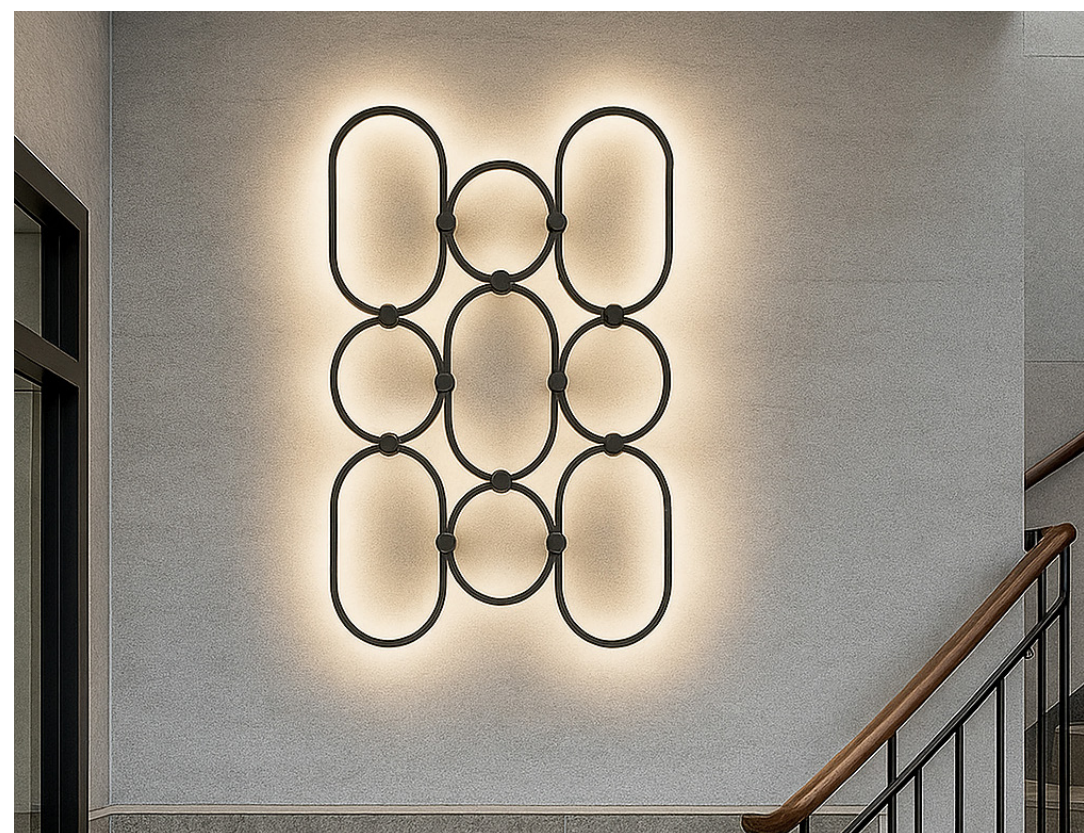

Corporate

Introduce a sophisticated design element to corporate spaces with the NoName series, ideal for boardrooms, lobbies, and reception areas. Its refined form and architectural presence elevate the professional atmosphere, leaving a lasting impression on clients and visitors alike.