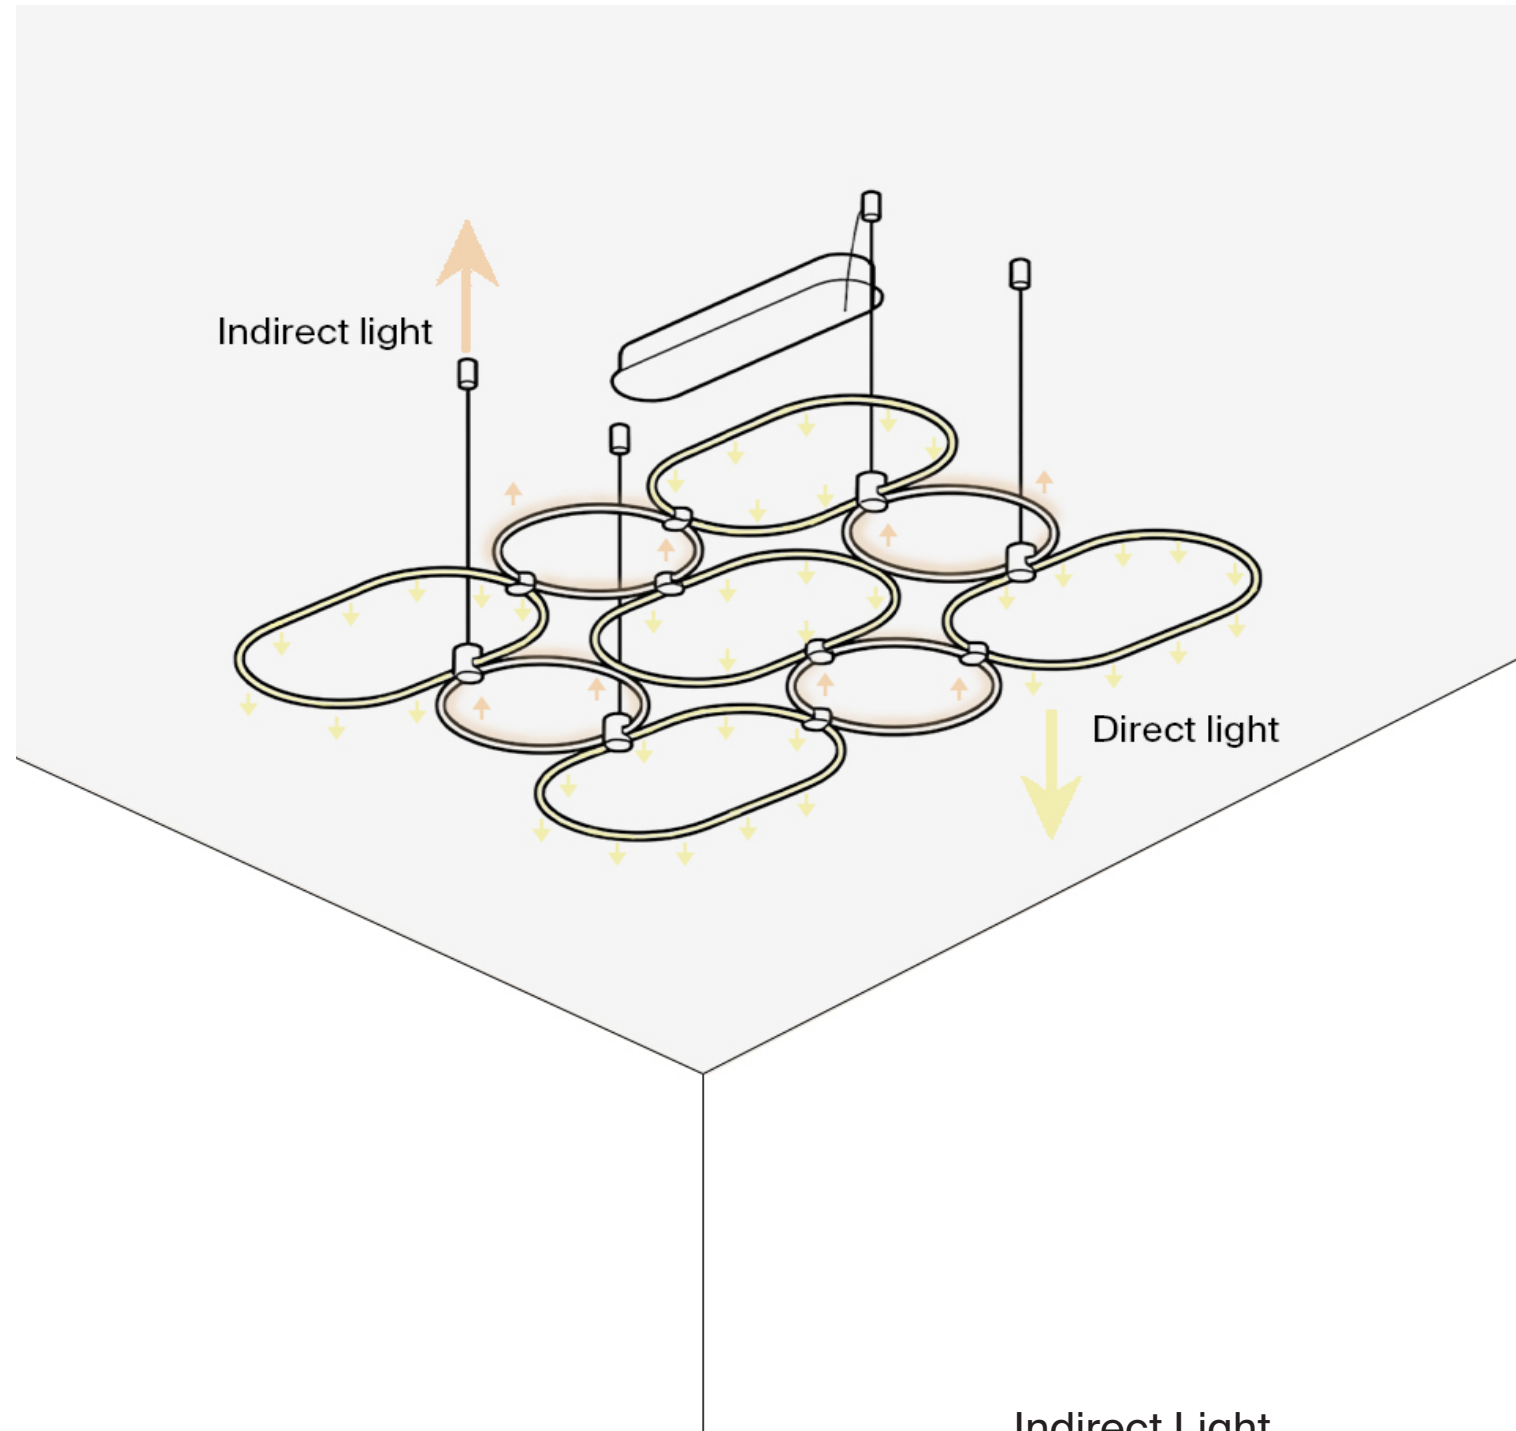

The interplay between the two shapes adds depth, elegance, and a dynamic design to any environment.

Elliptical

Light Distribution

- Direct
- Indirect
- Direct/Indirect

NoName offers flexible light distribution options (direct, indirect, or a combination of both) allowing designers to tailor the illumination to suit the ambiance, task requirements, or mood of the space. Each option delivers high-quality light output with minimal glare, ensuring optimal visual comfort while enhancing the overall atmosphere.

Indirect Light

Direct Light

Switched ON

Switched OFF

Mounting Types

- Surface (wall & ceiling)
- Suspension

Available in both surface-mounted (wall and ceiling) and suspended configurations, NoName offers exceptional versatility for a variety of spaces. Each mounting option is proportionally balanced to suit different room sizes, ensuring visual harmony and design continuity.