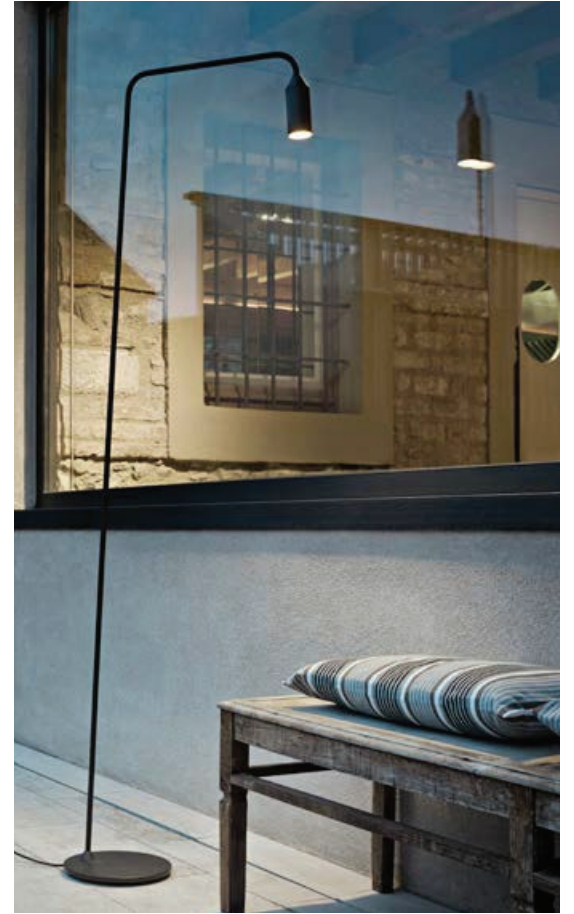

Flamingo

Exterior

FLAMINGO collection

design by
Sara Moroni

Platek®

downlight
wall
bollard
floor

FLAMINGO floor

Flamingo is a family of products from minimal design in the emblem of the maximum flexibility. Sinuous but rigorous lines generate high performance of light distribution: wall, ceiling and floor lamps are available in the version

with long adjustable arms that reach and illuminate large portions of space. Flamingo thus creates scenographic effects that are always different both indoor and outdoor.

FLAMINGO downlight

FLAMINGO downlight

FLAMINGO downlight

FLAMINGO bollard

FLAMINGO bollard

FLAMINGO collection

Lighting data

FLAMINGO downlight

IP65 . IK06

h. 170 mm | 6 11/16"
h. 800 mm | 31 1/2"

FLAMINGO wall

IP65 . IK06

h. 370 mm | 14 9/16"
h. 1400 mm | 55 1/8"
h. 1400 mm | 55 1/8" (extended)

FLAMINGO bollard

IP65 . IK06

h. 800 mm | 31 1/2"
h. 1500 mm | 59 1/16"
h. 1900 mm | 74 13/16"

IP68 connector included