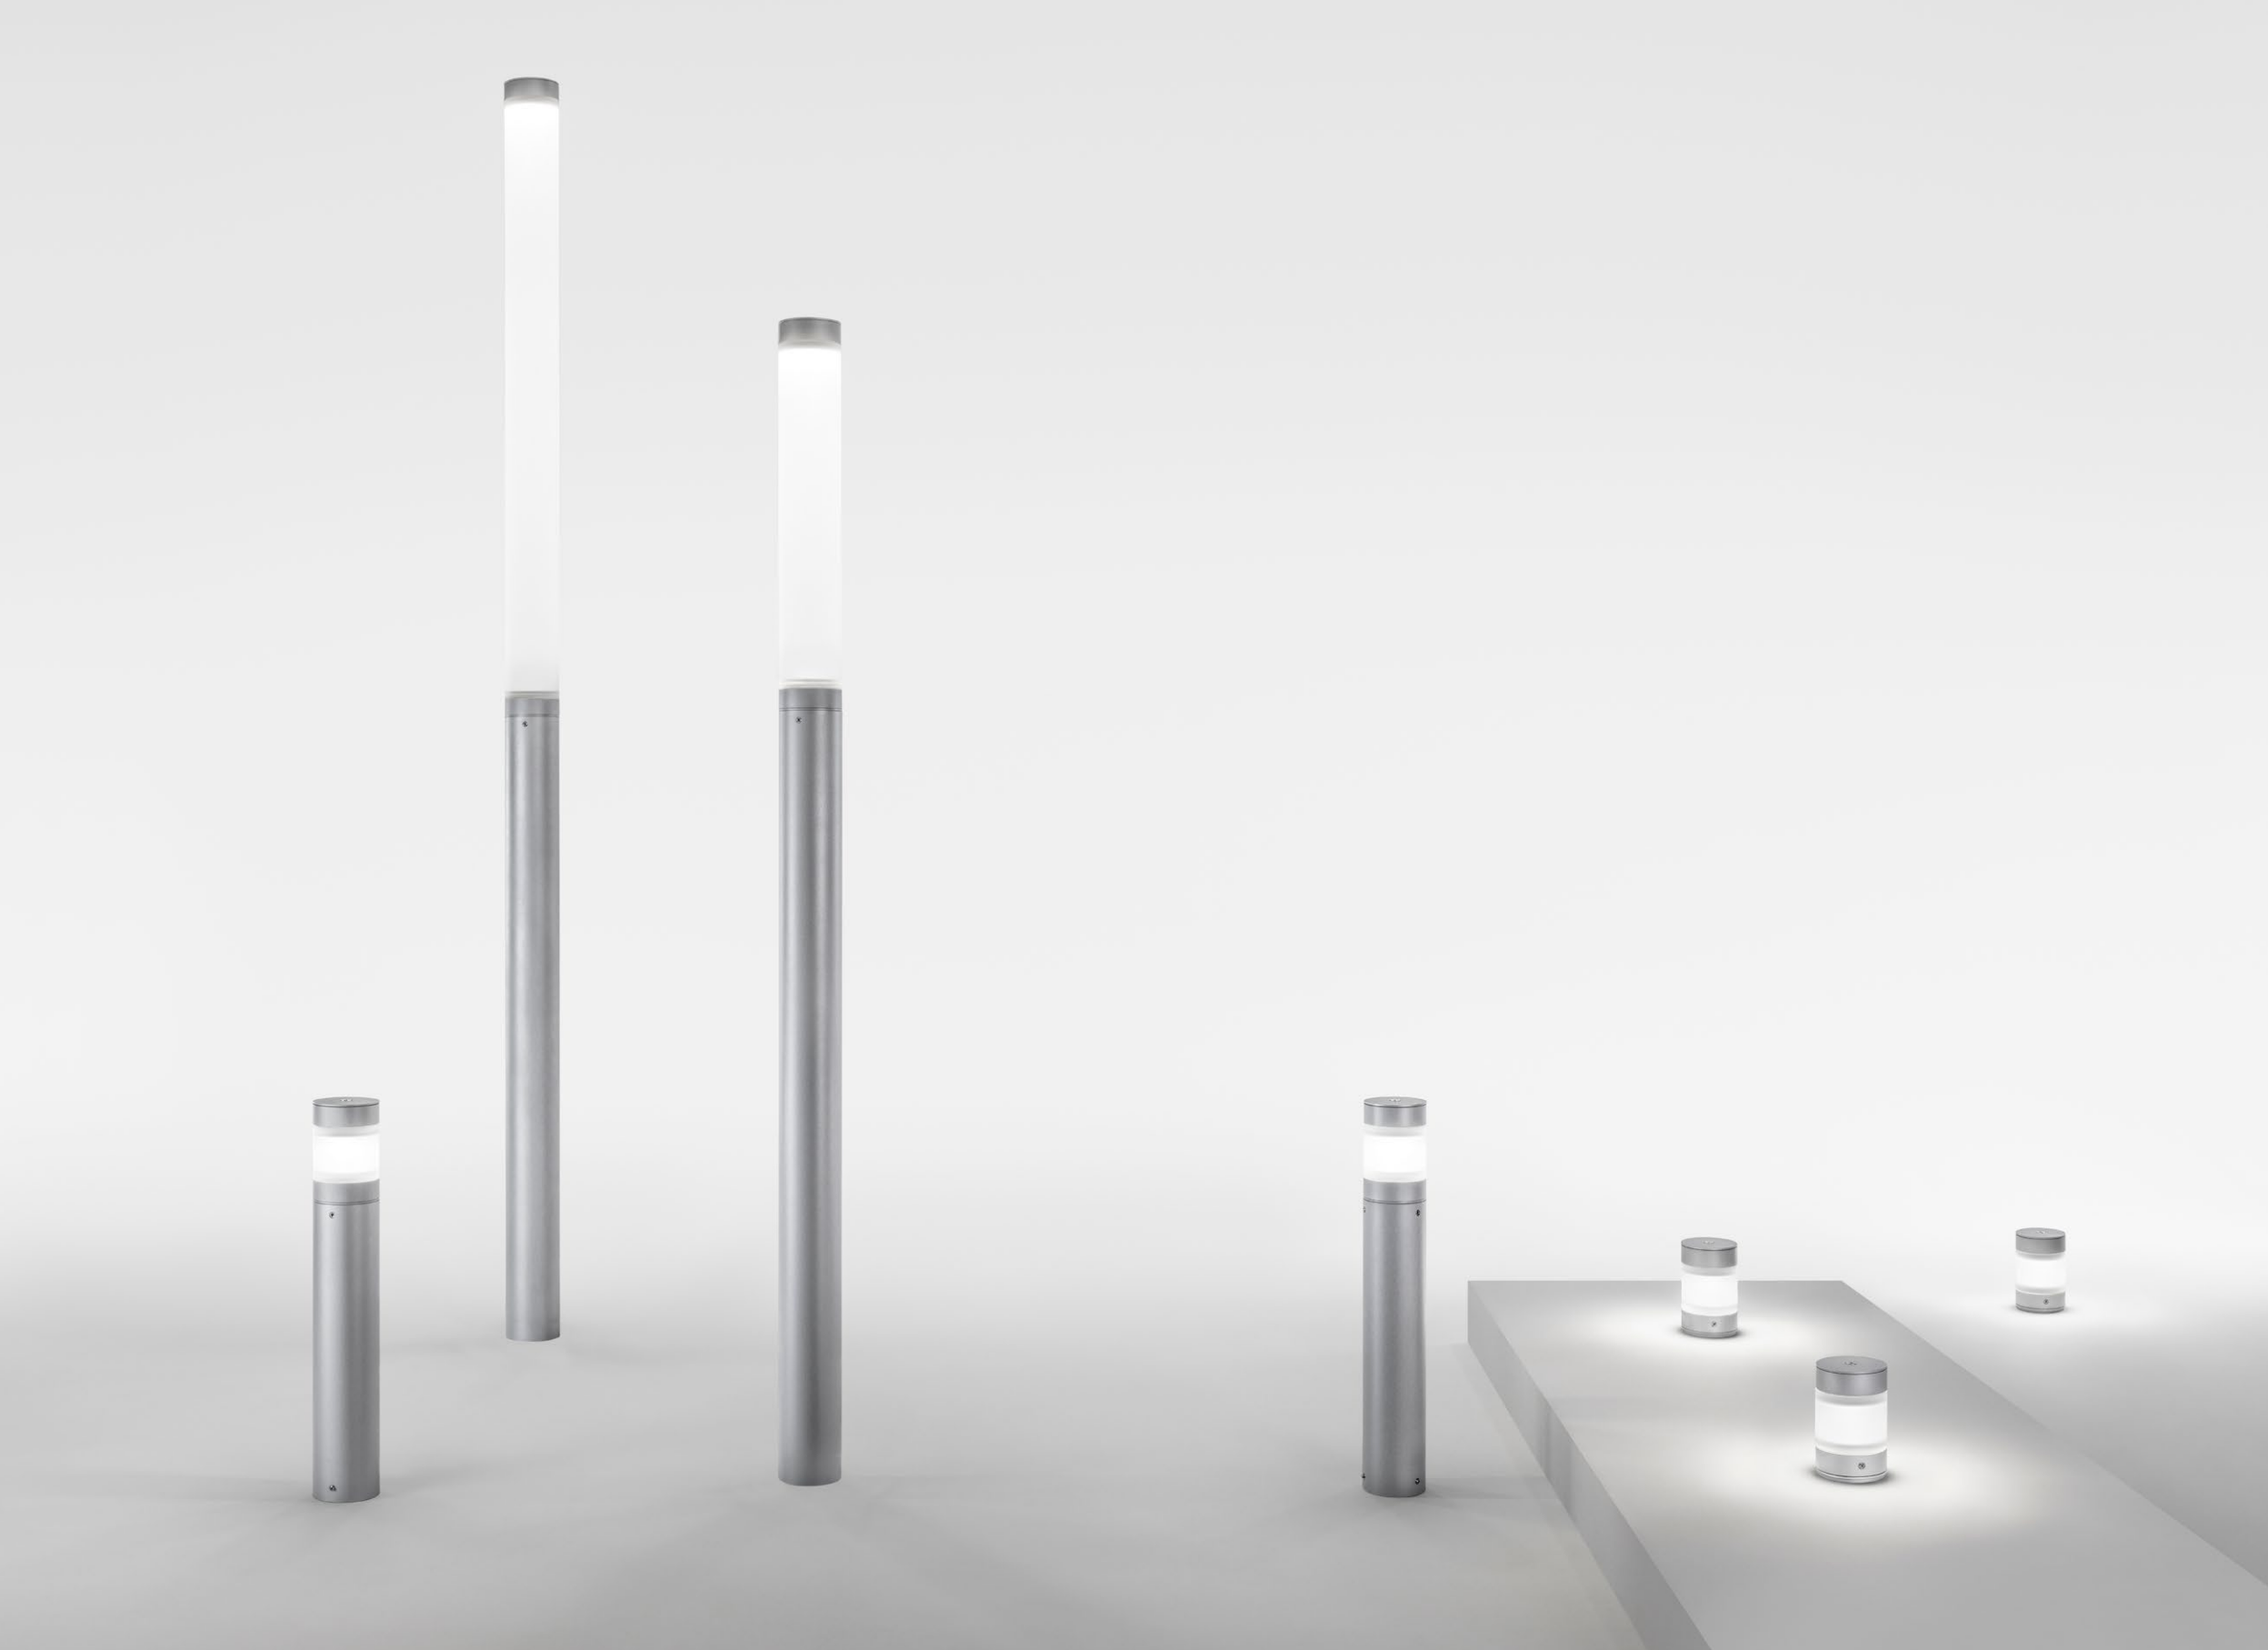

TUBE lighting post

ARCHITECTURAL EXTERIOR LIGHTING

TUBE lighting post

ARCHITECTURAL EXTERIOR LIGHTING

ARCHITECTURAL EXTERIOR LIGHTING

ARCHITECTURAL EXTERIOR LIGHTING

TUBE lighting post

ARCHITECTURAL EXTERIOR LIGHTING

TUBE lighting post

ARCHITECTURAL EXTERIOR LIGHTING

TUBE lighting post

TUBE lighting post

ARCHITECTURAL EXTERIOR LIGHTING

TUBE urban lighting

ARCHITECTURAL EXTERIOR LIGHTING

ARCHITECTURAL EXTERIOR LIGHTING

TUBE urban lighting

ARCHITECTURAL EXTERIOR LIGHTING

ARCHITECTURAL EXTERIOR LIGHTING

ARCHITECTURAL EXTERIOR LIGHTING

TUBE urban lighting

TUBE collection

TUBE
lighting post

IP65
IK 10

ø 160 mm | 6 5/16"

h. 260 mm | 10 1/4"
h. 1000 mm | 39 3/8"

TUBE
urban lighting

IP65
IK 10

ø 160 mm | 6 5/16"

h. 3000 mm | 118 1/8"
h. 4000 mm | 157 1/2"

Lighting data

TUBE lighting post