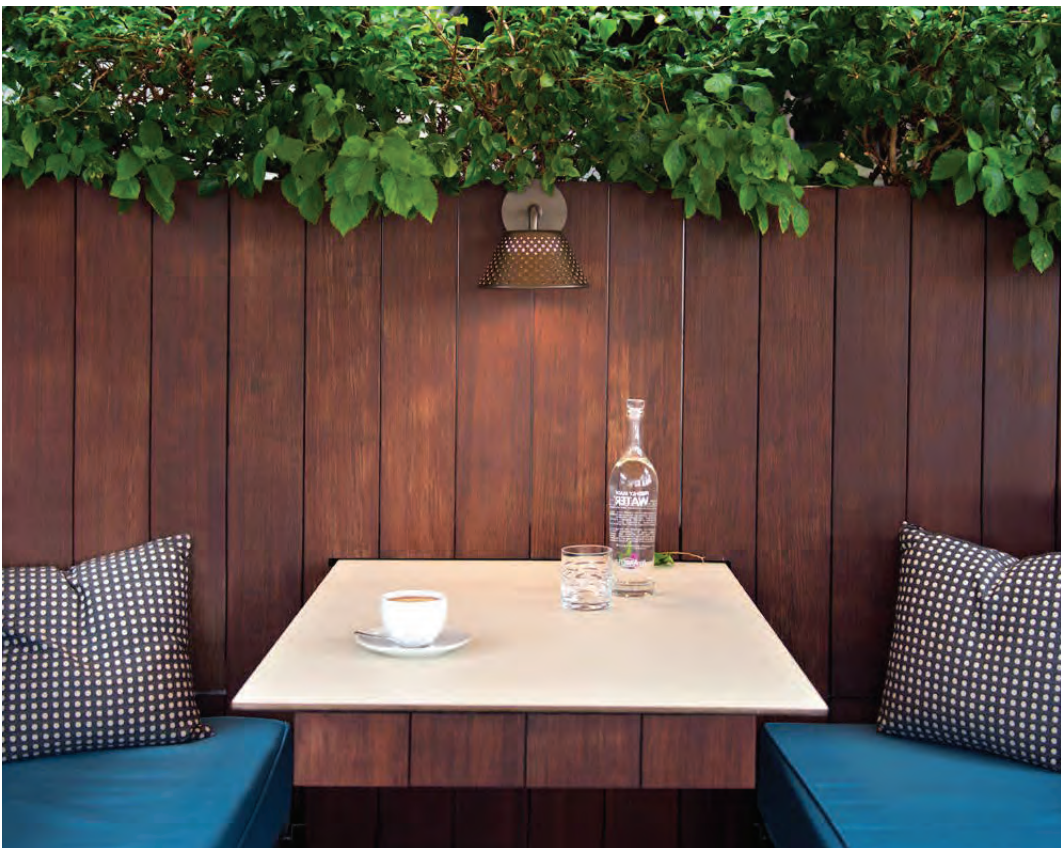

Mesh

Exterior

MESH collection

design by
Marco Acerbis

Platek®

battery lamp
applique
downlight
bollard
floor

Mesh is a contemporary revisiting of the classic model of a bedside lamp, where the lampshade is made in turned aluminium, painted and resistant to corrosion. Mesh thus becomes a suitable product for outdoor, resistant against water and weather. The light is diffused through small holes on the surface

of the lampshade, creating a cosy atmosphere and soft light. Available as wall lamp, table lamp, with rod and pendant, the collection allows an unlimited use in projects, also due to the right balance between decoration and technical performance. Mesh is now also available in battery-powered version.