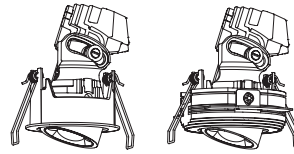

Oiko Pro

Technical Overview

Features Summary

Oiko Pro

- Perfect light emission and the purest beam angles;
- Features a double-function wallwash reflector, capable of illuminating vertical surface and serving as a downlight at the same time;
- Standard Ø68mm cutout provides a uniform appearance;
- Range includes low and high outputs to meet your design needs;
- Patented BARTENBACH reflectors enables the game of light, creating sharp light for dramatic scenes in comparison to the Centriq;
- The track version can be integrated into all applications (trimless, recessed, surface, or suspension) - our most popular choice being the Hypro;
- The innovative air-cooling system enables a longer lifetime for the fixture and guarantees efficient heat management;
- Surface and suspension versions expand the family and maintain the consistency across all applications.

29 Available colors -

+ High Output

Compare models

Oiko Pro Round
Surface | Suspension

Oiko Pro Square
Surface | Suspension

Oiko Pro In
Track

DIMENSIONS	(mm)	Ø75xH125	□75xH125	Ø65xH80/92
LED	CCT: Kelvin (°K)	2700 / 3000 / 3500 / 4000	2700 / 3000 / 3500 / 4000	2700 / 3000 / 3500 / 4000
	Lumen (lm)	954-1451	954 - 1451	919 - 1932
	Wattage (W)	12.9 - 13.7	12.9 - 13.7	14 - 20.9
CONTROL	Tunable White 2700K-6500K	✘	✘	✔
PROTECTION	IP Rating	IP20	IP20	IP20
OPTICAL	Adjustability	fixed	fixed	↙ 0-90° ↻ 0-350°
	Beam Angles	14° / 34° / 50° / 60° Wallwash (Surface)	14° / 34° / 50° / 60° Wallwash (Surface)	14° / 34° / 50° / 60° TW: 62° Wallwash