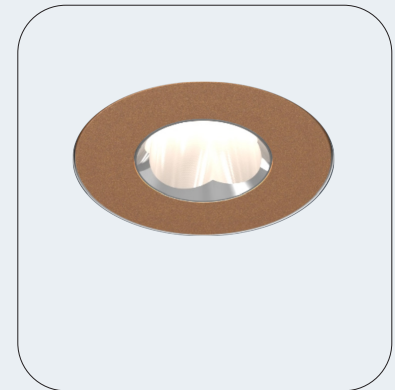

Oiko Pro

Technical Overview

Features Summary

Oiko Pro

- Perfect light emission and the purest beam angles;
- Features a double-function wallwash reflector, capable of illuminating vertical surface and serving as a downlight at the same time;
- Standard Ø68mm cutout provides a uniform appearance;
- Range includes low and high outputs to meet your design needs;
- Patented BARTENBACH reflectors enables the game of light, creating sharp light for dramatic scenes in comparison to the Centriq;
- The track version can be integrated into all applications (trimless, recessed, surface, or suspension) - our most popular choice being the Hypro;
- The innovative air-cooling system enables a longer lifetime for the fixture and guarantees efficient heat management;
- Surface and suspension versions expand the family and maintain the consistency across all applications.

29 Available colors -

+ High Output

Compare models

Oiko Pro Round
Surface | Suspension

Oiko Pro Square
Surface | Suspension

Oiko Pro In
Track

DIMENSIONS	(mm)	Ø75xH125	□75xH125	Ø65xH80/92
LED	CCT: Kelvin (°K)	2700 / 3000 / 3500 / 4000	2700 / 3000 / 3500 / 4000	2700 / 3000 / 3500 / 4000
	Lumen (lm)	954-1451	954 - 1451	919 - 1932
	Wattage (W)	12.9 - 13.7	12.9 - 13.7	14 - 20.9
CONTROL	Tunable White 2700K-6500K	✘	✘	✔
PROTECTION	IP Rating	IP20	IP20	IP20
OPTICAL	Adjustability	fixed	fixed	↙ 0-90° ↻ 0-350°
	Beam Angles	14° / 34° / 50° / 60° Wallwash (Surface)	14° / 34° / 50° / 60° Wallwash (Surface)	14° / 34° / 50° / 60° TW: 62° Wallwash