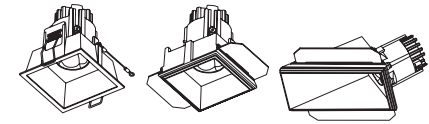

Compare models

Oiko Pro Round Recessed | Trimless

Oiko Pro Adjustable Recessed | Trimless

Oiko Pro Square Recessed

Oiko Pro Square Comfort Recessed | Trimless

DIMENSIONS	(mm)	Ø75xH43-67 Ø75xH43/51/65 Ø75xH92-118 (HO†)	Ø75xH93/103/116	□75xH43-67 □75xH92-117 (HO†)	□92xH100 □74xH100 140x70xH96
LED	CCT: Kelvin (°K)	2700 / 3000 / 3500 / 4000	2700 / 3000 / 3500 / 4000	2700 / 3000 / 3500 / 4000	2700 / 3000 / 3500 / 4000
	Lumen (lm)	709 - 2394 709 - 1645	709 - 1645	709 - 2394	863 - 1599 846 - 1582 799 - 1497
	Wattage (W)	14 - 24.2 14 - 16	14 - 16	14 - 24.2	15 - 15.5
CONTROL	Tunable White 2700K-6500K	✓	✓	✓	✗
PROTECTION	IP Rating	IP20 / IP44 / IP54 IP20	IP20 / IP40 IP20	IP20 / IP44 / IP54	IP20
OPTICAL	Adjustability	fixed	↙ 0-25° ↻ 0-350°	fixed	fixed
	Beam Angles	14° / 16° (IP54) / 34° / 50° / 60° TW: 36° / 52° / 62° Wallwash	14° / 16° / 34° / 50° / 60° TW: 36° / 52° / 62°	14° / 16° (IP54) / 34° / 50° / 60° TW: 36° / 52° / 62° Wallwash	58° 56° Wallwash (Asymmetric version)

29 Available colors -

+ High Output

Compare models

Oiko Pro Round
Surface | Suspension

Oiko Pro Square
Surface | Suspension

Oiko Pro In
Track

DIMENSIONS	(mm)	Ø75xH125	□75xH125	Ø65xH80/92
LED	CCT: Kelvin (°K)	2700 / 3000 / 3500 / 4000	2700 / 3000 / 3500 / 4000	2700 / 3000 / 3500 / 4000
	Lumen (lm)	954-1451	954 - 1451	919 - 1932
	Wattage (W)	12.9 - 13.7	12.9 - 13.7	14 - 20.9
CONTROL	Tunable White 2700K-6500K	✘	✘	✔
PROTECTION	IP Rating	IP20	IP20	IP20
OPTICAL	Adjustability	fixed	fixed	↙ 0-90° ↻ 0-350°
	Beam Angles	14° / 34° / 50° / 60° Wallwash (Surface)	14° / 34° / 50° / 60° Wallwash (Surface)	14° / 34° / 50° / 60° TW: 62° Wallwash