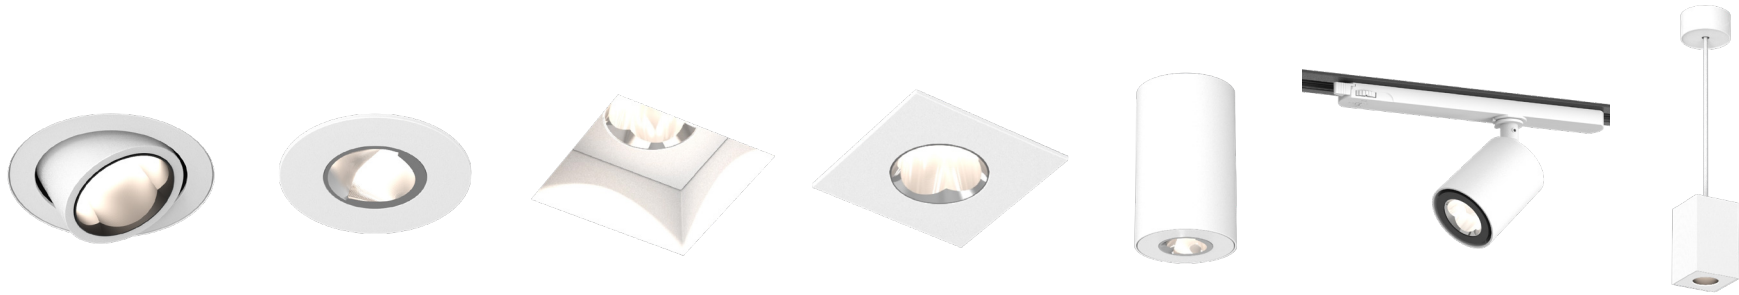

Oiko Pro

Technical Overview

Features Summary

Oiko Pro

- Perfect light emission and the purest beam angles;
- Features a double-function wallwash reflector, capable of illuminating vertical surface and serving as a downlight at the same time;
- Standard Ø68mm cutout provides a uniform appearance;
- Range includes low and high outputs to meet your design needs;
- Patented BARTENBACH reflectors enables the game of light, creating sharp light for dramatic scenes in comparison to the Centriq;
- The track version can be integrated into all applications (trimless, recessed, surface, or suspension) - our most popular choice being the Hypro;
- The innovative air-cooling system enables a longer lifetime for the fixture and guarantees efficient heat management;
- Surface and suspension versions expand the family and maintain the consistency across all applications.

29 Available colors -

+ High Output

Compare models

Oiko Pro Round
Surface | Suspension

Oiko Pro Square
Surface | Suspension

Oiko Pro In
Track

DIMENSIONS	(mm)	Ø75xH125	□75xH125	Ø65xH80/92
LED	CCT: Kelvin (°K)	2700 / 3000 / 3500 / 4000	2700 / 3000 / 3500 / 4000	2700 / 3000 / 3500 / 4000
	Lumen (lm)	954-1451	954 - 1451	919 - 1932
	Wattage (W)	12.9 - 13.7	12.9 - 13.7	14 - 20.9
CONTROL	Tunable White 2700K-6500K	✘	✘	✔
PROTECTION	IP Rating	IP20	IP20	IP20
OPTICAL	Adjustability	fixed	fixed	↙ 0-90° ↻ 0-350°
	Beam Angles	14° / 34° / 50° / 60° Wallwash (Surface)	14° / 34° / 50° / 60° Wallwash (Surface)	14° / 34° / 50° / 60° TW: 62° Wallwash