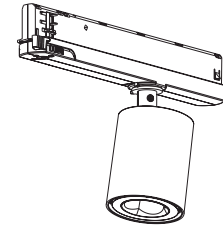

Compare models

Oiko Pro In
Track

DIMENSIONS	(mm)	Ø75xH125	□75xH125	Ø65xH80/92
LED	CCT: Kelvin (°K)	2700 / 3000 / 3500 / 4000	2700 / 3000 / 3500 / 4000	2700 / 3000 / 3500 / 4000
	Lumen (lm)	954-1451	954 - 1451	919 - 1932
	Wattage (W)	12.9 - 13.7	12.9 - 13.7	14 - 20.9
CONTROL	Tunable White 2700K-6500K	✘	✘	✔
PROTECTION	IP Rating	IP20	IP20	IP20
OPTICAL	Adjustability	fixed	fixed	↙ 0-90° ↻ 0-350°
	Beam Angles	14° / 34° / 50° / 60° Wallwash (Surface)	14° / 34° / 50° / 60° Wallwash (Surface)	14° / 34° / 50° / 60° TW: 62° Wallwash

29 Available colors -