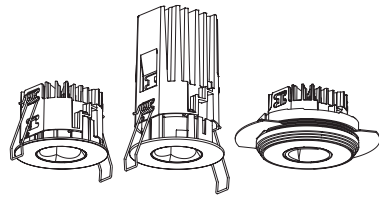

Compare models

Oiko Pro Round Recessed | Trimless

Oiko Pro Adjustable Recessed | Trimless

Oiko Pro Square Recessed

Oiko Pro Square Comfort Recessed | Trimless

DIMENSIONS	(mm)	Ø75xH43-67 Ø75xH43/51/65 Ø75xH92-118 (HO†)	Ø75xH93/103/116	□75xH43-67 □75xH92-117 (HO†)	□92xH100 □74xH100 140x70xH96
LED	CCT: Kelvin (°K)	2700 / 3000 / 3500 / 4000	2700 / 3000 / 3500 / 4000	2700 / 3000 / 3500 / 4000	2700 / 3000 / 3500 / 4000
	Lumen (lm)	709 - 2394 709 - 1645	709 - 1645	709 - 2394	863 - 1599 846 - 1582 799 - 1497
	Wattage (W)	14 - 24.2 14 - 16	14 - 16	14 - 24.2	15 - 15.5
CONTROL	Tunable White 2700K-6500K	✓	✓	✓	✗
PROTECTION	IP Rating	IP20 / IP44 / IP54 IP20	IP20 / IP40 IP20	IP20 / IP44 / IP54	IP20
OPTICAL	Adjustability	fixed	↙ 0-25° ↻ 0-350°	fixed	fixed
	Beam Angles	14° / 16° (IP54) / 34° / 50° / 60° TW: 36° / 52° / 62° Wallwash	14° / 16° / 34° / 50° / 60° TW: 36° / 52° / 62°	14° / 16° (IP54) / 34° / 50° / 60° TW: 36° / 52° / 62° Wallwash	58° 56° Wallwash (Asymmetric version)

29 Available colors -

+ High Output

Compare models

Oiko Pro Round
Surface | Suspension

Oiko Pro Square
Surface | Suspension

Oiko Pro In
Track

DIMENSIONS	(mm)	Ø75xH125	□75xH125	Ø65xH80/92
LED	CCT: Kelvin (°K)	2700 / 3000 / 3500 / 4000	2700 / 3000 / 3500 / 4000	2700 / 3000 / 3500 / 4000
	Lumen (lm)	954-1451	954 - 1451	919 - 1932
	Wattage (W)	12.9 - 13.7	12.9 - 13.7	14 - 20.9
CONTROL	Tunable White 2700K-6500K	✘	✘	✔
PROTECTION	IP Rating	IP20	IP20	IP20
OPTICAL	Adjustability	fixed	fixed	↙ 0-90° ↻ 0-350°
	Beam Angles	14° / 34° / 50° / 60° Wallwash (Surface)	14° / 34° / 50° / 60° Wallwash (Surface)	14° / 34° / 50° / 60° TW: 62° Wallwash