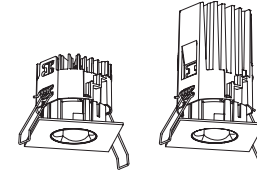

Compare models

Oiko Pro Round Recessed | Trimless

Oiko Pro Adjustable Recessed | Trimless

Oiko Pro Square Recessed

Oiko Pro Square Comfort Recessed | Trimless

DIMENSIONS	(mm)	Ø75xH43-67 Ø75xH43/51/65 Ø75xH92-118 (HO†)	Ø75xH93/103/116	□75xH43-67 □75xH92-117 (HO†)	□92xH100 □74xH100 140x70xH96
LED	CCT: Kelvin (°K)	2700 / 3000 / 3500 / 4000	2700 / 3000 / 3500 / 4000	2700 / 3000 / 3500 / 4000	2700 / 3000 / 3500 / 4000
	Lumen (lm)	709 - 2394 709 - 1645	709 - 1645	709 - 2394	863 - 1599 846 - 1582 799 - 1497
	Wattage (W)	14 - 24.2 14 - 16	14 - 16	14 - 24.2	15 - 15.5
CONTROL	Tunable White 2700K-6500K	✓	✓	✓	✗
PROTECTION	IP Rating	IP20 / IP44 / IP54 IP20	IP20 / IP40 IP20	IP20 / IP44 / IP54	IP20
OPTICAL	Adjustability	fixed	↙ 0-25° ↻ 0-350°	fixed	fixed
	Beam Angles	14° / 16° (IP54) / 34° / 50° / 60° TW: 36° / 52° / 62° Wallwash	14° / 16° / 34° / 50° / 60° TW: 36° / 52° / 62°	14° / 16° (IP54) / 34° / 50° / 60° TW: 36° / 52° / 62° Wallwash	58° 56° Wallwash (Asymmetric version)

29 Available colors -

+ High Output

Compare models

Oiko Pro Round
Surface | Suspension

Oiko Pro Square
Surface | Suspension

Oiko Pro In
Track

DIMENSIONS	(mm)	Ø75xH125	□75xH125	Ø65xH80/92
LED	CCT: Kelvin (°K)	2700 / 3000 / 3500 / 4000	2700 / 3000 / 3500 / 4000	2700 / 3000 / 3500 / 4000
	Lumen (lm)	954-1451	954 - 1451	919 - 1932
	Wattage (W)	12.9 - 13.7	12.9 - 13.7	14 - 20.9
CONTROL	Tunable White 2700K-6500K	✘	✘	✔
PROTECTION	IP Rating	IP20	IP20	IP20
OPTICAL	Adjustability	fixed	fixed	↙ 0-90° ↻ 0-350°
	Beam Angles	14° / 34° / 50° / 60° Wallwash (Surface)	14° / 34° / 50° / 60° Wallwash (Surface)	14° / 34° / 50° / 60° TW: 62° Wallwash