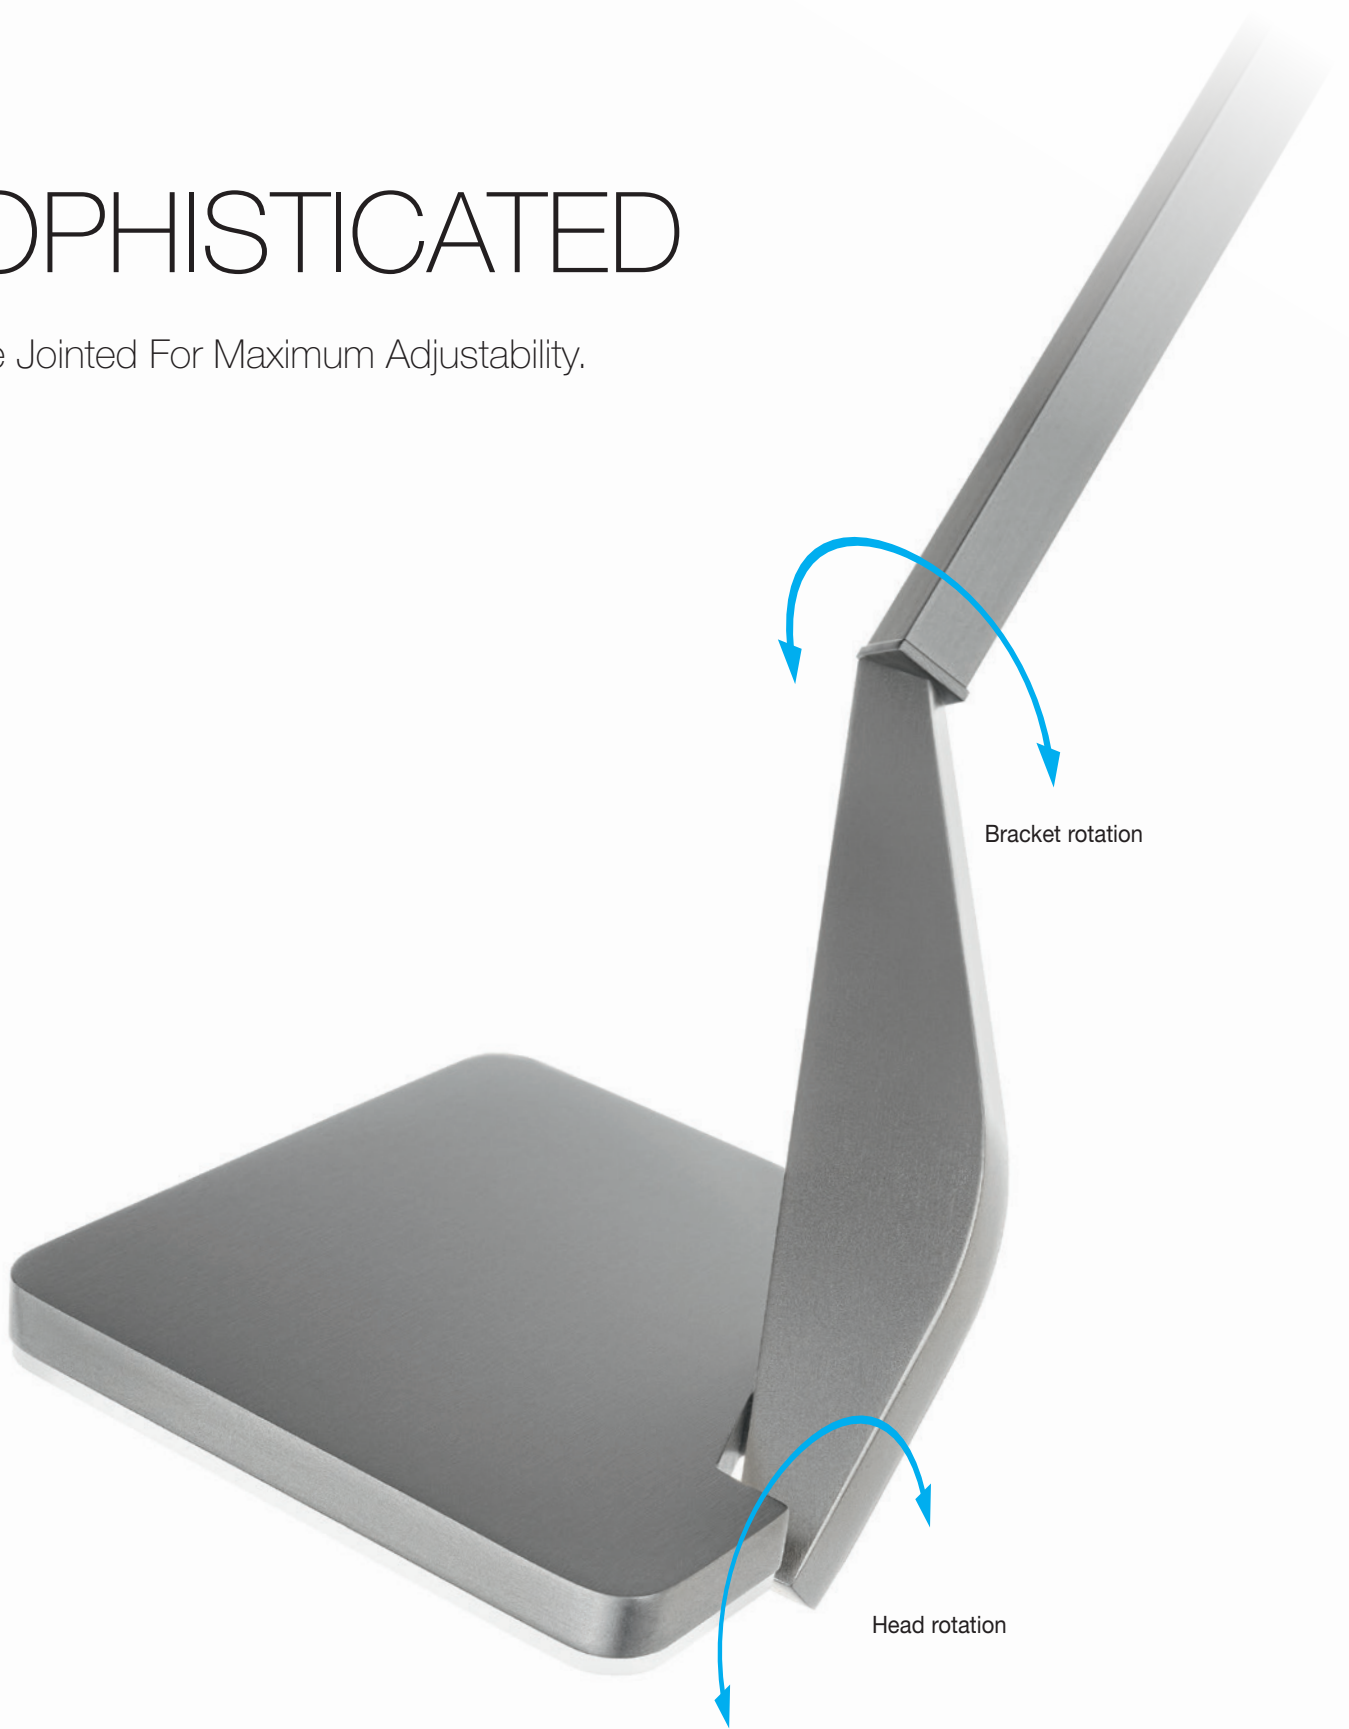

# THE BALANCE BETWEEN TECHNOLOGY AND DESIGN

Jackie, is a whole range of LED lamps encompassing technology, innovation and design.

Jackie is versatile and durable. Ranging from three functional desk lamps to elegant reading lamps in the wall bracket and floor lamp versions, along with an architectural function in the spotlight options, available in the wall and ceiling.

# SOPHISTICATED

Double Jointed For Maximum Adjustability.

# ESSENTIAL

Adjustable regulated / elastic system for a maximum grip over time.