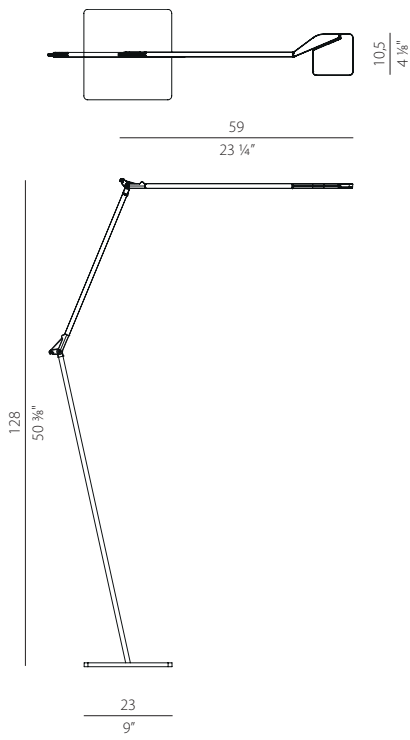

Floor Lamp

LED 8W 3000K CRI 90 600lm STEP DIM
120 V