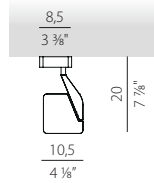

Wall/Ceiling

NOT DIMMABLE

LED 6,5W 3000K CRI 80 **800lm**
120 V