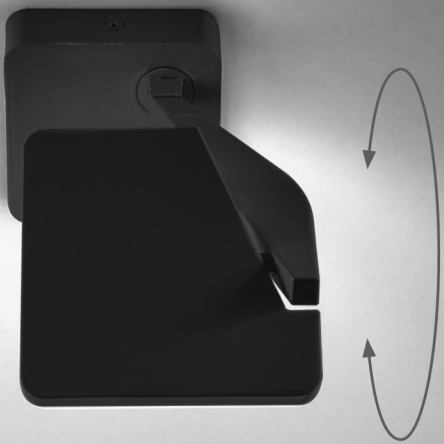

# Floor Lamp

LED 8W 3000K CRI 90 600lm STEP DIM  
120 V

Technological. Touch dimmer in five positions.  
High-performance LED 8W 600lumen CRI 90 3000K.