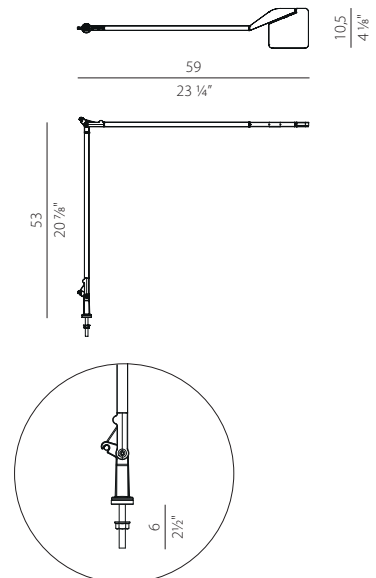

Bolt Down

LED 8W 3000K CRI 90 600lm STEP DIM
120 V