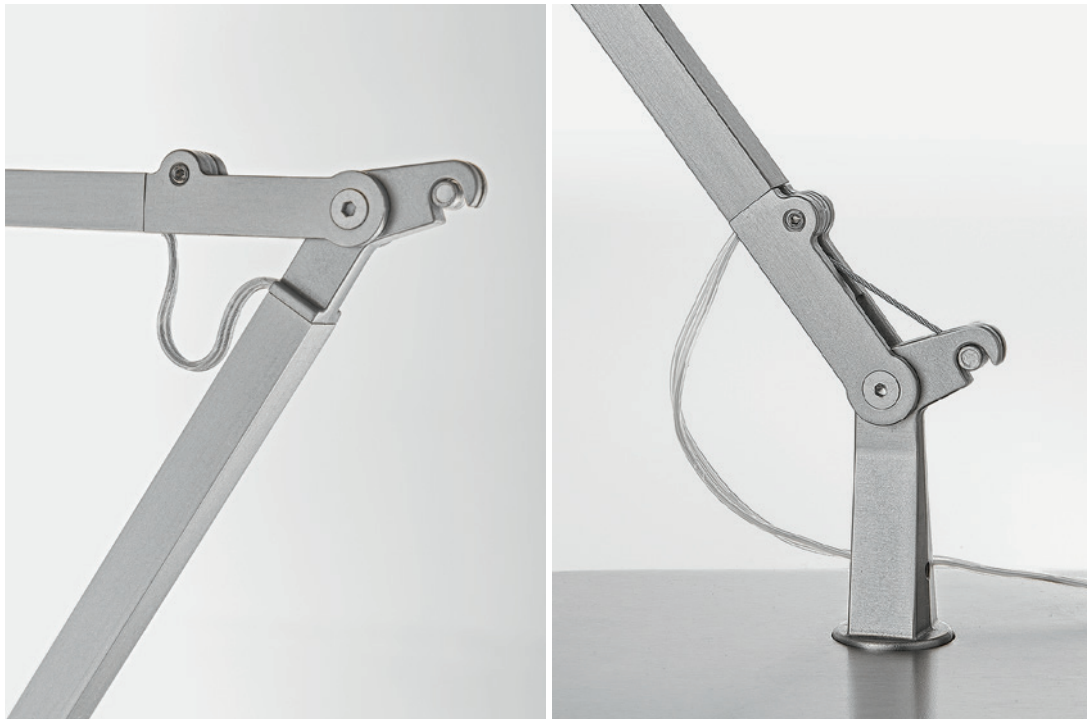

# THE BALANCE BETWEEN TECHNOLOGY AND DESIGN

Jackie, is a whole range of LED lamps encompassing technology, innovation and design.

Jackie is versatile and durable. Ranging from three functional desk lamps to elegant reading lamps in the wall bracket and floor lamp versions, along with an architectural function in the spotlight options, available in the wall and ceiling.

# SOPHISTICATED

Double Jointed For Maximum Adjustability.

# TECHNOLOGICAL

Touch dimmer in five positions.

High-performance LED 8W 600lumen CRI 90 3000K.

# ESSENTIAL

Adjustable regulated / elastic system for a maximum grip over time.