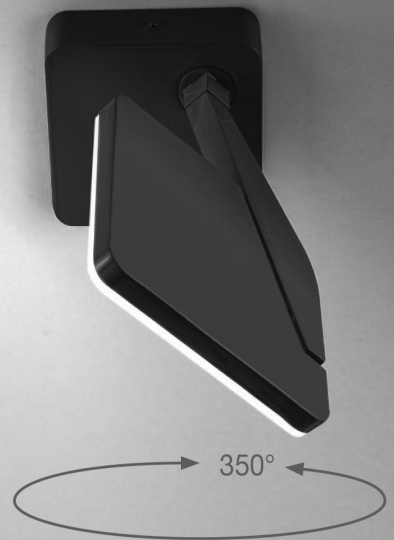

# Floor Lamp

LED 8W 3000K CRI 90 600lm STEP DIM  
120 V

Technological. Touch dimmer in five positions.  
High-performance LED 8W 600lumen CRI 90 3000K.