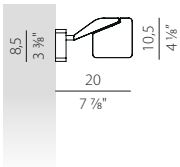

Wall

DIMMABLE

LED 8W 3000K CRI 90 600lm STEP DIM
120 V