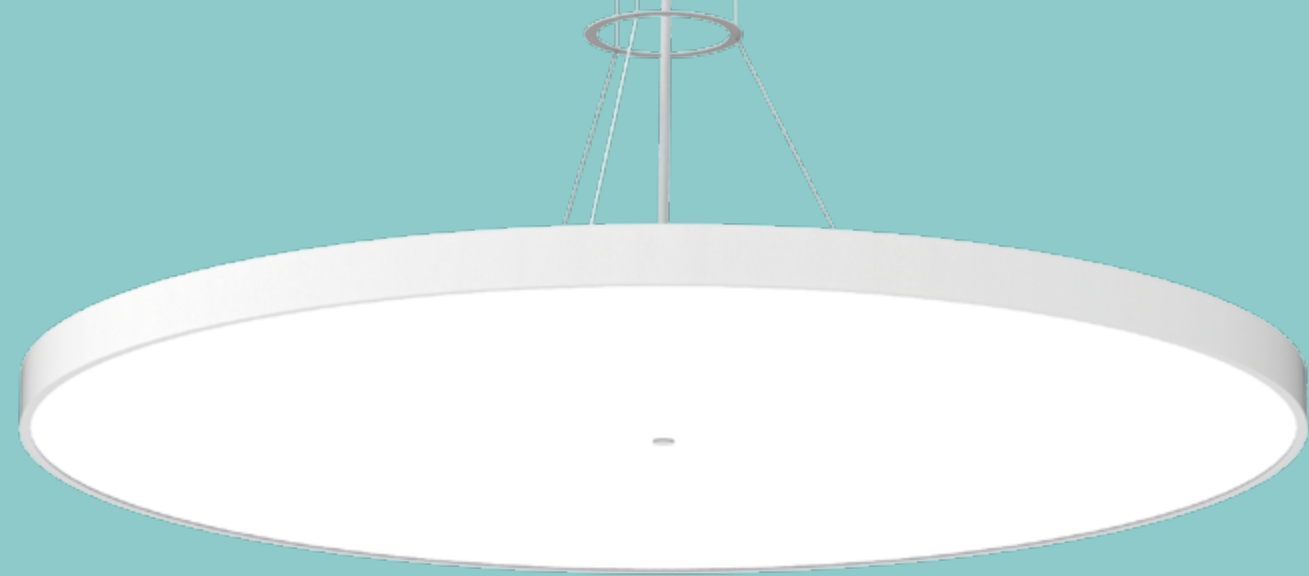

SIGN DANCING MAKES A DIFFERENCE

KORONA SHINE

KORONA FRAME

COLORED CABLES

Also available:
opal diffuser and
microprism.

AURA

DIRECT/INDIRECT

SIGN **BENEFITS**

PLAYFULLY FLEXIBLE

SIGN DIVA DANCER | SIGN DIVA DANCER PLAY

- flexible swiveling system to play on both the ceilings and walls
- variable over 180°
- tool-free adjustment of the rod (+/- 50° in steps of 10°)

SIGN DIVA DANCER PLAY

- in addition: stepless and tool-free adjustment over +/- 90°
- ultimate freedom to light up space

QUICK-CHANGE ARTIST

MULTI COLOUR SELECTION

- different colourful lights and cables, KORONA SHINE (glowing transparent PMMA ring in 6 different colors), KORONA FRAME (set back diffuser, colored edges visible at the sides, in 25 PROLICHT colors) and diffusers alter the appearance and illumination effect

- AURA: decorative floating light effect of surface mounted SIGN series (available in 6 colors)
- INDIRECT: additional emphasis of the ceiling, perfect dir./indir. illumination

LET'S PLAY.

SIGN

Choose from 4 optics: