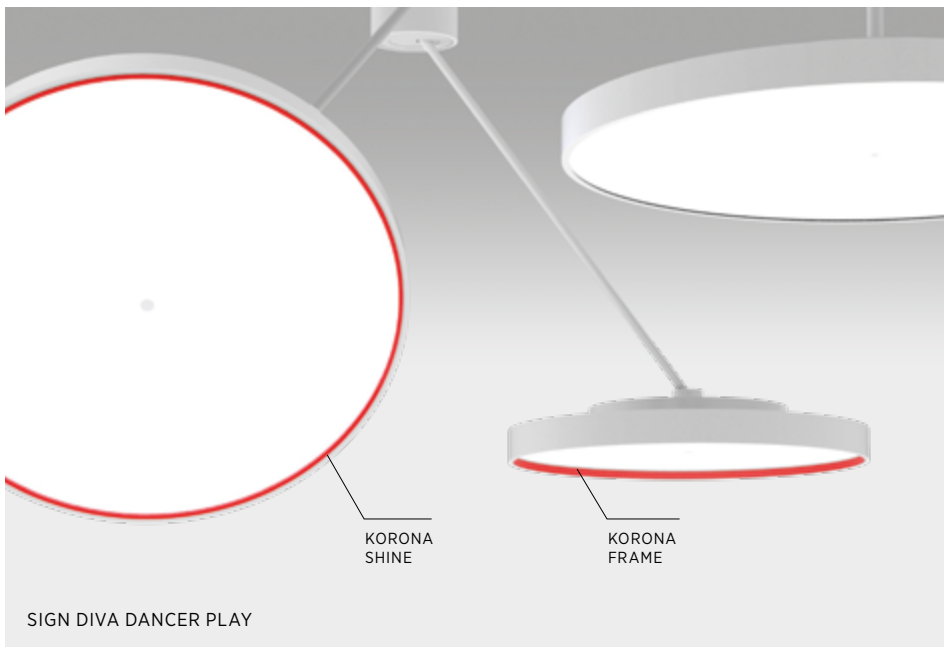

RENDERING: CDESI | PHOTO: ARMIN KUFRAN

PROLICHT's patented swivelling system allows to moving the SIGN DIVA DANCER PLAY luminaires to every side.

		SIGN	SIGN DIVA	SIGN DIVA TUBE	SIGN DIVA DANCER PLAY	SIGN DIVA DANCER
MOUNTING	Trimless	1	-	-	-	-
DIMENSION (mm)	Trimless Concrete	2	-	-	-	-
	Recessed	3	-	-	-	-
SURFACE	Surface	4	-	-	-	-
	Suspended	5	-	-	-	-
LED	CCT: Kelvin	3000 / 4000	2700 / 3000 / 4000	2700 / 3000 / 4000	2700 / 3000 / 4000	2700 / 3000 / 4000
	Lumen	620-28650*	830-19760	830-19760	830-19760	8490-19360
	Wattage	8.2-241.8	11.0-174.9	11.0-174.9	11.0-50.8	88.4-155.1
FINISH	25 PROLICHT Colours	● 1/4/5	●	●	●	●
CONTROL	ON/OFF	●	●	●	●	●
	1-10 V Dim	○ 3	○	○	○	○
	DALI Dim	● 1	●	●	●	●
PROTECTION	IP20	●	●	●	●	●
OPTICAL	Adjustable	○	○	○	☒ ±50°/90° | ☐ 180°	☒ ±50° | ☐ 180°
	Distribution dir.	●	●	●	●	●
	Distribution dir./ind.	○ 3	○ 1	○ 1	○ 1	○ 1
	Opal diffuser	●	●	●	●	●
	Microprism	●	●	●	●	●
	Vintage Industrial	○	○	○	○	○
Sparkling Secret	○	○	○	○	●	
FEATURES	Aura	○ 4	○ 4	○ 2/4/5	○	○
	Korona Frame	○	○ 2/4/5	○ 2/4/5	○	○
	Korona Shine	○	○ 4	○ 4	○	○