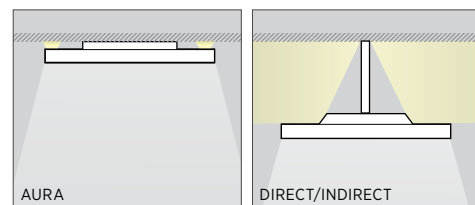

SIGN DANCING MAKES A DIFFERENCE

KORONA SHINE

KORONA FRAME

COLORED CABLES

Also available:
opal diffuser and
microprism.

AURA

DIRECT/INDIRECT

SIGN **BENEFITS**

PLAYFULLY FLEXIBLE

SIGN DIVA DANCER | SIGN DIVA DANCER PLAY

- flexible swiveling system to play on both the ceilings and walls
- variable over 180°
- tool-free adjustment of the rod (+/- 50° in steps of 10°)