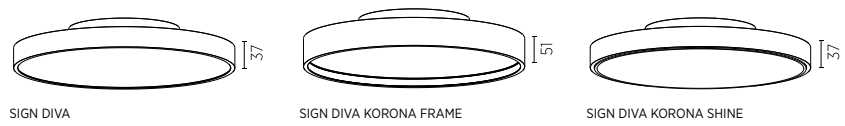

PROLICHT's patented swivelling system allows to moving the SIGN DIVA DANCER PLAY luminaires to every side.

		SIGN	SIGN DIVA	SIGN DIVA TUBE	SIGN DIVA DANCER PLAY	SIGN DIVA DANCER
MOUNTING	Trimless	1	-	-	-	-
DIMENSION (mm)	Trimless Concrete	2	-	-	-	-
	Recessed	3	-	-	-	-
SURFACE	Surface	4	-	-	-	-
	Suspended	5	-	-	-	-
LED	CCT: Kelvin	3000 / 4000	2700 / 3000 / 4000	2700 / 3000 / 4000	2700 / 3000 / 4000	2700 / 3000 / 4000
	Lumen	620-28650*	830-19760	830-19760	830-19760	8490-19360
	Wattage	8.2-241.8	11.0-174.9	11.0-174.9	11.0-50.8	88.4-155.1
FINISH	25 PROLICHT Colours	● 1/4/5	●	●	●	●
CONTROL	ON/OFF	●	●	●	●	●
	1-10 V Dim	○ 3	○	○	○	○
	DALI Dim	● 1	●	●	●	●
PROTECTION	IP20	●	●	●	●	●
OPTICAL	Adjustable	○	○	○	☒ ±50°/90° | ☐ 180°	☒ ±50° | ☐ 180°
	Distribution dir.	●	●	●	●	●
	Distribution dir./ind.	○ 3	○ 1	○ 1	○ 1	○ 1
	Opal diffuser	●	●	●	●	●
	Microprism	●	●	●	●	●
	Vintage Industrial	○	○	○	○	○
Sparkling Secret	○	○	○	○	●	
FEATURES	Aura	○ 4	○ 4	○ 2/4/5	○	○
	Korona Frame	○	○ 2/4/5	○ 2/4/5	○	○
	Korona Shine	○	○ 4	○ 4	○	○

SIGN DIVA

PLAY AND MAKE A DIFFERENCE