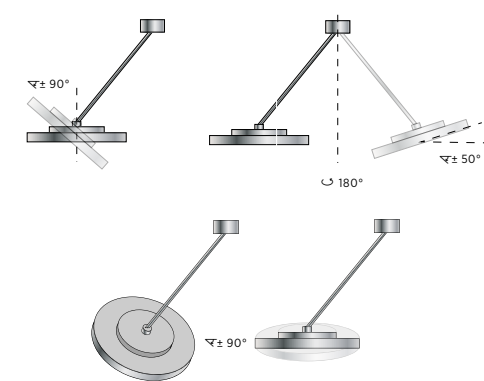

SIGN DANCING MAKES A DIFFERENCE