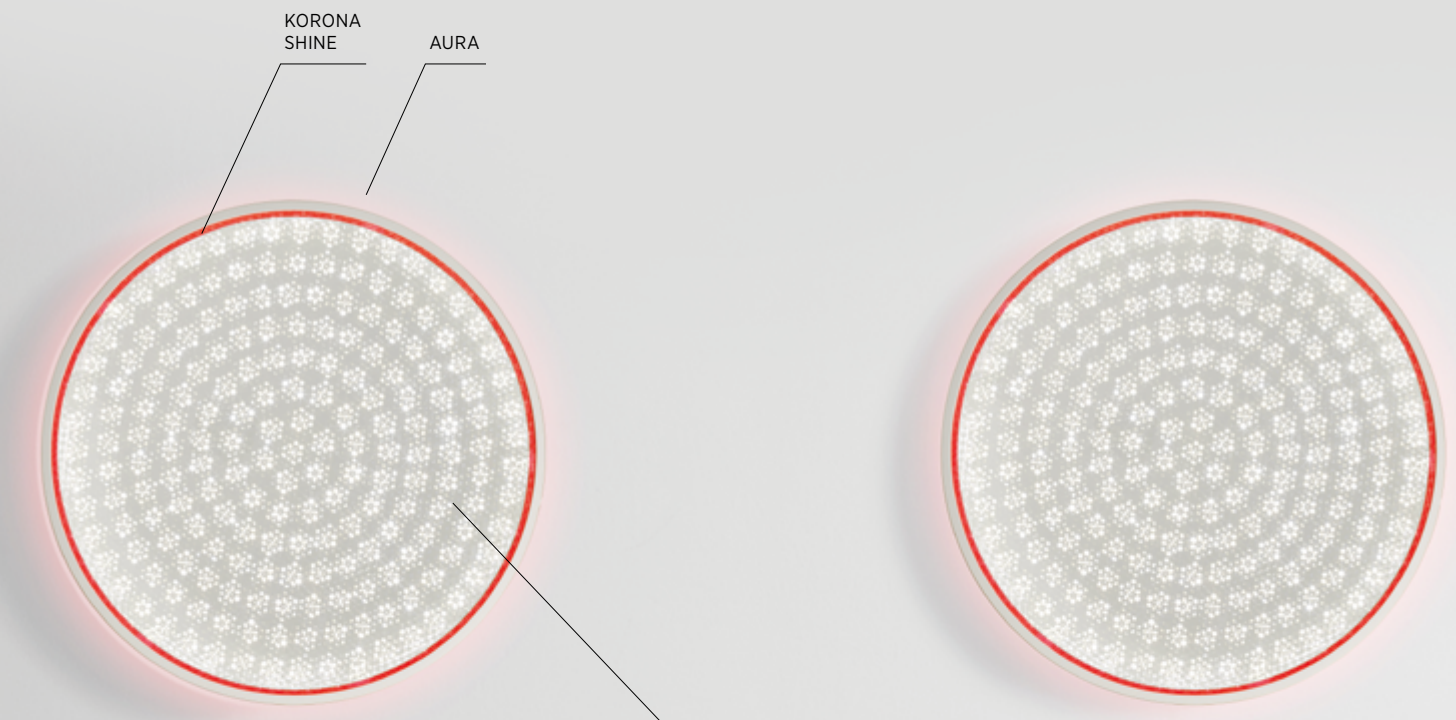

PLAYFULLY FLEXIBLE

SIGN DIVA DANCER | SIGN DIVA DANCER PLAY

- flexible swiveling system to play on both the ceilings and walls
- variable over 180°
- tool-free adjustment of the rod (+/- 50° in steps of 10°)

SIGN DIVA DANCER PLAY

- in addition: stepless and tool-free adjustment over +/- 90°
- ultimate freedom to light up space

QUICK-CHANGE ARTIST

MULTI COLOUR SELECTION

- different colourful lights and cables, KORONA SHINE (glowing transparent PMMA ring in 6 different colors), KORONA FRAME (set back diffuser, colored edges visible at the sides, in 25 PROLICHT colors) and diffusers alter the appearance and illumination effect

- AURA: decorative floating light effect of surface mounted SIGN series (available in 6 colors)
- INDIRECT: additional emphasis of the ceiling, perfect dir./indir. illumination

LET'S PLAY.

SIGN

Choose from 4 optics:

The round SIGN luminaire is available in a range of sizes and colors, providing a discreet architectural accent. With a well-engineered and patented swiveling system, PROLICHT has enlarged the entire collection with a new masterpiece: the SIGN DIVA DANCER PLAY. This new range features a unique adjustment system, enabling maximum flexibility on ceilings or walls.