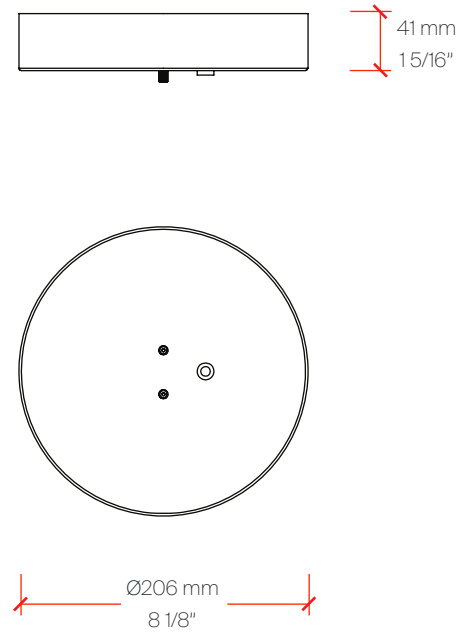

CONFIGURATION I