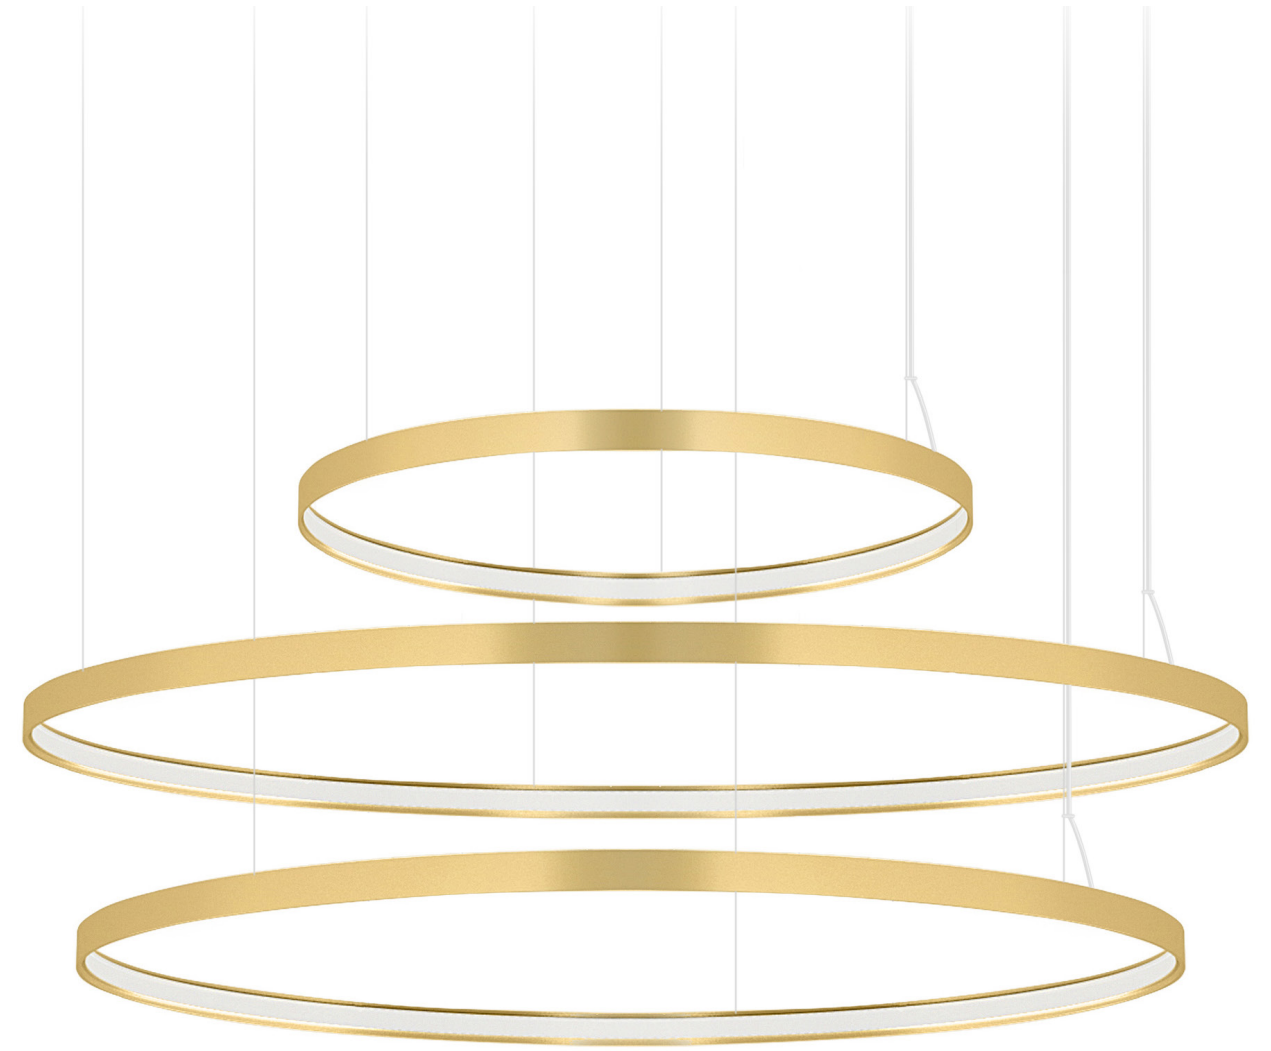

28

CONFIGURATION M

30

CONFIGURATION A

CONFIGURATION A

Perspective View

Bill of Materials

Item	Model #	Qty	Description
A	D81636R9-	1	Zero Round - Suspension - 740mm / 29 1/8" - 34W LED - 24Vdc - 2700K / 3000K - CRI >90 - White / Black / Bronze / Matt Brass / Titanium
B	D89058-	1	Zero Round Canopy - Ø206mm / 8 1/8" - For One Suspension - Non-dimming / 0-10Vdc Dimming Driver Included - 120/277Vac - White / Black / Bronze / Matt Brass / Titanium

CONFIGURATION B

CONFIGURATION B

Perspective View

Bill of Materials

Item	Model #	Qty	Description
A	D81635R9-	1	Zero Round - Suspension - 500mm / 19 11/16" - 25W LED - 24Vdc - 2700K / 3000K - CRI >90 - White / Black / Bronze / Matt Brass / Titanium
B	D81636R9-	1	Zero Round - Suspension - 740mm / 29 1/8" - 34W LED - 24Vdc - 2700K / 3000K - CRI >90 - White / Black / Bronze / Matt Brass / Titanium
C	D89059-	1	Zero Round Canopy - Ø325mm / 12 13/16" - For Two Suspensions - Non-dimming / 0-10Vdc Dimming Driver Included - 120/277Vac - White / Black / Bronze / Matt Brass / Titanium

CONFIGURATION C

CONFIGURATION C

Perspective View

Bill of Materials

Item	Model #	Qty	Description
A	D81630R9-	1	Zero Round - Suspension - 970mm / 38 3/16" - 47W LED - 24Vdc - 2700K / 3000K - CRI >90 - White / Black / Bronze / Matt Brass / Titanium
B	D81635R9-	1	Zero Round - Suspension - 500mm / 19 11/16" - 25W LED - 24Vdc - 2700K / 3000K - CRI >90 - White / Black / Bronze / Matt Brass / Titanium
C	D81636R9-	1	Zero Round - Suspension - 740mm / 29 1/8" - 34W LED - 24Vdc - 2700K / 3000K - CRI >90 - White / Black / Bronze / Matt Brass / Titanium
D	D89060-	1	Zero Round Canopy - Ø325mm / 12 13/16" - For Three Suspensions - Non-dimming / 0-10Vdc Dimming Driver Included - 120/277Vac - White / Black / Bronze / Matt Brass / Titanium