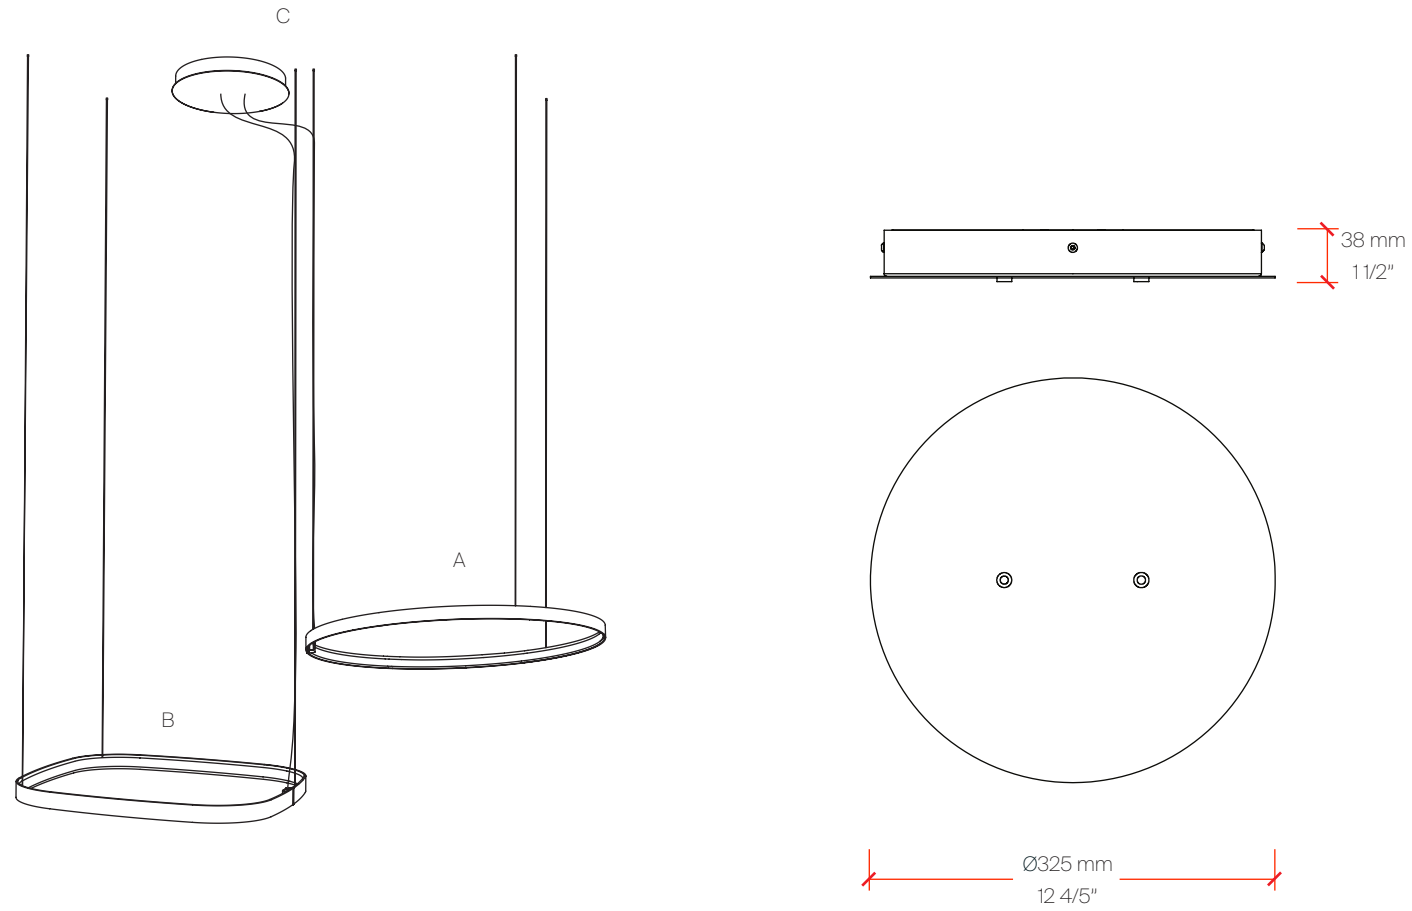

28

CONFIGURATION M

30

CONFIGURATION A

CONFIGURATION A

Perspective View

Bill of Materials

Item	Model #	Qty	Description
A	D81636R9-	1	Zero Round - Suspension - 740mm / 29 1/8" - 34W LED - 24Vdc - 2700K / 3000K - CRI >90 - White / Black / Bronze / Matt Brass / Titanium
B	D89058-	1	Zero Round Canopy - Ø206mm / 8 1/8" - For One Suspension - Non-dimming / 0-10Vdc Dimming Driver Included - 120/277Vac - White / Black / Bronze / Matt Brass / Titanium

CONFIGURATION B

CONFIGURATION B

Perspective View

Bill of Materials

Item	Model #	Qty	Description
A	D81635R9-	1	Zero Round - Suspension - 500mm / 19 11/16" - 25W LED - 24Vdc - 2700K / 3000K - CRI >90 - White / Black / Bronze / Matt Brass / Titanium
B	D81636R9-	1	Zero Round - Suspension - 740mm / 29 1/8" - 34W LED - 24Vdc - 2700K / 3000K - CRI >90 - White / Black / Bronze / Matt Brass / Titanium
C	D89059-	1	Zero Round Canopy - Ø325mm / 12 13/16" - For Two Suspensions - Non-dimming / 0-10Vdc Dimming Driver Included - 120/277Vac - White / Black / Bronze / Matt Brass / Titanium

CONFIGURATION C

CONFIGURATION C

Perspective View

Bill of Materials

Item	Model #	Qty	Description
A	D81630R9-	1	Zero Round - Suspension - 970mm / 38 3/16" - 47W LED - 24Vdc - 2700K / 3000K - CRI >90 - White / Black / Bronze / Matt Brass / Titanium
B	D81635R9-	1	Zero Round - Suspension - 500mm / 19 11/16" - 25W LED - 24Vdc - 2700K / 3000K - CRI >90 - White / Black / Bronze / Matt Brass / Titanium
C	D81636R9-	1	Zero Round - Suspension - 740mm / 29 1/8" - 34W LED - 24Vdc - 2700K / 3000K - CRI >90 - White / Black / Bronze / Matt Brass / Titanium
D	D89060-	1	Zero Round Canopy - Ø325mm / 12 13/16" - For Three Suspensions - Non-dimming / 0-10Vdc Dimming Driver Included - 120/277Vac - White / Black / Bronze / Matt Brass / Titanium