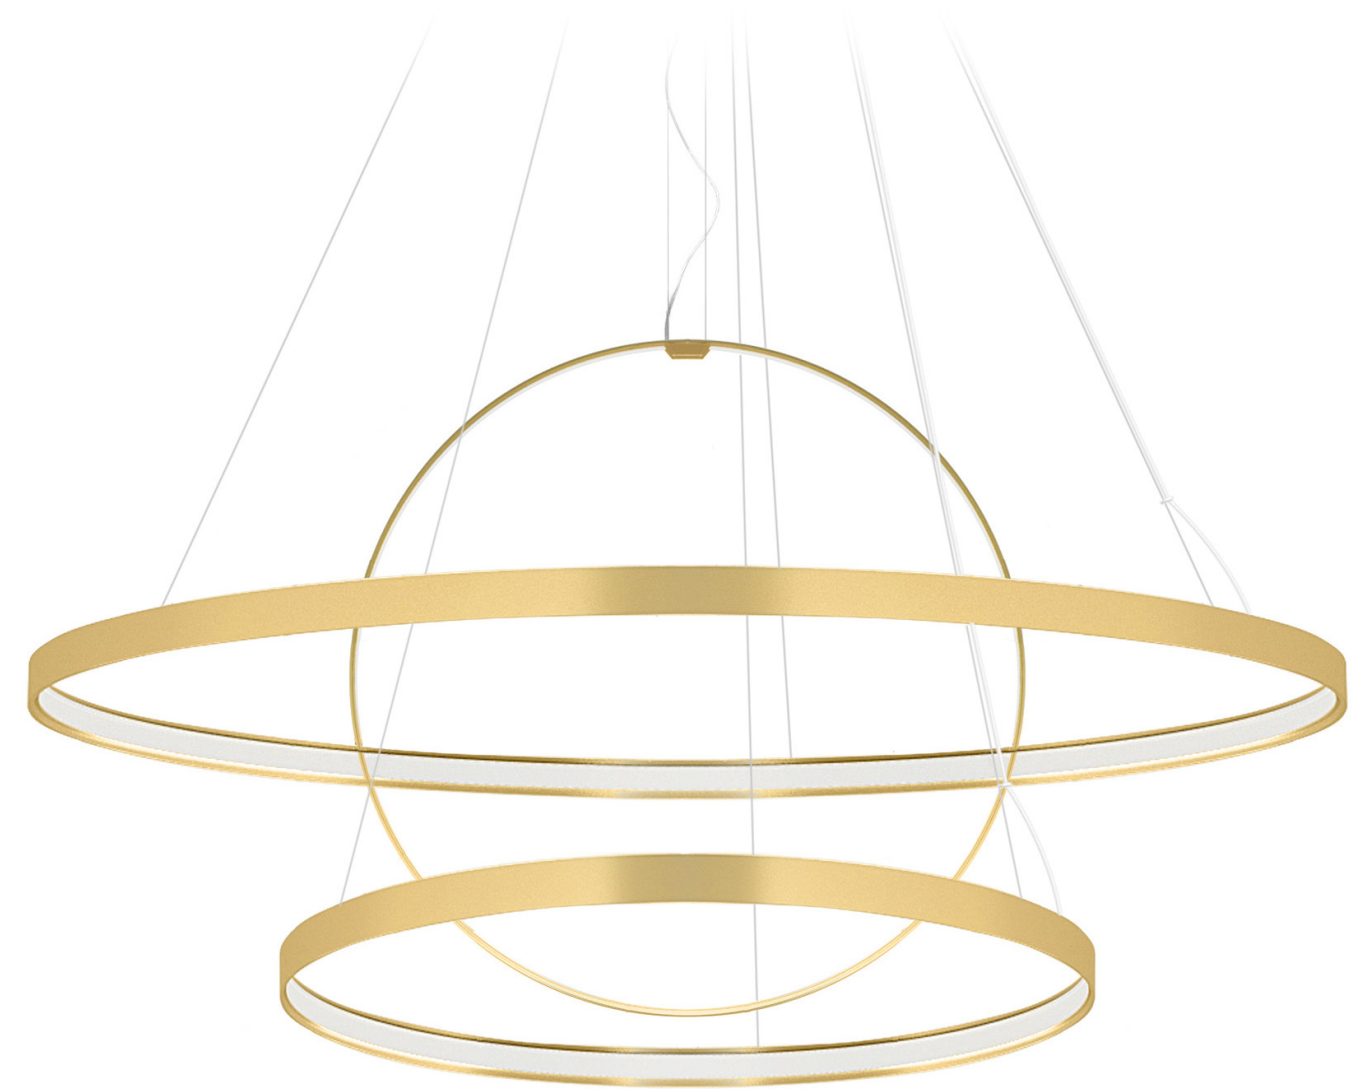

CONFIGURATION L

CONFIGURATION L

Perspective View

Bill of Materials

Item	Model #	Qty	Description
A	D81656R9-	1	Zero Round Vertical - Suspension - 500mm / 19 11/16" - 25W LED - 24Vdc - 2700K / 3000K - CRI >90 - White / Black / Bronze / Matt Brass / Titanium
B	D81635R9-	1	Zero Round - Suspension - 500mm / 19 11/16" - 25W LED - 24Vdc - 2700K / 3000K - CRI >90 - White / Black / Bronze / Matt Brass / Titanium
C	D81630R9-	1	Zero Round - Suspension - 970mm / 38 3/16" - 47W LED - 24Vdc - 2700K / 3000K - CRI >90 - White / Black / Bronze / Matt Brass / Titanium
D	D89088-	1	Zero Shapes - Canopy for 1 Vertical and 2 Horizontal Suspension - 3 Suspensions - 395mm / 15 9/16" - Non-dimming / 0-10Vdc Dimming Driver Included - 120/277Vac - White / Black / Bronze / Matt Brass / Titanium