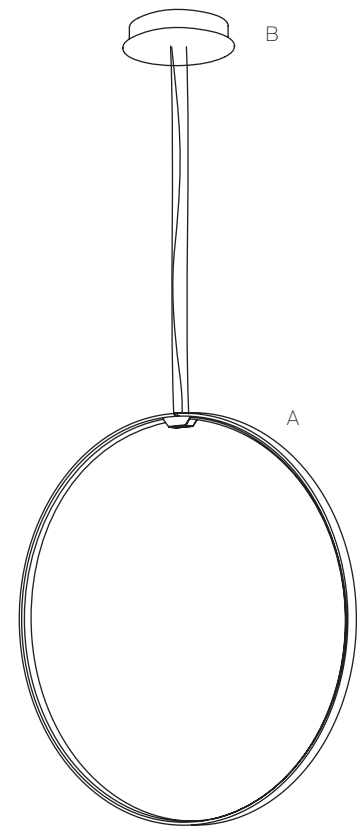

CONFIGURATION I