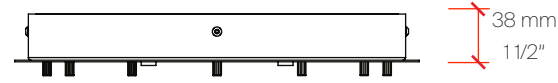

CONFIGURATION H