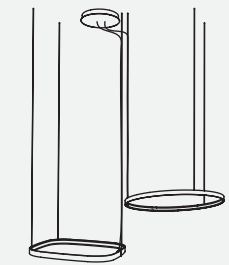

08

CONFIGURATION C