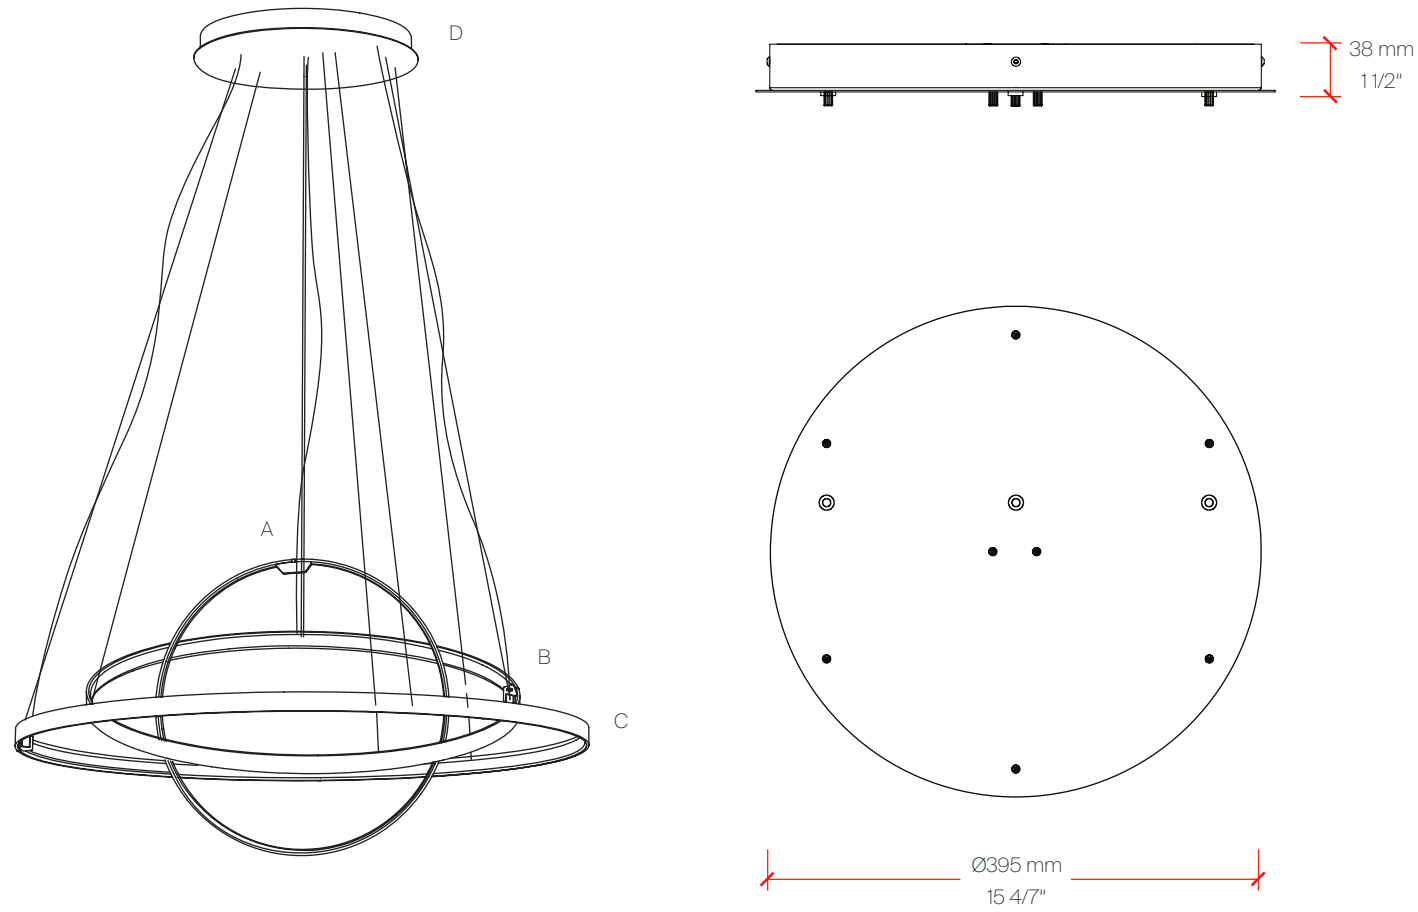

CONFIGURATION L

CONFIGURATION L

Perspective View

Bill of Materials

Item	Model #	Qty	Description
A	D81656R9-	1	Zero Round Vertical - Suspension - 500mm / 19 11/16" - 25W LED - 24Vdc - 2700K / 3000K - CRI >90 - White / Black / Bronze / Matt Brass / Titanium
B	D81635R9-	1	Zero Round - Suspension - 500mm / 19 11/16" - 25W LED - 24Vdc - 2700K / 3000K - CRI >90 - White / Black / Bronze / Matt Brass / Titanium
C	D81630R9-	1	Zero Round - Suspension - 970mm / 38 3/16" - 47W LED - 24Vdc - 2700K / 3000K - CRI >90 - White / Black / Bronze / Matt Brass / Titanium
D	D89088-	1	Zero Shapes - Canopy for 1 Vertical and 2 Horizontal Suspension - 3 Suspensions - 395mm / 15 9/16" - Non-dimming / 0-10Vdc Dimming Driver Included - 120/277Vac - White / Black / Bronze / Matt Brass / Titanium