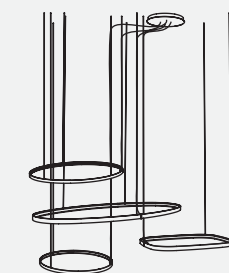

# PANZERI

CONFIGURATION A

06

CONFIGURATION B

08

CONFIGURATION C

10

CONFIGURATION D

12

CONFIGURATION E

14

CONFIGURATION F

16

CONFIGURATION G

18

CONFIGURATION H

28

CONFIGURATION M

30

CONFIGURATION A

CONFIGURATION A

Perspective View

Bill of Materials

Item	Model #	Qty	Description
A	D81636R9-	1	Zero Round - Suspension - 740mm / 29 1/8" - 34W LED - 24Vdc - 2700K / 3000K - CRI >90 - White / Black / Bronze / Matt Brass / Titanium
B	D89058-	1	Zero Round Canopy - Ø206mm / 8 1/8" - For One Suspension - Non-dimming / 0-10Vdc Dimming Driver Included - 120/277Vac - White / Black / Bronze / Matt Brass / Titanium

CONFIGURATION B

CONFIGURATION B

Perspective View

Bill of Materials

Item	Model #	Qty	Description
A	D81635R9-	1	Zero Round - Suspension - 500mm / 19 11/16" - 25W LED - 24Vdc - 2700K / 3000K - CRI >90 - White / Black / Bronze / Matt Brass / Titanium
B	D81636R9-	1	Zero Round - Suspension - 740mm / 29 1/8" - 34W LED - 24Vdc - 2700K / 3000K - CRI >90 - White / Black / Bronze / Matt Brass / Titanium
C	D89059-	1	Zero Round Canopy - Ø325mm / 12 13/16" - For Two Suspensions - Non-dimming / 0-10Vdc Dimming Driver Included - 120/277Vac - White / Black / Bronze / Matt Brass / Titanium