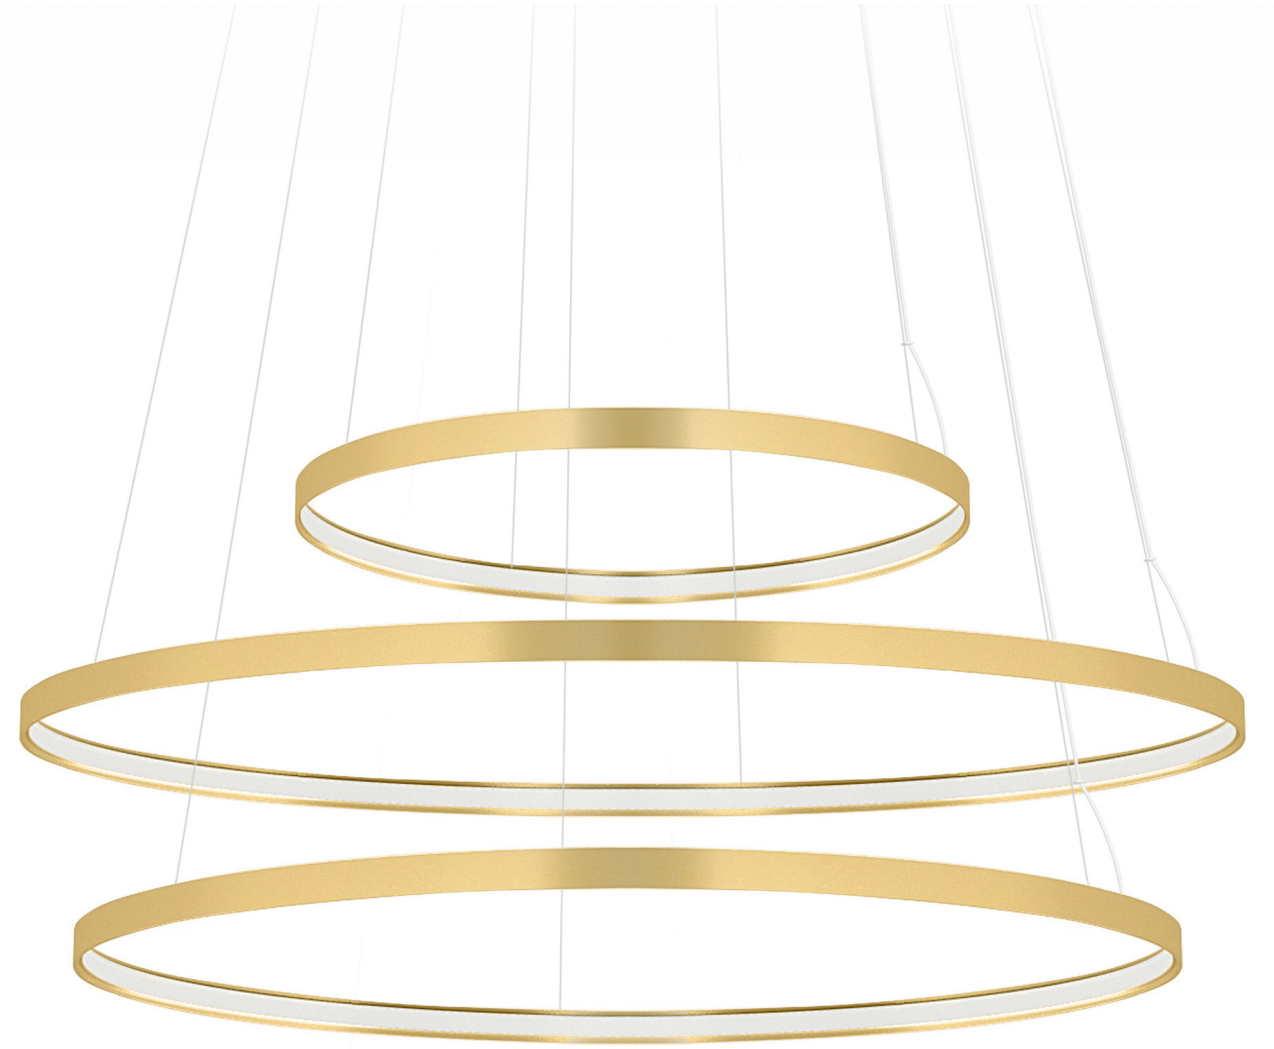

CONFIGURATION F

CONFIGURATION F

Perspective View

Bill of Materials

Item	Model #	Qty	Description
A	D81635R9-	1	Zero Round - Suspension - 500mm / 19 11/16" - 25W LED - 24Vdc - 2700K / 3000K - CRI >90 - White / Black / Bronze / Matt Brass / Titanium
B	D81636R9-	1	Zero Round - Suspension - 740mm / 29 1/8" - 34W LED - 24Vdc - 2700K / 3000K - CRI >90 - White / Black / Bronze / Matt Brass / Titanium
C	D89062-	1	Zero Round Canopy - Ø325mm / 12 13/16" - For Two Suspensions with joined steel cables - Non-dimming / 0-10Vdc Dimming Driver Included - 120/277Vac - White / Black / Bronze / Matt Brass / Titanium

CONFIGURATION G

CONFIGURATION G

Perspective View

Bill of Materials

Item	Model #	Qty	Description
A	D81630R9-	1	Zero Round - Suspension - 970mm / 38 3/16" - 47W LED - 24Vdc - 2700K / 3000K - CRI >90 - White / Black / Bronze / Matt Brass / Titanium
B	D81635R9-	1	Zero Round - Suspension - 500mm / 19 11/16" - 25W LED - 24Vdc - 2700K / 3000K - CRI >90 - White / Black / Bronze / Matt Brass / Titanium
C	D81636R9-	1	Zero Round - Suspension - 740mm / 29 1/8" - 34W LED - 24Vdc - 2700K / 3000K - CRI >90 - White / Black / Bronze / Matt Brass / Titanium
D	D89063-	1	Zero Round Canopy - Ø325mm / 12 13/16" - For Three Suspensions with joined steel cables - Non-dimming / 0-10Vdc Dimming Driver Included - 120/277Vac - White / Black / Bronze / Matt Brass / Titanium