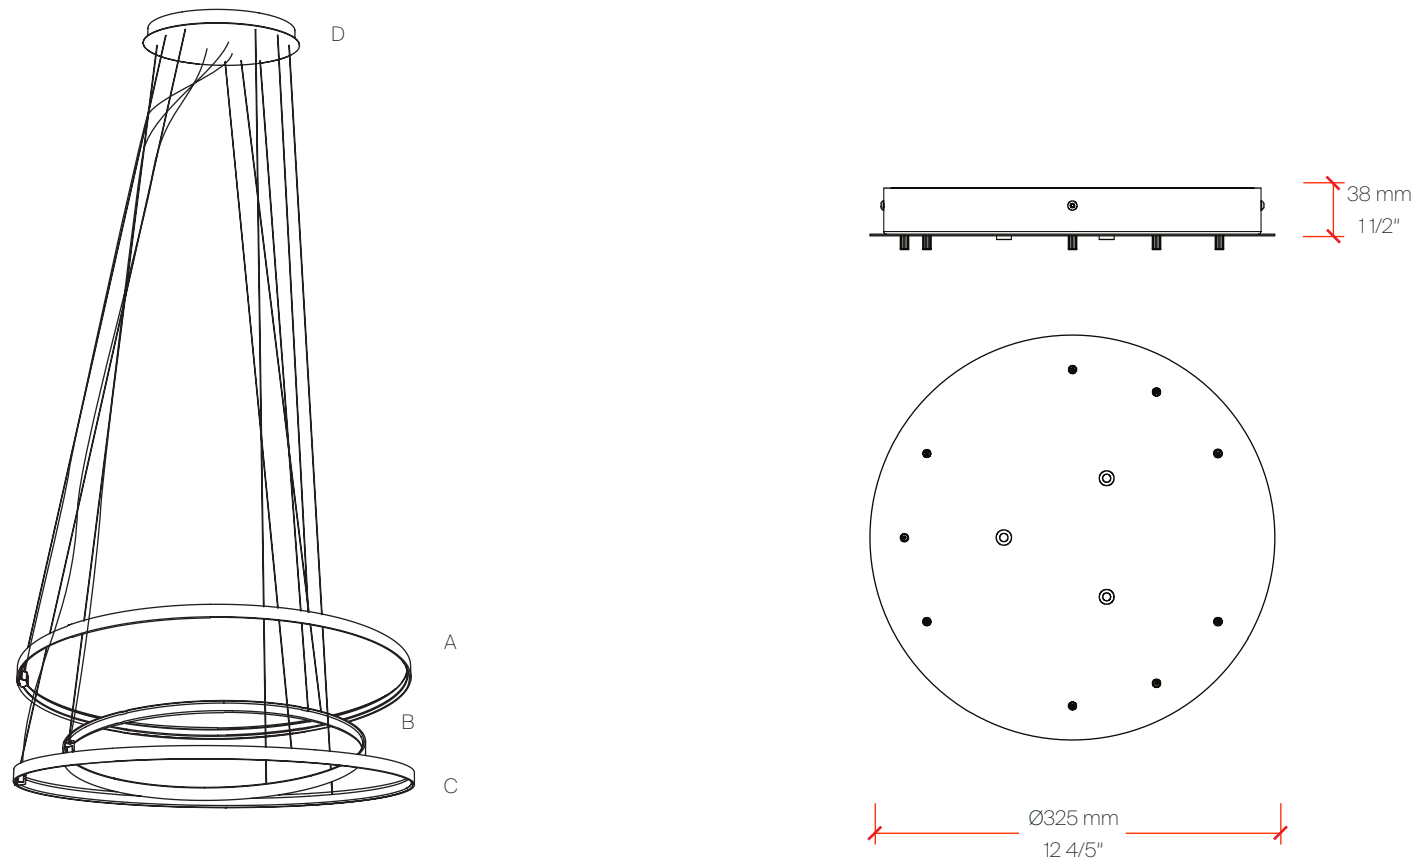

CONFIGURATION E

CONFIGURATION E

Perspective View

Bill of Materials

Item	Model #	Qty	Description
A	D81636R9-	1	Zero Round - Suspension - 740mm / 29 1/8" - 34W LED - 24Vdc - 2700K / 3000K - CRI >90 - White / Black / Bronze / Matt Brass / Titanium
B	D89103-	1	Zero Shapes - Canopy for 1 Horizontal Suspension with joined steel cables - including power supply - 0-10V Dimming - White / Black / Bronze / Matt Brass / Titanium

CONFIGURATION F

CONFIGURATION F

Perspective View

Bill of Materials

Item	Model #	Qty	Description
A	D81635R9-	1	Zero Round - Suspension - 500mm / 19 11/16" - 25W LED - 24Vdc - 2700K / 3000K - CRI >90 - White / Black / Bronze / Matt Brass / Titanium
B	D81636R9-	1	Zero Round - Suspension - 740mm / 29 1/8" - 34W LED - 24Vdc - 2700K / 3000K - CRI >90 - White / Black / Bronze / Matt Brass / Titanium
C	D89062-	1	Zero Round Canopy - Ø325mm / 12 13/16" - For Two Suspensions with joined steel cables - Non-dimming / 0-10Vdc Dimming Driver Included - 120/277Vac - White / Black / Bronze / Matt Brass / Titanium

CONFIGURATION G

CONFIGURATION G

Perspective View

Bill of Materials

Item	Model #	Qty	Description
A	D81630R9-	1	Zero Round - Suspension - 970mm / 38 3/16" - 47W LED - 24Vdc - 2700K / 3000K - CRI >90 - White / Black / Bronze / Matt Brass / Titanium
B	D81635R9-	1	Zero Round - Suspension - 500mm / 19 11/16" - 25W LED - 24Vdc - 2700K / 3000K - CRI >90 - White / Black / Bronze / Matt Brass / Titanium
C	D81636R9-	1	Zero Round - Suspension - 740mm / 29 1/8" - 34W LED - 24Vdc - 2700K / 3000K - CRI >90 - White / Black / Bronze / Matt Brass / Titanium
D	D89063-	1	Zero Round Canopy - Ø325mm / 12 13/16" - For Three Suspensions with joined steel cables - Non-dimming / 0-10Vdc Dimming Driver Included - 120/277Vac - White / Black / Bronze / Matt Brass / Titanium