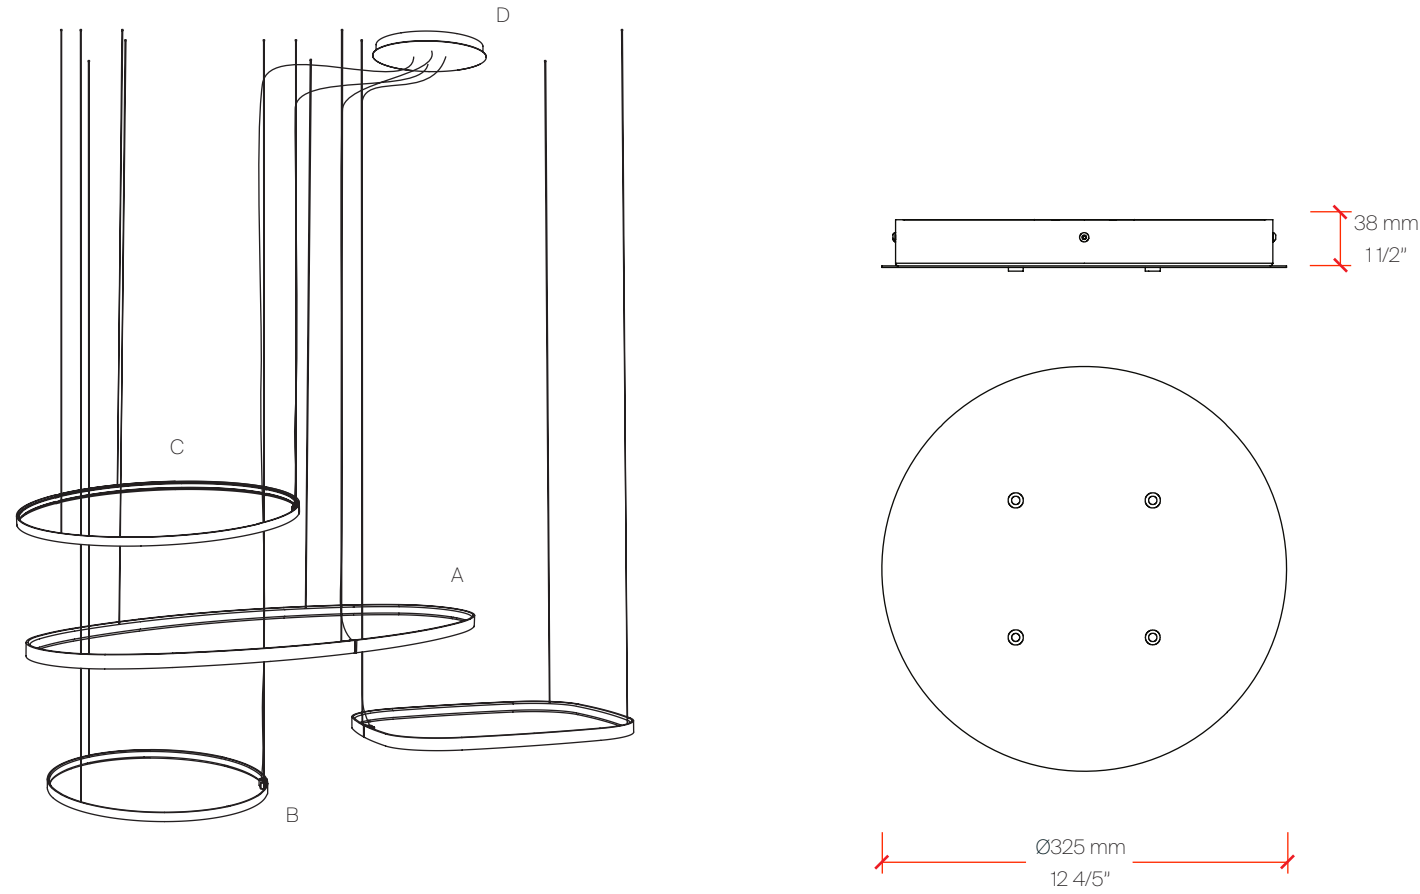

CONFIGURATION C

CONFIGURATION C

Perspective View

Bill of Materials

Item	Model #	Qty	Description
A	D81630R9-	1	Zero Round - Suspension - 970mm / 38 3/16" - 47W LED - 24Vdc - 2700K / 3000K - CRI >90 - White / Black / Bronze / Matt Brass / Titanium
B	D81635R9-	1	Zero Round - Suspension - 500mm / 19 11/16" - 25W LED - 24Vdc - 2700K / 3000K - CRI >90 - White / Black / Bronze / Matt Brass / Titanium
C	D81636R9-	1	Zero Round - Suspension - 740mm / 29 1/8" - 34W LED - 24Vdc - 2700K / 3000K - CRI >90 - White / Black / Bronze / Matt Brass / Titanium
D	D89060-	1	Zero Round Canopy - Ø325mm / 12 13/16" - For Three Suspensions - Non-dimming / 0-10Vdc Dimming Driver Included - 120/277Vac - White / Black / Bronze / Matt Brass / Titanium

CONFIGURATION D

CONFIGURATION D

Perspective View

Bill of Materials

Item	Model #	Qty	Description
A	D81630R9-	1	Zero Round - Suspension - 970mm / 38 3/16" - 47W LED - 24Vdc - 2700K / 3000K - CRI >90 - White / Black / Bronze / Matt Brass / Titanium
B	D81635R9-	2	Zero Round - Suspension - 500mm / 19 11/16" - 25W LED - 24Vdc - 2700K / 3000K - CRI >90 - White / Black / Bronze / Matt Brass / Titanium
C	D81636R9-	1	Zero Round - Suspension - 740mm / 29 1/8" - 34W LED - 24Vdc - 2700K / 3000K - CRI >90 - White / Black / Bronze / Matt Brass / Titanium
D	D89061-	1	Zero Round Canopy - Ø325mm / 12 13/16" - For Four Suspensions - Non-dimming / 0-10Vdc Dimming Driver Included - 120/277Vac - White / Black / Bronze / Matt Brass / Titanium