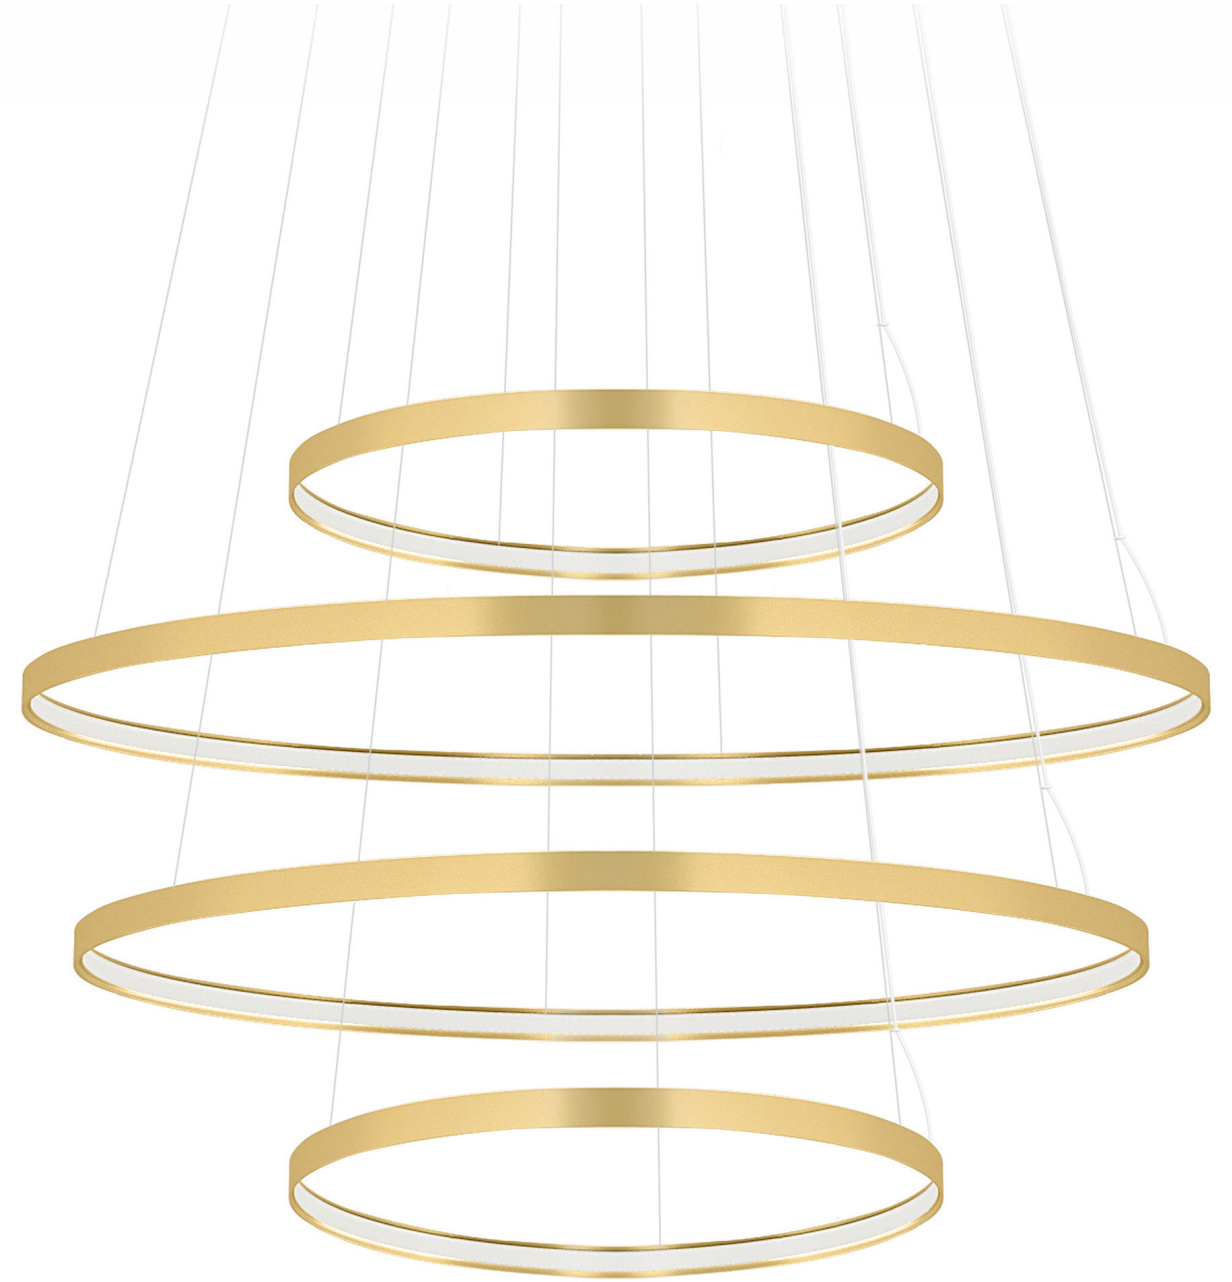

CONFIGURATION H

Perspective View

Bill of Materials

Item	Model #	Qty	Description
A	D81630R9-	1	Zero Round - Suspension - 970mm / 38 3/16" - 47W LED - 24Vdc - 2700K / 3000K - CRI >90 - White / Black / Bronze / Matt Brass / Titanium
B	D81635R9-	2	Zero Round - Suspension - 500mm / 19 11/16" - 25W LED - 24Vdc - 2700K / 3000K - CRI >90 - White / Black / Bronze / Matt Brass / Titanium
C	D81636R9-	1	Zero Round - Suspension - 740mm / 29 1/8" - 34W LED - 24Vdc - 2700K / 3000K - CRI >90 - White / Black / Bronze / Matt Brass / Titanium
D	D89064-	1	Zero Round Canopy - Ø325mm / 12 13/16" - For Four Suspensions with joined steel cables - Non-dimming / 0-10Vdc Dimming Driver Included - 120/277Vac - White / Black / Bronze / Matt Brass / Titanium