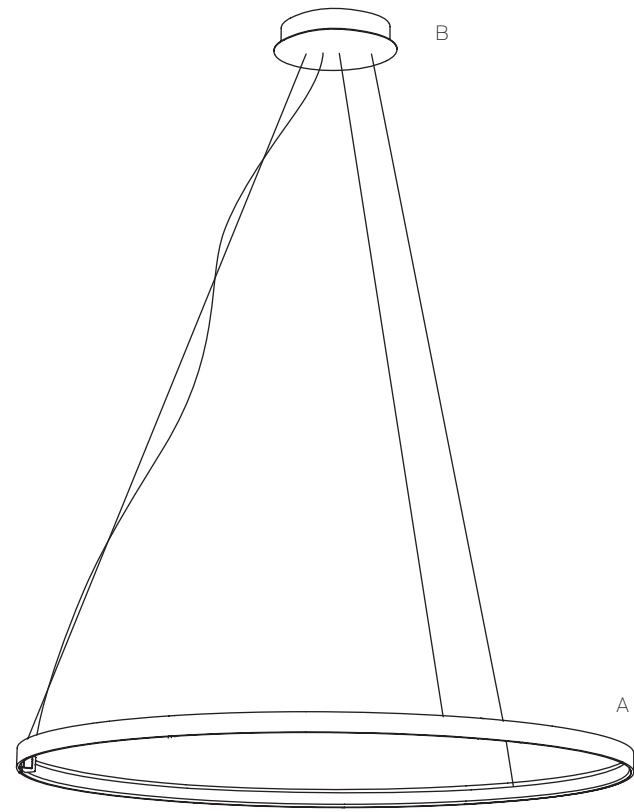

CONFIGURATION C

CONFIGURATION C

Perspective View

Bill of Materials

Item	Model #	Qty	Description
A	D81630R9-	1	Zero Round - Suspension - 970mm / 38 3/16" - 47W LED - 24Vdc - 2700K / 3000K - CRI >90 - White / Black / Bronze / Matt Brass / Titanium
B	D81635R9-	1	Zero Round - Suspension - 500mm / 19 11/16" - 25W LED - 24Vdc - 2700K / 3000K - CRI >90 - White / Black / Bronze / Matt Brass / Titanium
C	D81636R9-	1	Zero Round - Suspension - 740mm / 29 1/8" - 34W LED - 24Vdc - 2700K / 3000K - CRI >90 - White / Black / Bronze / Matt Brass / Titanium
D	D89060-	1	Zero Round Canopy - Ø325mm / 12 13/16" - For Three Suspensions - Non-dimming / 0-10Vdc Dimming Driver Included - 120/277Vac - White / Black / Bronze / Matt Brass / Titanium

CONFIGURATION D

CONFIGURATION D

Perspective View

Bill of Materials

Item	Model #	Qty	Description
A	D81630R9-	1	Zero Round - Suspension - 970mm / 38 3/16" - 47W LED - 24Vdc - 2700K / 3000K - CRI >90 - White / Black / Bronze / Matt Brass / Titanium
B	D81635R9-	2	Zero Round - Suspension - 500mm / 19 11/16" - 25W LED - 24Vdc - 2700K / 3000K - CRI >90 - White / Black / Bronze / Matt Brass / Titanium
C	D81636R9-	1	Zero Round - Suspension - 740mm / 29 1/8" - 34W LED - 24Vdc - 2700K / 3000K - CRI >90 - White / Black / Bronze / Matt Brass / Titanium
D	D89061-	1	Zero Round Canopy - Ø325mm / 12 13/16" - For Four Suspensions - Non-dimming / 0-10Vdc Dimming Driver Included - 120/277Vac - White / Black / Bronze / Matt Brass / Titanium

CONFIGURATION E

CONFIGURATION E

Perspective View

Bill of Materials

Item	Model #	Qty	Description
A	D81636R9-	1	Zero Round - Suspension - 740mm / 29 1/8" - 34W LED - 24Vdc - 2700K / 3000K - CRI >90 - White / Black / Bronze / Matt Brass / Titanium
B	D89103-	1	Zero Shapes - Canopy for 1 Horizontal Suspension with joined steel cables - including power supply - 0-10V Dimming - White / Black / Bronze / Matt Brass / Titanium