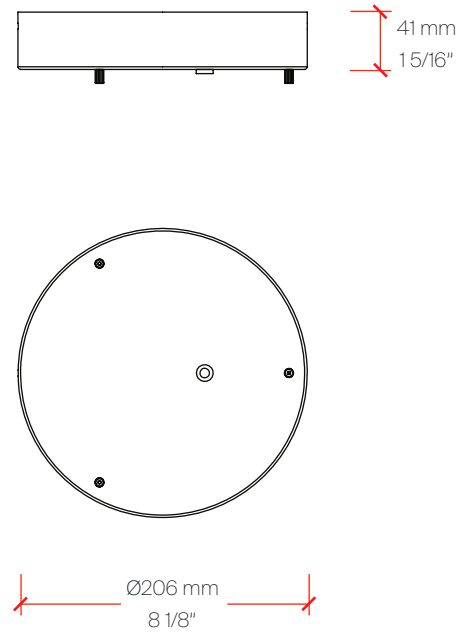

CONFIGURATION C

CONFIGURATION C

Perspective View

Bill of Materials

Item	Model #	Qty	Description
A	D81630R9-	1	Zero Round - Suspension - 970mm / 38 3/16" - 47W LED - 24Vdc - 2700K / 3000K - CRI >90 - White / Black / Bronze / Matt Brass / Titanium
B	D81635R9-	1	Zero Round - Suspension - 500mm / 19 11/16" - 25W LED - 24Vdc - 2700K / 3000K - CRI >90 - White / Black / Bronze / Matt Brass / Titanium
C	D81636R9-	1	Zero Round - Suspension - 740mm / 29 1/8" - 34W LED - 24Vdc - 2700K / 3000K - CRI >90 - White / Black / Bronze / Matt Brass / Titanium
D	D89060-	1	Zero Round Canopy - Ø325mm / 12 13/16" - For Three Suspensions - Non-dimming / 0-10Vdc Dimming Driver Included - 120/277Vac - White / Black / Bronze / Matt Brass / Titanium

CONFIGURATION D

CONFIGURATION D

Perspective View

Bill of Materials

Item	Model #	Qty	Description
A	D81630R9-	1	Zero Round - Suspension - 970mm / 38 3/16" - 47W LED - 24Vdc - 2700K / 3000K - CRI >90 - White / Black / Bronze / Matt Brass / Titanium
B	D81635R9-	2	Zero Round - Suspension - 500mm / 19 11/16" - 25W LED - 24Vdc - 2700K / 3000K - CRI >90 - White / Black / Bronze / Matt Brass / Titanium
C	D81636R9-	1	Zero Round - Suspension - 740mm / 29 1/8" - 34W LED - 24Vdc - 2700K / 3000K - CRI >90 - White / Black / Bronze / Matt Brass / Titanium
D	D89061-	1	Zero Round Canopy - Ø325mm / 12 13/16" - For Four Suspensions - Non-dimming / 0-10Vdc Dimming Driver Included - 120/277Vac - White / Black / Bronze / Matt Brass / Titanium

CONFIGURATION E

CONFIGURATION E

Perspective View

Bill of Materials

Item	Model #	Qty	Description
A	D81636R9-	1	Zero Round - Suspension - 740mm / 29 1/8" - 34W LED - 24Vdc - 2700K / 3000K - CRI >90 - White / Black / Bronze / Matt Brass / Titanium
B	D89103-	1	Zero Shapes - Canopy for 1 Horizontal Suspension with joined steel cables - including power supply - 0-10V Dimming - White / Black / Bronze / Matt Brass / Titanium