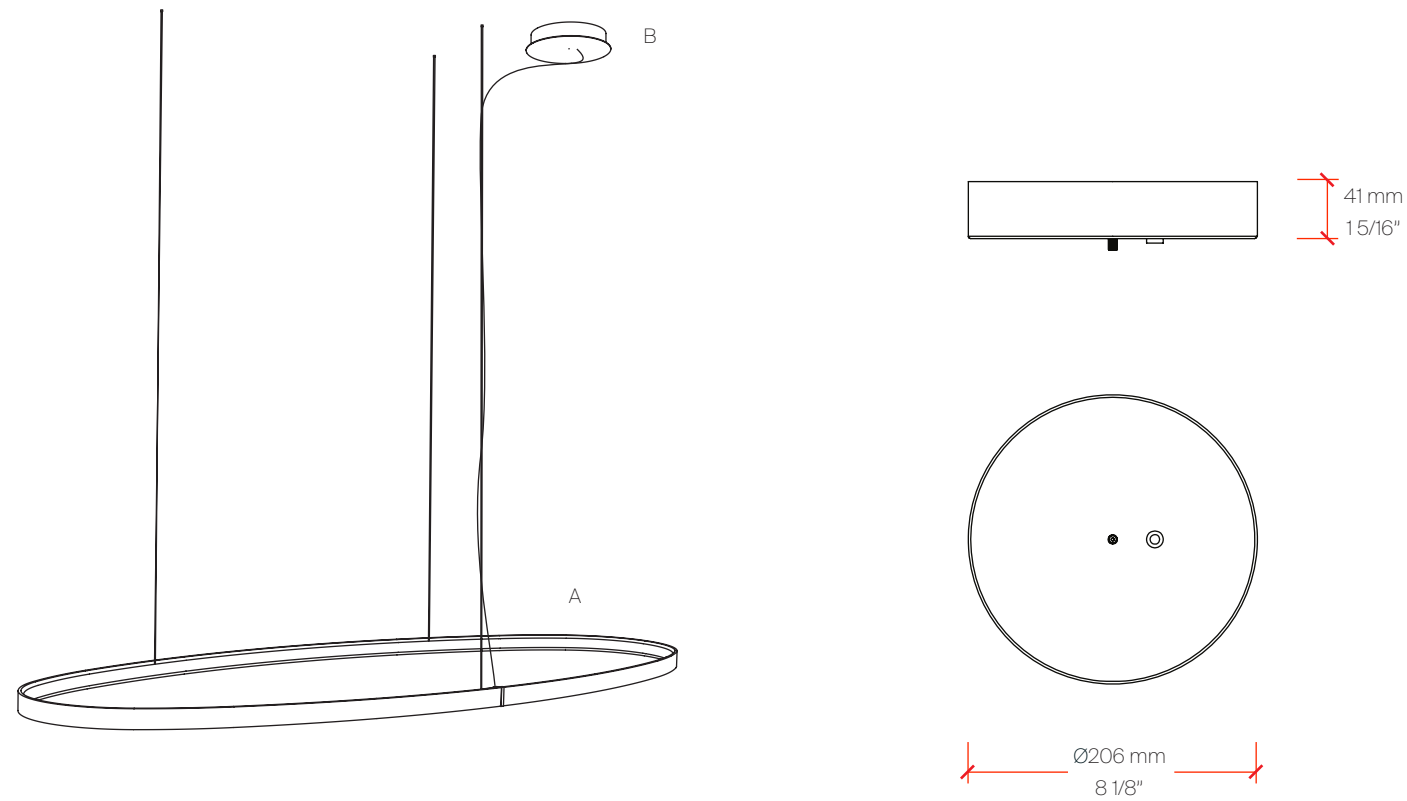

28

CONFIGURATION M

30

CONFIGURATION A

CONFIGURATION A

Perspective View

Bill of Materials

Item	Model #	Qty	Description
A	D81636R9-	1	Zero Round - Suspension - 740mm / 29 1/8" - 34W LED - 24Vdc - 2700K / 3000K - CRI >90 - White / Black / Bronze / Matt Brass / Titanium
B	D89058-	1	Zero Round Canopy - Ø206mm / 8 1/8" - For One Suspension - Non-dimming / 0-10Vdc Dimming Driver Included - 120/277Vac - White / Black / Bronze / Matt Brass / Titanium

CONFIGURATION B

CONFIGURATION B

Perspective View

Bill of Materials

Item	Model #	Qty	Description
A	D81635R9-	1	Zero Round - Suspension - 500mm / 19 11/16" - 25W LED - 24Vdc - 2700K / 3000K - CRI >90 - White / Black / Bronze / Matt Brass / Titanium
B	D81636R9-	1	Zero Round - Suspension - 740mm / 29 1/8" - 34W LED - 24Vdc - 2700K / 3000K - CRI >90 - White / Black / Bronze / Matt Brass / Titanium
C	D89059-	1	Zero Round Canopy - Ø325mm / 12 13/16" - For Two Suspensions - Non-dimming / 0-10Vdc Dimming Driver Included - 120/277Vac - White / Black / Bronze / Matt Brass / Titanium

CONFIGURATION C

CONFIGURATION C

Perspective View

Bill of Materials

Item	Model #	Qty	Description
A	D81630R9-	1	Zero Round - Suspension - 970mm / 38 3/16" - 47W LED - 24Vdc - 2700K / 3000K - CRI >90 - White / Black / Bronze / Matt Brass / Titanium
B	D81635R9-	1	Zero Round - Suspension - 500mm / 19 11/16" - 25W LED - 24Vdc - 2700K / 3000K - CRI >90 - White / Black / Bronze / Matt Brass / Titanium
C	D81636R9-	1	Zero Round - Suspension - 740mm / 29 1/8" - 34W LED - 24Vdc - 2700K / 3000K - CRI >90 - White / Black / Bronze / Matt Brass / Titanium
D	D89060-	1	Zero Round Canopy - Ø325mm / 12 13/16" - For Three Suspensions - Non-dimming / 0-10Vdc Dimming Driver Included - 120/277Vac - White / Black / Bronze / Matt Brass / Titanium