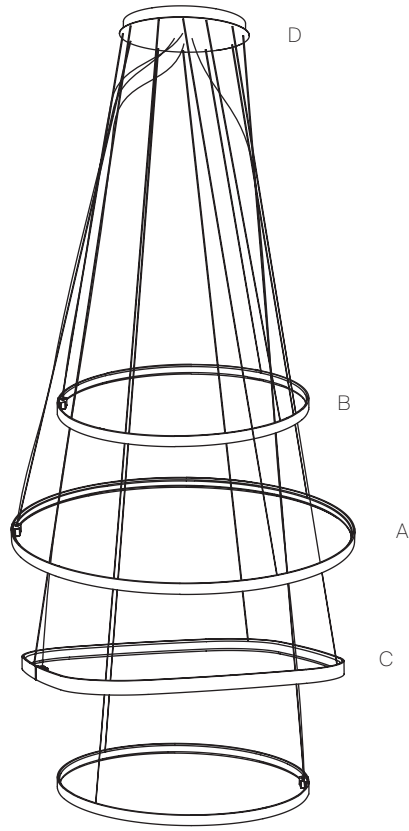

CONFIGURATION H