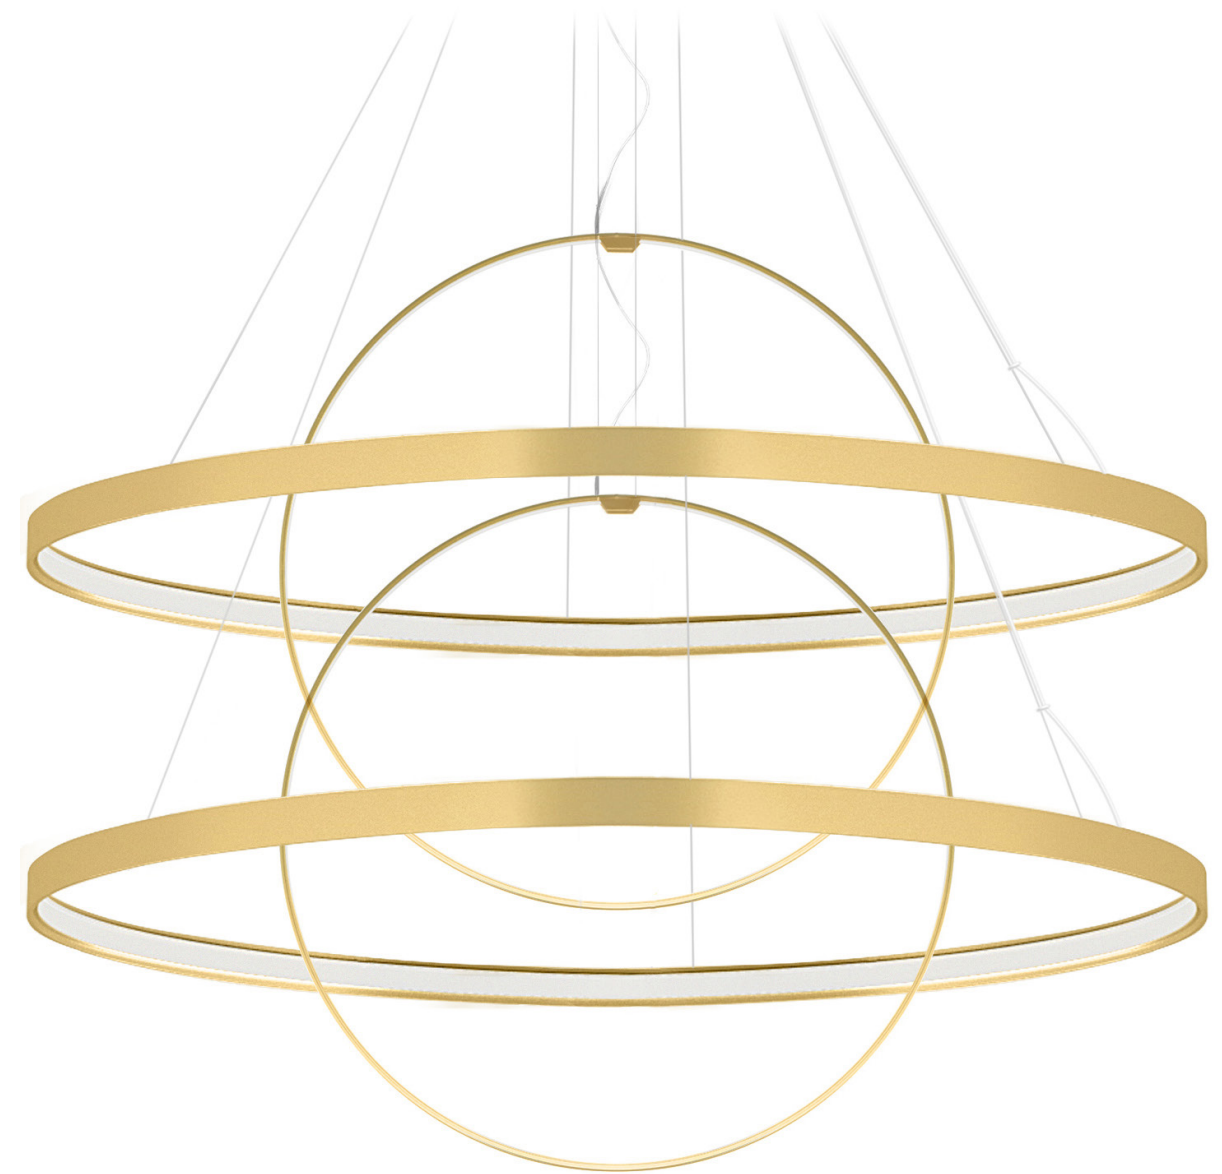

CONFIGURATION M

Perspective View