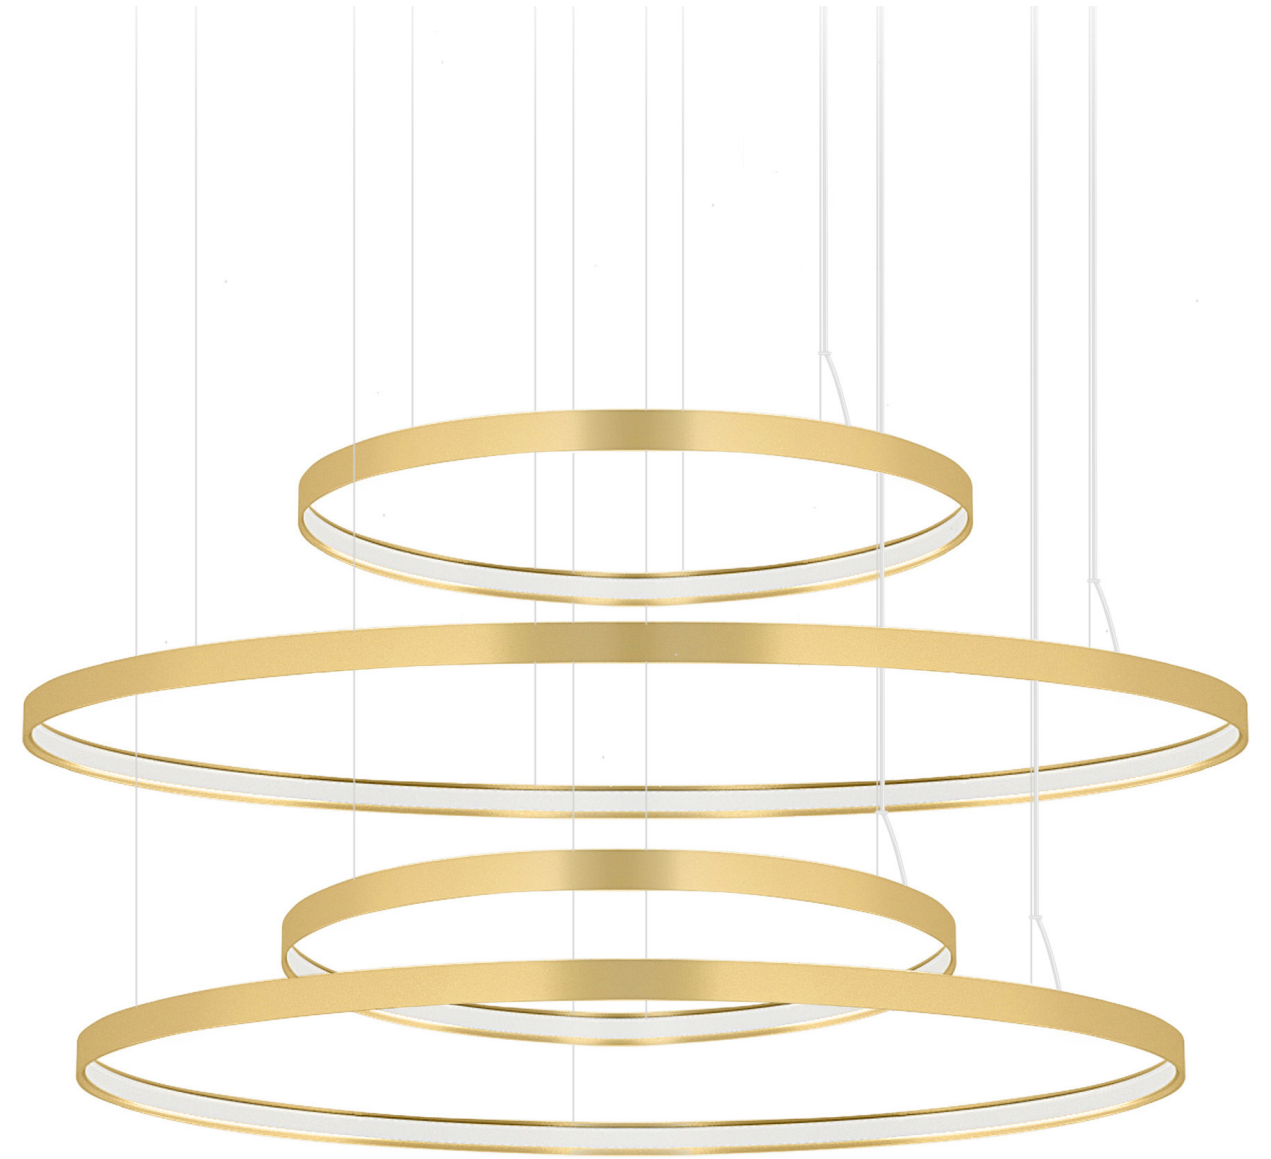

CONFIGURATION D

Perspective View

Bill of Materials

Item	Model #	Qty	Description
A	D81630R9-	1	Zero Round - Suspension - 970mm / 38 3/16" - 47W LED - 24Vdc - 2700K / 3000K - CRI >90 - White / Black / Bronze / Matt Brass / Titanium
B	D81635R9-	2	Zero Round - Suspension - 500mm / 19 11/16" - 25W LED - 24Vdc - 2700K / 3000K - CRI >90 - White / Black / Bronze / Matt Brass / Titanium
C	D81636R9-	1	Zero Round - Suspension - 740mm / 29 1/8" - 34W LED - 24Vdc - 2700K / 3000K - CRI >90 - White / Black / Bronze / Matt Brass / Titanium
D	D89061-	1	Zero Round Canopy - Ø325mm / 12 13/16" - For Four Suspensions - Non-dimming / 0-10Vdc Dimming Driver Included - 120/277Vac - White / Black / Bronze / Matt Brass / Titanium