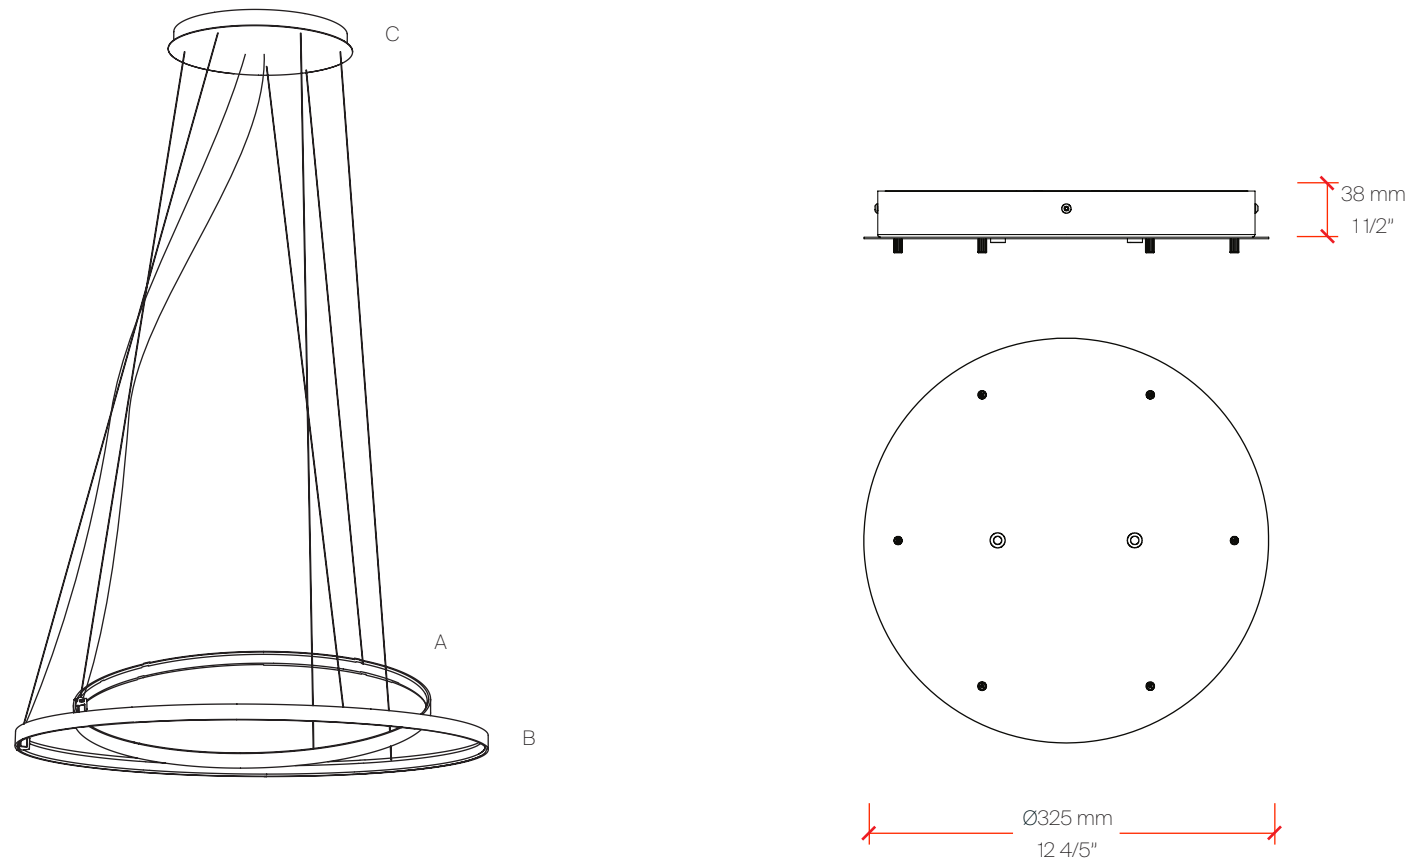

CONFIGURATION D

CONFIGURATION D

Perspective View

Bill of Materials

Item	Model #	Qty	Description
A	D81630R9-	1	Zero Round - Suspension - 970mm / 38 3/16" - 47W LED - 24Vdc - 2700K / 3000K - CRI >90 - White / Black / Bronze / Matt Brass / Titanium
B	D81635R9-	2	Zero Round - Suspension - 500mm / 19 11/16" - 25W LED - 24Vdc - 2700K / 3000K - CRI >90 - White / Black / Bronze / Matt Brass / Titanium
C	D81636R9-	1	Zero Round - Suspension - 740mm / 29 1/8" - 34W LED - 24Vdc - 2700K / 3000K - CRI >90 - White / Black / Bronze / Matt Brass / Titanium
D	D89061-	1	Zero Round Canopy - Ø325mm / 12 13/16" - For Four Suspensions - Non-dimming / 0-10Vdc Dimming Driver Included - 120/277Vac - White / Black / Bronze / Matt Brass / Titanium

CONFIGURATION E

CONFIGURATION E

Perspective View

Bill of Materials

Item	Model #	Qty	Description
A	D81636R9-	1	Zero Round - Suspension - 740mm / 29 1/8" - 34W LED - 24Vdc - 2700K / 3000K - CRI >90 - White / Black / Bronze / Matt Brass / Titanium
B	D89103-	1	Zero Shapes - Canopy for 1 Horizontal Suspension with joined steel cables - including power supply - 0-10V Dimming - White / Black / Bronze / Matt Brass / Titanium

CONFIGURATION F

CONFIGURATION F

Perspective View

Bill of Materials

Item	Model #	Qty	Description
A	D81635R9-	1	Zero Round - Suspension - 500mm / 19 11/16" - 25W LED - 24Vdc - 2700K / 3000K - CRI >90 - White / Black / Bronze / Matt Brass / Titanium
B	D81636R9-	1	Zero Round - Suspension - 740mm / 29 1/8" - 34W LED - 24Vdc - 2700K / 3000K - CRI >90 - White / Black / Bronze / Matt Brass / Titanium
C	D89062-	1	Zero Round Canopy - Ø325mm / 12 13/16" - For Two Suspensions with joined steel cables - Non-dimming / 0-10Vdc Dimming Driver Included - 120/277Vac - White / Black / Bronze / Matt Brass / Titanium