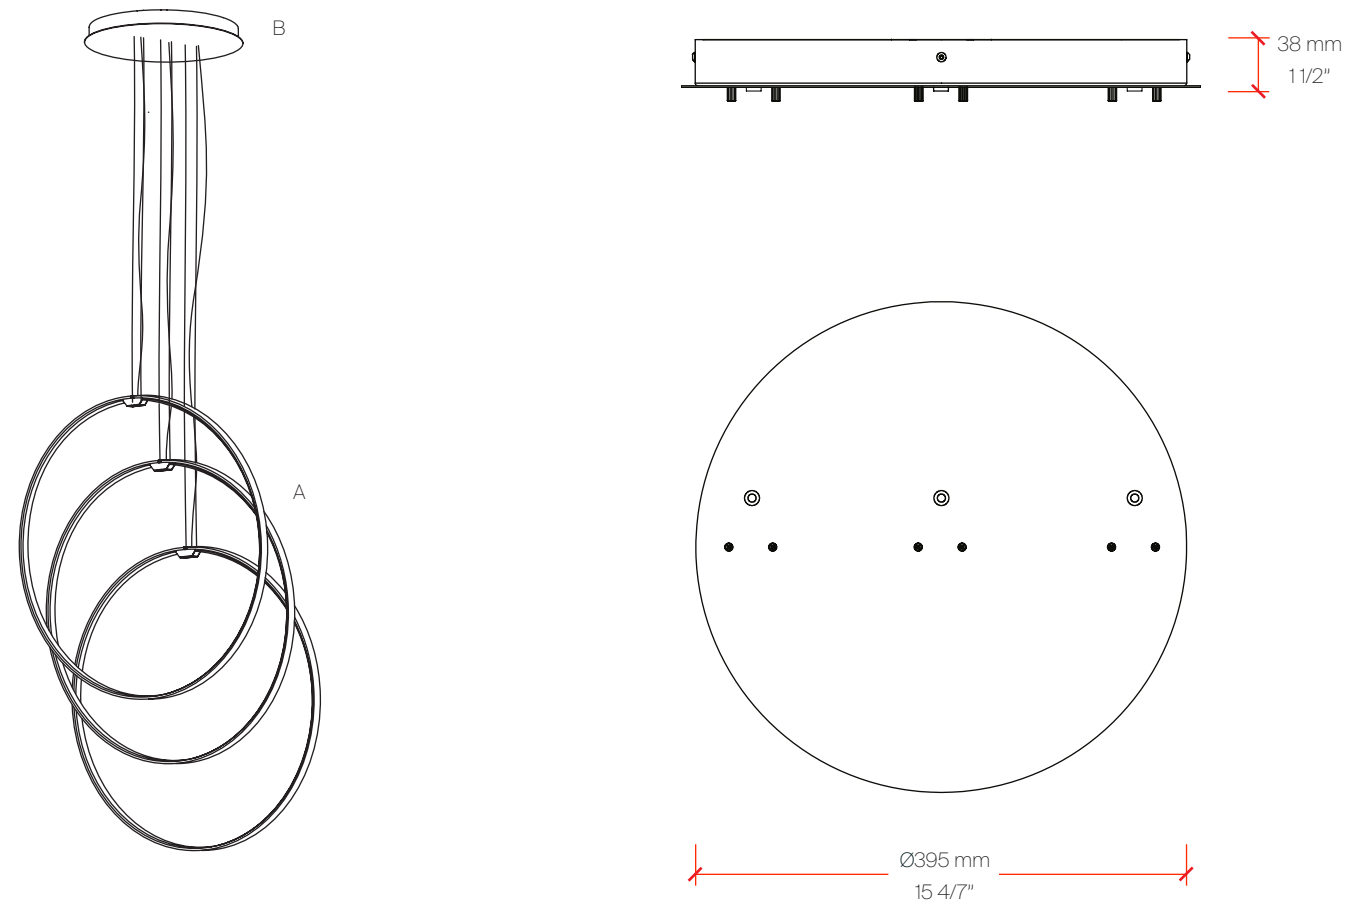

CONFIGURATION J