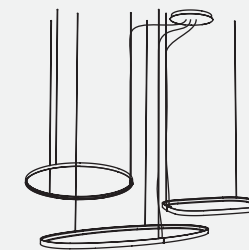

# PANZERI

CONFIGURATION A

06

CONFIGURATION B

08

CONFIGURATION C

10

CONFIGURATION D

12

CONFIGURATION E

14

CONFIGURATION F

16

CONFIGURATION G

18

CONFIGURATION H

20

CONFIGURATION I

22

CONFIGURATION J

24

CONFIGURATION K

26

CONFIGURATION L

28

CONFIGURATION M

30

CONFIGURATION A

CONFIGURATION A

Perspective View

Bill of Materials

Item	Model #	Qty	Description
A	D81636R9-	1	Zero Round - Suspension - 740mm / 29 1/8" - 34W LED - 24Vdc - 2700K / 3000K - CRI >90 - White / Black / Bronze / Matt Brass / Titanium
B	D89058-	1	Zero Round Canopy - Ø206mm / 8 1/8" - For One Suspension - Non-dimming / 0-10Vdc Dimming Driver Included - 120/277Vac - White / Black / Bronze / Matt Brass / Titanium