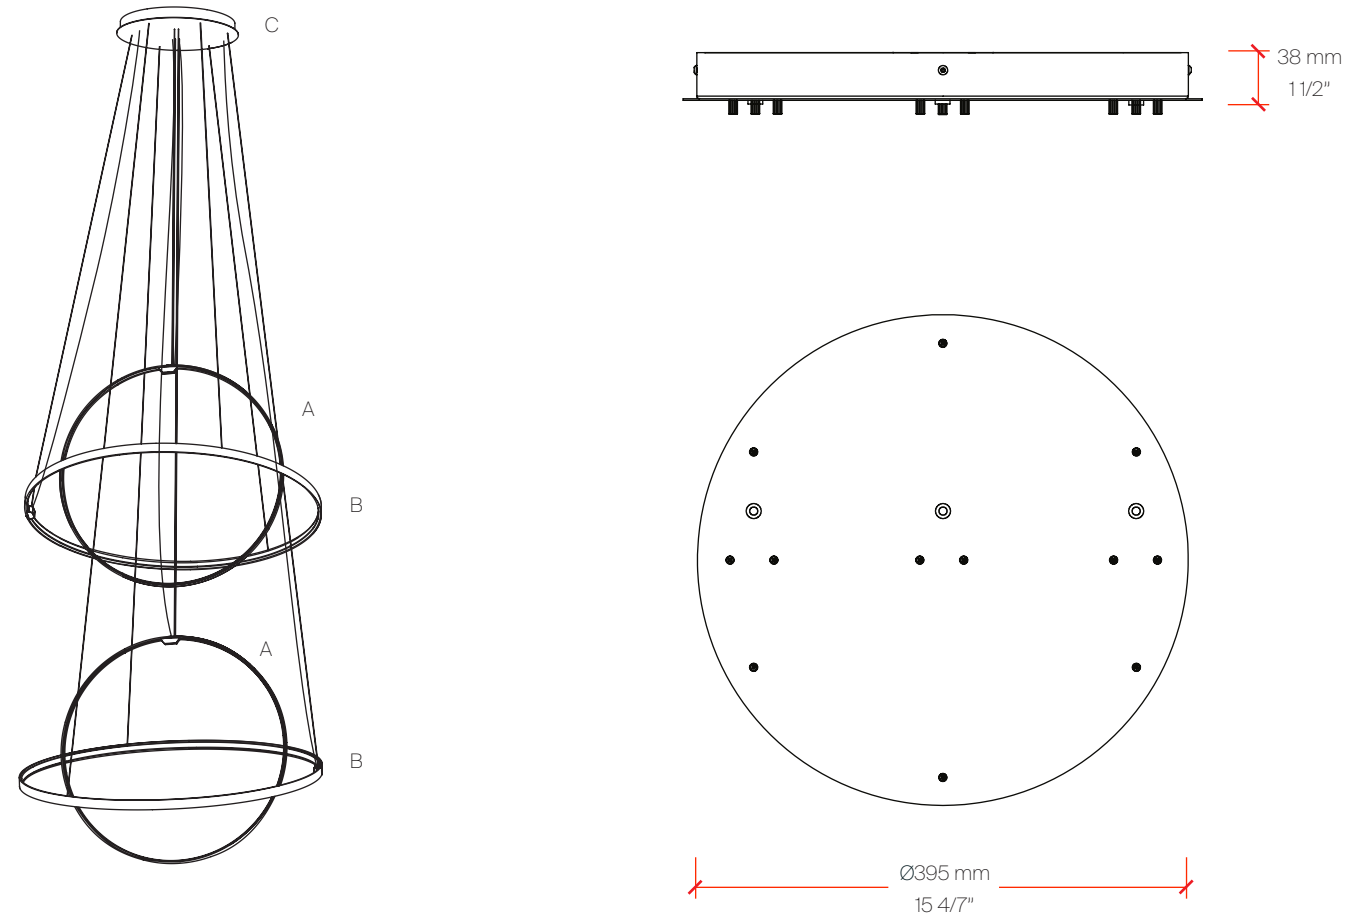

CONFIGURATION M