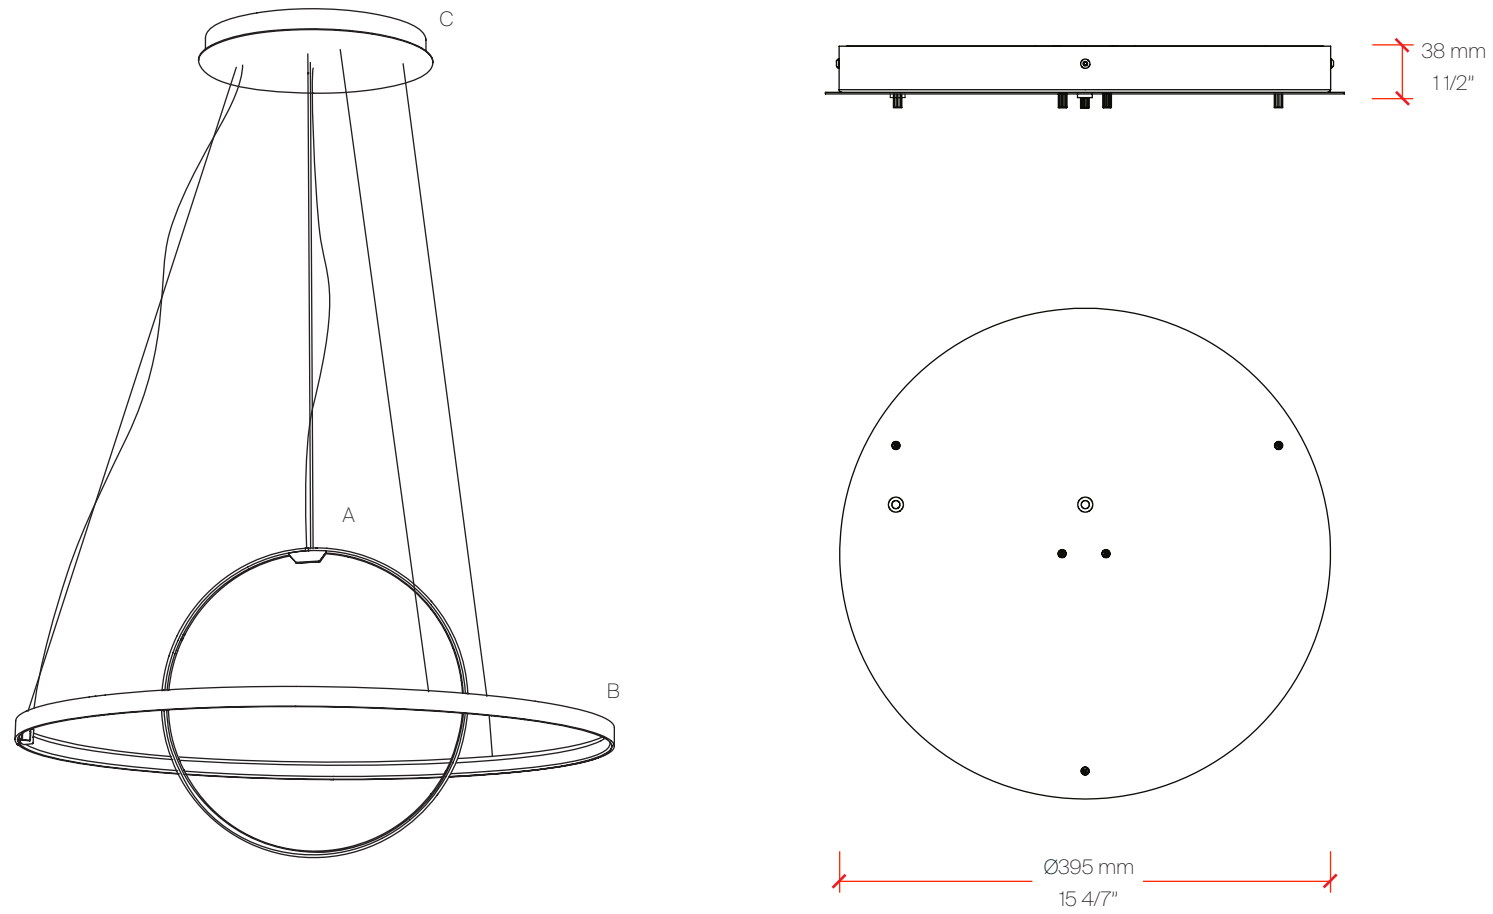

CONFIGURATION K