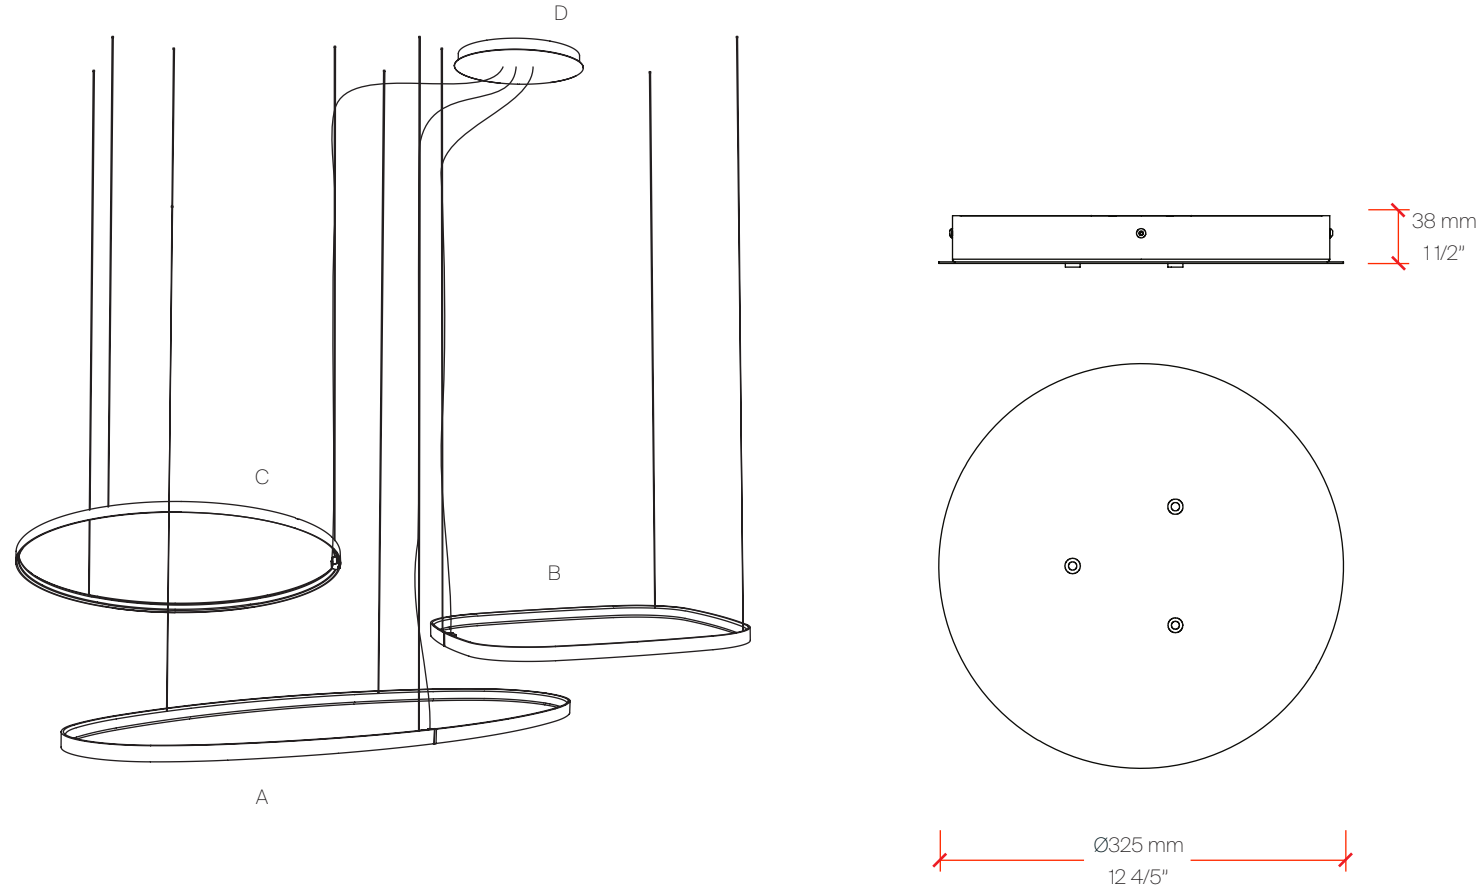

28

CONFIGURATION M

30

CONFIGURATION A

CONFIGURATION A

Perspective View

Bill of Materials

Item	Model #	Qty	Description
A	D81636R9-	1	Zero Round - Suspension - 740mm / 29 1/8" - 34W LED - 24Vdc - 2700K / 3000K - CRI >90 - White / Black / Bronze / Matt Brass / Titanium
B	D89058-	1	Zero Round Canopy - Ø206mm / 8 1/8" - For One Suspension - Non-dimming / 0-10Vdc Dimming Driver Included - 120/277Vac - White / Black / Bronze / Matt Brass / Titanium

CONFIGURATION B

CONFIGURATION B

Perspective View

Bill of Materials

Item	Model #	Qty	Description
A	D81635R9-	1	Zero Round - Suspension - 500mm / 19 11/16" - 25W LED - 24Vdc - 2700K / 3000K - CRI >90 - White / Black / Bronze / Matt Brass / Titanium
B	D81636R9-	1	Zero Round - Suspension - 740mm / 29 1/8" - 34W LED - 24Vdc - 2700K / 3000K - CRI >90 - White / Black / Bronze / Matt Brass / Titanium
C	D89059-	1	Zero Round Canopy - Ø325mm / 12 13/16" - For Two Suspensions - Non-dimming / 0-10Vdc Dimming Driver Included - 120/277Vac - White / Black / Bronze / Matt Brass / Titanium

CONFIGURATION C

CONFIGURATION C

Perspective View

Bill of Materials

Item	Model #	Qty	Description
A	D81630R9-	1	Zero Round - Suspension - 970mm / 38 3/16" - 47W LED - 24Vdc - 2700K / 3000K - CRI >90 - White / Black / Bronze / Matt Brass / Titanium
B	D81635R9-	1	Zero Round - Suspension - 500mm / 19 11/16" - 25W LED - 24Vdc - 2700K / 3000K - CRI >90 - White / Black / Bronze / Matt Brass / Titanium
C	D81636R9-	1	Zero Round - Suspension - 740mm / 29 1/8" - 34W LED - 24Vdc - 2700K / 3000K - CRI >90 - White / Black / Bronze / Matt Brass / Titanium
D	D89060-	1	Zero Round Canopy - Ø325mm / 12 13/16" - For Three Suspensions - Non-dimming / 0-10Vdc Dimming Driver Included - 120/277Vac - White / Black / Bronze / Matt Brass / Titanium