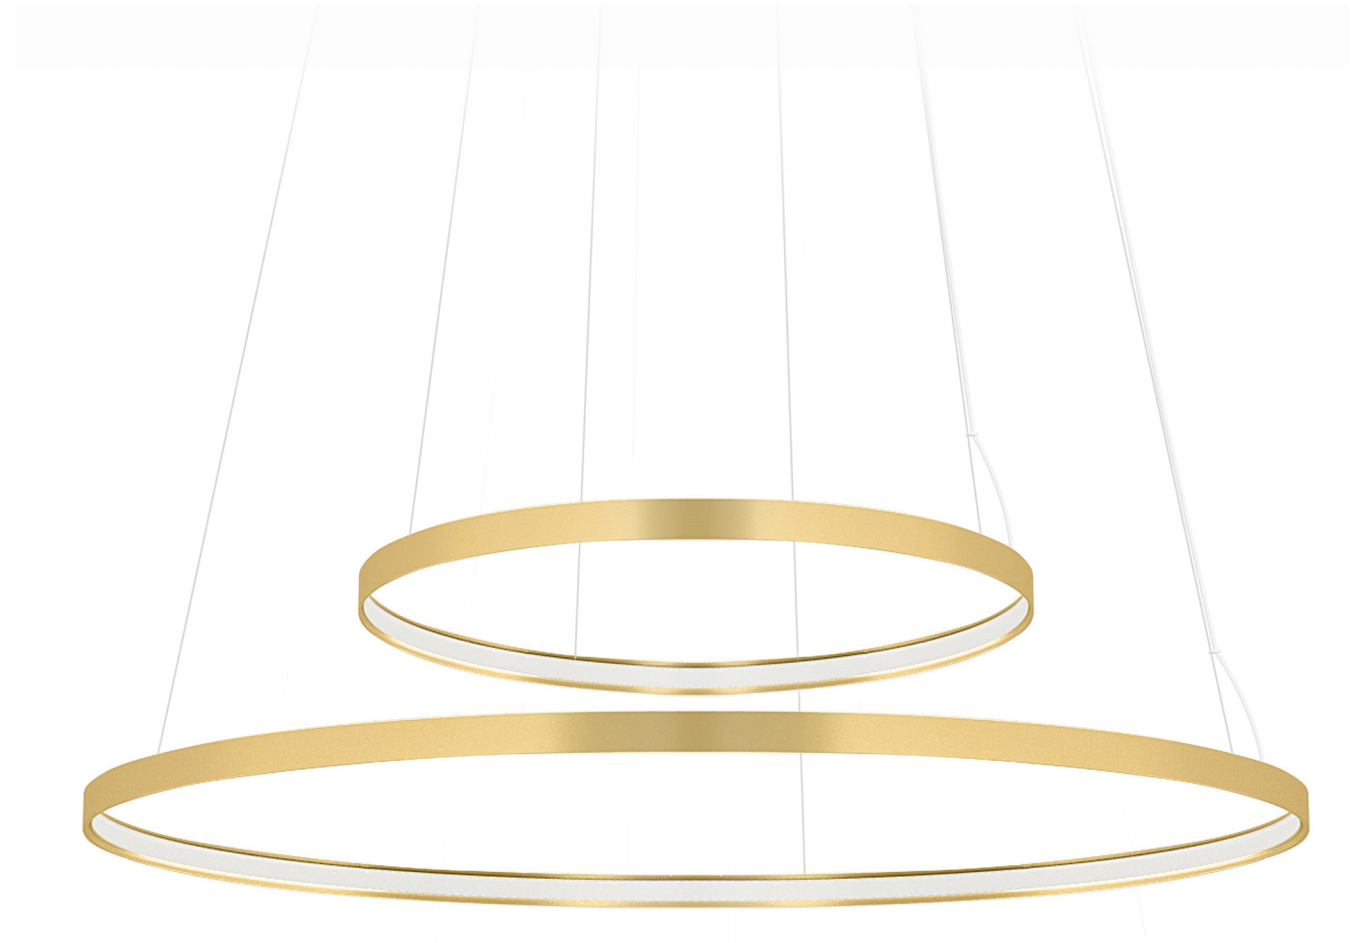

CONFIGURATION D

CONFIGURATION D

Perspective View

Bill of Materials

Item	Model #	Qty	Description
A	D81630R9-	1	Zero Round - Suspension - 970mm / 38 3/16" - 47W LED - 24Vdc - 2700K / 3000K - CRI >90 - White / Black / Bronze / Matt Brass / Titanium
B	D81635R9-	2	Zero Round - Suspension - 500mm / 19 11/16" - 25W LED - 24Vdc - 2700K / 3000K - CRI >90 - White / Black / Bronze / Matt Brass / Titanium
C	D81636R9-	1	Zero Round - Suspension - 740mm / 29 1/8" - 34W LED - 24Vdc - 2700K / 3000K - CRI >90 - White / Black / Bronze / Matt Brass / Titanium
D	D89061-	1	Zero Round Canopy - Ø325mm / 12 13/16" - For Four Suspensions - Non-dimming / 0-10Vdc Dimming Driver Included - 120/277Vac - White / Black / Bronze / Matt Brass / Titanium

CONFIGURATION E

CONFIGURATION E

Perspective View

Bill of Materials

Item	Model #	Qty	Description
A	D81636R9-	1	Zero Round - Suspension - 740mm / 29 1/8" - 34W LED - 24Vdc - 2700K / 3000K - CRI >90 - White / Black / Bronze / Matt Brass / Titanium
B	D89103-	1	Zero Shapes - Canopy for 1 Horizontal Suspension with joined steel cables - including power supply - 0-10V Dimming - White / Black / Bronze / Matt Brass / Titanium

CONFIGURATION F

CONFIGURATION F

Perspective View

Bill of Materials

Item	Model #	Qty	Description
A	D81635R9-	1	Zero Round - Suspension - 500mm / 19 11/16" - 25W LED - 24Vdc - 2700K / 3000K - CRI >90 - White / Black / Bronze / Matt Brass / Titanium
B	D81636R9-	1	Zero Round - Suspension - 740mm / 29 1/8" - 34W LED - 24Vdc - 2700K / 3000K - CRI >90 - White / Black / Bronze / Matt Brass / Titanium
C	D89062-	1	Zero Round Canopy - Ø325mm / 12 13/16" - For Two Suspensions with joined steel cables - Non-dimming / 0-10Vdc Dimming Driver Included - 120/277Vac - White / Black / Bronze / Matt Brass / Titanium