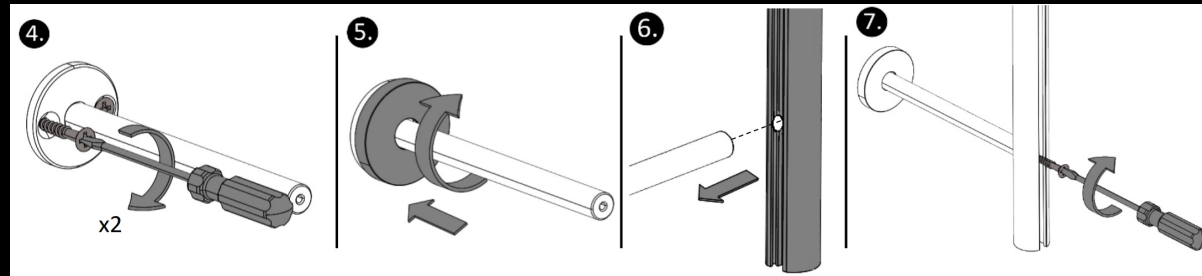

End caps are plugged in. For round rails, additionally glued to ensure a better hold.

JUST BLACK TRACK INSTALLATION

The round suspended track can also be set up as a POLE system.

x2

x2

x2

JUST BLACK TRACK OVERVIEW INSERTS