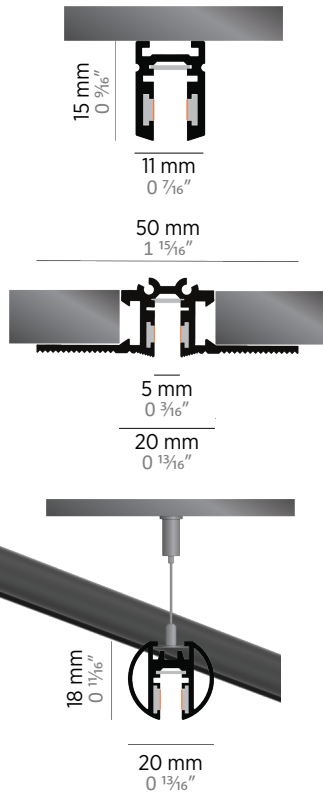

The track segments have notches at one end to allow the feed to be channeled away more easily.

In addition, all rails already have holes so that no drilling is necessary during installation.