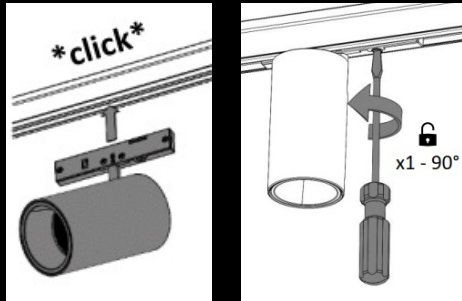

INVADER INSERT

Dimensions:	Ø60mm x 43mm (2 3/8" X 1 1/16")
lm output:	411 lm
power cons.:	4.8 W
CCT:	3000 K
CRI:	94

JUST BLACK TRACK INVADER

Some inserts are only fixed magnetically

Most inserts are also mechanically locked.