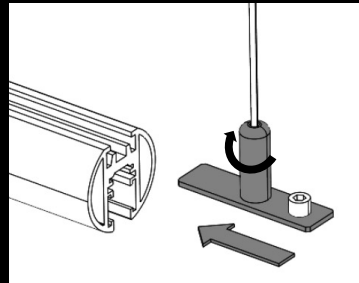

JUST BLACK TRACK INSTALLATION

Rails can be cut to length if required

Mechanical connectors are hammered in with a rubber mallet.

The power feed is clicked in and a notch in the track guides the cable to the end.

20mm cutout for recessed track and foam cover for easy plastering.

Track has mounting holes and is supplied with screws. These must be used as they have an extremely flat screw head.

The suspension bracket of the suspended track is inserted from the side