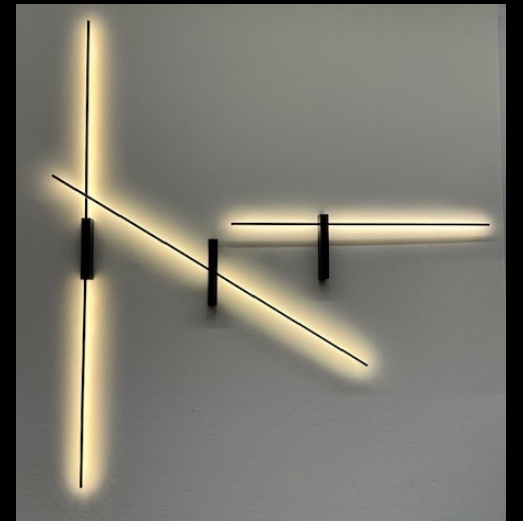

Discover our JUST BLACK LINES.

Linear, clear and precise, like an architect's plan that forms the basis for an impressive building and at the same time delicate and filigree, like a fine pencil stroke that brings a sketch to life.

JUST BLACK LINES WALL LIGHTS

Only 3 luminaires but endless combinations.

The LINE ADJUSTABLE has a slightly greater distance from the wall so that it can be positioned in front of the other two LINE models without any problems. This makes overlapping lines of light possible. This and the fact that the LINE ADJUSTABLE can be rotated allow for versatile lighting arrangements.