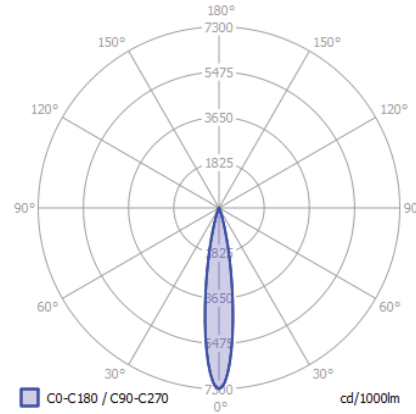

JUST BLACK TRACK
IMAGINE INSERT

15* Lens

Dimensions:

Ø25mm x 48mm
(1" x 1 7/8")

Ø35mm x 58/83mm
(1 3/8" x 2 5/16" / 3 1/4")

Ø45mm x 63mm
(1 3/4" x 2 1/2")

Beamangle:

15* / 24* / 36*

15* / 24* / 36*

15* / 24* / 36*

lm output:

138 lm

365lm

492lm

power cons.:

2.4 W

5.0 W

7.9 W

CCT:

3000 K

3000 K

3000 K

CRI:

89

94

94