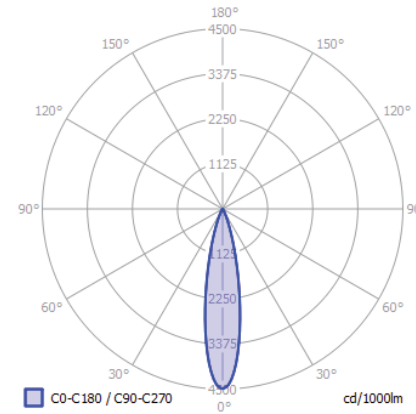

CRI: 95

JUST BLACK TRACK
IMAGINE INSERT

15* Lens

24* Lens

36* Lens

Dimensions:

Ø25mm x 48mm
(1" x 1 7/8")

Ø35mm x 58/83mm
(1 3/8" x 2 5/16" / 3 1/4")

Ø45mm x 63mm
(1 3/4" x 2 1/2")

Beamangle:

15* / 24* / 36*

15* / 24* / 36*

15* / 24* / 36*

lm output:

138 lm

365lm