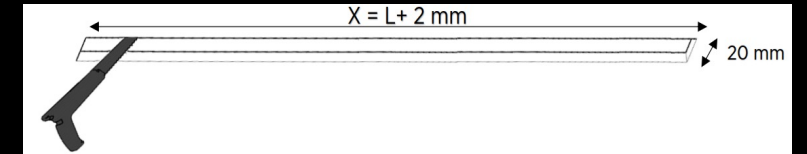

20mm cutout for recessed track and foam cover for easy plastering.