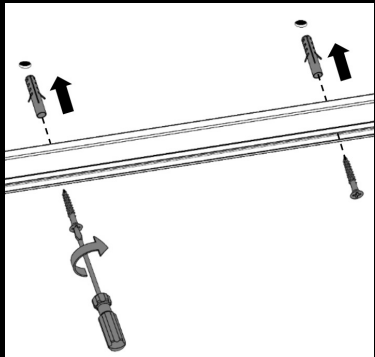

This plate comes with grub screws. The installation rail is connected with the mechanical connecting plates 140-1415 (set of 2) per connection point. These plates also come with grub screws.

JUST BLACK TRACK

JUST BLACK TRACK INSTALLATION

Rails can be cut to length if required

Mechanical connectors are hammered in with a rubber mallet.

The power feed is clicked in and a notch in the track guides the cable to the end.

20mm cutout for recessed track and foam cover for easy plastering.

Track has mounting holes and is supplied with screws. These must be used as they have an extremely flat screw head.

The suspension bracket of the suspended track is inserted from the side