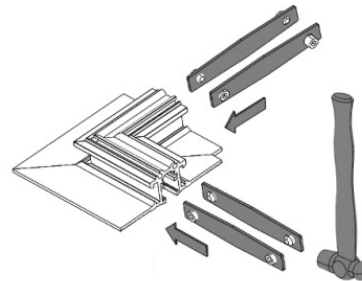

PENDANT TRACK
1000mm/ 2000mm
39 3/8" / 78 3/4"

The track segments have notches at one end to allow the feed to be channeled away more easily.

In addition, all rails already have holes so that no drilling is necessary during installation.

JUST BLACK TRACK

ARCS

The curves have a 100 mm straight end piece on both sides. This is necessary so that the linear connectors can be placed in a straight rail segment.

Theoretically, it is possible to place light inserts in the two largest bends. However, this is not actually intended.

The FLEXLINE light insert can be placed in curves.

JUST BLACK TRACK

MECHANICAL CONNECTORS

The suspended track round and attachment rail are connected with a mechanical connecting plate 350-2729 per connection point.

This plate comes with grub screws. The installation rail is connected with the mechanical connecting plates 140-1415 (set of 2) per connection point. These plates also come with grub screws.

JUST BLACK TRACK