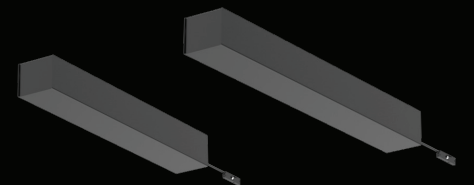

JUST BLACK TRACK

OVERVIEW COMPONENTS