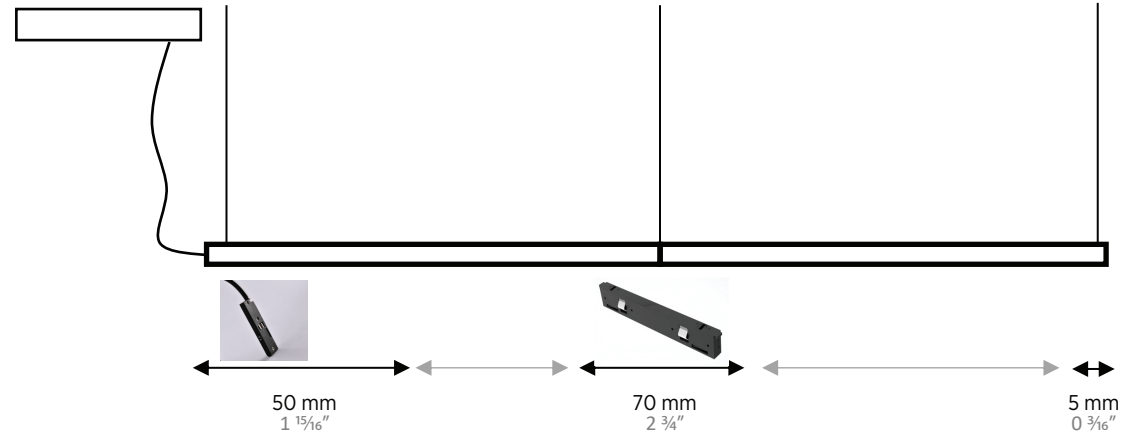

JUST BLACK TRACK

ARCS

The curves have a 100 mm straight end piece on both sides. This is necessary so that the linear connectors can be placed in a straight rail segment.

Theoretically, it is possible to place light inserts in the two largest bends. However, this is not actually intended.

This plate comes with grub screws. The installation rail is connected with the mechanical connecting plates 140-1415 (set of 2) per connection point. These plates also come with grub screws.

JUST BLACK TRACK

SPACE CONSUMPTION

TRIMLESS und SURFACE

L-piece (wall-wall) and L-piece (ceiling-wall) each take up 80*80mm of space with the flexible connector. 50mm consumption in the track.

PENDANT

There is also an L piece for the suspended round track. This also takes up 50*50mm of space with the flexible connector.