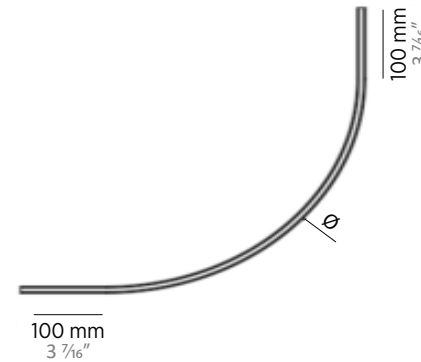

JUST BLACK TRACK

ARCS

The curves have a 100 mm straight end piece on both sides. This is necessary so that the linear connectors can be placed in a straight rail segment.

Theoretically, it is possible to place light inserts in the two largest bends. However, this is not actually intended.