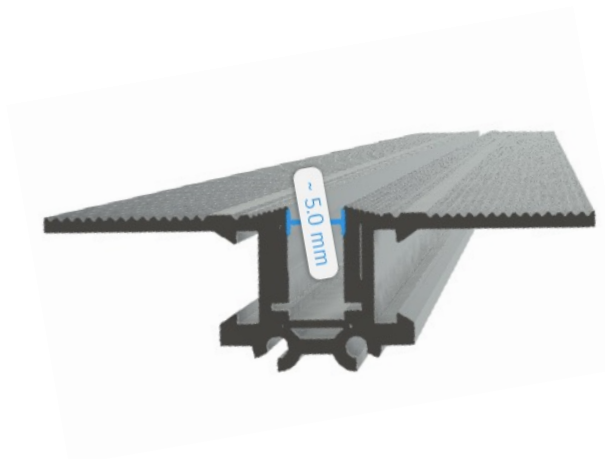

SUSPENDED

1000/2000 mm
39 3/8" / 78 3/4"

LINE
DOUBLE

1500 mm
59 1/16"

LINE
ADJUSTABLE

1200 mm
47 1/4"

LINE

900 mm
35 7/16"

HALO Pendant

400/600/800 mm
15 3/4" / 23 5/8" / 31 1/2"

HALO Wall

400/600/800 mm
15 3/4" / 23 5/8" / 31 1/2"

HALO Insert

400/600/800 mm
15 3/4" / 23 5/8" / 31 1/2"

JUST BLACK TECHNOLOGY

ALL UNDER 10

JUST BLACK TRACK
SURFACE

JUST BLACK TRACK
SUSPENDED

JUST BLACK TRACK
TRIMLESS

JUST BLACK LINES

JUST BLACK HALOS

JUST BLACK TRACK SYSTEM

The complete solution for minimalist and versatile lighting.

The square JUST BLACK TRACK surface-mounted track enables elegant and dynamic lines that alternate seamlessly between straight and curved segments. It changes direction flexibly, whether on the same level or at the transition between wall and ceiling.