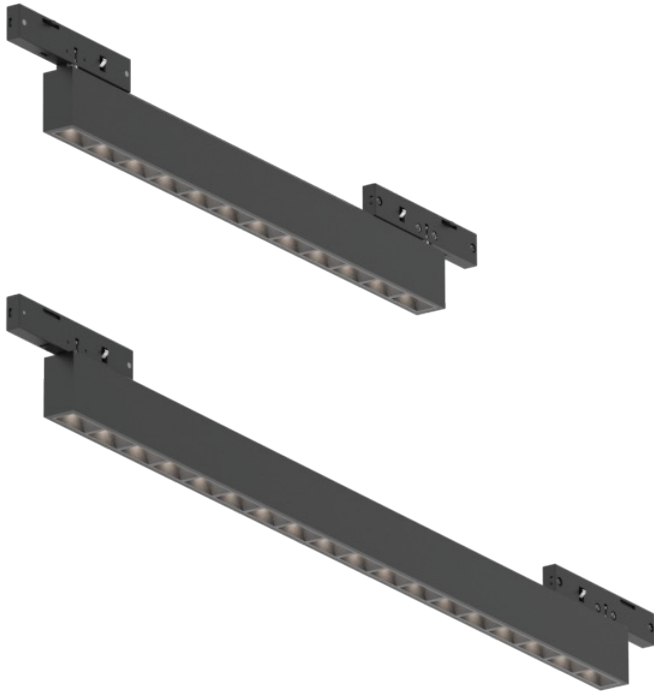

JUST BLACK TRACK

MAGIQ INSERTS

Dimensions:	196x10x18mm (7 11/16" X 0 3/16" X 0 1/16")	292x10x18mm (11 1/2" X 0 3/16" X 0 1/16")
lm output:	420 lm	633 lm
power cons.:	8.4 W	13.8 W
CCT:	3000 K	3000 K
CRI:	90	90