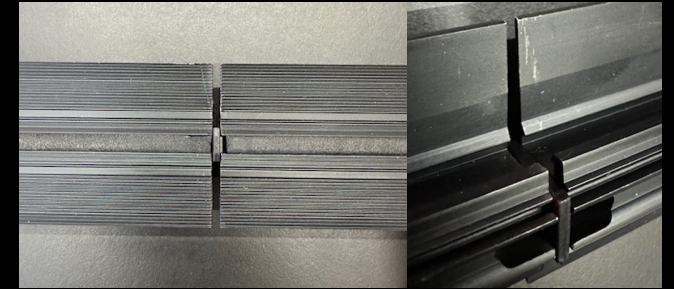

JUST BLACK TRACK FLEXLINE

Galvanic isolation for multiple feeds:

- clear separation via plastic end cap for surface and recessed track

Einbau