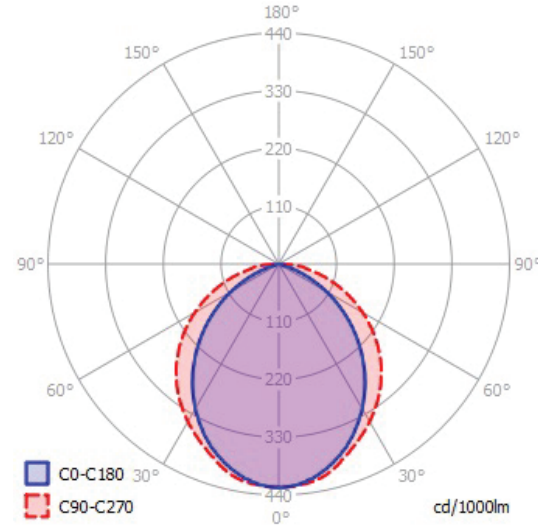

LEDLINE INSERTS

Dimensions:	600x10x18mm (23 5/8" X 0 3/16" X 0 1/16")	900x10x18mm (35 7/16" X 0 3/16" X 0 1/16")
lm output:	600 lm	900 lm
power cons.:	13.2 W	19.8 W
CCT:	3000 K	3000 K
CRI:	90	90

JUST BLACK TRACK