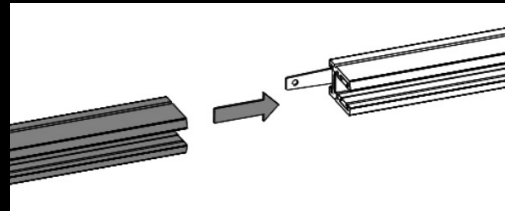

Mechanical connectors are hammered in with a rubber mallet.