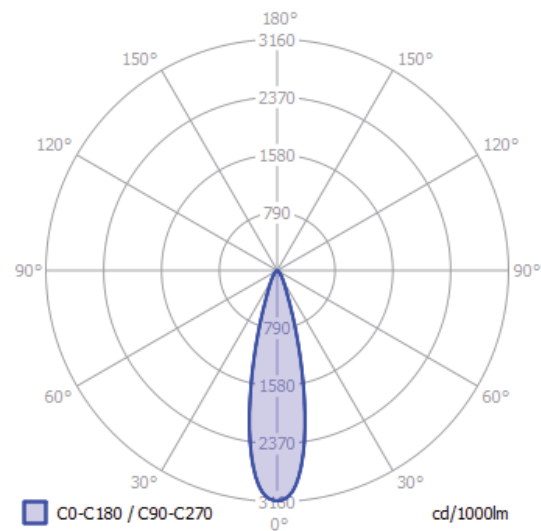

JUST BLACK TRACK

FLUTE INSERT

Dimensions:	Ø70mm x 225mm (2 ¾" X 8 7/8")
Beamangle:	24*
lm output:	407 lm
power cons.:	5.0 W
CCT:	3000 K
CRI:	94