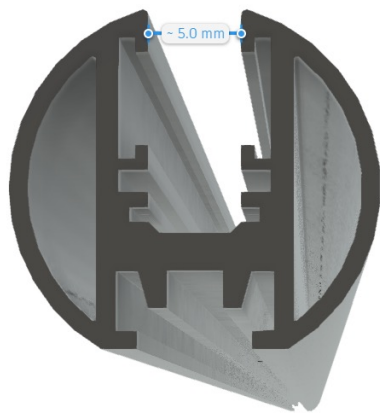

SUSPENDED

1000/2000 mm
39 3/8" / 78 3/4"

LINE
DOUBLE

1500 mm
59 1/16"

LINE
ADJUSTABLE

1200 mm
47 1/4"

LINE

900 mm
35 7/16"

HALO Pendant

400/600/800 mm
15 3/4" / 23 5/8" / 31 1/2"

HALO Wall

400/600/800 mm
15 3/4" / 23 5/8" / 31 1/2"

HALO Insert

400/600/800 mm
15 3/4" / 23 5/8" / 31 1/2"

JUST BLACK TECHNOLOGY

ALL UNDER 10

JUST BLACK TRACK
SURFACE

JUST BLACK TRACK
SUSPENDED

JUST BLACK TRACK
TRIMLESS

JUST BLACK LINES

JUST BLACK HALOS

JUST BLACK TRACK SYSTEM

The complete solution for minimalist and versatile lighting.

The square JUST BLACK TRACK surface-mounted track enables elegant and dynamic lines that alternate seamlessly between straight and curved segments. It changes direction flexibly, whether on the same level or at the transition between wall and ceiling.