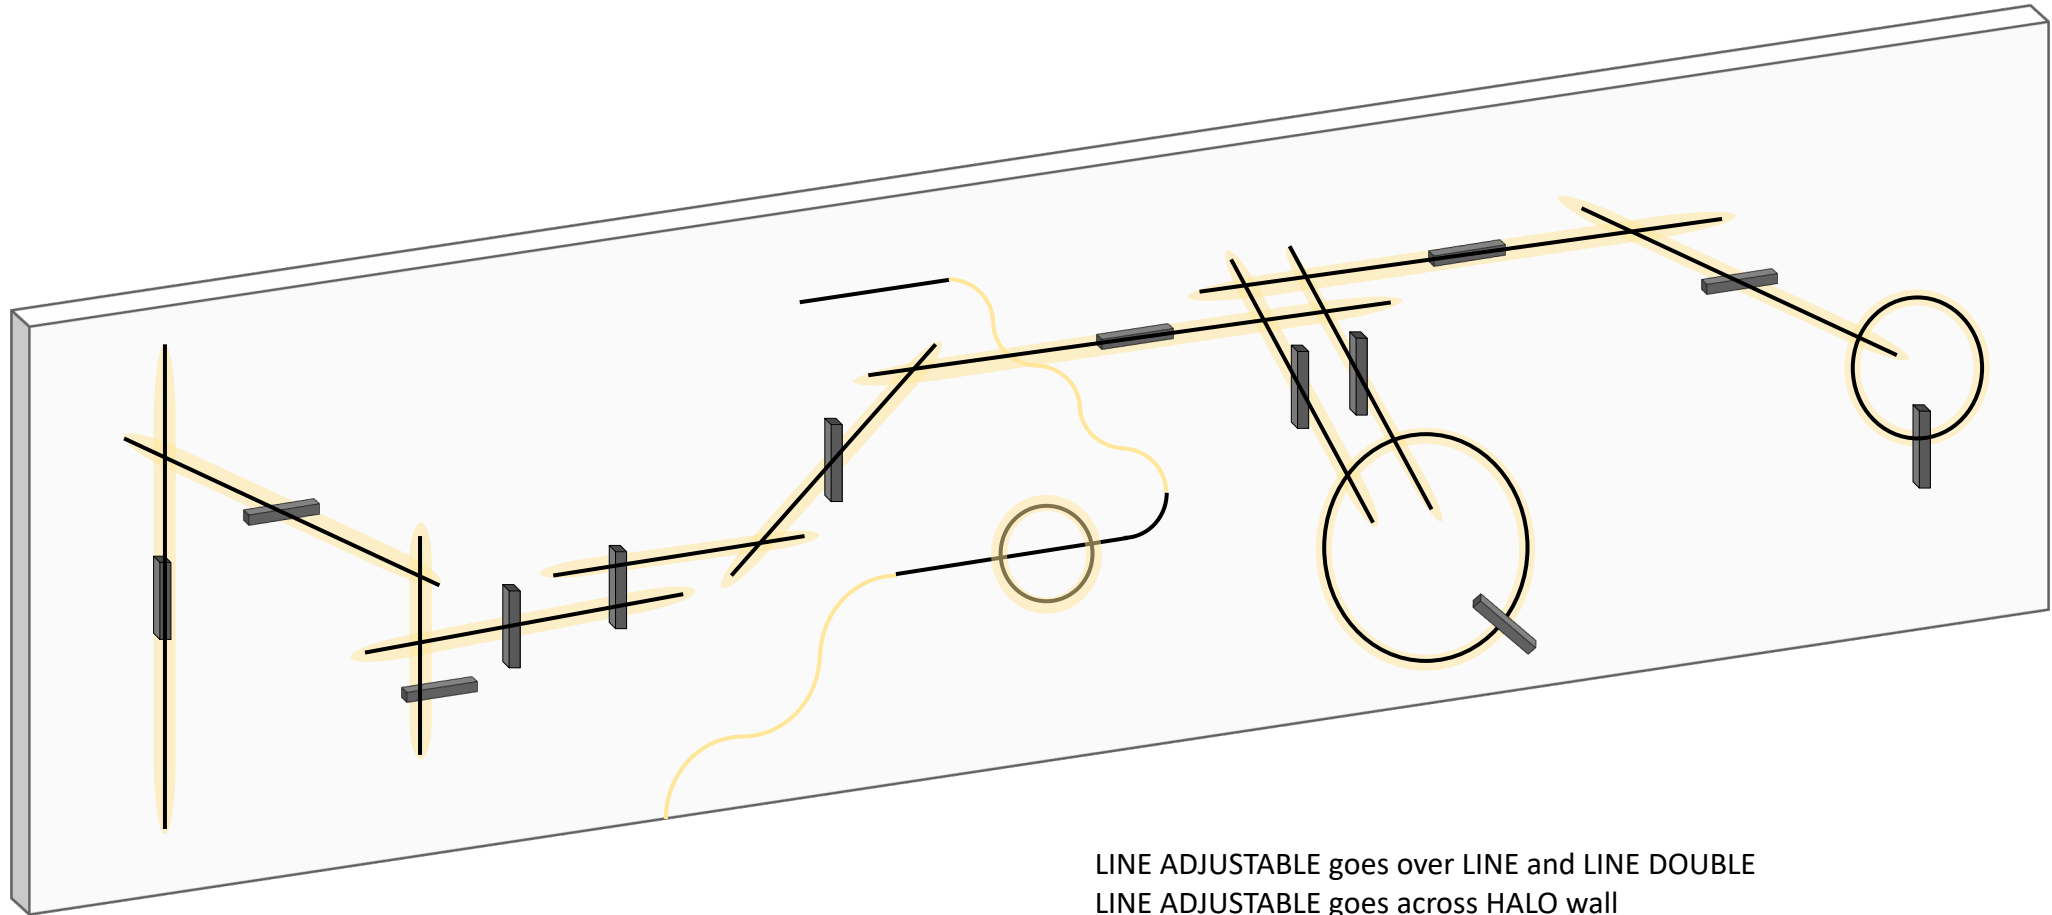

JUST BLACK

ENDLESS POSSIBILITIES

LINE ADJUSTABLE goes over LINE and LINE DOUBLE

LINE ADJUSTABLE goes across HALO wall

All LINES go over JUST BLACK SURFACE TRACK + HALO INSERT