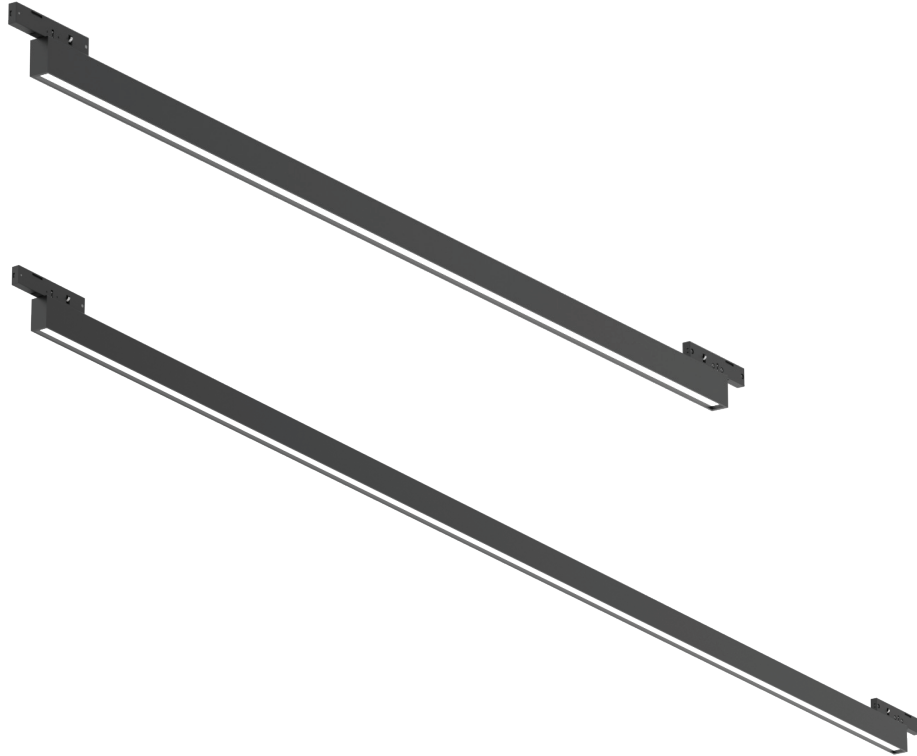

JUST BLACK TRACK

LEDLINE INSERTS

Dimensions:	600x10x18mm (23 5/8" X 0 3/16" X 0 1/16")	900x10x18mm (35 7/16" X 0 3/16" X 0 1/16")
lm output:	600 lm	900 lm
power cons.:	13.2 W	19.8 W
CCT:	3000 K	3000 K
CRI:	90	90