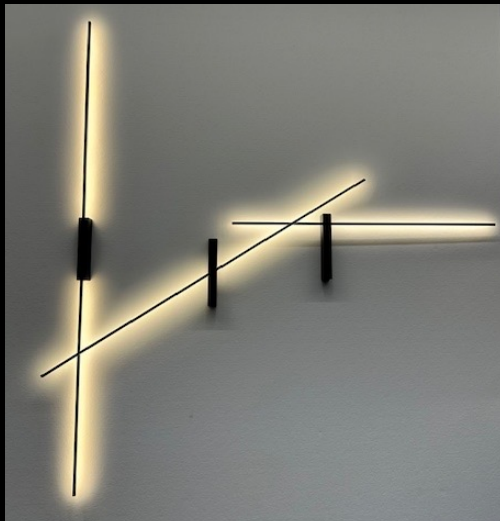

Discover our JUST BLACK LINES.

Linear, clear and precise, like an architect's plan that forms the basis for an impressive building and at the same time delicate and filigree, like a fine pencil stroke that brings a sketch to life.

JUST BLACK LINES WALL LIGHTS

Only 3 luminaires but endless combinations.

The LINE ADJUSTABLE has a slightly greater distance from the wall so that it can be positioned in front of the other two LINE models without any problems. This makes overlapping lines of light possible. This and the fact that the LINE ADJUSTABLE can be rotated allow for versatile lighting arrangements.