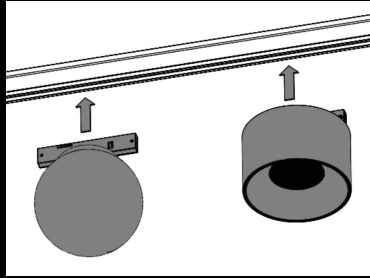

MAGIQ INSERTS

Dimensions:	196x10x18mm (7 11/16" X 0 3/16" X 0 1/16")	292x10x18mm (11 1/2" X 0 3/16" X 0 1/16")
lm output:	420 lm	633 lm
power cons.:	8.4 W	13.8 W
CCT:	3000 K	3000 K
CRI:	90	90

JUST BLACK TRACK

INVADER INSERT

Dimensions:	Ø60mm x 43mm (2 3/8" X 1 1/16")
lm output:	411 lm
power cons.:	4.8 W
CCT:	3000 K
CRI:	94

JUST BLACK TRACK INVADER

Some inserts are only fixed magnetically

Most inserts are also mechanically locked.