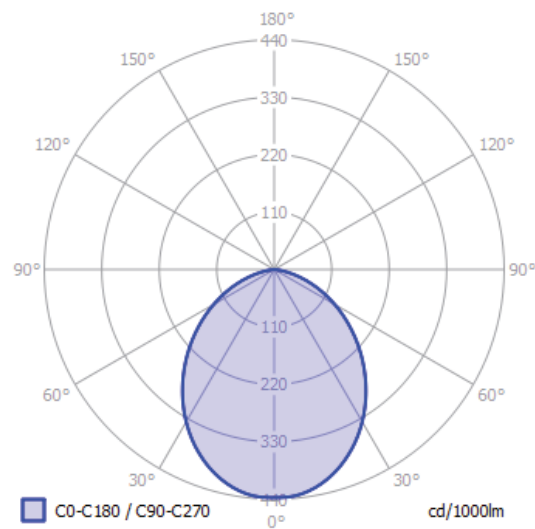

JUST BLACK TRACK

SIGN INSERT

Dimensions: Ø138mm x 34mm (5 7/16" X 1 5/16")

lm output: 407 lm

power cons.: 13.8 W

CCT: 3000 K

CRI: 95