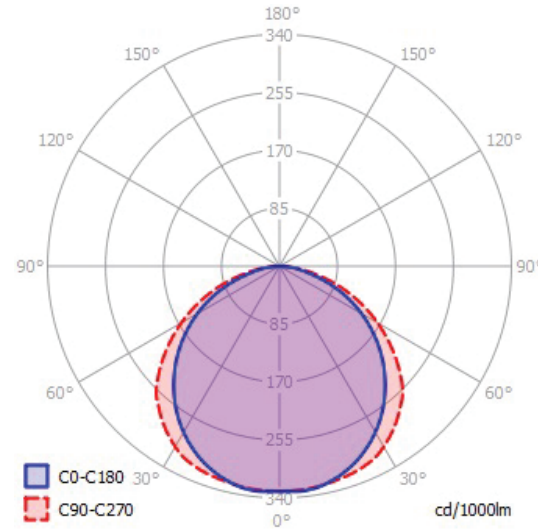

JUST BLACK TRACK

FLEXLINE INSERT

Dimensions:	890x5x10mm (35 1/16" X 0 3/16" X 0 3/8")	1890x5x10mm (74 7/16" X 0 3/16" X 0 3/8")
lm output:	142	300 lm
power cons.:	8 W	13.2 W
CCT:	2700 K	2700 K
CRI:	95	95