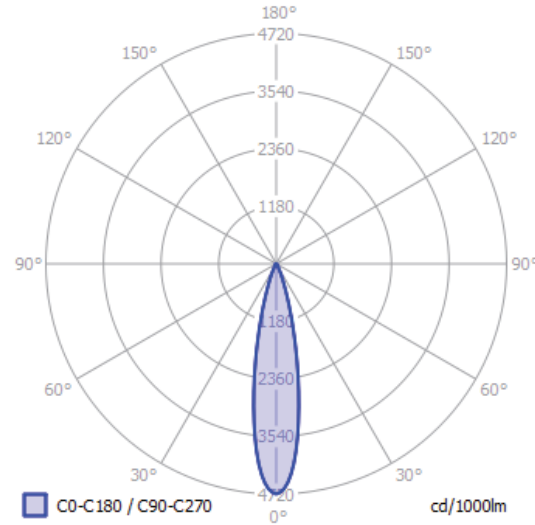

JUST BLACK TRACK

HANGOVER INSERT

Dimensions:	Ø18mm x 300mm (0 1/16" X 11 13/16")
Beamangle:	24*
lm output:	168 lm
power cons.:	2.4 W
CCT:	3000 K
CRI:	89