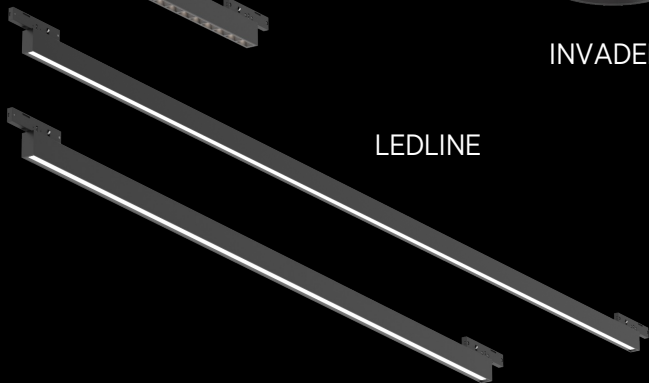

End caps are plugged in. For round rails, additionally glued to ensure a better hold.

JUST BLACK TRACK INSTALLATION

The round suspended track can also be set up as a POLE system.

x2

x2

x2

JUST BLACK TRACK OVERVIEW INSERTS

JUST BLACK TRACK offers a wide range of inserts for all lighting requirements.

IMAGINE

MAGIQ

INVADER

LEDLINE

BILO

FLUTE

HANGOVER