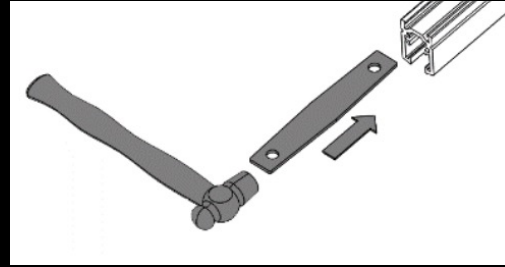

This plate comes with grub screws. The installation rail is connected with the mechanical connecting plates 140-1415 (set of 2) per connection point. These plates also come with grub screws.

JUST BLACK TRACK

JUST BLACK TRACK SUSPENSION

440-1656

440-1656

440-1656

Can only be positioned to the right or left of the mechanical connector.

250mm- 1000mm
9 3/16" - 39 3/8"

1000mm- 2000mm
39 3/8" - 78 3/4"

- ! can be suspended from 0-2m depth
- ! Each track segment has two suspensions
- ! two suspensions are also sufficient for a 2m track section
- ! one suspension is sufficient at the connection of two tracks

JUST BLACK TRACK INSTALLATION

Rails can be cut to length if required

Mechanical connectors are hammered in with a rubber mallet.

The power feed is clicked in and a notch in the track guides the cable to the end.