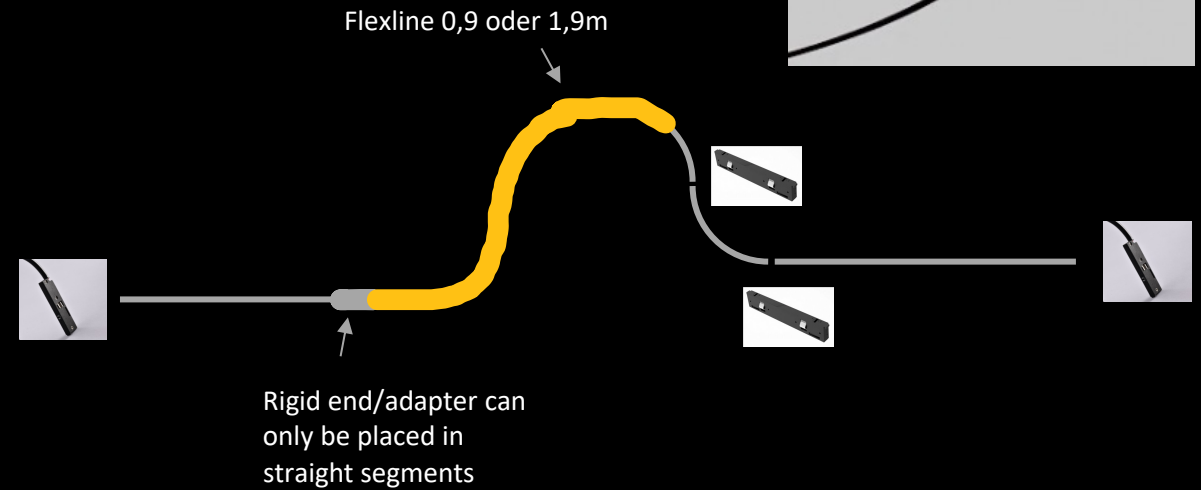

JUST BLACK TRACK FLEXLINE

Before placing the Flexline:

- One power feed
- Power is routed across the entire track thanks to the linear connector

After positioning the Flexline:

- A new power feed is necessary as the Flexline prevents the linear connectors from being placed
- In addition, the rigid part of the Flexline can only be placed in straight segments
- Curved segments each have 100m straight pieces at the beginning and end

JUST BLACK TRACK FLEXLINE

Placing the flexlines in opposite directions enables continuous illuminated lines of 2*0.9m or 2*1.9m or 0.9m+1.9m...

JUST BLACK TRACK FLEXLINE

Galvanic isolation for multiple feeds: