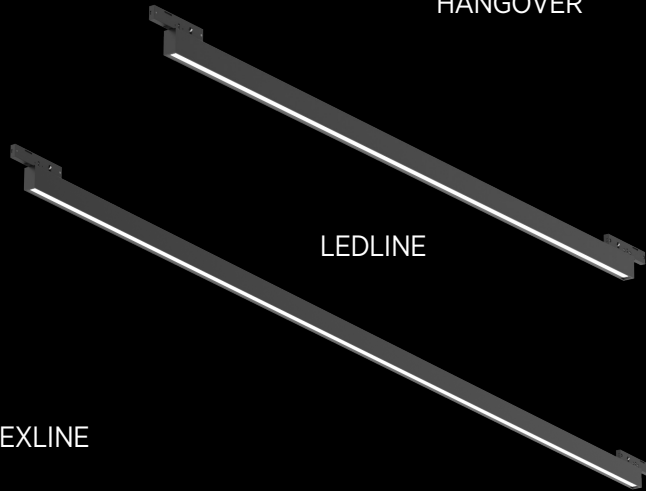

JUST BLACK TRACK OVERVIEW INSERTS

JUST BLACK TRACK offers a wide range of inserts for all lighting requirements.

SIGN

IMAGINE

INVADER

BILO

MAGIQ

HANGOVER

LEDLINE

FLUTE

FLEXLINE

JUST BLACK TRACK HANGOVER and FLUTE

- Cable length is fixed at 1.1m and cannot be adjusted
- Cable components are used to adjust the height

JUST BLACK TRACK
HANGOVER and FLUTE

JUST BLACK TRACK