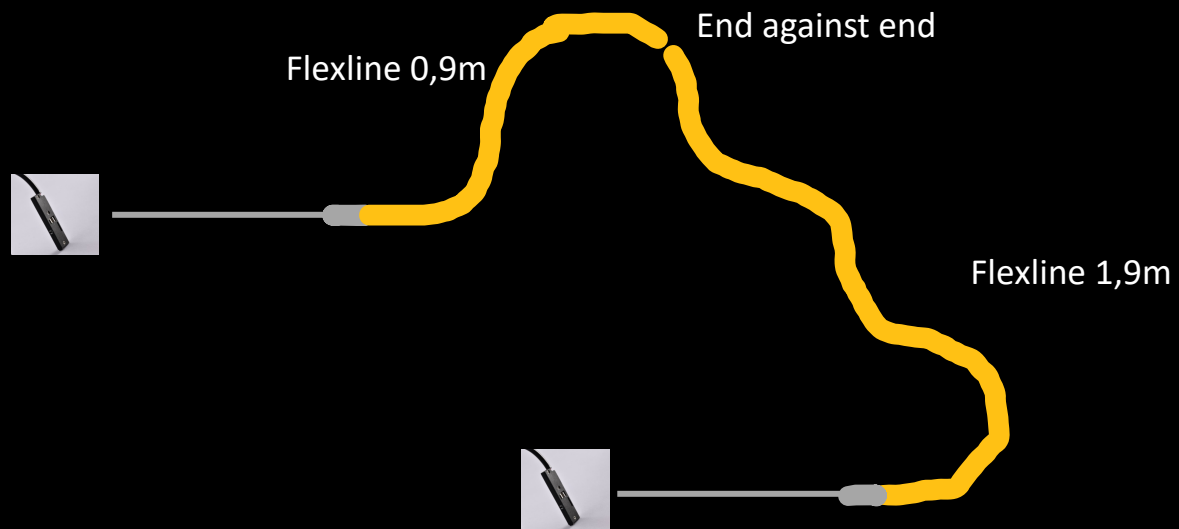

JUST BLACK TRACK FLEXLINE

Before placing the Flexline:

- One power feed
- Power is routed across the entire track thanks to the linear connector

After positioning the Flexline:

- A new power feed is necessary as the Flexline prevents the linear connectors from being placed
- In addition, the rigid part of the Flexline can only be placed in straight segments
- Curved segments each have 100m straight pieces at the beginning and end

JUST BLACK TRACK FLEXLINE

Placing the flexlines in opposite directions enables continuous illuminated lines of 2*0.9m or 2*1.9m or 0.9m+1.9m...

JUST BLACK TRACK FLEXLINE

Galvanic isolation for multiple feeds: