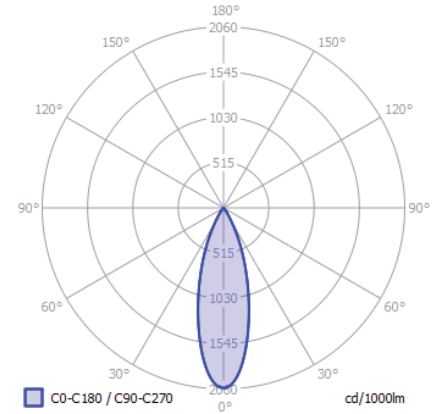

CRI: 95

JUST BLACK TRACK
IMAGINE INSERT

15* Lens

24* Lens

36* Lens

Dimensions:

Ø25mm x 48mm
(1" x 1 7/8")

Ø35mm x 58/83mm
(1 3/8" x 2 5/16" / 3 1/4")

Ø45mm x 63mm
(1 3/4" x 2 1/2")

Beamangle:

15* / 24* / 36*

15* / 24* / 36*

15* / 24* / 36*

lm output:

138 lm

365lm