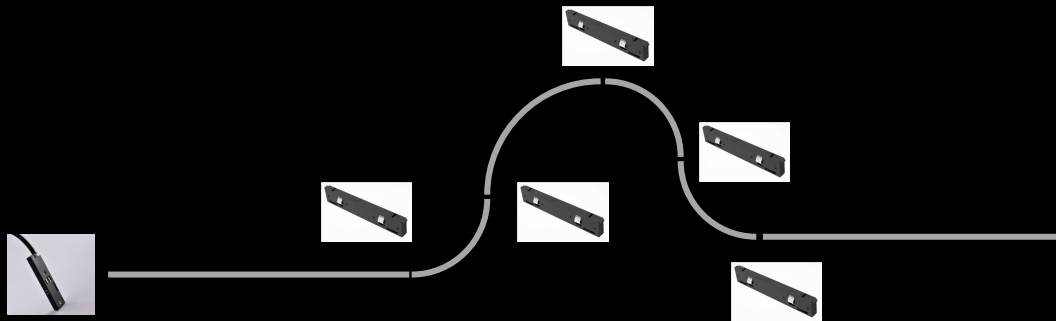

JUST BLACK TRACK FLEXLINE

Before placing the Flexline:

- One power feed
- Power is routed across the entire track thanks to the linear connector

After positioning the Flexline:

- A new power feed is necessary as the Flexline prevents the linear connectors from being placed
- In addition, the rigid part of the Flexline can only be placed in straight segments
- Curved segments each have 100m straight pieces at the beginning and end