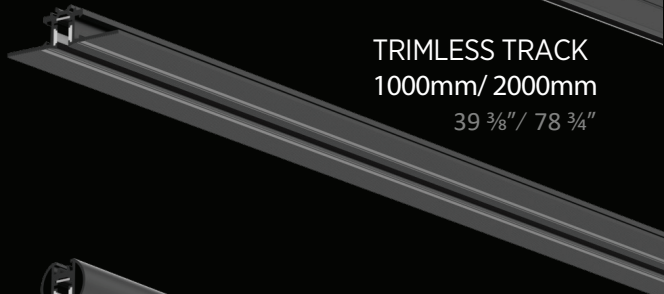

JUST BLACK TRACK
HYPERMINIATURISED

JUST BLACK TRACK

OVERVIEW COMPONENTS

SURFACE TRACK
1000mm/ 2000mm
39 3/8" / 78 3/4"

TRIMLESS TRACK
1000mm/ 2000mm
39 3/8" / 78 3/4"

PENDANT TRACK
1000mm/ 2000mm
39 3/8" / 78 3/4"