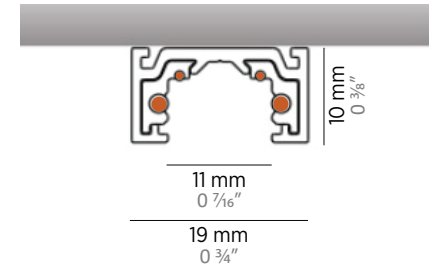

MAGIQ INSERTS

Dimensions:	196x10x18mm (7 11/16" X 0 3/16" X 0 1/16")	292x10x18mm (11 1/2" X 0 3/16" X 0 1/16")
lm output:	420 lm	633 lm
power cons.:	8.4 W	13.8 W
CCT:	3000 K	3000 K
CRI:	90	90

JUST BLACK TRACK

INVADER INSERT

Dimensions:	Ø60mm x 43mm (2 3/8" X 1 1/16")
lm output:	411 lm
power cons.:	4.8 W
CCT:	3000 K
CRI:	94

JUST BLACK TRACK INVADER

Some inserts are only fixed magnetically

Most inserts are also mechanically locked.

JUST BLACK TRACK
LIMITATIONS

MAX 10m length

MAX 100W system power

MAX 6A rated current

JUST BLACK TRACK

JUST BLACK TRACK vs. MINIMAL TRACK

JUST BLACK TRACK	MINIMAL TRACK
24V	48V
2 Phase	2 Phase + 2 DALI Phase
on/off, DALI, matter	on/off, DALI, matter, 0-10V converter
Broadcast Dimming	Inserts can be dimmed individually
Hyperminiaturised (5mm)	Miniaturised (19mm)
Max. 10 Meter and 100 Watt	Max. 30 Meter and 100 Watt
Black	All colors possible
L connectors + Pole System	X, T, L connectors
Hospitality, Residential, Retail	Hospitality, Residential, Retail
Max. 10 Meter and 100 Watt	Max. 30 Meter and 100 Watt
Trimless, surface mounted & suspended	Trimless, surface mounted & suspended
\$\$	\$\$\$\$