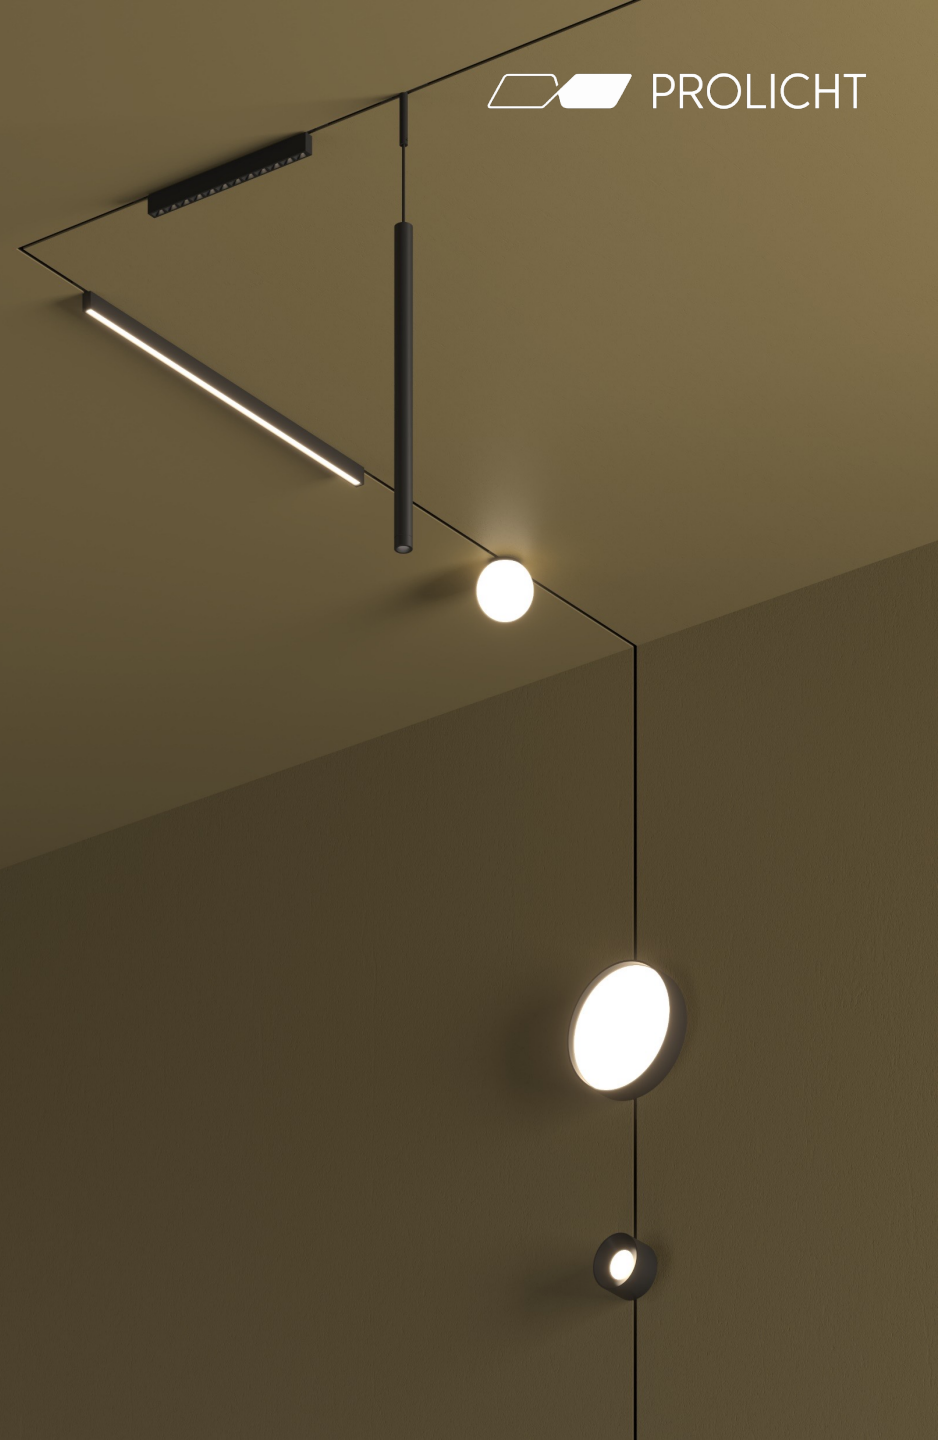

LEDLINE

FLUTE

FLEXLINE

JUST BLACK TRACK HANGOVER and FLUTE

- Cable length is fixed at 1.1m and cannot be adjusted
- Cable components are used to adjust the height

JUST BLACK TRACK
HANGOVER and FLUTE

JUST BLACK TRACK