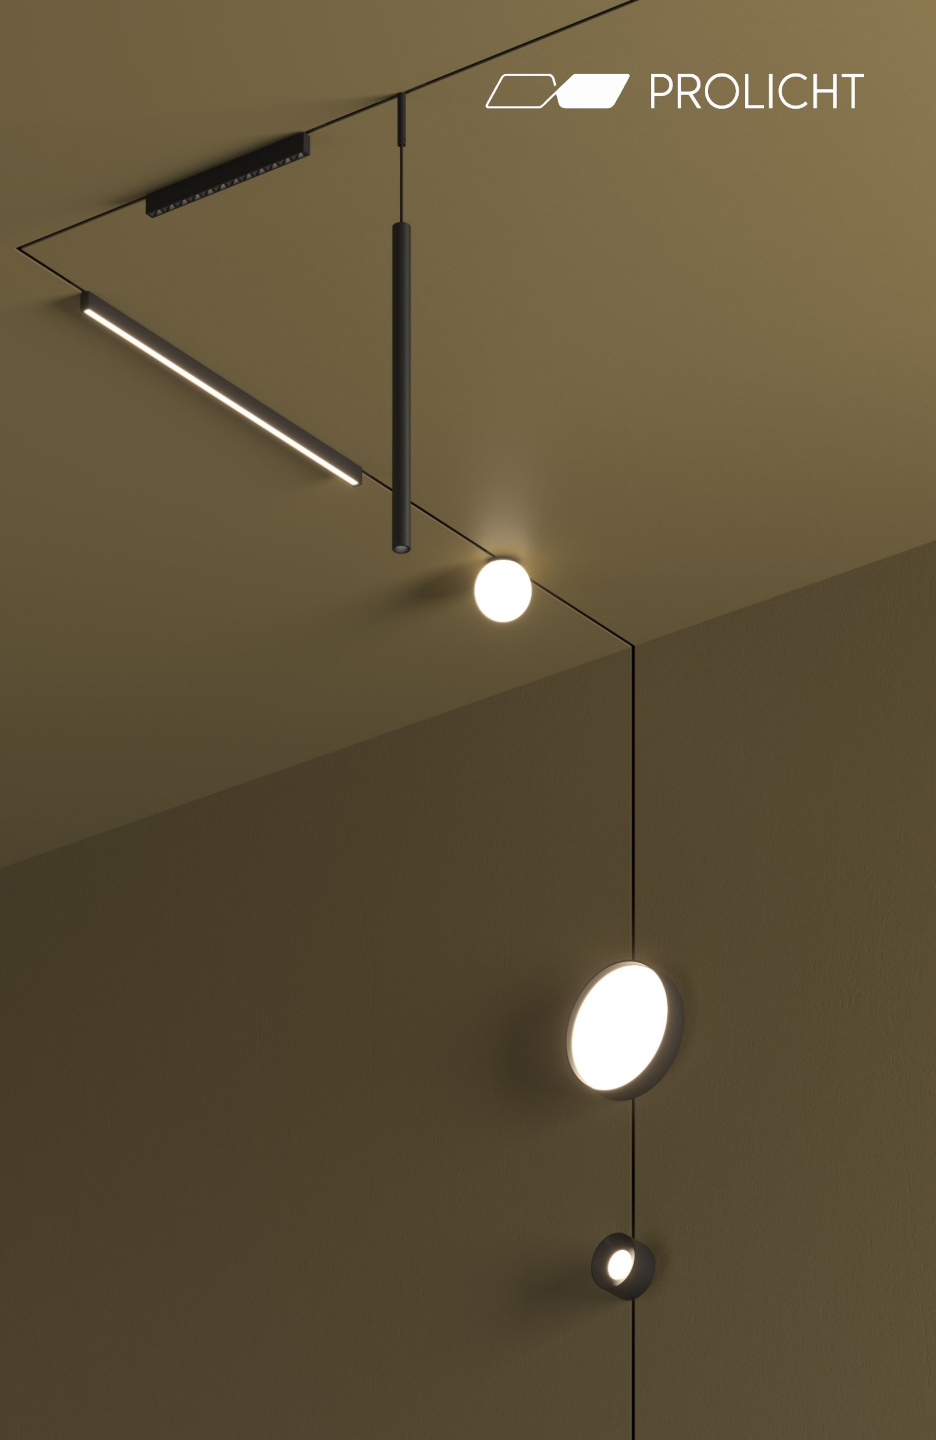

JUST BLACK TRACK OVERVIEW INSERTS

JUST BLACK TRACK offers a wide range of inserts for all lighting requirements.