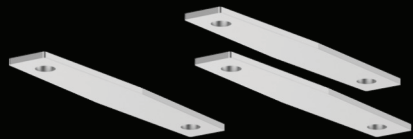

SUSPENDED

1000/2000 mm
39 3/8" / 78 3/4"

LINE
DOUBLE

1500 mm
59 1/16"

LINE
ADJUSTABLE

1200 mm
47 1/4"

LINE

900 mm
35 7/16"

JUST BLACK TRACK
SURFACE

JUST BLACK TRACK
SUSPENDED

JUST BLACK TRACK
TRIMLESS

JUST BLACK LINES

JUST BLACK HALOS

JUST BLACK TRACK SYSTEM

The complete solution for minimalist and versatile lighting.

The square JUST BLACK TRACK surface-mounted track enables elegant and dynamic lines that alternate seamlessly between straight and curved segments. It changes direction flexibly, whether on the same level or at the transition between wall and ceiling.

The JUST BLACK TRACK pendant track has a cylindrical aesthetic that emphasises the light inserts and, thanks to the rounded L-connectors, enables changes of direction as the track progresses.

The JUST BLACK TRACK recessed track blends almost seamlessly into the wall and ensures a visually flawless and maximally concealed appearance.

JUST BLACK TRACK
HYPERMINIATURISED

JUST BLACK TRACK

OVERVIEW COMPONENTS

SURFACE TRACK
1000mm/ 2000mm
39 3/8" / 78 3/4"

TRIMLESS TRACK
1000mm/ 2000mm
39 3/8" / 78 3/4"

PENDANT TRACK
1000mm/ 2000mm
39 3/8" / 78 3/4"