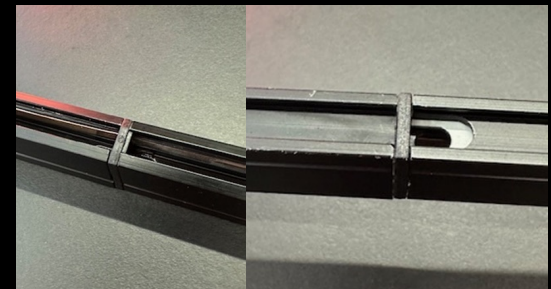

JUST BLACK TRACK FLEXLINE

Galvanic isolation for multiple feeds:

- clear separation via plastic end cap for surface and recessed track

Anbau