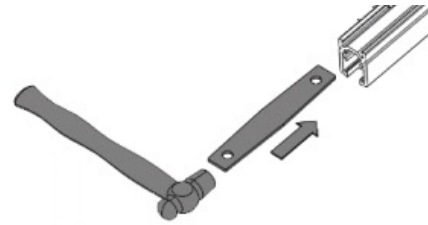

PENDANT TRACK
1000mm/ 2000mm
39 3/8" / 78 3/4"

The track segments have notches at one end to allow the feed to be channeled away more easily.

In addition, all rails already have holes so that no drilling is necessary during installation.

JUST BLACK TRACK

ARCS

The curves have a 100 mm straight end piece on both sides. This is necessary so that the linear connectors can be placed in a straight rail segment.

Theoretically, it is possible to place light inserts in the two largest bends. However, this is not actually intended.

The FLEXLINE light insert can be placed in curves.

JUST BLACK TRACK

MECHANICAL CONNECTORS

The suspended track round and attachment rail are connected with a mechanical connecting plate 350-2729 per connection point.

This plate comes with grub screws. The installation rail is connected with the mechanical connecting plates 140-1415 (set of 2) per connection point. These plates also come with grub screws.

JUST BLACK TRACK