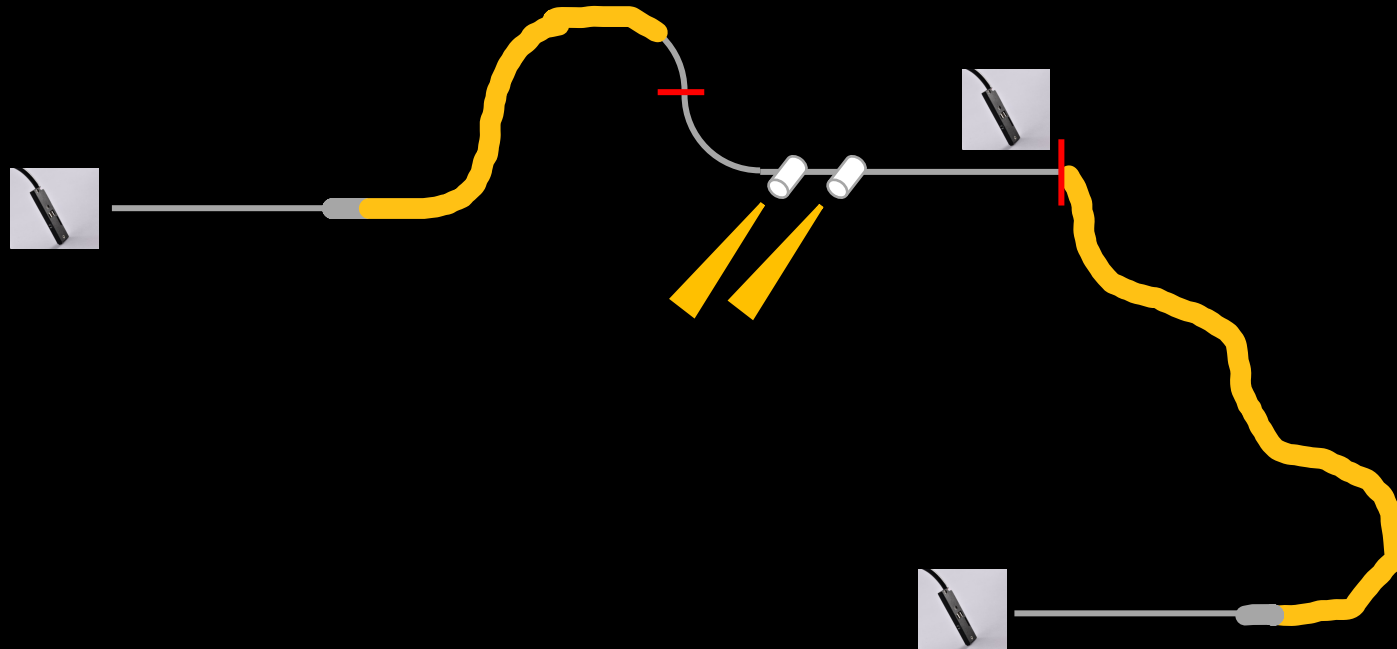

JUST BLACK TRACK FLEXLINE

Before placing the Flexline:

- One power feed
- Power is routed across the entire track thanks to the linear connector

After positioning the Flexline:

- A new power feed is necessary as the Flexline prevents the linear connectors from being placed
- In addition, the rigid part of the Flexline can only be placed in straight segments
- Curved segments each have 100m straight pieces at the beginning and end

JUST BLACK TRACK FLEXLINE

Placing the flexlines in opposite directions enables continuous illuminated lines of 2*0.9m or 2*1.9m or 0.9m+1.9m...

JUST BLACK TRACK FLEXLINE

Galvanic isolation for multiple feeds:

- clear separation via plastic end cap for surface and recessed track

Einbau

Anbau

JUST BLACK TRACK FLEXLINE

When removing the FLEXLINE, it is essential to use the tool supplied to prevent damage to the contacts.