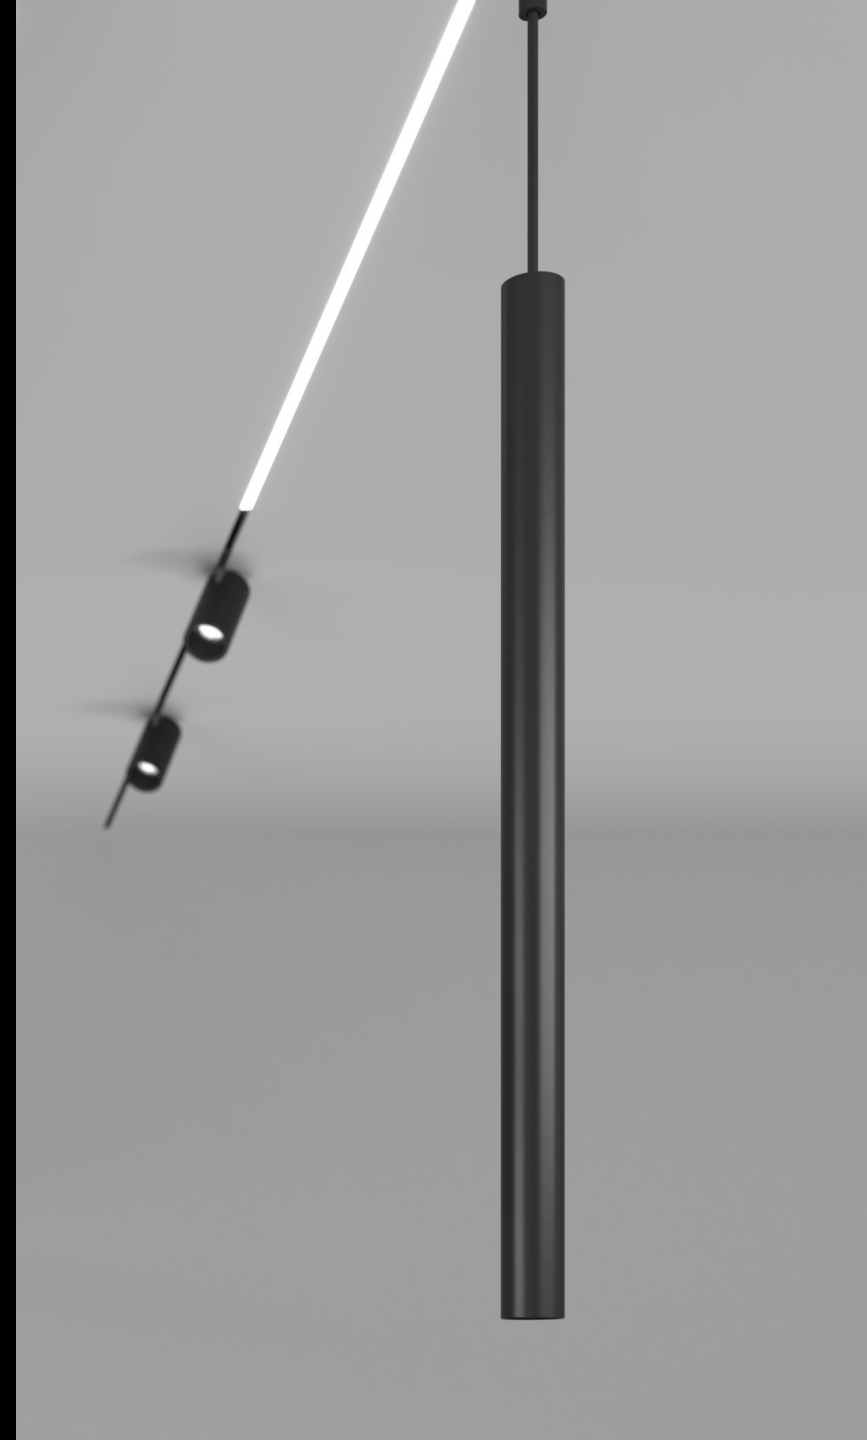

LEDLINE

FLUTE

FLEXLINE

JUST BLACK TRACK HANGOVER and FLUTE

- Cable length is fixed at 1.1m and cannot be adjusted
- Cable components are used to adjust the height

JUST BLACK TRACK
HANGOVER and FLUTE

JUST BLACK TRACK