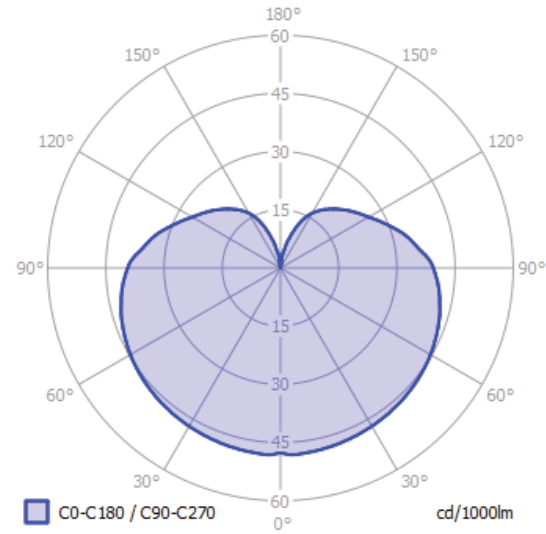

JUST BLACK TRACK

BILO INSERT

Dimensions: Ø60mm (2 3/8")

lm output: 200 lm

power cons.: 2.9 W

CCT: 3000 K

CRI: 92