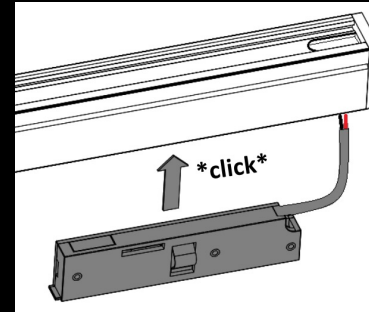

JUST BLACK TRACK INSTALLATION

Rails can be cut to length if required

Mechanical connectors are hammered in with a rubber mallet.

The power feed is clicked in and a notch in the track guides the cable to the end.