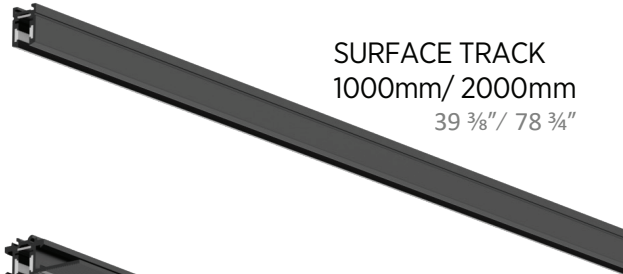

TRIMLESS TRACK
1000mm/ 2000mm
39 3/8" / 78 3/4"

JUST BLACK TRACK TRACKS

SURFACE TRACK
1000mm/ 2000mm
39 3/8" / 78 3/4"