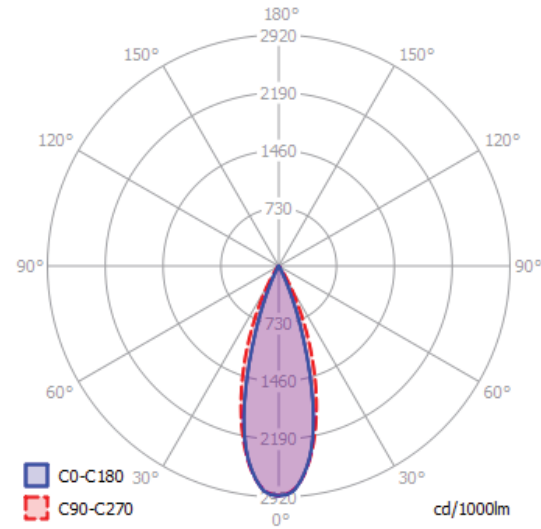

JUST BLACK TRACK

MAGIQ INSERTS

Dimensions:	196x10x18mm (7 11/16" X 0 3/16" X 0 1/16")	292x10x18mm (11 1/2" X 0 3/16" X 0 1/16")
lm output:	420 lm	633 lm
power cons.:	8.4 W	13.8 W
CCT:	3000 K	3000 K
CRI:	90	90