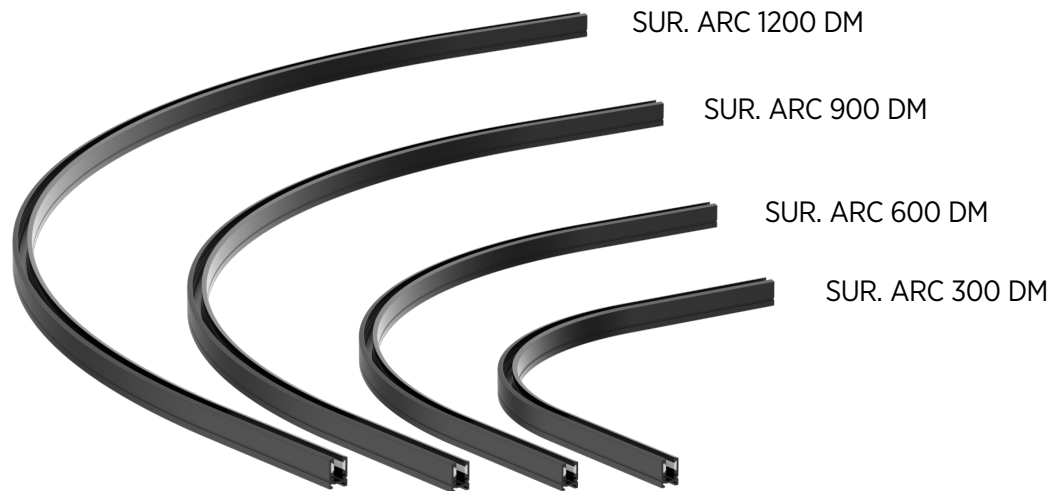

PENDANT TRACK
1000mm/ 2000mm
39 3/8" / 78 3/4"

The track segments have notches at one end to allow the feed to be channeled away more easily.

In addition, all rails already have holes so that no drilling is necessary during installation.

JUST BLACK TRACK

ARCS

The curves have a 100 mm straight end piece on both sides. This is necessary so that the linear connectors can be placed in a straight rail segment.

Theoretically, it is possible to place light inserts in the two largest bends. However, this is not actually intended.