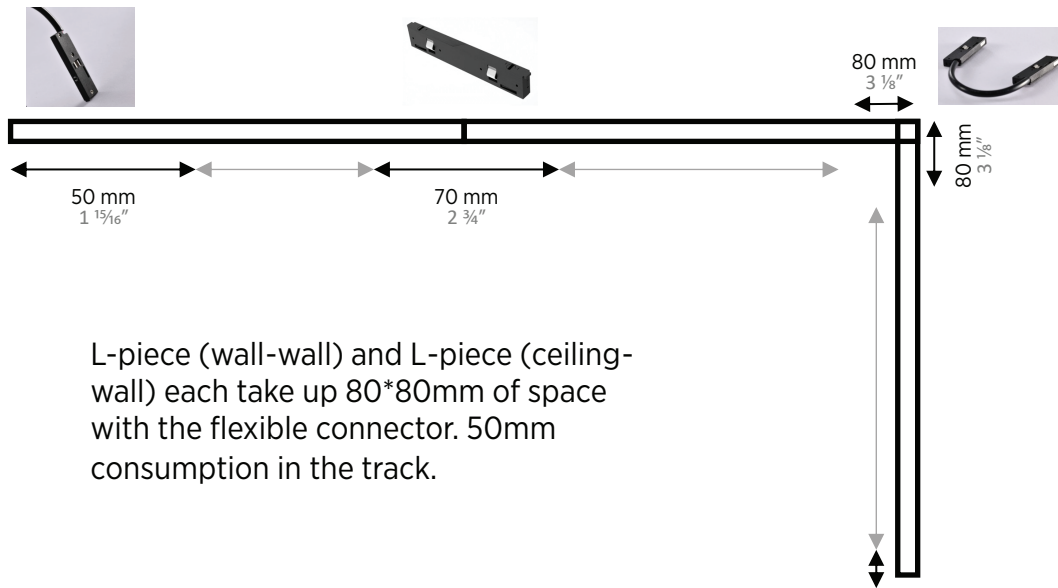

JUST BLACK TRACK

ARCS

The curves have a 100 mm straight end piece on both sides. This is necessary so that the linear connectors can be placed in a straight rail segment.

Theoretically, it is possible to place light inserts in the two largest bends. However, this is not actually intended.

The FLEXLINE light insert can be placed in curves.

JUST BLACK TRACK

MECHANICAL CONNECTORS

The suspended track round and attachment rail are connected with a mechanical connecting plate 350-2729 per connection point.

This plate comes with grub screws. The installation rail is connected with the mechanical connecting plates 140-1415 (set of 2) per connection point. These plates also come with grub screws.

JUST BLACK TRACK

SPACE CONSUMPTION

TRIMLESS und SURFACE

L-piece (wall-wall) and L-piece (ceiling-wall) each take up 80*80mm of space with the flexible connector. 50mm consumption in the track.

PENDANT

There is also an L piece for the suspended round track. This also takes up 50*50mm of space with the flexible connector.