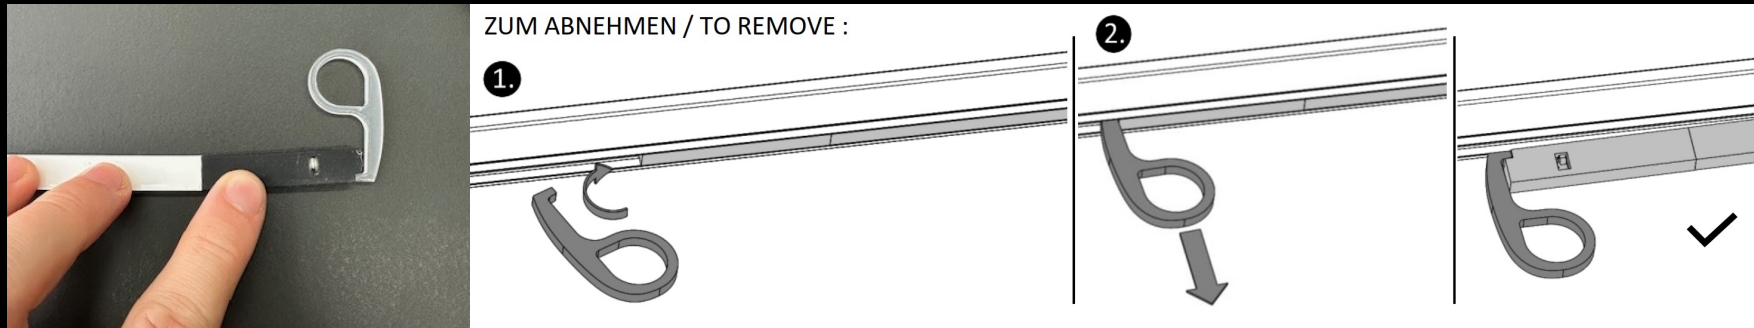

- clear separation via plastic end cap for surface and recessed track

Einbau

Anbau

JUST BLACK TRACK FLEXLINE

When removing the FLEXLINE, it is essential to use the tool supplied to prevent damage to the contacts.