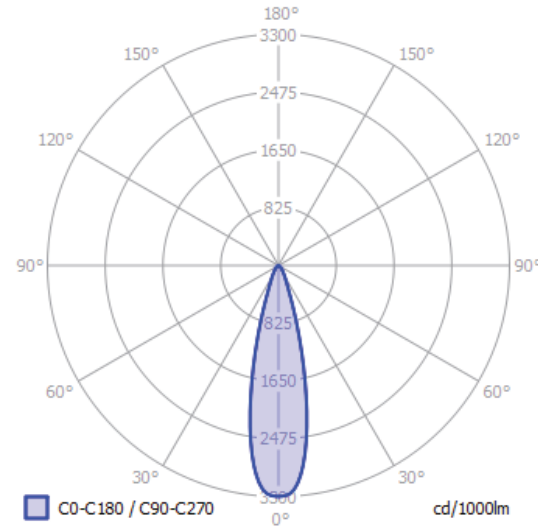

JUST BLACK TRACK

INVADER INSERT

Dimensions:	Ø60mm x 43mm (2 3/8" X 1 1/16")
lm output:	411 lm
power cons.:	4.8 W
CCT:	3000 K
CRI:	94