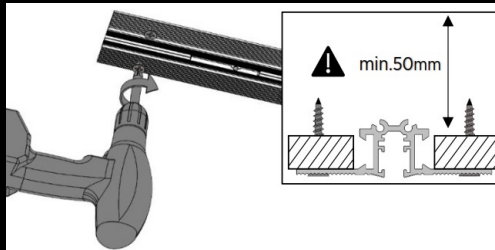

Track has mounting holes and is supplied with screws. These must be used as they have an extremely flat screw head.