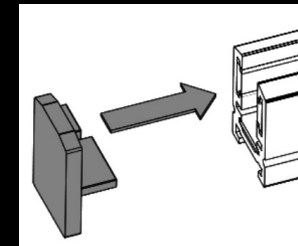

20mm cutout for recessed track and foam cover for easy plastering.

Track has mounting holes and is supplied with screws. These must be used as they have an extremely flat screw head.

The suspension bracket of the suspended track is inserted from the side

End caps are plugged in. For round rails, additionally glued to ensure a better hold.

JUST BLACK TRACK INSTALLATION

The round suspended track can also be set up as a POLE system.

x2

x2

x2

JUST BLACK TRACK OVERVIEW INSERTS