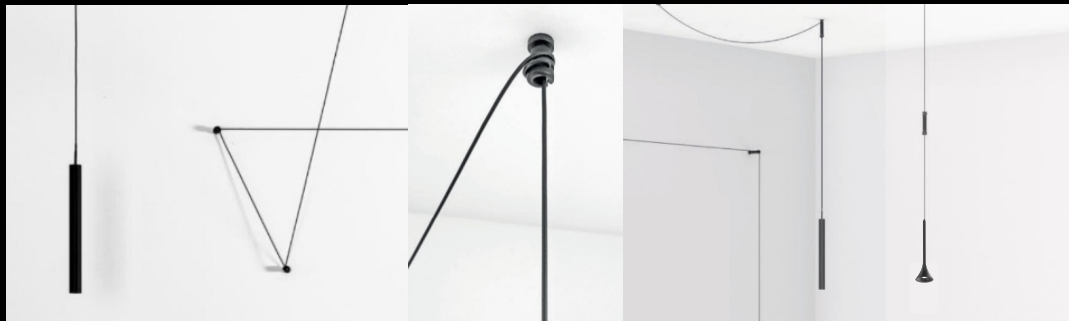

JUST BLACK TRACK
SURFACE

JUST BLACK TRACK
SUSPENDED

JUST BLACK TRACK
TRIMLESS

JUST BLACK LINES

JUST BLACK HALOS

JUST BLACK TRACK SYSTEM

The complete solution for minimalist and versatile lighting.

The square JUST BLACK TRACK surface-mounted track enables elegant and dynamic lines that alternate seamlessly between straight and curved segments. It changes direction flexibly, whether on the same level or at the transition between wall and ceiling.

LEDLINE

FLUTE

FLEXLINE

JUST BLACK TRACK HANGOVER and FLUTE

- Cable length is fixed at 1.1m and cannot be adjusted
- Cable components are used to adjust the height

JUST BLACK TRACK
HANGOVER and FLUTE

JUST BLACK TRACK