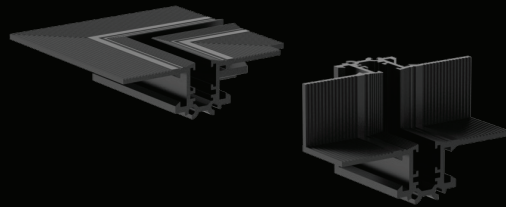

JUST BLACK TRACK

OVERVIEW COMPONENTS