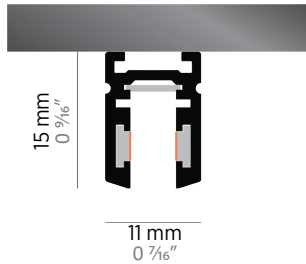

JUST BLACK TRACK

JUST BLACK TRACK vs. MINIMAL TRACK