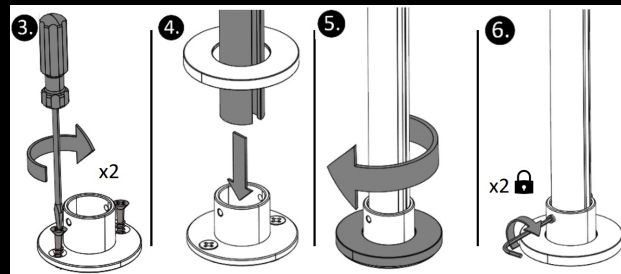

End caps are plugged in. For round rails, additionally glued to ensure a better hold.

JUST BLACK TRACK INSTALLATION

The round suspended track can also be set up as a POLE system.

x2

x2

x2

JUST BLACK TRACK OVERVIEW INSERTS