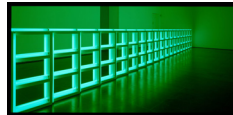

<https://www.flickr.com/photos/sampo/3645773723/>