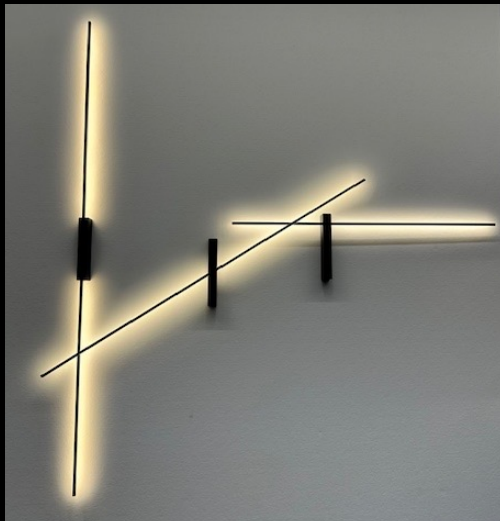

JUST BLACK LINES WALL LIGHTS

Only 3 luminaires but endless combinations.

The LINE ADJUSTABLE has a slightly greater distance from the wall so that it can be positioned in front of the other two LINE models without any problems. This makes overlapping lines of light possible. This and the fact that the LINE ADJUSTABLE can be rotated allow for versatile lighting arrangements.