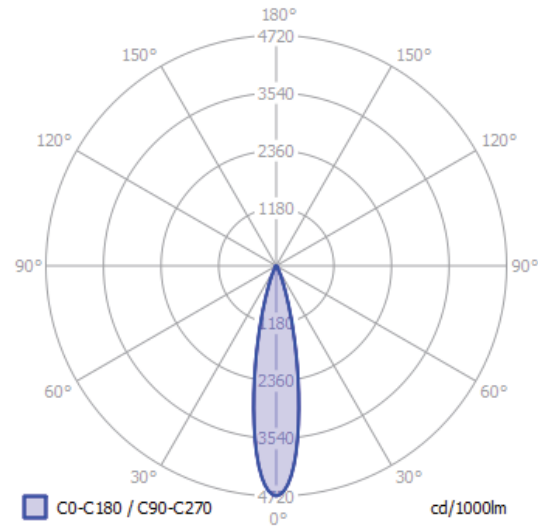

JUST BLACK TRACK

HANGOVER INSERT

Dimensions:	Ø18mm x 300mm (0 1/16" X 11 13/16")
Beamangle:	24*
lm output:	168 lm
power cons.:	2.4 W
CCT:	3000 K
CRI:	89