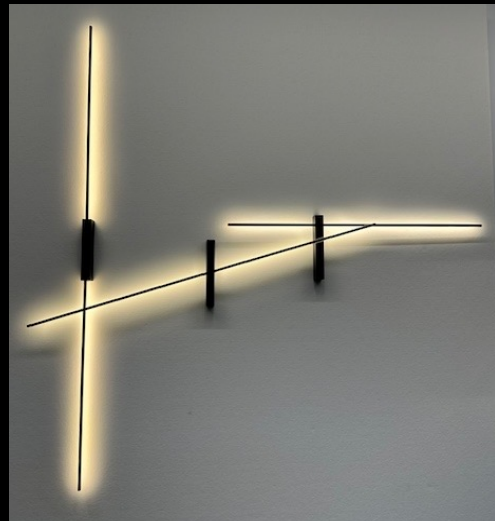

JUST BLACK LINES WALL LIGHTS

Only 3 luminaires but endless combinations.

The LINE ADJUSTABLE has a slightly greater distance from the wall so that it can be positioned in front of the other two LINE models without any problems. This makes overlapping lines of light possible. This and the fact that the LINE ADJUSTABLE can be rotated allow for versatile lighting arrangements.