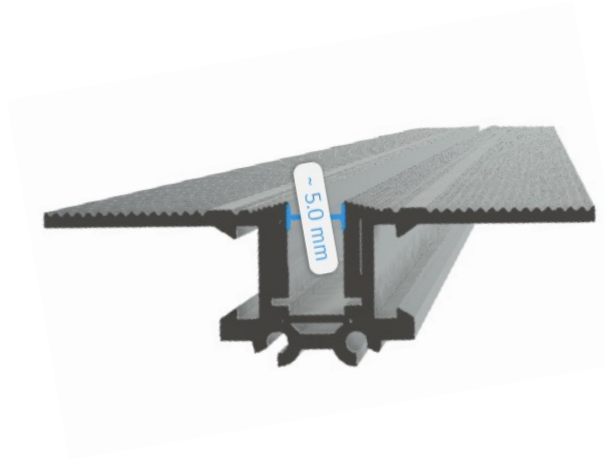

JUST BLACK TRACK
TRIMLESS

JUST BLACK LINES

JUST BLACK HALOS

JUST BLACK TRACK SYSTEM

The complete solution for minimalist and versatile lighting.

The square JUST BLACK TRACK surface-mounted track enables elegant and dynamic lines that alternate seamlessly between straight and curved segments. It changes direction flexibly, whether on the same level or at the transition between wall and ceiling.