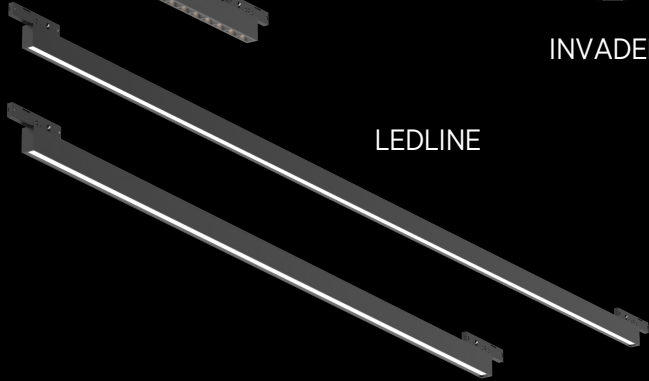

End caps are plugged in. For round rails, additionally glued to ensure a better hold.

JUST BLACK TRACK INSTALLATION

The round suspended track can also be set up as a POLE system.

x2

x2

x2

JUST BLACK TRACK OVERVIEW INSERTS

JUST BLACK TRACK offers a wide range of inserts for all lighting requirements.

IMAGINE

MAGIQ

INVADER

LEDLINE

BILO

FLUTE

HANGOVER