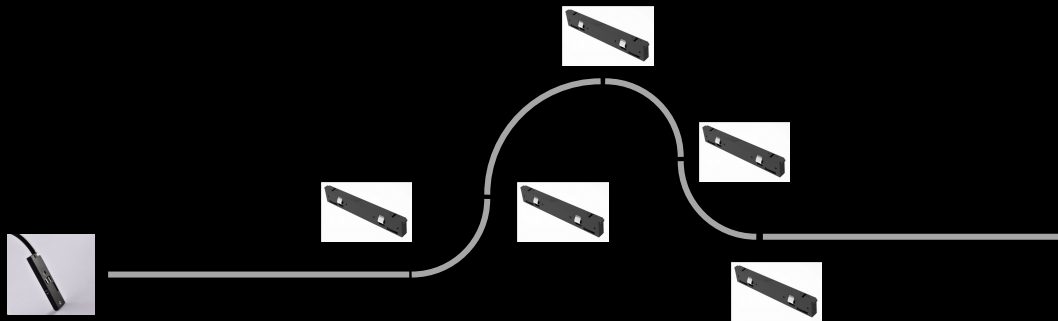

JUST BLACK TRACK FLEXLINE

Before placing the Flexline:

- One power feed
- Power is routed across the entire track thanks to the linear connector