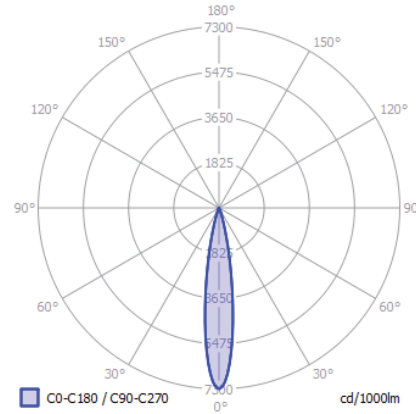

SIGN

FLEXLINE

JUST BLACK TRACK

SIGN INSERT

Dimensions:	Ø138mm x 34mm (5 7/16" X 1 5/16")
lm output:	407 lm
power cons.:	13.8 W
CCT:	3000 K
CRI:	95

JUST BLACK TRACK
IMAGINE INSERT

15* Lens

24* Lens

36* Lens

Dimensions:

Ø25mm x 48mm
(1" x 1 7/8")

Ø35mm x 58/83mm
(1 3/8" x 2 5/16" / 3 1/4")

Ø45mm x 63mm
(1 3/4" x 2 1/2")

Beamangle:

15* / 24* / 36*

15* / 24* / 36*

15* / 24* / 36*

lm output:

138 lm

365lm

492lm

power cons.:

2.4 W

5.0 W