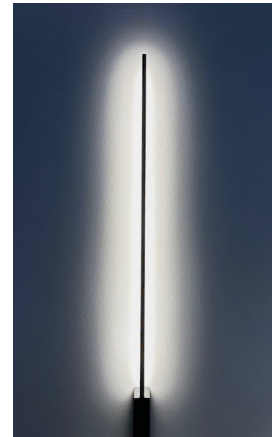

Available from mid-April 2024!

Available from July 2024 at the earliest!

JUST BLACK LINES und HALOS

USPs and COMPETITORS

USPs of LINES and HALOS compared to the competition

- Small distance to the wall ensures that the shape is still perfectly visible in the light image. (clear light line compared to oval light line)
- Overlapping mounting enables a high degree of planning creativity and large, complex combinations
- Large perimeters and lengths are ideal for project business