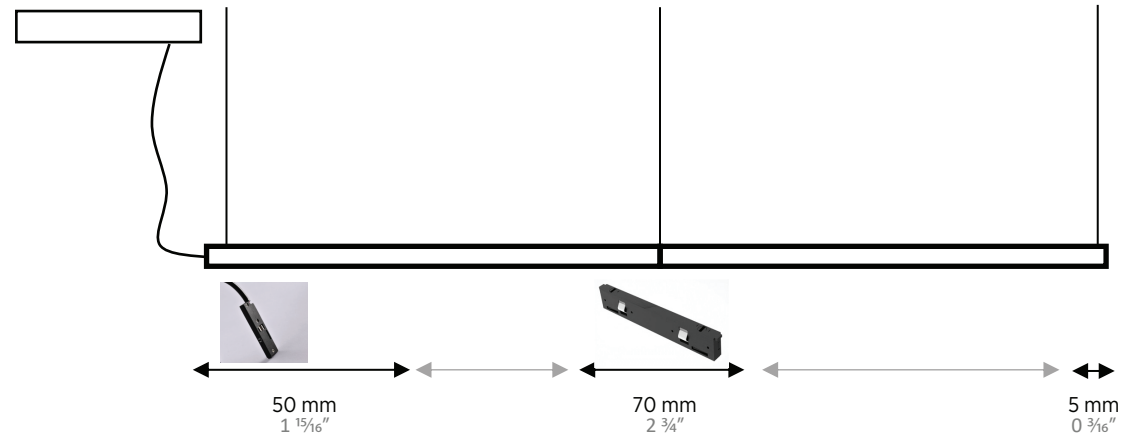

This plate comes with grub screws. The installation rail is connected with the mechanical connecting plates 140-1415 (set of 2) per connection point. These plates also come with grub screws.

JUST BLACK TRACK

SPACE CONSUMPTION

TRIMLESS und SURFACE

L-piece (wall-wall) and L-piece (ceiling-wall) each take up 80*80mm of space with the flexible connector. 50mm consumption in the track.

PENDANT

There is also an L piece for the suspended round track. This also takes up 50*50mm of space with the flexible connector.