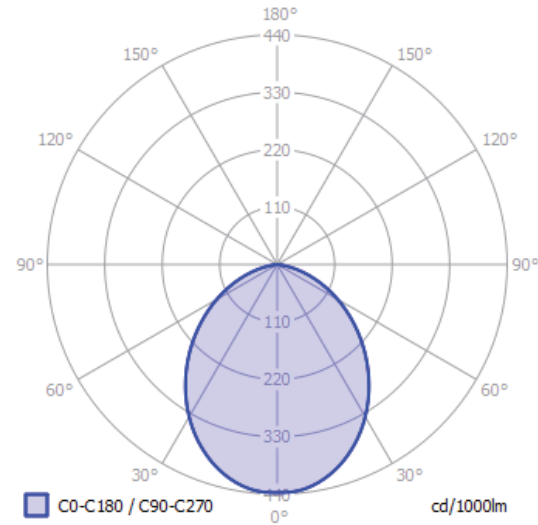

JUST BLACK TRACK

SIGN INSERT

Dimensions:	Ø138mm x 34mm (5 7/16" X 1 5/16")
lm output:	407 lm
power cons.:	13.8 W
CCT:	3000 K
CRI:	95