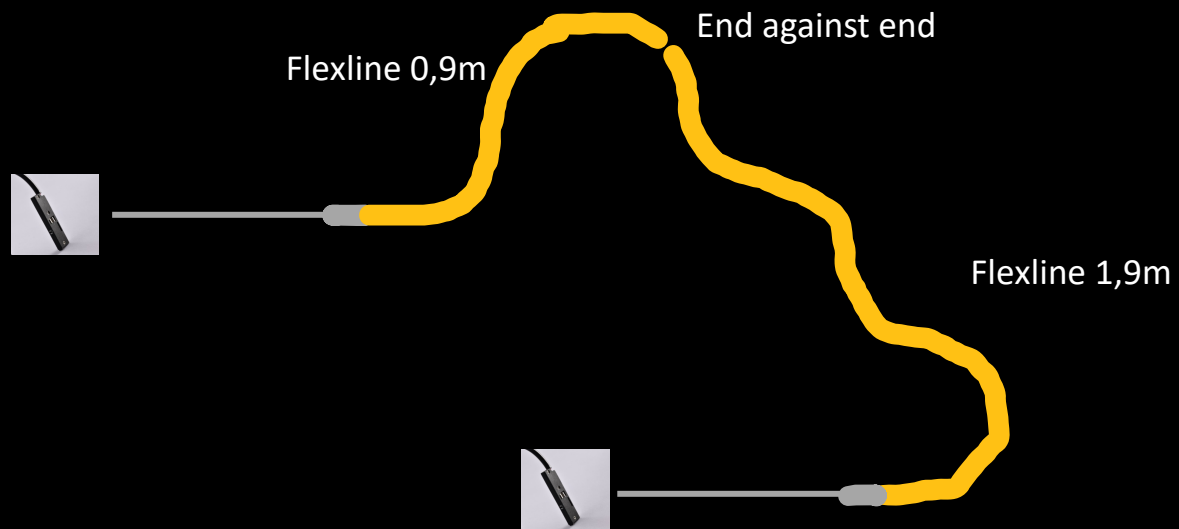

- One power feed
- Power is routed across the entire track thanks to the linear connector

After positioning the Flexline:

- A new power feed is necessary as the Flexline prevents the linear connectors from being placed
- In addition, the rigid part of the Flexline can only be placed in straight segments
- Curved segments each have 100m straight pieces at the beginning and end

JUST BLACK TRACK FLEXLINE

Placing the flexlines in opposite directions enables continuous illuminated lines of 2*0.9m or 2*1.9m or 0.9m+1.9m...

JUST BLACK TRACK FLEXLINE

Galvanic isolation for multiple feeds: