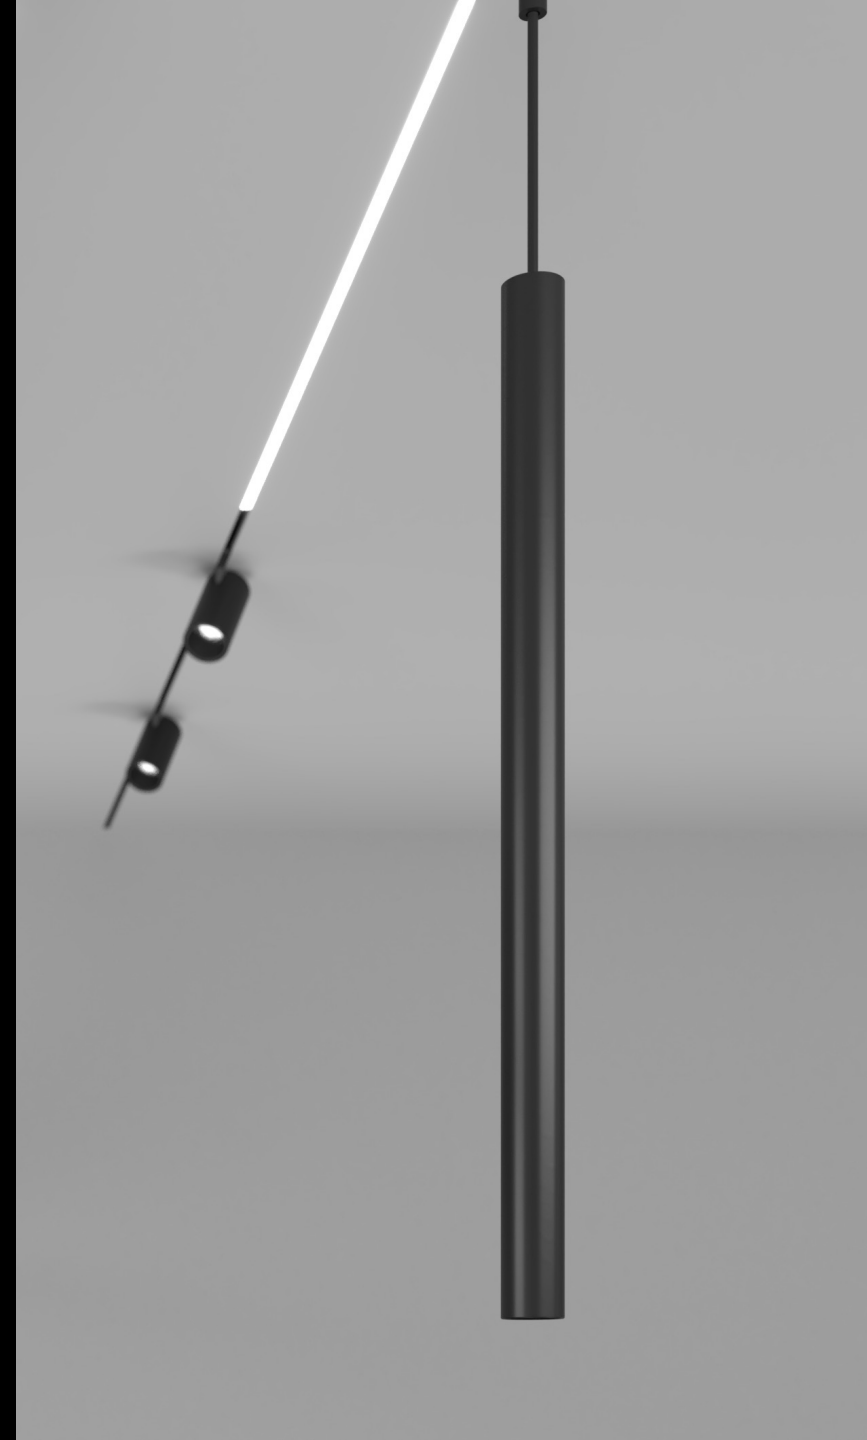

LEDLINE

FLUTE

FLEXLINE

JUST BLACK TRACK

HANGOVER and FLUTE

- Cable length is fixed at 1.1m and cannot be adjusted
- Cable components are used to adjust the height

JUST BLACK TRACK
HANGOVER and FLUTE

JUST BLACK TRACK