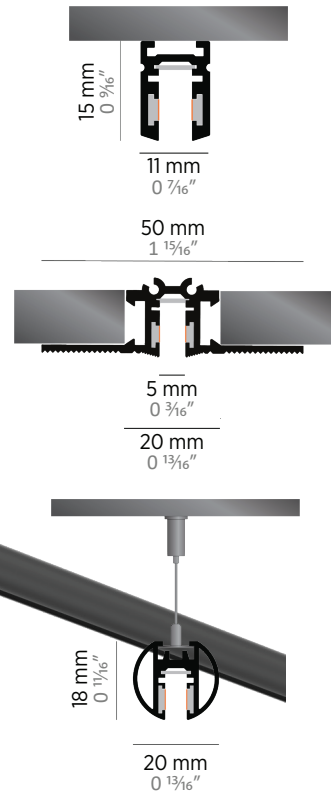

1000/2000 mm
39 3/8" / 78 3/4"

1000/2000 mm
39 3/8" / 78 3/4"

LINE
DOUBLE

1500 mm
59 1/16"

LINE
ADJUSTABLE

1200 mm
47 1/4"

LINE

900 mm
35 7/16"

TRIMLESS TRACK
1000mm/ 2000mm
39 3/8" / 78 3/4"

PENDANT TRACK
1000mm/ 2000mm
39 3/8" / 78 3/4"

The track segments have notches at one end to allow the feed to be channeled away more easily.

In addition, all rails already have holes so that no drilling is necessary during installation.

JUST BLACK TRACK

ARCS

The curves have a 100 mm straight end piece on both sides. This is necessary so that the linear connectors can be placed in a straight rail segment.

Theoretically, it is possible to place light inserts in the two largest bends. However, this is not actually intended.

36* Lens

Dimensions:

Ø25mm x 48mm
(1" x 1 7/8")

Ø35mm x 58/83mm
(1 3/8" x 2 5/16" / 3 1/4")

Ø45mm x 63mm
(1 3/4" x 2 1/2")

Beamangle:

15* / 24* / 36*

15* / 24* / 36*