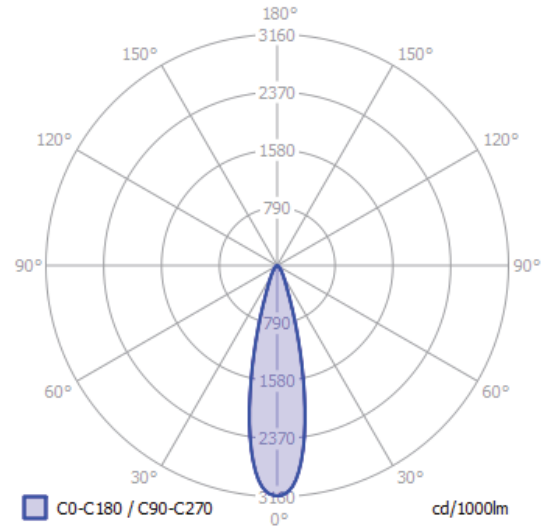

JUST BLACK TRACK

FLUTE INSERT

Dimensions:	Ø70mm x 225mm (2 ¾" X 8 7/8")
Beamangle:	24*
lm output:	407 lm
power cons.:	5.0 W
CCT:	3000 K
CRI:	94