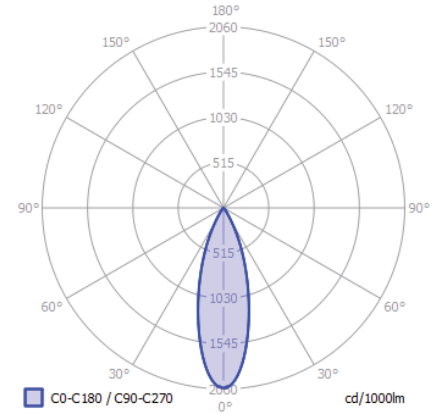

SIGN

FLEXLINE

JUST BLACK TRACK

SIGN INSERT

Dimensions:	Ø138mm x 34mm (5 7/16" X 1 5/16")
lm output:	407 lm
power cons.:	13.8 W
CCT:	3000 K
CRI:	95

JUST BLACK TRACK
IMAGINE INSERT

15* Lens

24* Lens

36* Lens

Dimensions:

Ø25mm x 48mm
(1" x 1 7/8")

Ø35mm x 58/83mm
(1 3/8" x 2 5/16" / 3 1/4")

Ø45mm x 63mm
(1 3/4" x 2 1/2")

Beamangle:

15* / 24* / 36*

15* / 24* / 36*

15* / 24* / 36*

lm output:

138 lm

365lm

492lm

power cons.:

2.4 W

5.0 W