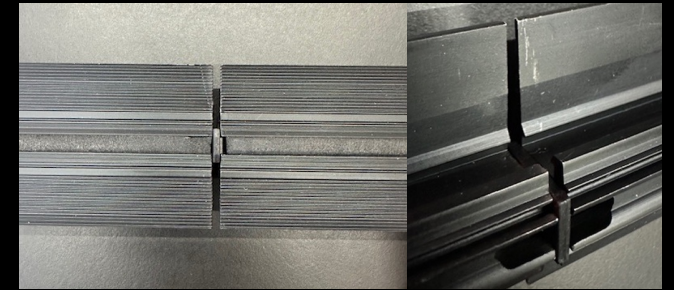

JUST BLACK TRACK FLEXLINE

Galvanic isolation for multiple feeds:

- clear separation via plastic end cap for surface and recessed track

Einbau