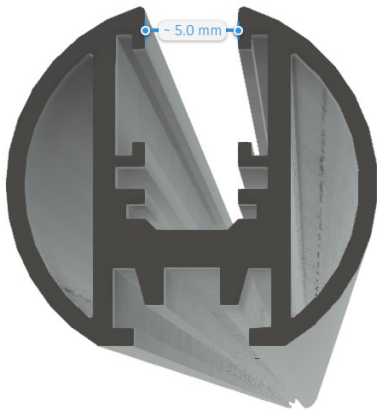

1000/2000 mm
39 3/8" / 78 3/4"

1000/2000 mm
39 3/8" / 78 3/4"

LINE
DOUBLE

1500 mm
59 1/16"

LINE
ADJUSTABLE

1200 mm
47 1/4"

LINE

900 mm
35 7/16"

HALO Wall

400/600/800 mm
15 3/4" / 23 5/8" / 31 1/2"

HALO Insert

400/600/800 mm
15 3/4" / 23 5/8" / 31 1/2"

JUST BLACK TECHNOLOGY

ALL UNDER 10

JUST BLACK TRACK
SURFACE

JUST BLACK TRACK
SUSPENDED

JUST BLACK TRACK
TRIMLESS

JUST BLACK LINES

JUST BLACK HALOS

JUST BLACK TRACK SYSTEM

The complete solution for minimalist and versatile lighting.

The square JUST BLACK TRACK surface-mounted track enables elegant and dynamic lines that alternate seamlessly between straight and curved segments. It changes direction flexibly, whether on the same level or at the transition between wall and ceiling.