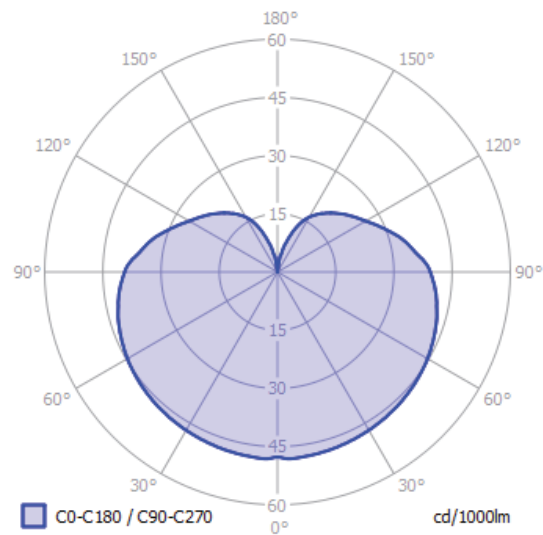

JUST BLACK TRACK

BILO INSERT

Dimensions: Ø60mm (2 3/8")

lm output: 200 lm

power cons.: 2.9 W

CCT: 3000 K

CRI: 92