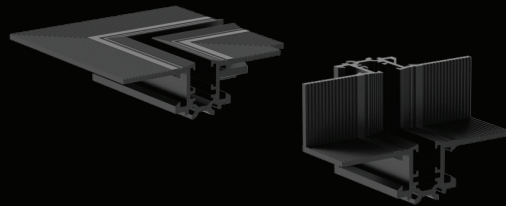

JUST BLACK TRACK

OVERVIEW COMPONENTS