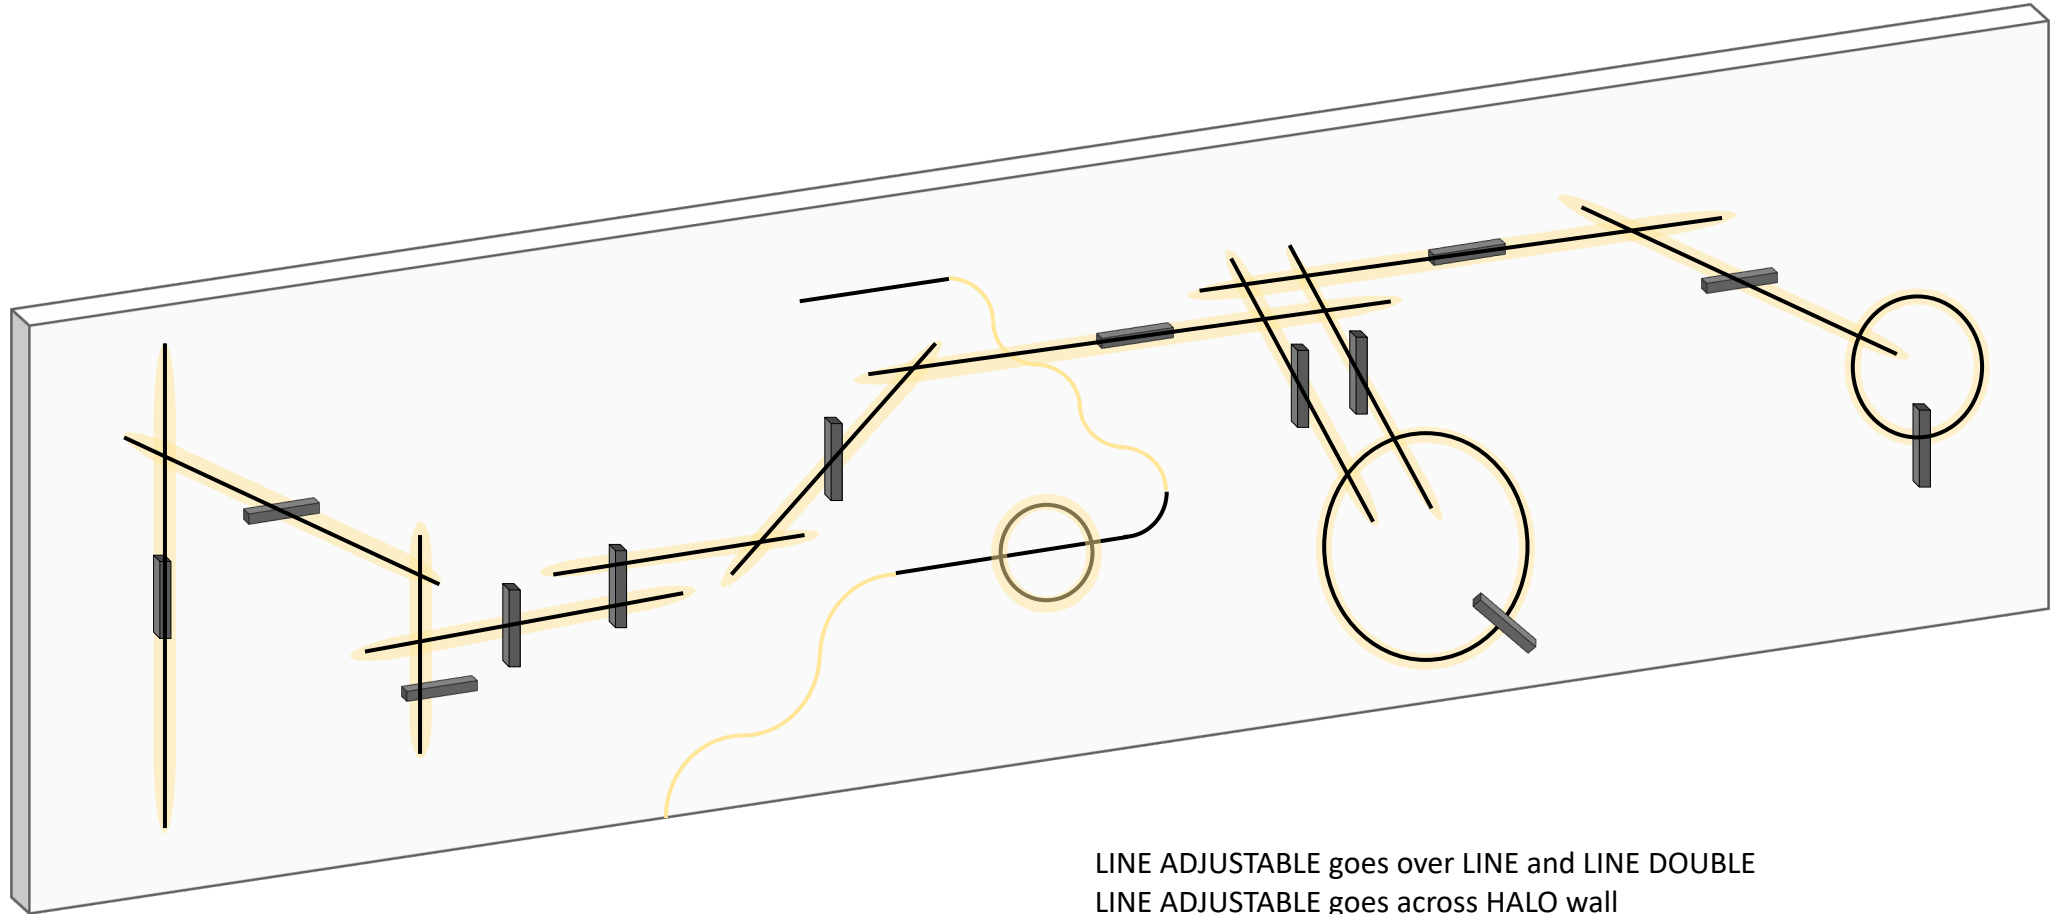

JUST BLACK LINES WALL LIGHTS

Only 3 luminaires but endless combinations.

The LINE ADJUSTABLE has a slightly greater distance from the wall so that it can be positioned in front of the other two LINE models without any problems. This makes overlapping lines of light possible. This and the fact that the LINE ADJUSTABLE can be rotated allow for versatile lighting arrangements.

JUST BLACK

ENDLESS POSSIBILITIES

LINE ADJUSTABLE goes over LINE and LINE DOUBLE

LINE ADJUSTABLE goes across HALO wall

All LINES go over JUST BLACK SURFACE TRACK + HALO INSERT

JUST BLACK LINES und HALOS
AVAILABILITIES