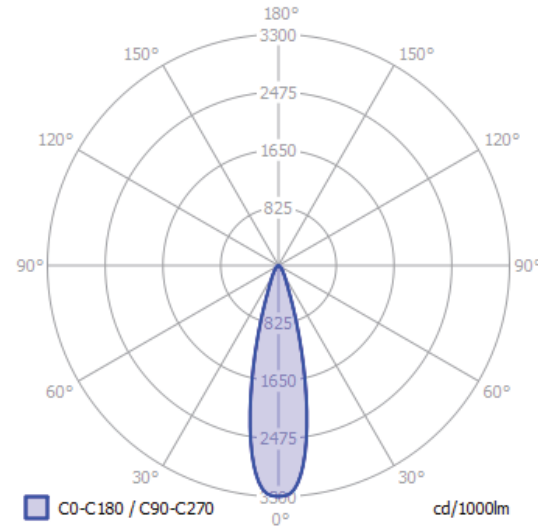

JUST BLACK TRACK

INVADER INSERT

Dimensions:	Ø60mm x 43mm (2 3/8" X 1 1/16")
lm output:	411 lm
power cons.:	4.8 W
CCT:	3000 K
CRI:	94