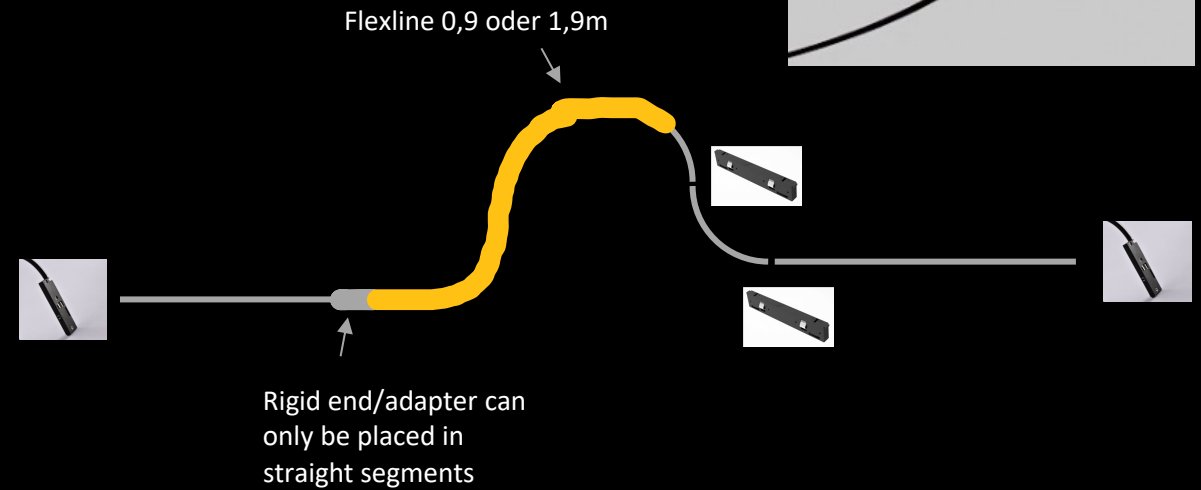

Dimensions:	890x5x10mm (35 1/16" X 0 3/16" X 0 3/8")	1890x5x10mm (74 7/16" X 0 3/16" X 0 3/8")
lm output:	142	300 lm
power cons.:	8 W	13.2 W
CCT:	2700 K	2700 K
CRI:	95	95

JUST BLACK TRACK FLEXLINE

Before placing the Flexline:

- One power feed
- Power is routed across the entire track thanks to the linear connector

After positioning the Flexline:

- A new power feed is necessary as the Flexline prevents the linear connectors from being placed
- In addition, the rigid part of the Flexline can only be placed in straight segments
- Curved segments each have 100m straight pieces at the beginning and end

JUST BLACK TRACK FLEXLINE

Placing the flexlines in opposite directions enables continuous illuminated lines of 2*0.9m or 2*1.9m or 0.9m+1.9m...

JUST BLACK TRACK FLEXLINE

Galvanic isolation for multiple feeds: