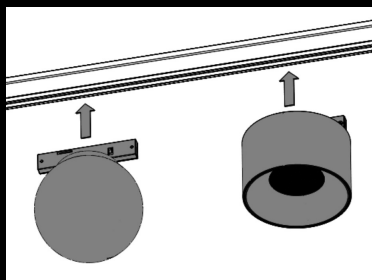

MAGIQ INSERTS

Dimensions:	196x10x18mm (7 11/16" X 0 3/16" X 0 1/16")	292x10x18mm (11 1/2" X 0 3/16" X 0 1/16")
lm output:	420 lm	633 lm
power cons.:	8.4 W	13.8 W
CCT:	3000 K	3000 K
CRI:	90	90

JUST BLACK TRACK

INVADER INSERT

Dimensions:	Ø60mm x 43mm (2 3/8" X 1 1/16")
lm output:	411 lm
power cons.:	4.8 W
CCT:	3000 K
CRI:	94

JUST BLACK TRACK INVADER

Some inserts are only fixed magnetically

Most inserts are also mechanically locked.