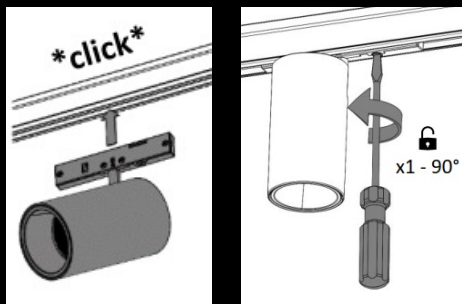

INVADER INSERT

Dimensions:	Ø60mm x 43mm (2 3/8" X 1 1/16")
lm output:	411 lm
power cons.:	4.8 W
CCT:	3000 K
CRI:	94

JUST BLACK TRACK INVADER

Some inserts are only fixed magnetically

Most inserts are also mechanically locked.