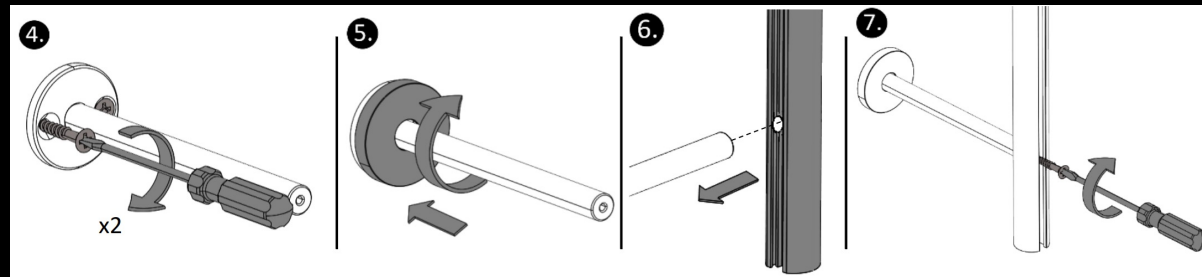

20mm cutout for recessed track and foam cover for easy plastering.

Track has mounting holes and is supplied with screws. These must be used as they have an extremely flat screw head.

The suspension bracket of the suspended track is inserted from the side

End caps are plugged in. For round rails, additionally glued to ensure a better hold.

JUST BLACK TRACK INSTALLATION

The round suspended track can also be set up as a POLE system.

x2

x2

x2

JUST BLACK TRACK OVERVIEW INSERTS