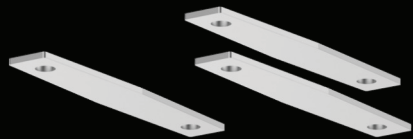

JUST BLACK TRACK
TRIMLESS

JUST BLACK LINES

JUST BLACK HALOS

JUST BLACK TRACK SYSTEM

The complete solution for minimalist and versatile lighting.

The square JUST BLACK TRACK surface-mounted track enables elegant and dynamic lines that alternate seamlessly between straight and curved segments. It changes direction flexibly, whether on the same level or at the transition between wall and ceiling.

The JUST BLACK TRACK pendant track has a cylindrical aesthetic that emphasises the light inserts and, thanks to the rounded L-connectors, enables changes of direction as the track progresses.

The JUST BLACK TRACK recessed track blends almost seamlessly into the wall and ensures a visually flawless and maximally concealed appearance.

JUST BLACK TRACK
HYPERMINIATURISED

JUST BLACK TRACK

OVERVIEW COMPONENTS

SURFACE TRACK
1000mm/ 2000mm
39 3/8" / 78 3/4"

TRIMLESS TRACK
1000mm/ 2000mm
39 3/8" / 78 3/4"

PENDANT TRACK
1000mm/ 2000mm
39 3/8" / 78 3/4"