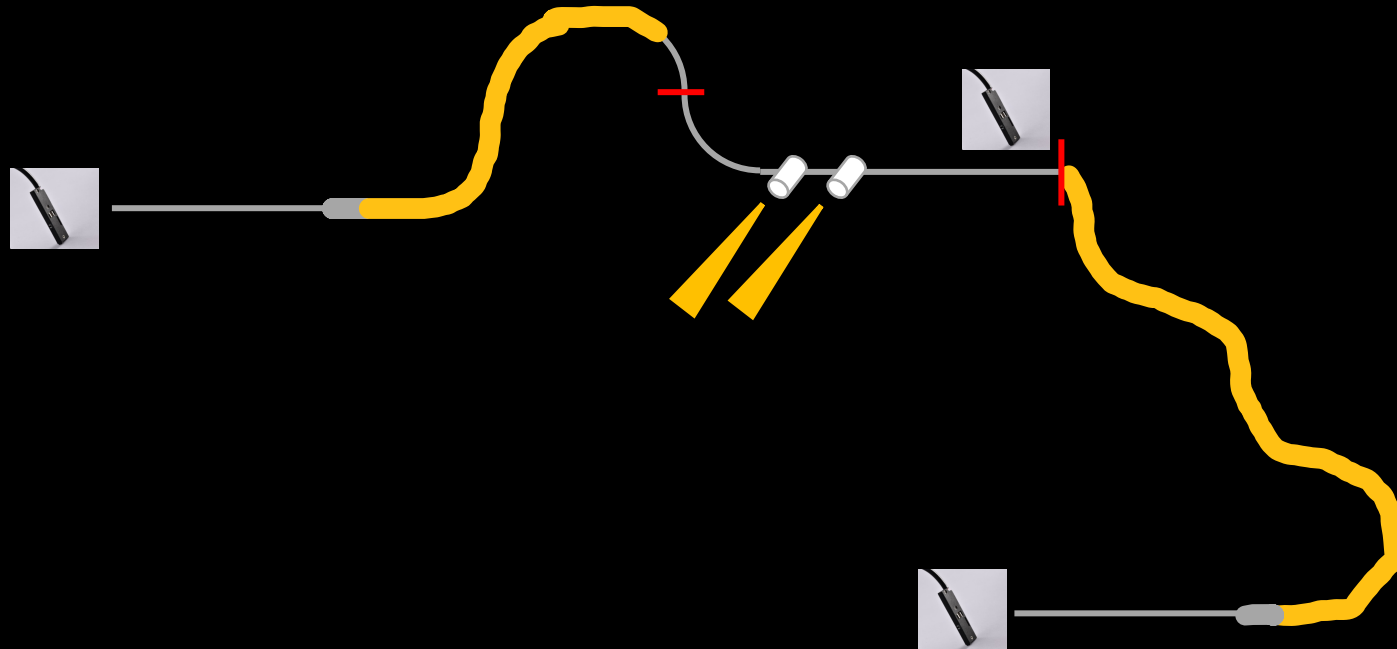

- One power feed
- Power is routed across the entire track thanks to the linear connector

After positioning the Flexline:

- A new power feed is necessary as the Flexline prevents the linear connectors from being placed
- In addition, the rigid part of the Flexline can only be placed in straight segments
- Curved segments each have 100m straight pieces at the beginning and end

JUST BLACK TRACK FLEXLINE

Placing the flexlines in opposite directions enables continuous illuminated lines of 2*0.9m or 2*1.9m or 0.9m+1.9m...

JUST BLACK TRACK FLEXLINE

Galvanic isolation for multiple feeds:

- clear separation via plastic end cap for surface and recessed track

Einbau

Anbau

JUST BLACK TRACK FLEXLINE

When removing the FLEXLINE, it is essential to use the tool supplied to prevent damage to the contacts.