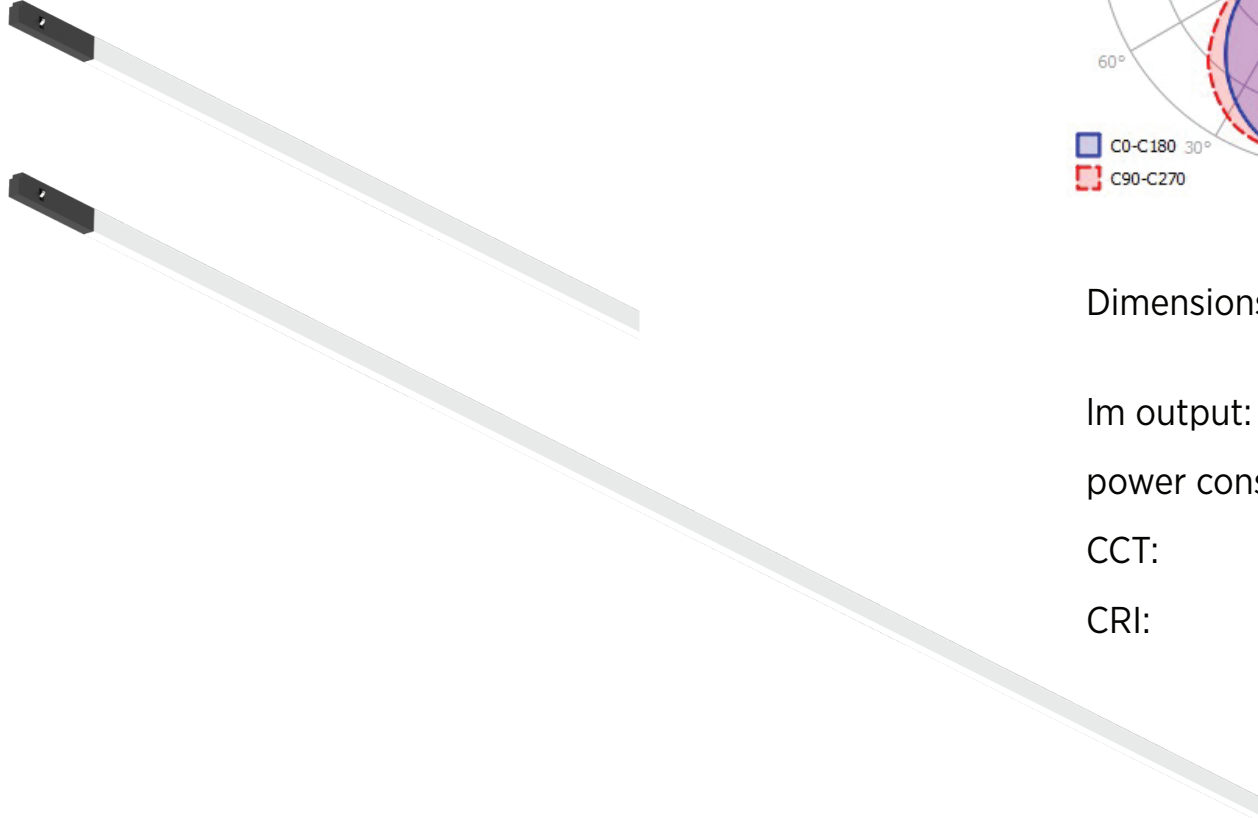

BILO INSERT

Dimensions: Ø60mm (2 3/8")

lm output: 200 lm

power cons.: 2.9 W

CCT: 3000 K

CRI: 92

JUST BLACK TRACK

FLEXLINE INSERT