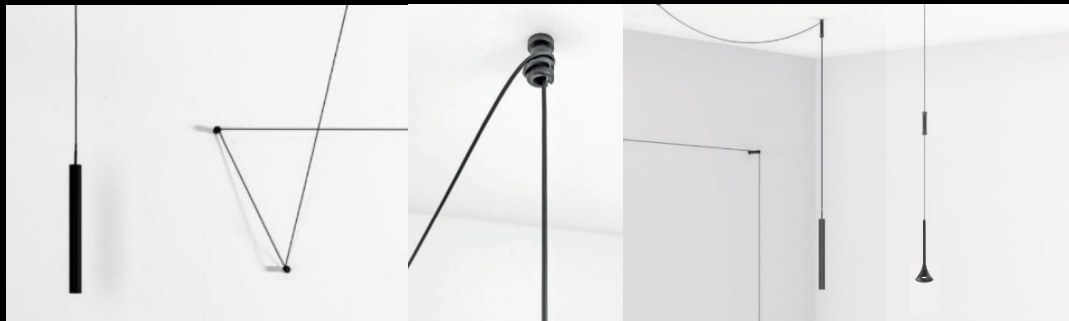

JUST BLACK TRACK
TRIMLESS

JUST BLACK LINES

JUST BLACK HALOS

JUST BLACK TRACK SYSTEM

The complete solution for minimalist and versatile lighting.

The square JUST BLACK TRACK surface-mounted track enables elegant and dynamic lines that alternate seamlessly between straight and curved segments. It changes direction flexibly, whether on the same level or at the transition between wall and ceiling.

LEDLINE

FLUTE

FLEXLINE

JUST BLACK TRACK

HANGOVER and FLUTE

- Cable length is fixed at 1.1m and cannot be adjusted
- Cable components are used to adjust the height

JUST BLACK TRACK
HANGOVER and FLUTE

JUST BLACK TRACK