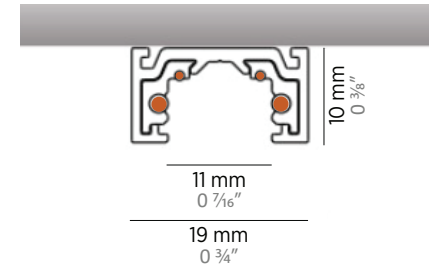

MAGIQ INSERTS

Dimensions:	196x10x18mm (7 11/16" X 0 3/16" X 0 1/16")	292x10x18mm (11 1/2" X 0 3/16" X 0 1/16")
lm output:	420 lm	633 lm
power cons.:	8.4 W	13.8 W
CCT:	3000 K	3000 K
CRI:	90	90

JUST BLACK TRACK

INVADER INSERT

Dimensions:	Ø60mm x 43mm (2 3/8" X 1 1/16")
lm output:	411 lm
power cons.:	4.8 W
CCT:	3000 K
CRI:	94

JUST BLACK TRACK INVADER

Some inserts are only fixed magnetically

Most inserts are also mechanically locked.

JUST BLACK TRACK
LIMITATIONS

MAX 10m length

MAX 100W system power

MAX 6A rated current

JUST BLACK TRACK

JUST BLACK TRACK vs. MINIMAL TRACK

JUST BLACK TRACK	MINIMAL TRACK
24V	48V
2 Phase	2 Phase + 2 DALI Phase
on/off, DALI, matter	on/off, DALI, matter, 0-10V converter
Broadcast Dimming	Inserts can be dimmed individually
Hyperminiaturised (5mm)	Miniaturised (19mm)
Max. 10 Meter and 100 Watt	Max. 30 Meter and 100 Watt
Black	All colors possible
L connectors + Pole System	X, T, L connectors
Hospitality, Residential, Retail	Hospitality, Residential, Retail
Max. 10 Meter and 100 Watt	Max. 30 Meter and 100 Watt
Trimless, surface mounted & suspended	Trimless, surface mounted & suspended
\$\$	\$\$\$\$

Dimensions:

1200mm x 8mm x 8mm
(47 1/4" x 0 5/16" x 0 5/16")

lm output:

736 lm

power cons.:

14.5W

CCT:

3000 K