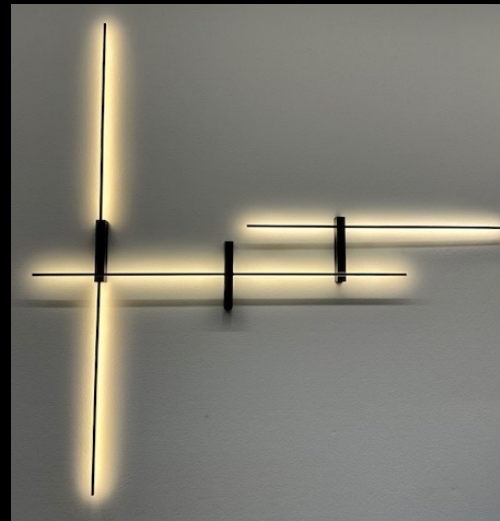

JUST BLACK LINES WALL LIGHTS

Only 3 luminaires but endless combinations.

The LINE ADJUSTABLE has a slightly greater distance from the wall so that it can be positioned in front of the other two LINE models without any problems. This makes overlapping lines of light possible. This and the fact that the LINE ADJUSTABLE can be rotated allow for versatile lighting arrangements.