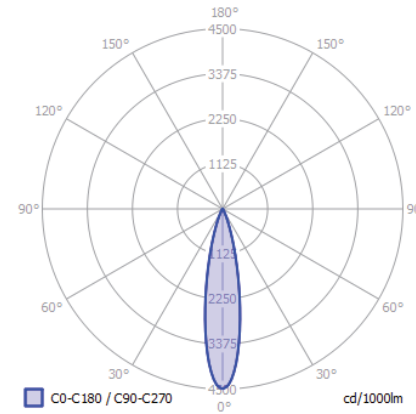

SIGN

FLEXLINE

JUST BLACK TRACK

SIGN INSERT

Dimensions:	Ø138mm x 34mm (5 7/16" X 1 5/16")
lm output:	407 lm
power cons.:	13.8 W
CCT:	3000 K
CRI:	95

JUST BLACK TRACK
IMAGINE INSERT

15* Lens

24* Lens

36* Lens

Dimensions:

Ø25mm x 48mm
(1" x 1 7/8")

Ø35mm x 58/83mm
(1 3/8" x 2 5/16" / 3 1/4")

Ø45mm x 63mm
(1 3/4" x 2 1/2")

Beamangle:

15* / 24* / 36*

15* / 24* / 36*

15* / 24* / 36*

lm output:

138 lm

365lm

492lm

power cons.:

2.4 W

5.0 W