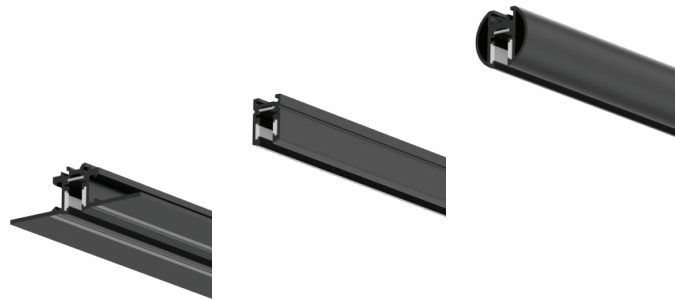

Fine lines, circles and curves are the basic elements of the new product family and allow endless combination possibilities.

JUST BLACK consists of a hyper-miniaturised track and several individual luminaires.

JUST BLACK
OVERVIEW

JUST BLACK TRACKS

JUST BLACK LINES

JUST BLACK HALOS

TRIMLESS

SURFACE

SUSPENDED

1000/2000 mm
39 3/8" / 78 3/4"

1000/2000 mm
39 3/8" / 78 3/4"

1000/2000 mm
39 3/8" / 78 3/4"

LINE
DOUBLE

1500 mm
59 1/16"

LINE
ADJUSTABLE

1200 mm
47 1/4"

LINE

900 mm
35 7/16"

JUST BLACK TRACK
TRIMLESS

JUST BLACK LINES

JUST BLACK HALOS

JUST BLACK TRACK SYSTEM

The complete solution for minimalist and versatile lighting.

The square JUST BLACK TRACK surface-mounted track enables elegant and dynamic lines that alternate seamlessly between straight and curved segments. It changes direction flexibly, whether on the same level or at the transition between wall and ceiling.