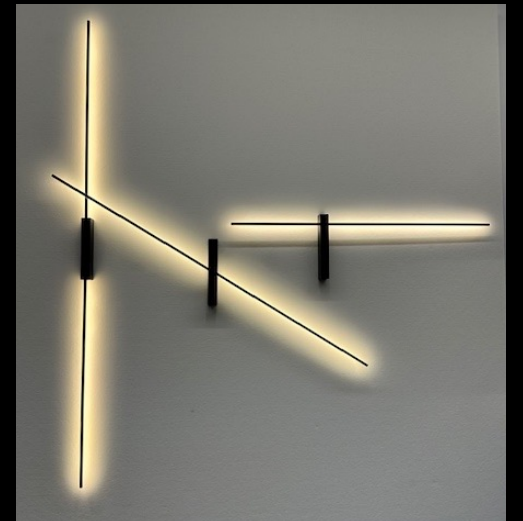

JUST BLACK LINES WALL LIGHTS

Only 3 luminaires but endless combinations.

The LINE ADJUSTABLE has a slightly greater distance from the wall so that it can be positioned in front of the other two LINE models without any problems. This makes overlapping lines of light possible. This and the fact that the LINE ADJUSTABLE can be rotated allow for versatile lighting arrangements.