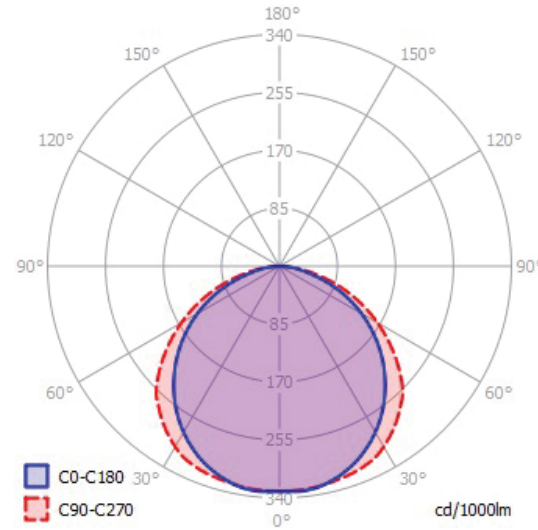

Dimensions:	890x5x10mm (35 1/16" X 0 3/16" X 0 3/8")	1890x5x10mm (74 7/16" X 0 3/16" X 0 3/8")
lm output:	142	300 lm
power cons.:	8 W	13.2 W
CCT:	2700 K	2700 K
CRI:	95	95

JUST BLACK TRACK FLEXLINE

Before placing the Flexline: