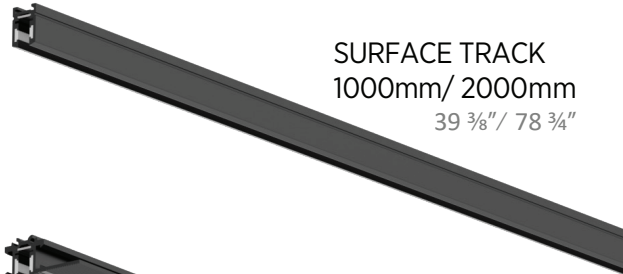

TRIMLESS TRACK
1000mm/ 2000mm
39 3/8" / 78 3/4"

JUST BLACK TRACK

TRACKS

SURFACE TRACK
1000mm/ 2000mm
39 3/8" / 78 3/4"