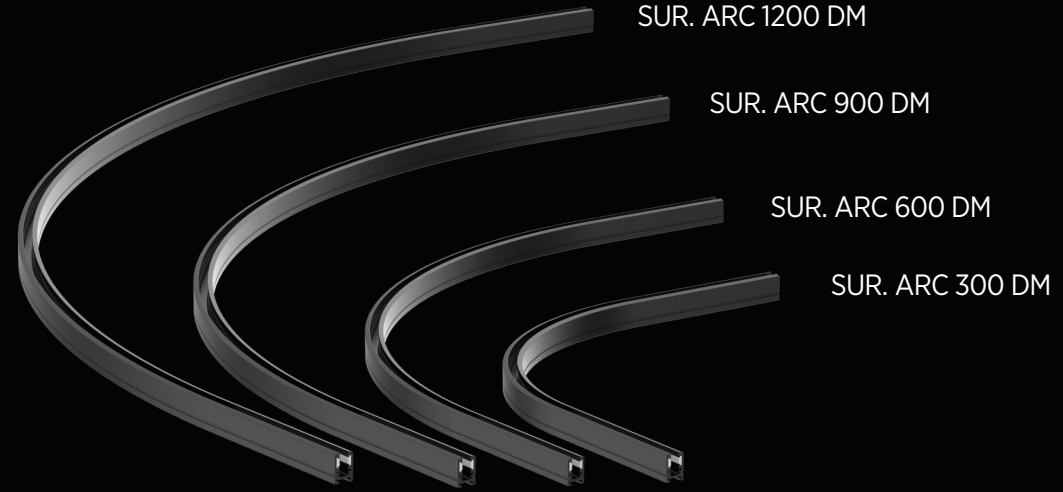

SUR. ARC 1200 DM

SUR. ARC 900 DM

SUR. ARC 600 DM

SUR. ARC 300 DM