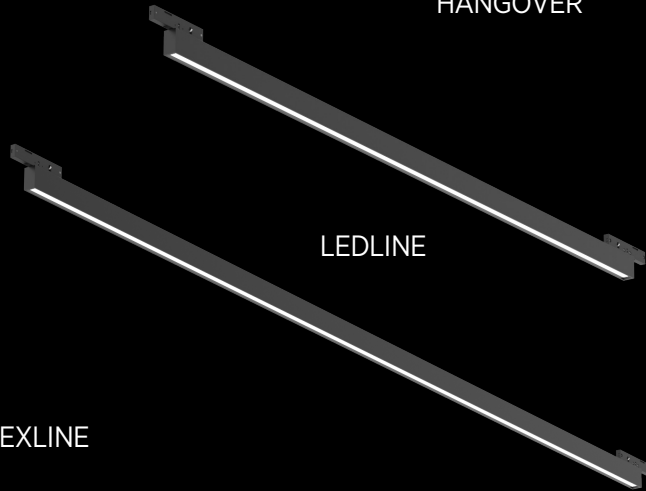

JUST BLACK TRACK OVERVIEW INSERTS

JUST BLACK TRACK offers a wide range of inserts for all lighting requirements.

SIGN

IMAGINE

INVADER

BILO

MAGIQ

HANGOVER

LEDLINE

FLUTE

FLEXLINE

JUST BLACK TRACK

HANGOVER and FLUTE

- Cable length is fixed at 1.1m and cannot be adjusted
- Cable components are used to adjust the height

JUST BLACK TRACK
HANGOVER and FLUTE

JUST BLACK TRACK