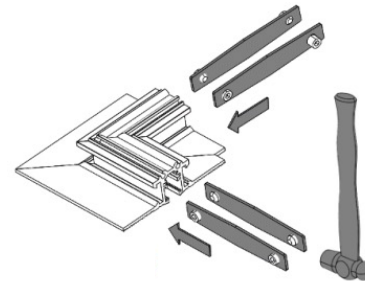

TRIMLESS TRACK
1000mm/ 2000mm
39 3/8" / 78 3/4"

PENDANT TRACK
1000mm/ 2000mm
39 3/8" / 78 3/4"

The track segments have notches at one end to allow the feed to be channeled away more easily.

In addition, all rails already have holes so that no drilling is necessary during installation.

JUST BLACK TRACK

ARCS

The curves have a 100 mm straight end piece on both sides. This is necessary so that the linear connectors can be placed in a straight rail segment.

Theoretically, it is possible to place light inserts in the two largest bends. However, this is not actually intended.

The FLEXLINE light insert can be placed in curves.

JUST BLACK TRACK

MECHANICAL CONNECTORS

The suspended track round and attachment rail are connected with a mechanical connecting plate 350-2729 per connection point.

This plate comes with grub screws. The installation rail is connected with the mechanical connecting plates 140-1415 (set of 2) per connection point. These plates also come with grub screws.

JUST BLACK TRACK