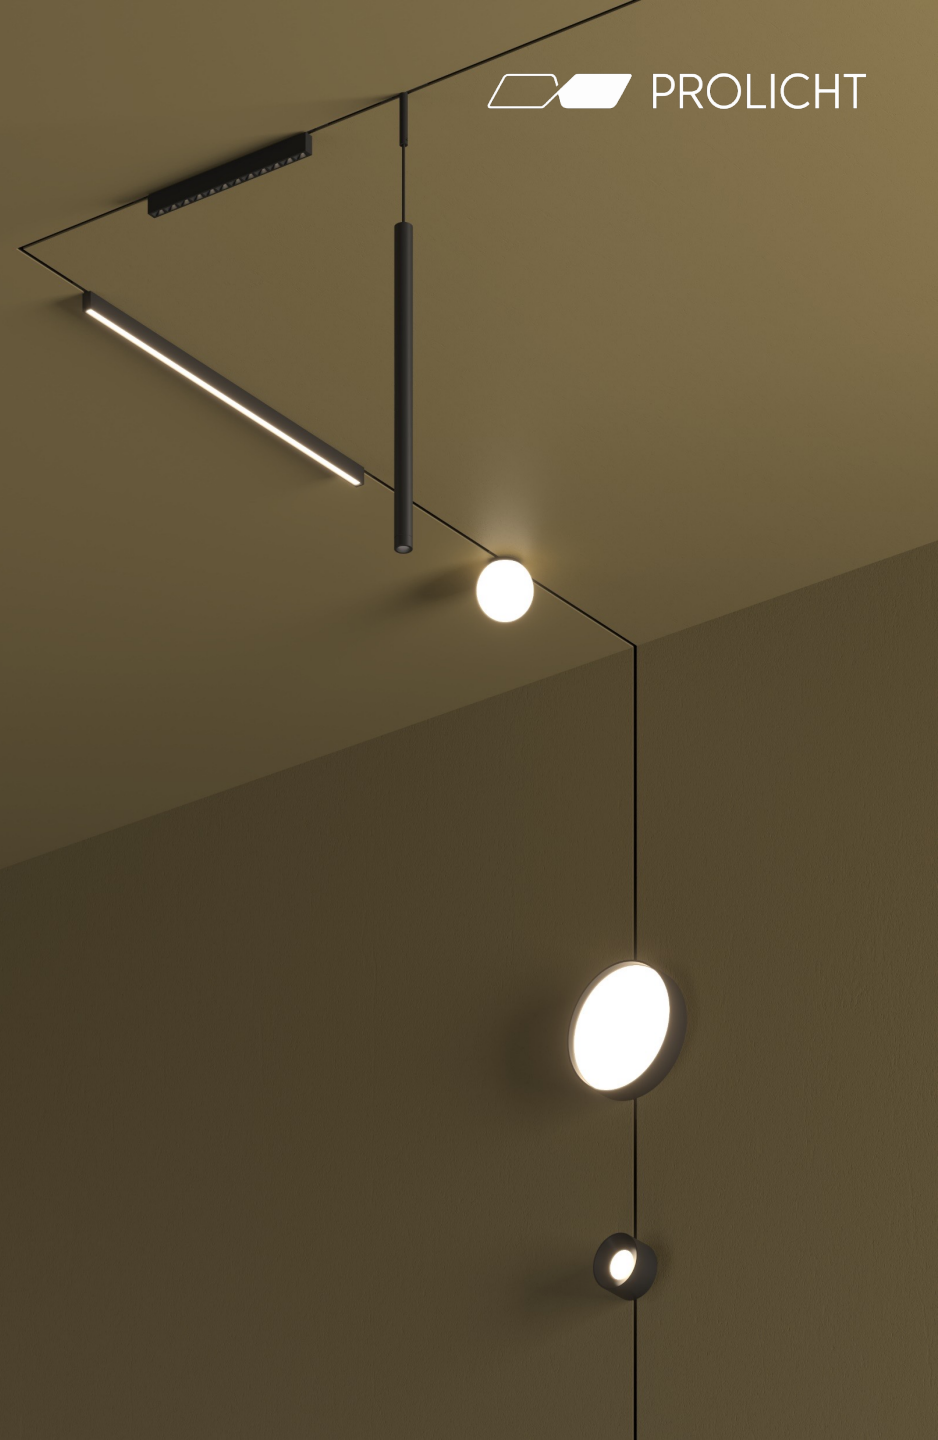

LEDLINE

FLUTE

FLEXLINE

JUST BLACK TRACK

HANGOVER and FLUTE

- Cable length is fixed at 1.1m and cannot be adjusted
- Cable components are used to adjust the height

JUST BLACK TRACK
HANGOVER and FLUTE

JUST BLACK TRACK