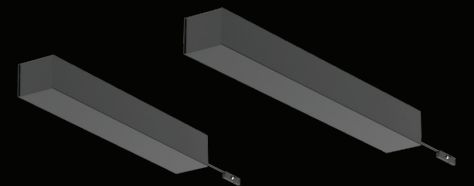

JUST BLACK TRACK

OVERVIEW COMPONENTS