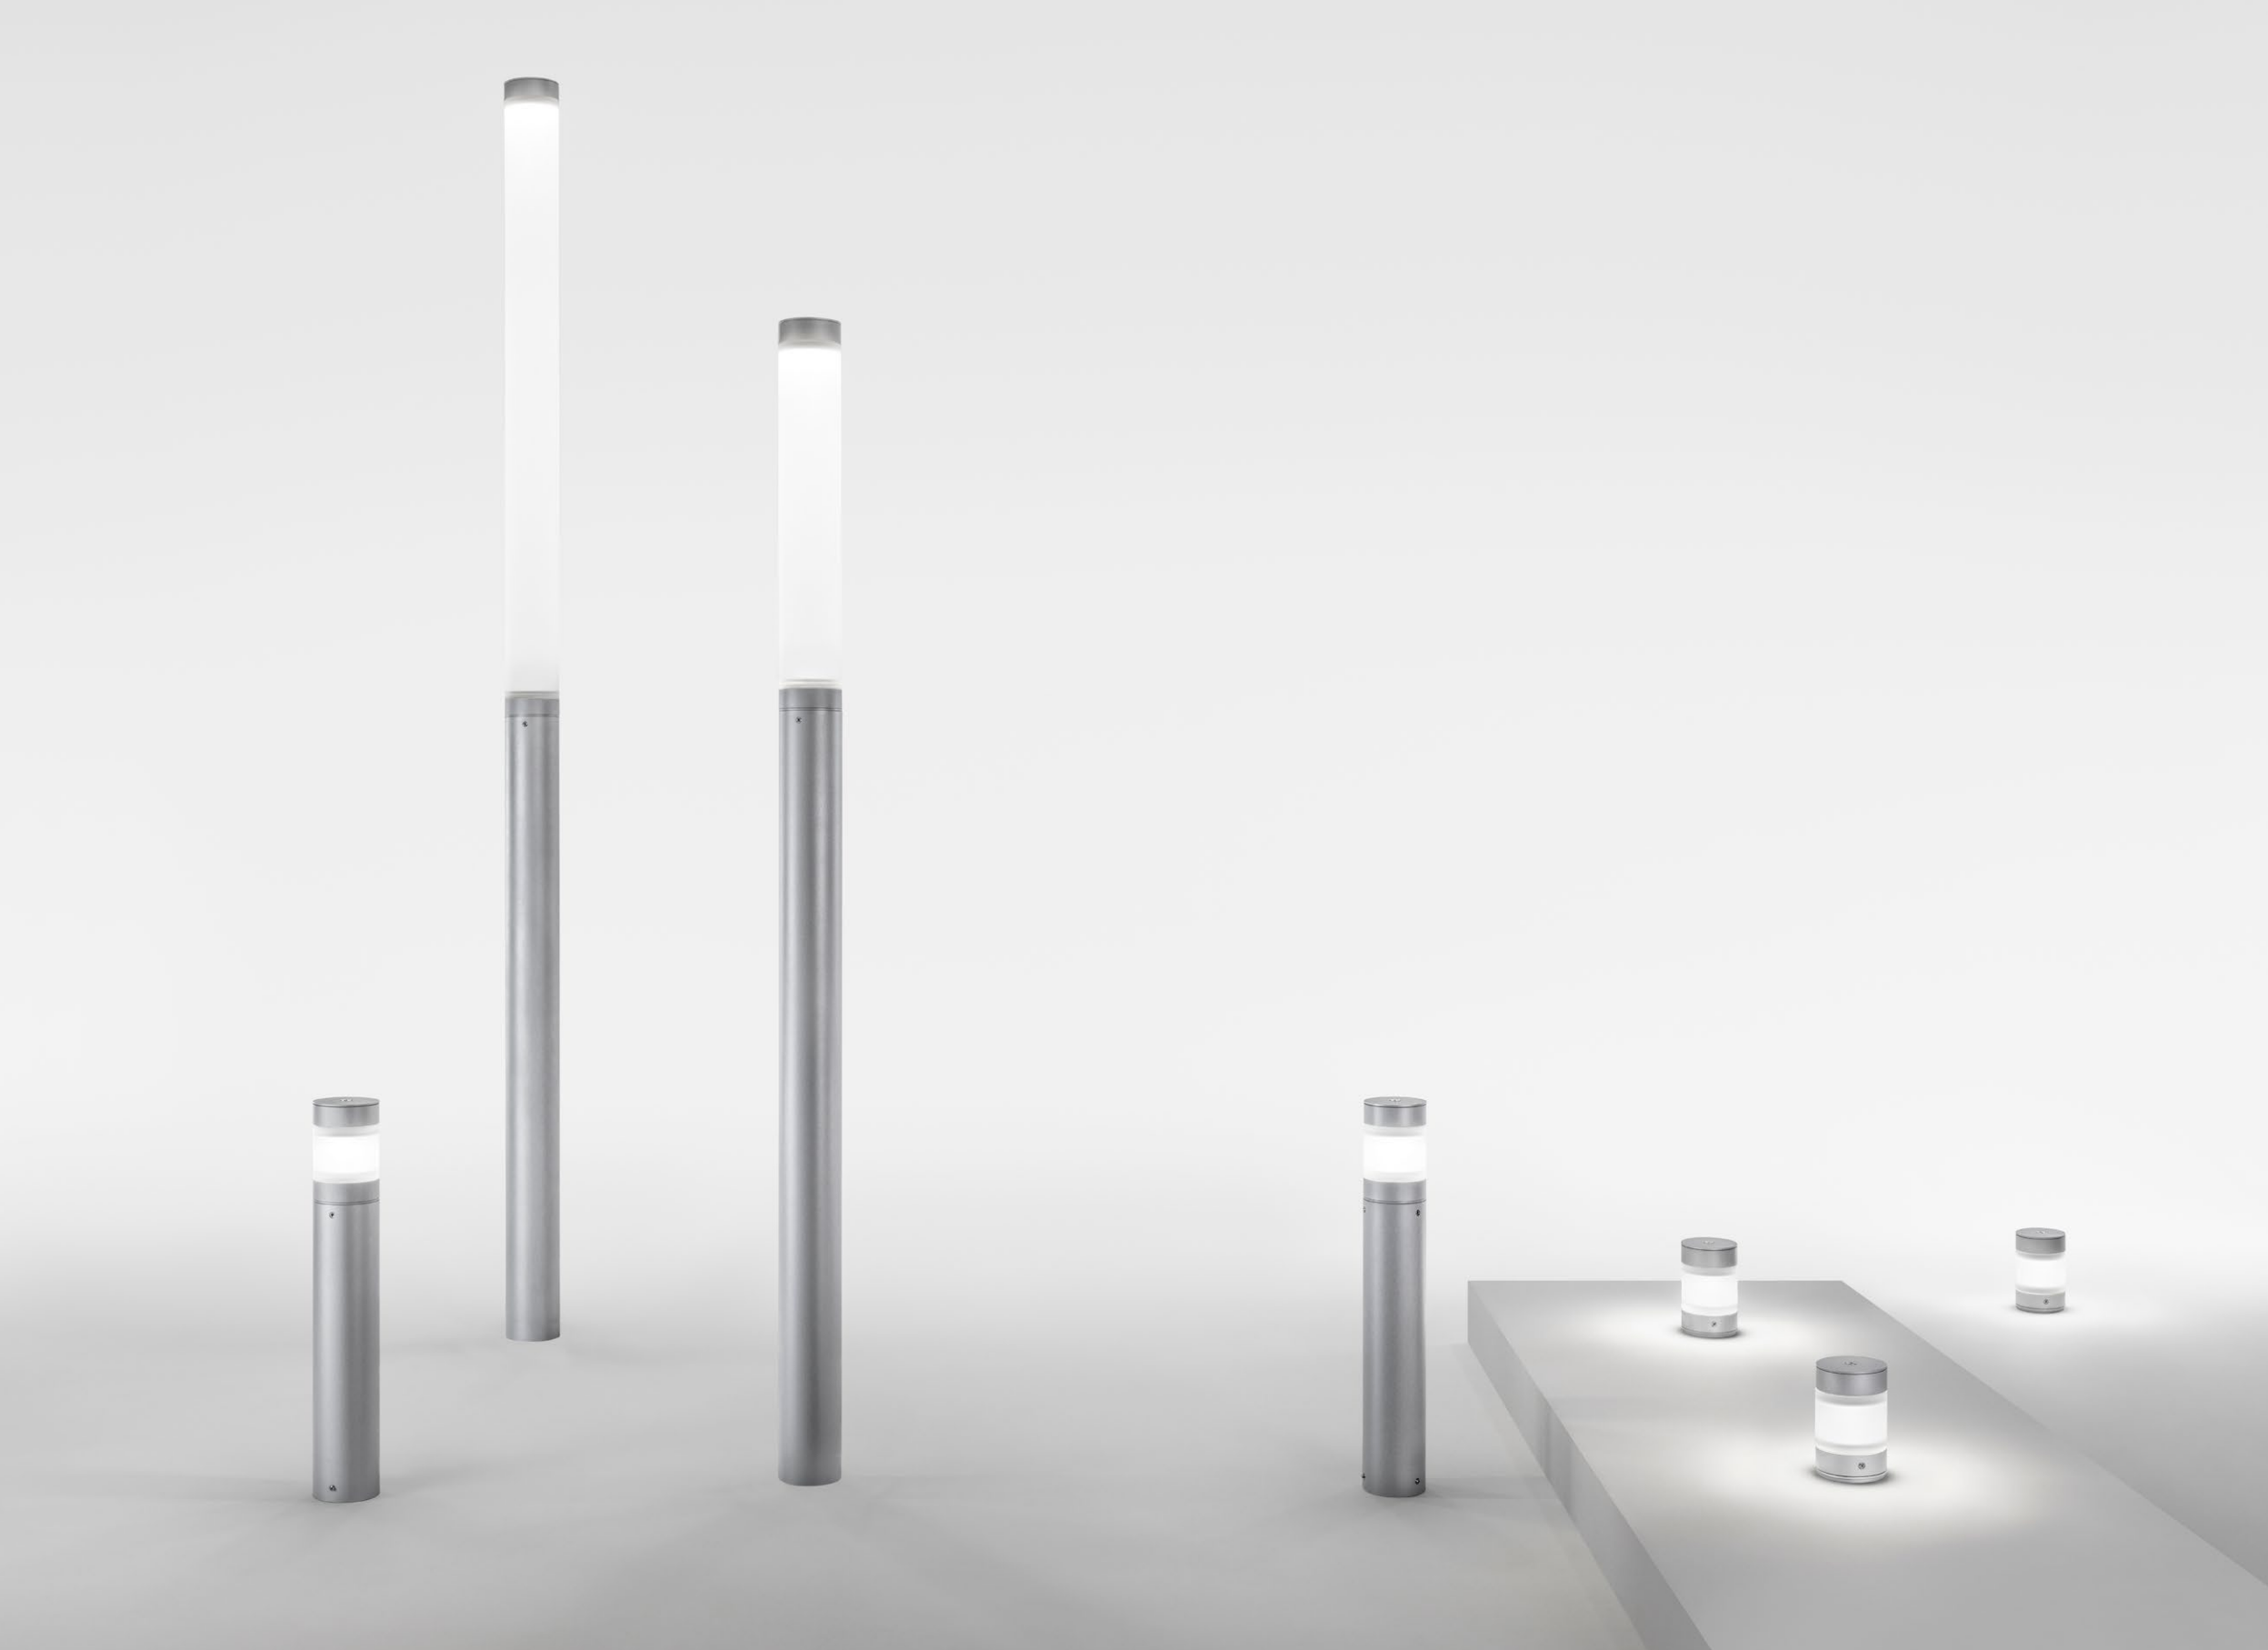

Tube

Exterior

TUBE collection

lighting post urban lighting

Functionality, energy saving and minimalist style are the features of the new stalks and TUBE posts, a polyfunctional collection for urban furniture that adapts to environments classical and contemporary.

The perfect union between essentiality of volumes and structural solidity, is ideal for projects of spaces in public and private areas, made for sustainability and for the formal harmony.

TUBE collection

TUBE
lighting post

IP65
IK 10

∅ 160 mm | 6 5/16"

h. 260 mm | 10 1/4"
h. 1000 mm | 39 3/8"

TUBE
urban lighting

IP65
IK 10

∅ 160 mm | 6 5/16"

h. 3000 mm | 118 1/8"
h. 4000 mm | 157 1/2"

Lighting data

TUBE lighting post

WHITE LED

→ h. 260 mm | 10 1/4"

→ h. 1000 mm | 39 3/8"

3000K CRI>80 120/277V

10W | 415 lm ±
transparent diffuser

20W | 920 lm ±
transparent diffuser