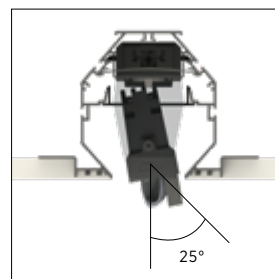

# 2LOOK4 MAGNET MAKES A DIFFERENCE

48 V MAGTRACK ensures tool-free mounting of the different spots.

The slim adapter can be equipped with 3 sizes of track spots (Ø60-75-90 mm).

IMAGINE

CENTRIQ

MAGIQ WALLWASH

### TOOL-FREE MOUNTING

48 V MAGTRACK - PROFILE 25 | 50

- all fittings magnetically installed
- tool-free mounting and repositioning
- PROFILE 25: hybrid solution with spots and general lighting

### 3 SIZES OF SPOTLIGHTS

PROFILE 20 | 25 | 50

- three 2LOOK4 profiles are available with different spotlight sizes:
- 20: IMAGINE Ø60-75-90 mm
- 25: CENTRIQ Ø30-40-55 mm
- 50: CENTRIQ Ø60-75-95 mm