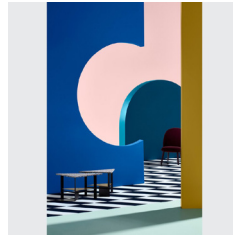

Geometric ceiling lights that look like colorful, oversized icons - Glorious stages extraordinary spaces with a hint of pop art and science fiction.

Glorious is the family name for three geometric shape profiles: Glorious (circular), Victory (triangular) and Quantum (square). Each are offered in recessed, surface, and suspension applications. The profiles are adapted from the Super-G Family, with the same width and light distribution. With direct and direct/indirect options, along with three color temperatures and 29 standard color finish options, the design possibilities are endless.

Quantum & Victory

Recessed 32" x 32" | 44" x 44" | 56" x 56"

Surface & Suspension 31" x 31" | 43" x 43" | 55" x 55"

(all sizes are using approximate measurements)

Colors

- | | |
|----------------------|-----------------------|
| ● sparkling silver | ● purple sky |
| ● black velvet | ● fresh oh |
| ● crystal white | ● funky p. |
| ● creamy | ● kissing aphrodite |
| ● hampton bay | ● poseidon's paradise |
| ● lagoon | ● blue sky |
| ● urban forest | ● spring green |
| ● in the army | ● mellow yellow |
| ● rusty angel | ● golden heart |
| ● rusty rush | ● gun metal |
| ● milk and chocolate | ● champagne cream |
| ● fade to grey | ● copper mine |
| ● mysterious grey | ● ancient bronze |
| ● twilight | ● jazz gold |
| ● lost dream | |

Notes

The laser cutting effect known as 'Identity' is available on Glorious for the engraving of texts and logos.

Features

→ 3000K/3500K/4000K

→ Two widths: 150mm and 65mm (Slim version)

→ IP20

<https://archipro.co.nz/product/escapade-balance-2018-dulux-colour-trends-dulux>