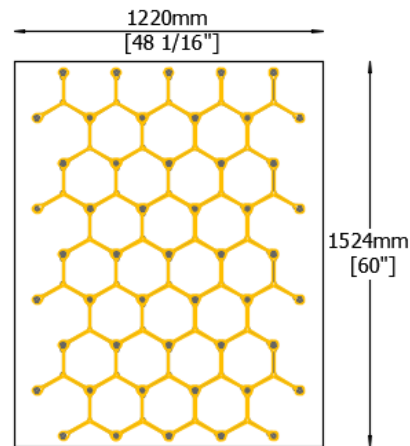

22 pendants

38 pendants

→ Rectangle

16 pendants

24 pendants

49 pendants

→ Round

3 pendants

→ IP41

500mm
(19 11/16")

800mm
(31 1/2")

Ø25mm (1")

Ø25mm (1")

DESIGN

Metropolis

Studio Zaneen