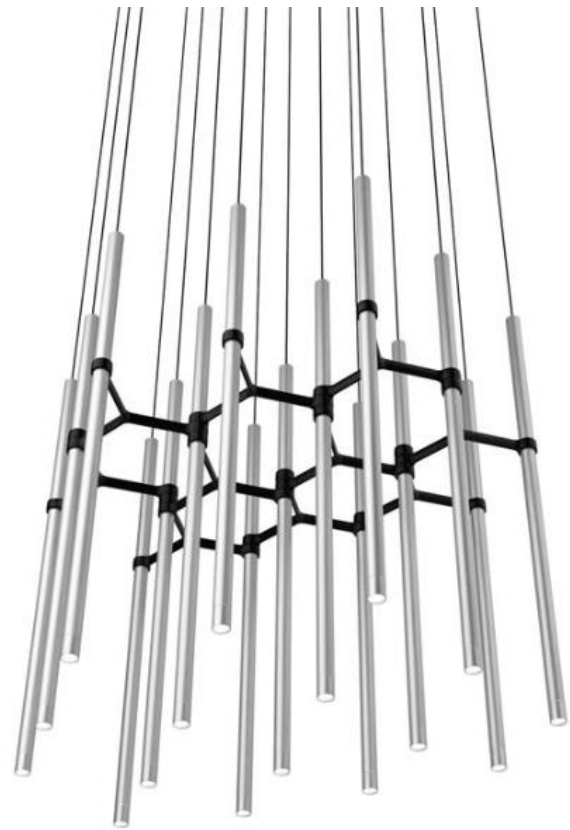

Select your
Canopy

1

Canopy

A- Recessed Canopy for Monopoint

- For remote-driver applications
- Dimming requires min. 3 fixtures

Black

White

Custom colors
Available upon request

Custom colors
Available upon request

Combine tube finishes
with different color finishes

→ Black tube

→ Bronze tube

→ Industrial tube

Configurations with
the **Y-Connector**

Scale for front elevation:
 0 5 10 15 20 25 m