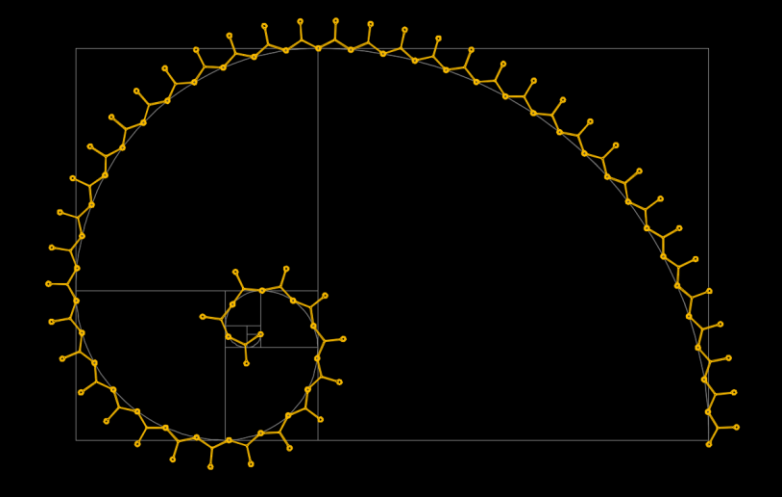

The Golden Ratio