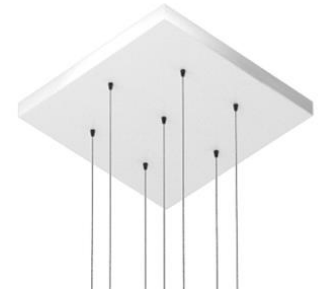

Black

White

Bronze

Industrial

Custom colors
Available upon request

Configure shapes
using standard
Canopies

→ Square

7 pendants

22 pendants

38 pendants

→ Rectangle

16 pendants

24 pendants

49 pendants

→ Round

3 pendants