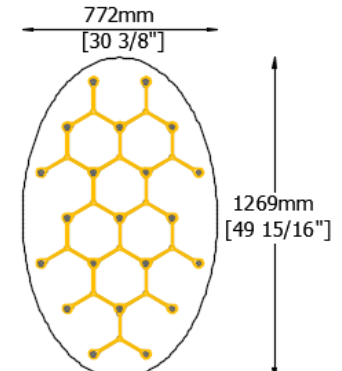

22 pendants

38 pendants

→ Rectangle

16 pendants

24 pendants

49 pendants

→ Round

3 pendants

7 pendants

27 pendants

→ Oval

13 pendants

21 pendants

38 pendants

Select your
Tube

2

Tube Size

→ 2 standard heights:

→ 500mm (19 11/16")

→ 800mm (31 1/2")

→ 3 versions available:

→ LED Tube (3.65W / 122 delivered lumens)

→ Blind Tube (no LED)

→ Luminous Halo (frosted drop lens - *extends the cylinder height by 20mm)

→ IP41

500mm
(19 11/16")

800mm
(31 1/2")

Ø25mm (1")

Ø25mm (1")

DESIGN

Metropolis

Studio Zaneen