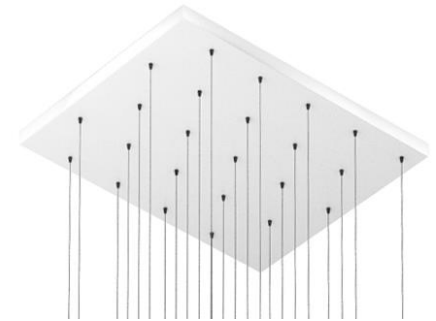

1

Canopy

C- Surface Canopy for Modular Systems

- → Standard Square, Rectangular, Round and Oval shapes
- → Custom sizes and shapes are available
- → Canopy includes integrated dimmable drivers