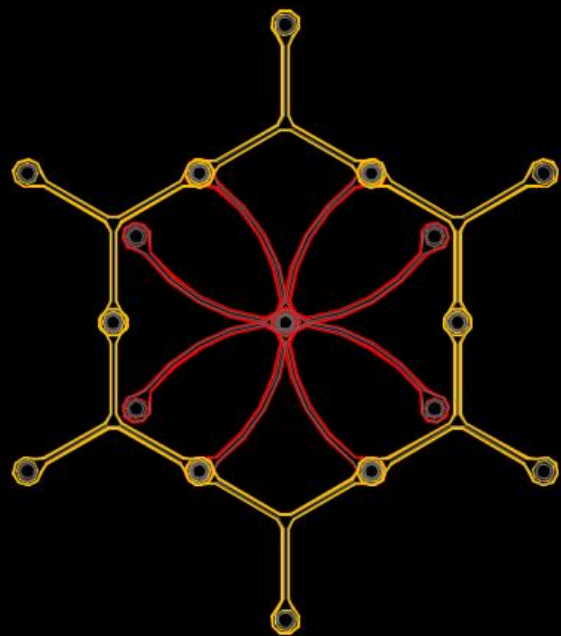

Proportional numbers in ().

The Golden Ratio

Configurations with
the **C-Connector**

Configurations with
the both connectors

Metropolis manufactured by Studio Zaneen

Thank you
for your
time.

zaneen.com