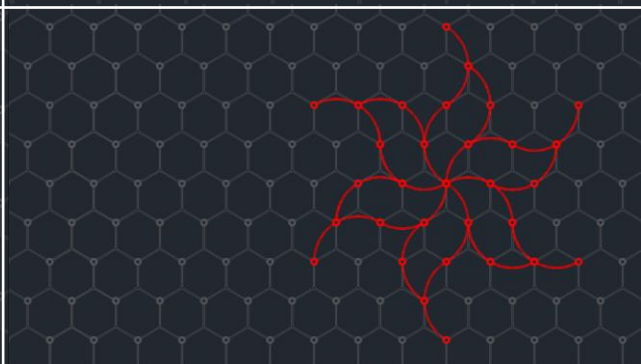

Proportional numbers in ().

The Golden Ratio

Configurations with
the **C-Connector**

Configurations with
the both connectors

Metropolis manufactured by Studio Zaneen

Thank you
for your
time.

zaneen.com