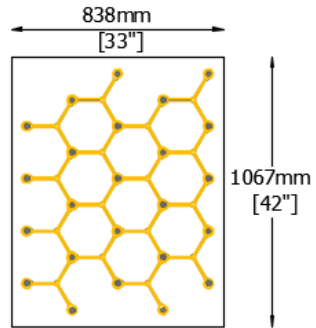

22 pendants

38 pendants

→ Rectangle

16 pendants

24 pendants

49 pendants

→ Round

3 pendants

→ IP41

500mm
(19 11/16")

800mm
(31 1/2")

Ø25mm (1")

Ø25mm (1")

DESIGN

Metropolis

Studio Zaneen