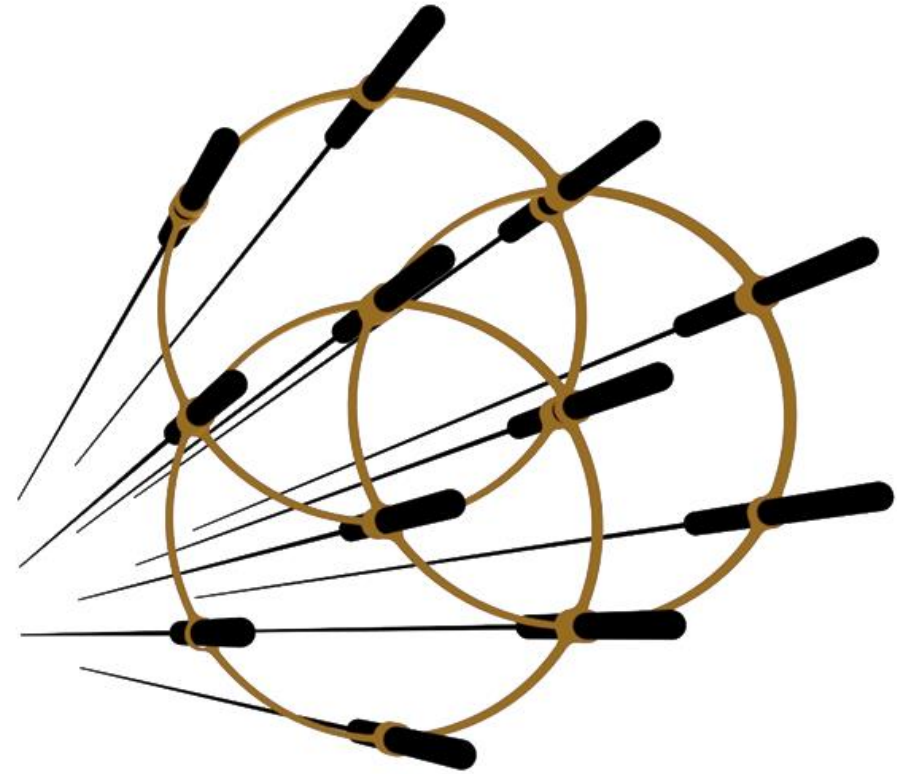

C-Connector