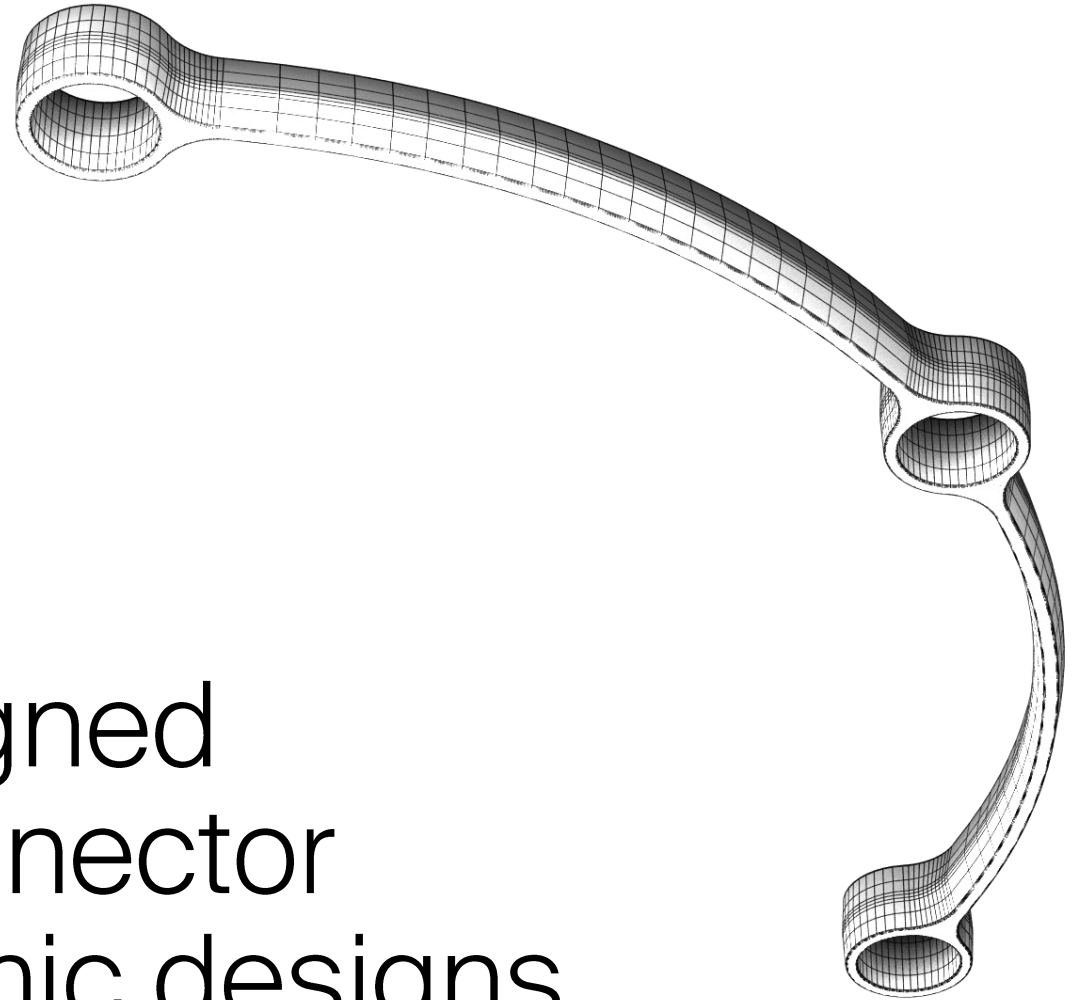

Connector Shape

Y-Connector

C-Connector

C-Connector was designed to compliment the Y-Connector and allow for more dynamic designs

Connector

Compatibility

- C-Connector is designed to be compatible with the honeycomb pattern of the Y-Connector.
- Easy to swap C & Y Connectors for a new look.
- Easy to combine C & Y Connectors within the same configuration.