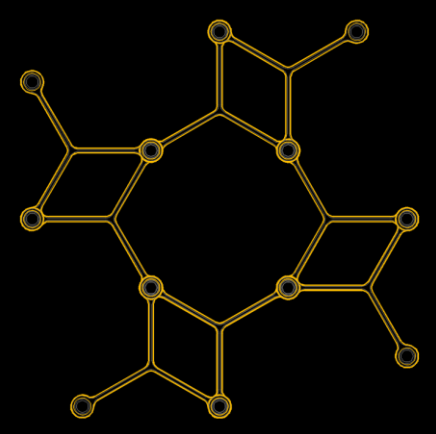

Custom colors
Available upon request

Combine tube finishes
with different color finishes

→ Black tube

→ Bronze tube

→ Industrial tube

Configurations with
the **Y-Connector**

Scale for front elevation:
 0 5 10 15 20 25 m