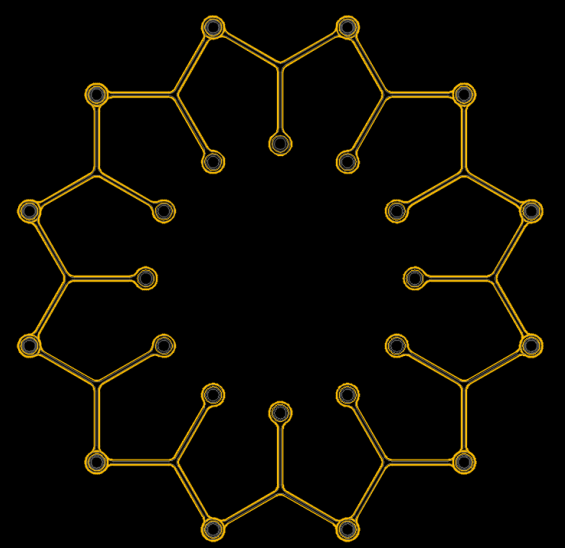

Custom colors
Available upon request

Combine tube finishes
with different color finishes

→ Black tube

→ Bronze tube

→ Industrial tube

Configurations with
the **Y-Connector**

Scale for front elevation:
 0 5 10 15 20 25 m