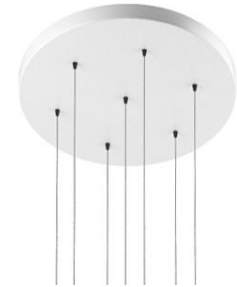

Black

White

Bronze

Industrial

Custom colors
Available upon request

Configure shapes
using standard
Canopies

→ Square

7 pendants

22 pendants

38 pendants

→ Rectangle

16 pendants

24 pendants

49 pendants

→ Round

3 pendants