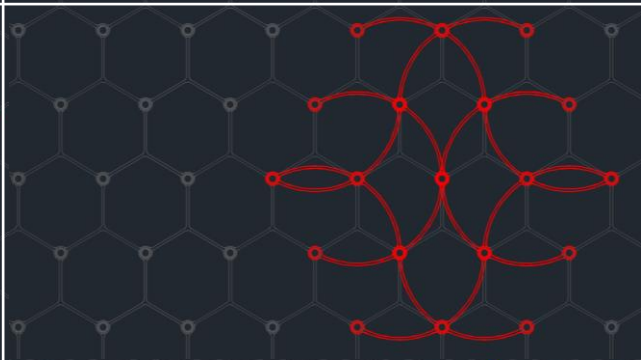

Custom colors
Available upon request

Combine tube finishes
with different color finishes

→ Black tube

→ Bronze tube

→ Industrial tube

Configurations with
the **Y-Connector**

Scale for front elevation:
 0 5 10 15 20 25 m

Proportional numbers in ().

The Golden Ratio

Configurations with
the **C-Connector**

Configurations with
the both connectors

Metropolis manufactured by Studio Zaneen

Thank you
for your
time.

zaneen.com