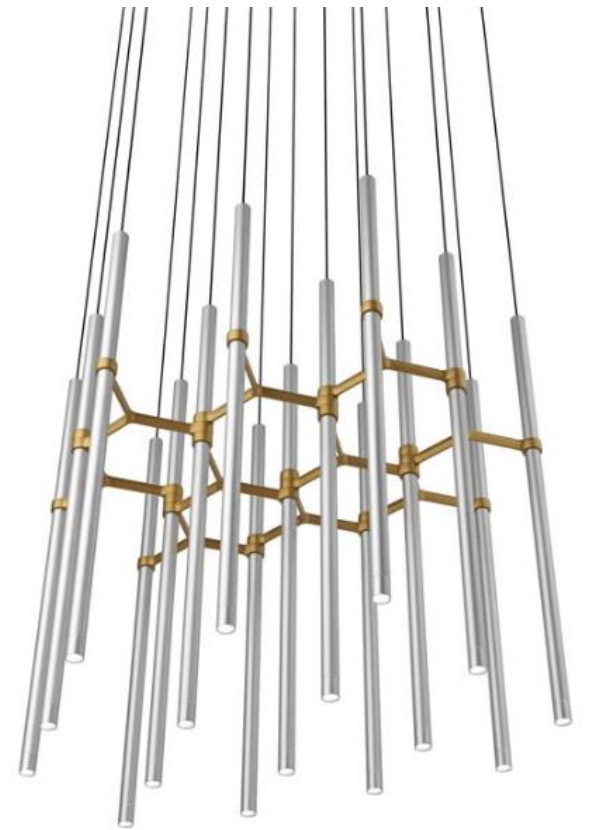

3 Steps
to build your
Metropolis

1

Canopy

2

Tube

3

Connector

1

Select your
Canopy

1

Canopy

A- Recessed Canopy for Monopoint

- For remote-driver applications
- Dimming requires min. 3 fixtures

Black

White

Custom colors
Available upon request

Custom colors
Available upon request

Combine tube finishes
with different color finishes

→ Black tube

→ Bronze tube

→ Industrial tube

Configurations with
the **Y-Connector**

Scale for front elevation:
 0 5 10 15 20 25 m

Proportional numbers in ().

The Golden Ratio

Configurations with
the **C-Connector**

Configurations with
the both connectors

Metropolis manufactured by Studio Zaneen

Thank you
for your
time.

zaneen.com