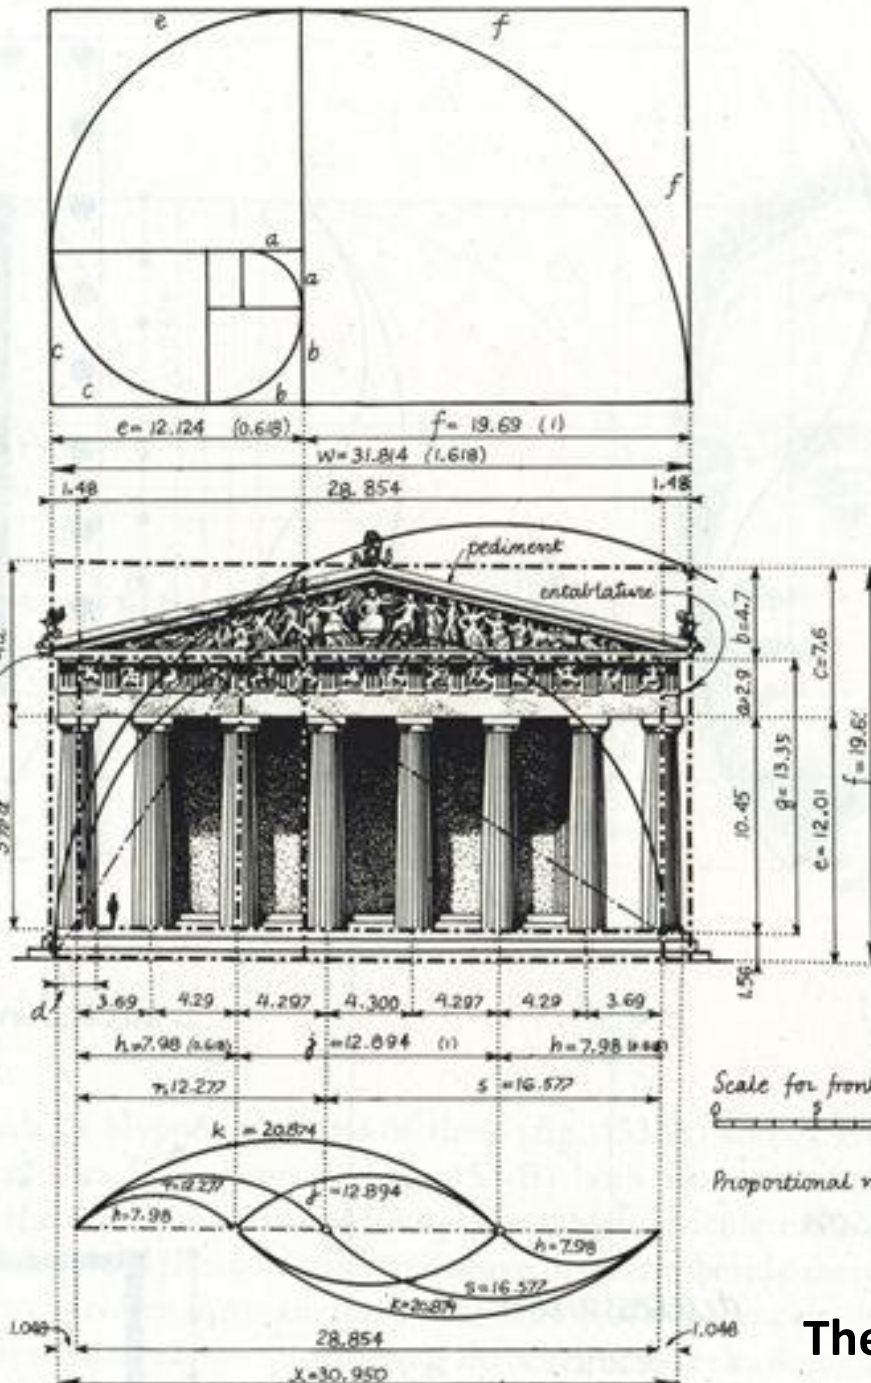

Custom colors
Available upon request

Combine tube finishes
with different color finishes

→ Black tube

→ Bronze tube

→ Industrial tube

Configurations with
the **Y-Connector**

Scale for front elevation:
 0 5 10 15 20 25 m