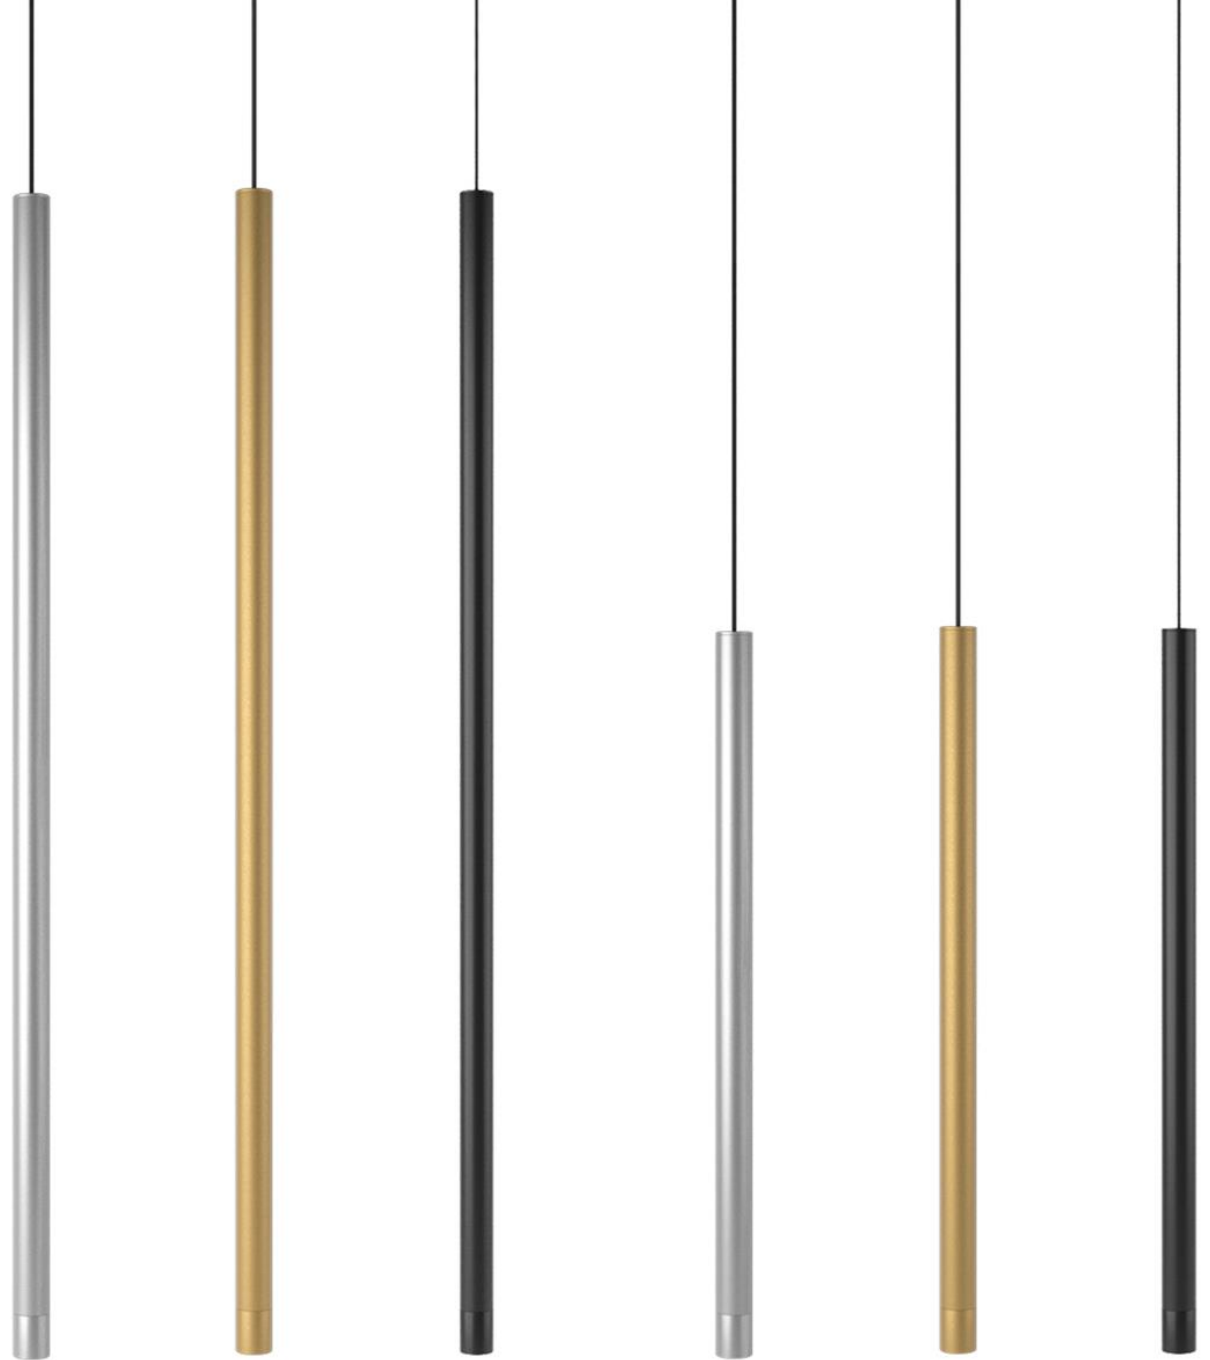

2

Tube Cable

- New thinner cables remain straight
- Minimalistic look
- Choice of Black and Transparent
- Standard cable length is 3500mm (137 13/16")
- Custom length available upon request

Ø7.5mm
(5/16")

*Old
cable*

NEW

Ø2.7mm
(1/8")

2

Tube Finish

Bronze

Industrial

Black

Custom colors
Available upon request

2

Tube Color Temperature

2700K

available upon request

3000K

3500K

available upon request