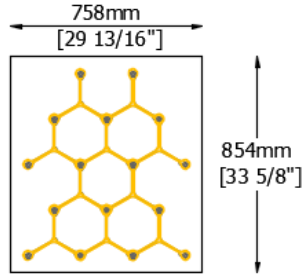

22 pendants

38 pendants

→ Rectangle

16 pendants

24 pendants

49 pendants

→ Round

3 pendants

→ IP41

500mm
(19 11/16")

800mm
(31 1/2")

Ø25mm (1")

Ø25mm (1")

DESIGN

Metropolis

Studio Zaneen