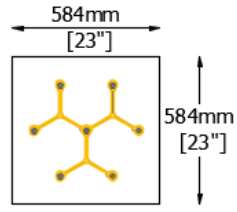

→ Square

7 pendants