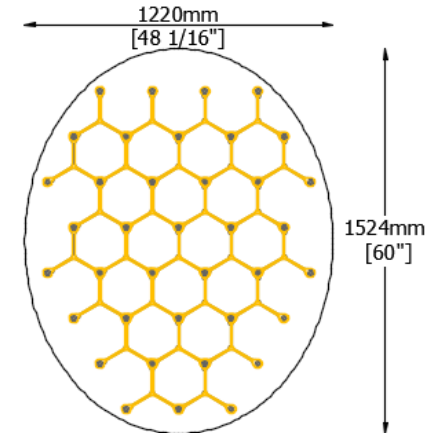

22 pendants

38 pendants

→ Rectangle

16 pendants

24 pendants

49 pendants

→ Round

3 pendants

7 pendants

27 pendants

→ Oval

13 pendants

21 pendants

38 pendants

Select your
Tube

2

Tube Size

→ 2 standard heights:

→ 500mm (19 11/16")

→ 800mm (31 1/2")

→ 3 versions available:

→ LED Tube (3.65W / 122 delivered lumens)

→ Blind Tube (no LED)

→ Luminous Halo (frosted drop lens - *extends the cylinder height by 20mm)

→ IP41

500mm
(19 11/16")

800mm
(31 1/2")

Ø25mm (1")

Ø25mm (1")

DESIGN

Metropolis

Studio Zaneen