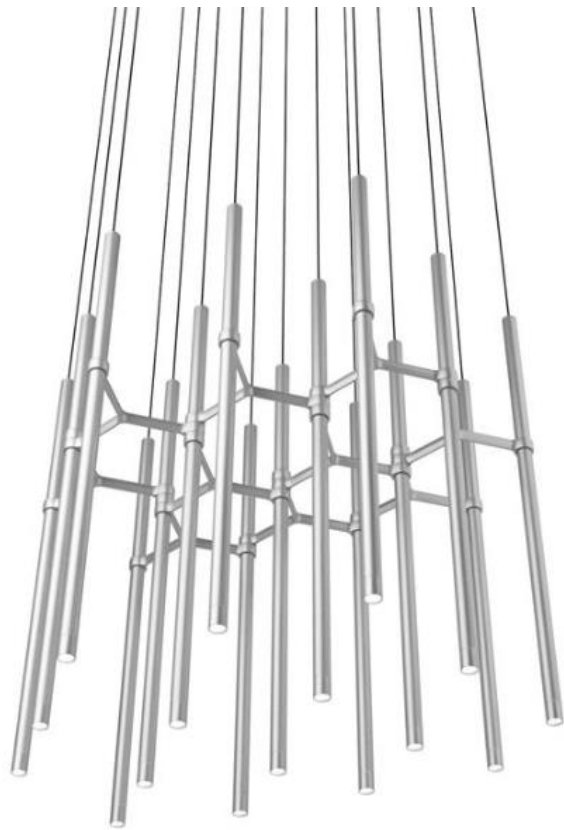

Custom colors
Available upon request

Combine tube finishes
with different color finishes

→ Black tube

→ Bronze tube

→ Industrial tube

Configurations with
the **Y-Connector**

Scale for front elevation:
 0 5 10 15 20 25 m

Proportional numbers in ().

The Golden Ratio

Configurations with
the **C-Connector**

Configurations with
the both connectors

Metropolis manufactured by Studio Zaneen

Thank you
for your
time.

zaneen.com