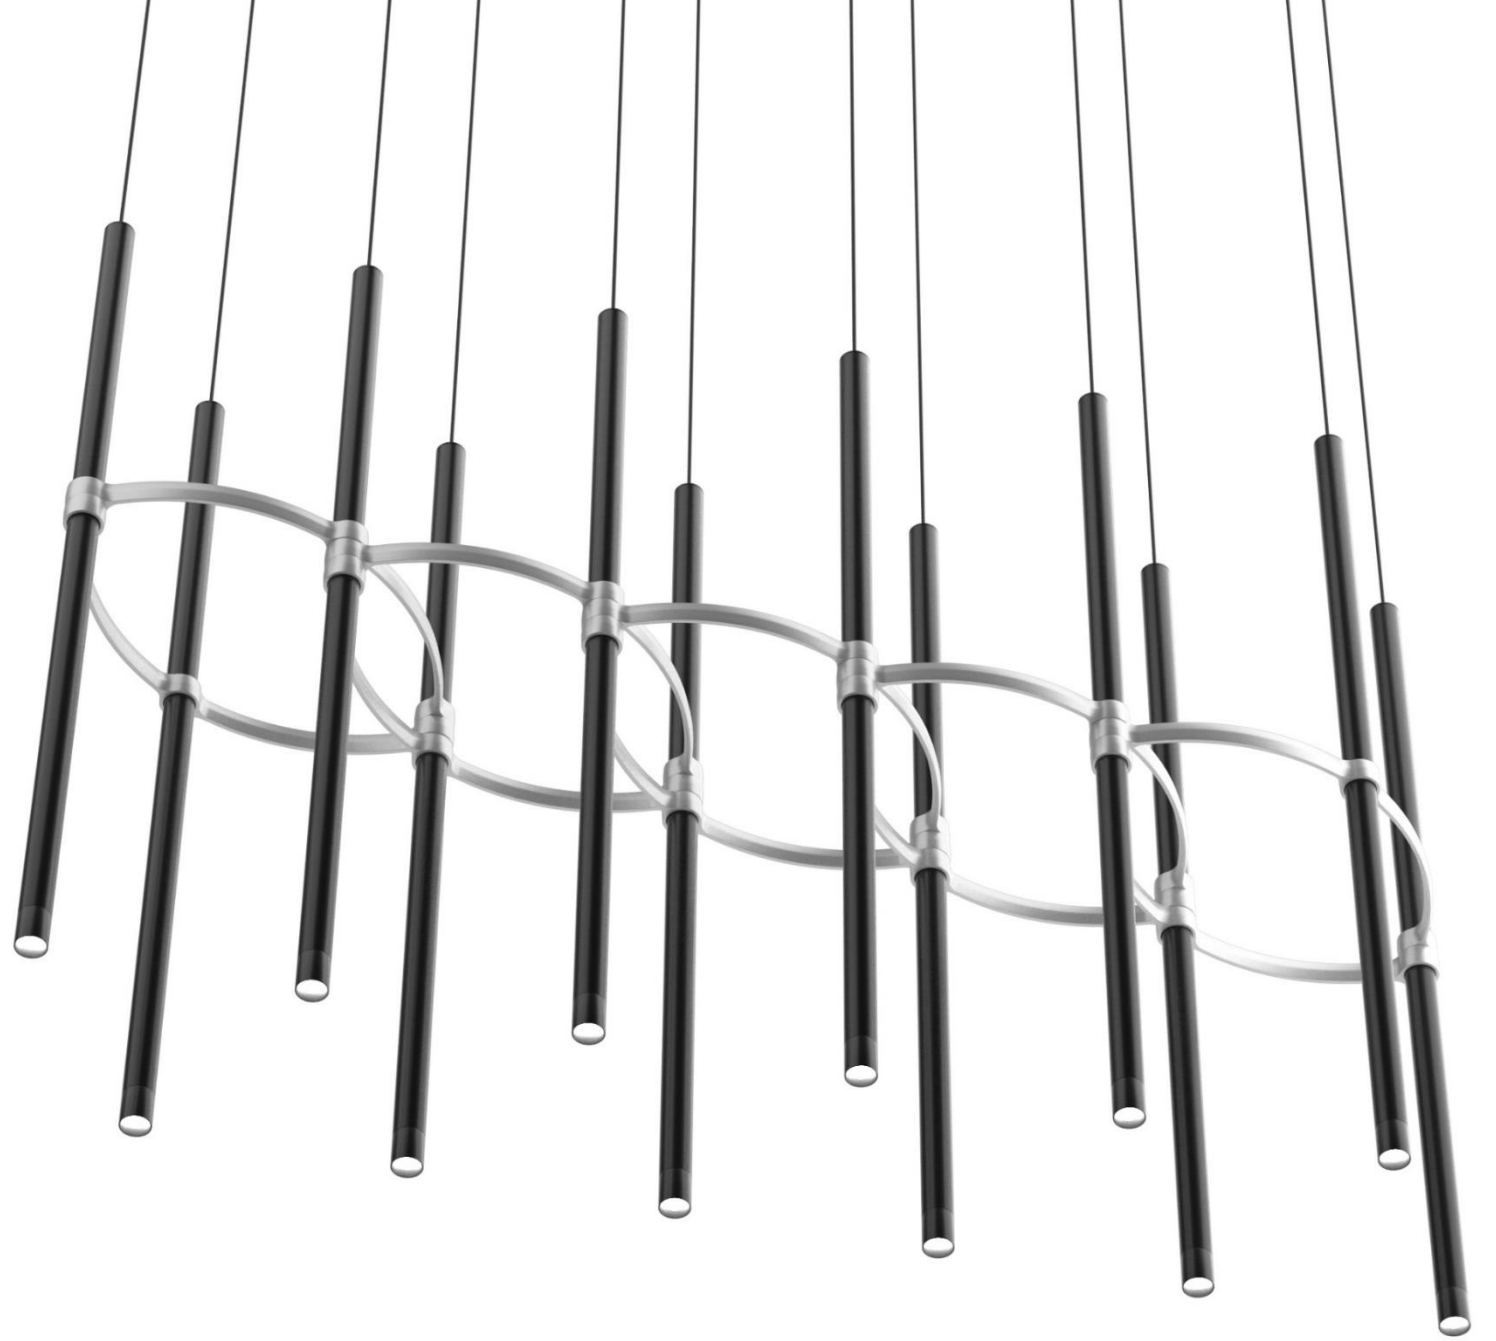

Connector Shape

Y-Connector

C-Connector

C-Connector was designed to compliment the Y-Connector and allow for more dynamic designs

Connector

Compatibility

- C-Connector is designed to be compatible with the honeycomb pattern of the Y-Connector.
- Easy to swap C & Y Connectors for a new look.
- Easy to combine C & Y Connectors within the same configuration.

Proportional numbers in ().

The Golden Ratio

Configurations with
the **C-Connector**

Configurations with
the both connectors

Metropolis manufactured by Studio Zaneen

Thank you
for your
time.

zaneen.com