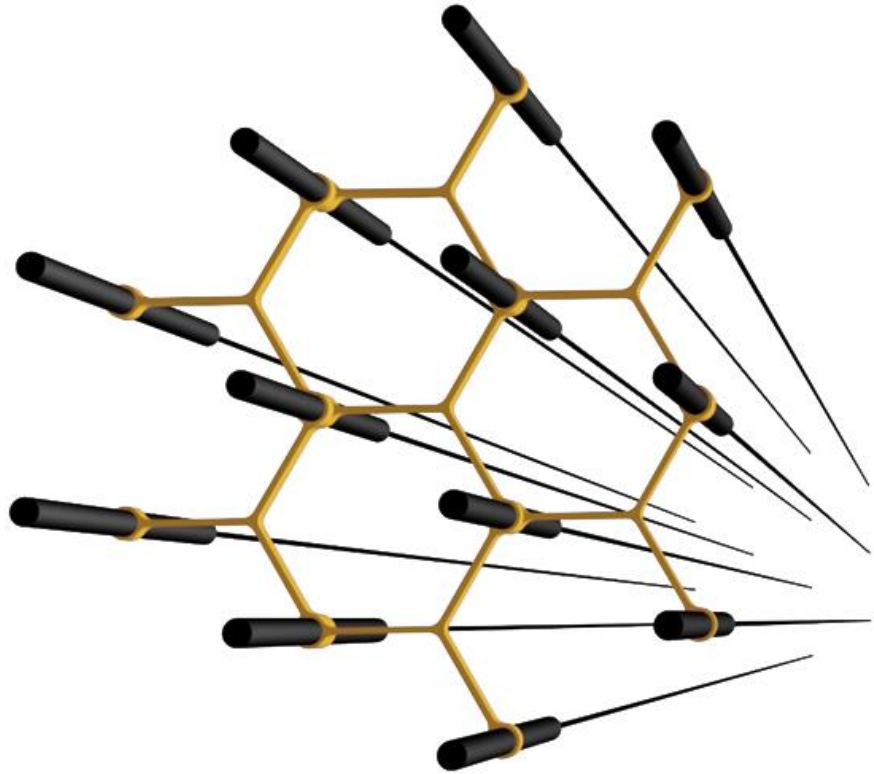

Compatibility Examples

Y-Connector