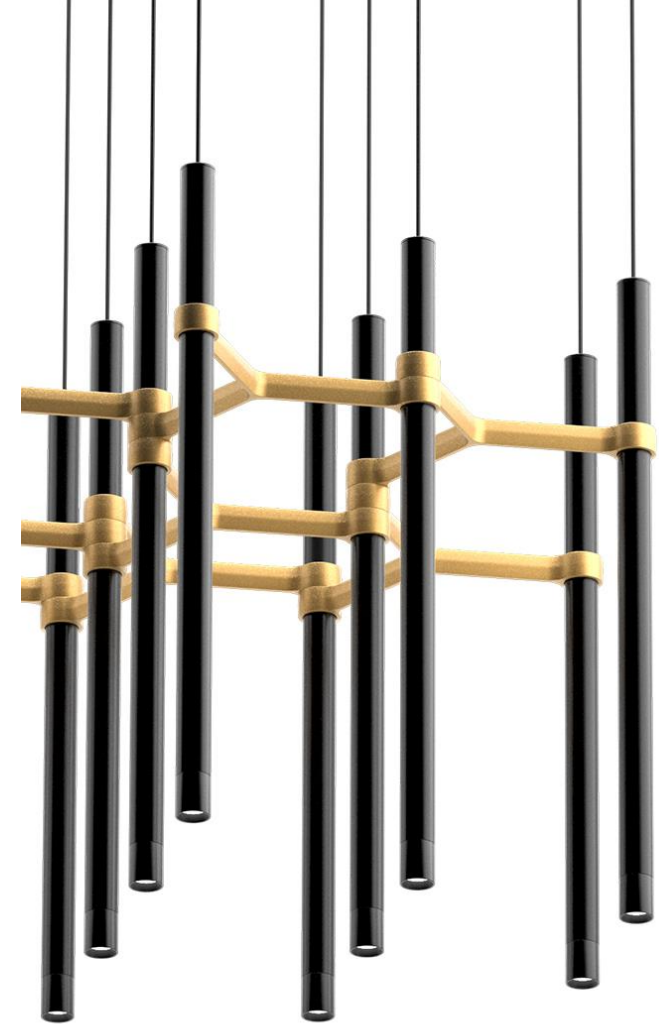

with standard
components

- Available as a Single Pendant or a Modular System
- Two Connector options to stabilize the single pendants into a unified modular system
- Locally manufactured
- Lead time is within 6 weeks
- Flexibility / Endless Configurations

3 Steps
to build your
Metropolis

1

Canopy

2

Tube

3

Connector

1

Select your
Canopy

1

Canopy

A- Recessed Canopy for Monopoint

- For remote-driver applications
- Dimming requires min. 3 fixtures

Black

White

Custom colors
Available upon request