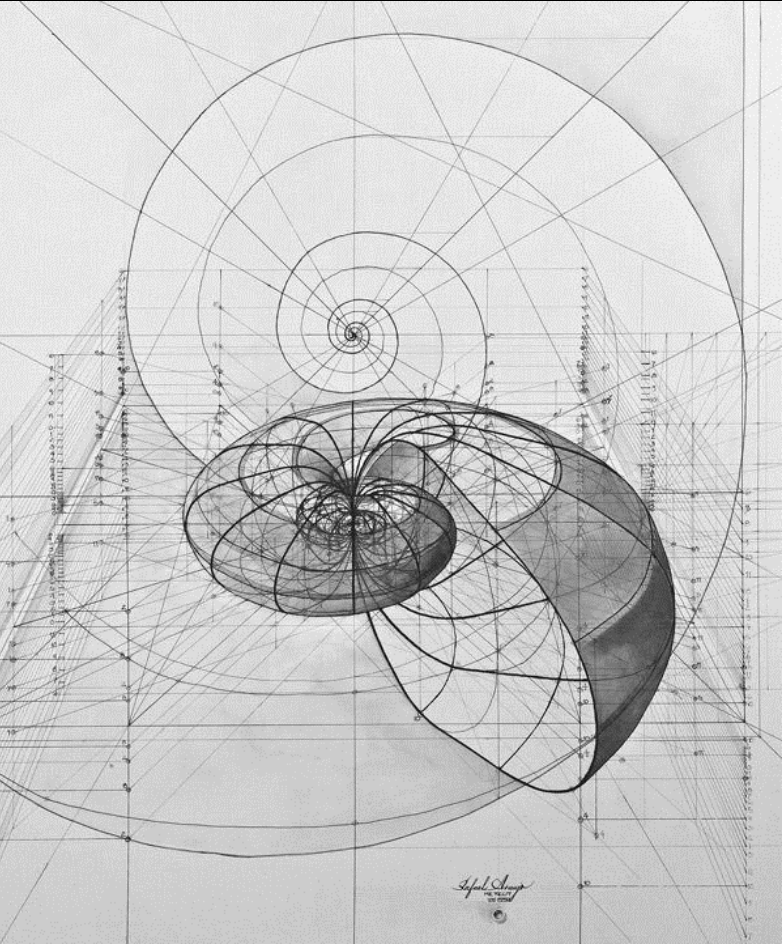

The Golden Ratio