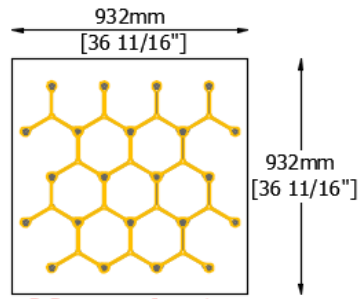

22 pendants