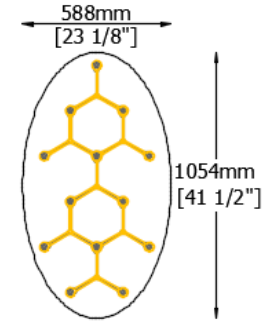

→ Oval

13 pendants