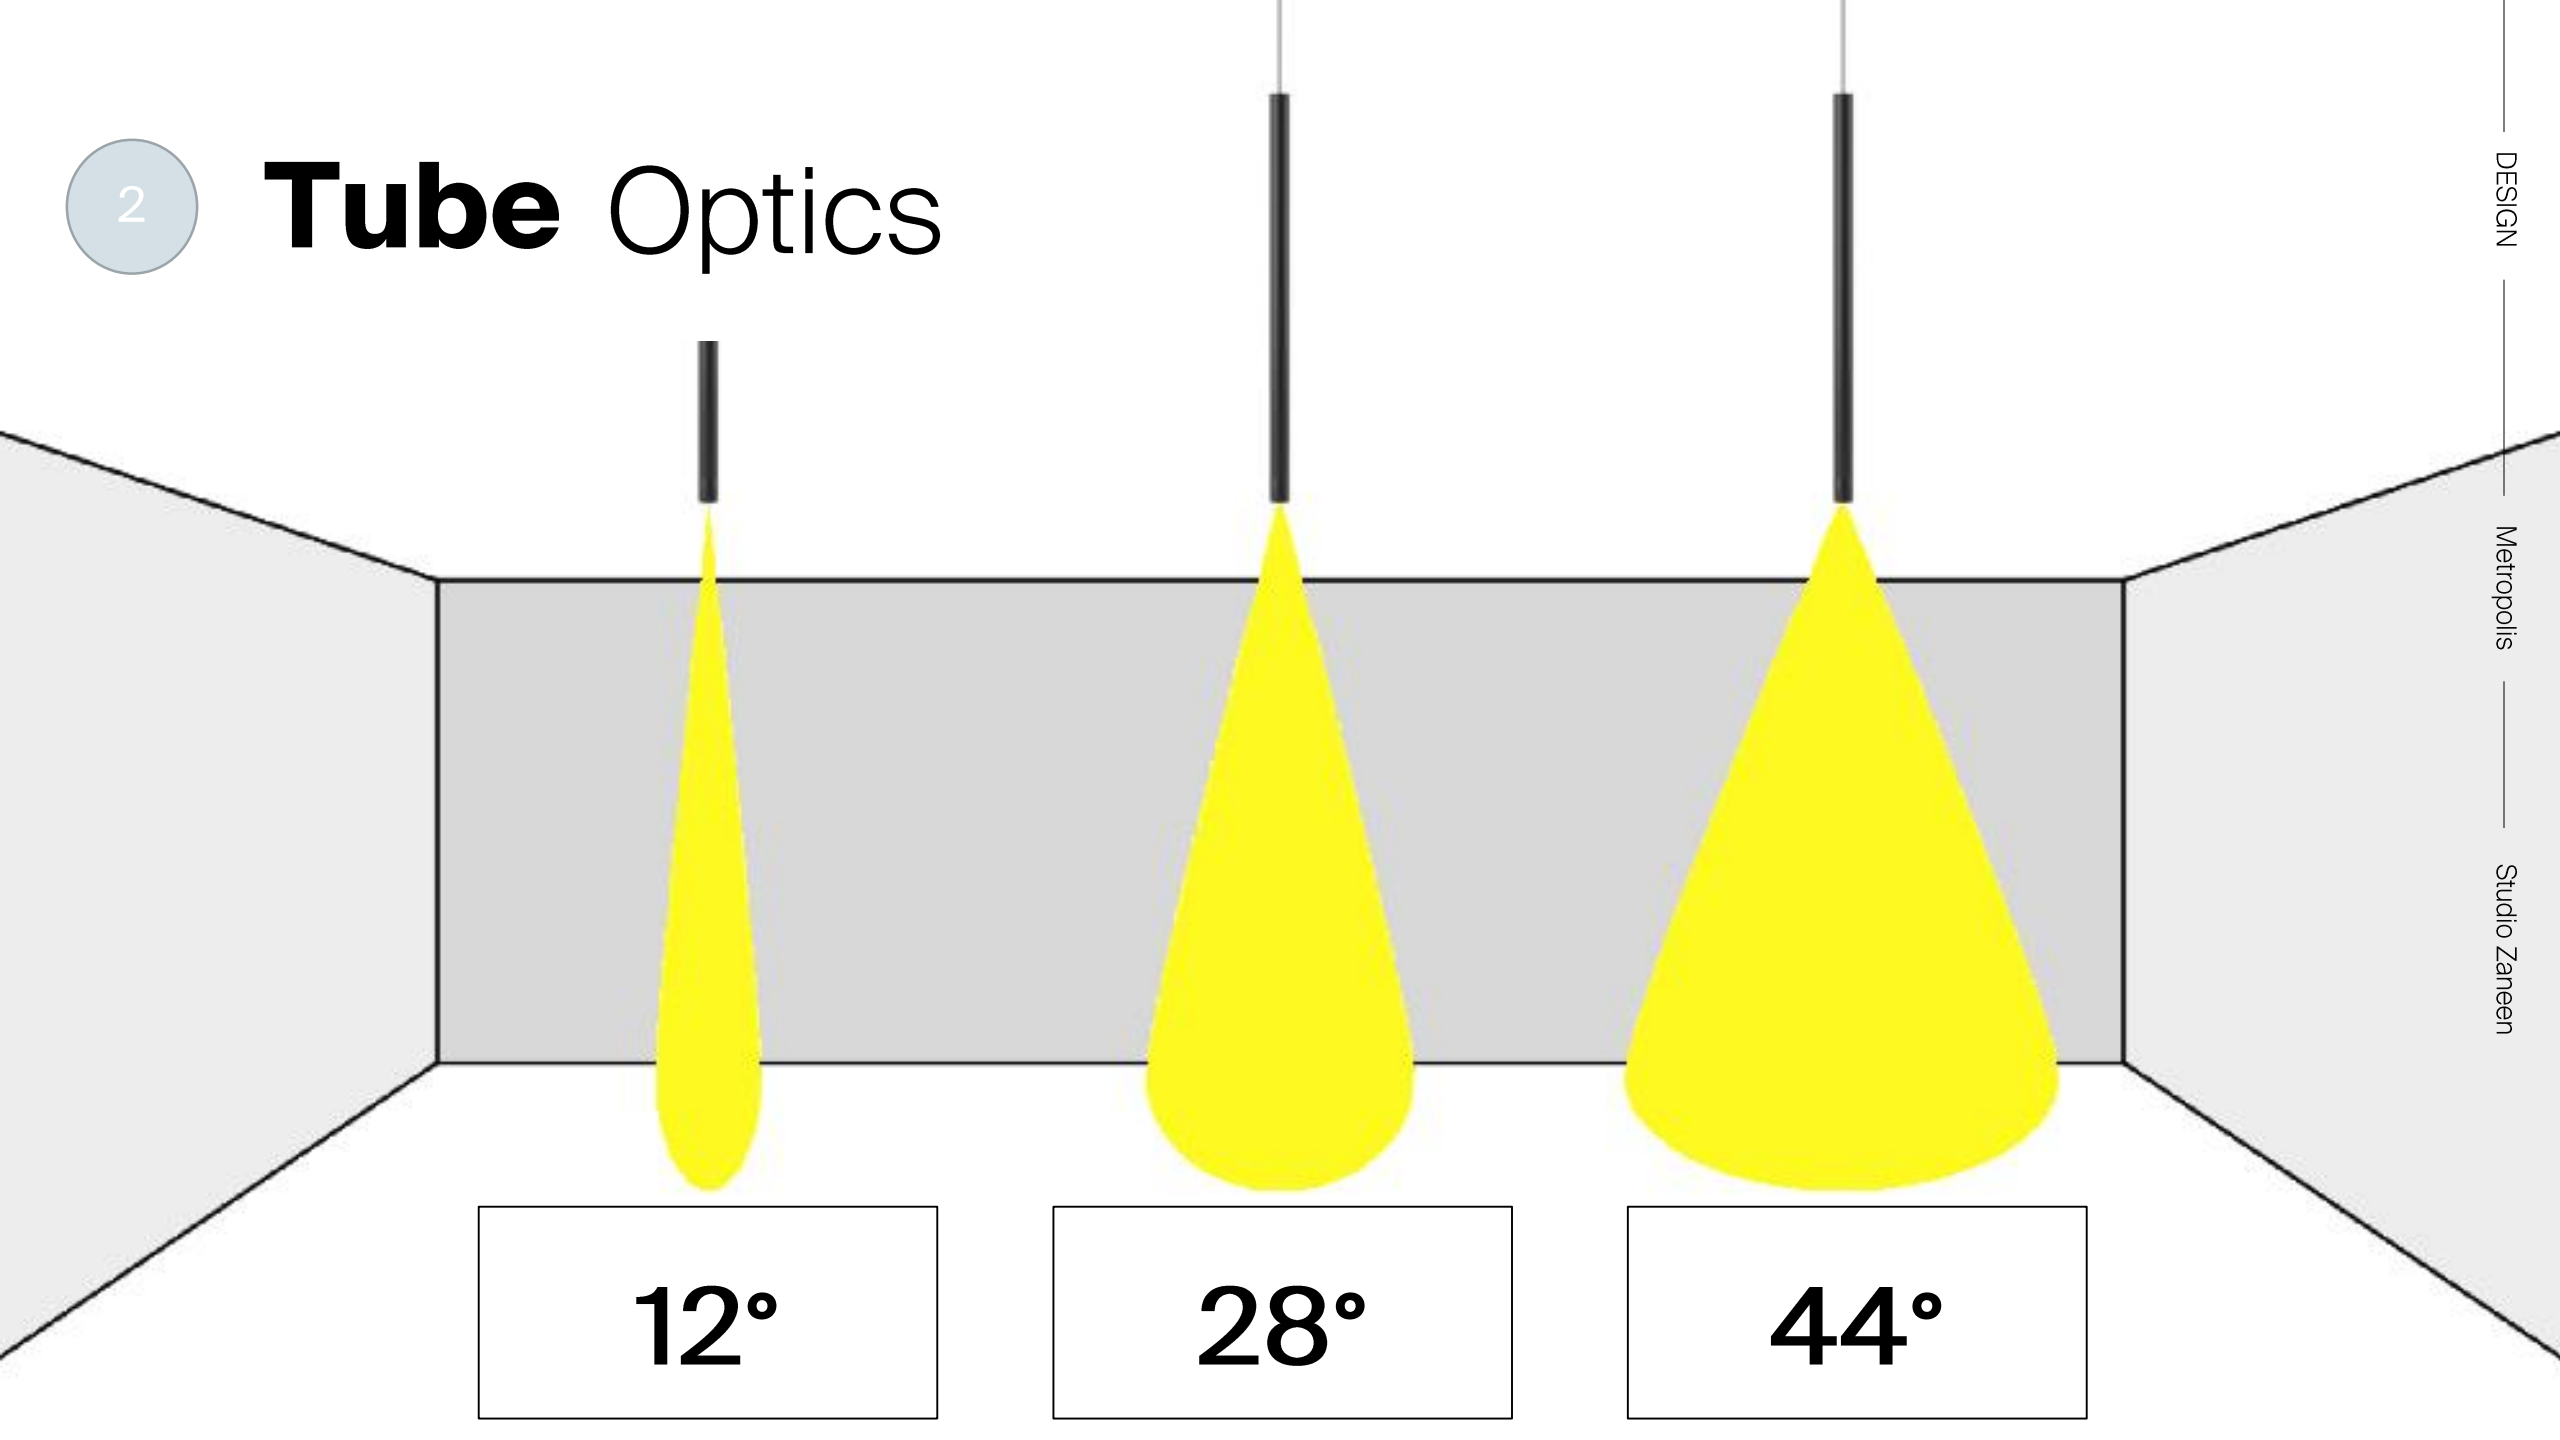

2

Tube Optics

12°

28°

44°