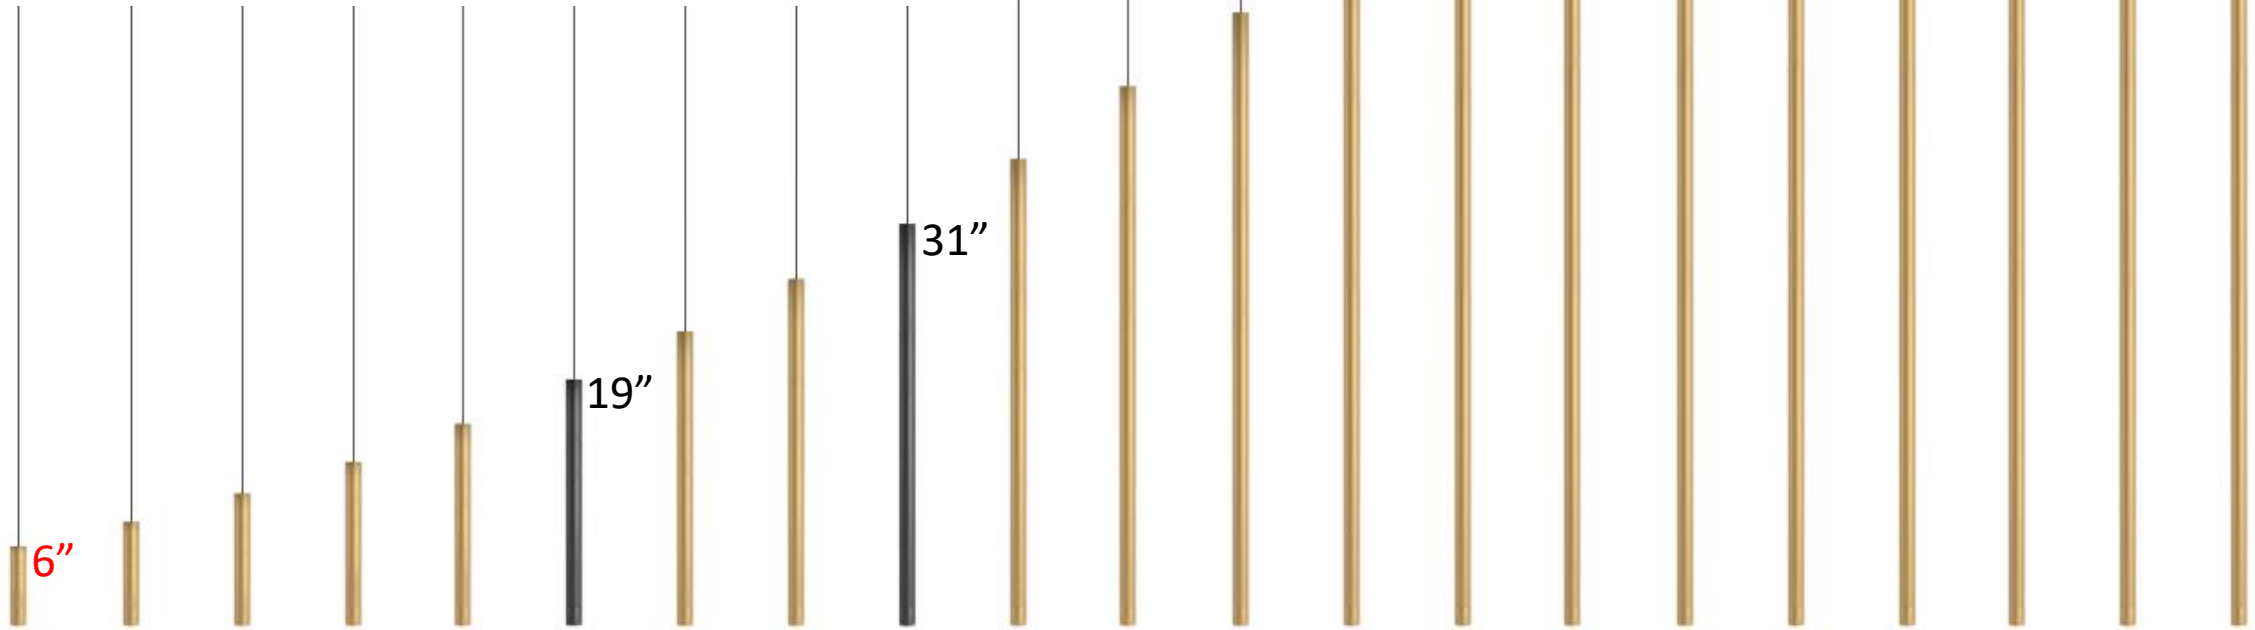

2

Tube Size

→ Minimum Quantity for custom lengths:
50 pieces

Minimum Custom height

Standard

Standard

Maximum Custom height

DESIGN
Metropolis
Studio Zaneen