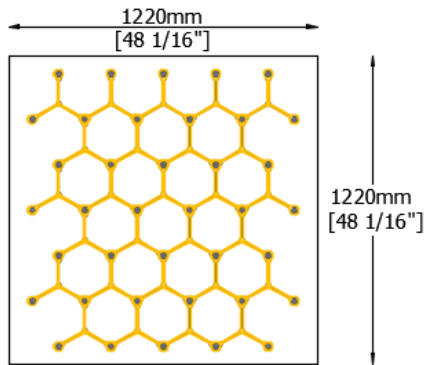

22 pendants

38 pendants

→ Rectangle

16 pendants

24 pendants

49 pendants

→ Round

3 pendants

→ IP41

500mm
(19 11/16")

800mm
(31 1/2")

Ø25mm (1")

Ø25mm (1")

DESIGN

Metropolis

Studio Zaneen