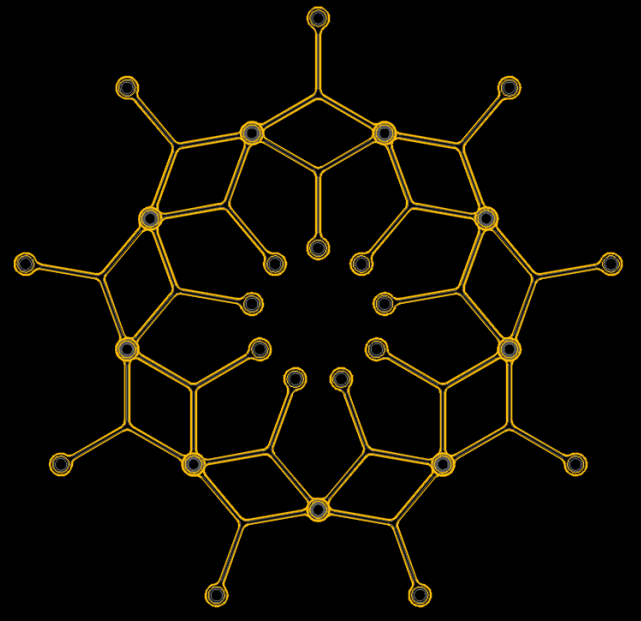

Custom colors
Available upon request

Combine tube finishes
with different color finishes

→ Black tube

→ Bronze tube

→ Industrial tube

Configurations with
the **Y-Connector**

Scale for front elevation:
 0 5 10 15 20 25 m