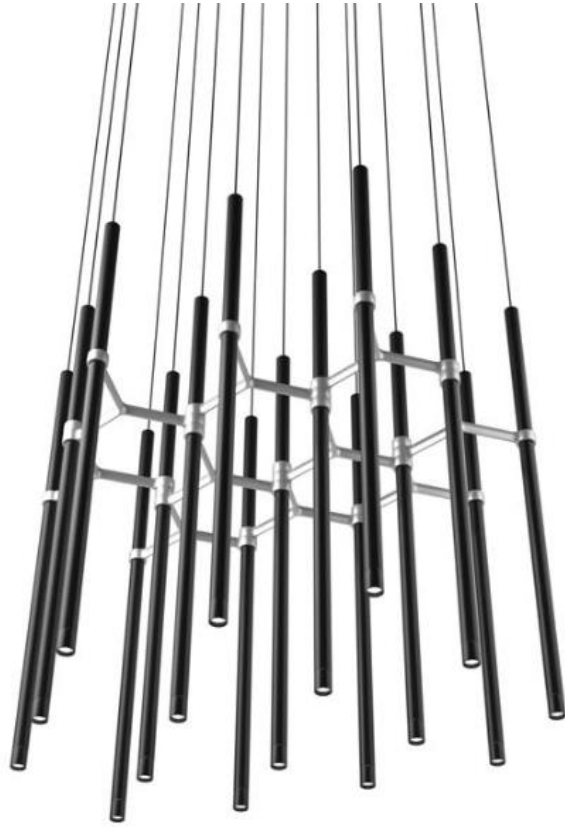

Custom colors
Available upon request

Combine tube finishes
with different color finishes

→ Black tube

→ Bronze tube

→ Industrial tube

Configurations with
the **Y-Connector**

Scale for front elevation:
 0 5 10 15 20 25 m