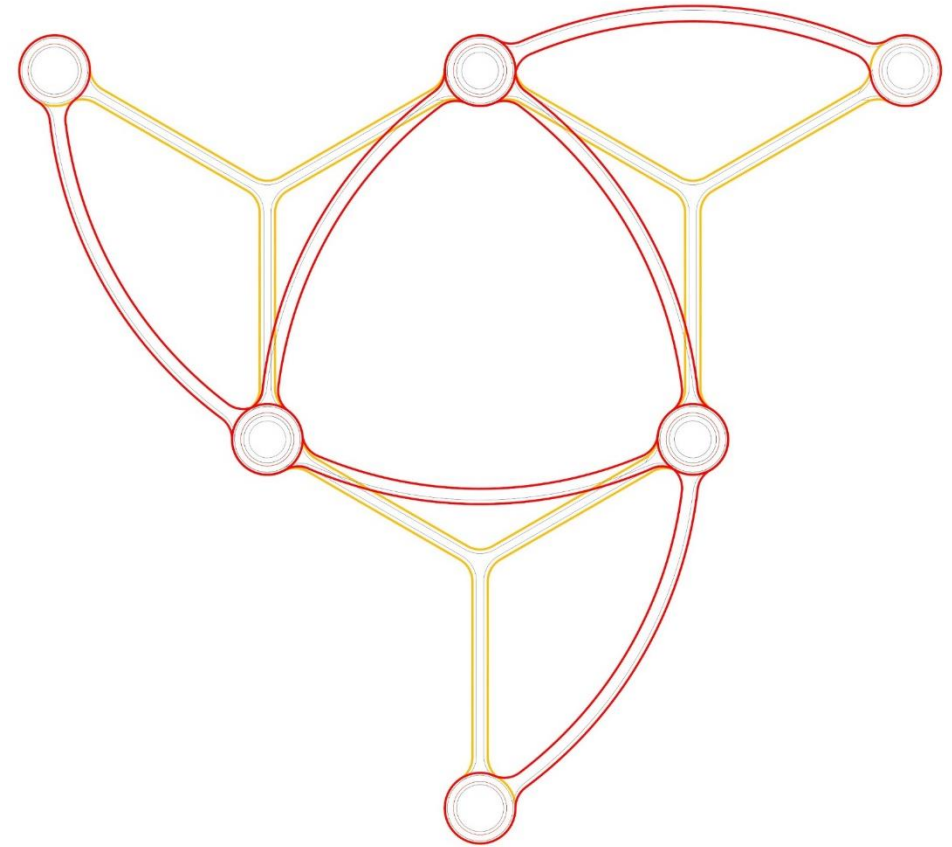

Connector Shape

Y-Connector

C-Connector

C-Connector was designed to compliment the Y-Connector and allow for more dynamic designs

Connector

Compatibility

- C-Connector is designed to be compatible with the honeycomb pattern of the Y-Connector.
- Easy to swap C & Y Connectors for a new look.
- Easy to combine C & Y Connectors within the same configuration.