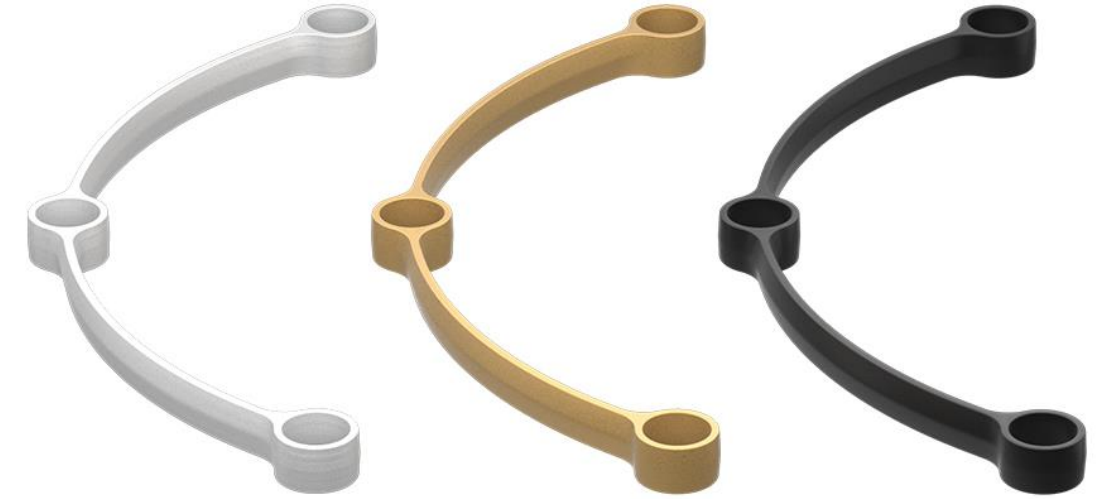

C- Connectors

Compatibility Examples

Y + C – Connectors combined

3

Connector Finish

Bronze

Industrial

Black

Custom colors
Available upon request

Combine tube finishes
with different color finishes

→ Black tube

→ Bronze tube

→ Industrial tube

Configurations with
the **Y-Connector**

Scale for front elevation:
 0 5 10 15 20 25 m