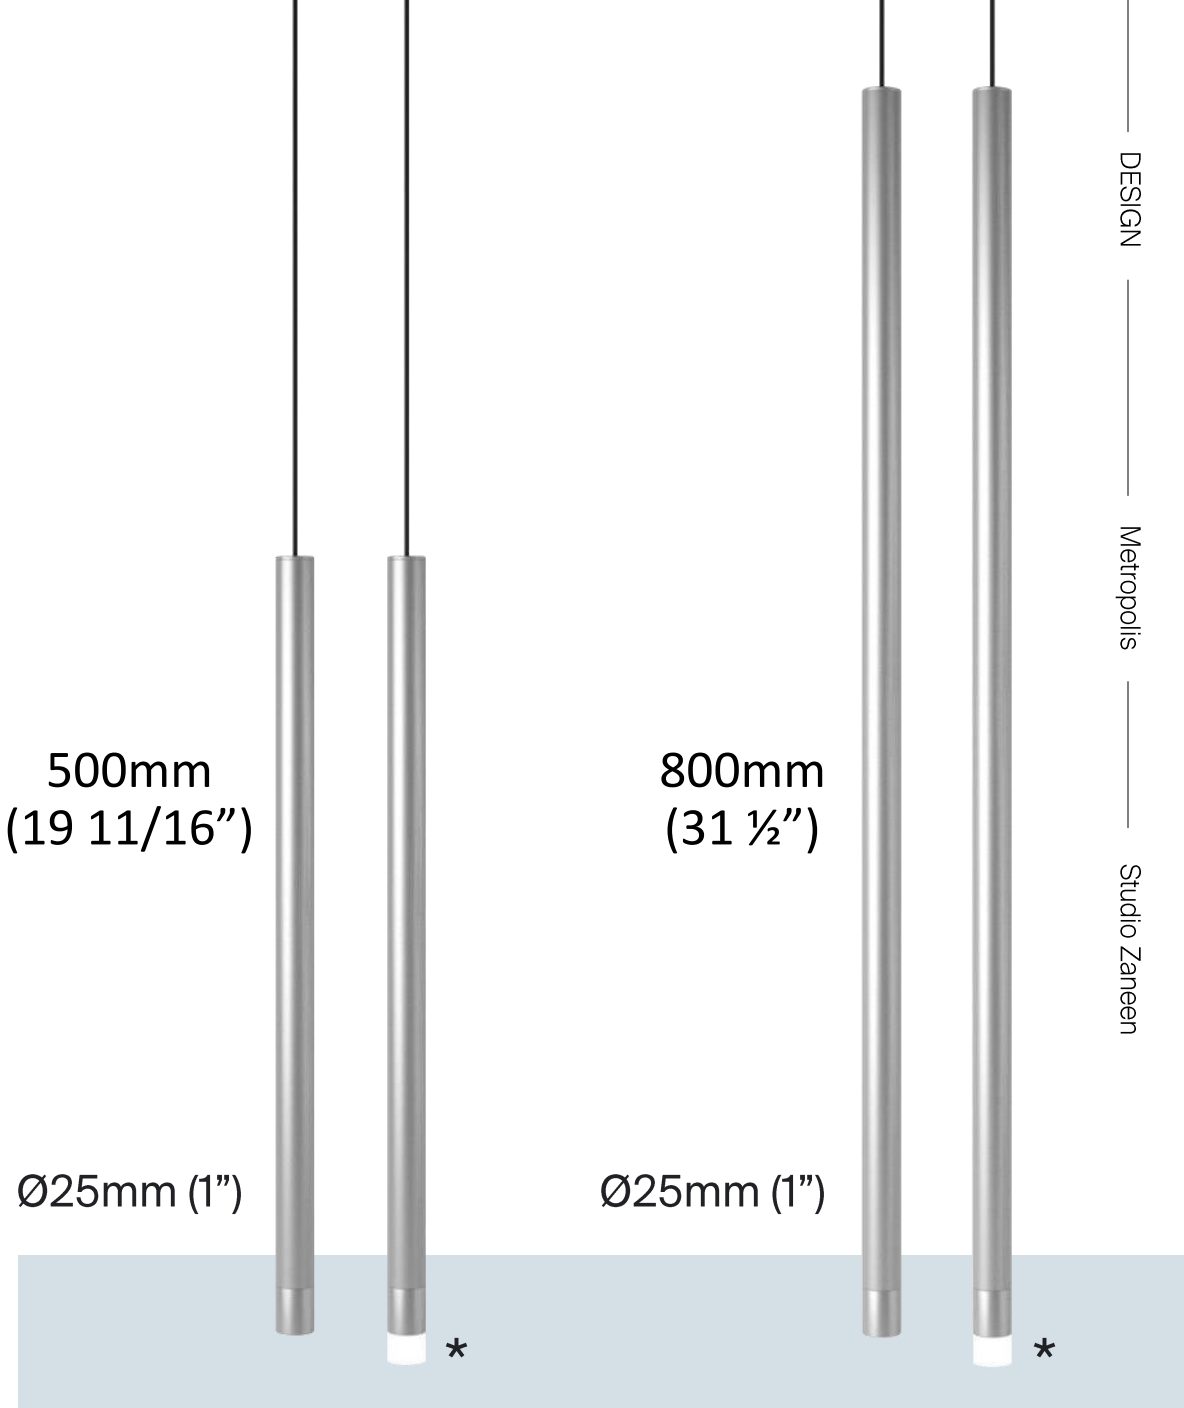

Tube Size

→ 2 standard heights:

→ 500mm (19 11/16")

→ 800mm (31 1/2")

→ 3 versions available:

→ LED Tube (3.65W / 122 delivered lumens)

→ Blind Tube (no LED)

→ Luminous Halo (frosted drop lens - *extends the cylinder height by 20mm)

→ IP41

500mm
(19 11/16")

800mm
(31 1/2")

Ø25mm (1")

Ø25mm (1")

DESIGN

Metropolis

Studio Zaneen

2

Tube Size

→ Minimum Quantity for custom lengths:
50 pieces

Minimum Custom height

Standard

Standard

Maximum Custom height

DESIGN
Metropolis
Studio Zaneen

2

Tube Cable

- New thinner cables remain straight
- Minimalistic look
- Choice of Black and Transparent
- Standard cable length is 3500mm (137 13/16")
- Custom length available upon request

Ø7.5mm
(5/16")