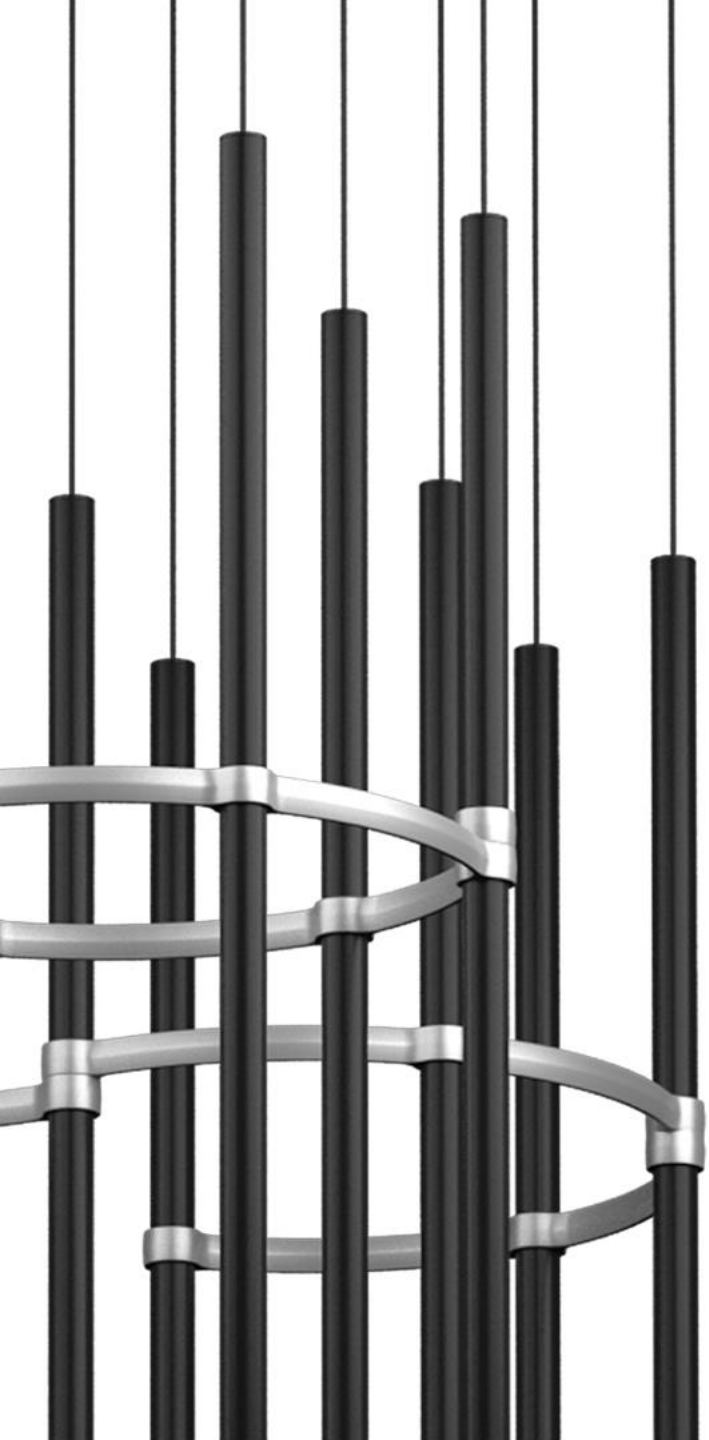

Configurations with
the **C-Connector**