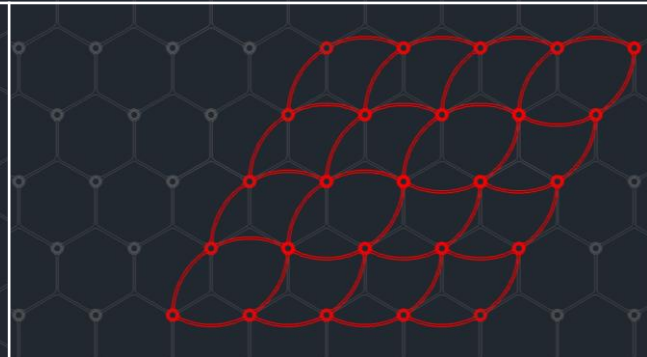

Proportional numbers in ().

The Golden Ratio

Configurations with
the **C-Connector**

Configurations with
the both connectors

Metropolis manufactured by Studio Zaneen

Thank you
for your
time.

zaneen.com