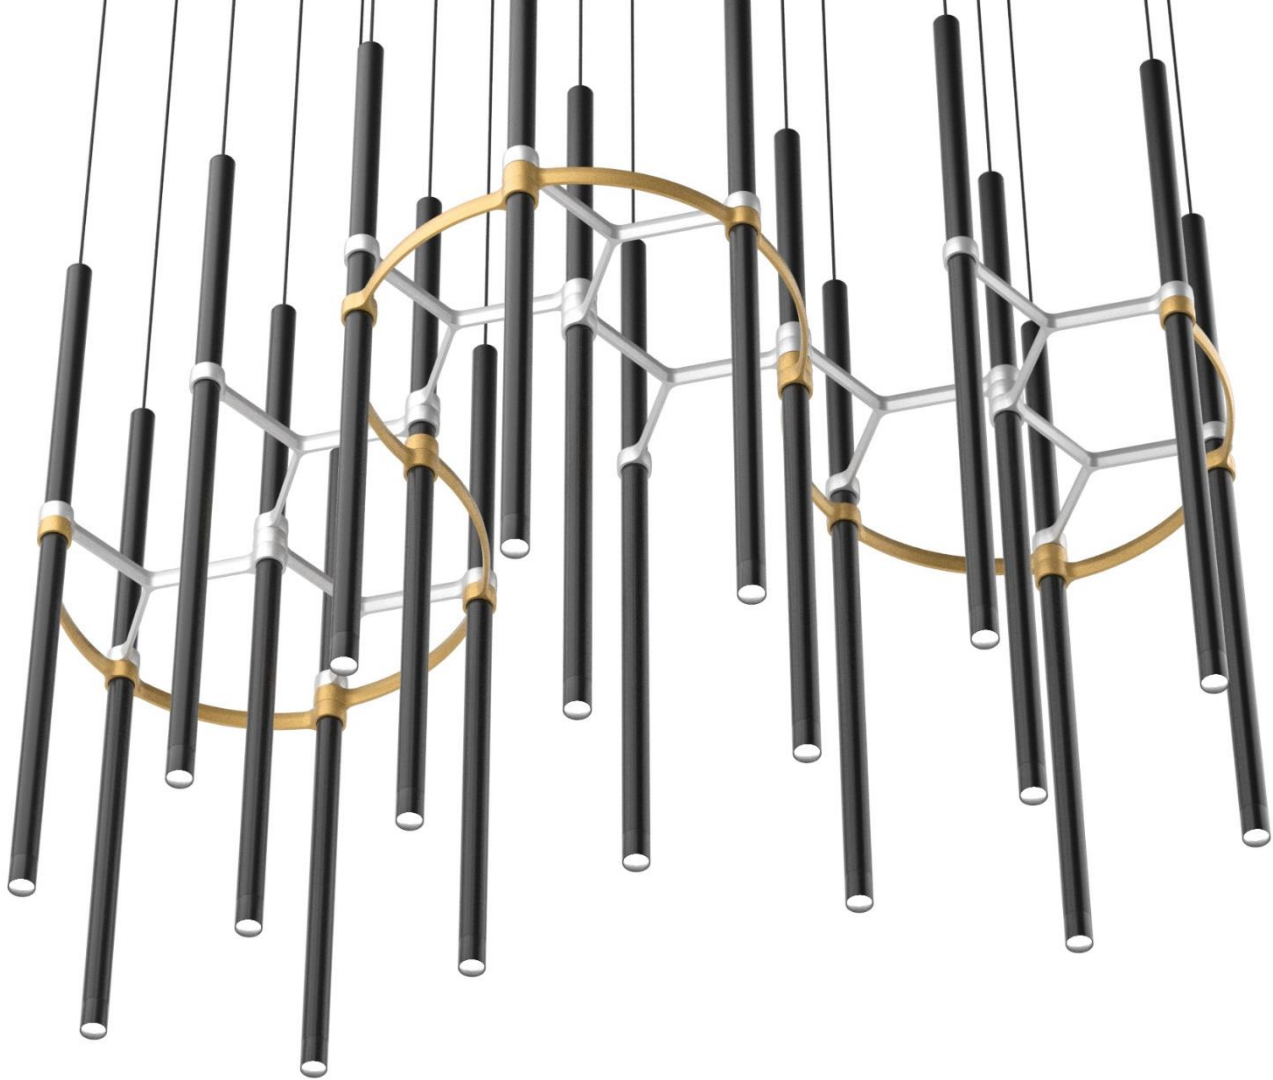

Proportional numbers in ().

The Golden Ratio

Configurations with
the **C-Connector**

Configurations with
the both connectors

Metropolis manufactured by Studio Zaneen

Thank you
for your
time.

zaneen.com