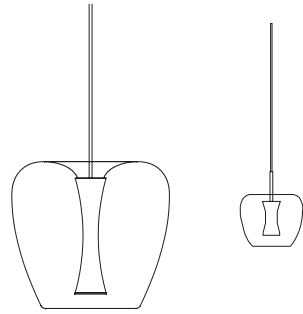

Product
Apple Mood

Partner
Quasar

Country
Netherlands

Division
Design

A transparent apple shaped glass with a solid aluminium core, Apple Mood is a pendant that offers various composition styles and options.

Apple Mood is aptly inspired by the shape of an apple and its many symbolic meanings - immortality, eternal youth, fertility, love and beauty. It is constructed of clear glass with the aluminum core available in polished aluminum, brass, copper, black, green and red. A fantastic option for making a statement in a contemporary space.

Suspension

ø 11" x 11"

ø 4" x 3"

(all sizes are using approximate measurements)

Colors

● polished aluminum

● black

● brass

● copper

● green

● red

Notes

Large size is standard pendant; whereas small size is a configurable system.

Features

→ Removable glass

→ IP20 for interior use only