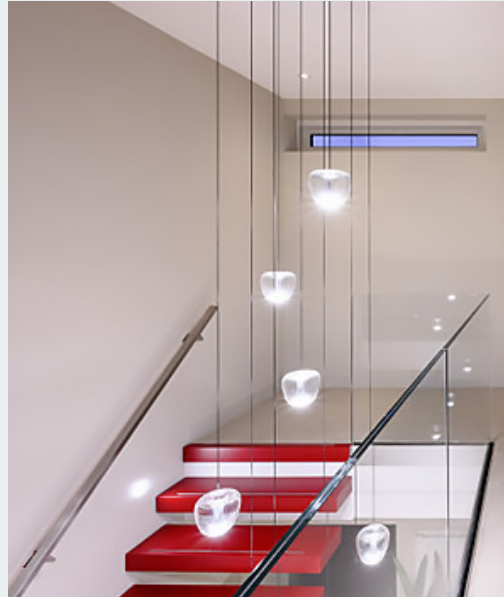

Product
Apple Mood

Partner
Quasar

Country
Netherlands

Division
Design

A transparent apple shaped glass with a solid aluminium core, Apple Mood is a pendant that offers various composition styles and options.

Apple Mood is aptly inspired by the shape of an apple and its many symbolic meanings - immortality, eternal youth, fertility, love and beauty. It is constructed of clear glass with the aluminum core available in polished aluminum, brass, copper, black, green and red. A fantastic option for making a statement in a contemporary space.

Suspension

ø 11" x 11"

ø 4" x 3"

(all sizes are using approximate measurements)

Colors

● polished aluminum

● black

● brass

● copper

● green

● red

Notes

Large size is standard pendant; whereas small size is a configurable system.

Features

→ Removable glass

→ IP20 for interior use only