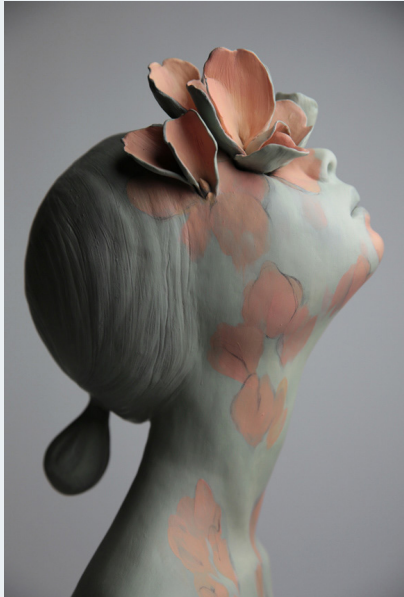

Product
Apple Mood

Partner
Quasar

Country
Netherlands

Division
Design

A transparent apple shaped glass with a solid aluminium core, Apple Mood is a pendant that offers various composition styles and options.

Apple Mood is aptly inspired by the shape of an apple and its many symbolic meanings - immortality, eternal youth, fertility, love and beauty. It is constructed of clear glass with the aluminum core available in polished aluminum, brass, copper, black, green and red. A fantastic option for making a statement in a contemporary space.

Suspension

ø 11" x 11"

ø 4" x 3"

(all sizes are using approximate measurements)

Colors

● polished aluminum

● black

● brass