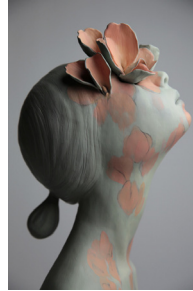

<https://www.wayfair.ca/decor-pillows/pdp/wrought-studio-stone-foil-sculpture-wlgn3608.html>

<https://gosia.ca/grow>