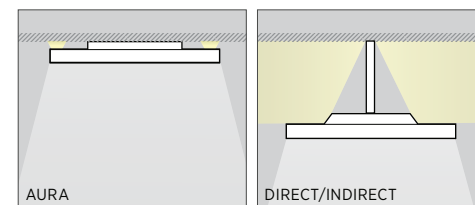

Also available:
opal diffuser and
microprism.

DIRECT/INDIRECT

AURA