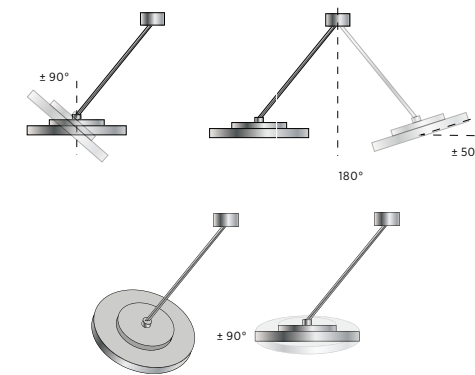

SIGN DANCING MAKES A DIFFERENCE