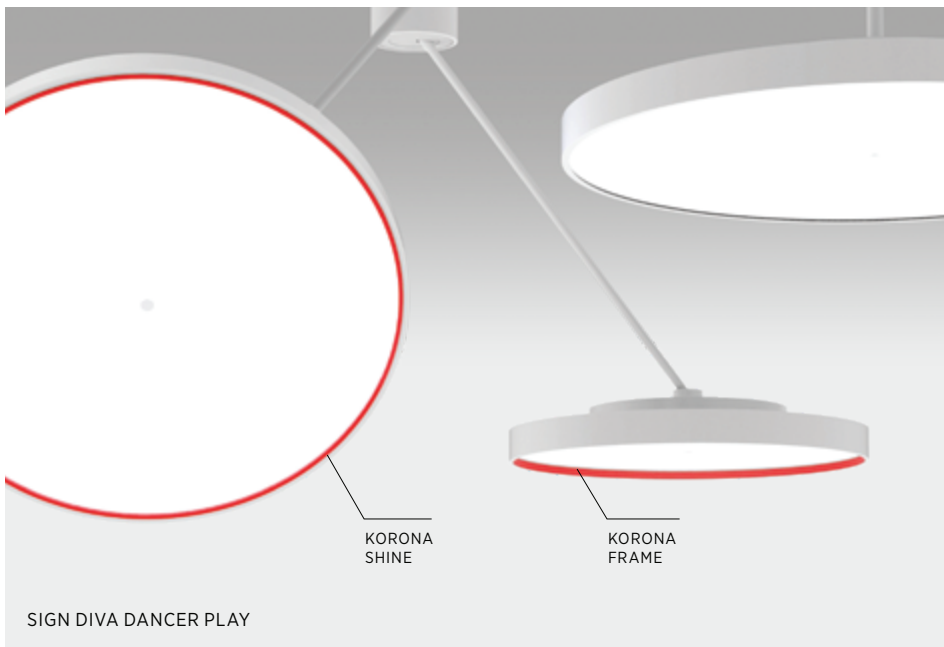

RENDERING: CDESS | PHOTO: ARMIN KUPRIAN

PROLICHT's patented swivelling system allows to moving the SIGN DIVA DANCER PLAY luminaires to every side.