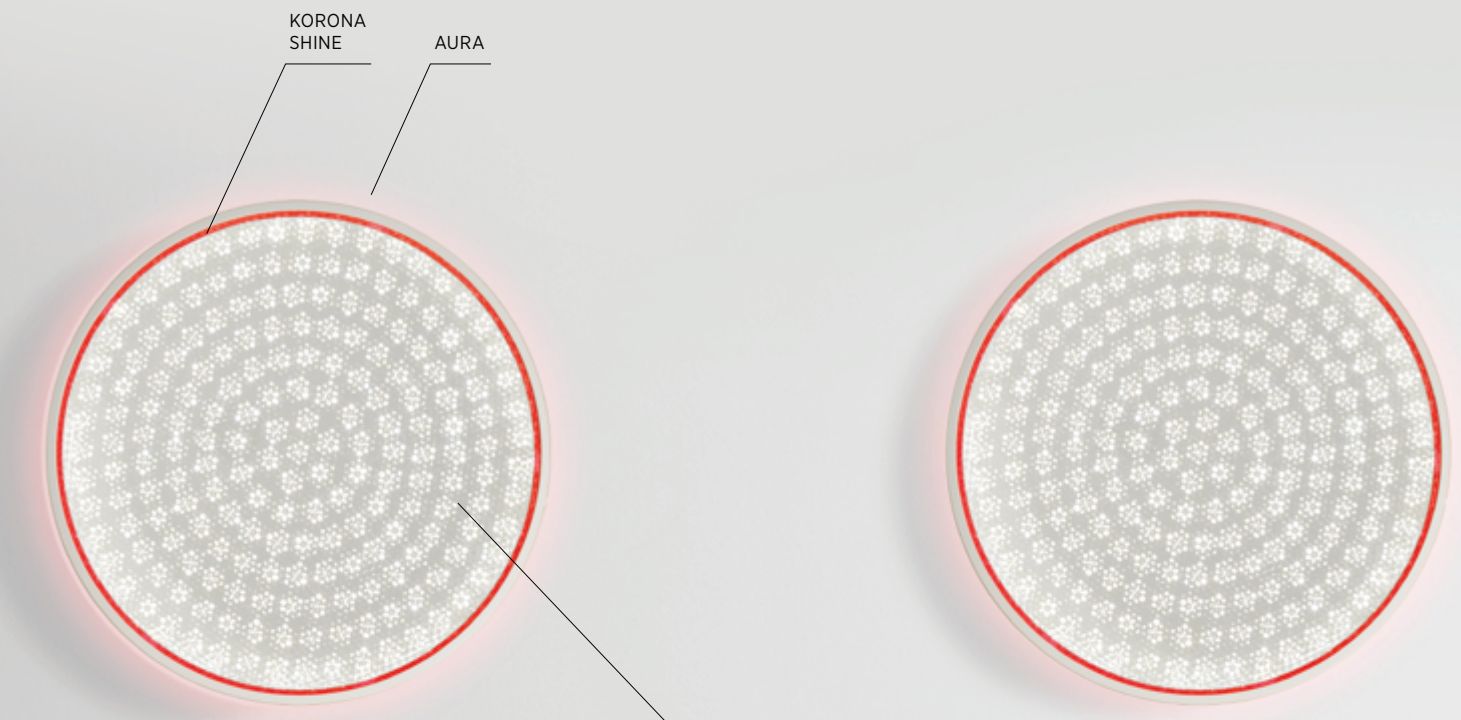

### QUICK-CHANGE ARTIST

MULTI COLOUR SELECTION

- different colourful lights and cables, KORONA SHINE (glowing transparent PMMA ring in 6 different colors), KORONA FRAME (set back diffuser, colored edges visible at the sides, in 25 PROLICHT colors) and diffusers alter the appearance and illumination effect

### NEW SPECIAL OPTICS

ADDITIONAL DECORATIVE DIFFUSERS

- SPARKLING SECRET: sparkling effect, powerful light transmission
- VINTAGE INDUSTRIAL: honeycomb prismatic, enjoyable lighting effect

### LIGHT EFFECTS

AURA vs. INDIRECT LIGHTING

- AURA: decorative floating light effect of surface mounted SIGN series (available in 6 colors)
- INDIRECT: additional emphasis of the ceiling, perfect dir./indir. illumination

# SIGN

Choose from 4 optics:

The round SIGN luminaire is available in a range of sizes and colors, providing a discreet architectural accent. With a well-engineered and patented swiveling system, PROLICHT has enlarged the entire collection with a new masterpiece: the SIGN DIVA DANCER PLAY. This new range features a unique adjustment system, enabling maximum flexibility on ceilings or walls.