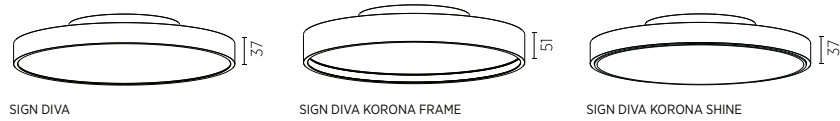

RAL and any other special colour on request