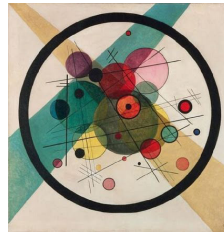

<https://society6.com/product/wassily-kandinsky-circles-in-a-circle1489446_print>