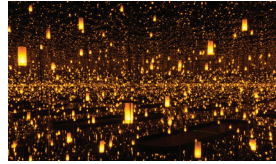

There are two basic elements to form this fixture: lamp heads and tiny metal rods, which create a universe of light.

Universe as a single-family has a wide range of conducive designs, ones that incorporate vertical glass rods, illuminating drops and different shapes, like rigid grid squares to abstract formations. It has customizable functions, from scale to shape, and can have a modified number of E10 light bulbs for budget friendly designs. Picture all the stars of the universe captured in one fixture.

Square glass

40" x 34"

Colors

- nickle
- brass
- black brass

Notes

custom sizes upon request

Features

- E10 LED light bulbs
- Handmade craftsmanship
- Available in 2600K, 3000K, 3500K
- Refer to Cosmos for the COB LED version
- Other color temperatures upon request