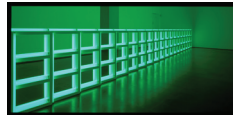

<https://www.flickr.com/photos/sampo/3645773723/>