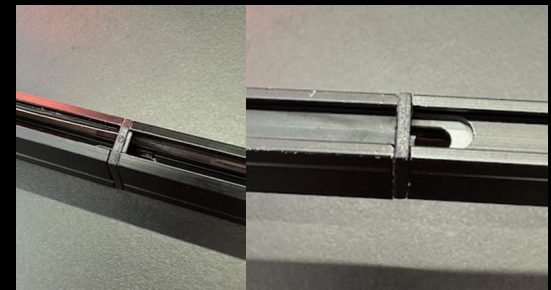

JUST BLACK TRACK FLEXLINE

Galvanic isolation for multiple feeds:

- clear separation via plastic end cap for surface and recessed track

Anbau