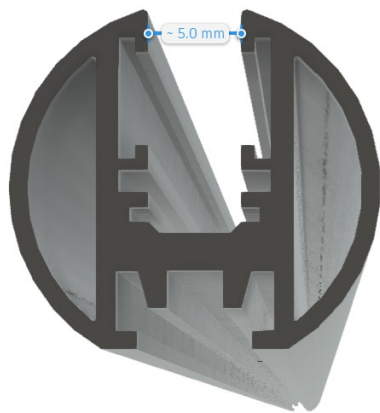

JUST BLACK TRACK
SUSPENDED