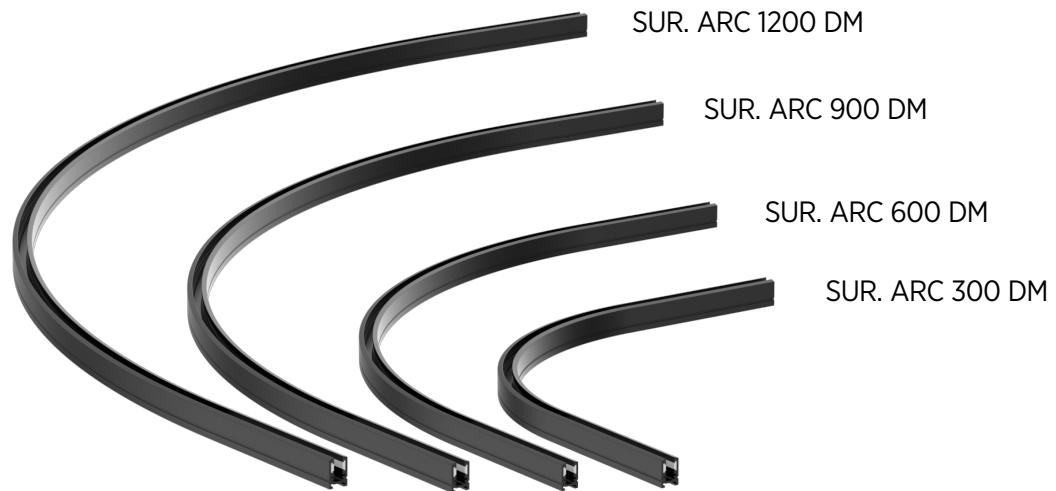

TRIMLESS TRACK
1000mm/ 2000mm
39 3/8" / 78 3/4"

PENDANT TRACK
1000mm/ 2000mm
39 3/8" / 78 3/4"

The track segments have notches at one end to allow the feed to be channeled away more easily.

In addition, all rails already have holes so that no drilling is necessary during installation.

JUST BLACK TRACK

ARCS

The curves have a 100 mm straight end piece on both sides. This is necessary so that the linear connectors can be placed in a straight rail segment.

Theoretically, it is possible to place light inserts in the two largest bends. However, this is not actually intended.