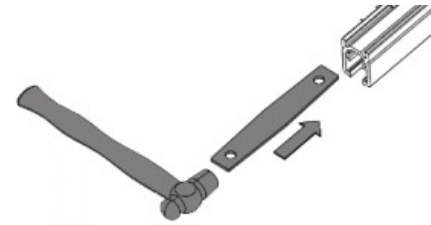

TRIMLESS TRACK
1000mm/ 2000mm
39 3/8" / 78 3/4"

PENDANT TRACK
1000mm/ 2000mm
39 3/8" / 78 3/4"

The track segments have notches at one end to allow the feed to be channeled away more easily.

In addition, all rails already have holes so that no drilling is necessary during installation.

JUST BLACK TRACK

ARCS

The curves have a 100 mm straight end piece on both sides. This is necessary so that the linear connectors can be placed in a straight rail segment.

Theoretically, it is possible to place light inserts in the two largest bends. However, this is not actually intended.

The FLEXLINE light insert can be placed in curves.

JUST BLACK TRACK

MECHANICAL CONNECTORS

The suspended track round and attachment rail are connected with a mechanical connecting plate 350-2729 per connection point.

This plate comes with grub screws. The installation rail is connected with the mechanical connecting plates 140-1415 (set of 2) per connection point. These plates also come with grub screws.

JUST BLACK TRACK