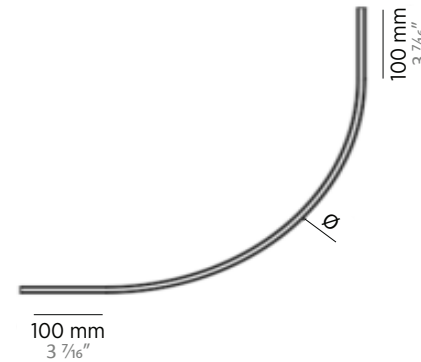

JUST BLACK TRACK

ARCS

The curves have a 100 mm straight end piece on both sides. This is necessary so that the linear connectors can be placed in a straight rail segment.

Theoretically, it is possible to place light inserts in the two largest bends. However, this is not actually intended.

The FLEXLINE light insert can be placed in curves.