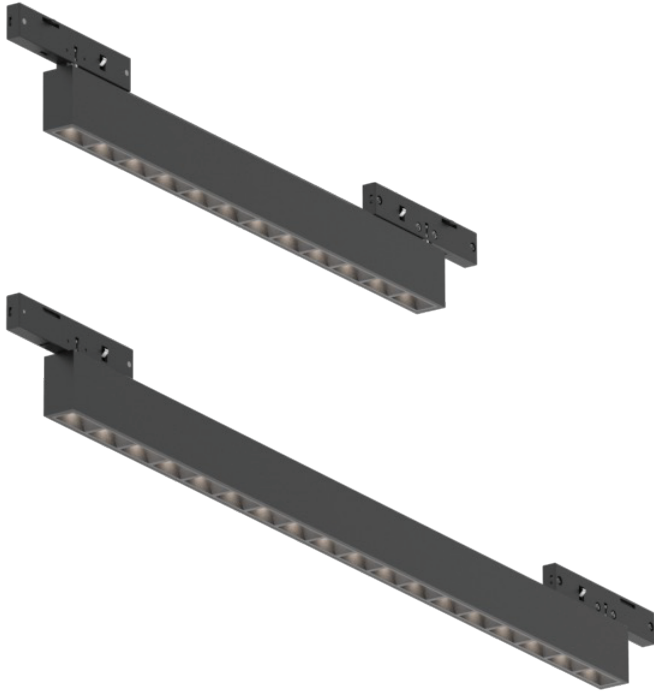

JUST BLACK TRACK

MAGIQ INSERTS

Dimensions:	196x10x18mm (7 1/16" X 0 3/16" X 0 1/16")	292x10x18mm (11 1/2" X 0 3/16" X 0 1/16")
lm output:	420 lm	633 lm
power cons.:	8.4 W	13.8 W
CCT:	3000 K	3000 K
CRI:	90	90