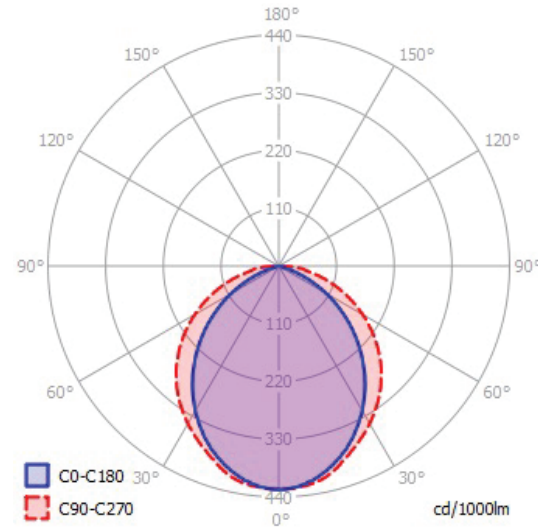

LEDLINE INSERTS

Dimensions:	600x10x18mm (23 5/8" X 0 3/16" X 0 11/16")	900x10x18mm (35 7/16" X 0 3/16" X 0 11/16")
lm output:	600 lm	900 lm
power cons.:	13.2 W	19.8 W
CCT:	3000 K	3000 K
CRI:	90	90

JUST BLACK TRACK