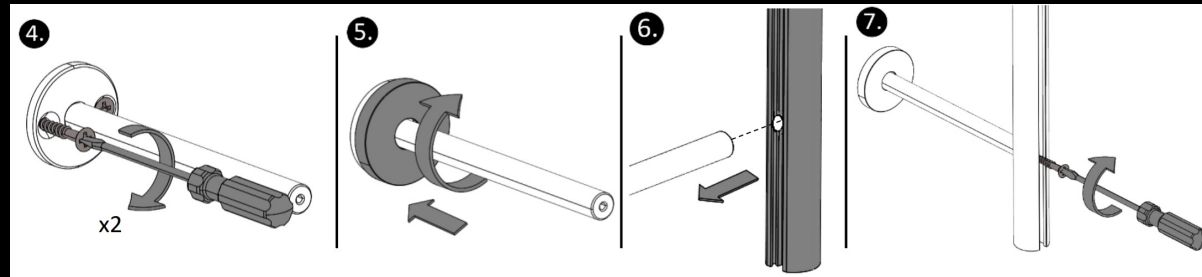

20mm cutout for recessed track and foam cover for easy plastering.

Track has mounting holes and is supplied with screws. These must be used as they have an extremely flat screw head.

The suspension bracket of the suspended track is inserted from the side

End caps are plugged in. For round rails, additionally glued to ensure a better hold.

JUST BLACK TRACK INSTALLATION

The round suspended track can also be set up as a POLE system.

x2

x2

x2

JUST BLACK TRACK OVERVIEW INSERTS