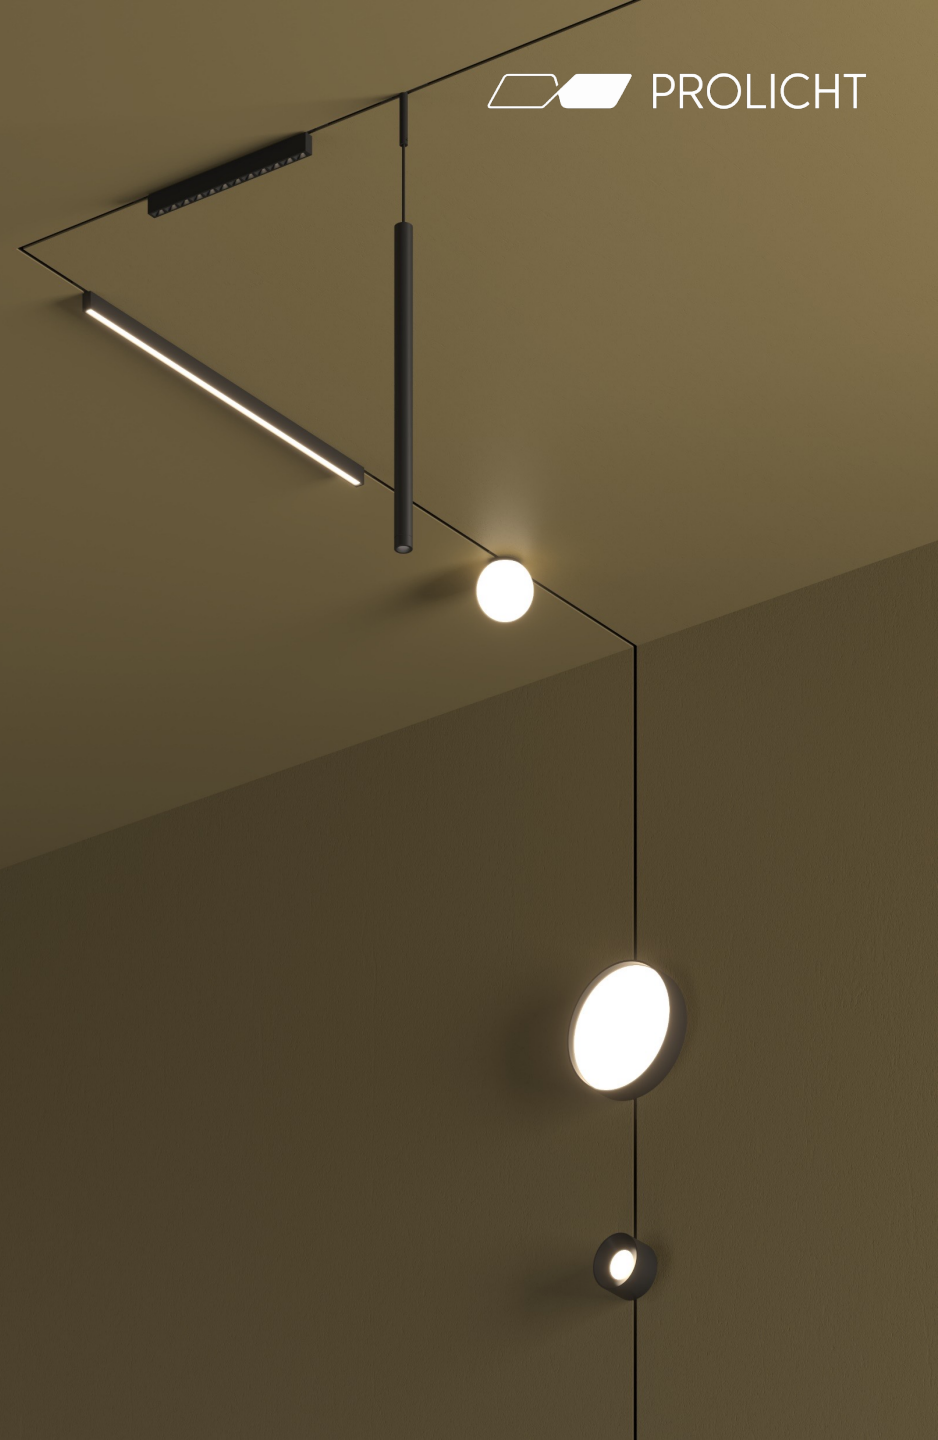

JUST BLACK TRACK OVERVIEW INSERTS

JUST BLACK TRACK offers a wide range of inserts for all lighting requirements.