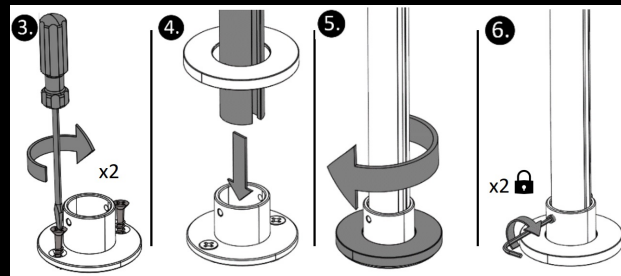

End caps are plugged in. For round rails, additionally glued to ensure a better hold.

JUST BLACK TRACK INSTALLATION

The round suspended track can also be set up as a POLE system.

x2

x2

x2

JUST BLACK TRACK OVERVIEW INSERTS