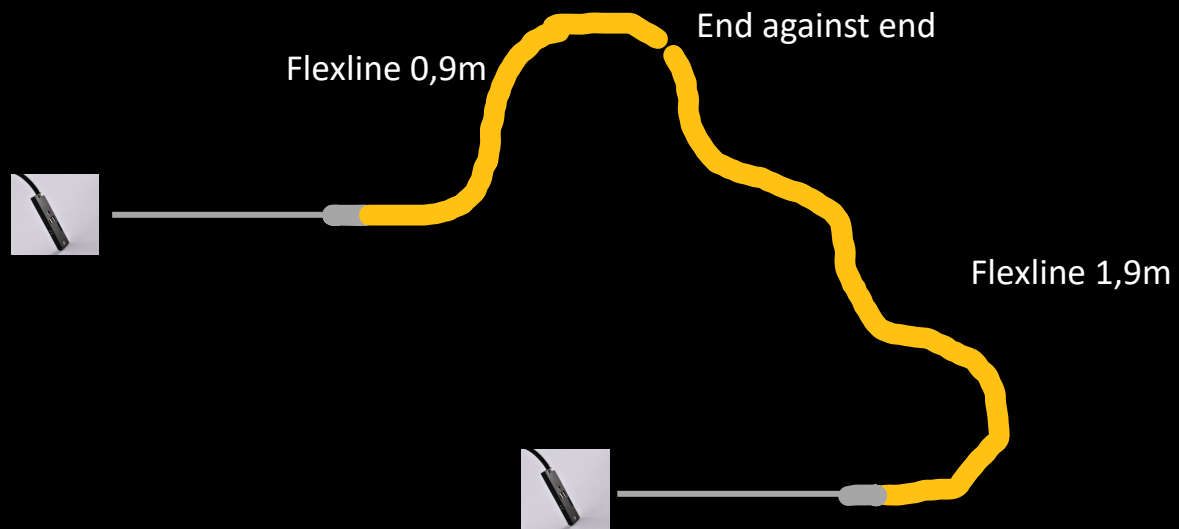

Before placing the Flexline:

- One power feed
- Power is routed across the entire track thanks to the linear connector

After positioning the Flexline:

- A new power feed is necessary as the Flexline prevents the linear connectors from being placed
- In addition, the rigid part of the Flexline can only be placed in straight segments
- Curved segments each have 100m straight pieces at the beginning and end

JUST BLACK TRACK FLEXLINE

Placing the flexlines in opposite directions enables continuous illuminated lines of 2*0.9m or 2*1.9m or 0.9m+1.9m...

JUST BLACK TRACK FLEXLINE

Galvanic isolation for multiple feeds: