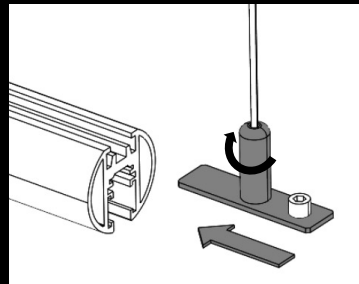

JUST BLACK TRACK INSTALLATION

Rails can be cut to length if required

Mechanical connectors are hammered in with a rubber mallet.

The power feed is clicked in and a notch in the track guides the cable to the end.

20mm cutout for recessed track and foam cover for easy plastering.

Track has mounting holes and is supplied with screws. These must be used as they have an extremely flat screw head.

The suspension bracket of the suspended track is inserted from the side