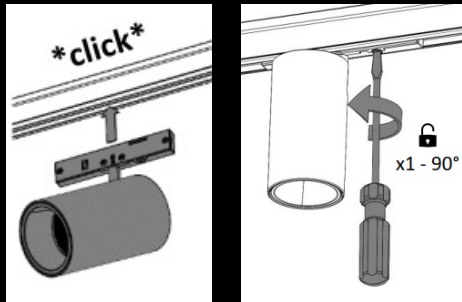

INVADER INSERT

Dimensions:	Ø60mm x 43mm (2 3/8" X 1 1/16")
lm output:	411 lm
power cons.:	4.8 W
CCT:	3000 K
CRI:	94

JUST BLACK TRACK INVADER

Some inserts are only fixed magnetically

Most inserts are also mechanically locked.