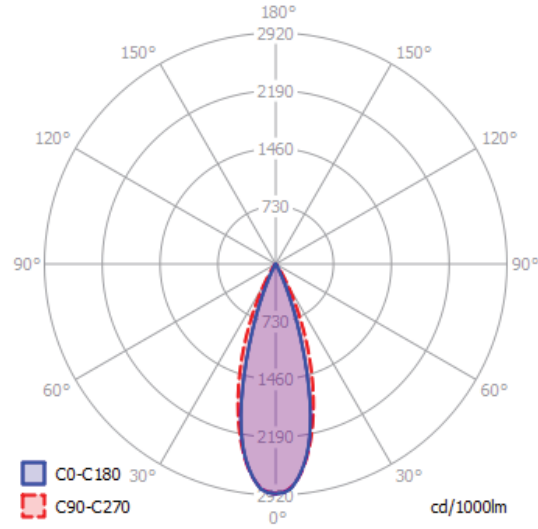

JUST BLACK TRACK

MAGIQ INSERTS

Dimensions:	196x10x18mm (7 1/16" X 0 3/16" X 0 1/16")	292x10x18mm (11 1/2" X 0 3/16" X 0 1/16")
lm output:	420 lm	633 lm
power cons.:	8.4 W	13.8 W
CCT:	3000 K	3000 K
CRI:	90	90