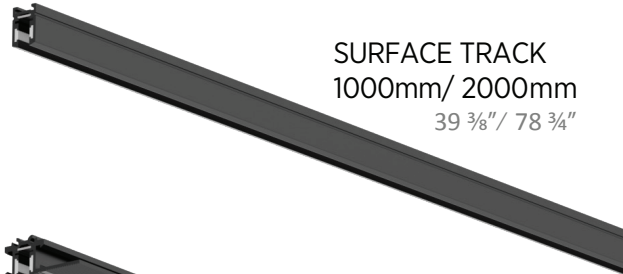

TRIMLESS TRACK
1000mm/ 2000mm
39 3/8" / 78 3/4"

JUST BLACK TRACK

TRACKS

SURFACE TRACK
1000mm/ 2000mm
39 3/8" / 78 3/4"