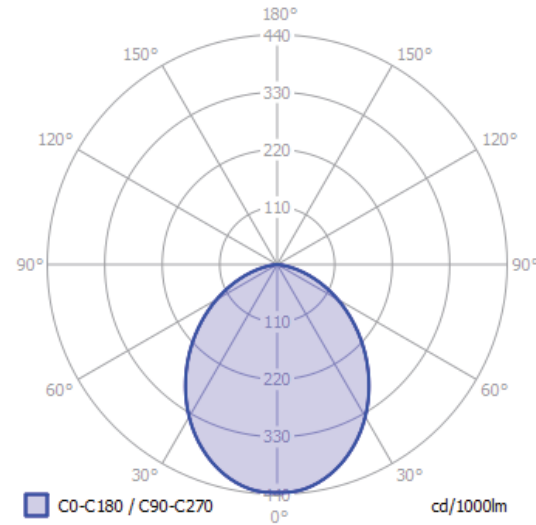

JUST BLACK TRACK

SIGN INSERT

Dimensions: Ø138mm x 34mm (5 7/16" X 1 5/16")

lm output: 407 lm

power cons.: 13.8 W

CCT: 3000 K

CRI: 95