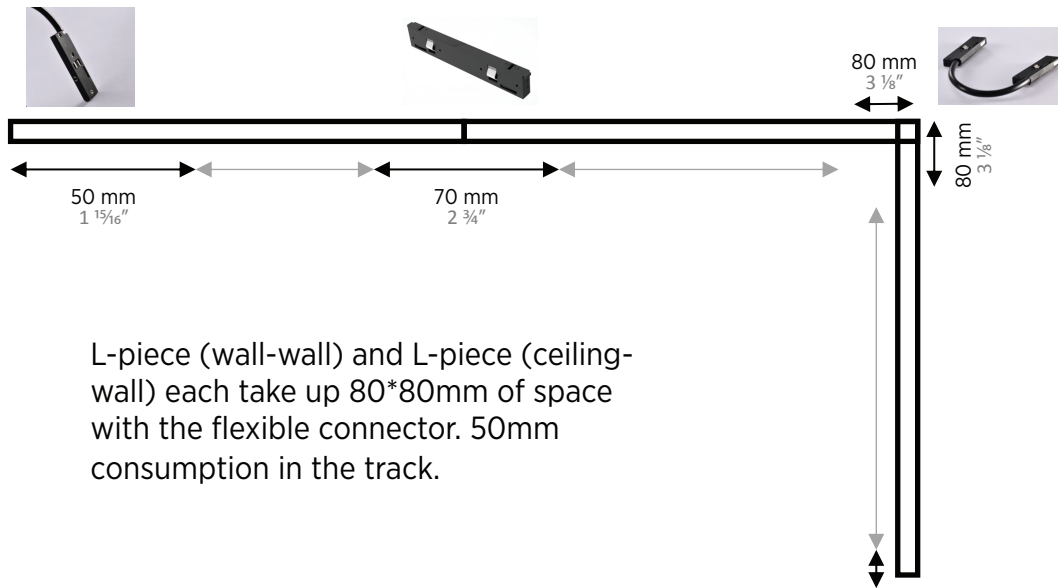

JUST BLACK TRACK

SPACE CONSUMPTION

TRIMLESS und SURFACE

L-piece (wall-wall) and L-piece (ceiling-wall) each take up 80*80mm of space with the flexible connector. 50mm consumption in the track.

PENDANT