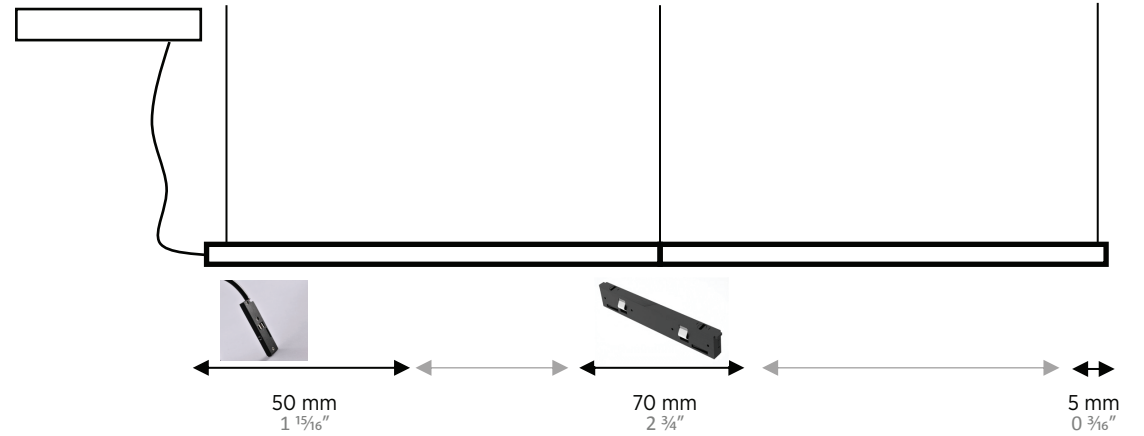

JUST BLACK TRACK

ARCS

The curves have a 100 mm straight end piece on both sides. This is necessary so that the linear connectors can be placed in a straight rail segment.

Theoretically, it is possible to place light inserts in the two largest bends. However, this is not actually intended.

This plate comes with grub screws. The installation rail is connected with the mechanical connecting plates 140-1415 (set of 2) per connection point. These plates also come with grub screws.

JUST BLACK TRACK

SPACE CONSUMPTION

TRIMLESS und SURFACE

L-piece (wall-wall) and L-piece (ceiling-wall) each take up 80*80mm of space with the flexible connector. 50mm consumption in the track.

PENDANT

There is also an L piece for the suspended round track. This also takes up 50*50mm of space with the flexible connector.