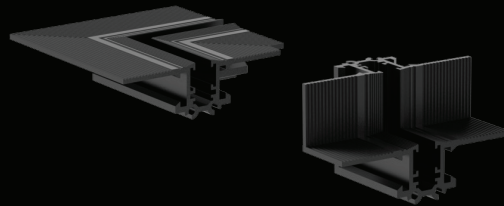

JUST BLACK TRACK

OVERVIEW COMPONENTS