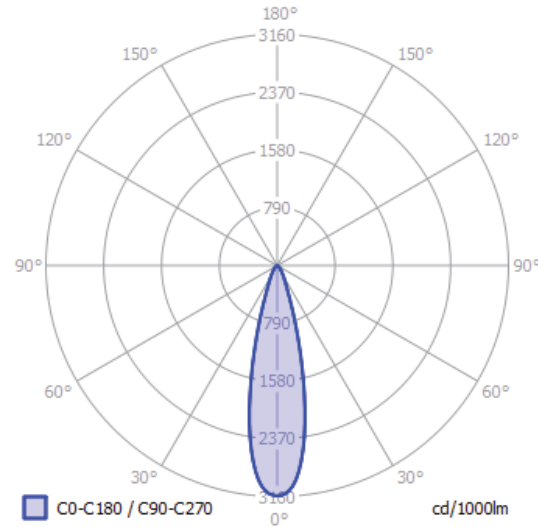

JUST BLACK TRACK

HANGOVER INSERT

Dimensions:	Ø18mm x 300mm (0 11/16" X 11 13/16")
Beamangle:	24*
lm output:	168 lm
power cons.:	2.4 W
CCT:	3000 K
CRI:	89

JUST BLACK TRACK

FLUTE INSERT

Dimensions:	Ø70mm x 225mm (2 ¾" X 8 ⅞")
Beamangle:	24*
lm output:	407 lm
power cons.:	5.0 W
CCT:	3000 K
CRI:	94