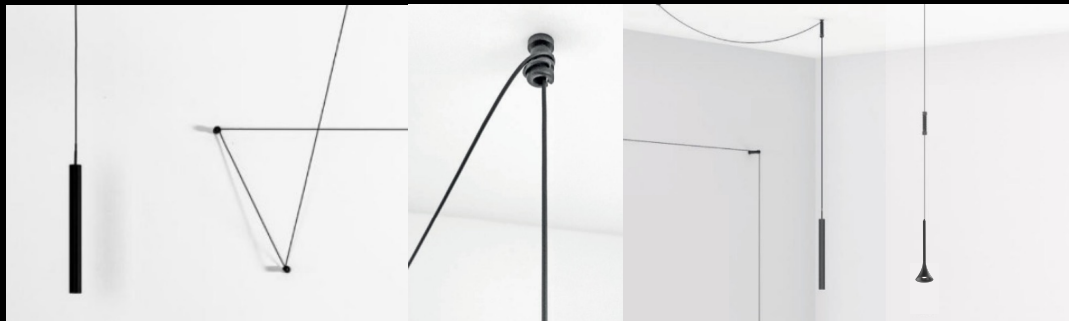

The square JUST BLACK TRACK surface-mounted track enables elegant and dynamic lines that alternate seamlessly between straight and curved segments. It changes direction flexibly, whether on the same level or at the transition between wall and ceiling.

LEDLINE

FLUTE

FLEXLINE

JUST BLACK TRACK HANGOVER and FLUTE

- Cable length is fixed at 1.1m and cannot be adjusted
- Cable components are used to adjust the height

JUST BLACK TRACK
HANGOVER and FLUTE

JUST BLACK TRACK