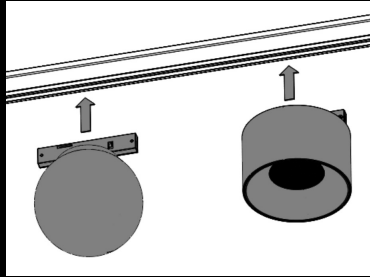

MAGIQ INSERTS

Dimensions:	196x10x18mm (7 1/16" X 0 3/16" X 0 1/16")	292x10x18mm (11 1/2" X 0 3/16" X 0 1/16")
lm output:	420 lm	633 lm
power cons.:	8.4 W	13.8 W
CCT:	3000 K	3000 K
CRI:	90	90

JUST BLACK TRACK

INVADER INSERT

Dimensions:	Ø60mm x 43mm (2 3/8" X 1 1/16")
lm output:	411 lm
power cons.:	4.8 W
CCT:	3000 K
CRI:	94

JUST BLACK TRACK INVADER

Some inserts are only fixed magnetically

Most inserts are also mechanically locked.