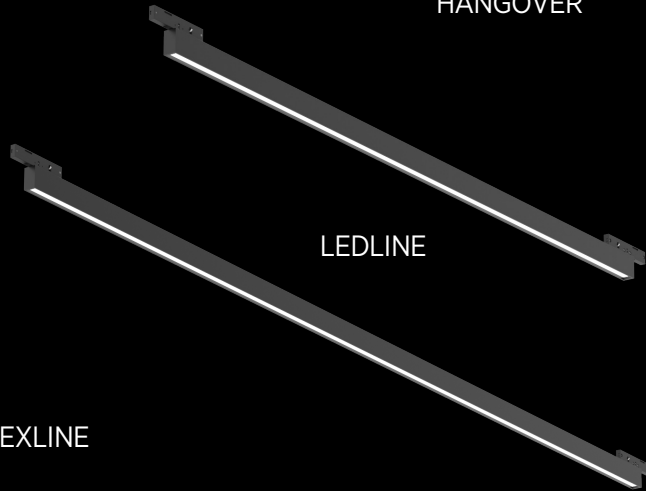

The square JUST BLACK TRACK surface-mounted track enables elegant and dynamic lines that alternate seamlessly between straight and curved segments. It changes direction flexibly, whether on the same level or at the transition between wall and ceiling.

JUST BLACK TRACK OVERVIEW INSERTS

JUST BLACK TRACK offers a wide range of inserts for all lighting requirements.

SIGN

IMAGINE

INVADER

BILO

MAGIQ

HANGOVER

LEDLINE

FLUTE

FLEXLINE

JUST BLACK TRACK HANGOVER and FLUTE

- Cable length is fixed at 1.1m and cannot be adjusted
- Cable components are used to adjust the height

JUST BLACK TRACK
HANGOVER and FLUTE

JUST BLACK TRACK