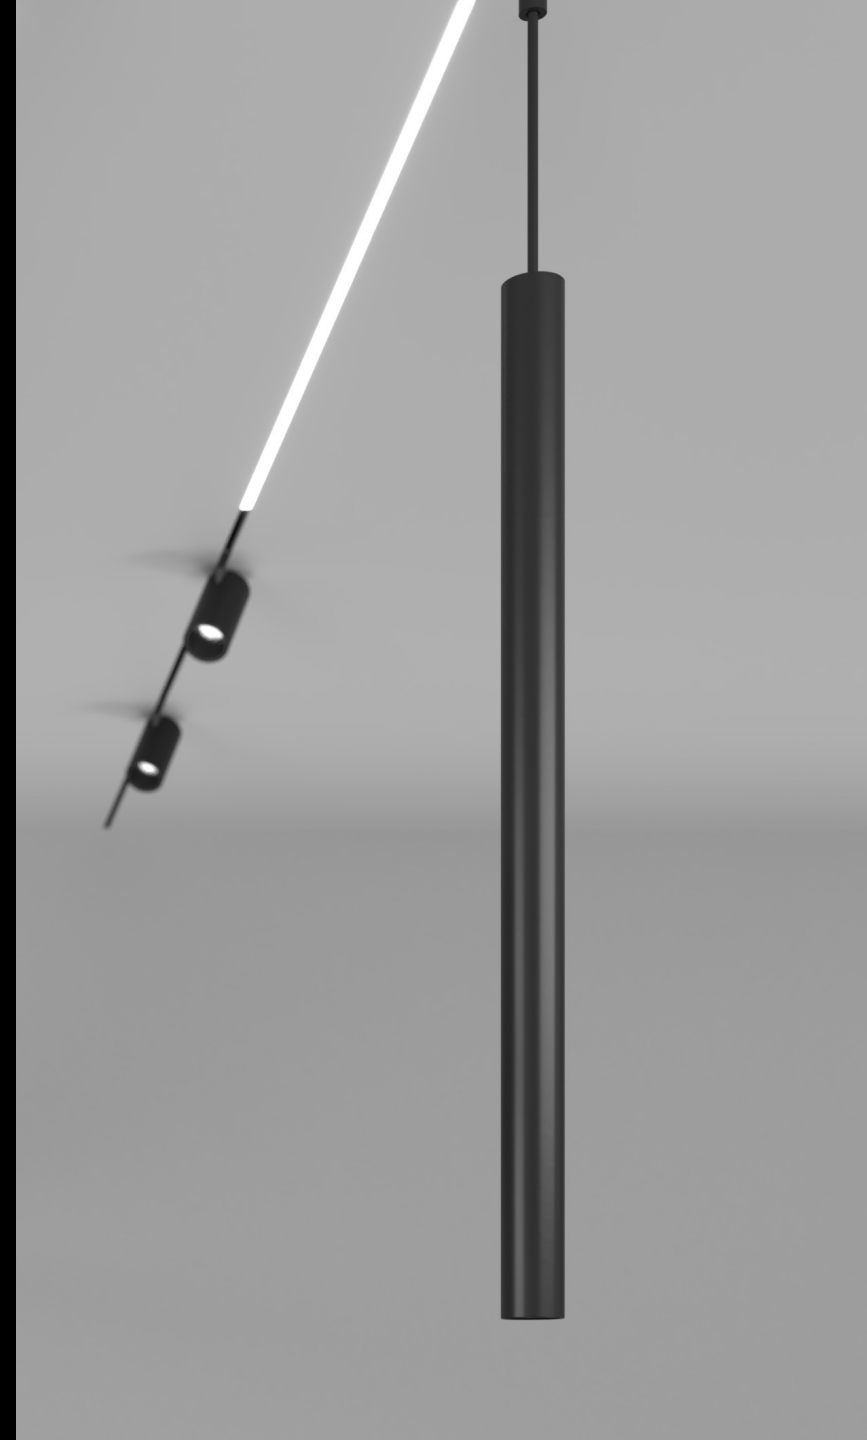

The square JUST BLACK TRACK surface-mounted track enables elegant and dynamic lines that alternate seamlessly between straight and curved segments. It changes direction flexibly, whether on the same level or at the transition between wall and ceiling.

LEDLINE

FLUTE

FLEXLINE

JUST BLACK TRACK HANGOVER and FLUTE

- Cable length is fixed at 1.1m and cannot be adjusted
- Cable components are used to adjust the height

JUST BLACK TRACK
HANGOVER and FLUTE

JUST BLACK TRACK