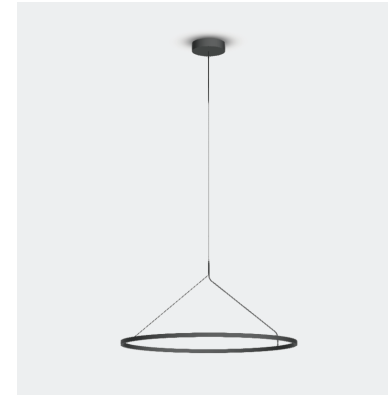

COMING SOON –
SUMMER 2024

JUST BLACK HALOS

COMING SOON –
SUMMER 2024

JUST BLACK HALOS

WALL AND PENDANT LIGHTS

**HALO track insert für
JUST BLACK TRACK**

HALO Wall

HALO pendant