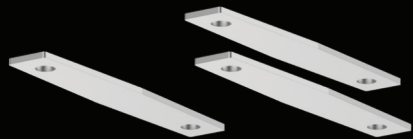

1000/2000 mm
39 3/8" / 78 3/4"

SUSPENDED

1000/2000 mm
39 3/8" / 78 3/4"

LINE
DOUBLE

1500 mm
59 1/16"

LINE
ADJUSTABLE

1200 mm
47 1/4"

LINE

The square JUST BLACK TRACK surface-mounted track enables elegant and dynamic lines that alternate seamlessly between straight and curved segments. It changes direction flexibly, whether on the same level or at the transition between wall and ceiling.

The JUST BLACK TRACK pendant track has a cylindrical aesthetic that emphasises the light inserts and, thanks to the rounded L-connectors, enables changes of direction as the track progresses.

The JUST BLACK TRACK recessed track blends almost seamlessly into the wall and ensures a visually flawless and maximally concealed appearance.

JUST BLACK TRACK
HYPERMINIATURISED

JUST BLACK TRACK

OVERVIEW COMPONENTS

SURFACE TRACK
1000mm/ 2000mm
39 3/8" / 78 3/4"

TRIMLESS TRACK
1000mm/ 2000mm
39 3/8" / 78 3/4"

PENDANT TRACK
1000mm/ 2000mm
39 3/8" / 78 3/4"