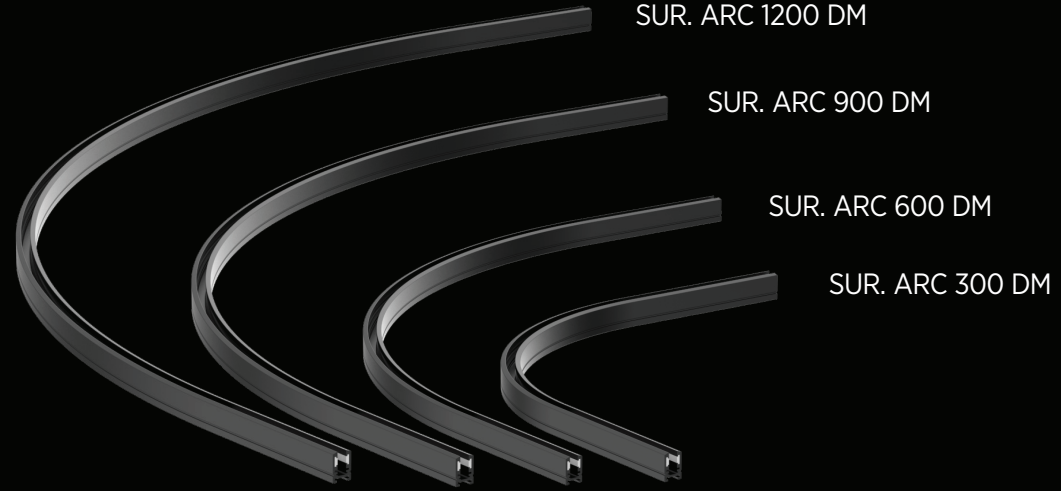

SUR. ARC 1200 DM

SUR. ARC 900 DM

SUR. ARC 600 DM

SUR. ARC 300 DM