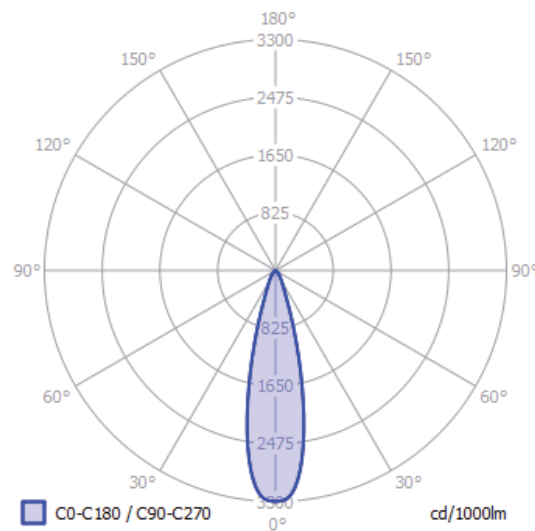

JUST BLACK TRACK

INVADER INSERT

Dimensions:	Ø60mm x 43mm (2 3/8" X 1 1/16")
lm output:	411 lm
power cons.:	4.8 W
CCT:	3000 K
CRI:	94