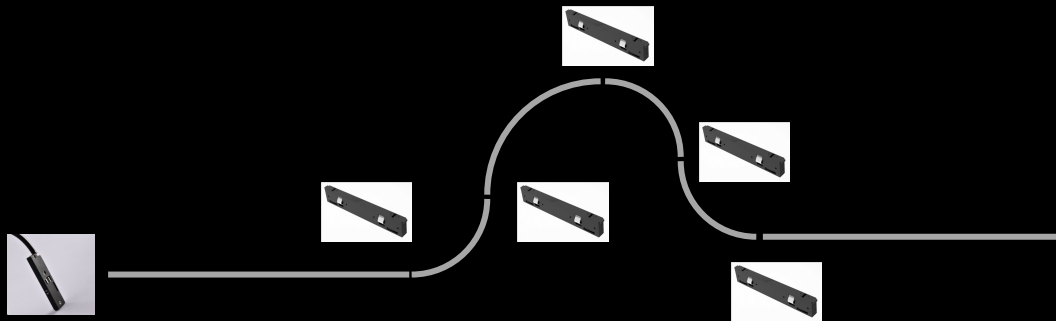

JUST BLACK TRACK FLEXLINE

Before placing the Flexline:

- One power feed
- Power is routed across the entire track thanks to the linear connector