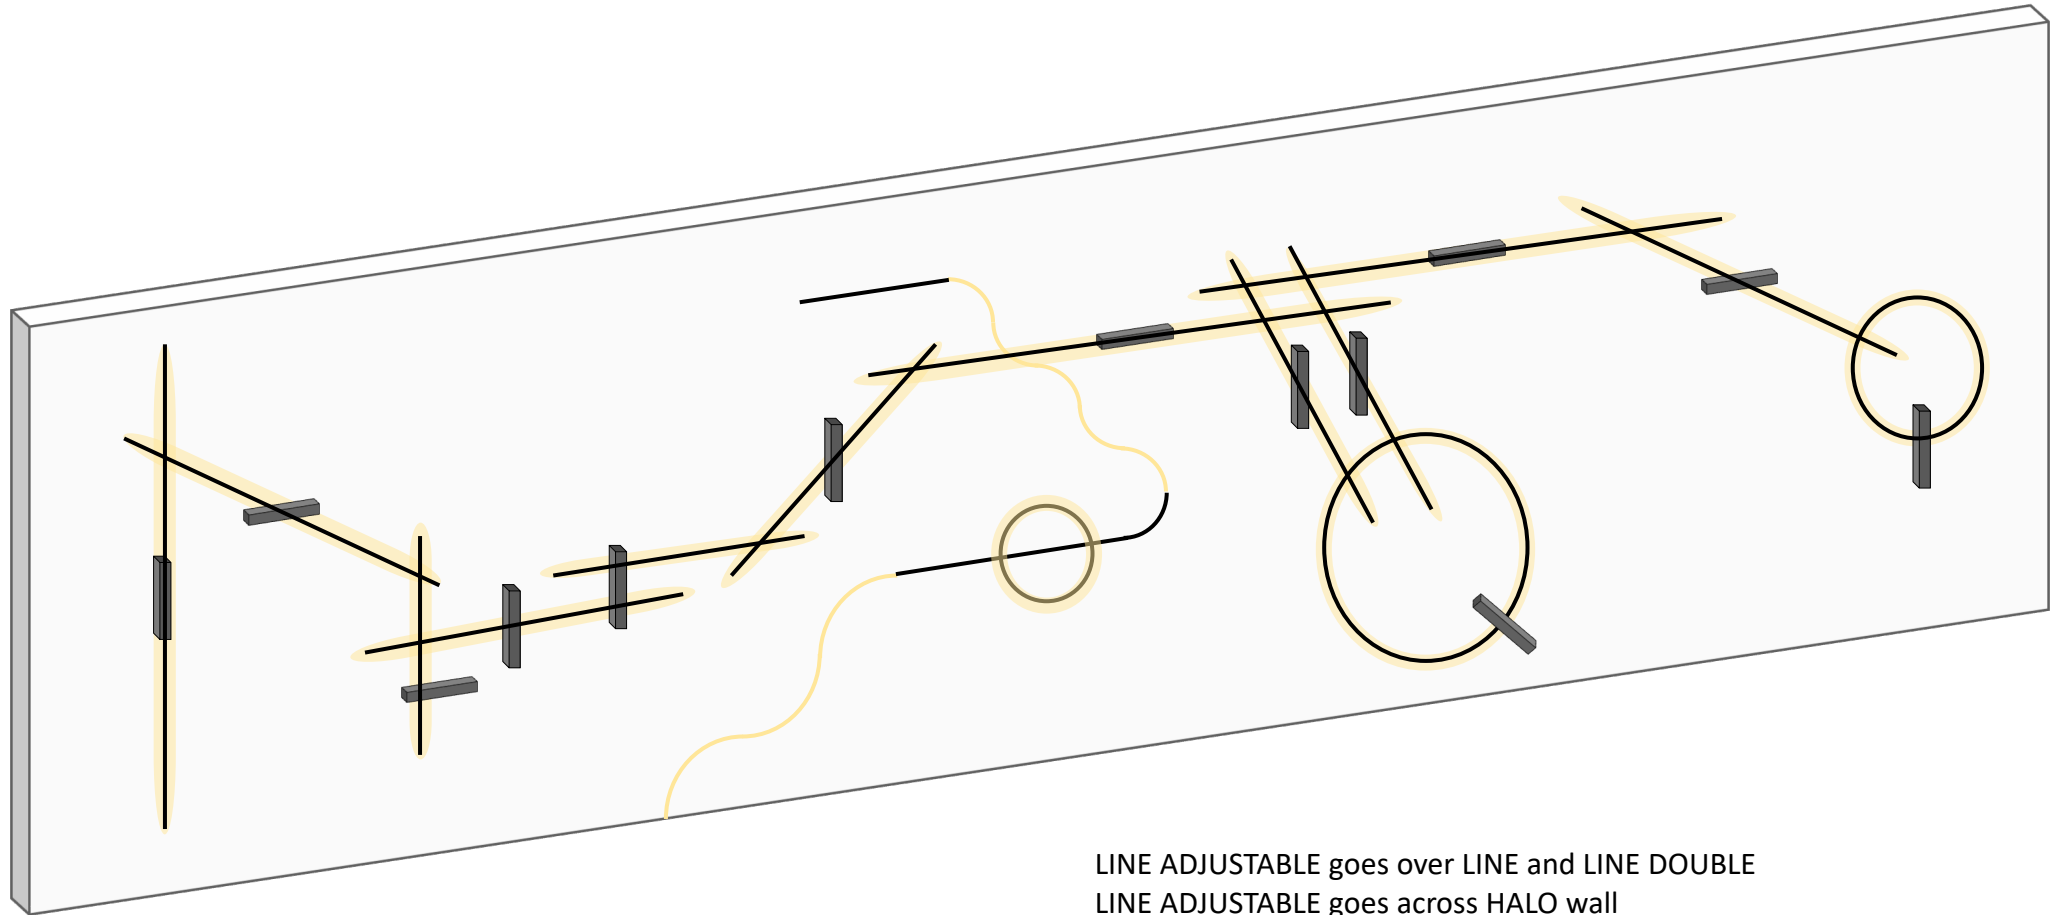

JUST BLACK

ENDLESS POSSIBILITIES

LINE ADJUSTABLE goes over LINE and LINE DOUBLE

LINE ADJUSTABLE goes across HALO wall

All LINES go over JUST BLACK SURFACE TRACK + HALO INSERT