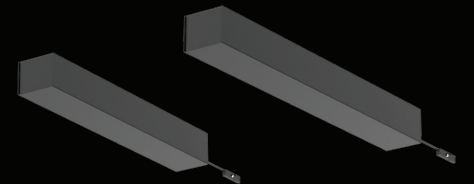

JUST BLACK TRACK

OVERVIEW COMPONENTS