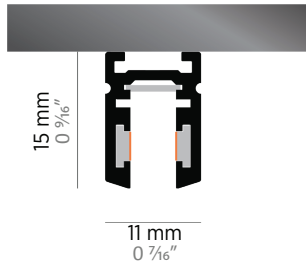

JUST BLACK TRACK

JUST BLACK TRACK vs. MINIMAL TRACK