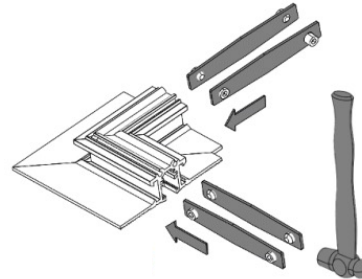

TRIMLESS TRACK
1000mm/ 2000mm
39 3/8" / 78 3/4"

PENDANT TRACK
1000mm/ 2000mm
39 3/8" / 78 3/4"

The track segments have notches at one end to allow the feed to be channeled away more easily.

In addition, all rails already have holes so that no drilling is necessary during installation.

JUST BLACK TRACK

ARCS

The curves have a 100 mm straight end piece on both sides. This is necessary so that the linear connectors can be placed in a straight rail segment.

Theoretically, it is possible to place light inserts in the two largest bends. However, this is not actually intended.

The FLEXLINE light insert can be placed in curves.

JUST BLACK TRACK

MECHANICAL CONNECTORS

The suspended track round and attachment rail are connected with a mechanical connecting plate 350-2729 per connection point.

This plate comes with grub screws. The installation rail is connected with the mechanical connecting plates 140-1415 (set of 2) per connection point. These plates also come with grub screws.

JUST BLACK TRACK