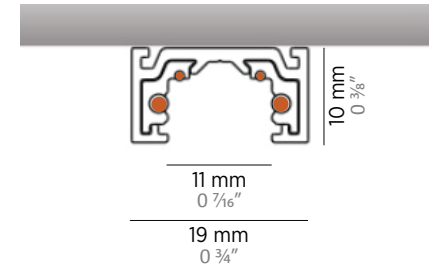

MAGIQ INSERTS

Dimensions:	196x10x18mm (7 1/16" X 0 3/16" X 0 1/16")	292x10x18mm (11 1/2" X 0 3/16" X 0 1/16")
lm output:	420 lm	633 lm
power cons.:	8.4 W	13.8 W
CCT:	3000 K	3000 K
CRI:	90	90

JUST BLACK TRACK

INVADER INSERT

Dimensions:	Ø60mm x 43mm (2 3/8" X 1 1/16")
lm output:	411 lm
power cons.:	4.8 W
CCT:	3000 K
CRI:	94

JUST BLACK TRACK INVADER

Some inserts are only fixed magnetically

Most inserts are also mechanically locked.

JUST BLACK TRACK
LIMITATIONS

MAX 10m length

MAX 100W system power

MAX 6A rated current

JUST BLACK TRACK

JUST BLACK TRACK vs. MINIMAL TRACK

JUST BLACK TRACK	MINIMAL TRACK
24V	48V
2 Phase	2 Phase + 2 DALI Phase
on/off, DALI, matter	on/off, DALI, matter, 0-10V converter
Broadcast Dimming	Inserts can be dimmed individually
Hyperminiaturised (5mm)	Miniaturised (19mm)
Max. 10 Meter and 100 Watt	Max. 30 Meter and 100 Watt
Black	All colors possible
L connectors + Pole System	X, T, L connectors
Hospitality, Residential, Retail	Hospitality, Residential, Retail
Max. 10 Meter and 100 Watt	Max. 30 Meter and 100 Watt
Trimless, surface mounted & suspended	Trimless, surface mounted & suspended
\$\$	\$\$\$\$