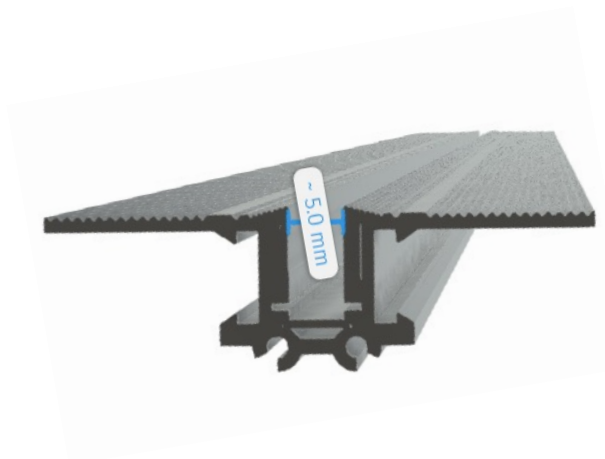

JUST BLACK TRACK
TRIMLESS