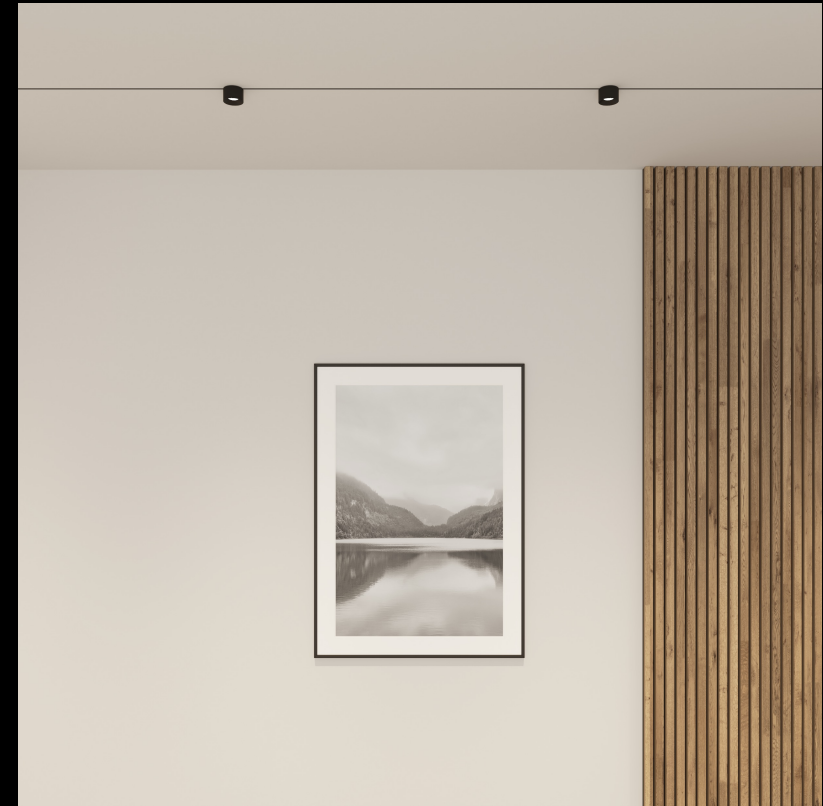

JUST BLACK TRACK
HYPERMINIATURISED