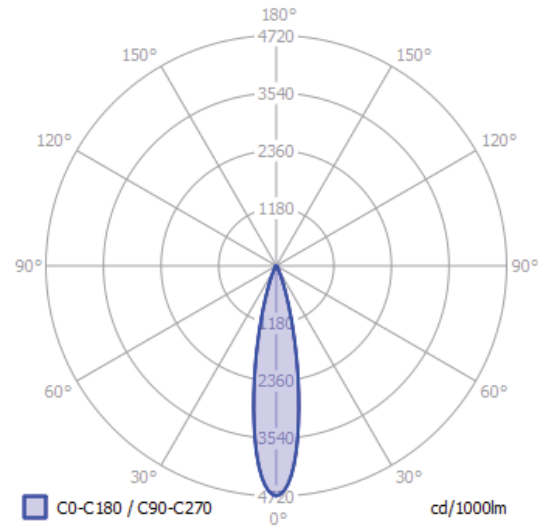

JUST BLACK TRACK

HANGOVER INSERT

Dimensions:	Ø18mm x 300mm (0 11/16" X 11 13/16")
Beamangle:	24*
lm output:	168 lm
power cons.:	2.4 W
CCT:	3000 K
CRI:	89