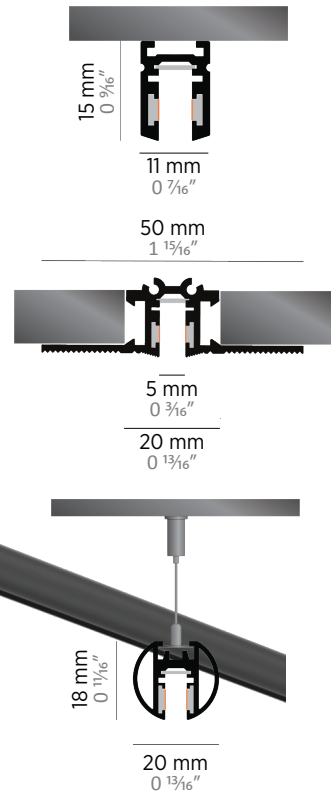

1000/2000 mm
39 3/8" / 78 3/4"

SUSPENDED

1000/2000 mm
39 3/8" / 78 3/4"

LINE
DOUBLE

1500 mm
59 1/16"

LINE
ADJUSTABLE

1200 mm
47 1/4"

LINE

TRIMLESS TRACK
1000mm/ 2000mm
39 3/8" / 78 3/4"

PENDANT TRACK
1000mm/ 2000mm
39 3/8" / 78 3/4"

The track segments have notches at one end to allow the feed to be channeled away more easily.

In addition, all rails already have holes so that no drilling is necessary during installation.

JUST BLACK TRACK

ARCS

The curves have a 100 mm straight end piece on both sides. This is necessary so that the linear connectors can be placed in a straight rail segment.

Theoretically, it is possible to place light inserts in the two largest bends. However, this is not actually intended.