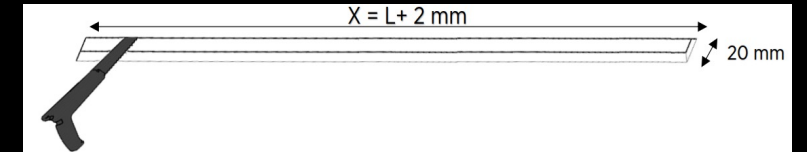

20mm cutout for recessed track and foam cover for easy plastering.