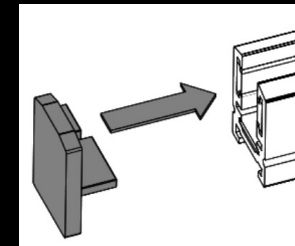

End caps are plugged in. For round rails, additionally glued to ensure a better hold.