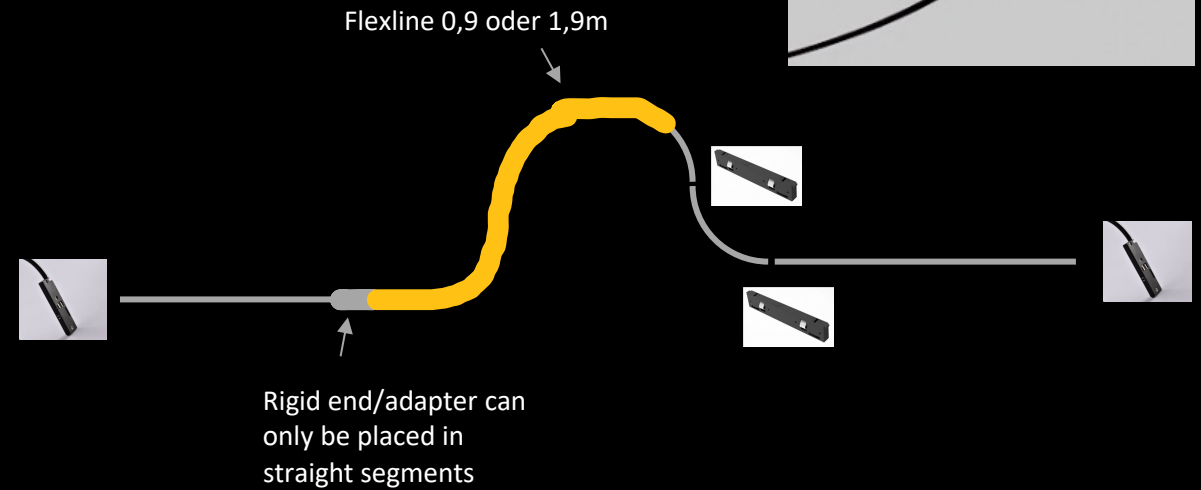

FLEXLINE INSERT

Dimensions:	890x5x10mm (35 1/16" X 0 3/16" X 0 3/8")	1890x5x10mm (74 7/16" X 0 3/16" X 0 3/8")
lm output:	142	300 lm
power cons.:	8 W	13.2 W
CCT:	2700 K	2700 K
CRI:	95	95

JUST BLACK TRACK FLEXLINE

Before placing the Flexline:

- One power feed
- Power is routed across the entire track thanks to the linear connector

After positioning the Flexline:

- A new power feed is necessary as the Flexline prevents the linear connectors from being placed
- In addition, the rigid part of the Flexline can only be placed in straight segments
- Curved segments each have 100m straight pieces at the beginning and end

JUST BLACK TRACK FLEXLINE

Placing the flexlines in opposite directions enables continuous illuminated lines of 2*0.9m or 2*1.9m or 0.9m+1.9m...

JUST BLACK TRACK FLEXLINE

Galvanic isolation for multiple feeds: