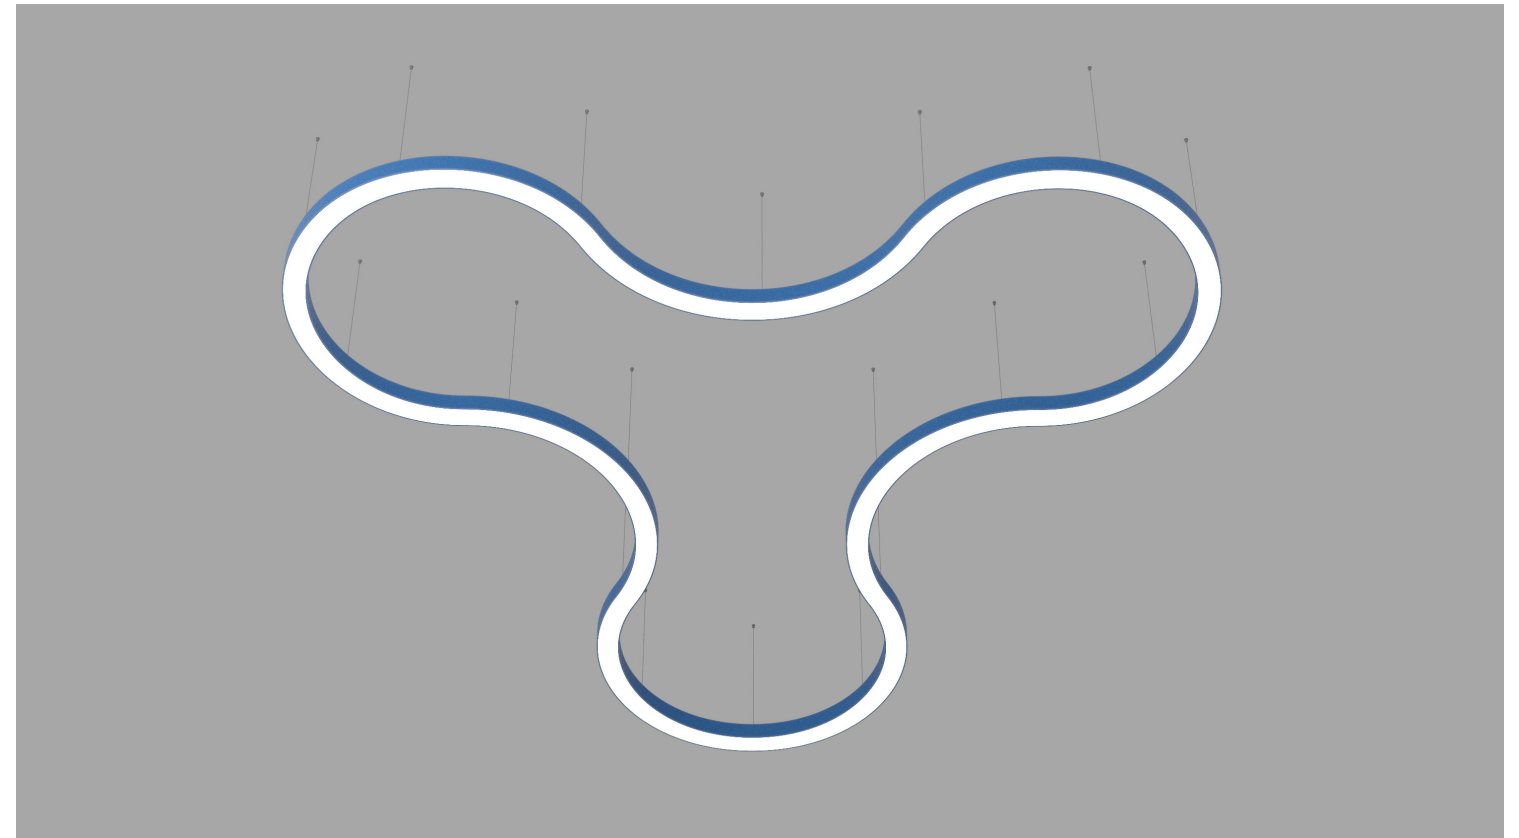

SUPER-G SUSPENSION

CONFIGURATION A

Finishes: BLS - Blue Sky