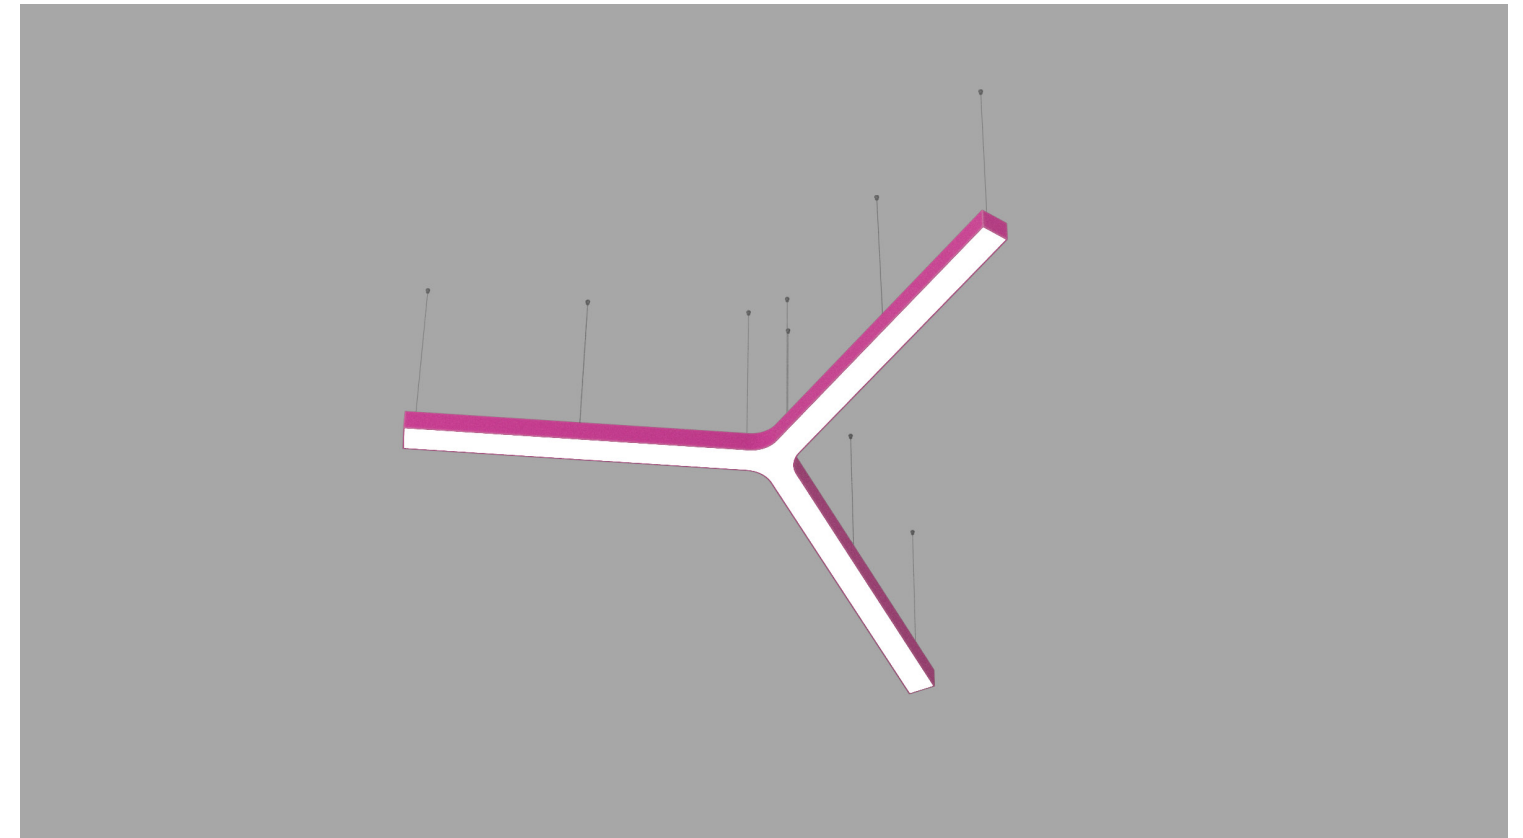

SUPER-G SUSPENSION

CONFIGURATION E

Finishes: FUP - Funky P.