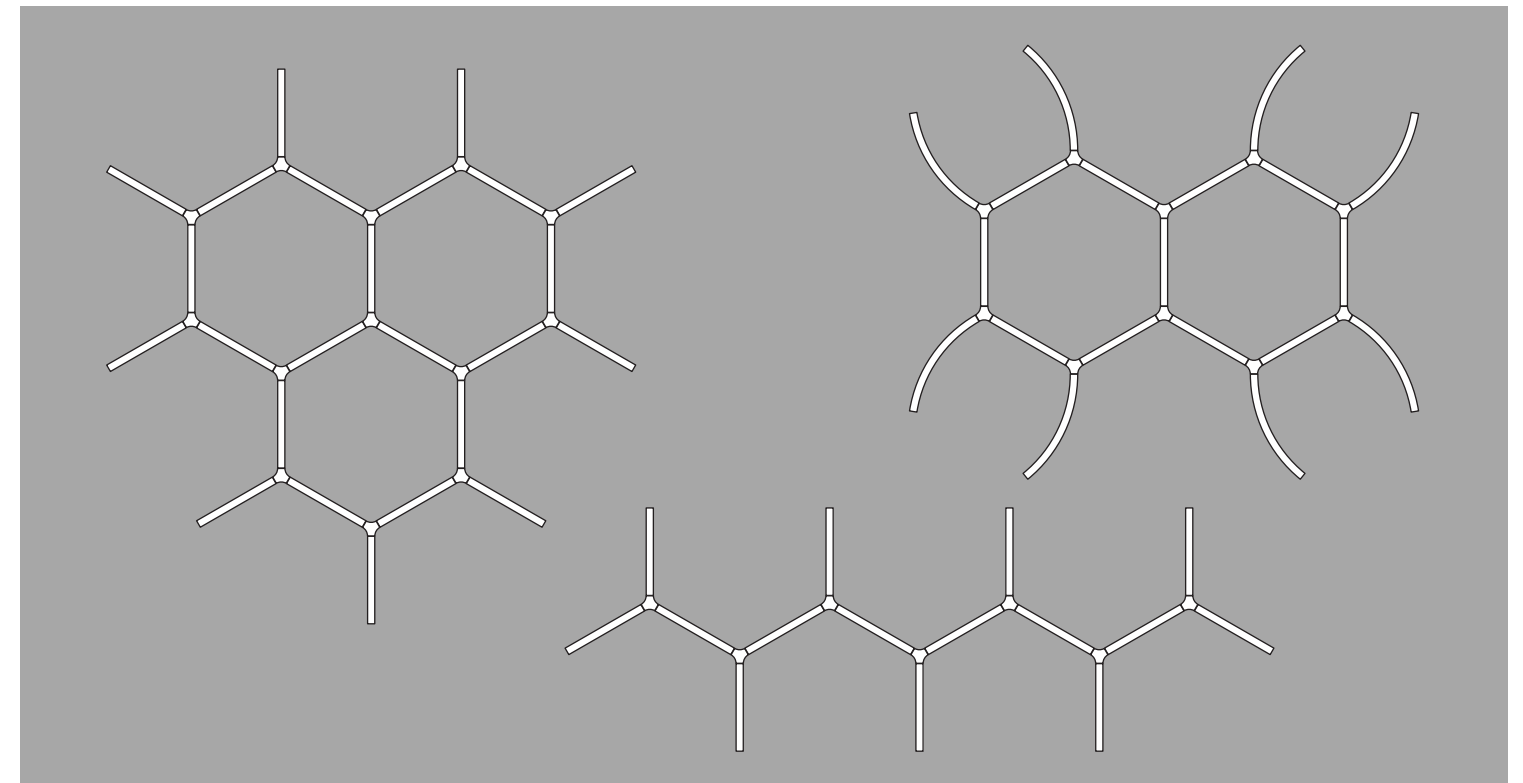

Complimentary designs to configuration E

* Contact factory to obtain bill of materials and formal quote for complimentary designs.