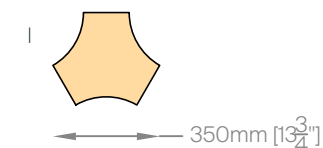

14

SUPER-G SUSPENSION

COMPONENTS

Super-G Suspension

A: 1150mm
L30253- / L30531-
B: 1750mm
L30255- / L30533-

C: Ø2100mm | 120°
L30245- / L30535-
D: Ø3100mm | 90°
L30247- / L30537-
E: Ø4000mm | 72°
L30249- / L30539-
F: Ø5400mm | 51°
L30251- / L30541-

G: Round End Cap
L38115-
H: Flat End Cap
L38346-
I: 3 Way Crossing
L38151-

SUPER-G SUSPENSION

CONFIGURATION A

Bill of Materials

Item	Model #	Qty	Description
A	L30245-DV-XX-XX	9	Super-G - Ø2100 120° Curve - Suspension - Direct - 35.4W LED - 3000K / 3500K / 4000K - 0-10V Dimming - Opal - 29 Finishes.
B	L38117-XX	18	Super-G - Suspension Cable - 2000mm - 29 Finishes.
C	L39014-XX	1	Super-G - Power Feed 5x0.75 - 2000mm - 29 Finishes.

CONFIGURATION B

Bill of Materials

Item	Model #	Qty	Description
A	L30245-DV-XX-XX	3	Super-G - Ø2100 120° Curve - Suspension - Direct - 35.4W LED - 3000K / 3500K / 4000K - 0-10V Dimming - Opal - 29 Finishes.
B	L30255-DV-XX-XX	3	Super-G - 1750mm Straight - Suspension - Direct - 30.4W LED - 3000K / 3500K / 4000K - 0-10V Dimming - Opal - 29 Finishes.
C	L38117-XX	12	Super-G - Suspension Cable - 2000mm - 29 Finishes.
D	L39014-XX	1	Super-G - Power Feed 5x0.75 - 2000mm - 29 Finishes.