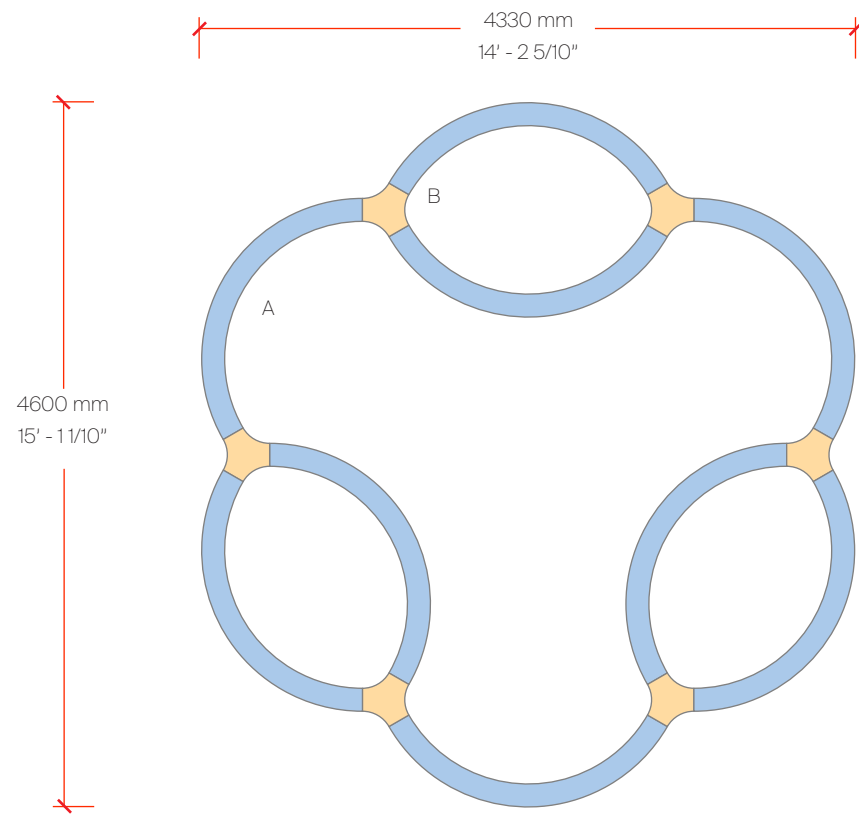

CONFIGURATION C

Bill of Materials

Item	Model #	Qty	Description
A	L30245-DV-XX-XX	3	Super-G - Ø2100 120° Curve - Suspension - Direct - 35.4W LED - 3000K / 3500K / 4000K - 0-10V Dimming - Opal - 29 Finishes.
B	L38151-DV-XX-XX	1	Super-G - Crossing - Suspension - Direct - 9.9W LED - 3000K / 3500K / 4000K - 0-10V Dimming - Opal - 29 Finishes.
C	L38117-XX	9	Super-G - Suspension Cable - 2000mm - 29 Finishes.
D	L39014-XX	1	Super-G - Power Feed 5x0.75 - 2000mm - 29 Finishes.
E	L38346-XX	3	Super-G - Flat End Cap - 29 Finishes.

CONFIGURATION D

Bill of Materials

Item	Model #	Qty	Description
A	L30245-DV-XX-XX	9	Super-G - Ø2100 120° Curve - Suspension - Direct - 35.4W LED - 3000K / 3500K / 4000K - 0-10V Dimming - Opal - 29 Finishes.
B	L38151-DV-XX-XX	6	Super-G - Crossing - Suspension - Direct - 9.9W LED - 3000K / 3500K / 4000K - 0-10V Dimming - Opal - 29 Finishes.
C	L38117-XX	27	Super-G - Suspension Cable - 2000mm - 29 Finishes.
D	L39014-XX	1	Super-G - Power Feed 5x0.75 - 2000mm - 29 Finishes.