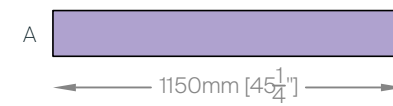

G: Round End Cap
L38115-
H: Flat End Cap
L38346-
I: 3 Way Crossing
L38151-

SUPER-G SUSPENSION

CONFIGURATION A

Bill of Materials

Item	Model #	Qty	Description
A	L30245-DV-XX-XX	9	Super-G - Ø2100 120° Curve - Suspension - Direct - 35.4W LED - 3000K / 3500K / 4000K - 0-10V Dimming - Opal - 29 Finishes.
B	L38117-XX	18	Super-G - Suspension Cable - 2000mm - 29 Finishes.
C	L39014-XX	1	Super-G - Power Feed 5x0.75 - 2000mm - 29 Finishes.