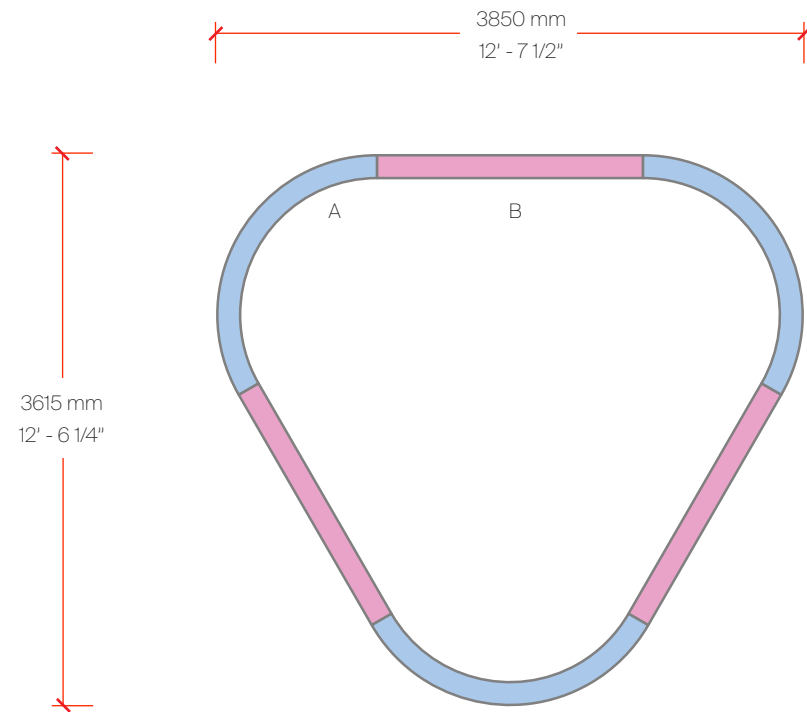

14

SUPER-G SUSPENSION

COMPONENTS

Super-G Suspension

A: 1150mm
L30253- / L30531-
B: 1750mm
L30255- / L30533-

C: Ø2100mm | 120°
L30245- / L30535-
D: Ø3100mm | 90°
L30247- / L30537-
E: Ø4000mm | 72°
L30249- / L30539-
F: Ø5400mm | 51°
L30251- / L30541-

G: Round End Cap
L38115-
H: Flat End Cap
L38346-
I: 3 Way Crossing
L38151-

SUPER-G SUSPENSION

CONFIGURATION A

Bill of Materials

Item	Model #	Qty	Description
A	L30245-DV-XX-XX	9	Super-G - Ø2100 120° Curve - Suspension - Direct - 35.4W LED - 3000K / 3500K / 4000K - 0-10V Dimming - Opal - 29 Finishes.
B	L38117-XX	18	Super-G - Suspension Cable - 2000mm - 29 Finishes.
C	L39014-XX	1	Super-G - Power Feed 5x0.75 - 2000mm - 29 Finishes.

CONFIGURATION B

Bill of Materials

Item	Model #	Qty	Description
A	L30245-DV-XX-XX	3	Super-G - Ø2100 120° Curve - Suspension - Direct - 35.4W LED - 3000K / 3500K / 4000K - 0-10V Dimming - Opal - 29 Finishes.
B	L30255-DV-XX-XX	3	Super-G - 1750mm Straight - Suspension - Direct - 30.4W LED - 3000K / 3500K / 4000K - 0-10V Dimming - Opal - 29 Finishes.
C	L38117-XX	12	Super-G - Suspension Cable - 2000mm - 29 Finishes.
D	L39014-XX	1	Super-G - Power Feed 5x0.75 - 2000mm - 29 Finishes.