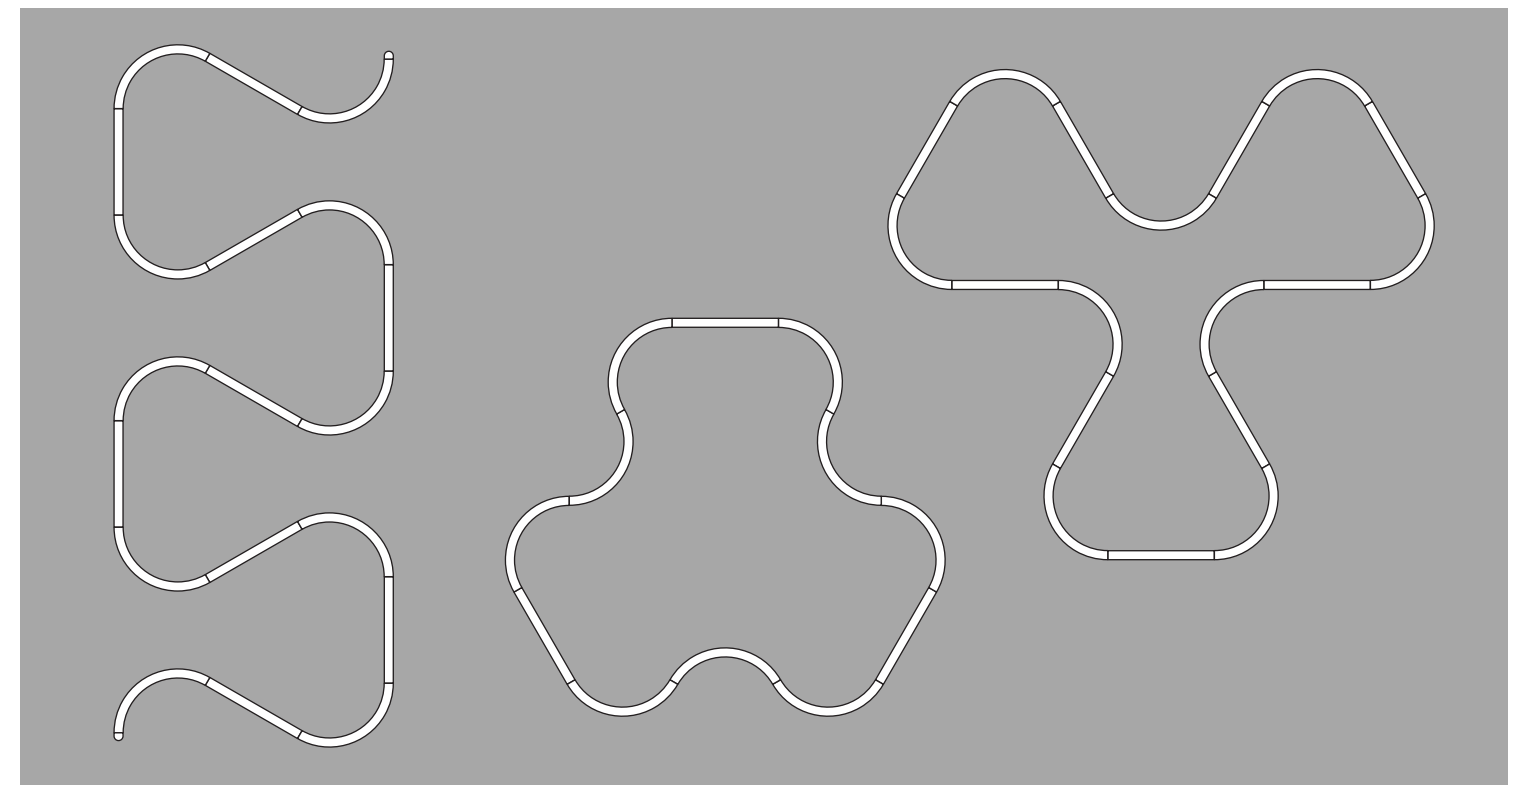

Complimentary designs to configuration B

* Contact factory to obtain bill of materials and formal quote for complimentary designs.