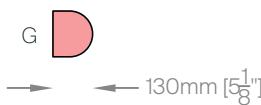

14

SUPER-G SUSPENSION

COMPONENTS

Super-G Suspension

A: 1150mm
L30253- / L30531-
B: 1750mm
L30255- / L30533-

C: Ø2100mm | 120°
L30245- / L30535-
D: Ø3100mm | 90°
L30247- / L30537-
E: Ø4000mm | 72°
L30249- / L30539-
F: Ø5400mm | 51°
L30251- / L30541-

G: Round End Cap
L38115-
H: Flat End Cap
L38346-
I: 3 Way Crossing
L38151-

SUPER-G SUSPENSION

CONFIGURATION A

Bill of Materials

Item	Model #	Qty	Description
A	L30245-DV-XX-XX	9	Super-G - Ø2100 120° Curve - Suspension - Direct - 35.4W LED - 3000K / 3500K / 4000K - 0-10V Dimming - Opal - 29 Finishes.
B	L38117-XX	18	Super-G - Suspension Cable - 2000mm - 29 Finishes.
C	L39014-XX	1	Super-G - Power Feed 5x0.75 - 2000mm - 29 Finishes.

CONFIGURATION B

Bill of Materials

Item	Model #	Qty	Description
A	L30245-DV-XX-XX	3	Super-G - Ø2100 120° Curve - Suspension - Direct - 35.4W LED - 3000K / 3500K / 4000K - 0-10V Dimming - Opal - 29 Finishes.
B	L30255-DV-XX-XX	3	Super-G - 1750mm Straight - Suspension - Direct - 30.4W LED - 3000K / 3500K / 4000K - 0-10V Dimming - Opal - 29 Finishes.
C	L38117-XX	12	Super-G - Suspension Cable - 2000mm - 29 Finishes.
D	L39014-XX	1	Super-G - Power Feed 5x0.75 - 2000mm - 29 Finishes.