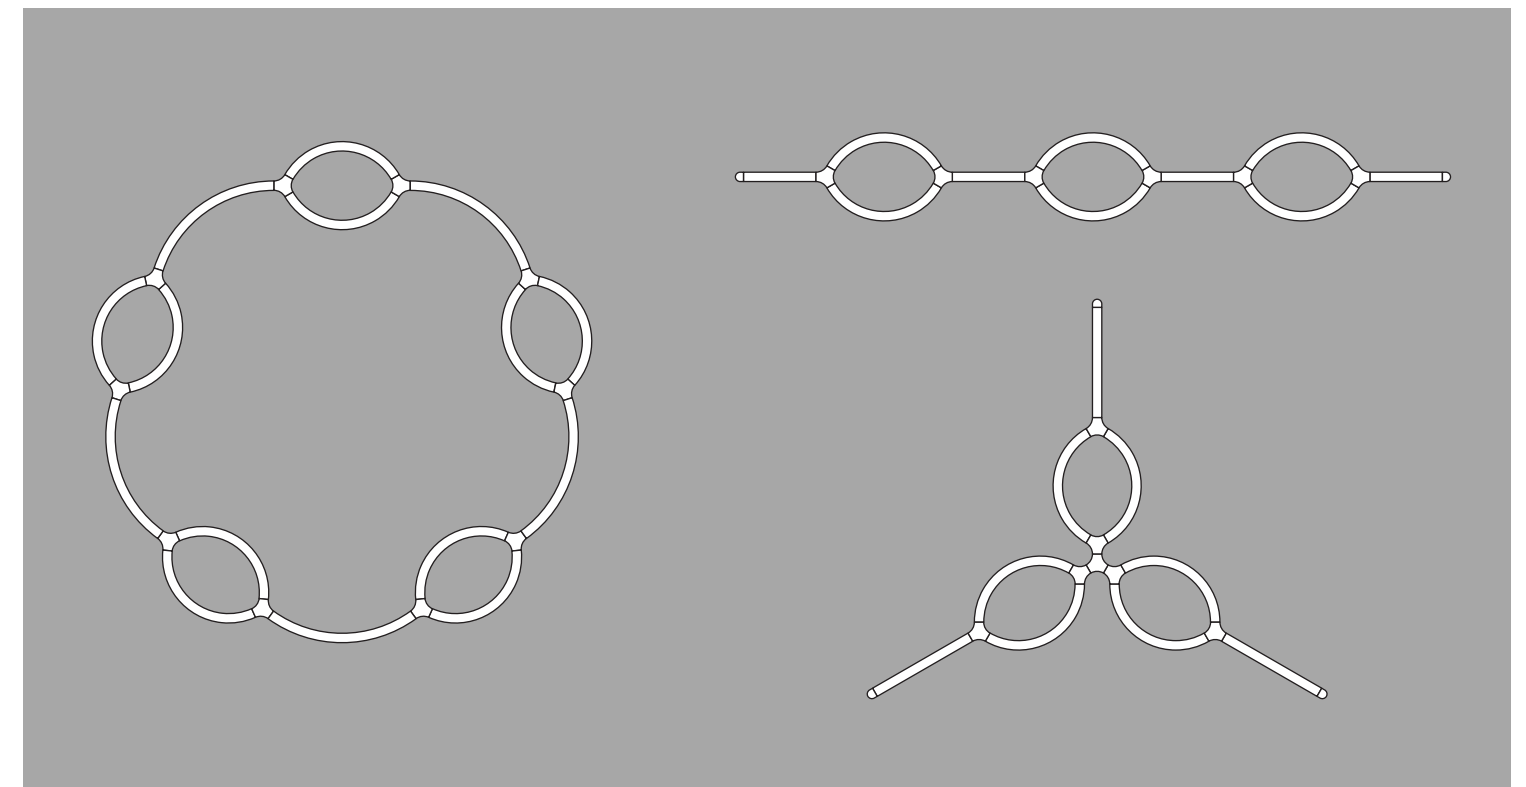

Complimentary designs to configuration D

* Contact factory to obtain bill of materials and formal quote for complimentary designs.