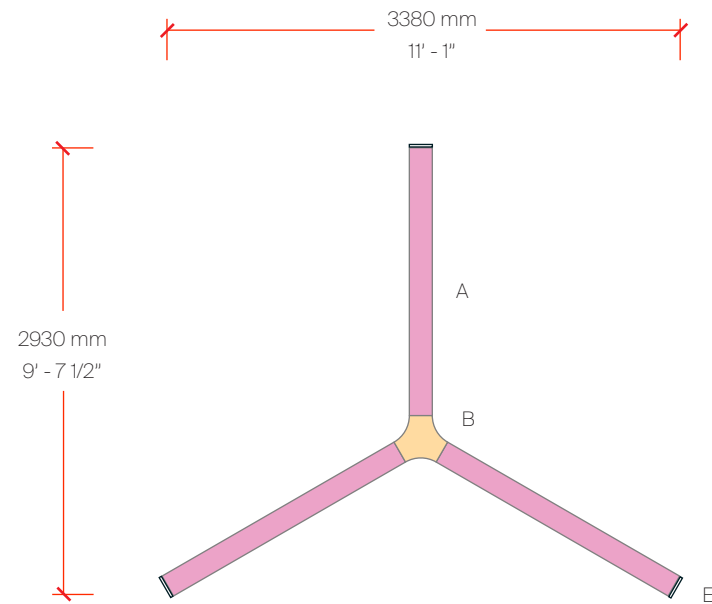

SUPER-G SUSPENSION

CONFIGURATION E

Bill of Materials

Item	Model #	Qty	Description
A	L30255-DV-XX-XX	3	Super-G - 1750mm Straight - Suspension - Direct - 30.4W LED - 3000K / 3500K / 4000K - 0-10V Dimming - Opal - 29 Finishes.
B	L38151-DV-XX-XX	1	Super-G - Crossing - Suspension - Direct - 9.9W LED - 3000K / 3500K / 4000K - 0-10V Dimming - Opal - 29 Finishes.
C	L38117-XX	9	Super-G - Suspension Cable - 2000mm - 29 Finishes.
D	L39014-XX	1	Super-G - Power Feed 5x0.75 - 2000mm - 29 Finishes.
E	L38346-XX	3	Super-G - Flat End Cap - 29 Finishes.