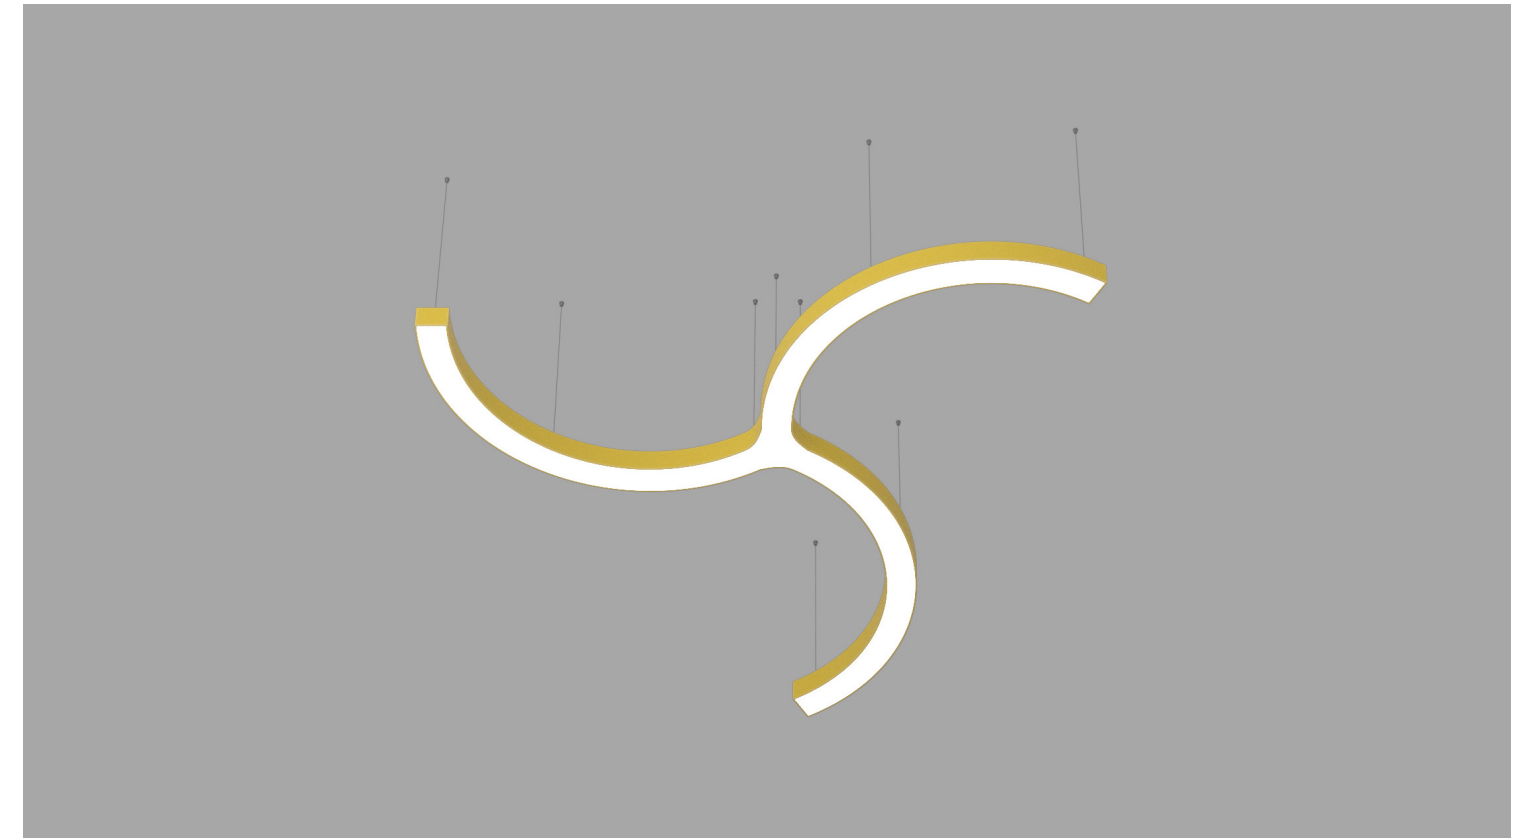

SUPER-G SUSPENSION

CONFIGURATION C

Finishes: GOH - Golden Heart