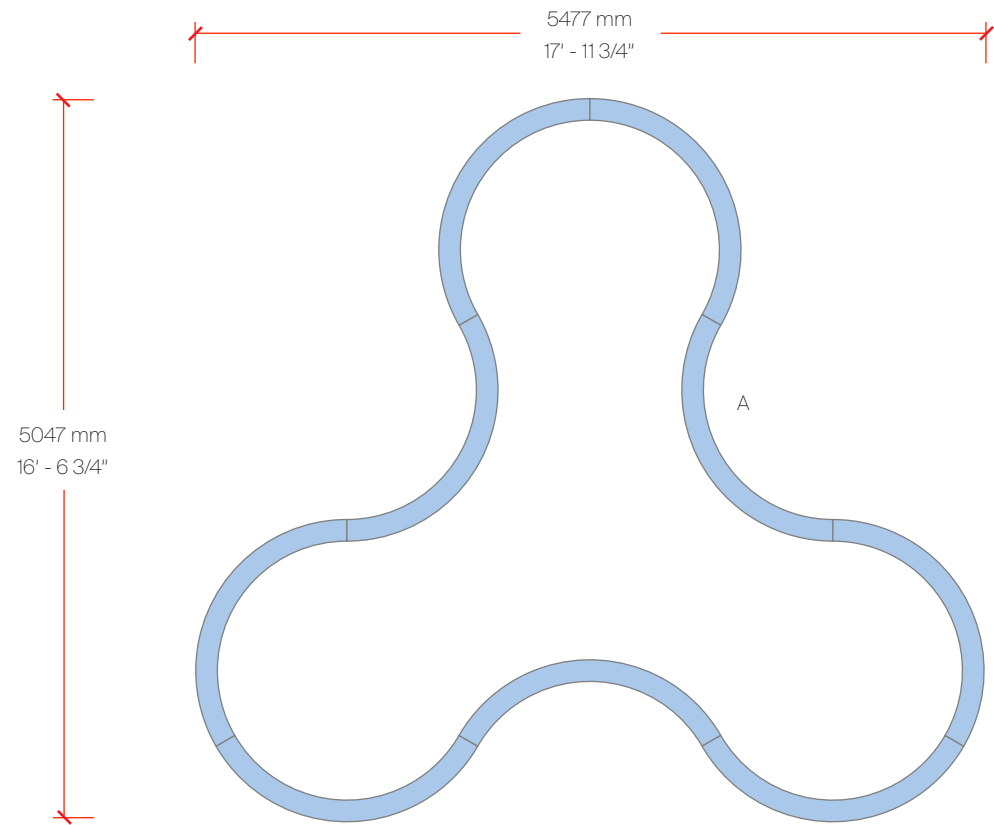

14

SUPER-G SUSPENSION

COMPONENTS

Super-G Suspension

A: 1150mm
L30253- / L30531-
B: 1750mm
L30255- / L30533-

C: Ø2100mm | 120°
L30245- / L30535-
D: Ø3100mm | 90°
L30247- / L30537-
E: Ø4000mm | 72°
L30249- / L30539-
F: Ø5400mm | 51°
L30251- / L30541-

G: Round End Cap
L38115-
H: Flat End Cap
L38346-
I: 3 Way Crossing
L38151-

SUPER-G SUSPENSION

CONFIGURATION A

Bill of Materials

Item	Model #	Qty	Description
A	L30245-DV-XX-XX	9	Super-G - Ø2100 120° Curve - Suspension - Direct - 35.4W LED - 3000K / 3500K / 4000K - 0-10V Dimming - Opal - 29 Finishes.
B	L38117-XX	18	Super-G - Suspension Cable - 2000mm - 29 Finishes.
C	L39014-XX	1	Super-G - Power Feed 5x0.75 - 2000mm - 29 Finishes.

CONFIGURATION B

Bill of Materials

Item	Model #	Qty	Description
A	L30245-DV-XX-XX	3	Super-G - Ø2100 120° Curve - Suspension - Direct - 35.4W LED - 3000K / 3500K / 4000K - 0-10V Dimming - Opal - 29 Finishes.
B	L30255-DV-XX-XX	3	Super-G - 1750mm Straight - Suspension - Direct - 30.4W LED - 3000K / 3500K / 4000K - 0-10V Dimming - Opal - 29 Finishes.
C	L38117-XX	12	Super-G - Suspension Cable - 2000mm - 29 Finishes.
D	L39014-XX	1	Super-G - Power Feed 5x0.75 - 2000mm - 29 Finishes.

CONFIGURATION C

Bill of Materials

Item	Model #	Qty	Description
A	L30245-DV-XX-XX	3	Super-G - Ø2100 120° Curve - Suspension - Direct - 35.4W LED - 3000K / 3500K / 4000K - 0-10V Dimming - Opal - 29 Finishes.
B	L38151-DV-XX-XX	1	Super-G - Crossing - Suspension - Direct - 9.9W LED - 3000K / 3500K / 4000K - 0-10V Dimming - Opal - 29 Finishes.
C	L38117-XX	9	Super-G - Suspension Cable - 2000mm - 29 Finishes.
D	L39014-XX	1	Super-G - Power Feed 5x0.75 - 2000mm - 29 Finishes.
E	L38346-XX	3	Super-G - Flat End Cap - 29 Finishes.