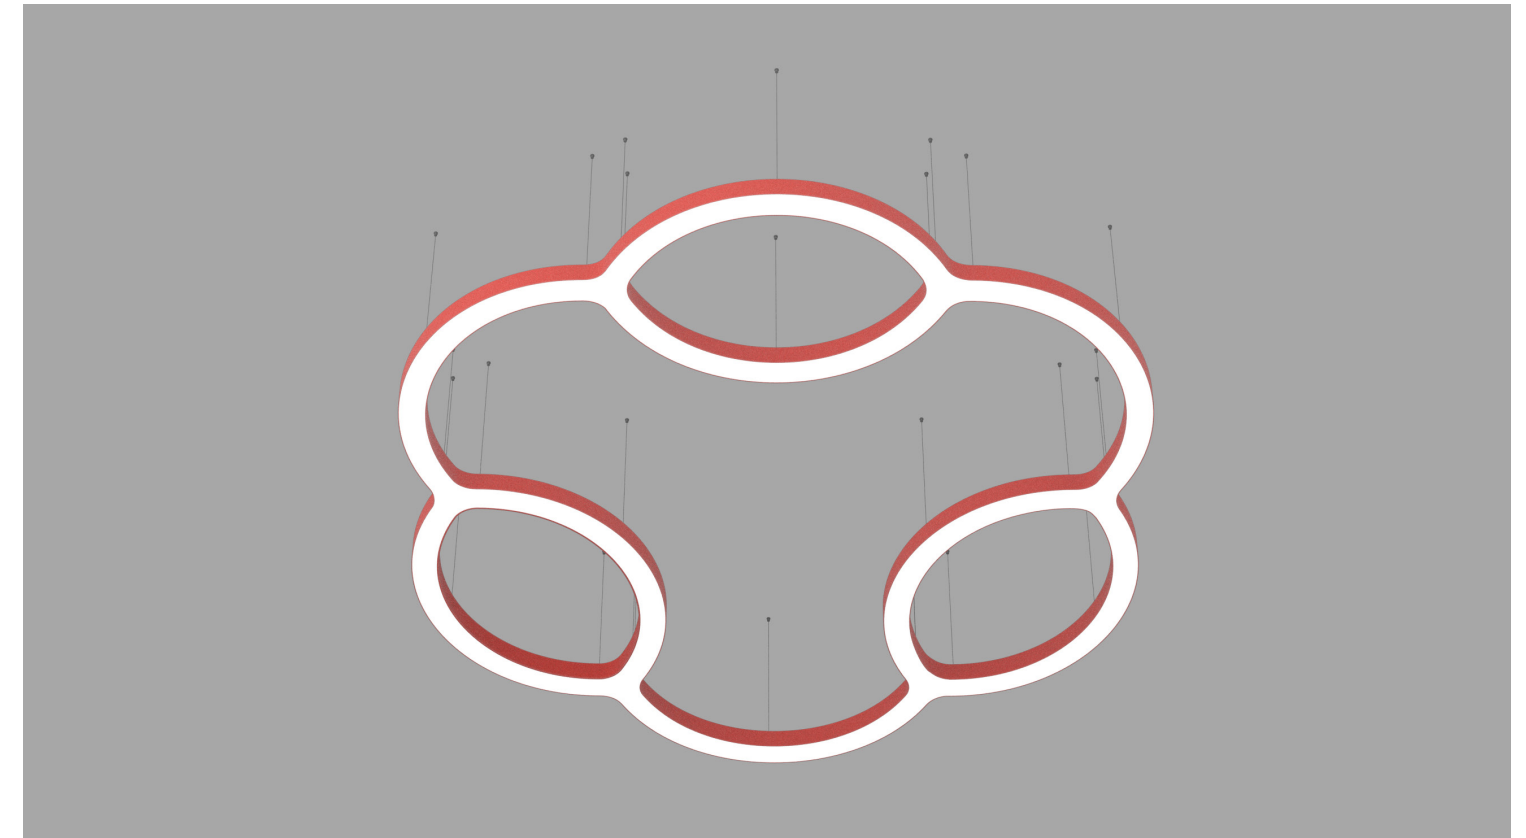

SUPER-G SUSPENSION

CONFIGURATION D

Finishes: KIA - Kissing Aphrodite