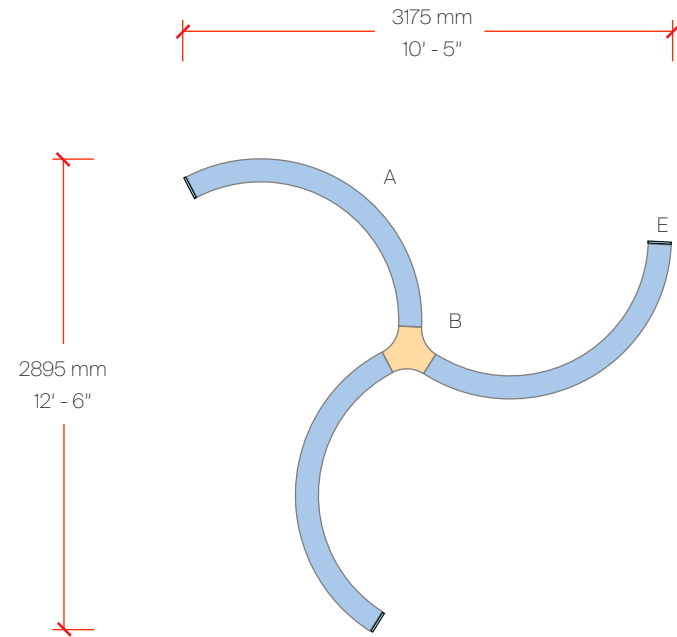

G: Round End Cap
L38115-
H: Flat End Cap
L38346-
I: 3 Way Crossing
L38151-

SUPER-G SUSPENSION

CONFIGURATION A

Bill of Materials

Item	Model #	Qty	Description
A	L30245-DV-XX-XX	9	Super-G - Ø2100 120° Curve - Suspension - Direct - 35.4W LED - 3000K / 3500K / 4000K - 0-10V Dimming - Opal - 29 Finishes.
B	L38117-XX	18	Super-G - Suspension Cable - 2000mm - 29 Finishes.
C	L39014-XX	1	Super-G - Power Feed 5x0.75 - 2000mm - 29 Finishes.

CONFIGURATION B

Bill of Materials

Item	Model #	Qty	Description
A	L30245-DV-XX-XX	3	Super-G - Ø2100 120° Curve - Suspension - Direct - 35.4W LED - 3000K / 3500K / 4000K - 0-10V Dimming - Opal - 29 Finishes.
B	L30255-DV-XX-XX	3	Super-G - 1750mm Straight - Suspension - Direct - 30.4W LED - 3000K / 3500K / 4000K - 0-10V Dimming - Opal - 29 Finishes.
C	L38117-XX	12	Super-G - Suspension Cable - 2000mm - 29 Finishes.
D	L39014-XX	1	Super-G - Power Feed 5x0.75 - 2000mm - 29 Finishes.

CONFIGURATION C

Bill of Materials

Item	Model #	Qty	Description
A	L30245-DV-XX-XX	3	Super-G - Ø2100 120° Curve - Suspension - Direct - 35.4W LED - 3000K / 3500K / 4000K - 0-10V Dimming - Opal - 29 Finishes.
B	L38151-DV-XX-XX	1	Super-G - Crossing - Suspension - Direct - 9.9W LED - 3000K / 3500K / 4000K - 0-10V Dimming - Opal - 29 Finishes.
C	L38117-XX	9	Super-G - Suspension Cable - 2000mm - 29 Finishes.
D	L39014-XX	1	Super-G - Power Feed 5x0.75 - 2000mm - 29 Finishes.
E	L38346-XX	3	Super-G - Flat End Cap - 29 Finishes.