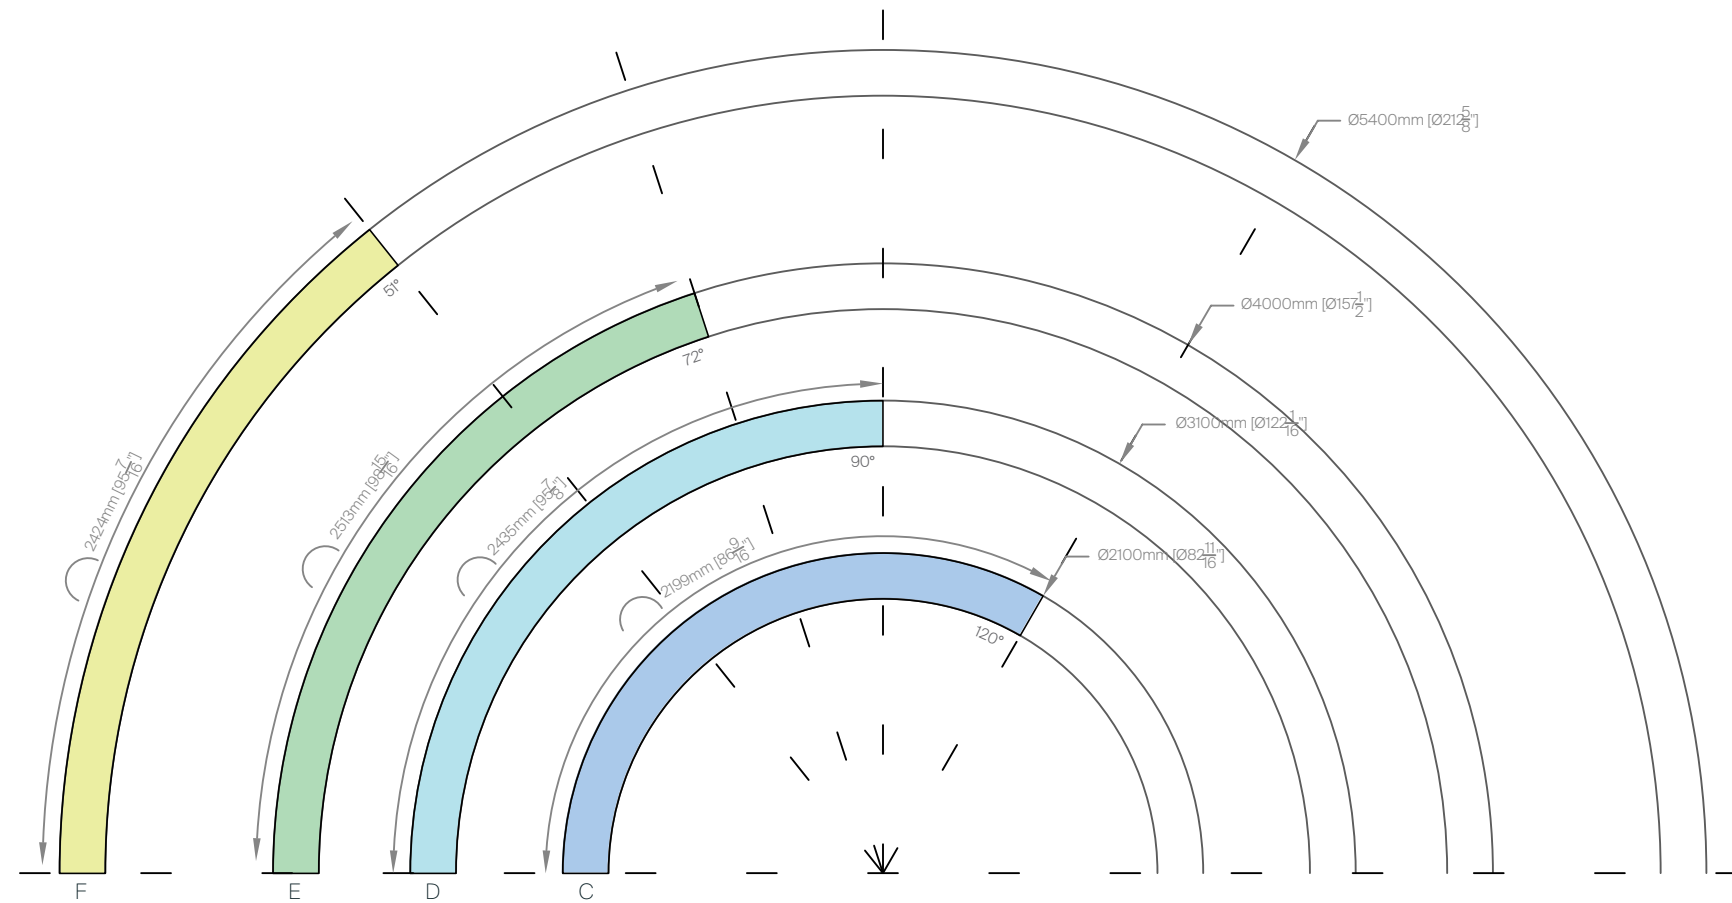

06

CONFIGURATION C

08

CONFIGURATION D

10

CONFIGURATION E

12

COLOR FINISH CHART

14

SUPER-G SUSPENSION

COMPONENTS

Super-G Suspension

A: 1150mm
L30253- / L30531-
B: 1750mm
L30255- / L30533-

C: Ø2100mm | 120°
L30245- / L30535-
D: Ø3100mm | 90°
L30247- / L30537-
E: Ø4000mm | 72°
L30249- / L30539-
F: Ø5400mm | 51°
L30251- / L30541-

G: Round End Cap
L38115-
H: Flat End Cap
L38346-
I: 3 Way Crossing
L38151-

SUPER-G SUSPENSION

CONFIGURATION A

Bill of Materials

Item	Model #	Qty	Description
A	L30245-DV-XX-XX	9	Super-G - Ø2100 120° Curve - Suspension - Direct - 35.4W LED - 3000K / 3500K / 4000K - 0-10V Dimming - Opal - 29 Finishes.
B	L38117-XX	18	Super-G - Suspension Cable - 2000mm - 29 Finishes.
C	L39014-XX	1	Super-G - Power Feed 5x0.75 - 2000mm - 29 Finishes.

CONFIGURATION B

Bill of Materials

Item	Model #	Qty	Description
A	L30245-DV-XX-XX	3	Super-G - Ø2100 120° Curve - Suspension - Direct - 35.4W LED - 3000K / 3500K / 4000K - 0-10V Dimming - Opal - 29 Finishes.
B	L30255-DV-XX-XX	3	Super-G - 1750mm Straight - Suspension - Direct - 30.4W LED - 3000K / 3500K / 4000K - 0-10V Dimming - Opal - 29 Finishes.
C	L38117-XX	12	Super-G - Suspension Cable - 2000mm - 29 Finishes.
D	L39014-XX	1	Super-G - Power Feed 5x0.75 - 2000mm - 29 Finishes.