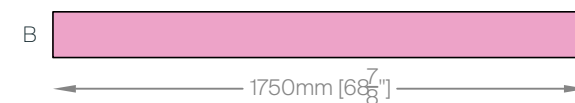

G: Round End Cap
L38115-
H: Flat End Cap
L38346-
I: 3 Way Crossing
L38151-

SUPER-G SUSPENSION

CONFIGURATION A

Bill of Materials

Item	Model #	Qty	Description
A	L30245-DV-XX-XX	9	Super-G - Ø2100 120° Curve - Suspension - Direct - 35.4W LED - 3000K / 3500K / 4000K - 0-10V Dimming - Opal - 29 Finishes.
B	L38117-XX	18	Super-G - Suspension Cable - 2000mm - 29 Finishes.
C	L39014-XX	1	Super-G - Power Feed 5x0.75 - 2000mm - 29 Finishes.