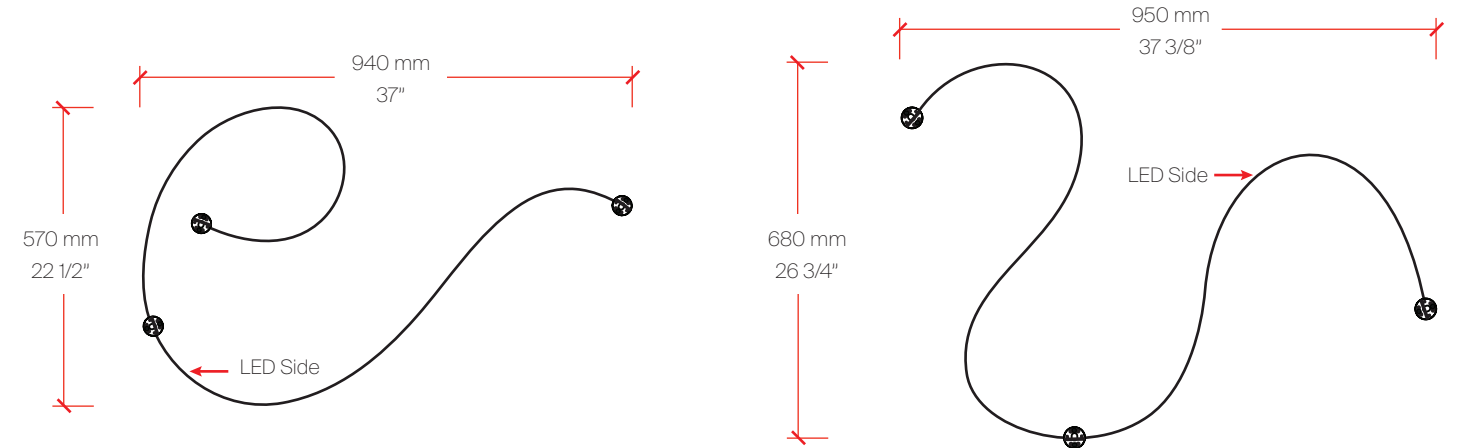

* Can be used on the wall or ceiling, accessories may vary

Bill of Materials

Item	Model #	Qty	Description
A	D32011-WHI	1	Formala 2 - Ceiling/Wall - 240cm / 94 1/2" - 2x24W - LED - 2700K - Steel/White
B	D39011	2	Diffuser - Silver Diffuser - With 4 magnets

* Can be used on the wall or ceiling, accessories may vary

Bill of Materials

Item	Model #	Qty	Description
A	D32012-WHI	1	Formala Plus 1 - Ceiling/Wall - 116cm / 45 11/16" - 24W - 3000K - Steel/White
B	D39011	2	Diffuser - Silver Diffuser - With 4 magnets
C	DVO0300024MUL	1	LED power supply- 0-10V Dim- 30W - 24Vdc With Enclosure

* Can be used on the wall or ceiling, accessories may vary

* Requires remote driver with enclosure

Bill of Materials

Item	Model #	Qty	Description
A	D32013-WHI	1	Formala Plus 2 - Ceiling/Wall - 227cm / 89 3/8" - 2x24W - 2700K - Steel/White
B	D39011	2	Diffuser - Silver Diffuser - With 4 magnets
C	DVO0300024MUL	2	LED power supply- 0-10V Dim- 30W - 24Vdc With Enclosure