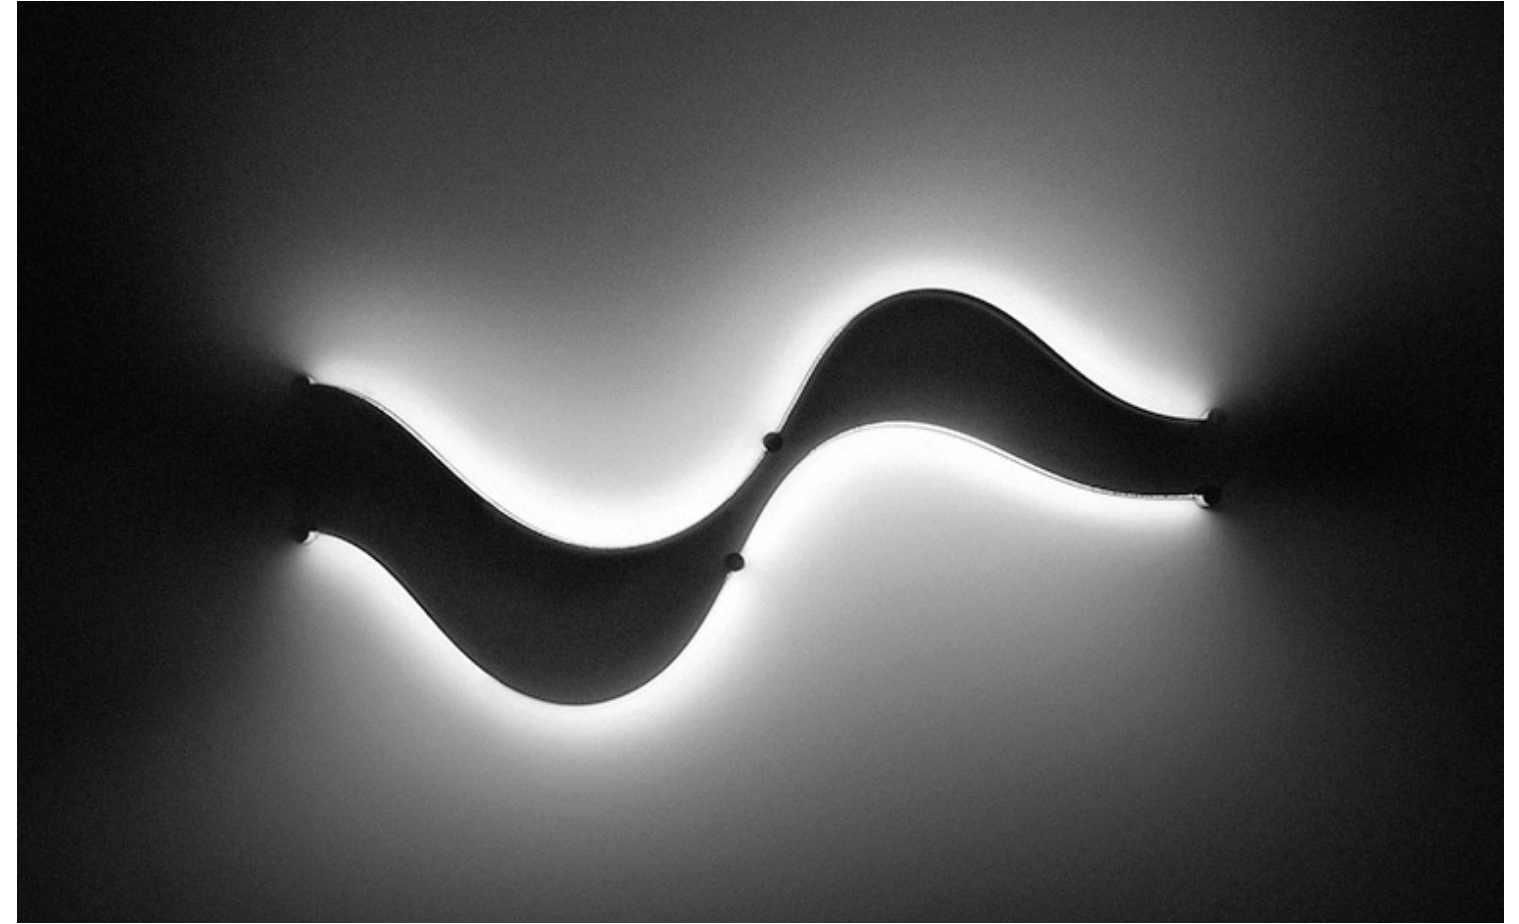

FORMALA PLUS 2 LOOP + FORMALA PLUS 4