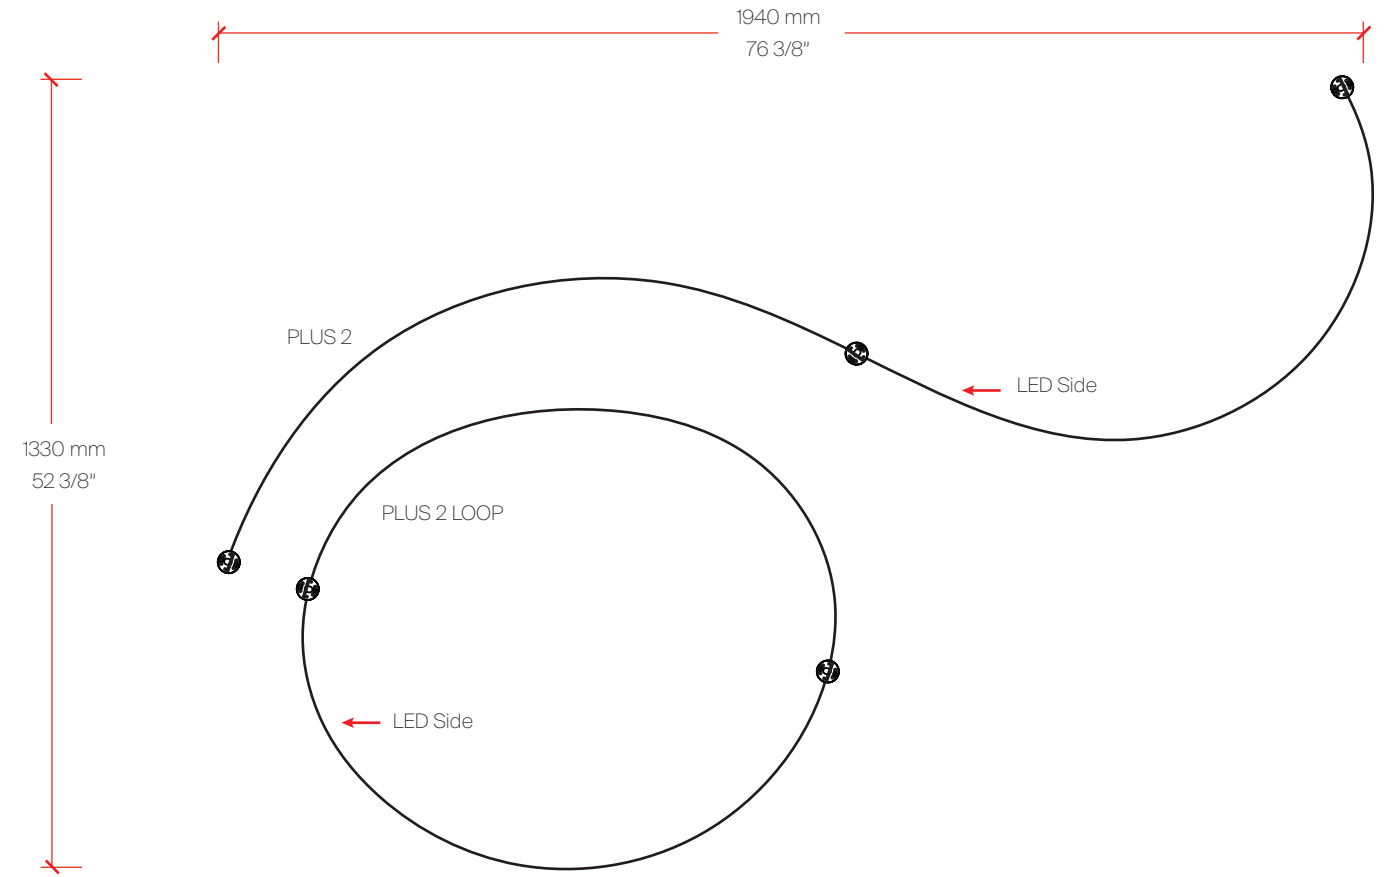

* Can be used on the wall or ceiling, accessories may vary

Bill of Materials

Item	Model #	Qty	Description
A	D32011-WHI	1	Formala 2 - Ceiling/Wall - 240cm / 94 1/2" - 2x24W - LED - 2700K - Steel/White
B	D39011	2	Diffuser - Silver Diffuser - With 4 magnets

* Can be used on the wall or ceiling, accessories may vary

* Requires remote driver with enclosure

Bill of Materials

Item	Model #	Qty	Description
A	D32013-WHI	1	Formala Plus 2 - Ceiling/Wall - 227cm / 89 3/8" - 2x24W - 2700K - Steel/White
B	D39011	2	Diffuser - Silver Diffuser - With 4 magnets
C	DVO0300024MUL	2	LED power supply- 0-10V Dim- 30W - 24Vdc With Enclosure

* Can be used on the wall or ceiling, accessories may vary

* Requires remote driver with enclosure

Bill of Materials

Item	Model #	Qty	Description
A	D32015-WHI	1	Formala Plus 4 - Ceiling/Wall - 451cm / 177 9/16" - 4x24W - 2700K - Steel/White
B	D39011	4	Diffuser - Silver Diffuser - With 4 magnets
C	DVO0300024MUL	4	LED power supply- 0-10V Dim- 30W - 24Vdc With Enclosure

* Can be used on the wall or ceiling, accessories may vary

* Requires remote driver with enclosure

FORMALA PLUS 2 LOOP + FORMALA PLUS 4

FORMALA PLUS 2 LOOP + FORMALA PLUS 2

ZANEEN

This product catalog has been provided by Zaneen.
Contact your local representative, zteam@zaneen.com or 1-800.388.3382