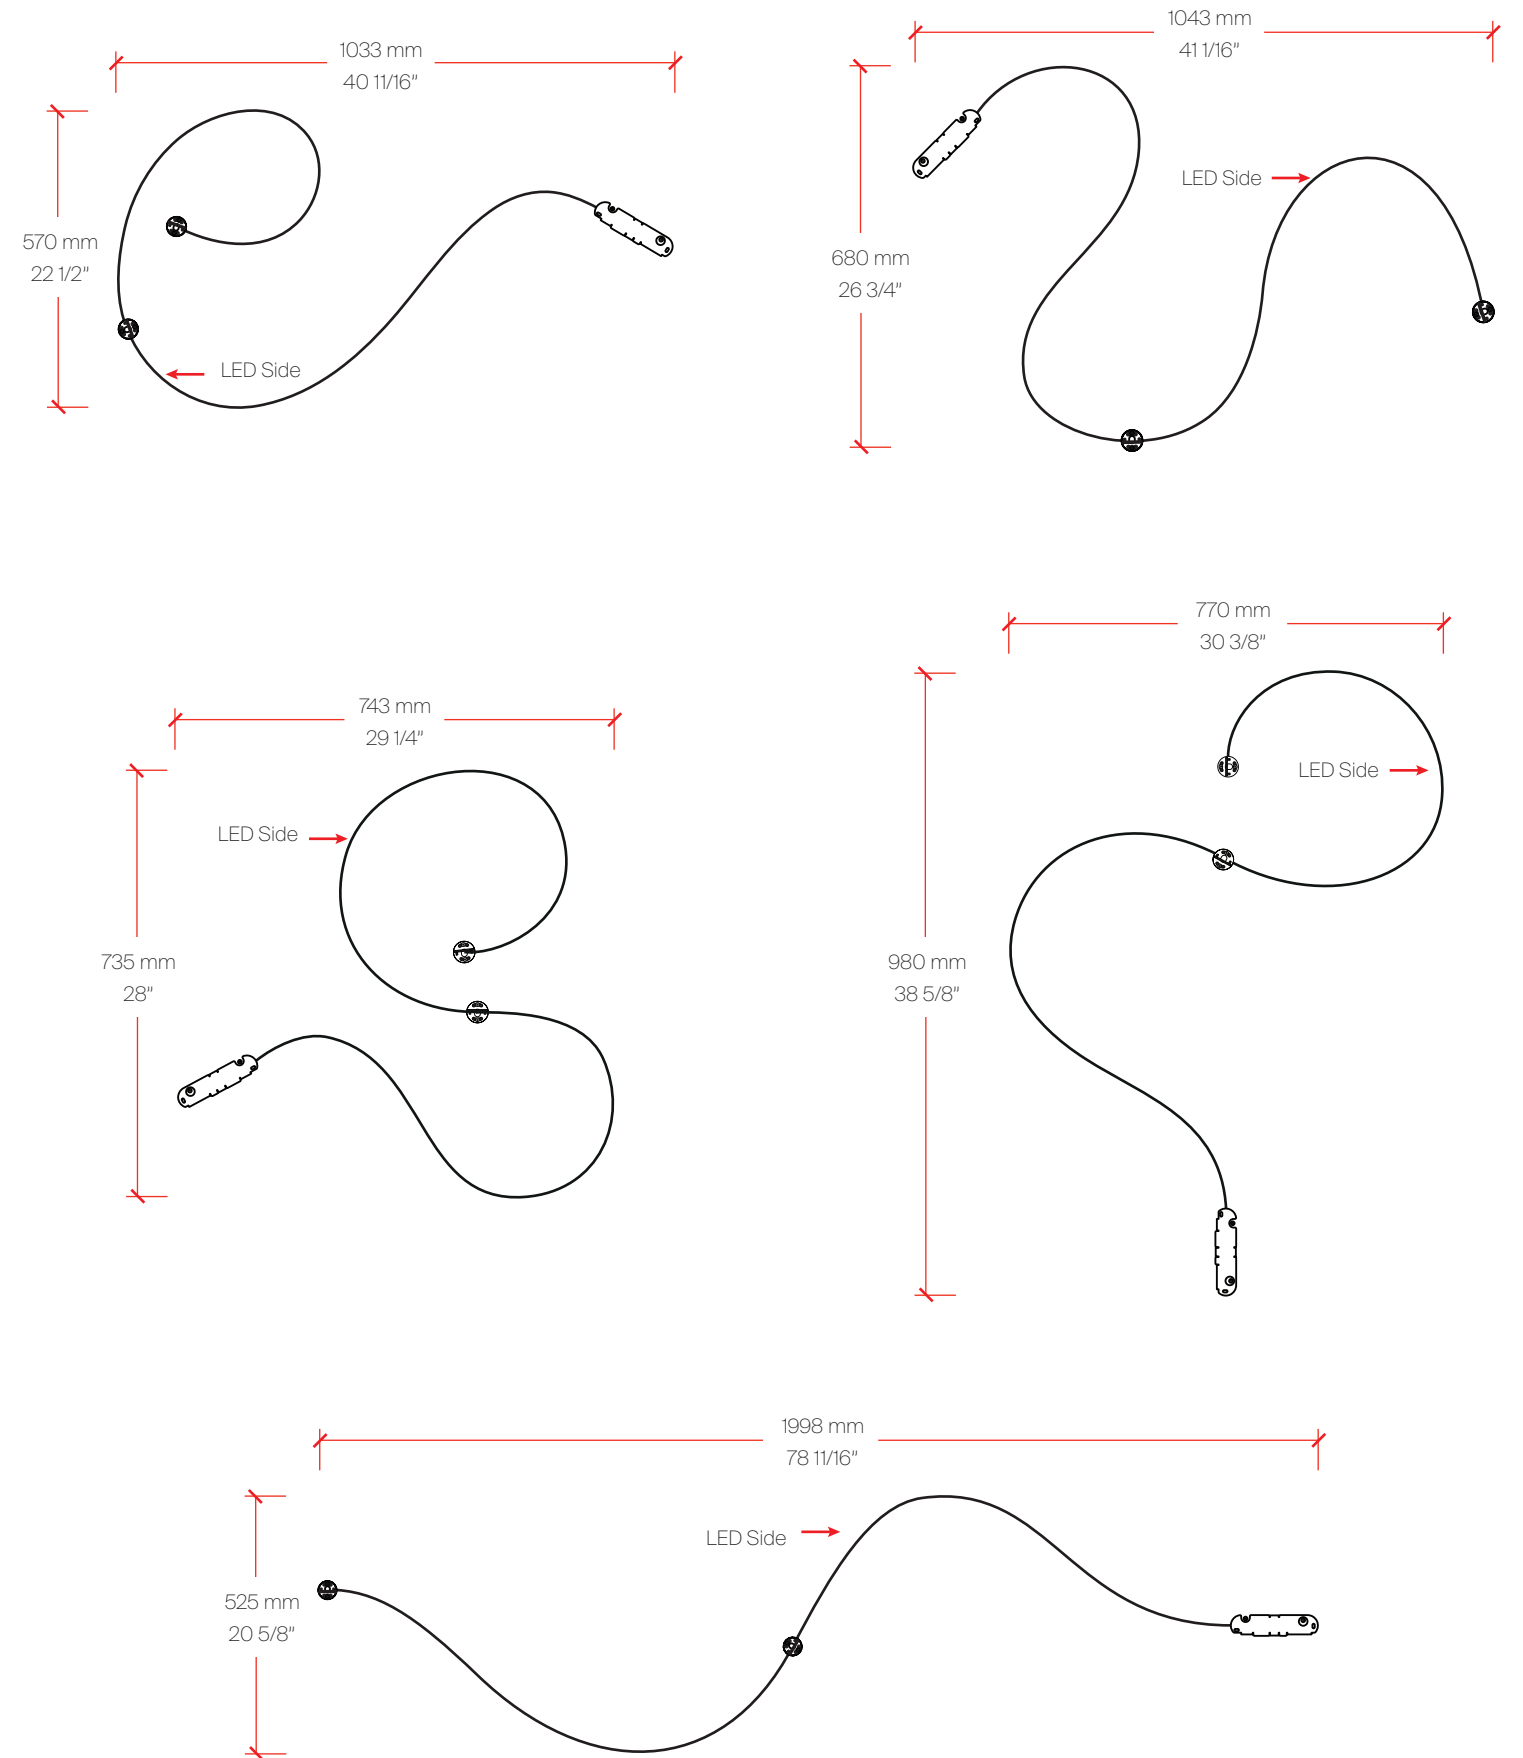

10

FORMALA 1

Bill of Materials

Item	Model #	Qty	Description
A	D32010-WHI	1	Formala 1 - Ceiling/Wall - 128cm / 50 3/8" - 24W - LED - 3000K - Steel/White
B	D39011	1	Diffuser - Silver Diffuser - With 4 magnets

* Can be used on the wall or ceiling, accessories may vary

Bill of Materials

Item	Model #	Qty	Description
A	D32011-WHI	1	Formala 2 - Ceiling/Wall - 240cm / 94 1/2" - 2x24W - LED - 2700K - Steel/White
B	D39011	2	Diffuser - Silver Diffuser - With 4 magnets

* Can be used on the wall or ceiling, accessories may vary

Bill of Materials

Item	Model #	Qty	Description
A	D32012-WHI	1	Formala Plus 1 - Ceiling/Wall - 116cm / 45 11/16" - 24W - 3000K - Steel/White
B	D39011	2	Diffuser - Silver Diffuser - With 4 magnets
C	DVO0300024MUL	1	LED power supply- 0-10V Dim- 30W - 24Vdc With Enclosure

* Can be used on the wall or ceiling, accessories may vary

* Requires remote driver with enclosure

Bill of Materials

Item	Model #	Qty	Description
A	D32013-WHI	1	Formala Plus 2 - Ceiling/Wall - 227cm / 89 3/8" - 2x24W - 2700K - Steel/White
B	D39011	2	Diffuser - Silver Diffuser - With 4 magnets
C	DVO0300024MUL	2	LED power supply- 0-10V Dim- 30W - 24Vdc With Enclosure