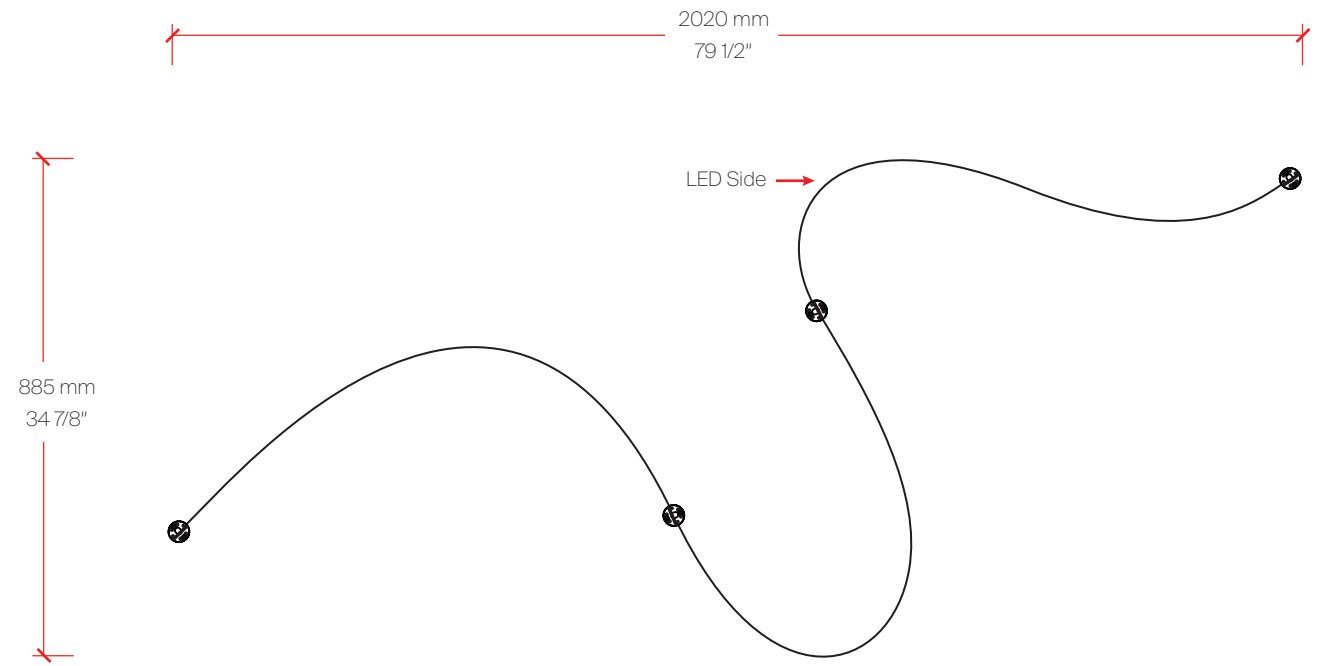

Bill of Materials

Item	Model #	Qty	Description
A	D32014-WHI	1	Formala Plus 3 - Ceiling/Wall - 339cm / 33 7/16" - 3x24W - 2700K - Steel/White
B	D39011	3	Diffuser - Silver Diffuser - With 4 magnets
C	DVO0300024MUL	3	LED power supply- 0-10V Dim- 30W - 24Vdc With Enclosure

* Can be used on the wall or ceiling, accessories may vary

* Requires remote driver with enclosure