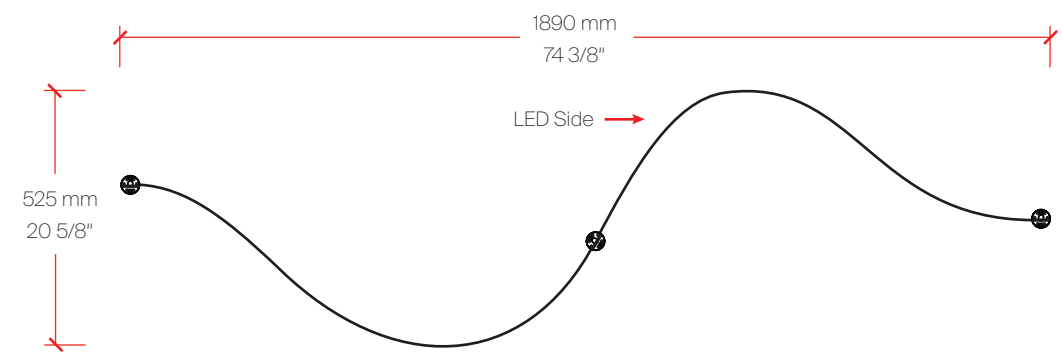

Bill of Materials

Item	Model #	Qty	Description
A	D32013-WHI	1	Formala Plus 2 - Ceiling/Wall - 227cm / 89 3/8" - 2x24W - 2700K - Steel/White
B	D39011	2	Diffuser - Silver Diffuser - With 4 magnets
C	DVO0300024MUL	2	LED power supply- 0-10V Dim- 30W - 24Vdc With Enclosure

* Can be used on the wall or ceiling, accessories may vary

* Requires remote driver with enclosure