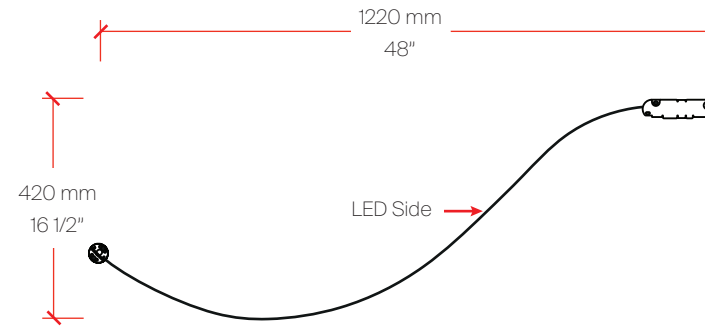

10

FORMALA 1

Bill of Materials

Item	Model #	Qty	Description
A	D32010-WHI	1	Formala 1 - Ceiling/Wall - 128cm / 50 3/8" - 24W - LED - 3000K - Steel/White
B	D39011	1	Diffuser - Silver Diffuser - With 4 magnets

* Can be used on the wall or ceiling, accessories may vary

Bill of Materials

Item	Model #	Qty	Description
A	D32011-WHI	1	Formala 2 - Ceiling/Wall - 240cm / 94 1/2" - 2x24W - LED - 2700K - Steel/White
B	D39011	2	Diffuser - Silver Diffuser - With 4 magnets