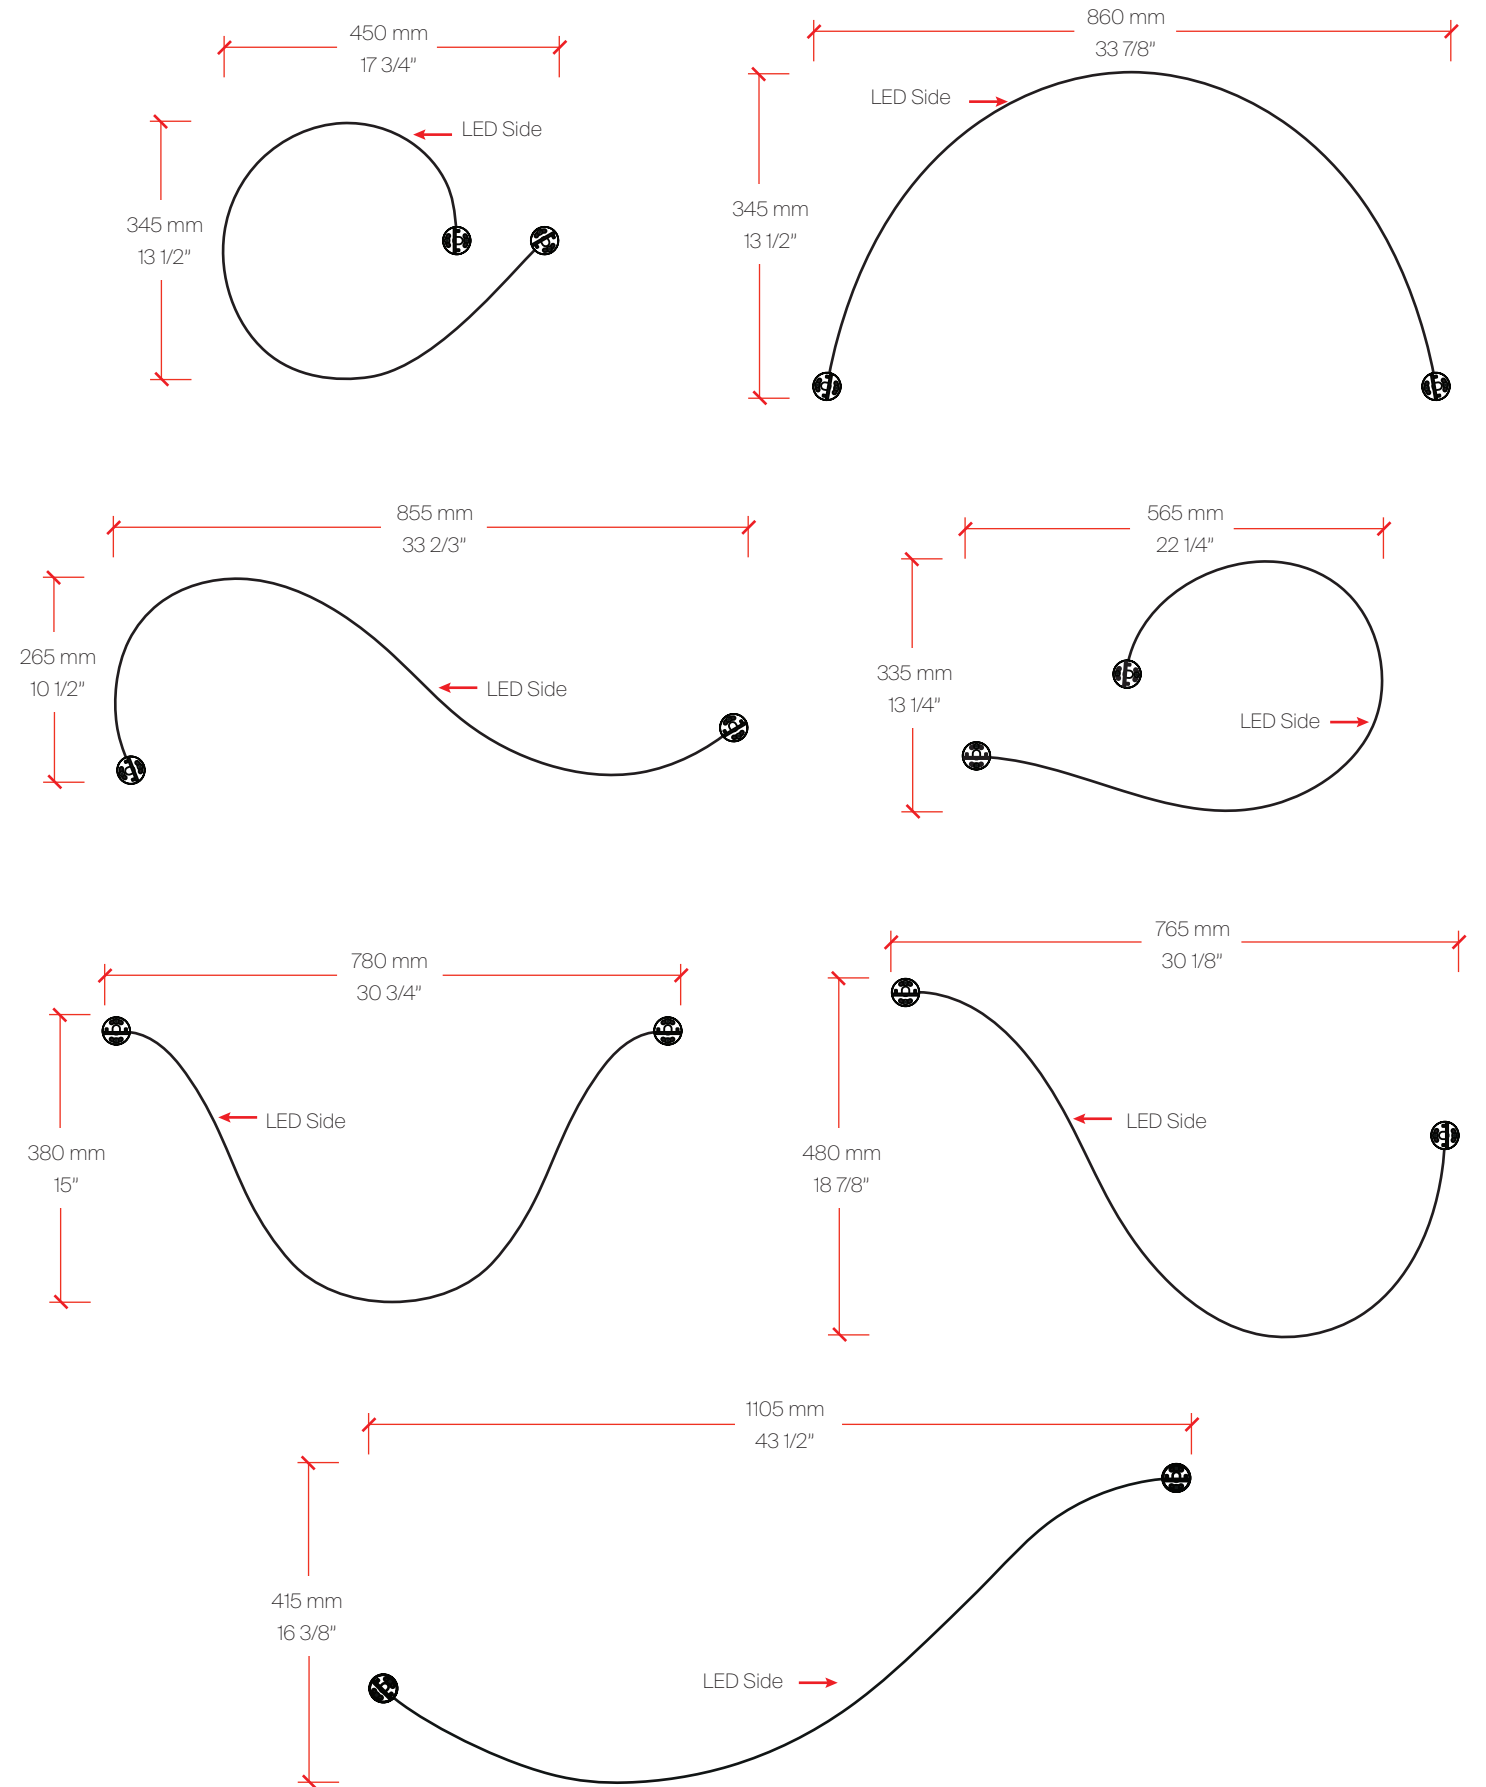

10

FORMALA 1

Bill of Materials

Item	Model #	Qty	Description
A	D32010-WHI	1	Formala 1 - Ceiling/Wall - 128cm / 50 3/8" - 24W - LED - 3000K - Steel/White
B	D39011	1	Diffuser - Silver Diffuser - With 4 magnets

* Can be used on the wall or ceiling, accessories may vary

Bill of Materials

Item	Model #	Qty	Description
A	D32011-WHI	1	Formala 2 - Ceiling/Wall - 240cm / 94 1/2" - 2x24W - LED - 2700K - Steel/White
B	D39011	2	Diffuser - Silver Diffuser - With 4 magnets

* Can be used on the wall or ceiling, accessories may vary

Bill of Materials

Item	Model #	Qty	Description
A	D32012-WHI	1	Formala Plus 1 - Ceiling/Wall - 116cm / 45 11/16" - 24W - 3000K - Steel/White
B	D39011	2	Diffuser - Silver Diffuser - With 4 magnets
C	DVO0300024MUL	1	LED power supply- 0-10V Dim- 30W - 24Vdc With Enclosure

* Can be used on the wall or ceiling, accessories may vary

* Requires remote driver with enclosure

Bill of Materials

Item	Model #	Qty	Description
A	D32013-WHI	1	Formala Plus 2 - Ceiling/Wall - 227cm / 89 3/8" - 2x24W - 2700K - Steel/White
B	D39011	2	Diffuser - Silver Diffuser - With 4 magnets
C	DVO0300024MUL	2	LED power supply- 0-10V Dim- 30W - 24Vdc With Enclosure