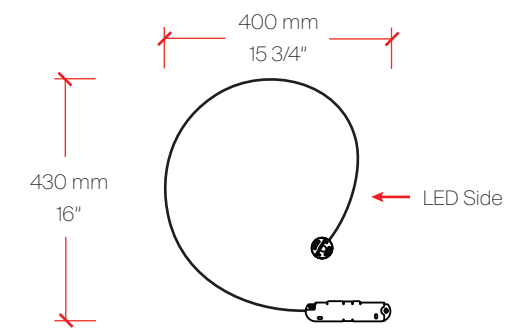

10

FORMALA 1

Bill of Materials

Item	Model #	Qty	Description
A	D32010-WHI	1	Formala 1 - Ceiling/Wall - 128cm / 50 3/8" - 24W - LED - 3000K - Steel/White
B	D39011	1	Diffuser - Silver Diffuser - With 4 magnets

* Can be used on the wall or ceiling, accessories may vary

Bill of Materials

Item	Model #	Qty	Description
A	D32011-WHI	1	Formala 2 - Ceiling/Wall - 240cm / 94 1/2" - 2x24W - LED - 2700K - Steel/White
B	D39011	2	Diffuser - Silver Diffuser - With 4 magnets