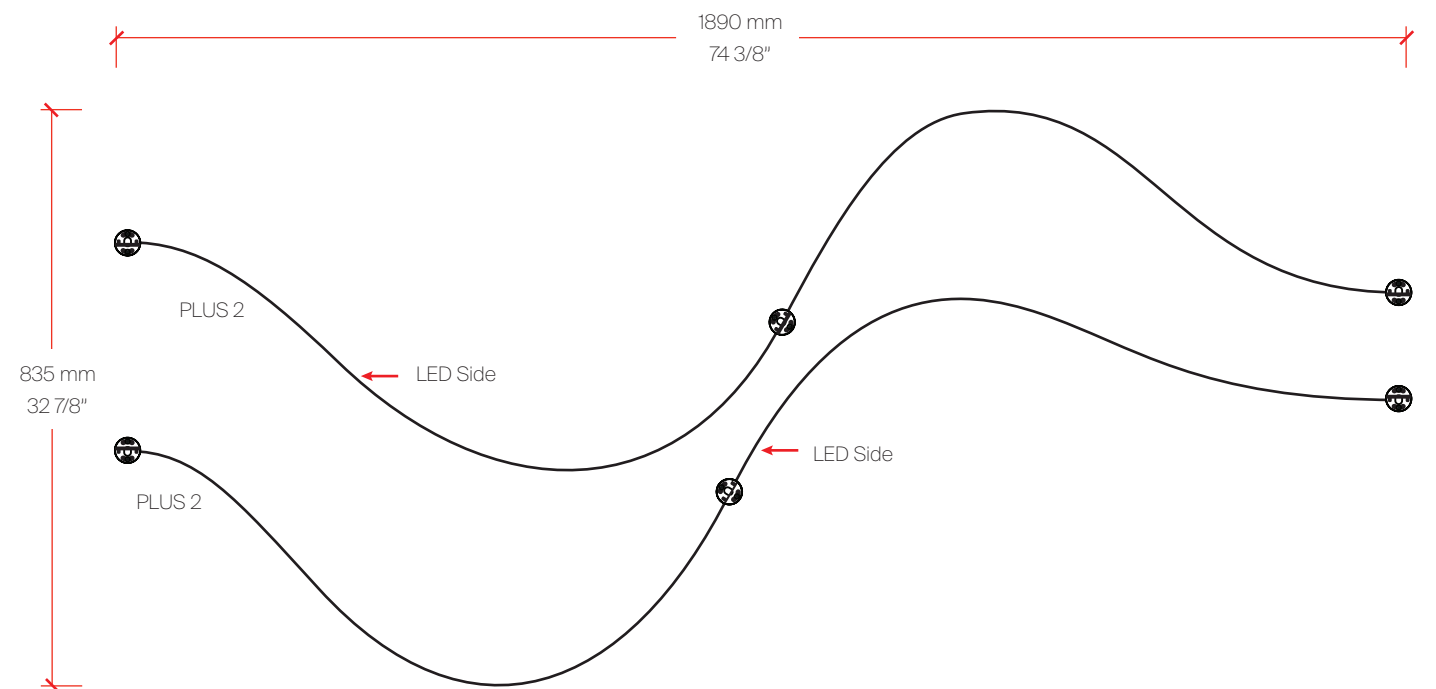

* Can be used on the wall or ceiling, accessories may vary

* Requires remote driver with enclosure

Bill of Materials

Item	Model #	Qty	Description
A	D32014-WHI	1	Formala Plus 3 - Ceiling/Wall - 339cm / 33 7/16" - 3x24W - 2700K - Steel/White
B	D39011	3	Diffuser - Silver Diffuser - With 4 magnets
C	DVO0300024MUL	3	LED power supply- 0-10V Dim- 30W - 24Vdc With Enclosure

* Can be used on the wall or ceiling, accessories may vary

* Requires remote driver with enclosure

Bill of Materials

Item	Model #	Qty	Description
A	D32015-WHI	1	Formala Plus 4 - Ceiling/Wall - 451cm / 177 9/16" - 4x24W - 2700K - Steel/White
B	D39011	4	Diffuser - Silver Diffuser - With 4 magnets
C	DVO0300024MUL	4	LED power supply- 0-10V Dim- 30W - 24Vdc With Enclosure

* Can be used on the wall or ceiling, accessories may vary

* Requires remote driver with enclosure

FORMALA PLUS 2 LOOP + FORMALA PLUS 4

FORMALA PLUS 2 LOOP + FORMALA PLUS 2

ZANEEN

This product catalog has been provided by Zaneen.
Contact your local representative, zteam@zaneen.com or 1-800.388.3382