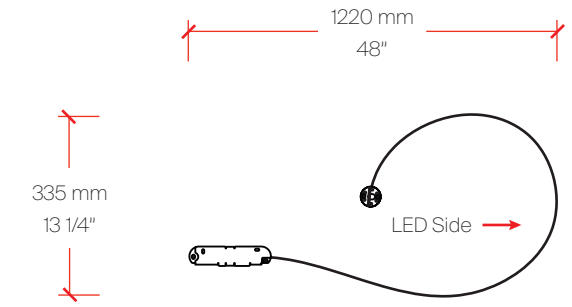

10

FORMALA 1

Bill of Materials

Item	Model #	Qty	Description
A	D32010-WHI	1	Formala 1 - Ceiling/Wall - 128cm / 50 3/8" - 24W - LED - 3000K - Steel/White
B	D39011	1	Diffuser - Silver Diffuser - With 4 magnets

* Can be used on the wall or ceiling, accessories may vary

Bill of Materials

Item	Model #	Qty	Description
A	D32011-WHI	1	Formala 2 - Ceiling/Wall - 240cm / 94 1/2" - 2x24W - LED - 2700K - Steel/White
B	D39011	2	Diffuser - Silver Diffuser - With 4 magnets