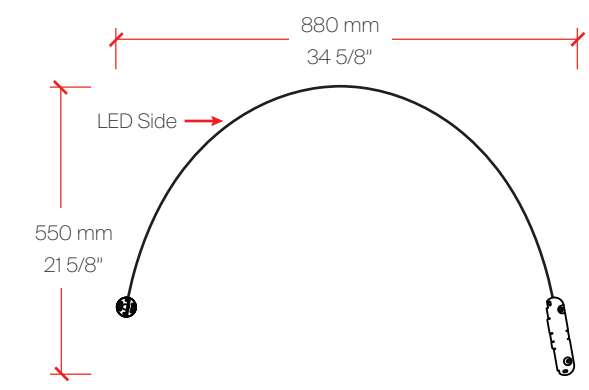

10

FORMALA 1

Bill of Materials

Item	Model #	Qty	Description
A	D32010-WHI	1	Formala 1 - Ceiling/Wall - 128cm / 50 3/8" - 24W - LED - 3000K - Steel/White
B	D39011	1	Diffuser - Silver Diffuser - With 4 magnets

* Can be used on the wall or ceiling, accessories may vary

Bill of Materials

Item	Model #	Qty	Description
A	D32011-WHI	1	Formala 2 - Ceiling/Wall - 240cm / 94 1/2" - 2x24W - LED - 2700K - Steel/White
B	D39011	2	Diffuser - Silver Diffuser - With 4 magnets