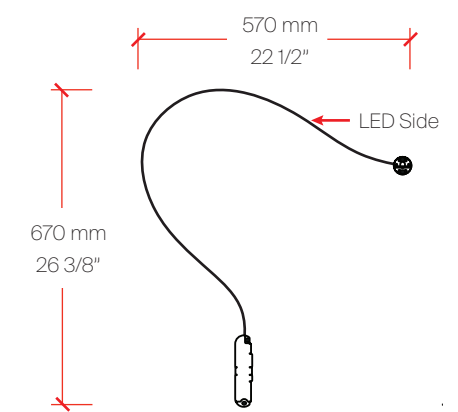

10

FORMALA 1

Bill of Materials

Item	Model #	Qty	Description
A	D32010-WHI	1	Formala 1 - Ceiling/Wall - 128cm / 50 3/8" - 24W - LED - 3000K - Steel/White
B	D39011	1	Diffuser - Silver Diffuser - With 4 magnets

* Can be used on the wall or ceiling, accessories may vary

Bill of Materials

Item	Model #	Qty	Description
A	D32011-WHI	1	Formala 2 - Ceiling/Wall - 240cm / 94 1/2" - 2x24W - LED - 2700K - Steel/White
B	D39011	2	Diffuser - Silver Diffuser - With 4 magnets