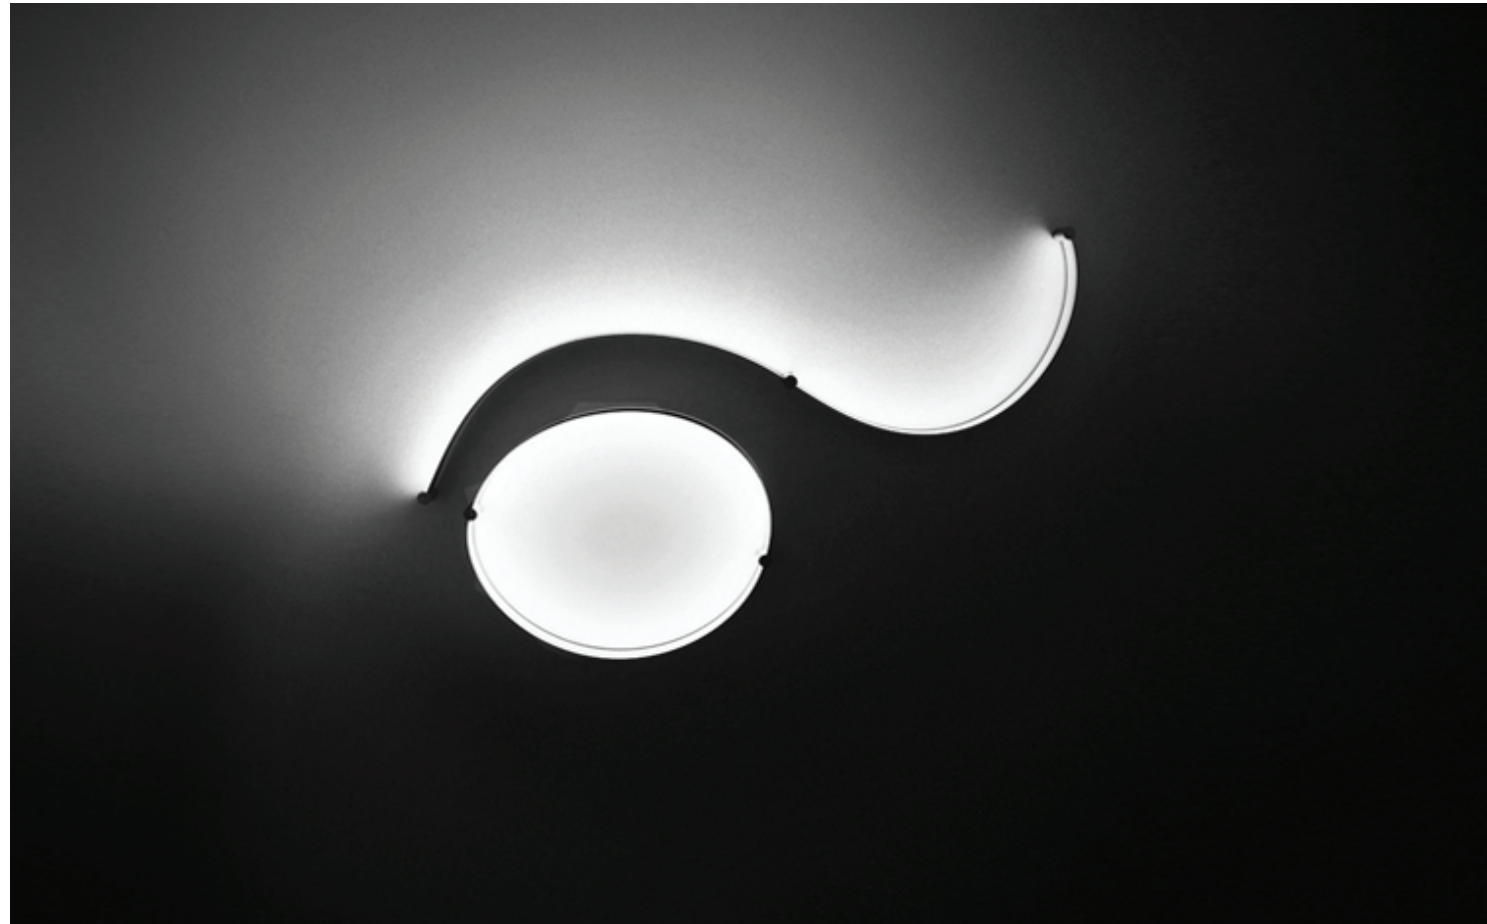

* Can be used on the wall or ceiling, accessories may vary

* Requires remote driver with enclosure

FORMALA PLUS 2 LOOP + FORMALA PLUS 4

FORMALA PLUS 2 LOOP + FORMALA PLUS 2

ZANEEN

This product catalog has been provided by Zaneen.
Contact your local representative, zteam@zaneen.com or 1-800.388.3382