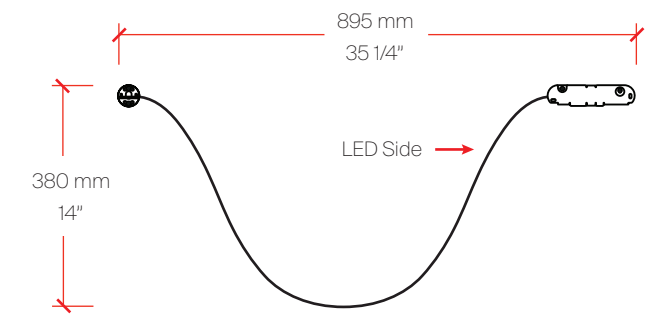

10

FORMALA 1

Bill of Materials

Item	Model #	Qty	Description
A	D32010-WHI	1	Formala 1 - Ceiling/Wall - 128cm / 50 3/8" - 24W - LED - 3000K - Steel/White
B	D39011	1	Diffuser - Silver Diffuser - With 4 magnets

* Can be used on the wall or ceiling, accessories may vary

Bill of Materials

Item	Model #	Qty	Description
A	D32011-WHI	1	Formala 2 - Ceiling/Wall - 240cm / 94 1/2" - 2x24W - LED - 2700K - Steel/White
B	D39011	2	Diffuser - Silver Diffuser - With 4 magnets