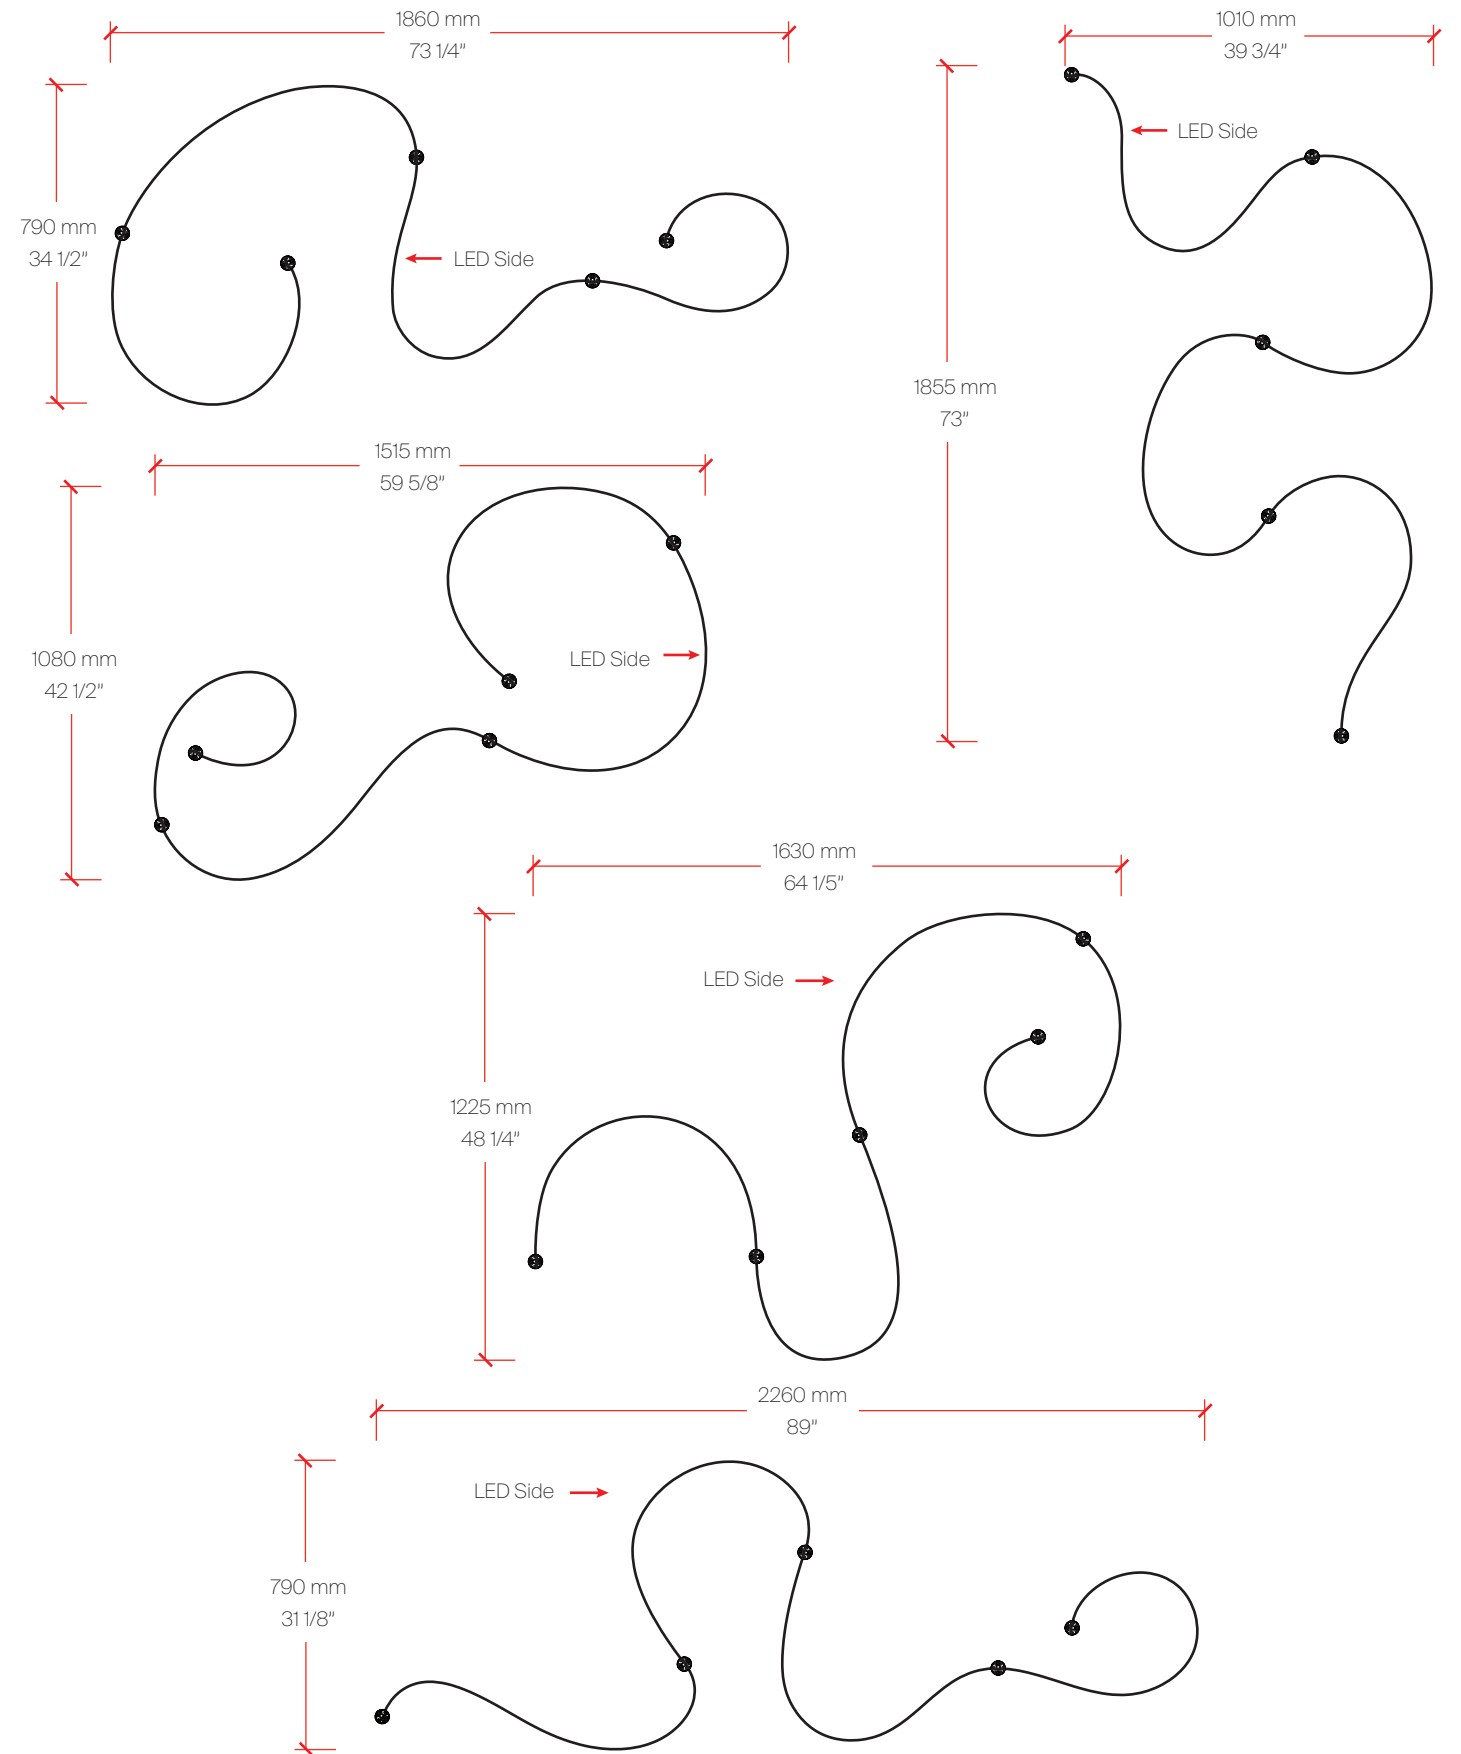

* Can be used on the wall or ceiling, accessories may vary

Bill of Materials

Item	Model #	Qty	Description
A	D32011-WHI	1	Formala 2 - Ceiling/Wall - 240cm / 94 1/2" - 2x24W - LED - 2700K - Steel/White
B	D39011	2	Diffuser - Silver Diffuser - With 4 magnets

* Can be used on the wall or ceiling, accessories may vary

* Requires remote driver with enclosure

Bill of Materials

Item	Model #	Qty	Description
A	D32014-WHI	1	Formala Plus 3 - Ceiling/Wall - 339cm / 33 7/16" - 3x24W - 2700K - Steel/White
B	D39011	3	Diffuser - Silver Diffuser - With 4 magnets
C	DVO0300024MUL	3	LED power supply- 0-10V Dim- 30W - 24Vdc With Enclosure

* Can be used on the wall or ceiling, accessories may vary

* Requires remote driver with enclosure

Bill of Materials

Item	Model #	Qty	Description
A	D32015-WHI	1	Formala Plus 4 - Ceiling/Wall - 451cm / 177 9/16" - 4x24W - 2700K - Steel/White
B	D39011	4	Diffuser - Silver Diffuser - With 4 magnets
C	DVO0300024MUL	4	LED power supply- 0-10V Dim- 30W - 24Vdc With Enclosure

* Can be used on the wall or ceiling, accessories may vary

* Requires remote driver with enclosure

FORMALA PLUS 2 LOOP + FORMALA PLUS 4

FORMALA PLUS 2 LOOP + FORMALA PLUS 2

ZANEEN

This product catalog has been provided by Zaneen.
Contact your local representative, zteam@zaneen.com or 1-800.388.3382