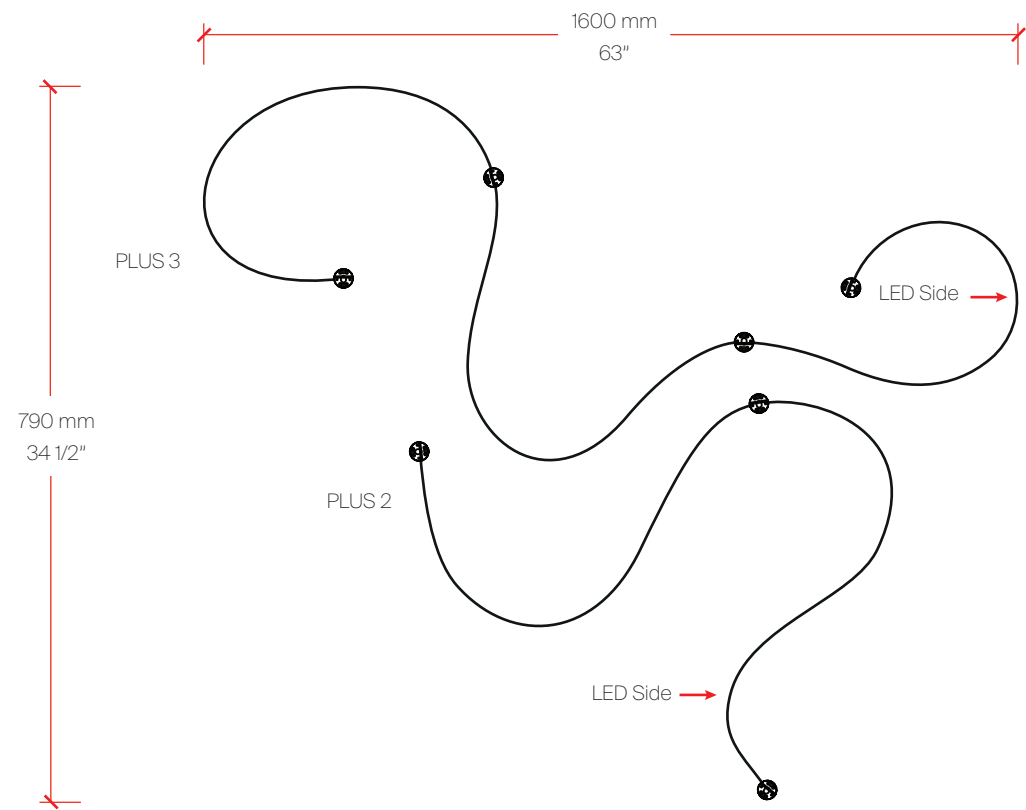

* Can be used on the wall or ceiling, accessories may vary

* Requires remote driver with enclosure

Bill of Materials

Item	Model #	Qty	Description
A	D32013-WHI	1	Formala Plus 2 - Ceiling/Wall - 227cm / 89 3/8" - 2x24W - 2700K - Steel/White
B	D39011	2	Diffuser - Silver Diffuser - With 4 magnets
C	DVO0300024MUL	2	LED power supply- 0-10V Dim- 30W - 24Vdc With Enclosure

* Can be used on the wall or ceiling, accessories may vary

* Requires remote driver with enclosure

Bill of Materials

Item	Model #	Qty	Description
A	D32014-WHI	1	Formala Plus 3 - Ceiling/Wall - 339cm / 33 7/16" - 3x24W - 2700K - Steel/White
B	D39011	3	Diffuser - Silver Diffuser - With 4 magnets
C	DVO0300024MUL	3	LED power supply- 0-10V Dim- 30W - 24Vdc With Enclosure

* Can be used on the wall or ceiling, accessories may vary

* Requires remote driver with enclosure

Bill of Materials

Item	Model #	Qty	Description
A	D32015-WHI	1	Formala Plus 4 - Ceiling/Wall - 451cm / 177 9/16" - 4x24W - 2700K - Steel/White
B	D39011	4	Diffuser - Silver Diffuser - With 4 magnets
C	DVO0300024MUL	4	LED power supply- 0-10V Dim- 30W - 24Vdc With Enclosure

* Can be used on the wall or ceiling, accessories may vary

* Requires remote driver with enclosure

FORMALA PLUS 2 LOOP + FORMALA PLUS 4

FORMALA PLUS 2 LOOP + FORMALA PLUS 2

ZANEEN

This product catalog has been provided by Zaneen.
Contact your local representative, zteam@zaneen.com or 1-800.388.3382