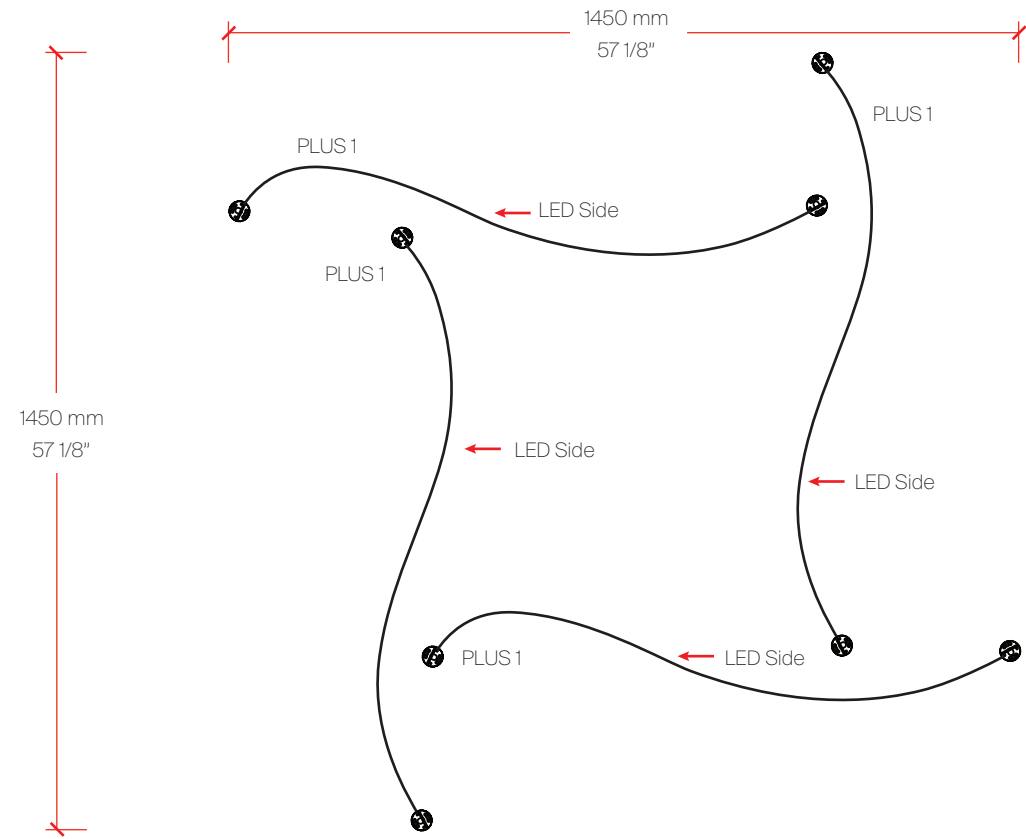

* Can be used on the wall or ceiling, accessories may vary

* Requires remote driver with enclosure

Bill of Materials

Item	Model #	Qty	Description
A	D32013-WHI	1	Formala Plus 2 - Ceiling/Wall - 227cm / 89 3/8" - 2x24W - 2700K - Steel/White
B	D39011	2	Diffuser - Silver Diffuser - With 4 magnets
C	DVO0300024MUL	2	LED power supply- 0-10V Dim- 30W - 24Vdc With Enclosure

* Can be used on the wall or ceiling, accessories may vary

* Requires remote driver with enclosure

Bill of Materials

Item	Model #	Qty	Description
A	D32014-WHI	1	Formala Plus 3 - Ceiling/Wall - 339cm / 33 7/16" - 3x24W - 2700K - Steel/White
B	D39011	3	Diffuser - Silver Diffuser - With 4 magnets
C	DVO0300024MUL	3	LED power supply- 0-10V Dim- 30W - 24Vdc With Enclosure

* Can be used on the wall or ceiling, accessories may vary

* Requires remote driver with enclosure

Bill of Materials

Item	Model #	Qty	Description
A	D32015-WHI	1	Formala Plus 4 - Ceiling/Wall - 451cm / 177 9/16" - 4x24W - 2700K - Steel/White
B	D39011	4	Diffuser - Silver Diffuser - With 4 magnets
C	DVO0300024MUL	4	LED power supply- 0-10V Dim- 30W - 24Vdc With Enclosure

* Can be used on the wall or ceiling, accessories may vary

* Requires remote driver with enclosure

FORMALA PLUS 2 LOOP + FORMALA PLUS 4

FORMALA PLUS 2 LOOP + FORMALA PLUS 2

ZANEEN

This product catalog has been provided by Zaneen.
Contact your local representative, zteam@zaneen.com or 1-800.388.3382