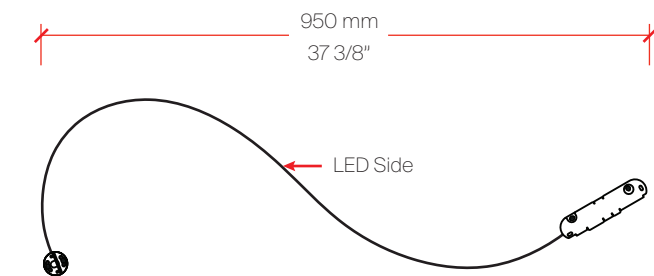

* Can be used on the wall or ceiling, accessories may vary

Bill of Materials

Item	Model #	Qty	Description
A	D32011-WHI	1	Formala 2 - Ceiling/Wall - 240cm / 94 1/2" - 2x24W - LED - 2700K - Steel/White
B	D39011	2	Diffuser - Silver Diffuser - With 4 magnets