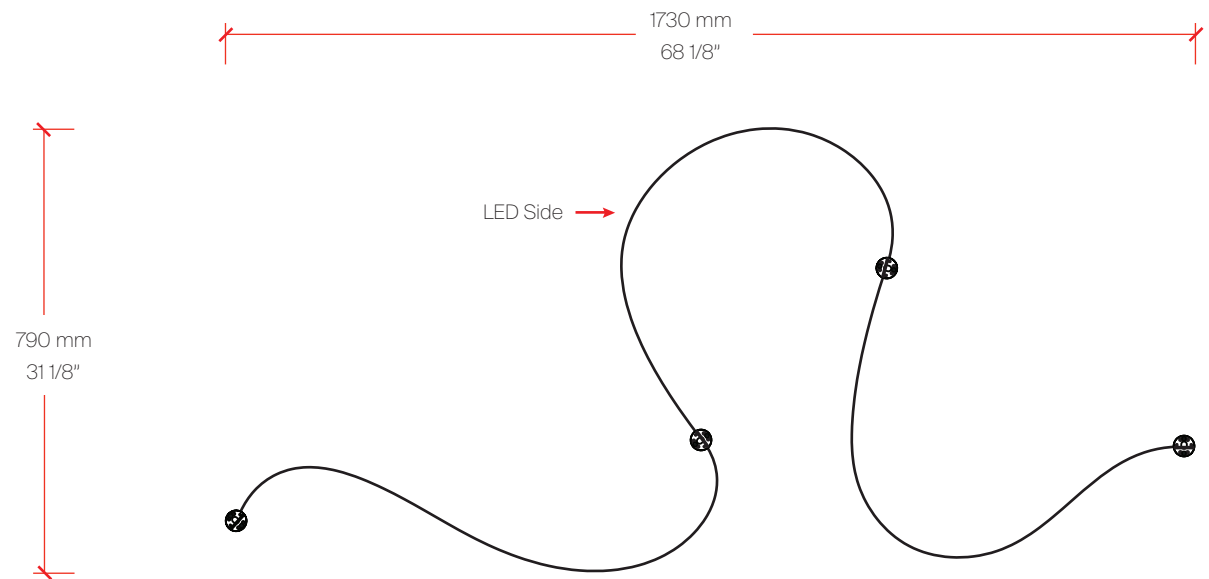

Bill of Materials

Item	Model #	Qty	Description
A	D32014-WHI	1	Formala Plus 3 - Ceiling/Wall - 339cm / 33 7/16" - 3x24W - 2700K - Steel/White
B	D39011	3	Diffuser - Silver Diffuser - With 4 magnets
C	DVO0300024MUL	3	LED power supply- 0-10V Dim- 30W - 24Vdc With Enclosure

* Can be used on the wall or ceiling, accessories may vary

* Requires remote driver with enclosure