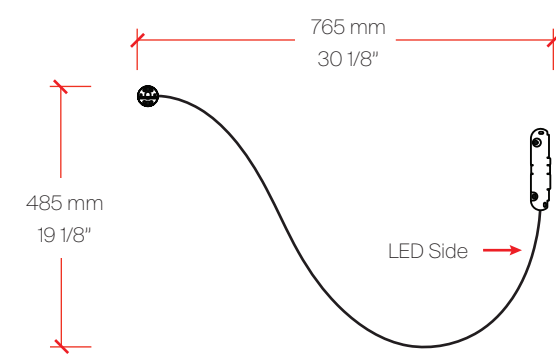

10

FORMALA 1

Bill of Materials

Item	Model #	Qty	Description
A	D32010-WHI	1	Formala 1 - Ceiling/Wall - 128cm / 50 3/8" - 24W - LED - 3000K - Steel/White
B	D39011	1	Diffuser - Silver Diffuser - With 4 magnets

* Can be used on the wall or ceiling, accessories may vary

Bill of Materials

Item	Model #	Qty	Description
A	D32011-WHI	1	Formala 2 - Ceiling/Wall - 240cm / 94 1/2" - 2x24W - LED - 2700K - Steel/White
B	D39011	2	Diffuser - Silver Diffuser - With 4 magnets