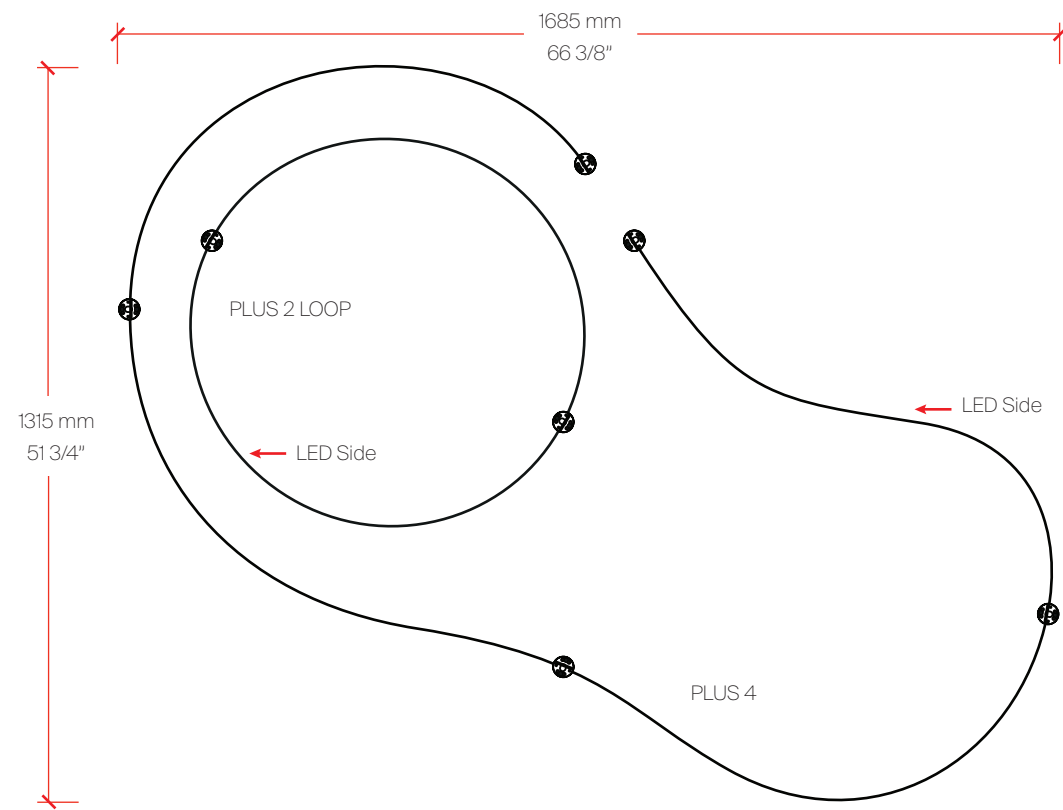

* Can be used on the wall or ceiling, accessories may vary

* Requires remote driver with enclosure

Bill of Materials

Item	Model #	Qty	Description
A	D32013-WHI	1	Formala Plus 2 - Ceiling/Wall - 227cm / 89 3/8" - 2x24W - 2700K - Steel/White
B	D39011	2	Diffuser - Silver Diffuser - With 4 magnets
C	DVO0300024MUL	2	LED power supply- 0-10V Dim- 30W - 24Vdc With Enclosure

* Can be used on the wall or ceiling, accessories may vary

* Requires remote driver with enclosure

Bill of Materials

Item	Model #	Qty	Description
A	D32014-WHI	1	Formala Plus 3 - Ceiling/Wall - 339cm / 33 7/16" - 3x24W - 2700K - Steel/White
B	D39011	3	Diffuser - Silver Diffuser - With 4 magnets
C	DVO0300024MUL	3	LED power supply- 0-10V Dim- 30W - 24Vdc With Enclosure

* Can be used on the wall or ceiling, accessories may vary

* Requires remote driver with enclosure

Bill of Materials

Item	Model #	Qty	Description
A	D32015-WHI	1	Formala Plus 4 - Ceiling/Wall - 451cm / 177 9/16" - 4x24W - 2700K - Steel/White
B	D39011	4	Diffuser - Silver Diffuser - With 4 magnets
C	DVO0300024MUL	4	LED power supply- 0-10V Dim- 30W - 24Vdc With Enclosure

* Can be used on the wall or ceiling, accessories may vary

* Requires remote driver with enclosure

FORMALA PLUS 2 LOOP + FORMALA PLUS 4

FORMALA PLUS 2 LOOP + FORMALA PLUS 2

ZANEEN

This product catalog has been provided by Zaneen.
Contact your local representative, zteam@zaneen.com or 1-800.388.3382