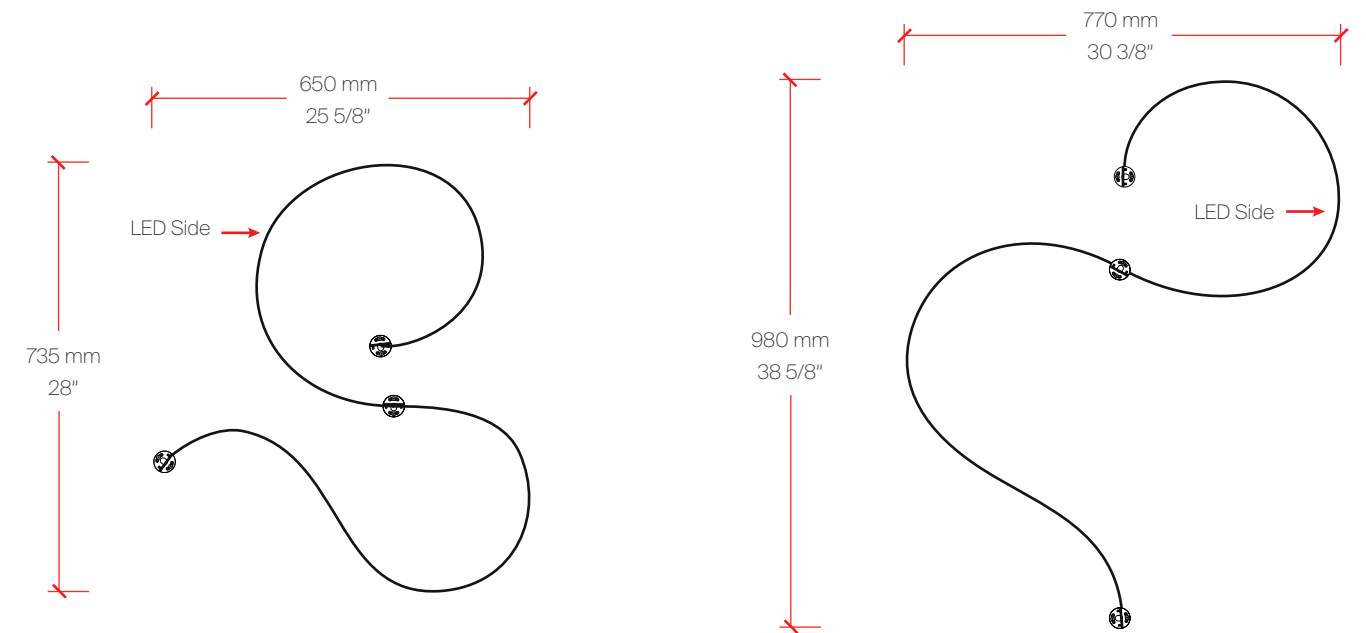

10

FORMALA 1

Bill of Materials

Item	Model #	Qty	Description
A	D32010-WHI	1	Formala 1 - Ceiling/Wall - 128cm / 50 3/8" - 24W - LED - 3000K - Steel/White
B	D39011	1	Diffuser - Silver Diffuser - With 4 magnets

* Can be used on the wall or ceiling, accessories may vary

Bill of Materials

Item	Model #	Qty	Description
A	D32011-WHI	1	Formala 2 - Ceiling/Wall - 240cm / 94 1/2" - 2x24W - LED - 2700K - Steel/White
B	D39011	2	Diffuser - Silver Diffuser - With 4 magnets

* Can be used on the wall or ceiling, accessories may vary

Bill of Materials

Item	Model #	Qty	Description
A	D32012-WHI	1	Formala Plus 1 - Ceiling/Wall - 116cm / 45 11/16" - 24W - 3000K - Steel/White
B	D39011	2	Diffuser - Silver Diffuser - With 4 magnets
C	DVO0300024MUL	1	LED power supply- 0-10V Dim- 30W - 24Vdc With Enclosure

* Can be used on the wall or ceiling, accessories may vary

* Requires remote driver with enclosure

Bill of Materials

Item	Model #	Qty	Description
A	D32013-WHI	1	Formala Plus 2 - Ceiling/Wall - 227cm / 89 3/8" - 2x24W - 2700K - Steel/White
B	D39011	2	Diffuser - Silver Diffuser - With 4 magnets
C	DVO0300024MUL	2	LED power supply- 0-10V Dim- 30W - 24Vdc With Enclosure