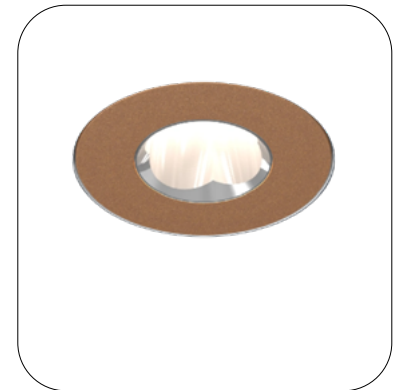

Oiko Pro

Technical Overview