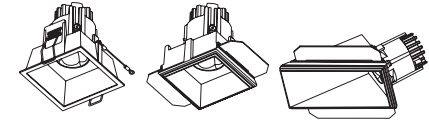

## Oiko Pro

- 
- Perfect light emission and the purest beam angles;
  - Features a double-function wallwash reflector, capable of illuminating vertical surface and serving as a downlight at the same time;
  - Standard Ø68mm cutout provides a uniform appearance;
  - Range includes low and high outputs to meet your design needs;
  - Patented BARTENBACH reflectors enables the game of light, creating sharp light for dramatic scenes in comparison to the Centriq;
  - The track version can be integrated into all applications (trimless, recessed, surface, or suspension) - our most popular choice being the Hypro;
  - The innovative air-cooling system enables a longer lifetime for the fixture and guarantees efficient heat management;
  - Surface and suspension versions expand the family and maintain the consistency across all applications.