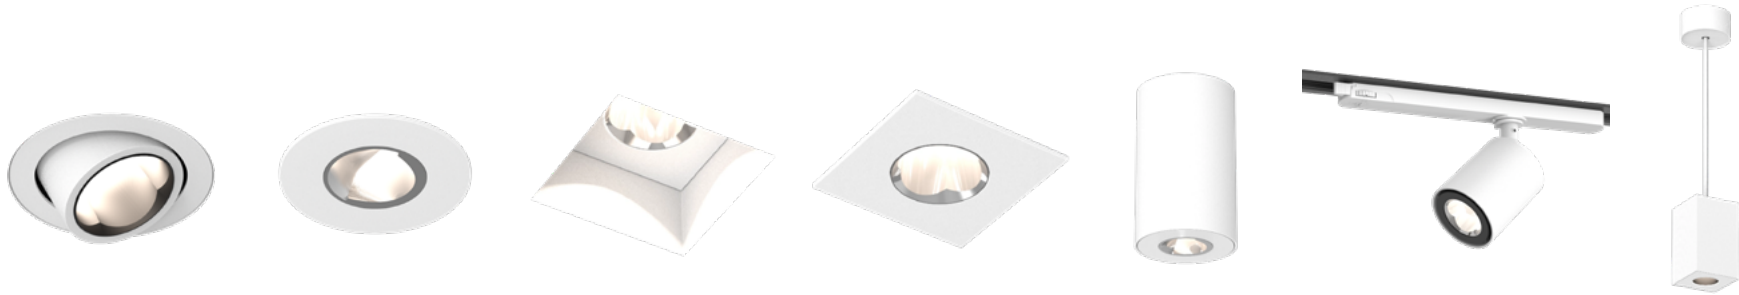

## Technical Overview

Architectural

## Oiko Pro

- 
- Perfect light emission and the purest beam angles;
  - Features a double-function wallwash reflector, capable of illuminating vertical surface and serving as a downlight at the same time;
  - Standard Ø68mm cutout provides a uniform appearance;
  - Range includes low and high outputs to meet your design needs;
  - Patented BARTENBACH reflectors enables the game of light, creating sharp light for dramatic scenes in comparison to the Centriq;
  - The track version can be integrated into all applications (trimless, recessed, surface, or suspension) - our most popular choice being the Hypro;
  - The innovative air-cooling system enables a longer lifetime for the fixture and guarantees efficient heat management;
  - Surface and suspension versions expand the family and maintain the consistency across all applications.