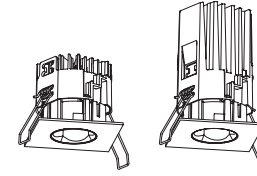

## Oiko Pro

- 
- Perfect light emission and the purest beam angles;
  - Features a double-function wallwash reflector, capable of illuminating vertical surface and serving as a downlight at the same time;
  - Standard Ø68mm cutout provides a uniform appearance;
  - Range includes low and high outputs to meet your design needs;
  - Patented BARTENBACH reflectors enables the game of light, creating sharp light for dramatic scenes in comparison to the Centriq;
  - The track version can be integrated into all applications (trimless, recessed, surface, or suspension) - our most popular choice being the Hypro;
  - The innovative air-cooling system enables a longer lifetime for the fixture and guarantees efficient heat management;
  - Surface and suspension versions expand the family and maintain the consistency across all applications.