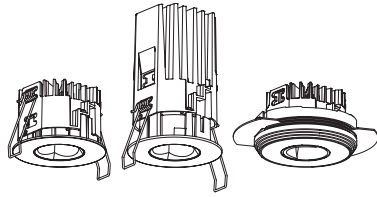

## Technical Overview

Architectural

## Oiko Pro

- 
- Perfect light emission and the purest beam angles;
  - Features a double-function wallwash reflector, capable of illuminating vertical surface and serving as a downlight at the same time;
  - Standard Ø68mm cutout provides a uniform appearance;
  - Range includes low and high outputs to meet your design needs;
  - Patented BARTENBACH reflectors enables the game of light, creating sharp light for dramatic scenes in comparison to the Centriq;
  - The track version can be integrated into all applications (trimless, recessed, surface, or suspension) - our most popular choice being the Hypro;
  - The innovative air-cooling system enables a longer lifetime for the fixture and guarantees efficient heat management;
  - Surface and suspension versions expand the family and maintain the consistency across all applications.