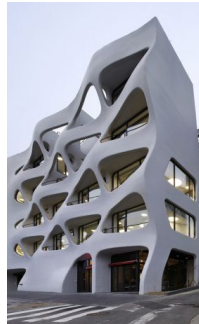

<https://www.archdaily.com/610002/hannam-dong-hands-corporation-headquarters-the_system-labjpg/00/84/72/62/1000_F_84726257_7LRSM8kUAEKwracs4IMGWDTJxbiPxRDSO.jpg>