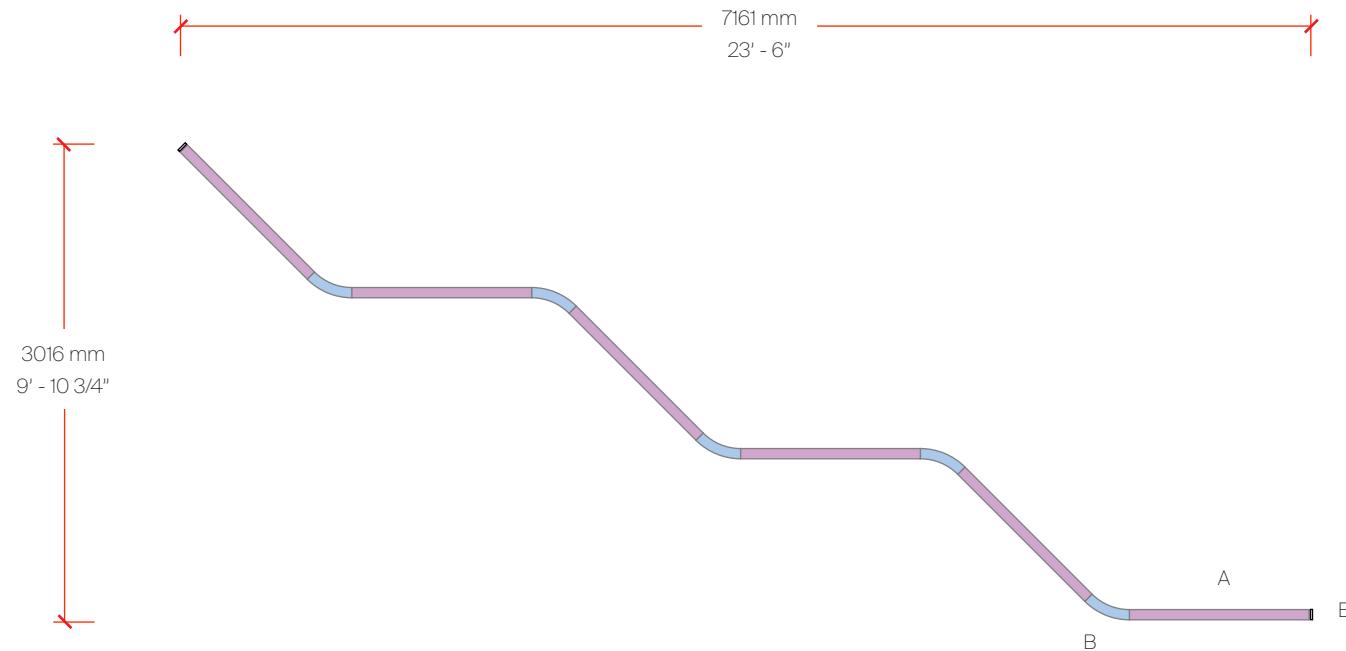

## Bill of Materials

Item	Model #	Qty	Description
A	L30613-DV-XX-XX	4	Super-G Slim - Ø5200mm   45° Curve - Suspension - Direct - 46.2W LED - 3000K / 3500K / 4000K - 0-10V Dimming - Opal - 29 Finishes.
B	L30605-DV-XX-XX	4	Super-G Slim - Ø1545mm   45° Curve - Suspension - Direct - 13.2W LED - 3000K / 3500K / 4000K - 0-10V Dimming - Opal - 29 Finishes.
C	L38545-XX	16	Super-G Slim - Suspension Cable - 2000mm - 29 Finishes.
D	L39017-XX	1	Super-G Slim - Power feed 5x0.75 - 2000mm - 29 Finishes.

## Bill of Materials

Item	Model #	Qty	Description
A	L30599-DV-XX-XX	2	Super-G Slim - 2000mm Straight - Suspension - Direct - 46.2W LED - 3000K / 3500K / 4000K - 0-10V Dimming - Opal - 29 Finishes.
B	L30603-DV-XX-XX	2	Super-G Slim - Ø800mm   90° Curve - Suspension - Direct - 13.2W LED - 3000K / 3500K / 4000K - 0-10V Dimming - Opal - 29 Finishes.
C	L30597-DV-XX-XX	2	Super-G Slim - 1140mm Straight - Suspension - Direct - 26.4W LED - 3000K / 3500K / 4000K - 0-10V Dimming - Opal - 29 Finishes.
D	L30601-DV-XX-XX	4	Super-G Slim - Ø800mm   45° Curve - Suspension - Direct - 6.6W LED - 3000K / 3500K / 4000K - 0-10V Dimming - Opal - 29 Finishes.
E	L38545-XX	18	Super-G Slim - Suspension Cable - 2000mm - 29 Finishes.
F	L39017-XX	1	Super-G Slim - Power Feed 5x0.75 - 2000mm - 29 Finishes.

## Bill of Materials

Item	Model #	Qty	Description
A	L30597-DV-XX-XX	6	Super-G Slim - 1140mm Straight - Suspension - Direct - 6.4W LED - 3000K / 3500K / 4000K - 0-10V Dimming - Opal - 29 Finishes.
B	L30601-DV-XX-XX	5	Super-G Slim - Ø800mm   45° Curve - Suspension - Direct - 6.6W LED - 3000K / 3500K / 4000K - 0-10V Dimming - Opal - 29 Finishes.
C	L38545-XX	17	Super-G Slim - Suspension Cable - 2000mm - 29 Finishes.
D	L39017-XX	1	Super-G Slim - Power Feed 5x0.75 - 2000mm - 29 Finishes.
E	L38544-XX	2	Super-G Slim - Flat End Cap - 29 Finishes.