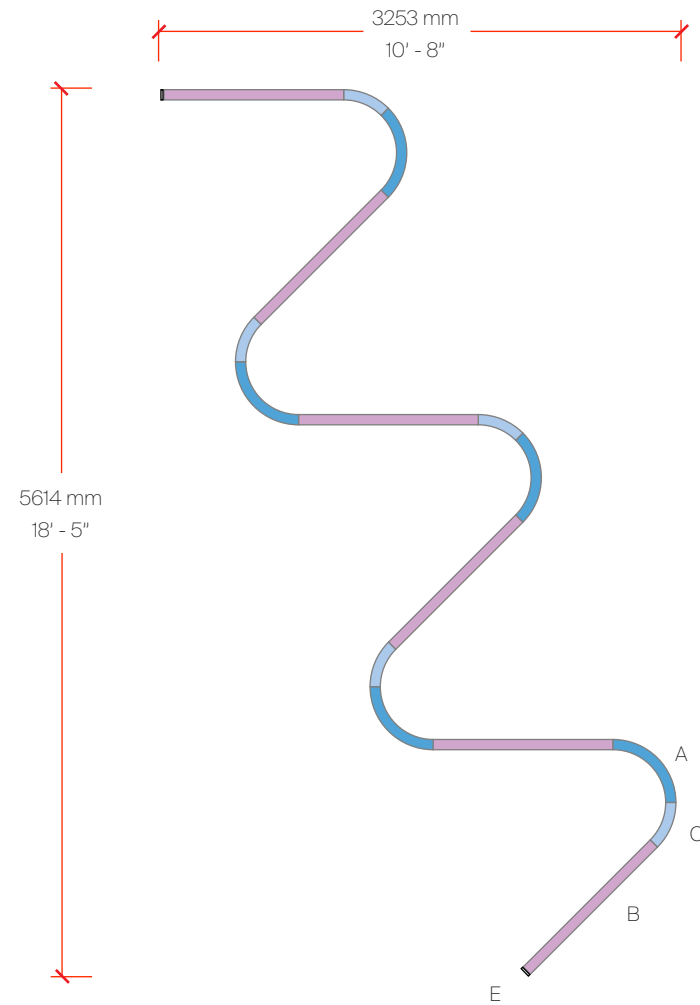

SUPER-G SLIM SUSPENSION

CONFIGURATION D

Bill of Materials

Item	Model #	Qty	Description
A	L30603-DV-XX-XX	5	Super-G Slim - Ø800mm | 90° Curve - Suspension - Direct - 13.2W LED - 3000K / 3500K / 4000K - 0-10V Dimming - Opal - 29 Finishes.
B	L30597-DV-XX-XX	6	Super-G Slim - 1140mm Straight - Suspension - Direct - 26.4W LED - 3000K / 3500K / 4000K - 0-10V Dimming - Opal - 29 Finishes.
C	L30601-DV-XX-XX	5	Super-G Slim - Ø800mm | 45° Curve - Suspension - Direct - 6.6W LED - 3000K / 3500K / 4000K - 0-10V Dimming - Opal - 29 Finishes.
D	L38545-XX	27	Super-G Slim - Suspension Cable - 2000mm - 29 Finishes.
E	L39017-XX	1	Super-G Slim - Power Feed 5x0.75 - 2000mm - 29 Finishes.
F	L38544-XX	2	Super-G Slim - Flat End Cap - 29 Finishes.