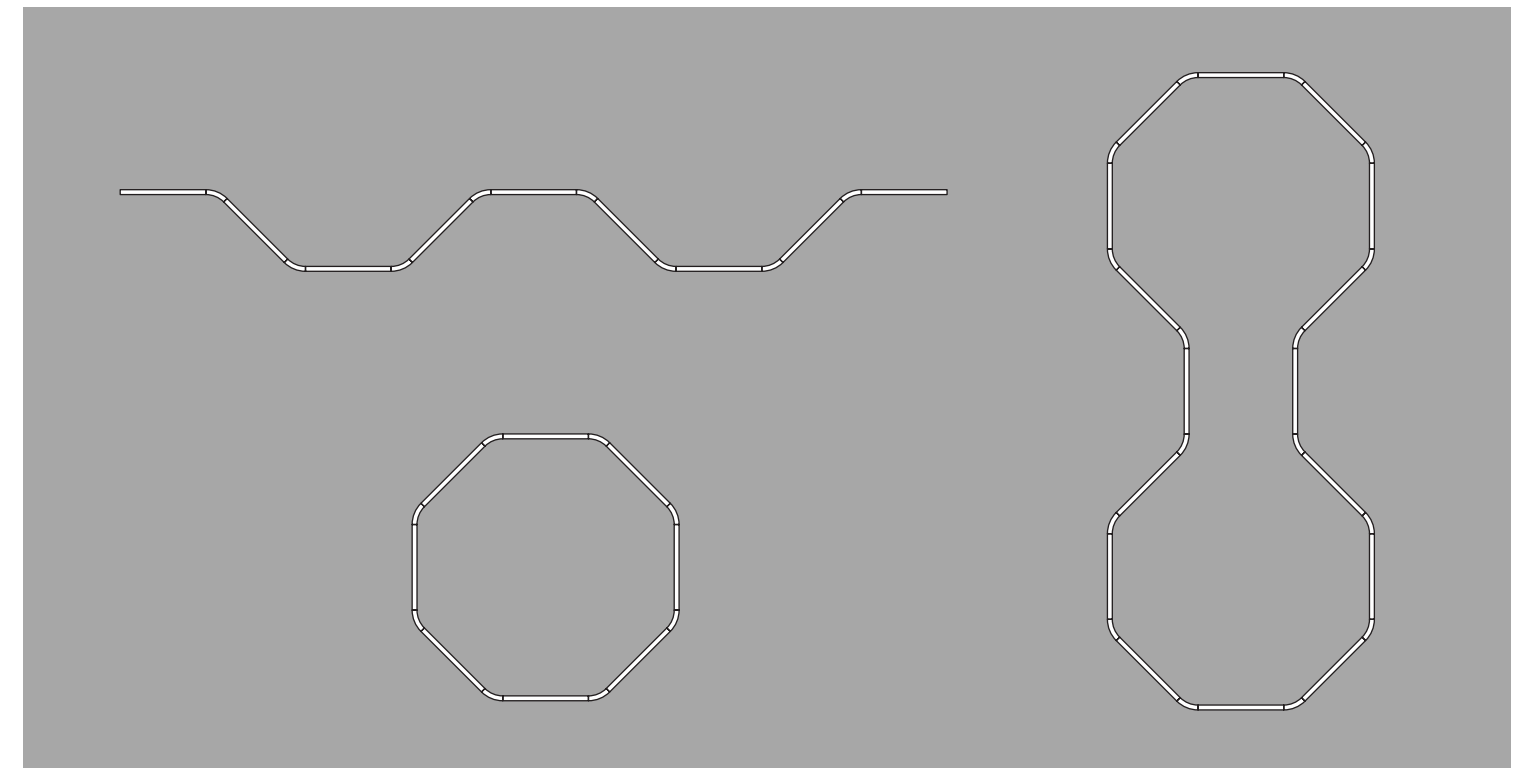

Complimentary designs to configuration C

* Contact factory to obtain bill of materials and formal quote for complimentary designs.