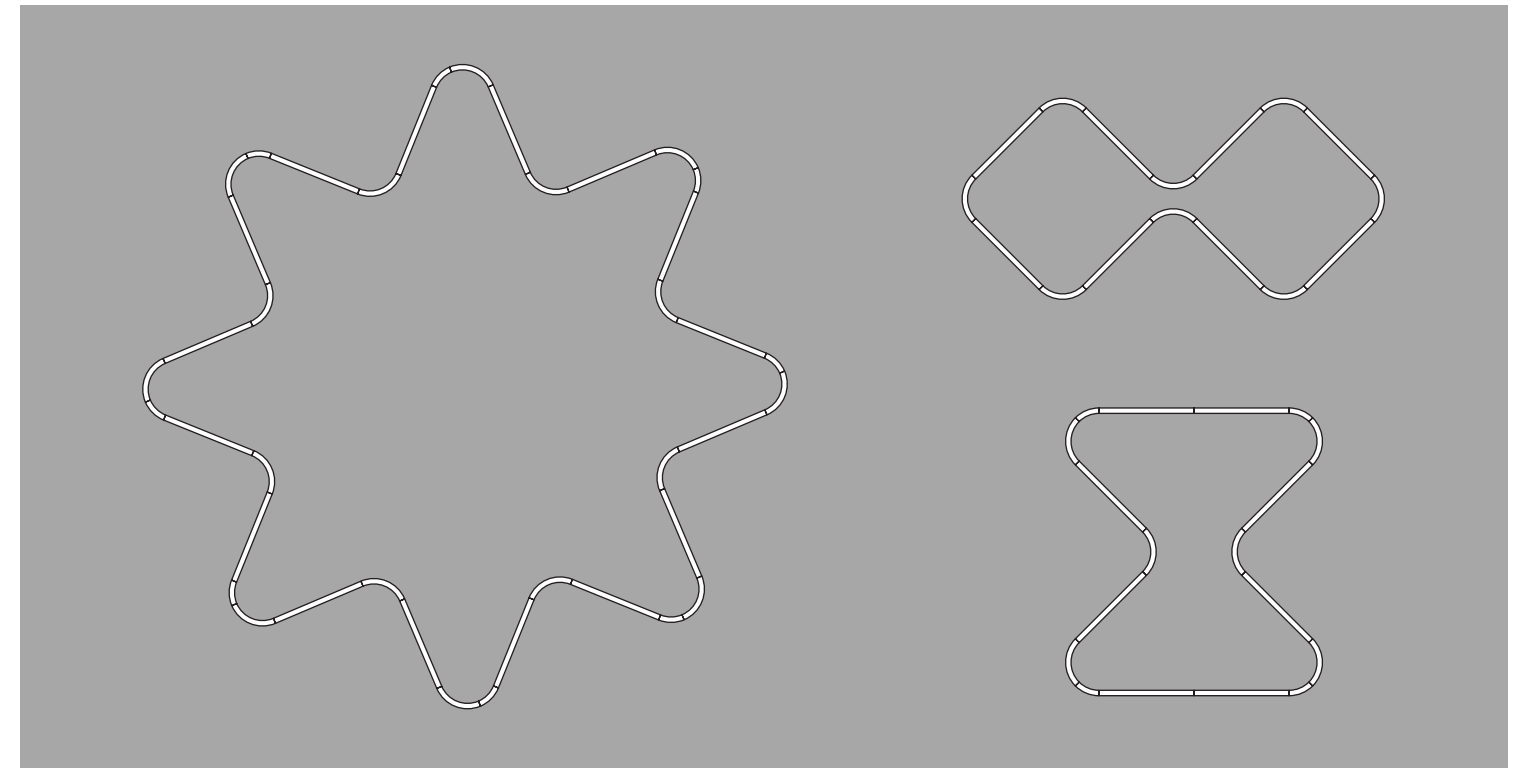

Complimentary designs to configuration D

* Contact factory to obtain bill of materials and formal quote for complimentary designs.