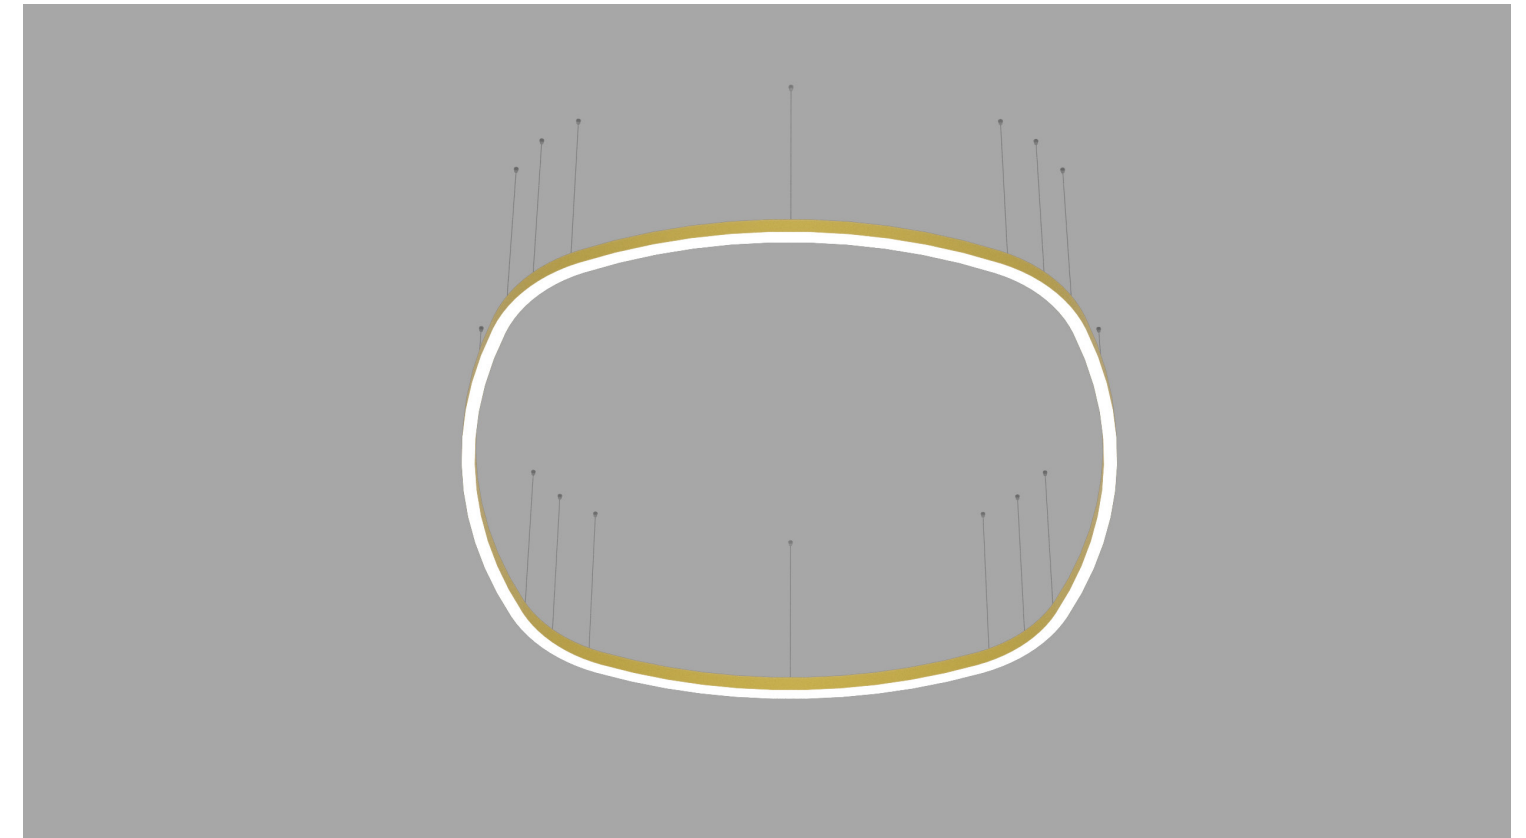

SUPER-G SLIM SUSPENSION

CONFIGURATION A

Finishes: GOH - Golden Heart