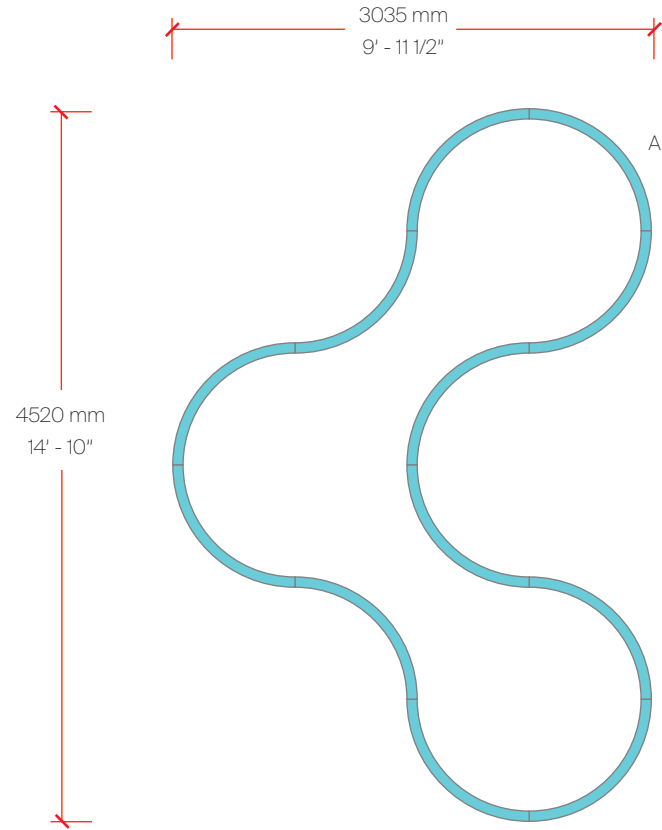

## Bill of Materials

Item	Model #	Qty	Description
A	L30603-DV-XX-XX	5	Super-G Slim - Ø800mm   90° Curve - Suspension - Direct - 13.2W LED - 3000K / 3500K / 4000K - 0-10V Dimming - Opal - 29 Finishes.
B	L30597-DV-XX-XX	6	Super-G Slim - 1140mm Straight - Suspension - Direct - 26.4W LED - 3000K / 3500K / 4000K - 0-10V Dimming - Opal - 29 Finishes.
C	L30601-DV-XX-XX	5	Super-G Slim - Ø800mm   45° Curve - Suspension - Direct - 6.6W LED - 3000K / 3500K / 4000K - 0-10V Dimming - Opal - 29 Finishes.
D	L38545-XX	27	Super-G Slim - Suspension Cable - 2000mm - 29 Finishes.
E	L39017-XX	1	Super-G Slim - Power Feed 5x0.75 - 2000mm - 29 Finishes.
F	L38544-XX	2	Super-G Slim - Flat End Cap - 29 Finishes.

## Bill of Materials

Item	Model #	Qty	Description
A	L30607-DV-XX-XX	12	Super-G Slim - Ø1550mm   90° Curve - Suspension - Direct - 26.4W LED - 3000K / 3500K / 4000K - 0-10V Dimming - Opal - 29 Finishes.
B	L38545-XX	24	Super-G Slim - Suspension Cable - 2000mm - 29 Finishes.
C	L39017-XX	1	Super-G Slim - Power Feed 5x0.75 - 2000mm - 29 Finishes.