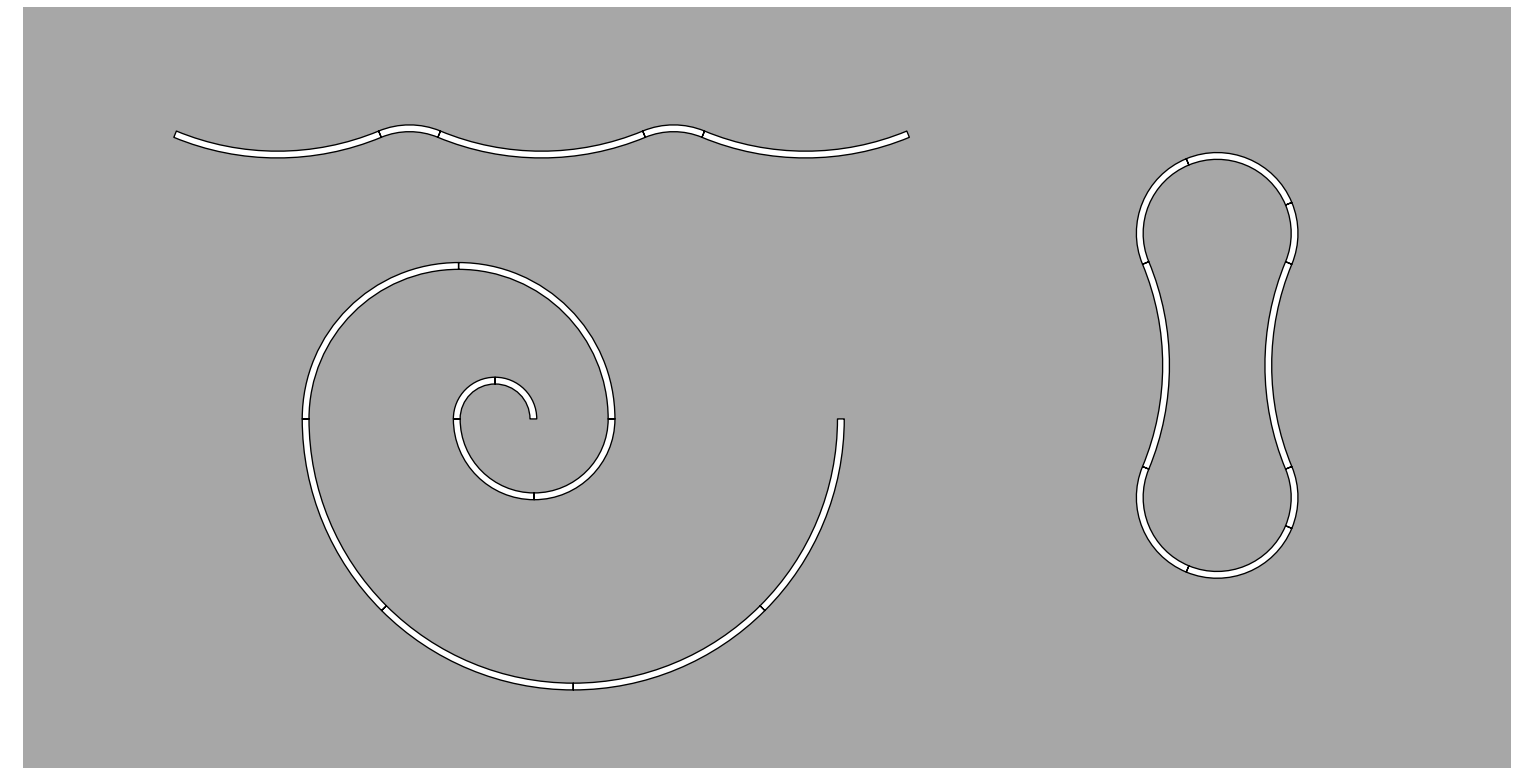

Complimentary designs to configuration A

* Contact factory to obtain bill of materials and formal quote for complimentary designs.