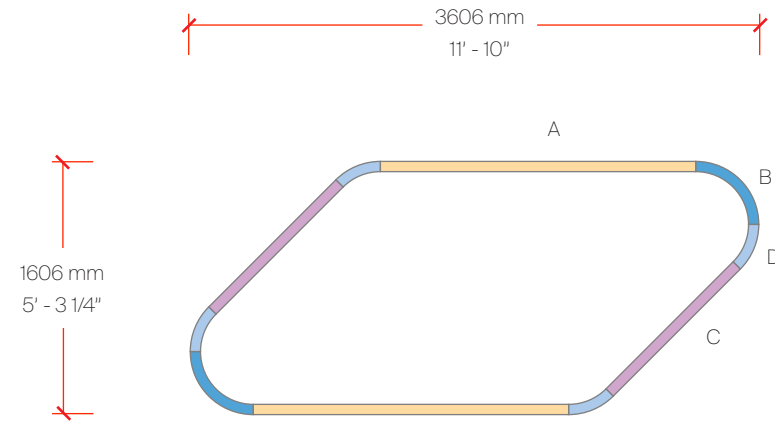

SUPER-G SLIM SUSPENSION

CONFIGURATION B

Bill of Materials

Item	Model #	Qty	Description
A	L30599-DV-XX-XX	2	Super-G Slim - 2000mm Straight - Suspension - Direct - 46.2W LED - 3000K / 3500K / 4000K - 0-10V Dimming - Opal - 29 Finishes.
B	L30603-DV-XX-XX	2	Super-G Slim - Ø800mm | 90° Curve - Suspension - Direct - 13.2W LED - 3000K / 3500K / 4000K - 0-10V Dimming - Opal - 29 Finishes.
C	L30597-DV-XX-XX	2	Super-G Slim - 1140mm Straight - Suspension - Direct - 26.4W LED - 3000K / 3500K / 4000K - 0-10V Dimming - Opal - 29 Finishes.
D	L30601-DV-XX-XX	4	Super-G Slim - Ø800mm | 45° Curve - Suspension - Direct - 6.6W LED - 3000K / 3500K / 4000K - 0-10V Dimming - Opal - 29 Finishes.
E	L38545-XX	18	Super-G Slim - Suspension Cable - 2000mm - 29 Finishes.
F	L39017-XX	1	Super-G Slim - Power Feed 5x0.75 - 2000mm - 29 Finishes.