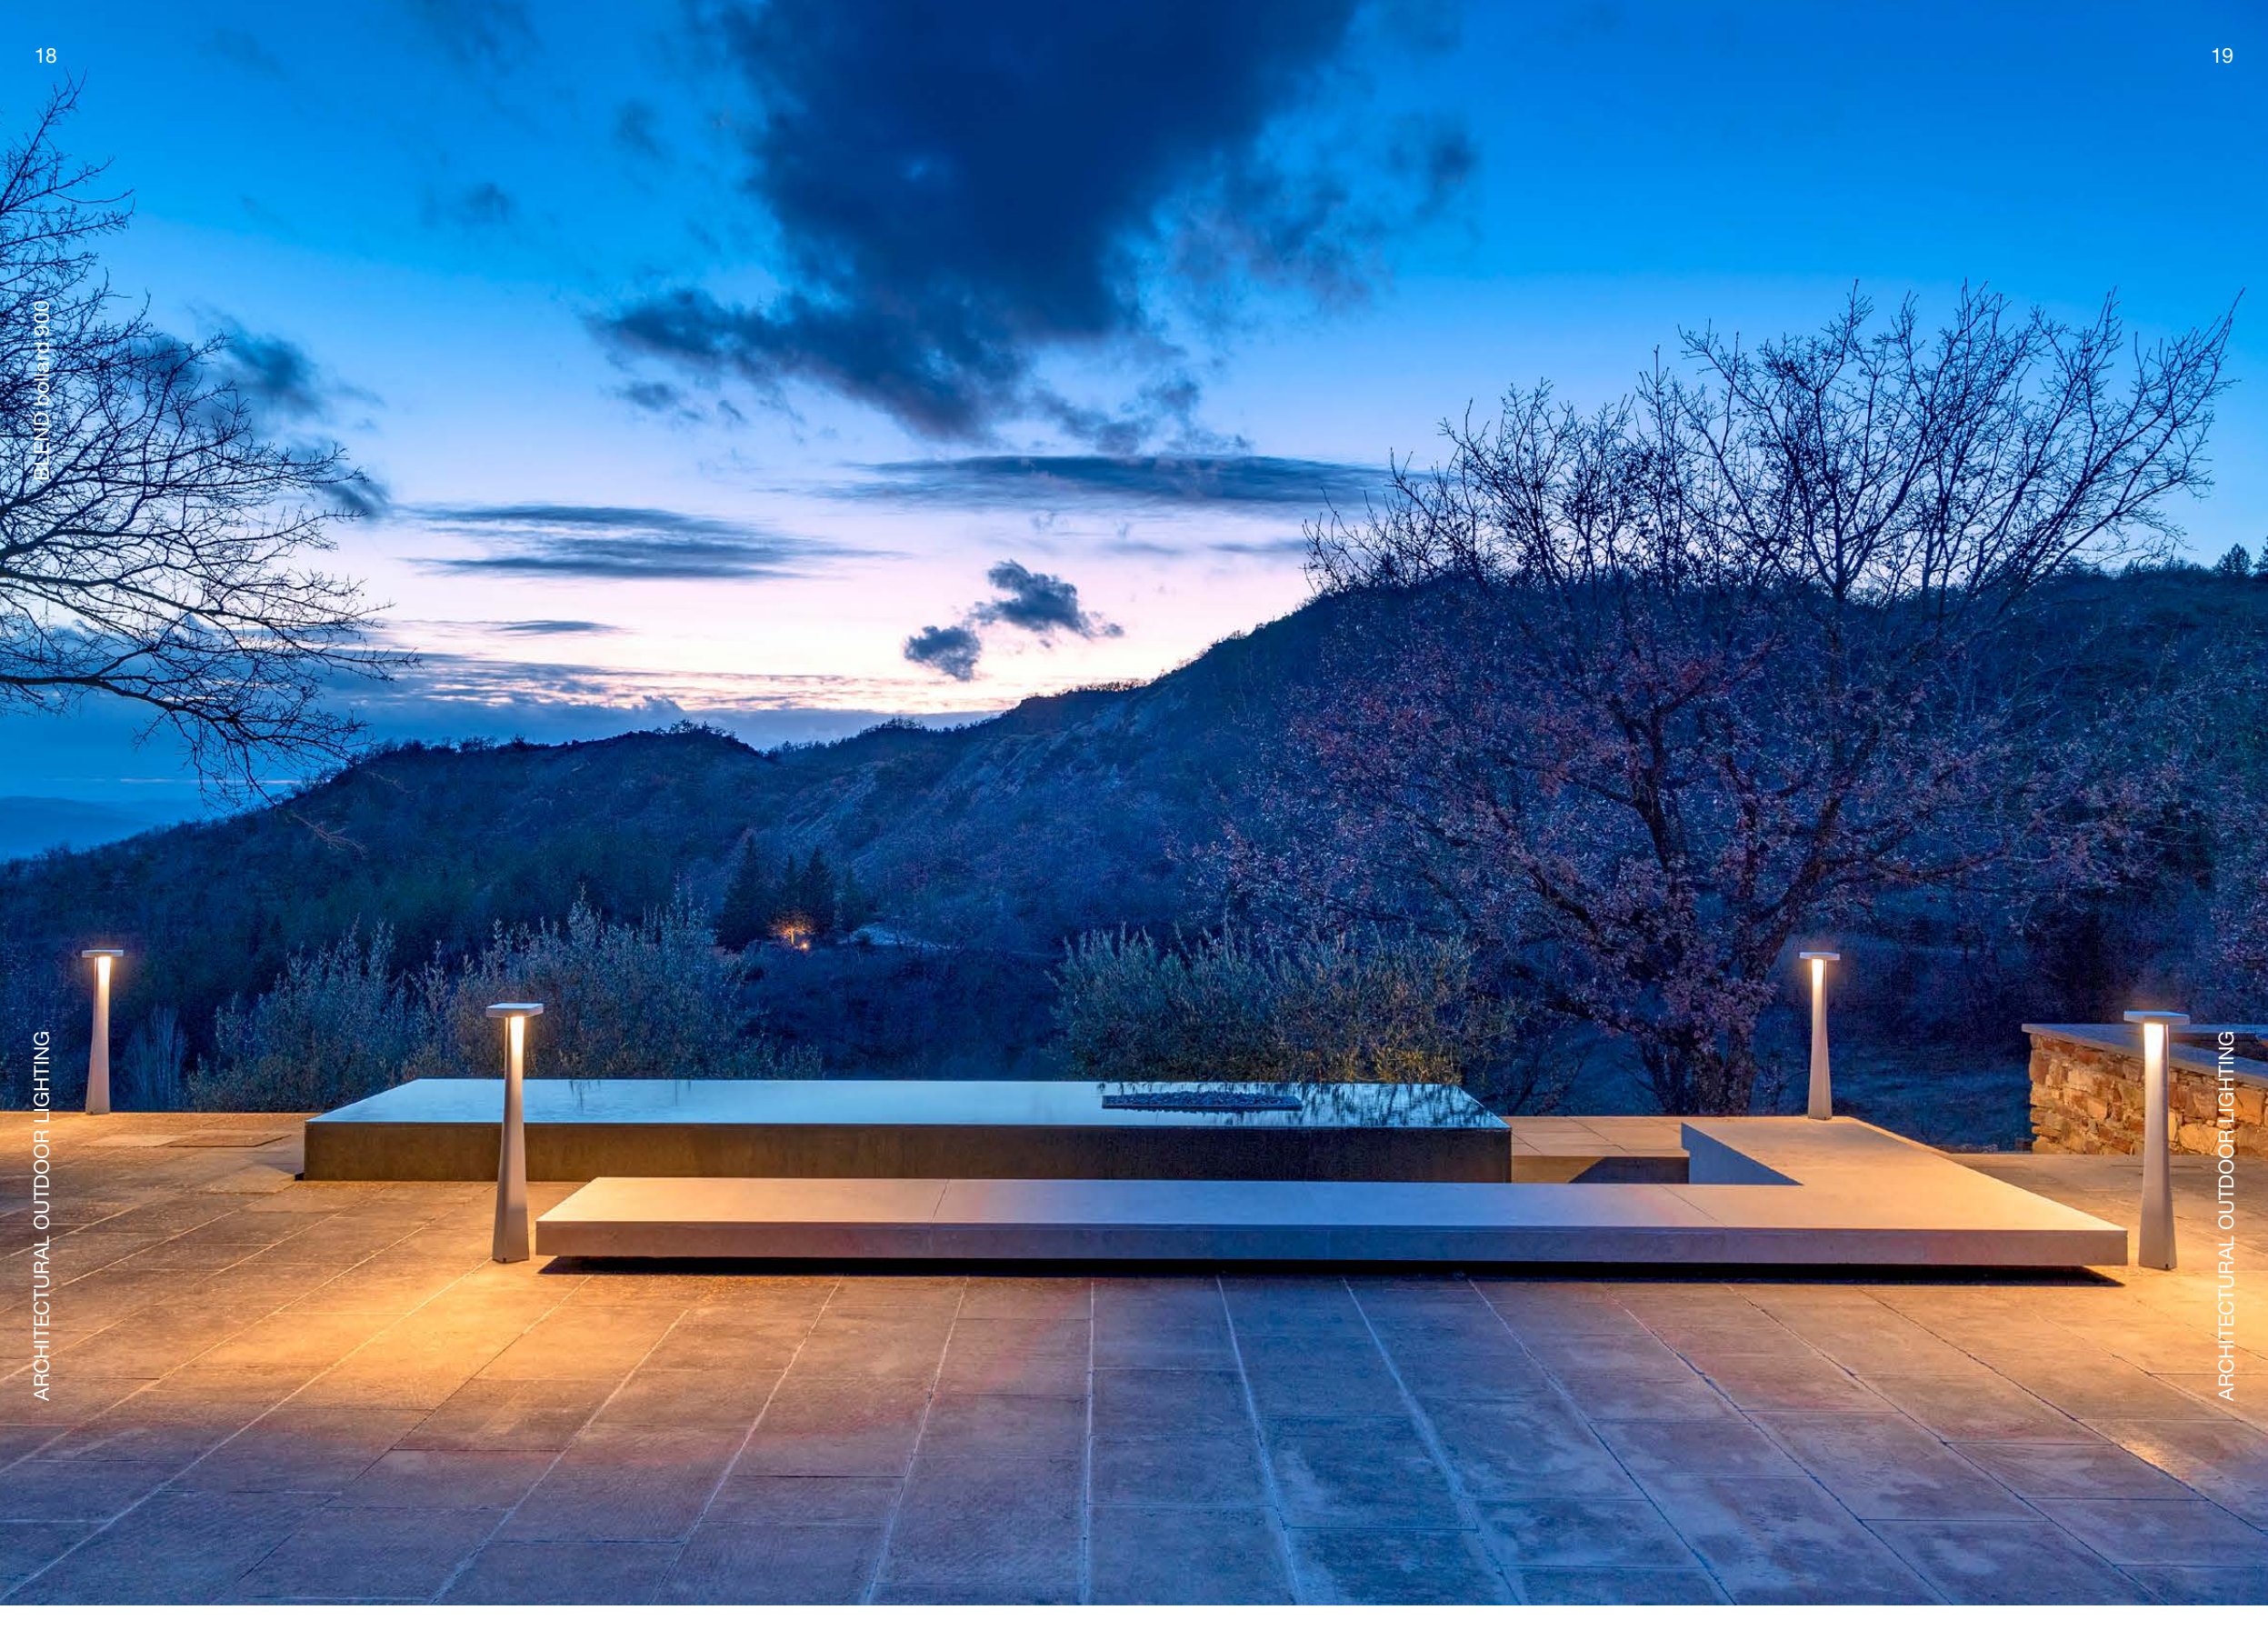

BESENZ bollard 900

ARCHITECTURAL OUTDOOR LIGHTING

ARCHITECTURAL OUTDOOR LIGHTING