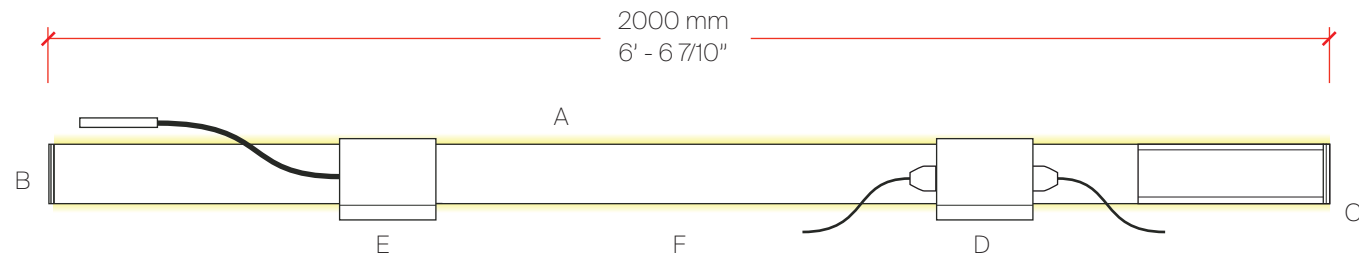

OFFICE WALL

Bill of Materials

Item	Model #	Qty	Description
A	L7T00015-XX	1	2-Phase Track - 2000mm - Black / Satin Silver / White
B	L7900004-XX	1	End Cap - Left - Black / Satin Silver / White
C	L7900005-XX	1	Right End Power Feed - Black / Satin Silver / White
D	L7900046-XX	1	NODO BOX-Slim Box - 1 x 3 Prong Receptacle (Double Sided) - Black / Satin Silver / White
E	L7T00008-XX	1	NODO LIGHTS - Nuo - Left - 4.5W LED - 3000K - 350mA - CRI90 - Black / Satin Silver / White
F	L7900041-XX-XX	2	MICROLED-LED Insert - 200cm, 22W, 2200lm, 24V, 3000K - 4000k - Black / Satin Silver
G	DVO1000024MB	1	MeanWell - HLG-100H-24B - 1-10V / Resistance / 10V pWM Dimming 96W - 24Vdc - 120-277Vac
H	ENCP8	1	Empty Metal Enclosure for Driver - IP 20 - Indoor Rating
I	L7900001	3	Surface Support for Wall or Ceiling