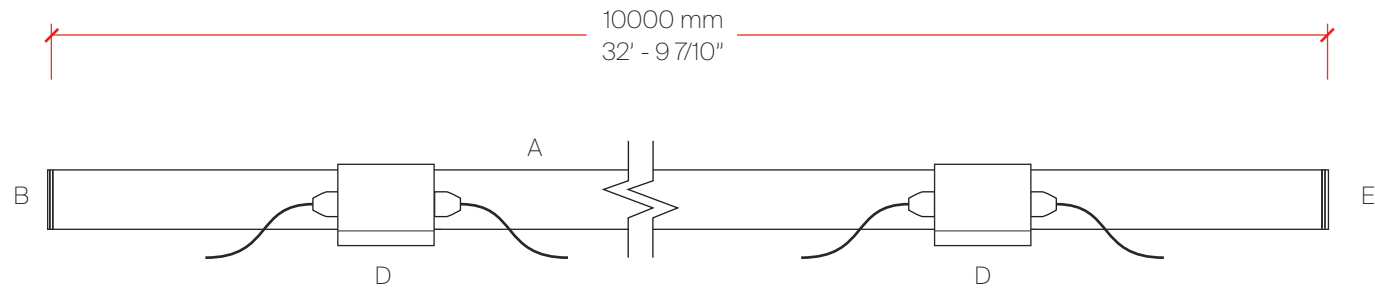

LIBRARY TABLE

Bill of Materials

Item	Model #	Qty	Description
A	L7T00015-XX	7	2-Phase Track - 2000mm - Black / Satin Silver / White
B	L7900004-XX	1	End Cap - Left - Black / Satin Silver / White
C	L7900001	18	Surface Support for Wall or Ceiling
D	L7900046-XX	8	NODO BOX-Slim Box - 1 x 3 Prong Receptacle (Double Sided) - Black / Satin Silver / White
E	L7900005-XX	1	Right End Power Feed - Black / Satin Silver / White