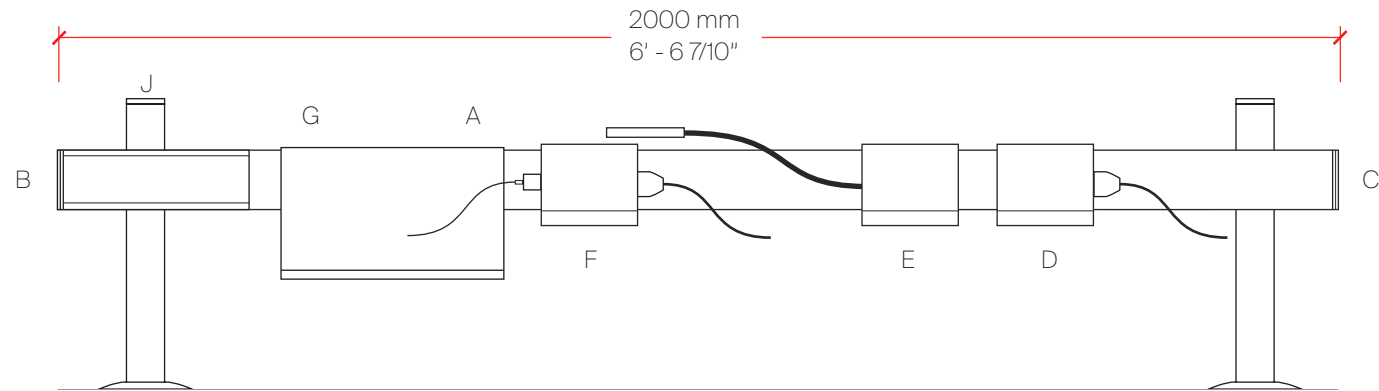

OFFICE POST

Bill of Materials

Item	Model #	Qty	Description
A	L7T00015-XX	1	2-Phase Track - 2000mm - Black / Satin Silver / White
B	L7900004-XX	1	End Cap - Left - Black / Satin Silver / White
C	L7900005-XX	1	Right End Power Feed - Black / Satin Silver / White
D	L7900046-XX	1	NODO BOX-Slim Box - 1 x 3 Prong Receptacle (Double Sided) - Black / Satin Silver / White
E	L7T00008-XX	1	NODO LIGHTS - Nuo - Left - 4.5W LED - 3000K - 350mA - CRI90 - Black / Satin Silver / White
F	L7900047-XX	1	NODO BOX-Slim Box - 1 x USB Port + 1 x 3 Prong Receptacle - Black / Satin Silver / White
G	L7900017-XX	1	NODO ACCESSORIES-Shelf Accessory - Black / Satin Silver / White
H	L7900033-XX	2	NODO-Support with Base - Black / Satin Silver