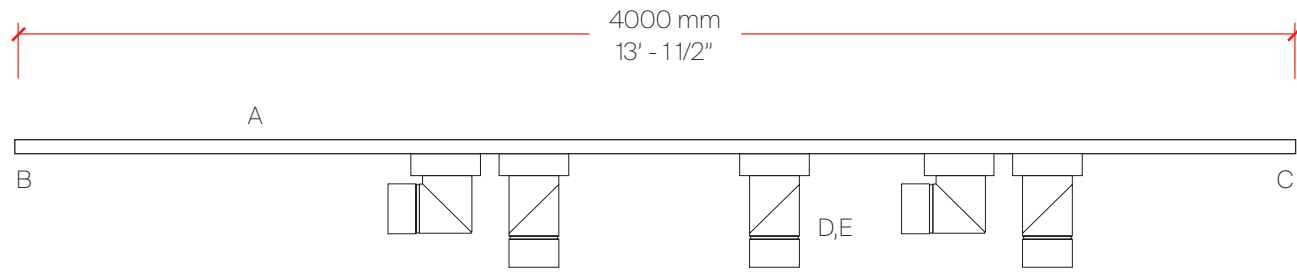

KITCHEN CEILING