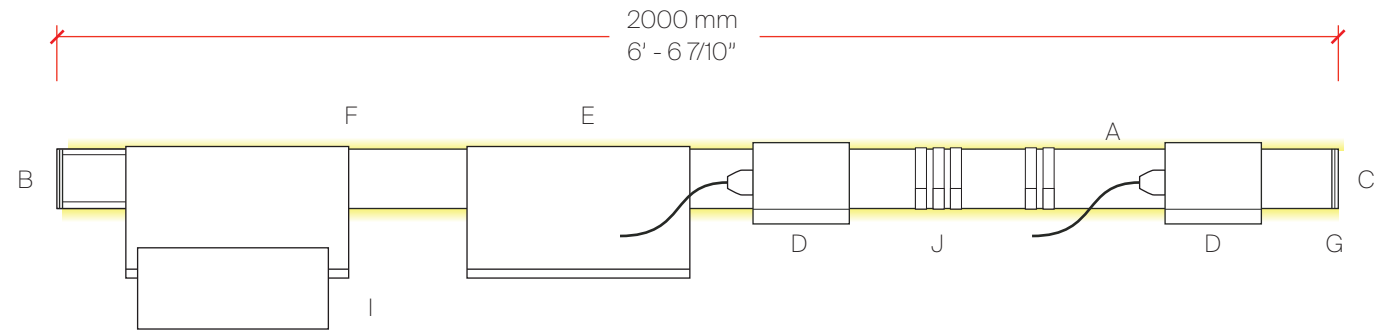

KITCHEN WALL

Bill of Materials

Item	Model #	Qty	Description
A	L7T00015-XX	1	2-Phase Track - 2000mm - Black / Satin Silver / White
B	L7900004-XX	1	End Cap - Left - Black / Satin Silver / White
C	L7900005-XX	1	Right End Power Feed - Black / Satin Silver / White
D	L7900046-XX	2	NODO BOX-Slim Box - 1 x 3 Prong Receptacle (Double Sided) - Black / Satin Silver / White
E	L7900017-XX	1	NODO ACCESSORIES-Shelf Accessory - Black / Satin Silver / White
F	L7900041-XX-XX	2	MICROLED-LED Insert - 200cm, 22W, 2200lm, 24V, 3000K-4000K - Black / Satin Silver
G	DVO1000024MB	1	MeanWell - HLG-100H-24B - 1-10V / Resistance / 10V pWM Dimming 96W - 24Vdc - 120-277Vac
H	ENCP8	1	Empty Metal Enclosure for Driver - IP 20 -Indoor Rating
I	L7900001	3	Surface Support for Wall or Ceiling
J	L7900018-XX	1	Paper Towel Roll Holder - Black / Satin Silver / White
K	L7900019- Hook	1	Hook Accessory (5 pieces)