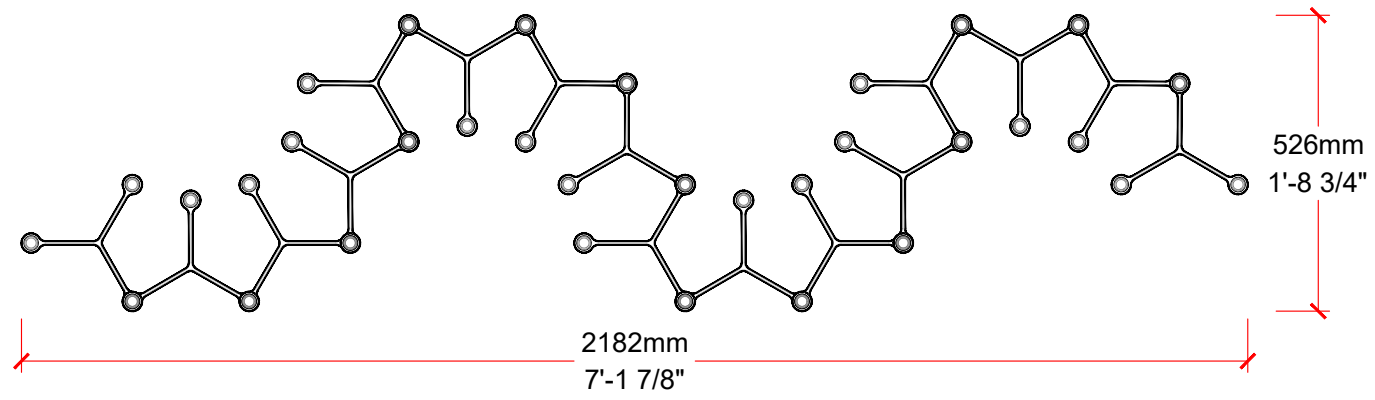

33 x 500MM TUBES