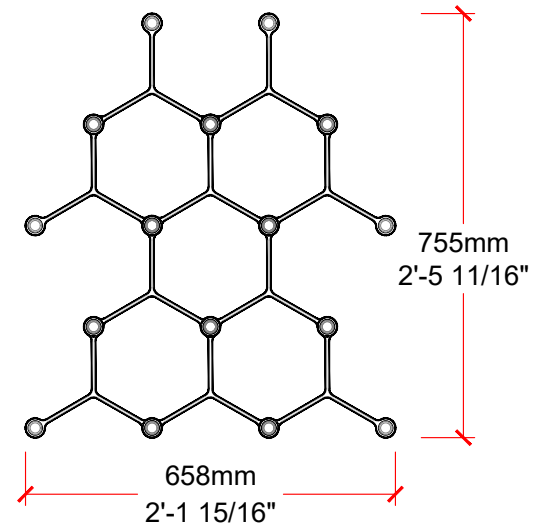

6

Metropolis 19 x 500mm Tubes

8

Metropolis 12 x 500mm Tubes

10

Metropolis 19 x 500mm Tubes

12

\* 3500K available upon request.

# 16 x 500MM TUBES

# 10 x 500MM TUBES

## 33 x 500MM TUBES