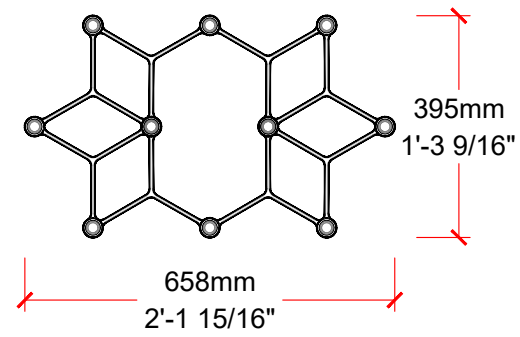

# 16 x 500MM TUBES

## Bill of Materials

Item	Model #	Qty	Description
A	D201028-XX-XX-XX-XX	16	Metropolis LED Tube 500 - Suspension - 500mm / 19 11/16" - 3.65W LED - 700mA - 3000K / 4000K - Finish Black / Bronze / Industrial - Optics 12° / 28° / 44° - Cable Black / Transparent
B	D209003-XX	16	Metropolis - Recessed Socket for remote application of power supply unit - Finish Black / White
C	DVO0500700TD+ENCP9	2	Driver TRP 700mA Max 50W With Metal Enclosure
D	D209000-XX	10	Metropolis - Y-Connector - Finish Black / Bronze / Industrial

# 10 x 500MM TUBES

## 33 x 500MM TUBES