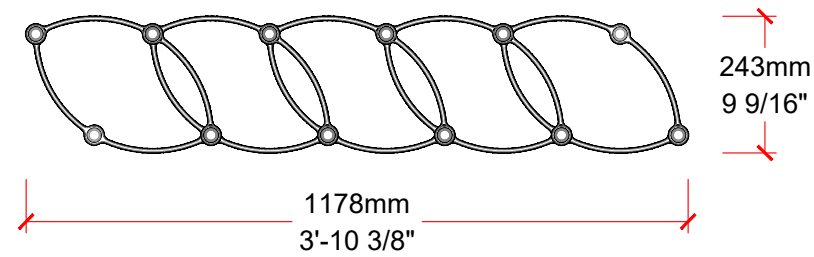

## 33 x 500MM TUBES

Perspective View - Black Tubes / Black cables / Bronze Y-Connectors

19 x 500MM TUBES

19 x 500MM TUBES

Perspective View - Black Tubes / Black cables / Bronze Y-Connectors

Bill of Materials

Item	Model #	Qty	Description
A	D201028-XX-XX-XX-XX	19	Metropolis LED Tube 500 - Suspension - 500mm / 19 11/16" - 3.65W LED - 700mA - 3000K / 4000K - Finish Black / Bronze / Industrial - Optics 12° / 28° / 44° - Cable Black / Transparent
B	D209003-XX	19	Metropolis - Recessed Socket for remote application of power supply unit - Finish Black / White
C	DVO0500700TD+ENCP9	2	Driver TRP 700mA Max 50W With Metal Enclosure
D	D209004-XX	12	Metropolis - C-Connector - Finish Black / Bronze / Industrial

## 12 x 500MM TUBES

## 12 x 500MM TUBES

Perspective View - Black Tubes / Black cables / Industrial C-Connectors