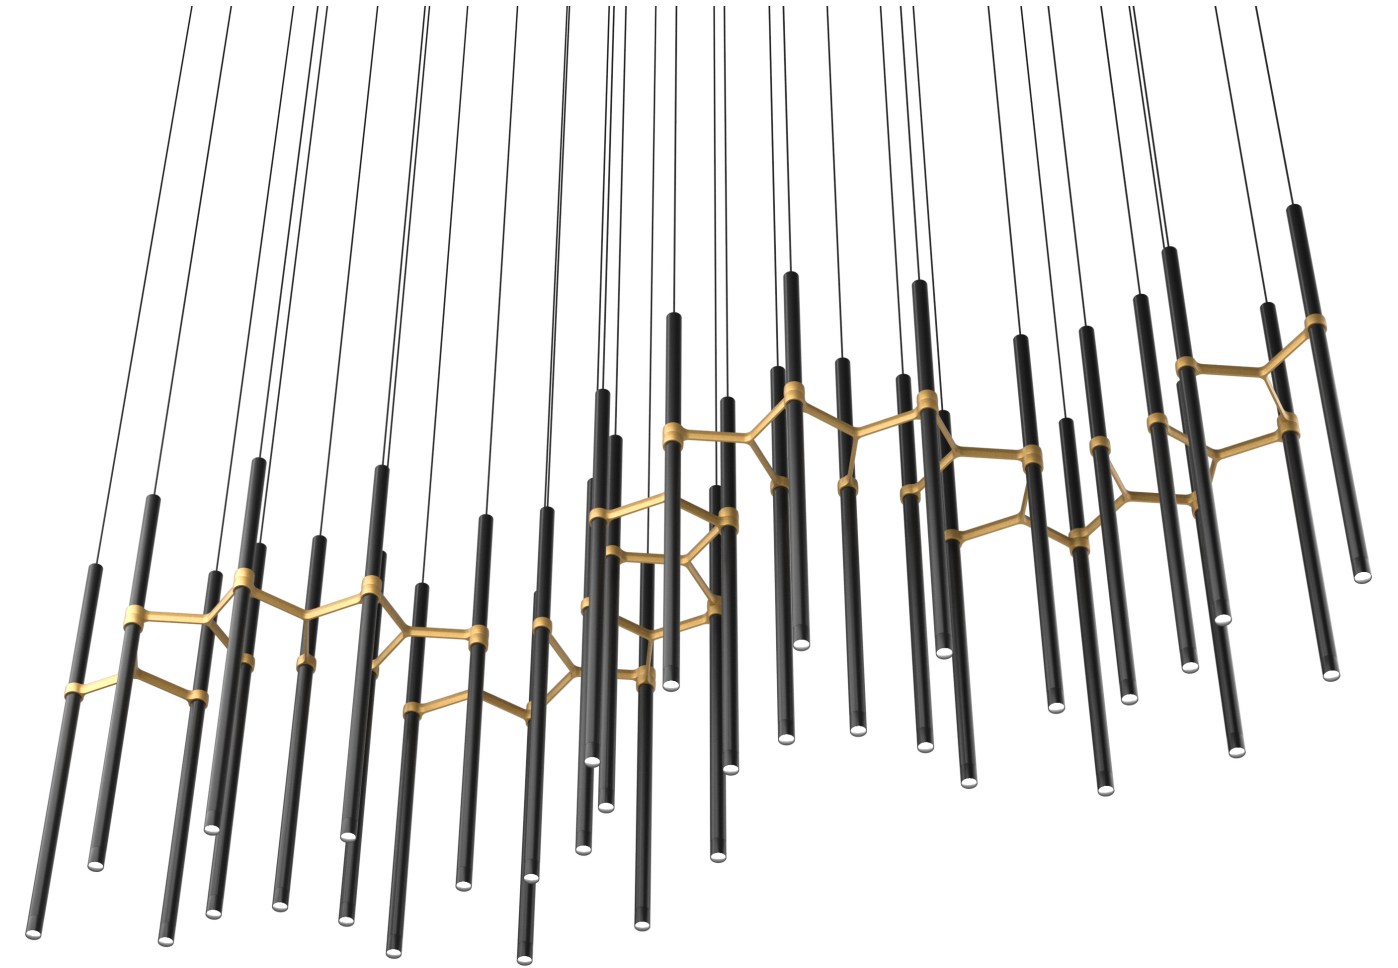

33 x 500MM TUBES

Perspective View - Black Tubes / Black cables / Bronze Y-Connectors

Bill of Materials

Item	Model #	Qty	Description
A	D201028-XX-XX-XX-XX	33	Metropolis LED Tube 500 - Suspension - 500mm / 19 11/16" - 3.65W LED - 700mA - 3000K / 4000K - Finish Black / Bronze / Industrial - Optics 12° / 28° / 44° - Cable Black / Transparent
B	D209003-XX	33	Metropolis - Recessed Socket for remote application of power supply unit - Finish Black / White
C	DVO0500700TD+ENCP9	3	Driver TRP 700mA Max 50W With Metal Enclosure
D	D209000-XX	16	Metropolis - Y-Connector - Finish Black / Bronze / Industrial