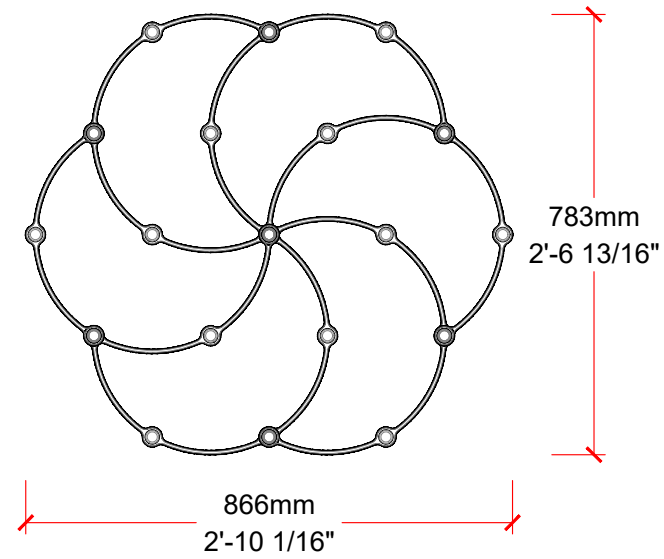

19 x 500MM TUBES