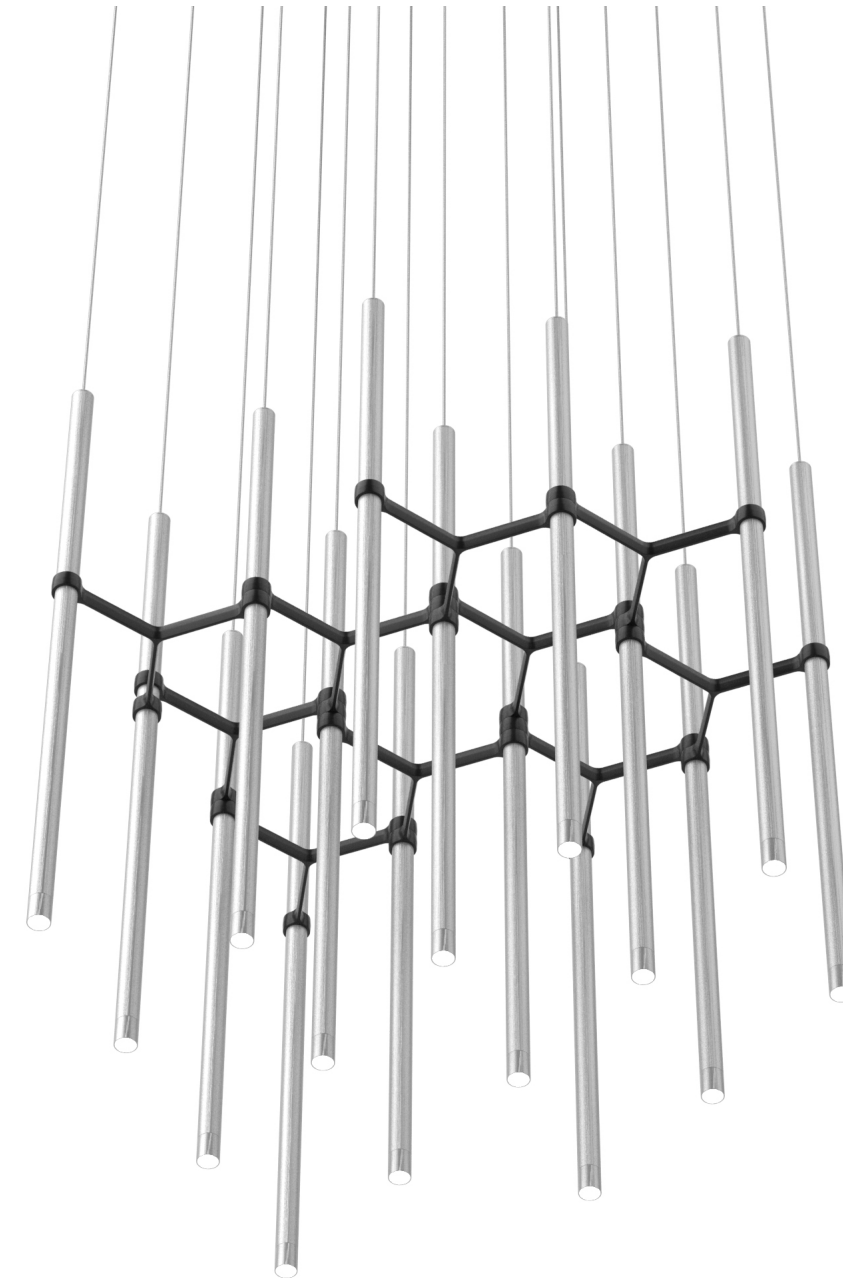

# 16 x 500MM TUBES

## Bill of Materials

Item	Model #	Qty	Description
A	D201028-XX-XX-XX-XX	16	Metropolis LED Tube 500 - Suspension - 500mm / 19 11/16" - 3.65W LED - 700mA - 3000K / 4000K - Finish Black / Bronze / Industrial - Optics 12° / 28° / 44° - Cable Black / Transparent
B	D209003-XX	16	Metropolis - Recessed Socket for remote application of power supply unit - Finish Black / White
C	DVO0500700TD+ENCP9	2	Driver TRP 700mA Max 50W With Metal Enclosure
D	D209000-XX	10	Metropolis - Y-Connector - Finish Black / Bronze / Industrial

# 10 x 500MM TUBES

## Bill of Materials

Item	Model #	Qty	Description
A	D201028-XX-XX-XX-XX	10	Metropolis LED Tube 500 - Suspension - 500mm / 19 11/16" - 3.65W LED - 700mA - 3000K / 4000K - Finish Black / Bronze / Industrial - Optics 12° / 28° / 44° - Cable Black / Transparent
B	D209003-XX	10	Metropolis - Recessed Socket for remote application of power supply unit - Finish Black / White
C	DVO0500700TD +ENCP9	1	Driver TRP 700mA Max 50W With Metal Enclosure
D	D209000-XX	8	Metropolis - Y-Connector - Finish Black / Bronze / Industrial