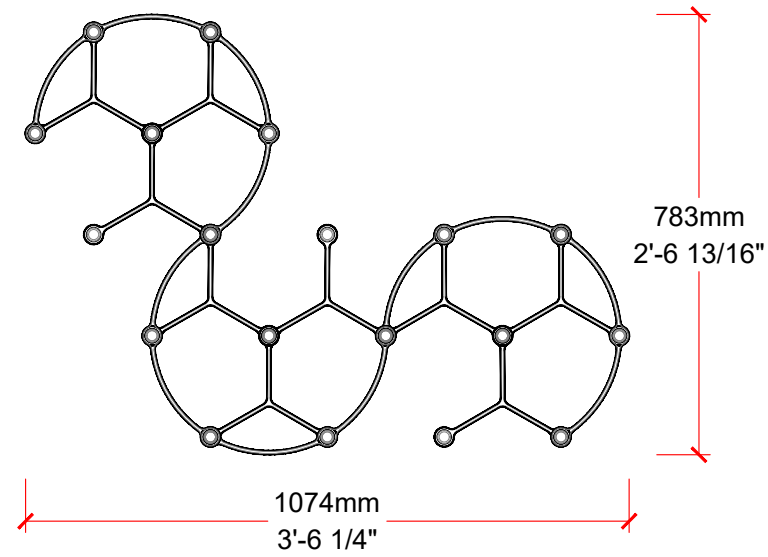

## 33 x 500MM TUBES

## 12 x 500MM TUBES

## 12 x 500MM TUBES

Perspective View - Black Tubes / Black cables / Industrial C-Connectors

# 19 x 500MM TUBES