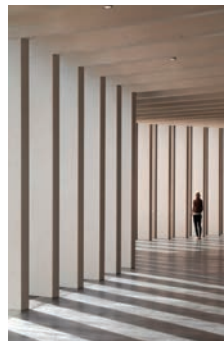

<https://www.dezeen.com/2014/10/27/mx_si-contemporary-art-museum-gosta-serlachius-extension-finland-wooden-facade/>