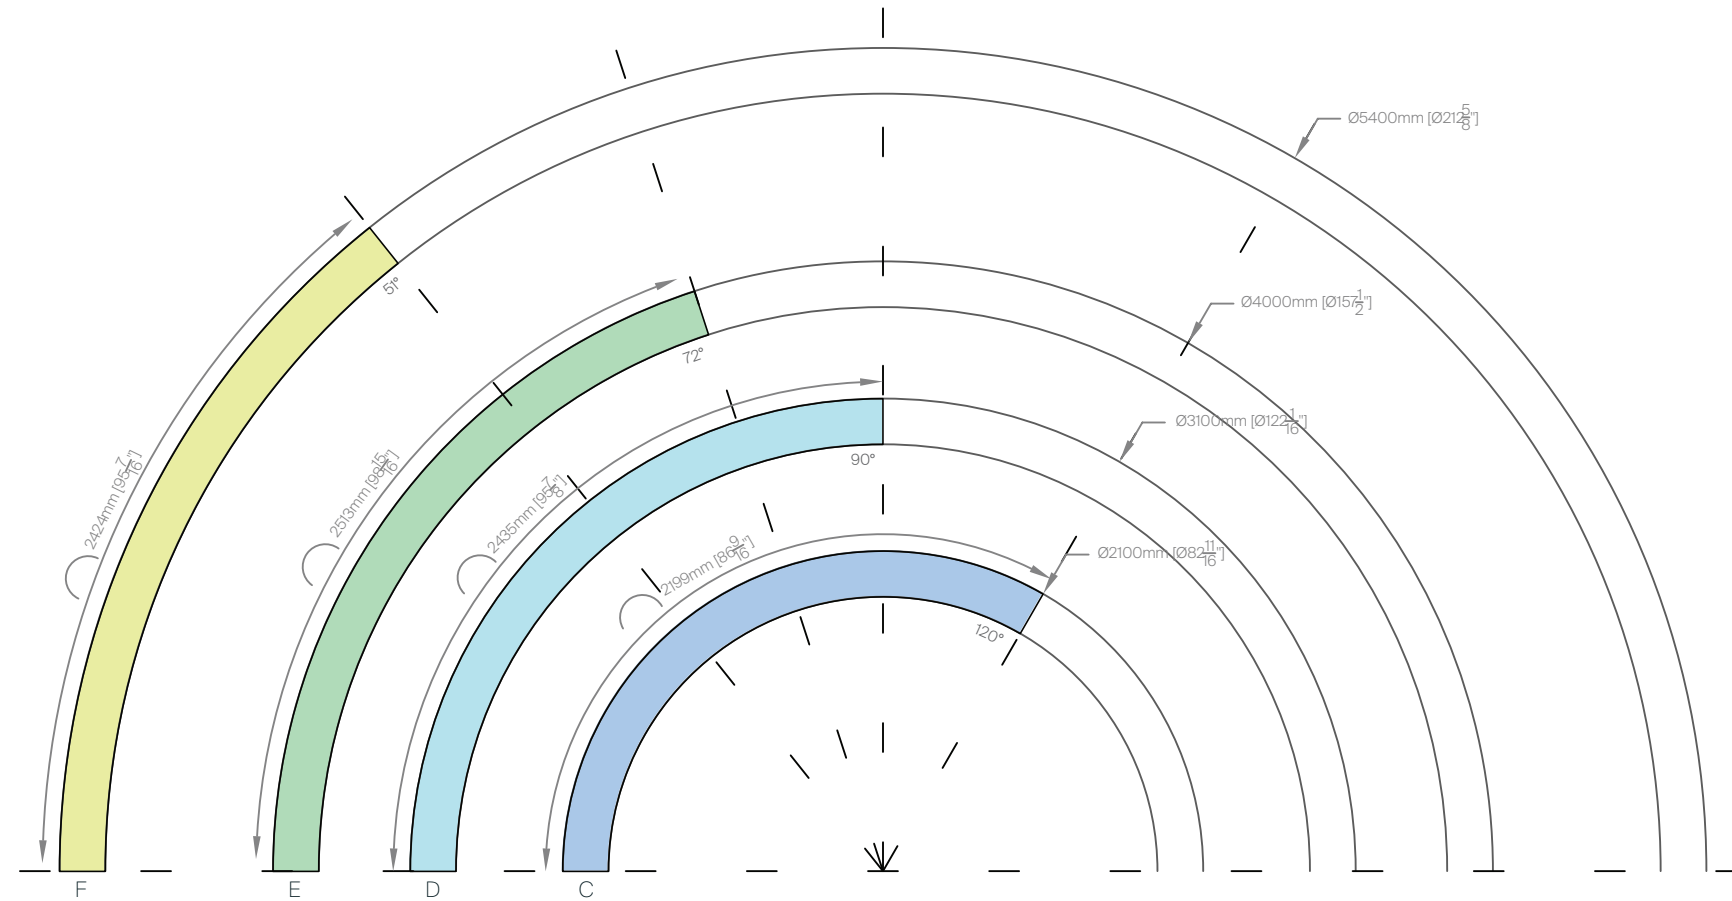

06

CONFIGURATION C

07

CONFIGURATION D

08

CONFIGURATION E

09

COLOR FINISH CHART

10

SUPER-G SUSPENSION

COMPONENTS

Super-G Suspension

A: 1150mm
L30253- / L30531-
B: 1750mm
L30255- / L30533-

C: Ø2100mm | 120°
L30245- / L30535-
D: Ø3100mm | 90°
L30247- / L30537-
E: Ø4000mm | 72°
L30249- / L30539-
F: Ø5400mm | 51°
L30251- / L30541-

G: Round End Cap
L38115-
H: Flat End Cap
L38346-
I: 3 Way Crossing
L38151-

SUPER-G SUSPENSION

CONFIGURATION A

CONFIGURATION A

Finishes: BLS - Blue Sky

Bill of Materials

Item	Model #	Qty	Description
A	L30245-DV-XX-XX	9	Super-G - Ø2100 120° Curve - Suspension - Direct - 35.4W LED - 3000K / 3500K / 4000K - 0-10V Dimming - Opal - 29 Finishes.
B	L38117-XX	18	Super-G - Suspension Cable - 2000mm - 29 Finishes.
C	L39014-XX	1	Super-G - Power Feed 5x0.75 - 2000mm - 29 Finishes.

Bill of Materials

Item	Model #	Qty	Description
A	L30245-DV-XX-XX	3	Super-G - Ø2100 120° Curve - Suspension - Direct - 35.4W LED - 3000K / 3500K / 4000K - 0-10V Dimming - Opal - 29 Finishes.
B	L38151-DV-XX-XX	1	Super-G - Crossing - Suspension - Direct - 9.9W LED - 3000K / 3500K / 4000K - 0-10V Dimming - Opal - 29 Finishes.
C	L38117-XX	9	Super-G - Suspension Cable - 2000mm - 29 Finishes.
D	L39014-XX	1	Super-G - Power Feed 5x0.75 - 2000mm - 29 Finishes.
E	L38346-XX	3	Super-G - Flat End Cap - 29 Finishes.