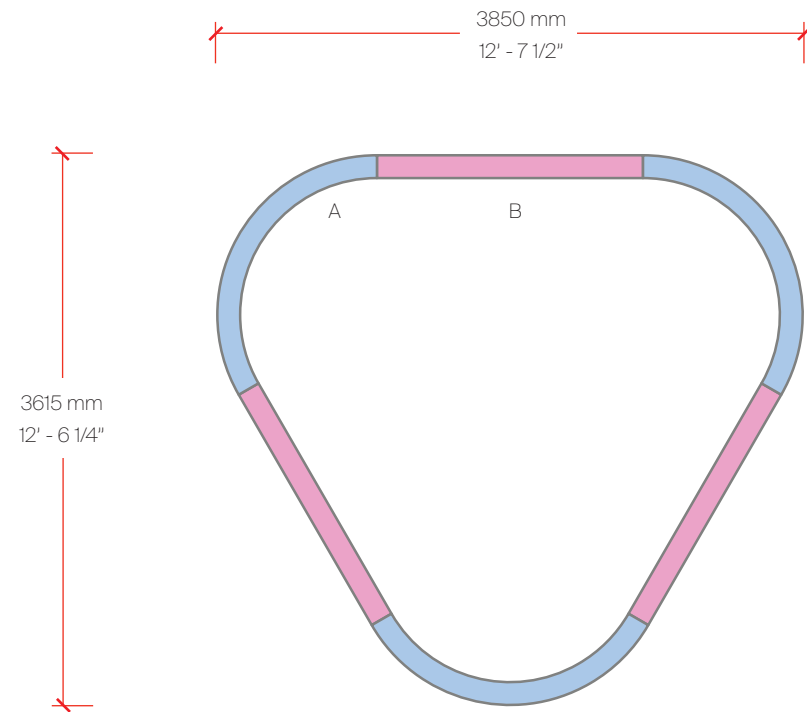

10

SUPER-G SUSPENSION

COMPONENTS

Super-G Suspension

A: 1150mm
L30253- / L30531-
B: 1750mm
L30255- / L30533-

C: Ø2100mm | 120°
L30245- / L30535-
D: Ø3100mm | 90°
L30247- / L30537-
E: Ø4000mm | 72°
L30249- / L30539-
F: Ø5400mm | 51°
L30251- / L30541-

G: Round End Cap
L38115-
H: Flat End Cap
L38346-
I: 3 Way Crossing
L38151-

SUPER-G SUSPENSION

CONFIGURATION A

CONFIGURATION A

Finishes: BLS - Blue Sky

Bill of Materials

Item	Model #	Qty	Description
A	L30245-DV-XX-XX	9	Super-G - Ø2100 120° Curve - Suspension - Direct - 35.4W LED - 3000K / 3500K / 4000K - 0-10V Dimming - Opal - 29 Finishes.
B	L38117-XX	18	Super-G - Suspension Cable - 2000mm - 29 Finishes.
C	L39014-XX	1	Super-G - Power Feed 5x0.75 - 2000mm - 29 Finishes.

Complimentary designs to configuration A

* Contact factory to obtain bill of materials and formal quote for complimentary designs.

SUPER-G SUSPENSION

CONFIGURATION B

Bill of Materials

Item	Model #	Qty	Description
A	L30245-DV-XX-XX	3	Super-G - Ø2100 120° Curve - Suspension - Direct - 35.4W LED - 3000K / 3500K / 4000K - 0-10V Dimming - Opal - 29 Finishes.
B	L30255-DV-XX-XX	3	Super-G - 1750mm Straight - Suspension - Direct - 30.4W LED - 3000K / 3500K / 4000K - 0-10V Dimming - Opal - 29 Finishes.
C	L38117-XX	12	Super-G - Suspension Cable - 2000mm - 29 Finishes.
D	L39014-XX	1	Super-G - Power Feed 5x0.75 - 2000mm - 29 Finishes.