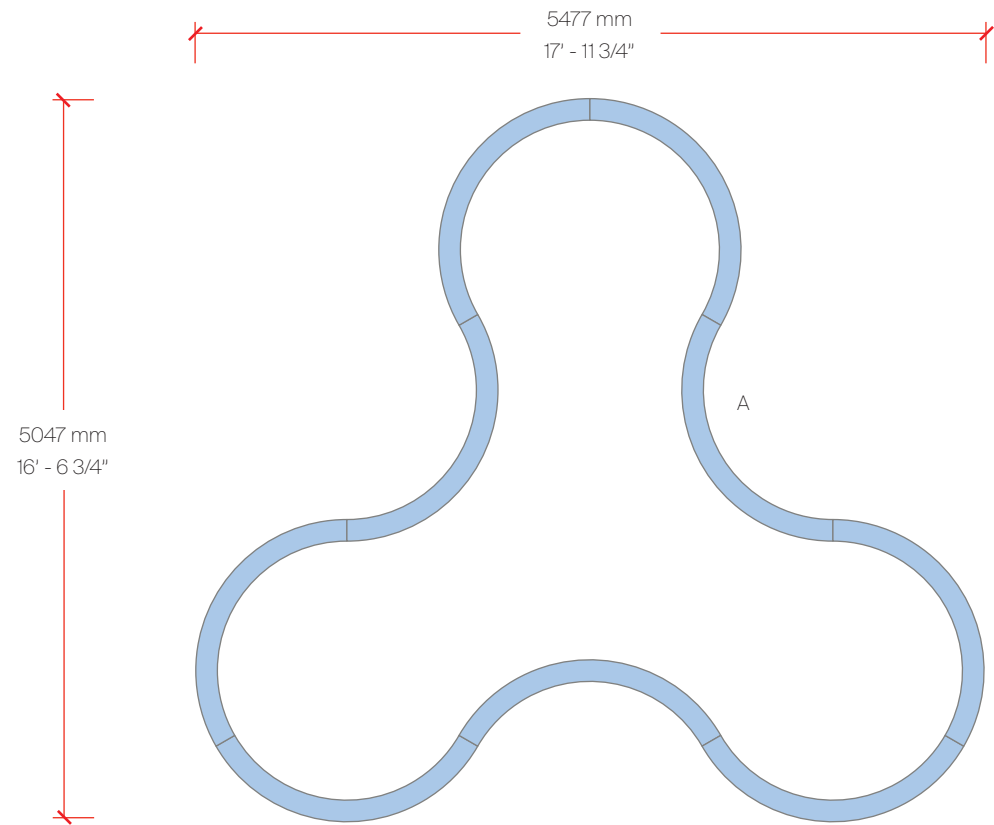

10

SUPER-G SUSPENSION

COMPONENTS

Super-G Suspension

A: 1150mm
L30253- / L30531-
B: 1750mm
L30255- / L30533-

C: Ø2100mm | 120°
L30245- / L30535-
D: Ø3100mm | 90°
L30247- / L30537-
E: Ø4000mm | 72°
L30249- / L30539-
F: Ø5400mm | 51°
L30251- / L30541-

G: Round End Cap
L38115-
H: Flat End Cap
L38346-
I: 3 Way Crossing
L38151-

SUPER-G SUSPENSION

CONFIGURATION A

CONFIGURATION A

Finishes: BLS - Blue Sky

Bill of Materials

Item	Model #	Qty	Description
A	L30245-DV-XX-XX	9	Super-G - Ø2100 120° Curve - Suspension - Direct - 35.4W LED - 3000K / 3500K / 4000K - 0-10V Dimming - Opal - 29 Finishes.
B	L38117-XX	18	Super-G - Suspension Cable - 2000mm - 29 Finishes.
C	L39014-XX	1	Super-G - Power Feed 5x0.75 - 2000mm - 29 Finishes.

Complimentary designs to configuration A

* Contact factory to obtain bill of materials and formal quote for complimentary designs.

SUPER-G SUSPENSION

CONFIGURATION B

Bill of Materials

Item	Model #	Qty	Description
A	L30245-DV-XX-XX	3	Super-G - Ø2100 120° Curve - Suspension - Direct - 35.4W LED - 3000K / 3500K / 4000K - 0-10V Dimming - Opal - 29 Finishes.
B	L30255-DV-XX-XX	3	Super-G - 1750mm Straight - Suspension - Direct - 30.4W LED - 3000K / 3500K / 4000K - 0-10V Dimming - Opal - 29 Finishes.
C	L38117-XX	12	Super-G - Suspension Cable - 2000mm - 29 Finishes.
D	L39014-XX	1	Super-G - Power Feed 5x0.75 - 2000mm - 29 Finishes.

Bill of Materials

Item	Model #	Qty	Description
A	L30245-DV-XX-XX	3	Super-G - Ø2100 120° Curve - Suspension - Direct - 35.4W LED - 3000K / 3500K / 4000K - 0-10V Dimming - Opal - 29 Finishes.
B	L38151-DV-XX-XX	1	Super-G - Crossing - Suspension - Direct - 9.9W LED - 3000K / 3500K / 4000K - 0-10V Dimming - Opal - 29 Finishes.
C	L38117-XX	9	Super-G - Suspension Cable - 2000mm - 29 Finishes.
D	L39014-XX	1	Super-G - Power Feed 5x0.75 - 2000mm - 29 Finishes.
E	L38346-XX	3	Super-G - Flat End Cap - 29 Finishes.