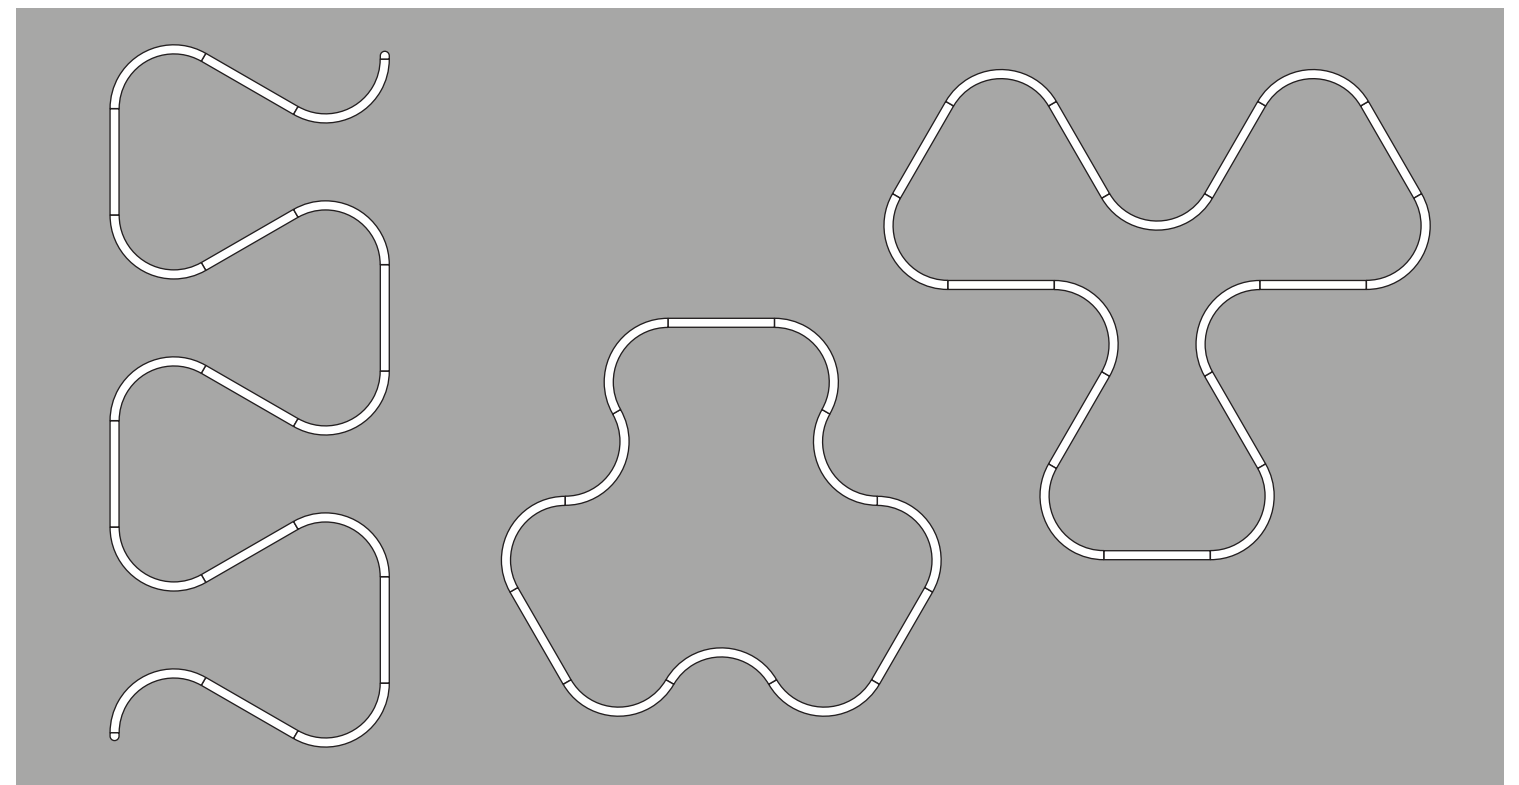

Complimentary designs to configuration B

* Contact factory to obtain bill of materials and formal quote for complimentary designs.