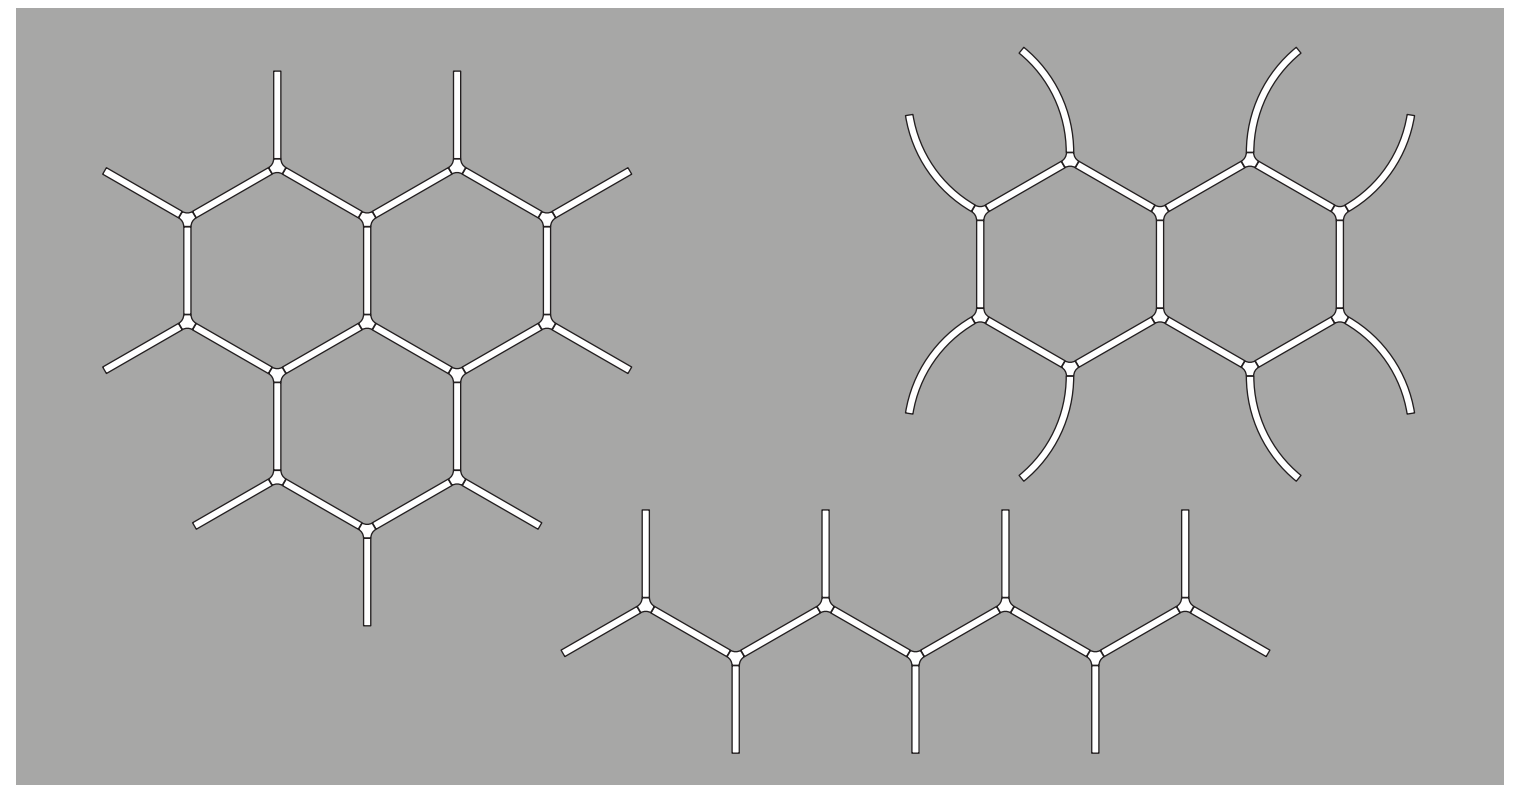

CONFIGURATION E

Finishes: FUP - Funky P.

Bill of Materials

Item	Model #	Qty	Description
A	L30255-DV-XX-XX	3	Super-G - 1750mm Straight - Suspension - Direct - 30.4W LED - 3000K / 3500K / 4000K - 0-10V Dimming - Opal - 29 Finishes.
B	L38151-DV-XX-XX	1	Super-G - Crossing - Suspension - Direct - 9.9W LED - 3000K / 3500K / 4000K - 0-10V Dimming - Opal - 29 Finishes.
C	L38117-XX	9	Super-G - Suspension Cable - 2000mm - 29 Finishes.
D	L39014-XX	1	Super-G - Power Feed 5x0.75 - 2000mm - 29 Finishes.
E	L38346-XX	3	Super-G - Flat End Cap - 29 Finishes.