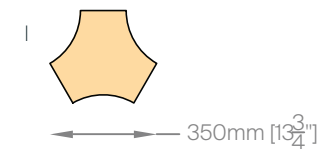

10

SUPER-G SUSPENSION

COMPONENTS

Super-G Suspension

A: 1150mm
L30253- / L30531-
B: 1750mm
L30255- / L30533-

C: Ø2100mm | 120°
L30245- / L30535-
D: Ø3100mm | 90°
L30247- / L30537-
E: Ø4000mm | 72°
L30249- / L30539-
F: Ø5400mm | 51°
L30251- / L30541-

G: Round End Cap
L38115-
H: Flat End Cap
L38346-
I: 3 Way Crossing
L38151-

SUPER-G SUSPENSION

CONFIGURATION A

CONFIGURATION A

Finishes: BLS - Blue Sky

Bill of Materials

Item	Model #	Qty	Description
A	L30245-DV-XX-XX	9	Super-G - Ø2100 120° Curve - Suspension - Direct - 35.4W LED - 3000K / 3500K / 4000K - 0-10V Dimming - Opal - 29 Finishes.
B	L38117-XX	18	Super-G - Suspension Cable - 2000mm - 29 Finishes.
C	L39014-XX	1	Super-G - Power Feed 5x0.75 - 2000mm - 29 Finishes.