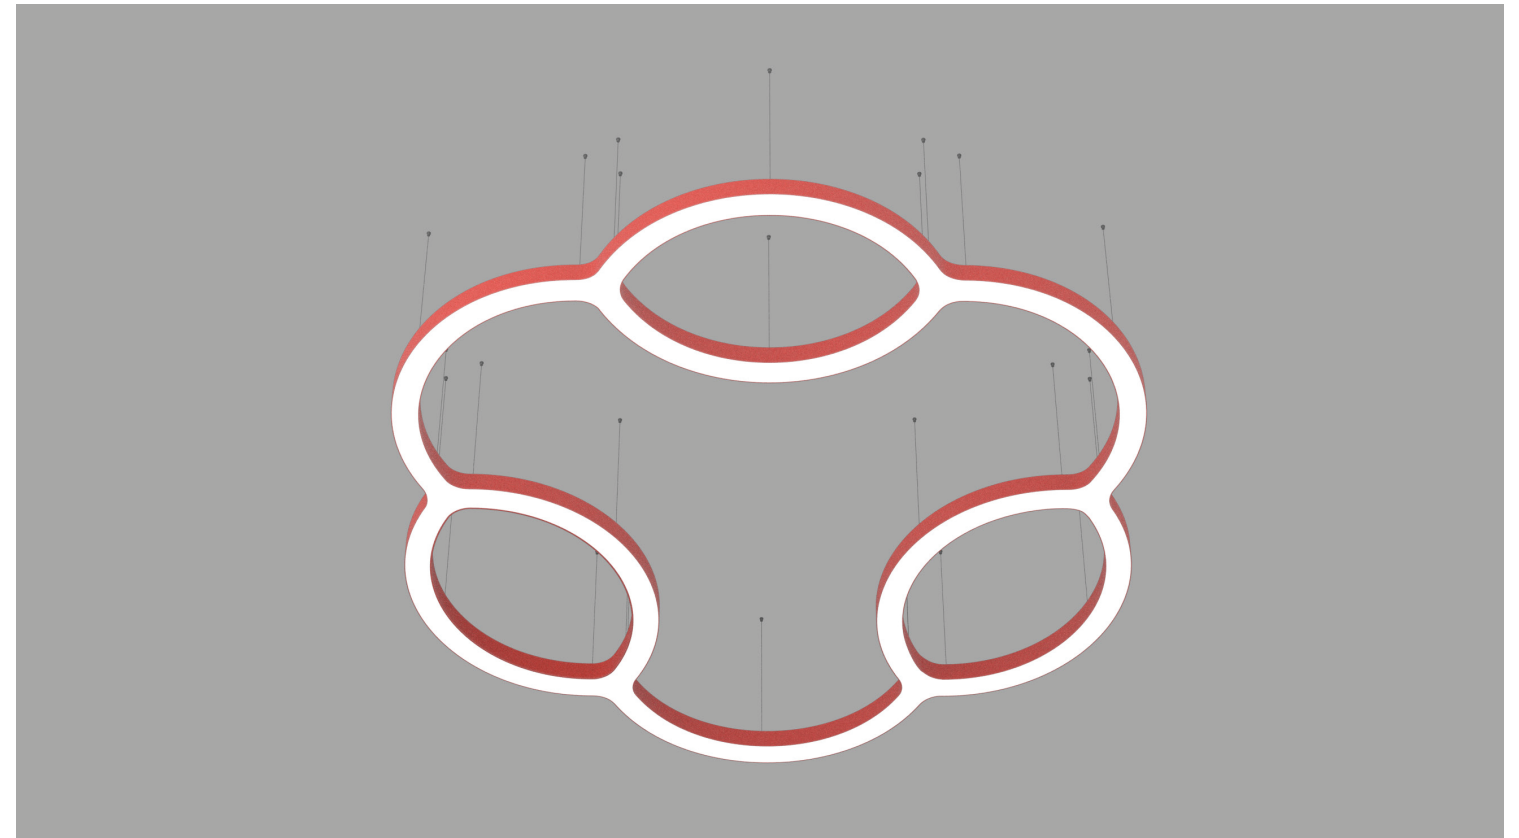

Finishes: KIA - Kissing Aphrodite