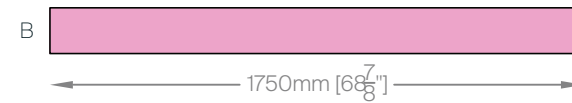

G: Round End Cap
L38115-
H: Flat End Cap
L38346-
I: 3 Way Crossing
L38151-

SUPER-G SUSPENSION

CONFIGURATION A

CONFIGURATION A

Finishes: BLS - Blue Sky

Bill of Materials

Item	Model #	Qty	Description
A	L30245-DV-XX-XX	9	Super-G - Ø2100 120° Curve - Suspension - Direct - 35.4W LED - 3000K / 3500K / 4000K - 0-10V Dimming - Opal - 29 Finishes.
B	L38117-XX	18	Super-G - Suspension Cable - 2000mm - 29 Finishes.
C	L39014-XX	1	Super-G - Power Feed 5x0.75 - 2000mm - 29 Finishes.