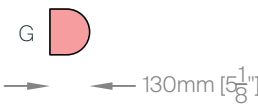

10

SUPER-G SUSPENSION

COMPONENTS

Super-G Suspension

A: 1150mm
L30253- / L30531-
B: 1750mm
L30255- / L30533-

C: Ø2100mm | 120°
L30245- / L30535-
D: Ø3100mm | 90°
L30247- / L30537-
E: Ø4000mm | 72°
L30249- / L30539-
F: Ø5400mm | 51°
L30251- / L30541-

G: Round End Cap
L38115-
H: Flat End Cap
L38346-
I: 3 Way Crossing
L38151-

SUPER-G SUSPENSION

CONFIGURATION A

CONFIGURATION A

Finishes: BLS - Blue Sky

Bill of Materials

Item	Model #	Qty	Description
A	L30245-DV-XX-XX	9	Super-G - Ø2100 120° Curve - Suspension - Direct - 35.4W LED - 3000K / 3500K / 4000K - 0-10V Dimming - Opal - 29 Finishes.
B	L38117-XX	18	Super-G - Suspension Cable - 2000mm - 29 Finishes.
C	L39014-XX	1	Super-G - Power Feed 5x0.75 - 2000mm - 29 Finishes.