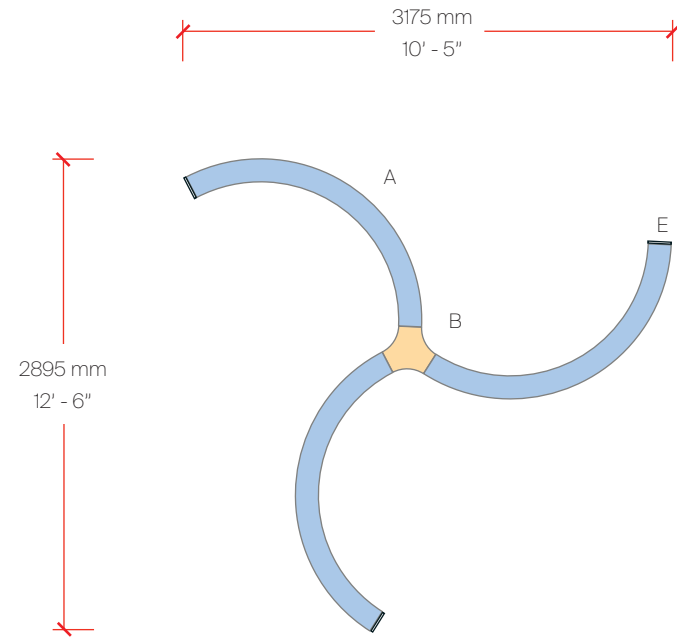

G: Round End Cap
L38115-
H: Flat End Cap
L38346-
I: 3 Way Crossing
L38151-

SUPER-G SUSPENSION

CONFIGURATION A

CONFIGURATION A

Finishes: BLS - Blue Sky

Bill of Materials

Item	Model #	Qty	Description
A	L30245-DV-XX-XX	9	Super-G - Ø2100 120° Curve - Suspension - Direct - 35.4W LED - 3000K / 3500K / 4000K - 0-10V Dimming - Opal - 29 Finishes.
B	L38117-XX	18	Super-G - Suspension Cable - 2000mm - 29 Finishes.
C	L39014-XX	1	Super-G - Power Feed 5x0.75 - 2000mm - 29 Finishes.

Complimentary designs to configuration A

* Contact factory to obtain bill of materials and formal quote for complimentary designs.

SUPER-G SUSPENSION

CONFIGURATION B

Bill of Materials

Item	Model #	Qty	Description
A	L30245-DV-XX-XX	3	Super-G - Ø2100 120° Curve - Suspension - Direct - 35.4W LED - 3000K / 3500K / 4000K - 0-10V Dimming - Opal - 29 Finishes.
B	L30255-DV-XX-XX	3	Super-G - 1750mm Straight - Suspension - Direct - 30.4W LED - 3000K / 3500K / 4000K - 0-10V Dimming - Opal - 29 Finishes.
C	L38117-XX	12	Super-G - Suspension Cable - 2000mm - 29 Finishes.
D	L39014-XX	1	Super-G - Power Feed 5x0.75 - 2000mm - 29 Finishes.

Bill of Materials

Item	Model #	Qty	Description
A	L30245-DV-XX-XX	3	Super-G - Ø2100 120° Curve - Suspension - Direct - 35.4W LED - 3000K / 3500K / 4000K - 0-10V Dimming - Opal - 29 Finishes.
B	L38151-DV-XX-XX	1	Super-G - Crossing - Suspension - Direct - 9.9W LED - 3000K / 3500K / 4000K - 0-10V Dimming - Opal - 29 Finishes.
C	L38117-XX	9	Super-G - Suspension Cable - 2000mm - 29 Finishes.
D	L39014-XX	1	Super-G - Power Feed 5x0.75 - 2000mm - 29 Finishes.
E	L38346-XX	3	Super-G - Flat End Cap - 29 Finishes.