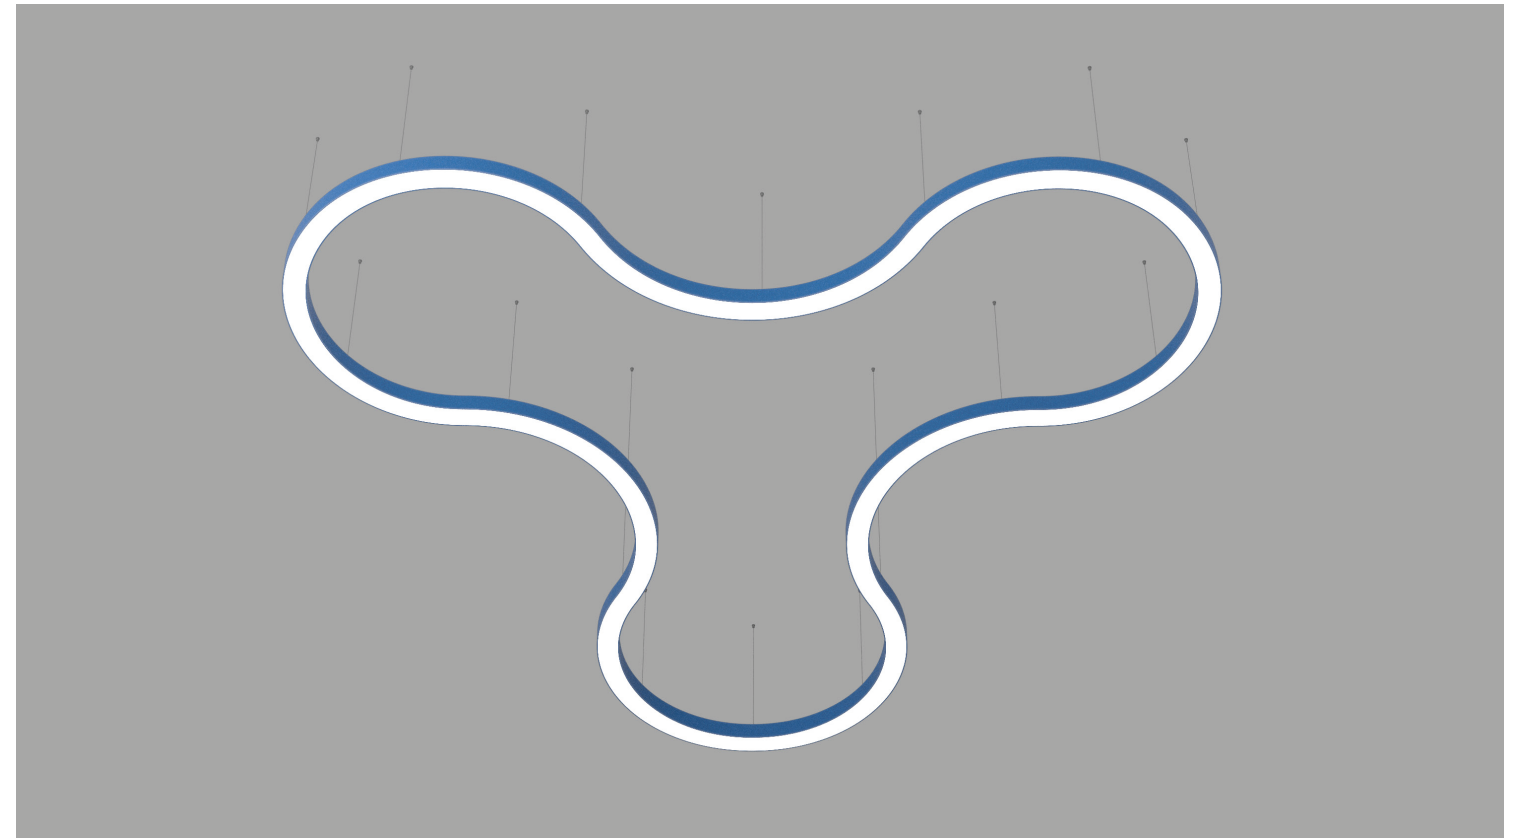

10

SUPER-G SUSPENSION

COMPONENTS

Super-G Suspension

A: 1150mm
L30253- / L30531-
B: 1750mm
L30255- / L30533-

C: Ø2100mm | 120°
L30245- / L30535-
D: Ø3100mm | 90°
L30247- / L30537-
E: Ø4000mm | 72°
L30249- / L30539-
F: Ø5400mm | 51°
L30251- / L30541-

G: Round End Cap
L38115-
H: Flat End Cap
L38346-
I: 3 Way Crossing
L38151-

SUPER-G SUSPENSION

CONFIGURATION A

CONFIGURATION A

Finishes: BLS - Blue Sky

Bill of Materials

Item	Model #	Qty	Description
A	L30245-DV-XX-XX	9	Super-G - Ø2100 120° Curve - Suspension - Direct - 35.4W LED - 3000K / 3500K / 4000K - 0-10V Dimming - Opal - 29 Finishes.
B	L38117-XX	18	Super-G - Suspension Cable - 2000mm - 29 Finishes.
C	L39014-XX	1	Super-G - Power Feed 5x0.75 - 2000mm - 29 Finishes.

Complimentary designs to configuration A

* Contact factory to obtain bill of materials and formal quote for complimentary designs.

SUPER-G SUSPENSION

CONFIGURATION B

Bill of Materials

Item	Model #	Qty	Description
A	L30245-DV-XX-XX	3	Super-G - Ø2100 120° Curve - Suspension - Direct - 35.4W LED - 3000K / 3500K / 4000K - 0-10V Dimming - Opal - 29 Finishes.
B	L30255-DV-XX-XX	3	Super-G - 1750mm Straight - Suspension - Direct - 30.4W LED - 3000K / 3500K / 4000K - 0-10V Dimming - Opal - 29 Finishes.
C	L38117-XX	12	Super-G - Suspension Cable - 2000mm - 29 Finishes.
D	L39014-XX	1	Super-G - Power Feed 5x0.75 - 2000mm - 29 Finishes.