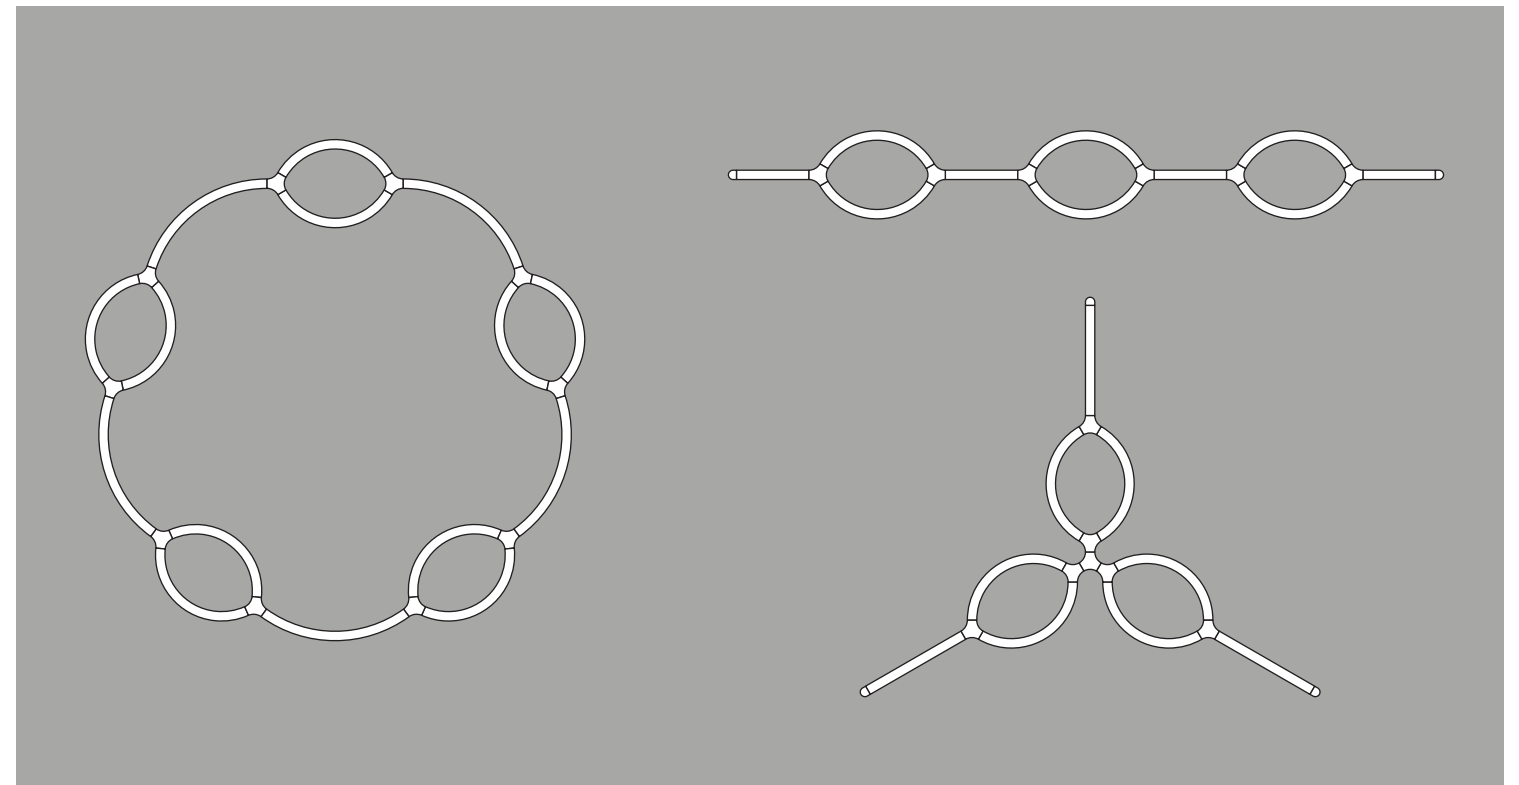

Complimentary designs to configuration D

* Contact factory to obtain bill of materials and formal quote for complimentary designs.