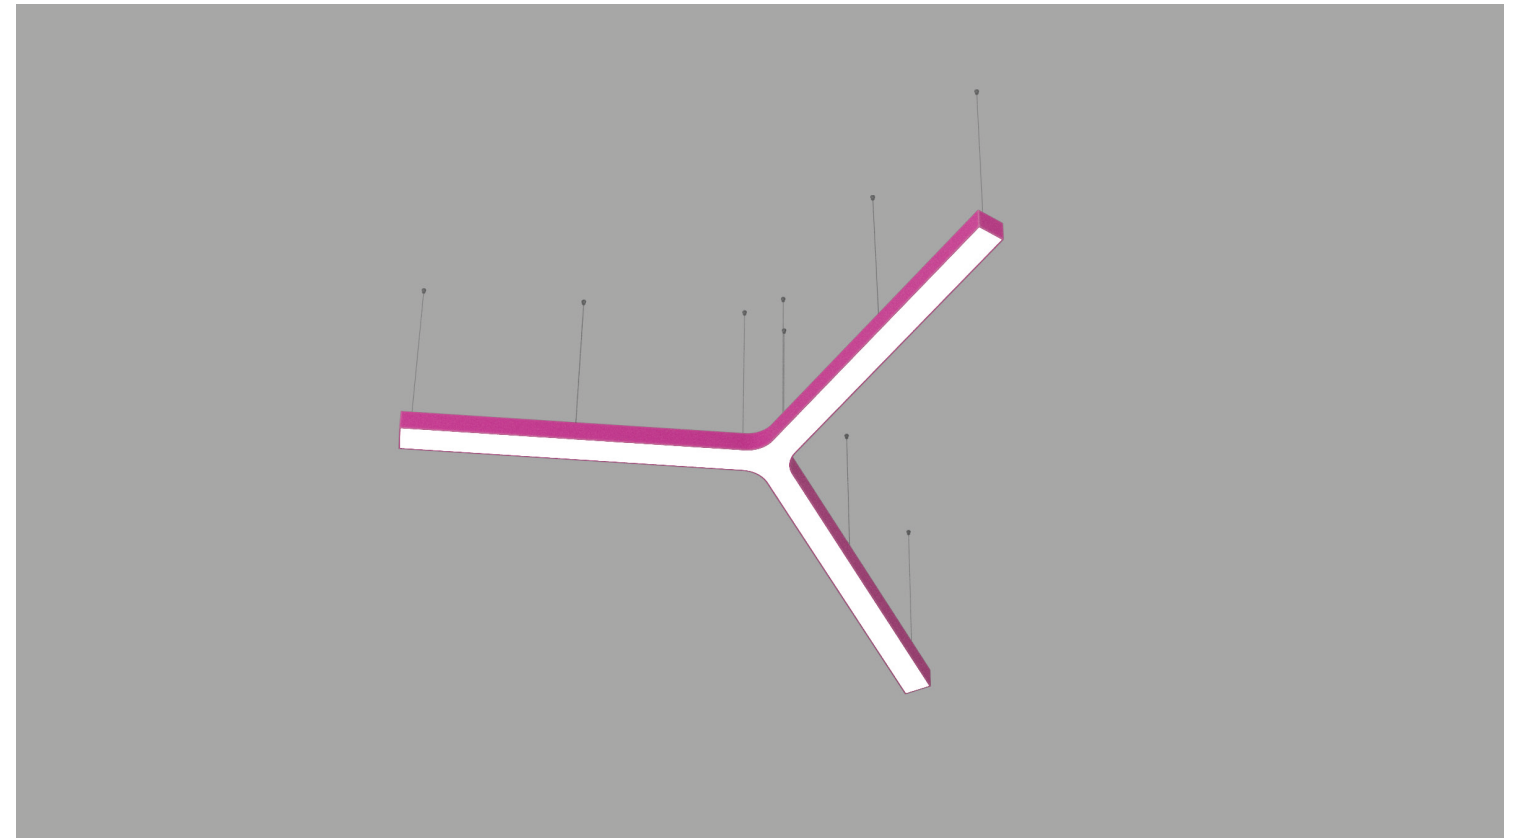

CONFIGURATION E

Finishes: FUP - Funky P.

Bill of Materials

Item	Model #	Qty	Description
A	L30255-DV-XX-XX	3	Super-G - 1750mm Straight - Suspension - Direct - 30.4W LED - 3000K / 3500K / 4000K - 0-10V Dimming - Opal - 29 Finishes.
B	L38151-DV-XX-XX	1	Super-G - Crossing - Suspension - Direct - 9.9W LED - 3000K / 3500K / 4000K - 0-10V Dimming - Opal - 29 Finishes.
C	L38117-XX	9	Super-G - Suspension Cable - 2000mm - 29 Finishes.
D	L39014-XX	1	Super-G - Power Feed 5x0.75 - 2000mm - 29 Finishes.
E	L38346-XX	3	Super-G - Flat End Cap - 29 Finishes.