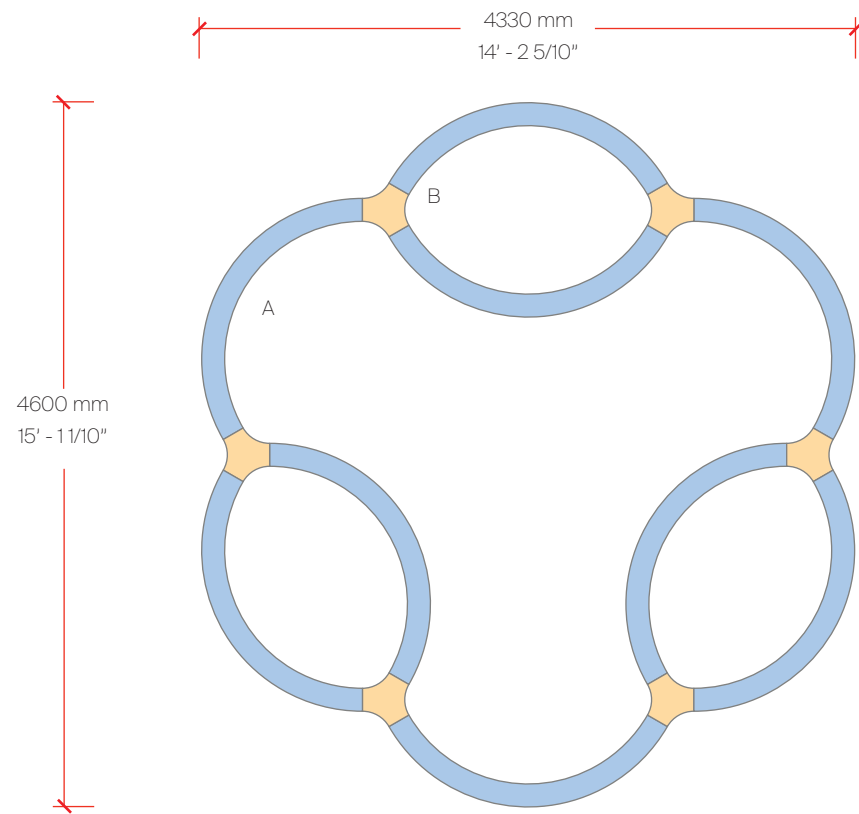

SUPER-G SUSPENSION

CONFIGURATION D

Bill of Materials

Item	Model #	Qty	Description
A	L30245-DV-XX-XX	9	Super-G - Ø2100 | 120° Curve - Suspension - Direct - 35.4W LED - 3000K / 3500K / 4000K - 0-10V Dimming - Opal - 29 Finishes.
B	L38151-DV-XX-XX	6	Super-G - Crossing - Suspension - Direct - 9.9W LED - 3000K / 3500K / 4000K - 0-10V Dimming - Opal - 29 Finishes.
C	L38117-XX	27	Super-G - Suspension Cable - 2000mm - 29 Finishes.
D	L39014-XX	1	Super-G - Power Feed 5x0.75 - 2000mm - 29 Finishes.

CONFIGURATION D