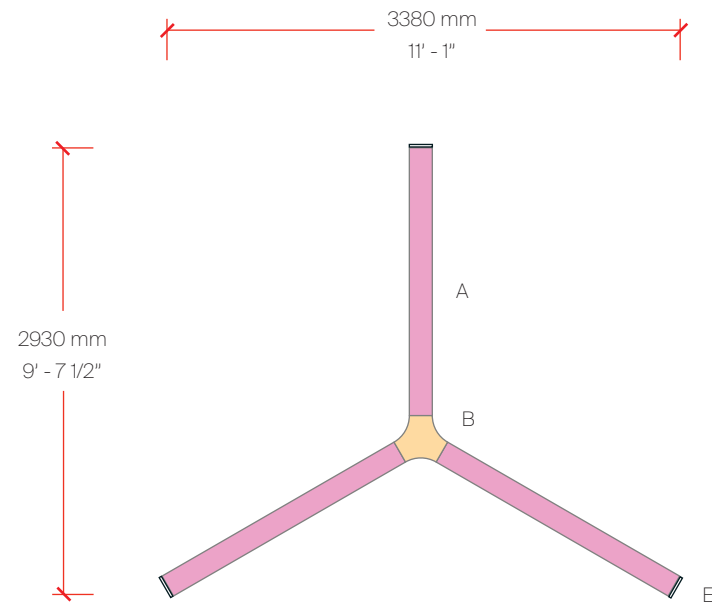

SUPER-G SUSPENSION

CONFIGURATION E