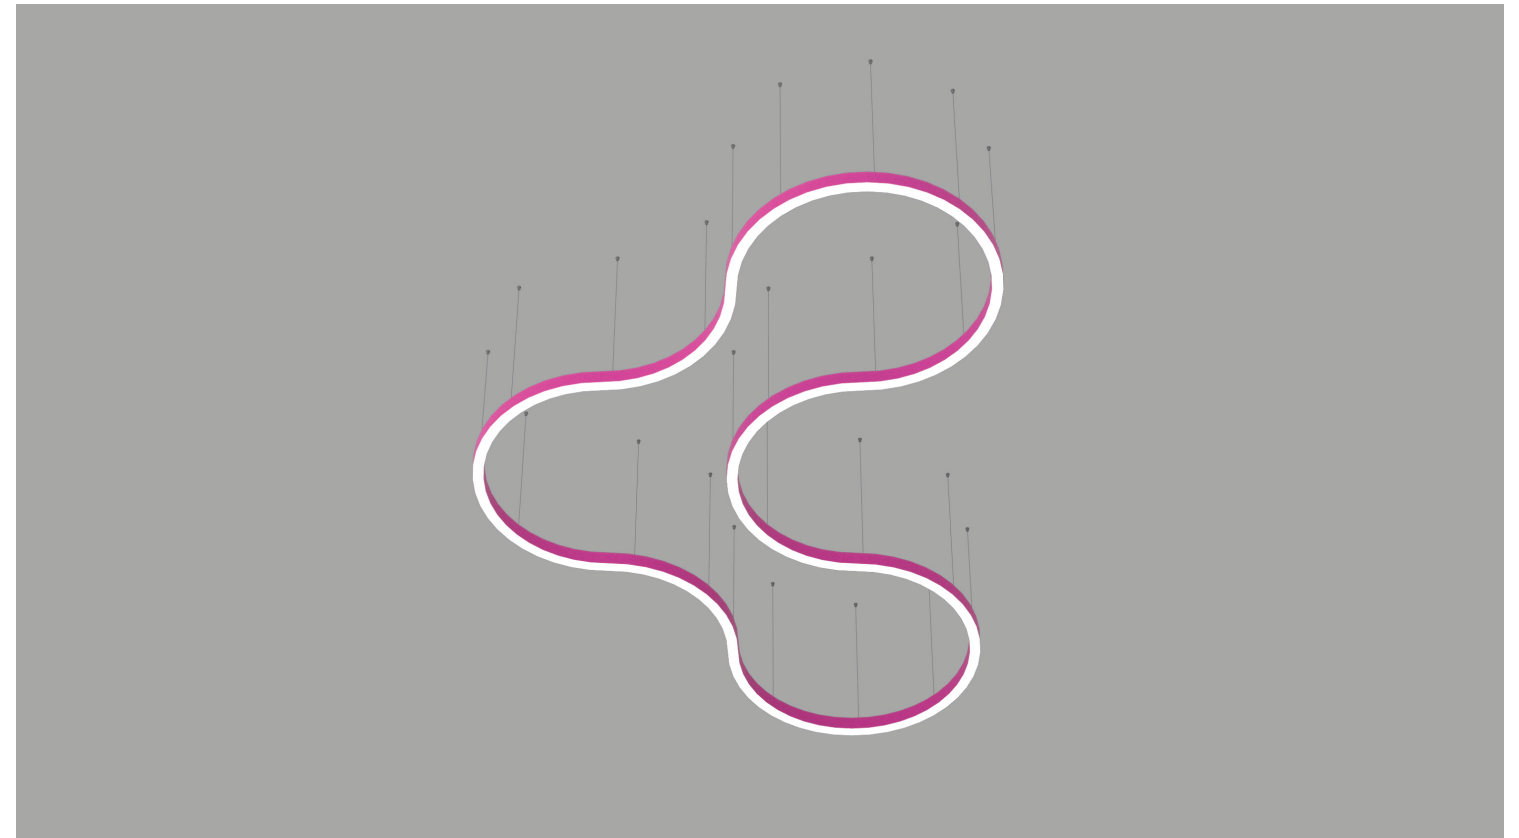

SUPER-G SLIM SUSPENSION

CONFIGURATION E

CONFIGURATION E

Finishes: FUP - Funky P.

Bill of Materials

Item	Model #	Qty	Description
A	L30607-DV-XX-XX	12	Super-G Slim - Ø1550mm 90° Curve - Suspension - Direct - 26.4W LED - 3000K / 3500K / 4000K - 0-10V Dimming - Opal - 29 Finishes.
B	L38545-XX	24	Super-G Slim - Suspension Cable - 2000mm - 29 Finishes.
C	L39017-XX	1	Super-G Slim - Power Feed 5x0.75 - 2000mm - 29 Finishes.