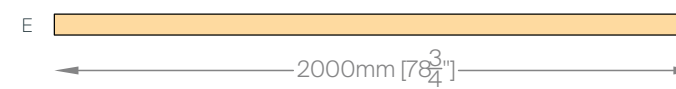

E: 2000mm
L30599- / L300089-

F: Ø800mm | 45°
L30601-

G: Ø800mm | 90°
L30603- / L300076-

H: Ø1550mm | 45°
L30605- / L300077-

I: Ø1550mm | 90°
L30607- / L300078-

J: Ø3000mm | 45°
L30609- / L300079-

K: Ø3000mm | 90°
L30611- / L300080-

L: Ø5200mm | 45°
L30613- / L300081-

M: End Cap
L38544-

SUPER-G SLIM SUSPENSION

CONFIGURATION A

CONFIGURATION A

Finishes: GOH - Golden Heart

Bill of Materials

Item	Model #	Qty	Description
A	L30613-DV-XX-XX	4	Super-G Slim - Ø5200mm 45° Curve - Suspension - Direct - 46.2W LED - 3000K / 3500K / 4000K - 0-10V Dimming - Opal - 29 Finishes.
B	L30605-DV-XX-XX	4	Super-G Slim - Ø1545mm 45° Curve - Suspension - Direct - 13.2W LED - 3000K / 3500K / 4000K - 0-10V Dimming - Opal - 29 Finishes.
C	L38545-XX	16	Super-G Slim - Suspension Cable - 2000mm - 29 Finishes.
D	L39017-XX	1	Super-G Slim - Power feed 5x0.75 - 2000mm - 29 Finishes.