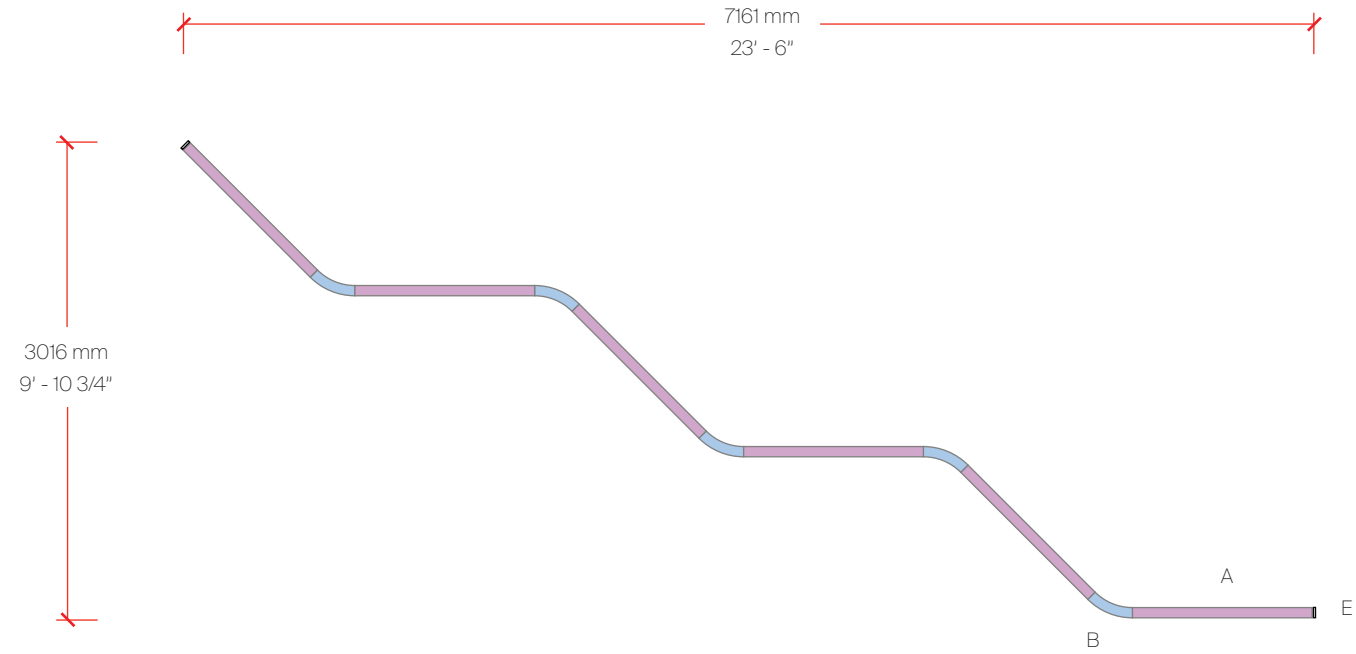

SUPER-G SLIM SUSPENSION

CONFIGURATION C