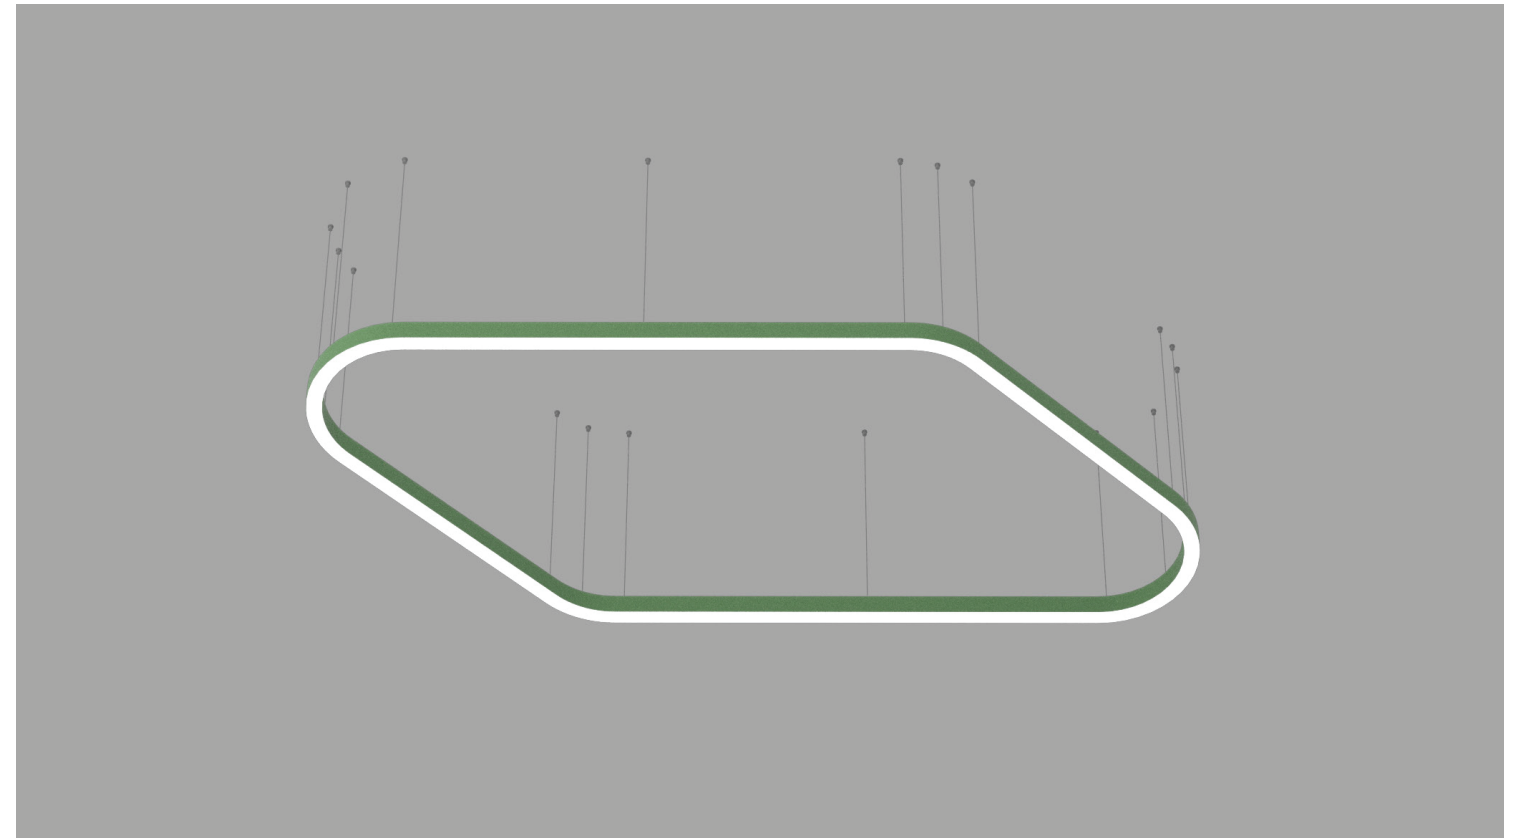

CONFIGURATION B

Finishes: UFT - Urban Forest

Bill of Materials

Item	Model #	Qty	Description
A	L30599-DV-XX-XX	2	Super-G Slim - 2000mm Straight - Suspension - Direct - 46.2W LED - 3000K / 3500K / 4000K - 0-10V Dimming - Opal - 29 Finishes.
B	L30603-DV-XX-XX	2	Super-G Slim - Ø800mm | 90° Curve - Suspension - Direct - 13.2W LED - 3000K / 3500K / 4000K - 0-10V Dimming - Opal - 29 Finishes.
C	L30597-DV-XX-XX	2	Super-G Slim - 1140mm Straight - Suspension - Direct - 26.4W LED - 3000K / 3500K / 4000K - 0-10V Dimming - Opal - 29 Finishes.
D	L30601-DV-XX-XX	4	Super-G Slim - Ø800mm | 45° Curve - Suspension - Direct - 6.6W LED - 3000K / 3500K / 4000K - 0-10V Dimming - Opal - 29 Finishes.
E	L38545-XX	18	Super-G Slim - Suspension Cable - 2000mm - 29 Finishes.
F	L39017-XX	1	Super-G Slim - Power Feed 5x0.75 - 2000mm - 29 Finishes.