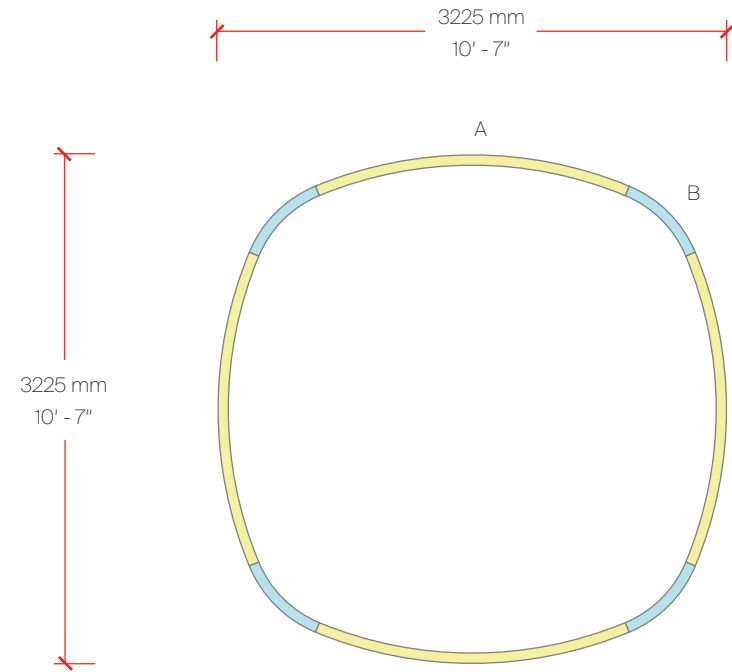

10

SUPER-G SLIM SUSPENSION

COMPONENTS

Super-G Slim Suspension

A: 860mm
L300082- / L300083-

B: 1140mm
L30597- / L300084-

C: 1420mm
L300085- / L300086-

D: 1720mm
L300087- / L300088-

E: 2000mm
L30599- / L300089-

F: Ø800mm | 45°
L30601-

G: Ø800mm | 90°
L30603- / L300076-

H: Ø1550mm | 45°
L30605- / L300077-

I: Ø1550mm | 90°
L30607- / L300078-

J: Ø3000mm | 45°
L30609- / L300079-

K: Ø3000mm | 90°
L30611- / L300080-

L: Ø5200mm | 45°
L30613- / L300081-

M: End Cap
L38544-

SUPER-G SLIM SUSPENSION

CONFIGURATION A

CONFIGURATION A

Finishes: GOH - Golden Heart

Bill of Materials

Item	Model #	Qty	Description
A	L30613-DV-XX-XX	4	Super-G Slim - Ø5200mm 45° Curve - Suspension - Direct - 46.2W LED - 3000K / 3500K / 4000K - 0-10V Dimming - Opal - 29 Finishes.
B	L30605-DV-XX-XX	4	Super-G Slim - Ø1545mm 45° Curve - Suspension - Direct - 13.2W LED - 3000K / 3500K / 4000K - 0-10V Dimming - Opal - 29 Finishes.
C	L38545-XX	16	Super-G Slim - Suspension Cable - 2000mm - 29 Finishes.
D	L39017-XX	1	Super-G Slim - Power feed 5x0.75 - 2000mm - 29 Finishes.

Bill of Materials

Item	Model #	Qty	Description
A	L30599-DV-XX-XX	2	Super-G Slim - 2000mm Straight - Suspension - Direct - 46.2W LED - 3000K / 3500K / 4000K - 0-10V Dimming - Opal - 29 Finishes.
B	L30603-DV-XX-XX	2	Super-G Slim - Ø800mm 90° Curve - Suspension - Direct - 13.2W LED - 3000K / 3500K / 4000K - 0-10V Dimming - Opal - 29 Finishes.
C	L30597-DV-XX-XX	2	Super-G Slim - 1140mm Straight - Suspension - Direct - 26.4W LED - 3000K / 3500K / 4000K - 0-10V Dimming - Opal - 29 Finishes.
D	L30601-DV-XX-XX	4	Super-G Slim - Ø800mm 45° Curve - Suspension - Direct - 6.6W LED - 3000K / 3500K / 4000K - 0-10V Dimming - Opal - 29 Finishes.
E	L38545-XX	18	Super-G Slim - Suspension Cable - 2000mm - 29 Finishes.
F	L39017-XX	1	Super-G Slim - Power Feed 5x0.75 - 2000mm - 29 Finishes.