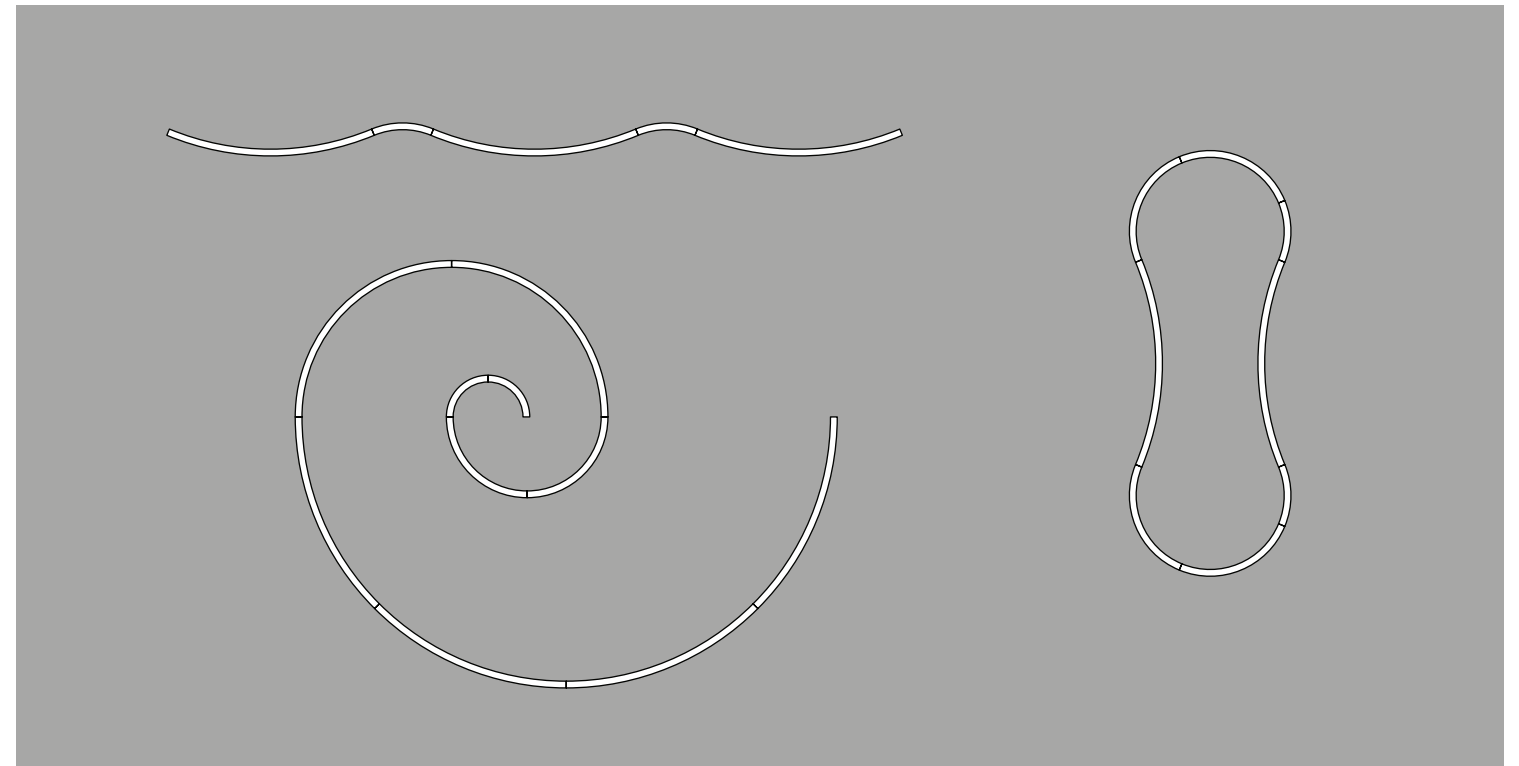

E: 2000mm
L30599- / L300089-

F: Ø800mm | 45°
L30601-

G: Ø800mm | 90°
L30603- / L300076-

H: Ø1550mm | 45°
L30605- / L300077-

I: Ø1550mm | 90°
L30607- / L300078-

J: Ø3000mm | 45°
L30609- / L300079-

K: Ø3000mm | 90°
L30611- / L300080-

L: Ø5200mm | 45°
L30613- / L300081-

M: End Cap
L38544-

SUPER-G SLIM SUSPENSION

CONFIGURATION A

CONFIGURATION A

Finishes: GOH - Golden Heart

Bill of Materials

Item	Model #	Qty	Description
A	L30613-DV-XX-XX	4	Super-G Slim - Ø5200mm 45° Curve - Suspension - Direct - 46.2W LED - 3000K / 3500K / 4000K - 0-10V Dimming - Opal - 29 Finishes.
B	L30605-DV-XX-XX	4	Super-G Slim - Ø1545mm 45° Curve - Suspension - Direct - 13.2W LED - 3000K / 3500K / 4000K - 0-10V Dimming - Opal - 29 Finishes.
C	L38545-XX	16	Super-G Slim - Suspension Cable - 2000mm - 29 Finishes.
D	L39017-XX	1	Super-G Slim - Power feed 5x0.75 - 2000mm - 29 Finishes.

Bill of Materials

Item	Model #	Qty	Description
A	L30599-DV-XX-XX	2	Super-G Slim - 2000mm Straight - Suspension - Direct - 46.2W LED - 3000K / 3500K / 4000K - 0-10V Dimming - Opal - 29 Finishes.
B	L30603-DV-XX-XX	2	Super-G Slim - Ø800mm 90° Curve - Suspension - Direct - 13.2W LED - 3000K / 3500K / 4000K - 0-10V Dimming - Opal - 29 Finishes.
C	L30597-DV-XX-XX	2	Super-G Slim - 1140mm Straight - Suspension - Direct - 26.4W LED - 3000K / 3500K / 4000K - 0-10V Dimming - Opal - 29 Finishes.
D	L30601-DV-XX-XX	4	Super-G Slim - Ø800mm 45° Curve - Suspension - Direct - 6.6W LED - 3000K / 3500K / 4000K - 0-10V Dimming - Opal - 29 Finishes.
E	L38545-XX	18	Super-G Slim - Suspension Cable - 2000mm - 29 Finishes.
F	L39017-XX	1	Super-G Slim - Power Feed 5x0.75 - 2000mm - 29 Finishes.