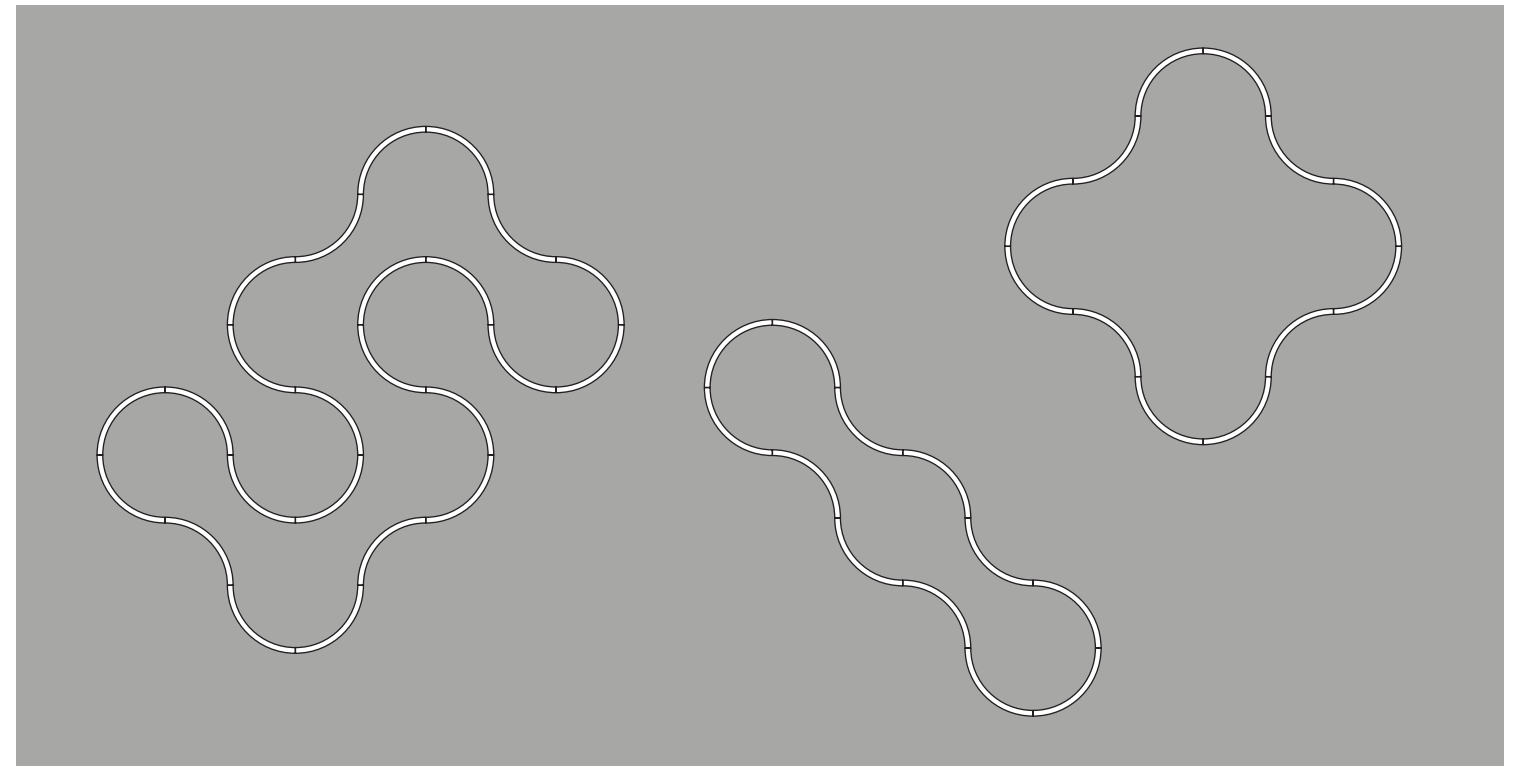

SUPER-G SLIM SUSPENSION

CONFIGURATION E

CONFIGURATION E

Finishes: FUP - Funky P.

Bill of Materials

Item	Model #	Qty	Description
A	L30607-DV-XX-XX	12	Super-G Slim - Ø1550mm 90° Curve - Suspension - Direct - 26.4W LED - 3000K / 3500K / 4000K - 0-10V Dimming - Opal - 29 Finishes.
B	L38545-XX	24	Super-G Slim - Suspension Cable - 2000mm - 29 Finishes.
C	L39017-XX	1	Super-G Slim - Power Feed 5x0.75 - 2000mm - 29 Finishes.