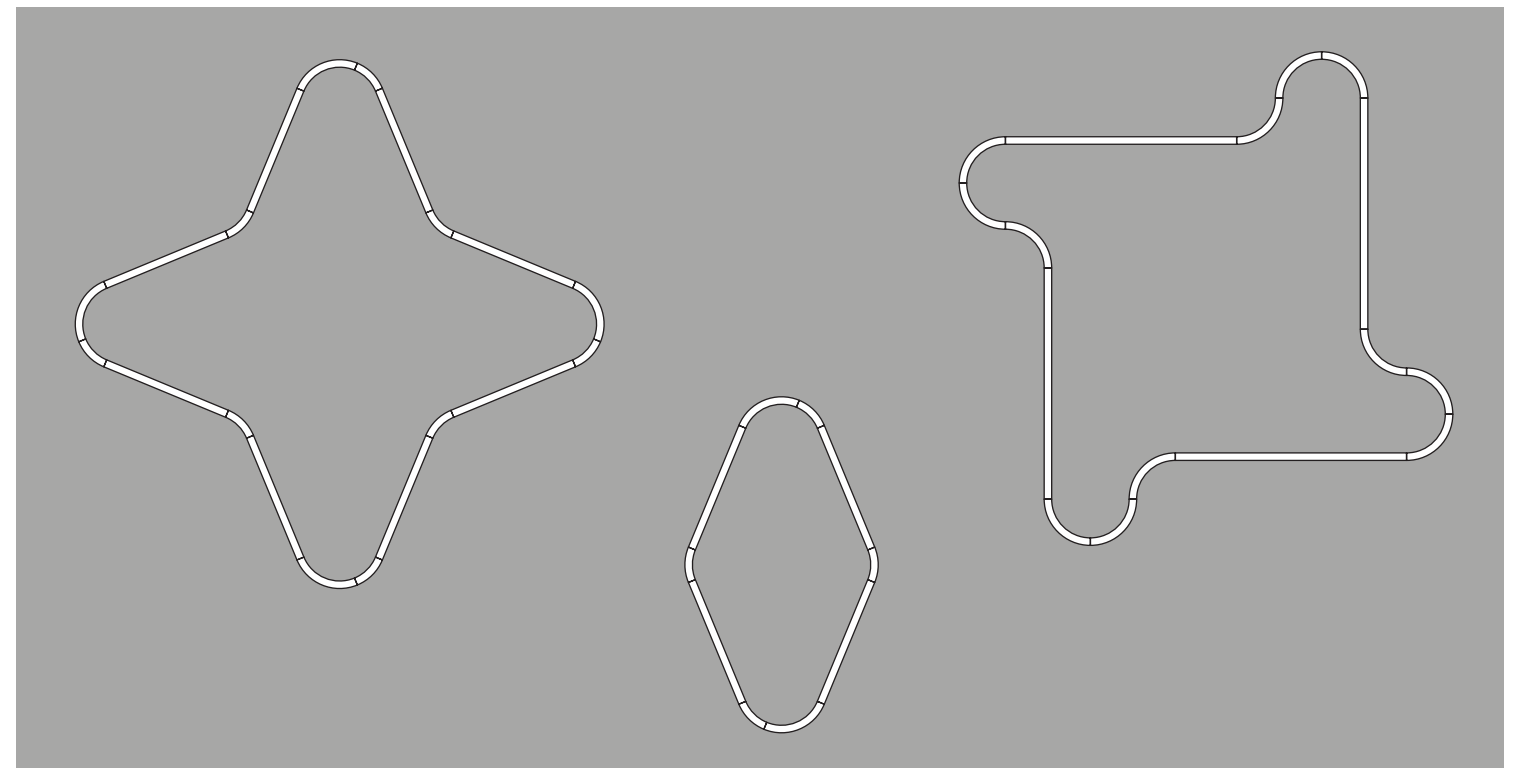

Complimentary designs to configuration B

* Contact factory to obtain bill of materials and formal quote for complimentary designs.