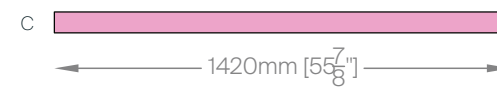

E: 2000mm
L30599- / L300089-

F: Ø800mm | 45°
L30601-

G: Ø800mm | 90°
L30603- / L300076-

H: Ø1550mm | 45°
L30605- / L300077-

I: Ø1550mm | 90°
L30607- / L300078-

J: Ø3000mm | 45°
L30609- / L300079-

K: Ø3000mm | 90°
L30611- / L300080-

L: Ø5200mm | 45°
L30613- / L300081-

M: End Cap
L38544-

SUPER-G SLIM SUSPENSION

CONFIGURATION A

CONFIGURATION A

Finishes: GOH - Golden Heart

Bill of Materials

Item	Model #	Qty	Description
A	L30613-DV-XX-XX	4	Super-G Slim - Ø5200mm 45° Curve - Suspension - Direct - 46.2W LED - 3000K / 3500K / 4000K - 0-10V Dimming - Opal - 29 Finishes.
B	L30605-DV-XX-XX	4	Super-G Slim - Ø1545mm 45° Curve - Suspension - Direct - 13.2W LED - 3000K / 3500K / 4000K - 0-10V Dimming - Opal - 29 Finishes.
C	L38545-XX	16	Super-G Slim - Suspension Cable - 2000mm - 29 Finishes.
D	L39017-XX	1	Super-G Slim - Power feed 5x0.75 - 2000mm - 29 Finishes.