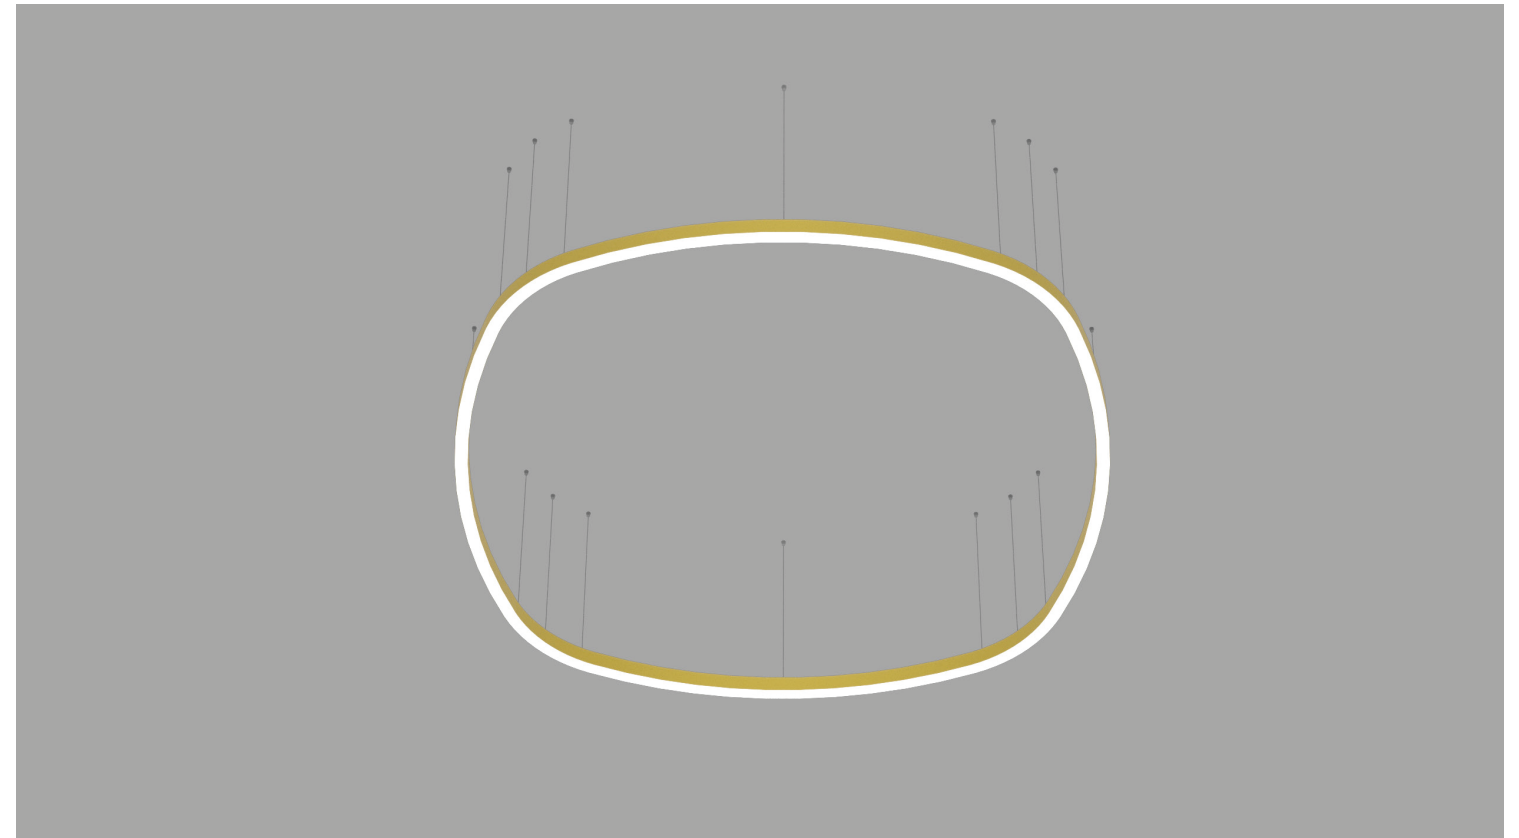

10

SUPER-G SLIM SUSPENSION

COMPONENTS

Super-G Slim Suspension

A: 860mm
L300082- / L300083-

B: 1140mm
L30597- / L300084-

C: 1420mm
L300085- / L300086-

D: 1720mm
L300087- / L300088-

E: 2000mm
L30599- / L300089-

F: Ø800mm | 45°
L30601-

G: Ø800mm | 90°
L30603- / L300076-

H: Ø1550mm | 45°
L30605- / L300077-

I: Ø1550mm | 90°
L30607- / L300078-

J: Ø3000mm | 45°
L30609- / L300079-

K: Ø3000mm | 90°
L30611- / L300080-

L: Ø5200mm | 45°
L30613- / L300081-

M: End Cap
L38544-

SUPER-G SLIM SUSPENSION

CONFIGURATION A

CONFIGURATION A

Finishes: GOH - Golden Heart

Bill of Materials

Item	Model #	Qty	Description
A	L30613-DV-XX-XX	4	Super-G Slim - Ø5200mm 45° Curve - Suspension - Direct - 46.2W LED - 3000K / 3500K / 4000K - 0-10V Dimming - Opal - 29 Finishes.
B	L30605-DV-XX-XX	4	Super-G Slim - Ø1545mm 45° Curve - Suspension - Direct - 13.2W LED - 3000K / 3500K / 4000K - 0-10V Dimming - Opal - 29 Finishes.
C	L38545-XX	16	Super-G Slim - Suspension Cable - 2000mm - 29 Finishes.
D	L39017-XX	1	Super-G Slim - Power feed 5x0.75 - 2000mm - 29 Finishes.

Bill of Materials

Item	Model #	Qty	Description
A	L30599-DV-XX-XX	2	Super-G Slim - 2000mm Straight - Suspension - Direct - 46.2W LED - 3000K / 3500K / 4000K - 0-10V Dimming - Opal - 29 Finishes.
B	L30603-DV-XX-XX	2	Super-G Slim - Ø800mm 90° Curve - Suspension - Direct - 13.2W LED - 3000K / 3500K / 4000K - 0-10V Dimming - Opal - 29 Finishes.
C	L30597-DV-XX-XX	2	Super-G Slim - 1140mm Straight - Suspension - Direct - 26.4W LED - 3000K / 3500K / 4000K - 0-10V Dimming - Opal - 29 Finishes.
D	L30601-DV-XX-XX	4	Super-G Slim - Ø800mm 45° Curve - Suspension - Direct - 6.6W LED - 3000K / 3500K / 4000K - 0-10V Dimming - Opal - 29 Finishes.
E	L38545-XX	18	Super-G Slim - Suspension Cable - 2000mm - 29 Finishes.
F	L39017-XX	1	Super-G Slim - Power Feed 5x0.75 - 2000mm - 29 Finishes.