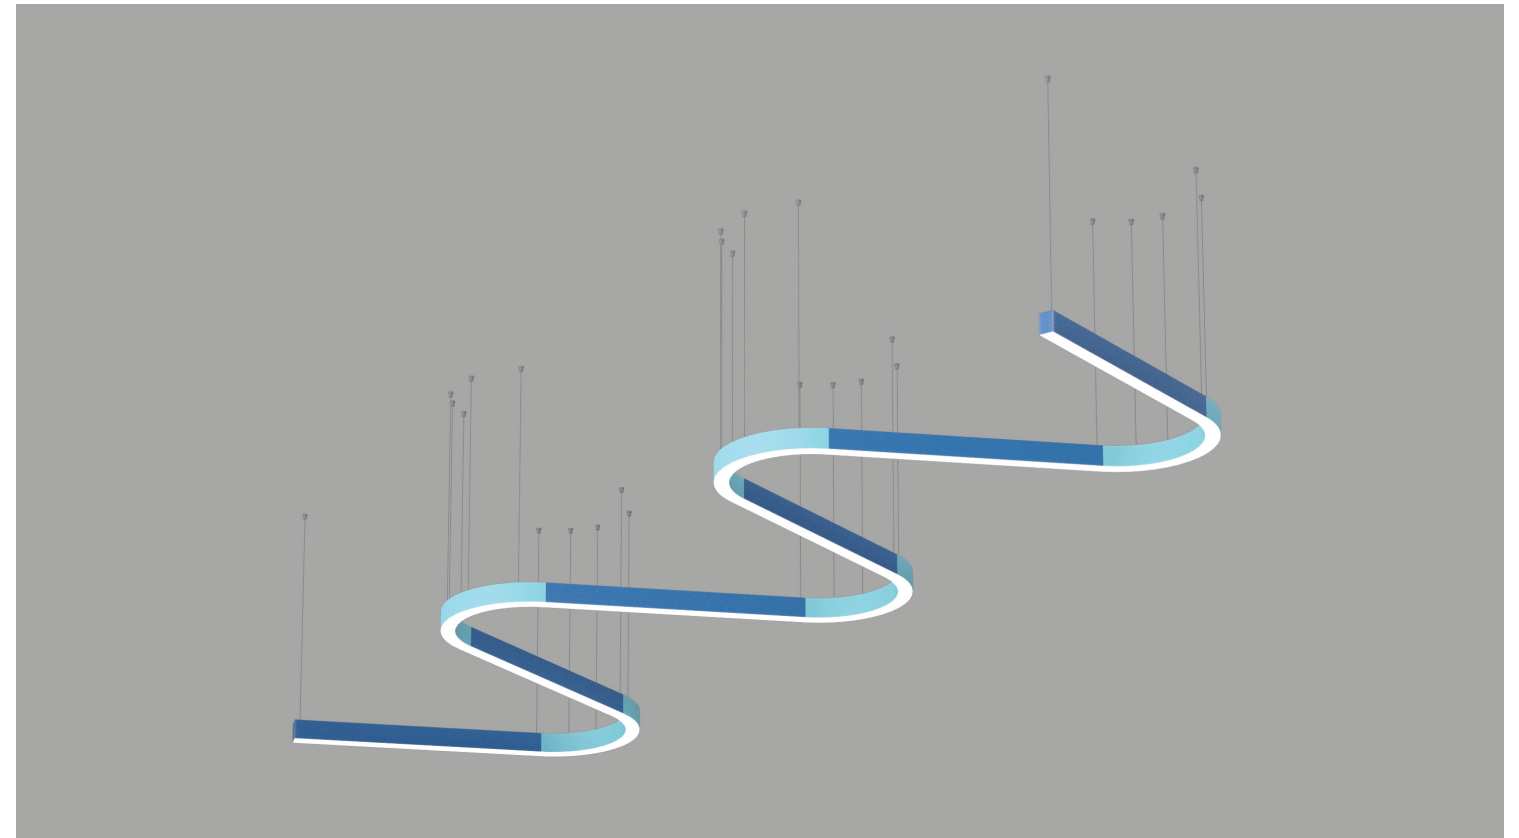

Finishes: POP and BLS - Poseidon's Paradise and Blue Sky