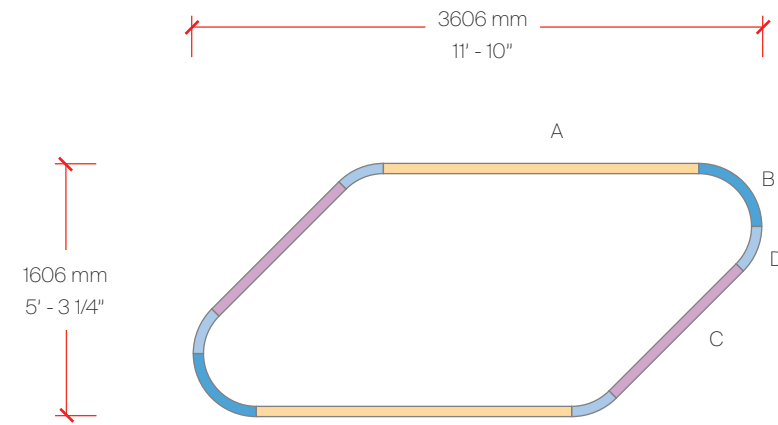

SUPER-G SLIM SUSPENSION

CONFIGURATION B