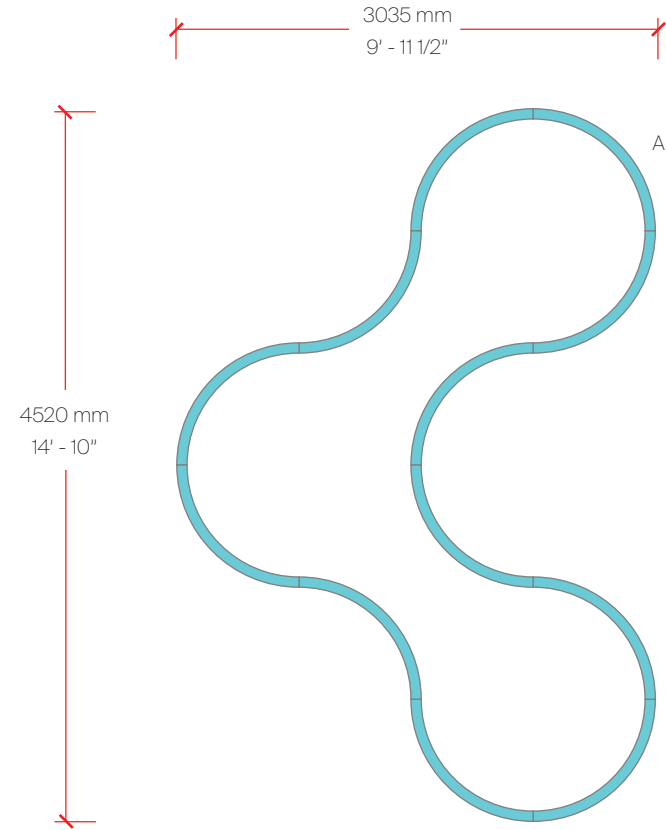

Bill of Materials

Item	Model #	Qty	Description
A	L30603-DV-XX-XX	5	Super-G Slim - Ø800mm 90° Curve - Suspension - Direct - 13.2W LED - 3000K / 3500K / 4000K - 0-10V Dimming - Opal - 29 Finishes.
B	L30597-DV-XX-XX	6	Super-G Slim - 1140mm Straight - Suspension - Direct - 26.4W LED - 3000K / 3500K / 4000K - 0-10V Dimming - Opal - 29 Finishes.
C	L30601-DV-XX-XX	5	Super-G Slim - Ø800mm 45° Curve - Suspension - Direct - 6.6W LED - 3000K / 3500K / 4000K - 0-10V Dimming - Opal - 29 Finishes.
D	L38545-XX	27	Super-G Slim - Suspension Cable - 2000mm - 29 Finishes.
E	L39017-XX	1	Super-G Slim - Power Feed 5x0.75 - 2000mm - 29 Finishes.
F	L38544-XX	2	Super-G Slim - Flat End Cap - 29 Finishes.

SUPER-G SLIM SUSPENSION

CONFIGURATION E

CONFIGURATION E

Finishes: FUP - Funky P.

Bill of Materials

Item	Model #	Qty	Description
A	L30607-DV-XX-XX	12	Super-G Slim - Ø1550mm 90° Curve - Suspension - Direct - 26.4W LED - 3000K / 3500K / 4000K - 0-10V Dimming - Opal - 29 Finishes.
B	L38545-XX	24	Super-G Slim - Suspension Cable - 2000mm - 29 Finishes.
C	L39017-XX	1	Super-G Slim - Power Feed 5x0.75 - 2000mm - 29 Finishes.