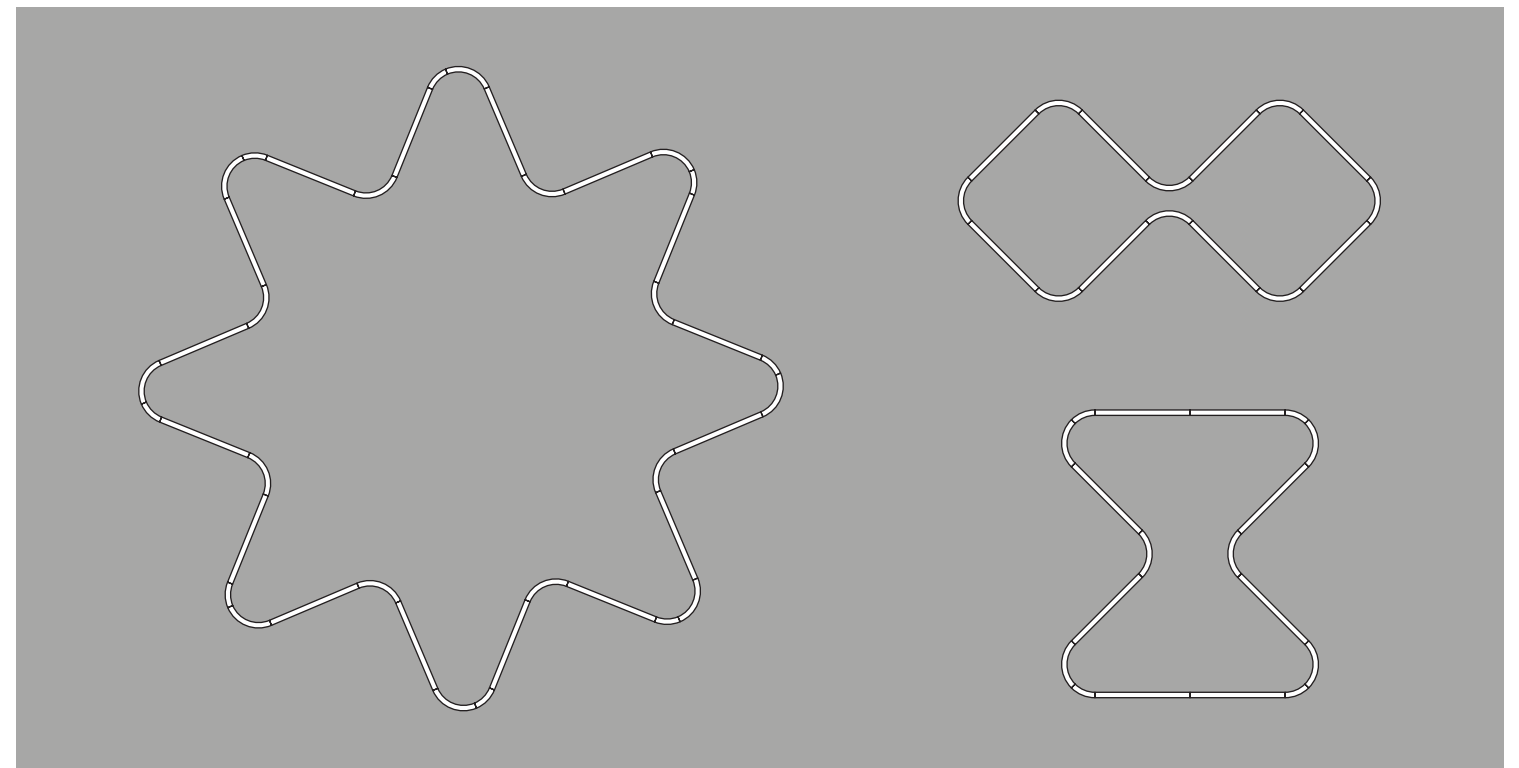

Complimentary designs to configuration D

* Contact factory to obtain bill of materials and formal quote for complimentary designs.