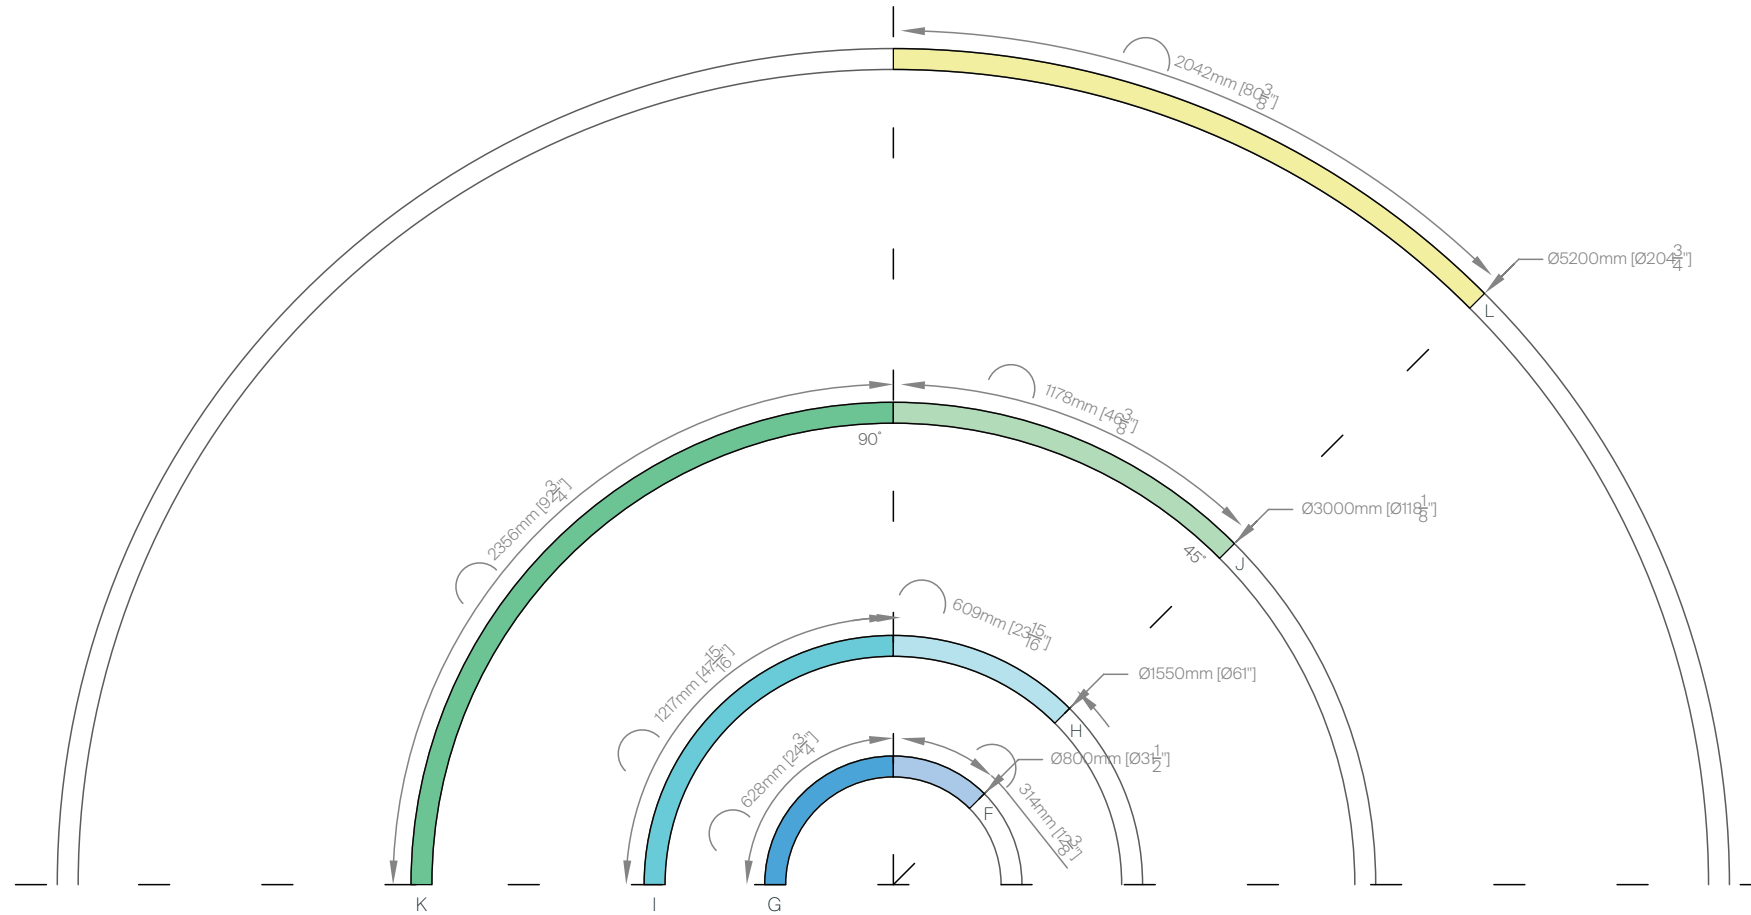

06

CONFIGURATION C

07

CONFIGURATION D

08

CONFIGURATION E

09

COLOR FINISH CHART

10

SUPER-G SLIM SUSPENSION

COMPONENTS

Super-G Slim Suspension

A: 860mm
L300082- / L300083-

B: 1140mm
L30597- / L300084-

C: 1420mm
L300085- / L300086-

D: 1720mm
L300087- / L300088-

E: 2000mm
L30599- / L300089-

F: Ø800mm | 45°
L30601-

G: Ø800mm | 90°
L30603- / L300076-

H: Ø1550mm | 45°
L30605- / L300077-

I: Ø1550mm | 90°
L30607- / L300078-

J: Ø3000mm | 45°
L30609- / L300079-

K: Ø3000mm | 90°
L30611- / L300080-

L: Ø5200mm | 45°
L30613- / L300081-

M: End Cap
L38544-

SUPER-G SLIM SUSPENSION

CONFIGURATION A

CONFIGURATION A

Finishes: GOH - Golden Heart

Bill of Materials

Item	Model #	Qty	Description
A	L30613-DV-XX-XX	4	Super-G Slim - Ø5200mm 45° Curve - Suspension - Direct - 46.2W LED - 3000K / 3500K / 4000K - 0-10V Dimming - Opal - 29 Finishes.
B	L30605-DV-XX-XX	4	Super-G Slim - Ø1545mm 45° Curve - Suspension - Direct - 13.2W LED - 3000K / 3500K / 4000K - 0-10V Dimming - Opal - 29 Finishes.
C	L38545-XX	16	Super-G Slim - Suspension Cable - 2000mm - 29 Finishes.
D	L39017-XX	1	Super-G Slim - Power feed 5x0.75 - 2000mm - 29 Finishes.