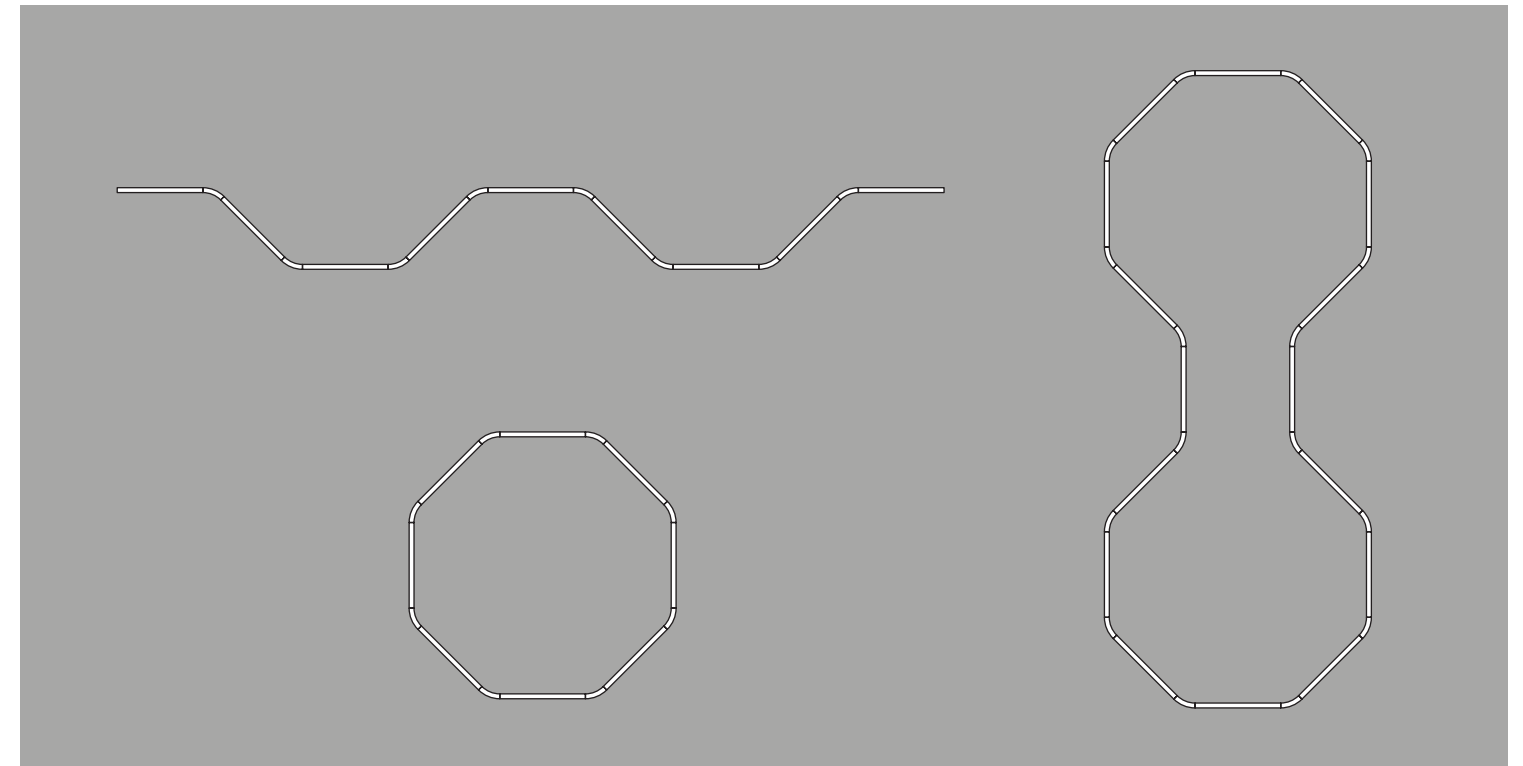

Complimentary designs to configuration C

* Contact factory to obtain bill of materials and formal quote for complimentary designs.