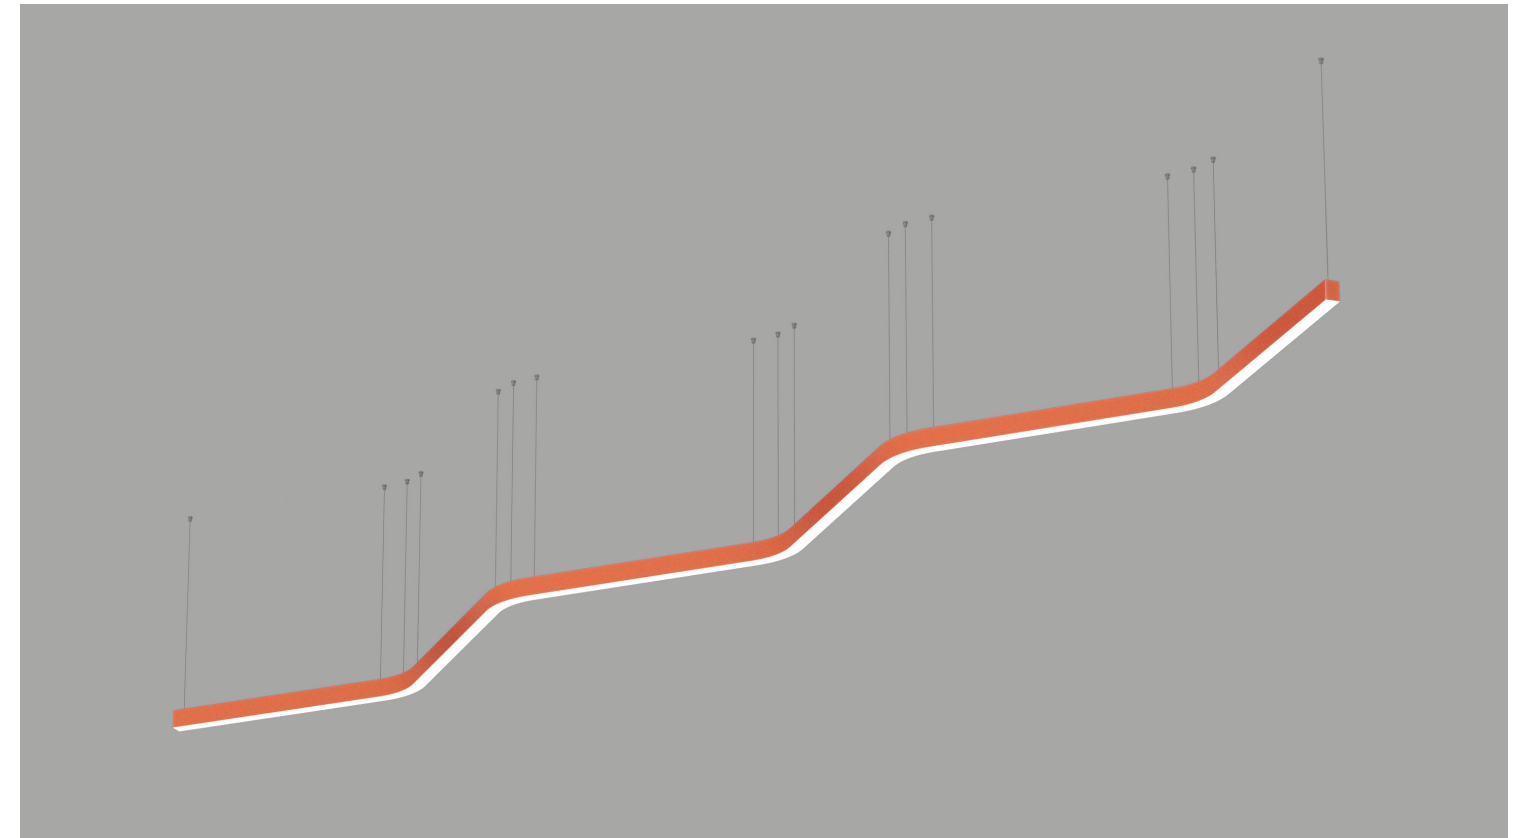

Bill of Materials

Item	Model #	Qty	Description
A	L30597-DV-XX-XX	6	Super-G Slim - 1140mm Straight - Suspension - Direct - 6.4W LED - 3000K / 3500K / 4000K - 0-10V Dimming - Opal - 29 Finishes.
B	L30601-DV-XX-XX	5	Super-G Slim - Ø800mm | 45° Curve - Suspension - Direct - 6.6W LED - 3000K / 3500K / 4000K - 0-10V Dimming - Opal - 29 Finishes.
C	L38545-XX	17	Super-G Slim - Suspension Cable - 2000mm - 29 Finishes.
D	L39017-XX	1	Super-G Slim - Power Feed 5x0.75 - 2000mm - 29 Finishes.
E	L38544-XX	2	Super-G Slim - Flat End Cap - 29 Finishes.

CONFIGURATION C

Finishes: FRO- Fresh Oh