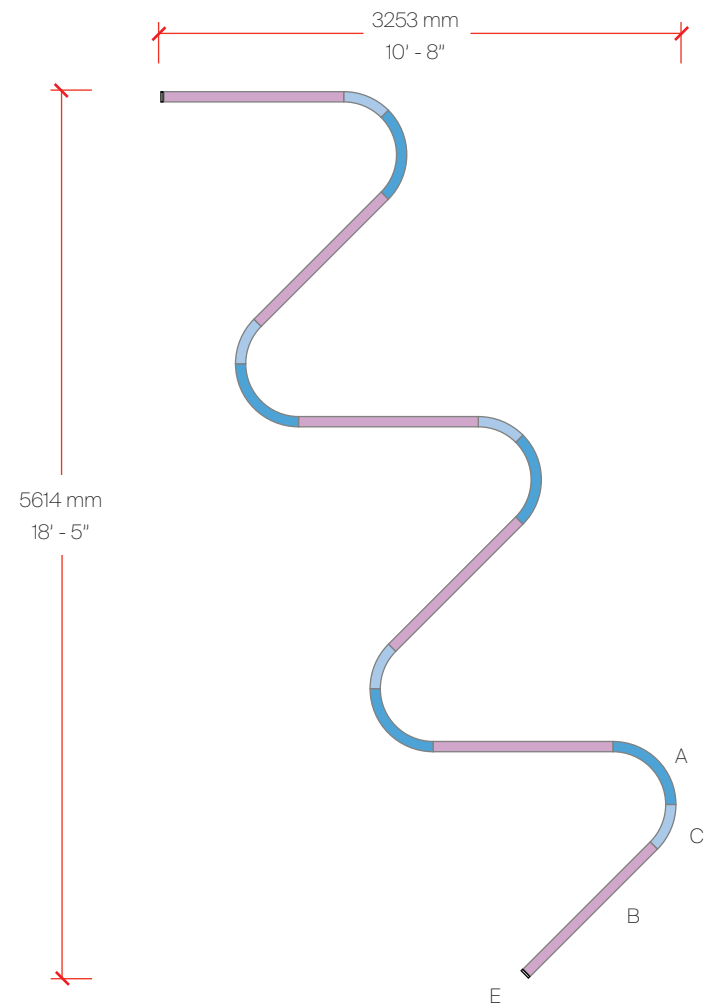

Complimentary designs to configuration B

* Contact factory to obtain bill of materials and formal quote for complimentary designs.

SUPER-G SLIM SUSPENSION

CONFIGURATION C

Bill of Materials

Item	Model #	Qty	Description
A	L30597-DV-XX-XX	6	Super-G Slim - 1140mm Straight - Suspension - Direct - 6.4W LED - 3000K / 3500K / 4000K - 0-10V Dimming - Opal - 29 Finishes.
B	L30601-DV-XX-XX	5	Super-G Slim - Ø800mm 45° Curve - Suspension - Direct - 6.6W LED - 3000K / 3500K / 4000K - 0-10V Dimming - Opal - 29 Finishes.
C	L38545-XX	17	Super-G Slim - Suspension Cable - 2000mm - 29 Finishes.
D	L39017-XX	1	Super-G Slim - Power Feed 5x0.75 - 2000mm - 29 Finishes.
E	L38544-XX	2	Super-G Slim - Flat End Cap - 29 Finishes.

Bill of Materials

Item	Model #	Qty	Description
A	L30603-DV-XX-XX	5	Super-G Slim - Ø800mm 90° Curve - Suspension - Direct - 13.2W LED - 3000K / 3500K / 4000K - 0-10V Dimming - Opal - 29 Finishes.
B	L30597-DV-XX-XX	6	Super-G Slim - 1140mm Straight - Suspension - Direct - 26.4W LED - 3000K / 3500K / 4000K - 0-10V Dimming - Opal - 29 Finishes.
C	L30601-DV-XX-XX	5	Super-G Slim - Ø800mm 45° Curve - Suspension - Direct - 6.6W LED - 3000K / 3500K / 4000K - 0-10V Dimming - Opal - 29 Finishes.
D	L38545-XX	27	Super-G Slim - Suspension Cable - 2000mm - 29 Finishes.
E	L39017-XX	1	Super-G Slim - Power Feed 5x0.75 - 2000mm - 29 Finishes.
F	L38544-XX	2	Super-G Slim - Flat End Cap - 29 Finishes.

SUPER-G SLIM SUSPENSION

CONFIGURATION E

CONFIGURATION E

Finishes: FUP - Funky P.

Bill of Materials

Item	Model #	Qty	Description
A	L30607-DV-XX-XX	12	Super-G Slim - Ø1550mm 90° Curve - Suspension - Direct - 26.4W LED - 3000K / 3500K / 4000K - 0-10V Dimming - Opal - 29 Finishes.
B	L38545-XX	24	Super-G Slim - Suspension Cable - 2000mm - 29 Finishes.
C	L39017-XX	1	Super-G Slim - Power Feed 5x0.75 - 2000mm - 29 Finishes.