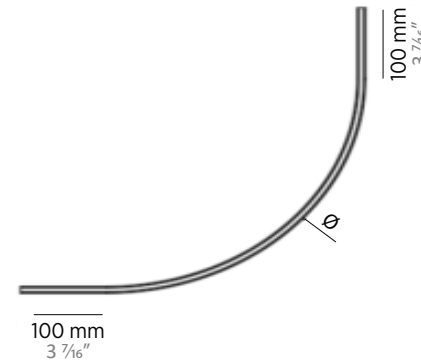

JUST BLACK TRACK

ARCS

The curves have a 100 mm straight end piece on both sides. This is necessary so that the linear connectors can be placed in a straight rail segment.

Theoretically, it is possible to place light inserts in the two largest bends. However, this is not actually intended.

The FLEXLINE light insert can be placed in curves.