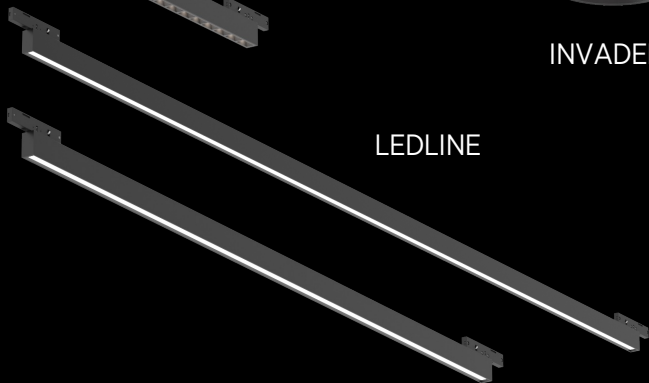

The square JUST BLACK TRACK surface-mounted track enables elegant and dynamic lines that alternate seamlessly between straight and curved segments. It changes direction flexibly, whether on the same level or at the transition between wall and ceiling.

End caps are plugged in. For round
rails, additionally glued to ensure a
better hold.

JUST BLACK TRACK INSTALLATION

The round suspended track can also be set up as a POLE system.

x2

x2

x2

JUST BLACK TRACK OVERVIEW INSERTS

JUST BLACK TRACK offers a wide range of inserts for all lighting requirements.

IMAGINE

MAGIQ

INVADER

LEDLINE

BILO

FLUTE

HANGOVER