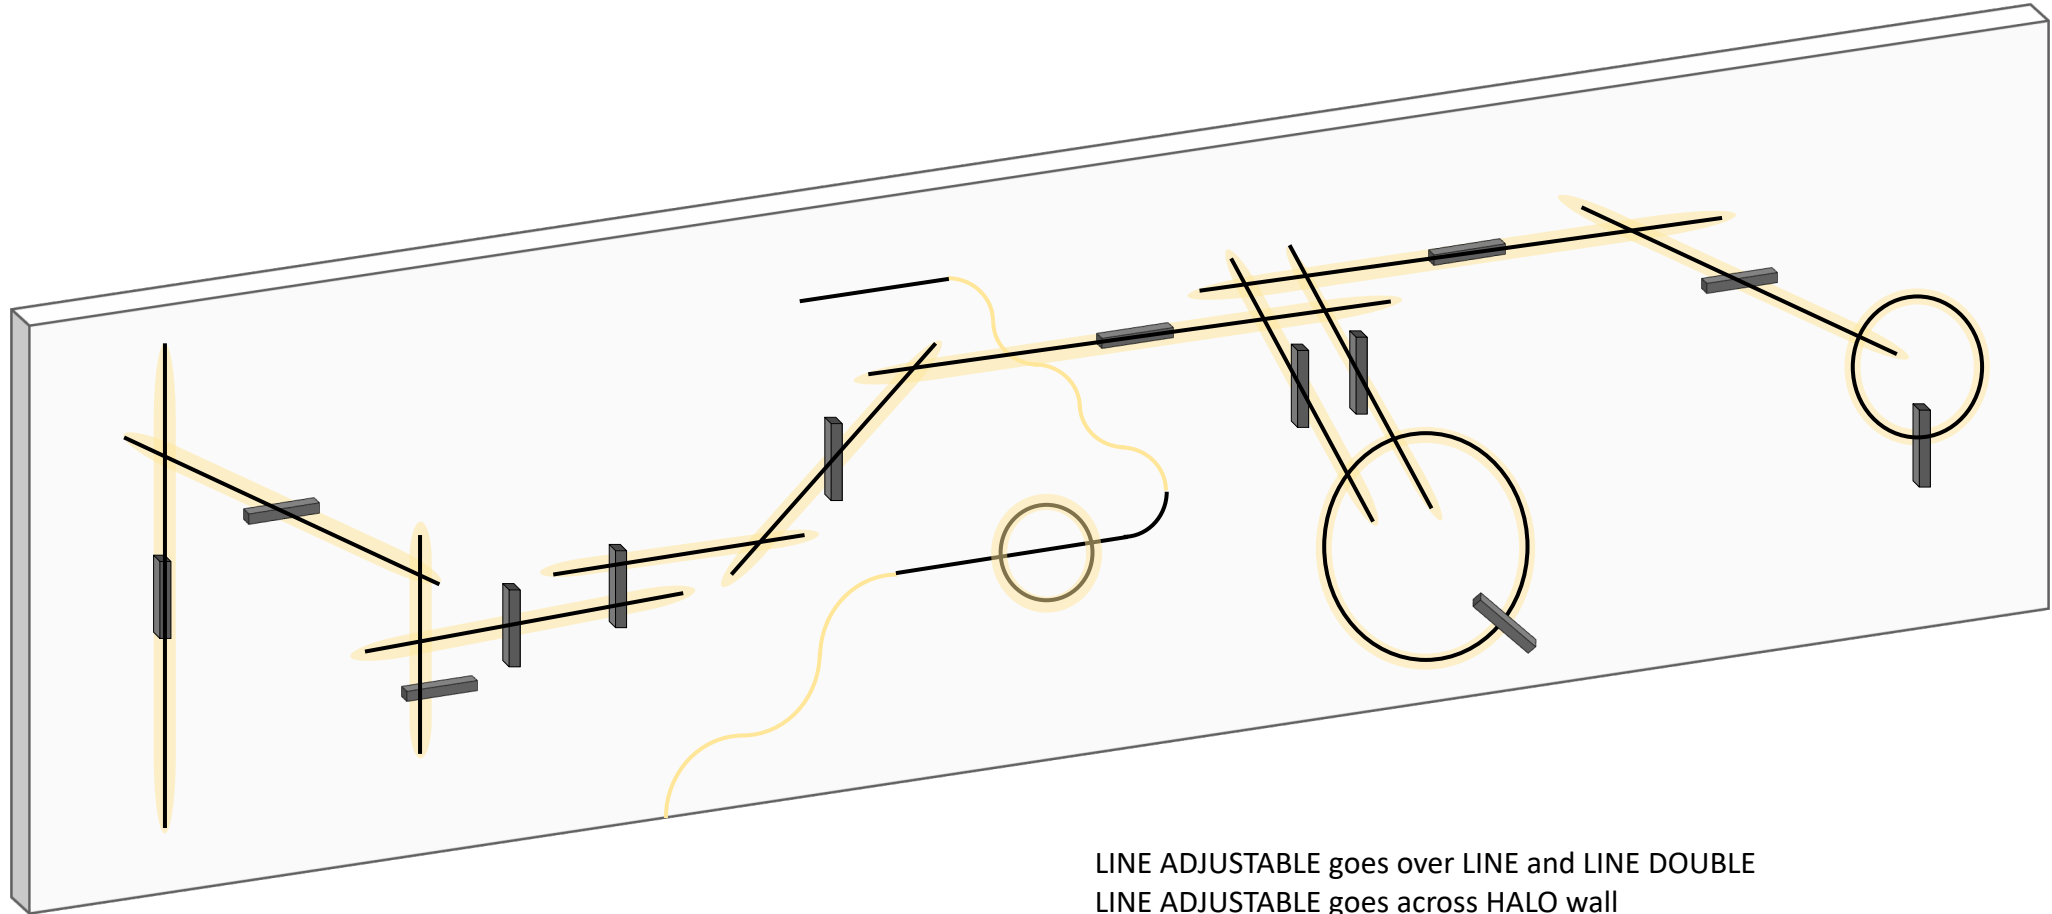

JUST BLACK

ENDLESS POSSIBILITIES

LINE ADJUSTABLE goes over LINE and LINE DOUBLE

LINE ADJUSTABLE goes across HALO wall

All LINES go over JUST BLACK SURFACE TRACK + HALO INSERT