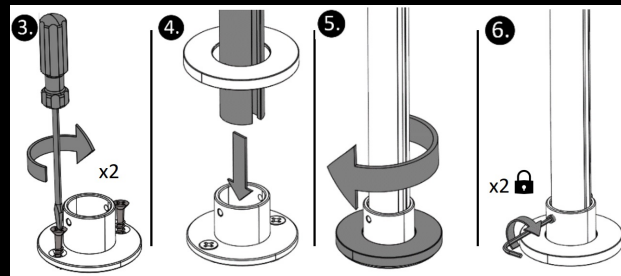

End caps are plugged in. For round
rails, additionally glued to ensure a
better hold.

JUST BLACK TRACK INSTALLATION

The round suspended track can also be set up as a POLE system.

x2

x2

x2

JUST BLACK TRACK OVERVIEW INSERTS