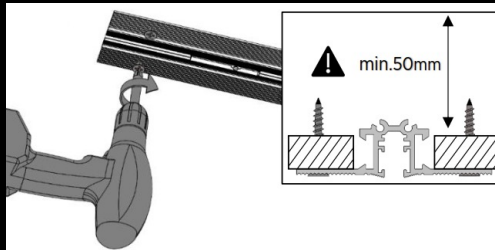

Track has mounting holes and is supplied with
screws. These must be used as they have an
extremely flat screw head.