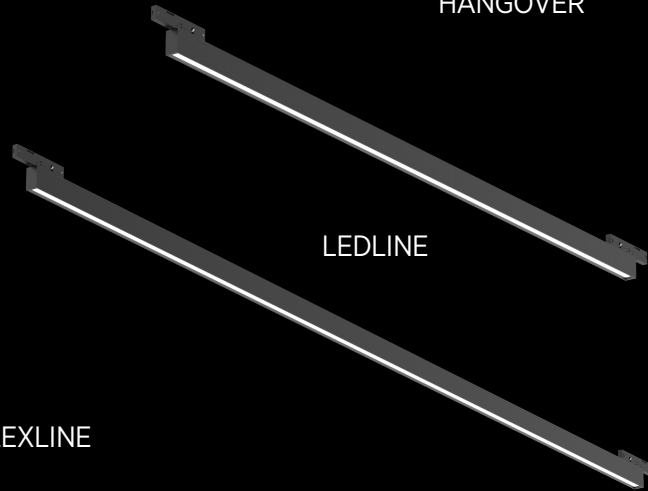

JUST BLACK TRACK OVERVIEW INSERTS

JUST BLACK TRACK offers a wide range of inserts for all lighting requirements.

SIGN

IMAGINE

INVADER

BILO

MAGIQ

HANGOVER

LEDLINE

FLUTE

FLEXLINE

JUST BLACK TRACK HANGOVER and FLUTE

- Cable length is fixed at 1.1m and cannot be adjusted
- Cable components are used to adjust the height

JUST BLACK TRACK
HANGOVER and FLUTE

JUST BLACK TRACK