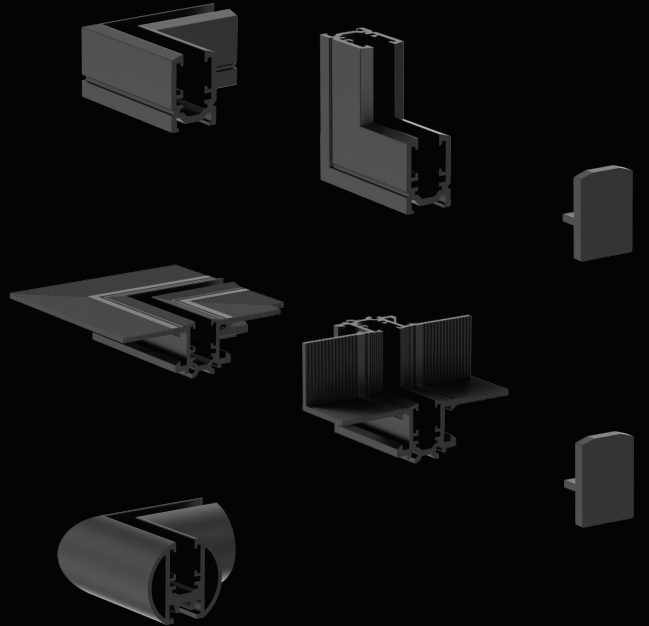

JUST BLACK TRACK

OVERVIEW COMPONENTS