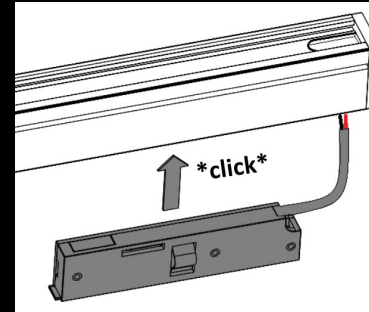

JUST BLACK TRACK INSTALLATION

Rails can be cut to length
if required

Mechanical connectors are hammered
in with a rubber mallet.

The power feed is clicked in
and a notch in the track guides
the cable to the end.