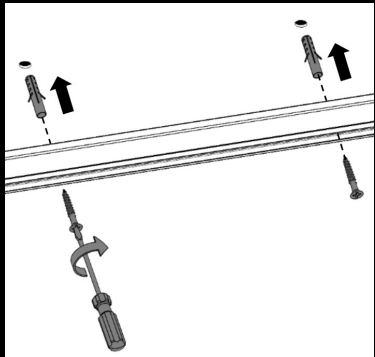

This plate comes with grub screws. The installation rail is connected with the mechanical connecting plates 140-1415 (set of 2) per connection point. These plates also come with grub screws.

JUST BLACK TRACK

JUST BLACK TRACK INSTALLATION

Rails can be cut to length
if required

Mechanical connectors are hammered
in with a rubber mallet.

The power feed is clicked in
and a notch in the track guides
the cable to the end.

20mm cutout for recessed track and foam cover for easy
plastering.

Track has mounting holes and is supplied with
screws. These must be used as they have an
extremely flat screw head.

The suspension bracket of the
suspended track is inserted from the
side