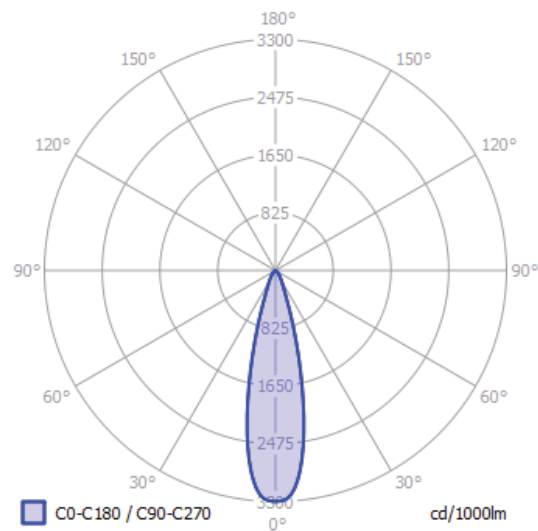

JUST BLACK TRACK

INVADER INSERT

Dimensions:	Ø60mm x 43mm (2 3/8" X 1 1/16")
lm output:	411 lm
power cons.:	4.8 W
CCT:	3000 K
CRI:	94