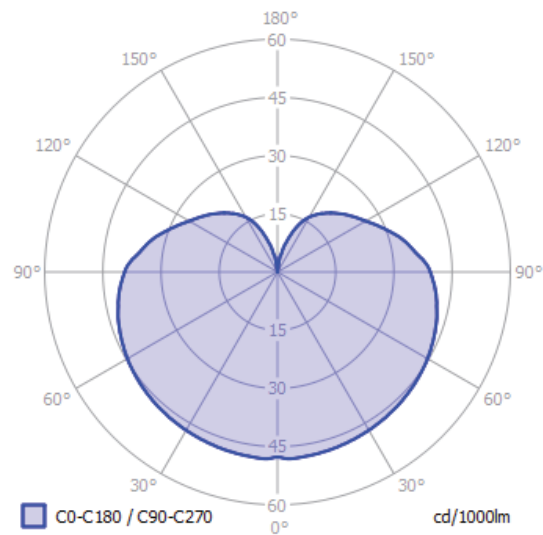

JUST BLACK TRACK

BILO INSERT

Dimensions: Ø60mm (2 3/8")

lm output: 200 lm

power cons.:   2.9 W

CCT: 3000 K

CRI: 92