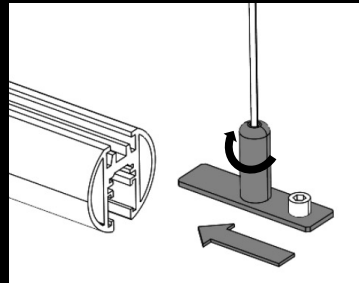

JUST BLACK TRACK INSTALLATION

Rails can be cut to length
if required

Mechanical connectors are hammered
in with a rubber mallet.

The power feed is clicked in
and a notch in the track guides
the cable to the end.

20mm cutout for recessed track and foam cover for easy
plastering.

Track has mounting holes and is supplied with
screws. These must be used as they have an
extremely flat screw head.

The suspension bracket of the
suspended track is inserted from the
side