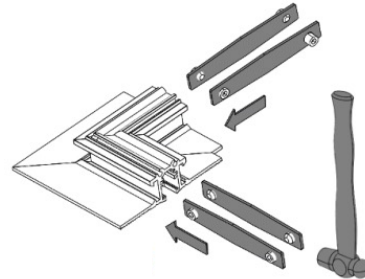

PENDANT TRACK
1000mm/ 2000mm
39 3/8" / 78 3/4"

The track segments have notches at one end to allow the feed to be channeled away more easily.

In addition, all rails already have holes so that no drilling is necessary during installation.

JUST BLACK TRACK

ARCS

The curves have a 100 mm straight end piece on both sides. This is necessary so that the linear connectors can be placed in a straight rail segment.

Theoretically, it is possible to place light inserts in the two largest bends. However, this is not actually intended.

The FLEXLINE light insert can be placed in curves.

JUST BLACK TRACK

MECHANICAL CONNECTORS

The suspended track round and attachment rail are connected with a mechanical connecting plate 350-2729 per connection point.

This plate comes with grub screws. The installation rail is connected with the mechanical connecting plates 140-1415 (set of 2) per connection point. These plates also come with grub screws.

JUST BLACK TRACK