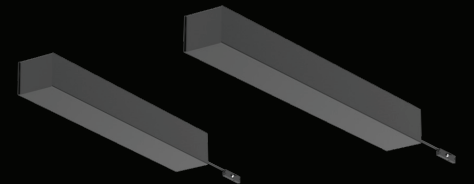

The square JUST BLACK TRACK surface-mounted track enables elegant and dynamic lines that alternate seamlessly between straight and curved segments. It changes direction flexibly, whether on the same level or at the transition between wall and ceiling.

FEED UNIT 2500

FLEX. CONNECTOR

LINEAR CONNECTOR

24V 60W

24V 100W

JUST BLACK TRACK TRACKS

SURFACE TRACK
1000mm/ 2000mm
39 3/8" / 78 3/4"

TRIMLESS TRACK
1000mm/ 2000mm
39 3/8" / 78 3/4"

PENDANT TRACK
1000mm/ 2000mm
39 3/8" / 78 3/4"

The track segments have notches at one end to allow the feed to be channeled away more easily.

In addition, all rails already have holes so that no drilling is necessary during installation.

JUST BLACK TRACK

ARCS

The curves have a 100 mm straight end piece on both sides. This is necessary so that the linear connectors can be placed in a straight rail segment.

Theoretically, it is possible to place light inserts in the two largest bends. However, this is not actually intended.