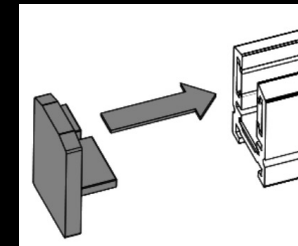

20mm cutout for recessed track and foam cover for easy
plastering.

Track has mounting holes and is supplied with
screws. These must be used as they have an
extremely flat screw head.

The suspension bracket of the
suspended track is inserted from the
side

End caps are plugged in. For round
rails, additionally glued to ensure a
better hold.

JUST BLACK TRACK INSTALLATION

The round suspended track can also be set up as a POLE system.

x2

x2

x2

JUST BLACK TRACK OVERVIEW INSERTS