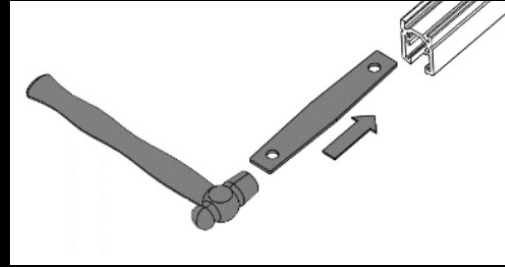

This plate comes with grub screws. The installation rail is connected with the mechanical connecting plates 140-1415 (set of 2) per connection point. These plates also come with grub screws.

JUST BLACK TRACK

JUST BLACK TRACK SUSPENSION

440-1656

440-1656

440-1656

Can only be positioned to the right or left of the mechanical connector.

250mm- 1000mm
9 3/16" - 39 3/8"

1000mm- 2000mm
39 3/8" - 78 3/4"

- ! can be suspended from 0-2m depth
- ! Each track segment has two suspensions
- ! two suspensions are also sufficient for a 2m track section
- ! one suspension is sufficient at the connection of two tracks

JUST BLACK TRACK INSTALLATION

Rails can be cut to length
if required

Mechanical connectors are hammered
in with a rubber mallet.

The power feed is clicked in
and a notch in the track guides
the cable to the end.