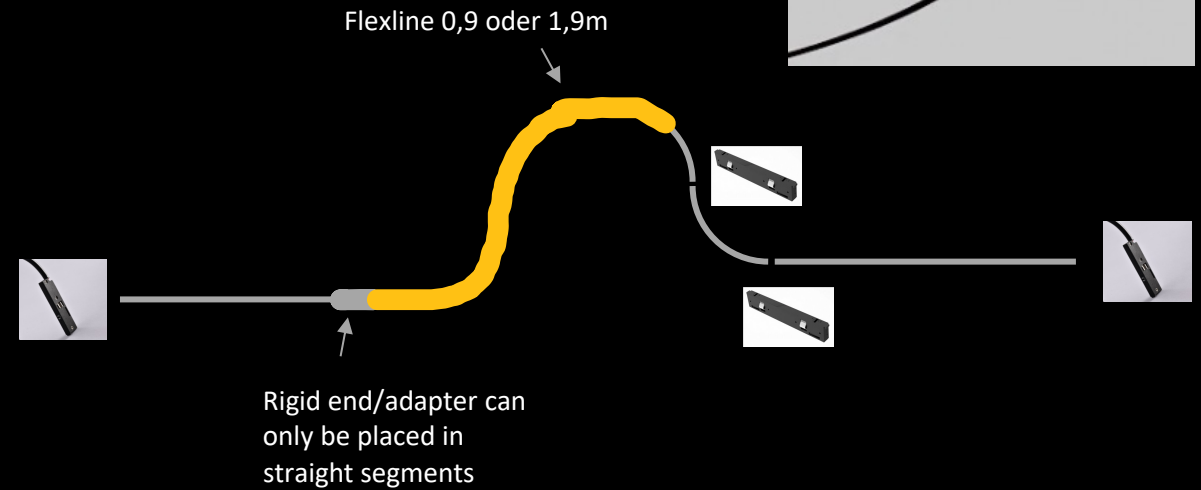

FLEXLINE INSERT

Dimensions:	890x5x10mm (35 1/16" X 0 3/16" X 0 3/8")	1890x5x10mm (74 7/16" X 0 3/16" X 0 3/8")
lm output:	142	300 lm
power cons.:	8 W	13.2 W
CCT:	2700 K	2700 K
CRI:	95	95

JUST BLACK TRACK FLEXLINE

Before placing the Flexline:

- One power feed
- Power is routed across the entire track thanks to the linear connector

After positioning the Flexline:

- A new power feed is necessary as the Flexline prevents the linear connectors from being placed
- In addition, the rigid part of the Flexline can only be placed in straight segments
- Curved segments each have 100m straight pieces at the beginning and end

JUST BLACK TRACK FLEXLINE

Placing the flexlines in opposite directions enables continuous illuminated lines of 2*0.9m or 2*1.9m or 0.9m+1.9m...

JUST BLACK TRACK FLEXLINE

Galvanic isolation for multiple feeds: