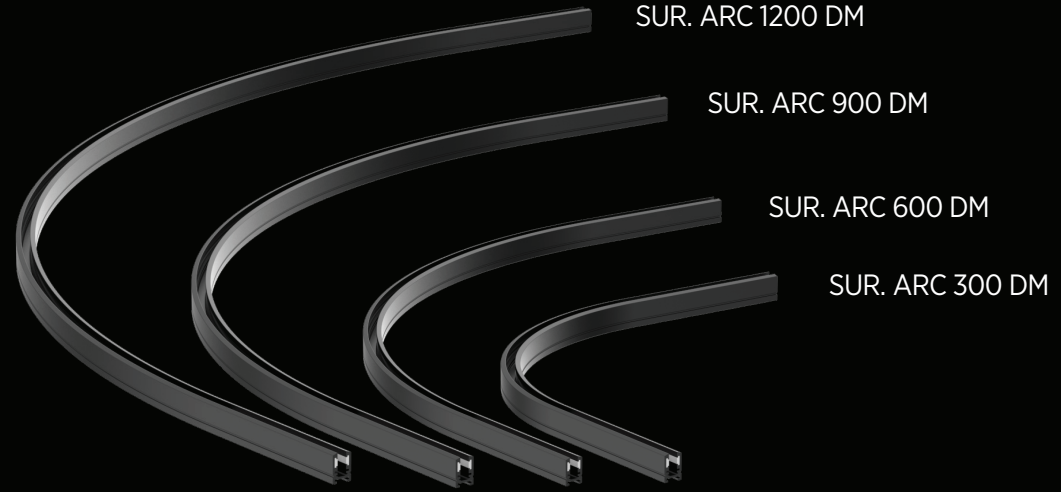

SUR. ARC 1200 DM

SUR. ARC 900 DM

SUR. ARC 600 DM

SUR. ARC 300 DM