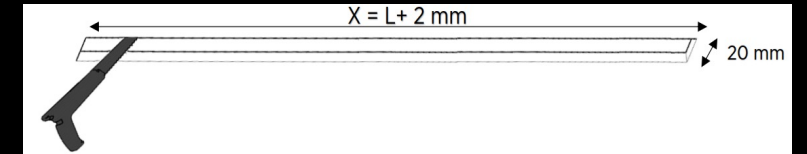

20mm cutout for recessed track and foam cover for easy
plastering.