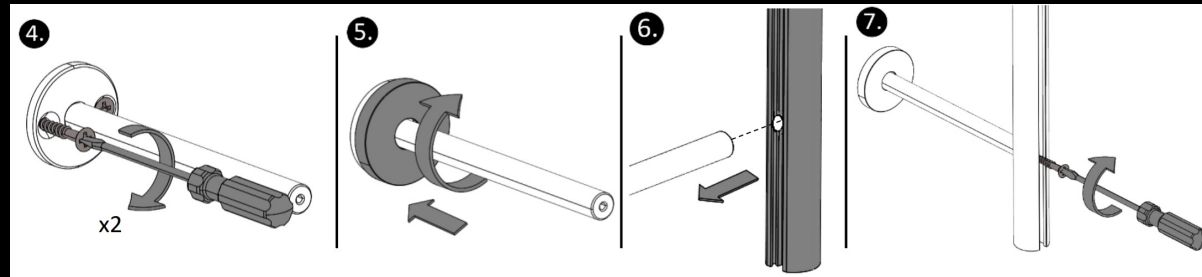

20mm cutout for recessed track and foam cover for easy
plastering.

Track has mounting holes and is supplied with
screws. These must be used as they have an
extremely flat screw head.

The suspension bracket of the
suspended track is inserted from the
side

End caps are plugged in. For round
rails, additionally glued to ensure a
better hold.

JUST BLACK TRACK INSTALLATION

The round suspended track can also be set up as a POLE system.

x2

x2

x2

JUST BLACK TRACK OVERVIEW INSERTS