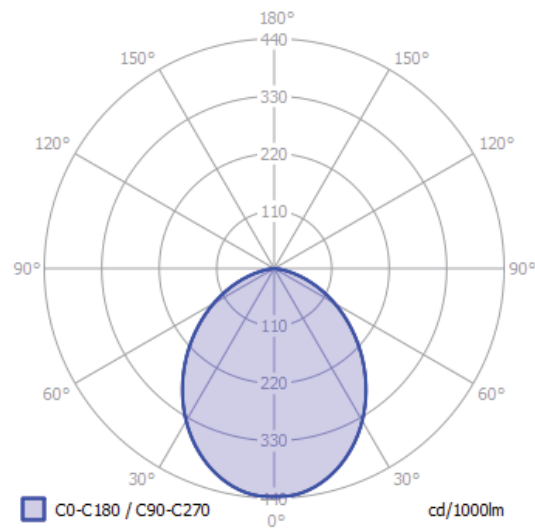

SIGN

FLEXLINE

JUST BLACK TRACK

SIGN INSERT

Dimensions: Ø138mm x 34mm (5 7/16" X 1 5/16")

lm output: 407 lm

power cons.: 13.8 W

CCT: 3000 K

Ø45mm x 63mm
(1 3/4" x 2 1/2")

Beamangle:

15* / 24* / 36*

15* / 24* / 36*

15* / 24* / 36*

lm output:

138 lm

365lm