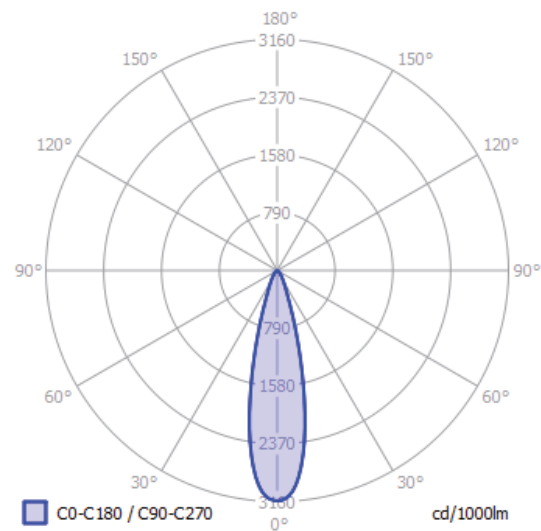

JUST BLACK TRACK

HANGOVER INSERT

Dimensions:	Ø18mm x 300mm (0 1 ¹ / ₁₆ " X 11 1 ³ / ₁₆ ")
Beamangle:	24*
lm output:	168 lm
power cons.:	2.4 W
CCT:	3000 K
CRI:	89

JUST BLACK TRACK

FLUTE INSERT

Dimensions:	Ø70mm x 225mm (2 ¾" X 8 7/8")
Beamangle:	24*
lm output:	407 lm
power cons.:	5.0 W
CCT:	3000 K
CRI:	94