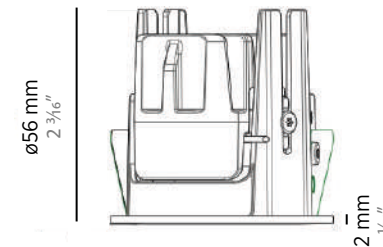

OIKO PRO SLIM

RECESSED - COMPARISON

Ø 60mm

2 3/4"

1254 lm max.

Ø 75mm

2 15/16"

1654 lm max.

- mounting frame only 9 mm (2 15/16")
- max. reduction possible for
- recessed mounting
- IP 20
- TW
- NO DUAL WALLWASH

OIKO PRO SLIM

RECESSED - COMPARISON

1036 lm max.

1451 lm max.

- fits in the existing family from OIKO with the well known advantages of the RMJ_Reflectors
- IP 20
- driver remote - all controls are possible
- 2700, 3000, 3500 + 4000 K, tunable white
- NO DUAL WALLWASH

90 mm 3 9/16"

125 mm 4 15/16"

OIKO PRO SLIM

DIMENSIONS

Ø58 mm 2 5/16"

58 mm 2 5/16"

90 mm 3 9/16"

Ø59 mm 2 5/16"

INVADER NEW SIZE

DIMENSIONS

Ø58 mm 2 5/16"

58 mm 2 5/16"

90 mm 3 9/16"

Ø59 mm 2 5/16"

ZANEEN

This product catalog has been provided by Zaneen.
Contact your local representative, zteam@zaneen.com or 1-800.388.3382