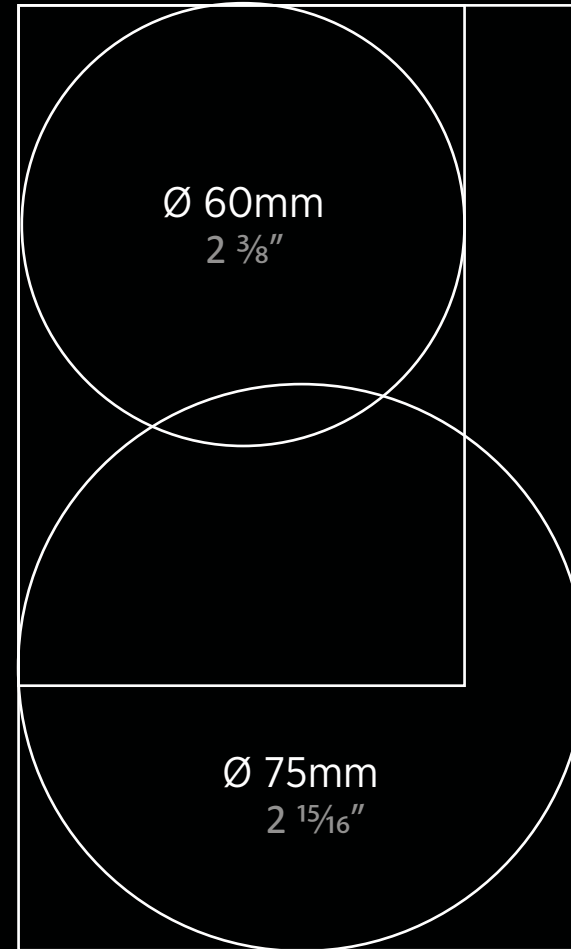

OIKO PRO SLIM

RECESSED - COMPARISON

Ø 60mm

2 3/4"

1254 lm max.

Ø 75mm

2 15/16"

1654 lm max.

90 mm 3 9/16"

125 mm 4 15/16"

OIKO PRO SLIM

DIMENSIONS

Ø58 mm 2 5/16"

58 mm 2 5/16"

90 mm 3 9/16"

Ø59 mm 2 5/16"

INVADER NEW SIZE SURFACE

1036 lm max.

1451 lm max.

- flood and wide flood
- D2W
- IP 20
- driver remote – all controls are possible
- two color options

90 mm 3 9/16"

125 mm 4 15/16"

INVADER NEW SIZE RECESSED

INVADER NEW SIZE

DIMENSIONS

Ø58 mm 2 5/16"

58 mm 2 5/16"

90 mm 3 9/16"

Ø59 mm 2 5/16"

ZANEEN

This product catalog has been provided by Zaneen.
Contact your local representative, zteam@zaneen.com or 1-800.388.3382