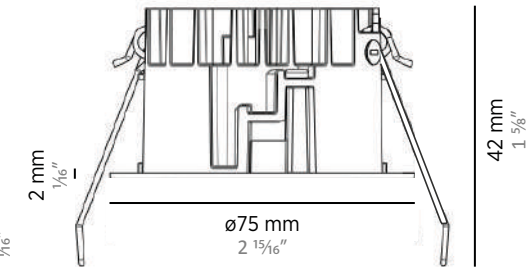

OIKO PRO SLIM

RECESSED - COMPARISON

Ø 60mm

2 3/4"

1254 lm max.

Ø 75mm

2 15/16"

1654 lm max.

- mounting frame only 9 mm (2 15/16")
- max. reduction possible for
- recessed mounting
- IP 20
- TW
- NO DUAL WALLWASH

OIKO PRO SLIM

RECESSED - COMPARISON

1036 lm max.

1451 lm max.

- fits in the existing family from OIKO with the well known advantages of the RMJ_Reflectors
- IP 20
- driver remote - all controls are possible
- 2700, 3000, 3500 + 4000 K, tunable white
- NO DUAL WALLWASH

90 mm 3 9/16"

125 mm 4 15/16"

OIKO PRO SLIM

DIMENSIONS

Ø58 mm 2 5/16"

58 mm 2 5/16"

90 mm 3 9/16"

Ø59 mm 2 5/16"

INVADER NEW SIZE

DIMENSIONS

Ø58 mm 2 5/16"

58 mm 2 5/16"

90 mm 3 9/16"

Ø59 mm 2 5/16"

ZANEEN

This product catalog has been provided by Zaneen.
Contact your local representative, zteam@zaneen.com or 1-800.388.3382