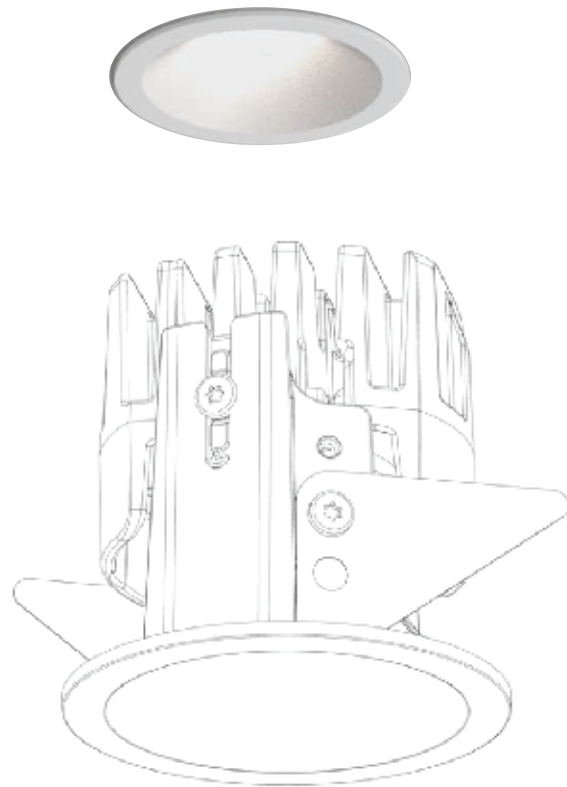

Oiko Pro Slim and Invader Slim

Architectural

06

OIKO PRO SLIM

The OIKO PRO in a new look. The unique lighting technology remains, the design is new. The new OIKO PRO SLIM is characterized by its compact design and has an outer diameter of just 60 mm. The new OIKO PRO SLIM is available as a recessed or surface spotlight.

- mounting frame only 9 mm (2 15/16")
- max. reduction possible for
- recessed mounting
- IP 20
- TW
- NO DUAL WALLWASH

OIKO PRO SLIM

RECESSED - COMPARISON

1036 lm max.

1451 lm max.

- fits in the existing family from OIKO with the well known advantages of the RMJ_Reflectors
- IP 20
- driver remote - all controls are possible
- 2700, 3000, 3500 + 4000 K, tunable white
- NO DUAL WALLWASH

INVADER NEW SIZE SURFACE

1036 lm max.

1451 lm max.

- flood and wide flood
- D2W
- IP 20
- driver remote – all controls are possible
- two color options

90 mm 3 9/16"

125 mm 4 15/16"

INVADER NEW SIZE RECESSED

INVADER NEW SIZE

DIMENSIONS

Ø58 mm 2 5/16"

58 mm 2 5/16"

90 mm 3 9/16"

Ø59 mm 2 5/16"

ZANEEN

This product catalog has been provided by Zaneen.
Contact your local representative, zteam@zaneen.com or 1-800.388.3382