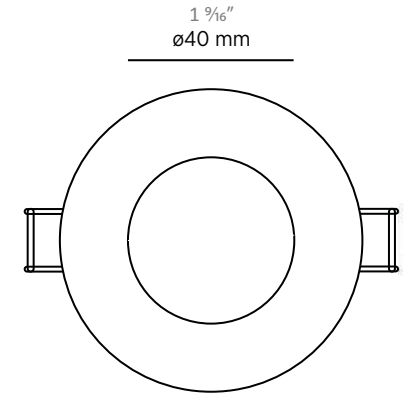

OIKO PRO SLIM

RECESSED - COMPARISON

Ø 60mm

2 3/4"

1254 lm max.

Ø 75mm

2 15/16"

1654 lm max.

- mounting frame only 9 mm (2 15/16")
- max. reduction possible for
- recessed mounting
- IP 20
- TW
- NO DUAL WALLWASH