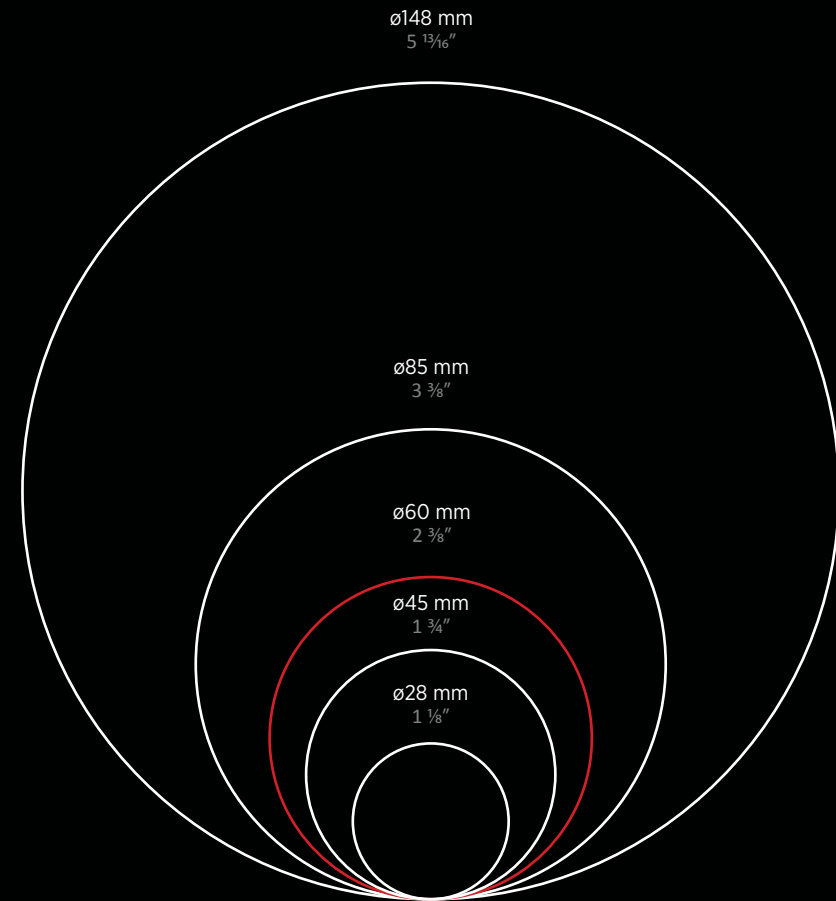

90 mm 3 9/16"

125 mm 4 15/16"

OIKO PRO SLIM

DIMENSIONS

Ø58 mm 2 5/16"

58 mm 2 5/16"

90 mm 3 9/16"

Ø59 mm 2 5/16"

INVADER NEW SIZE SURFACE

1036 lm max.

1451 lm max.

- flood and wide flood
- D2W
- IP 20
- driver remote – all controls are possible
- two color options

90 mm 3 9/16"

125 mm 4 15/16"

INVADER NEW SIZE RECESSED

INVADER NEW SIZE

DIMENSIONS

Ø58 mm 2 5/16"

58 mm 2 5/16"

90 mm 3 9/16"

Ø59 mm 2 5/16"

ZANEEN

This product catalog has been provided by Zaneen.
Contact your local representative, zteam@zaneen.com or 1-800.388.3382