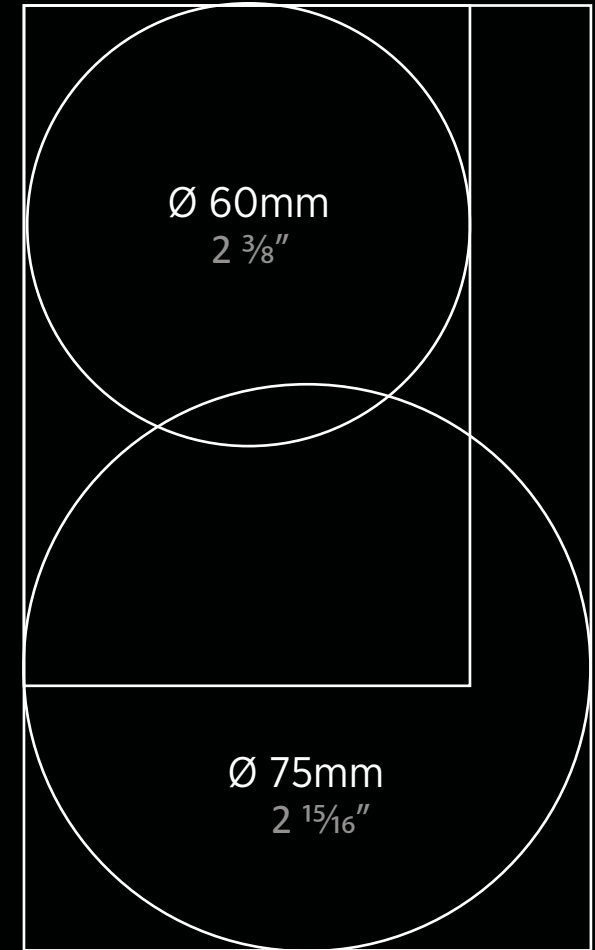

OIKO PRO SLIM

RECESSED - COMPARISON

Ø 60mm

2 3/4"

1254 lm max.

Ø 75mm

2 15/16"

1654 lm max.

90 mm 3 9/16"

125 mm 4 15/16"

OIKO PRO SLIM

DIMENSIONS

Ø58 mm 2 5/16"

58 mm 2 5/16"

90 mm 3 9/16"

Ø59 mm 2 5/16"

INVADER NEW SIZE SURFACE

1036 lm max.

1451 lm max.

- flood and wide flood
- D2W
- IP 20
- driver remote – all controls are possible
- two color options

90 mm 3 9/16"

125 mm 4 15/16"

INVADER NEW SIZE RECESSED

INVADER NEW SIZE

DIMENSIONS

Ø58 mm 2 5/16"

58 mm 2 5/16"

90 mm 3 9/16"

Ø59 mm 2 5/16"

ZANEEN

This product catalog has been provided by Zaneen.
Contact your local representative, zteam@zaneen.com or 1-800.388.3382