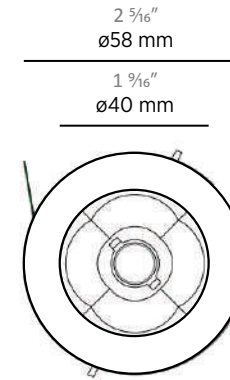

OIKO PRO SLIM

RECESSED - COMPARISON

Ø 60mm

2 3/4"

1254 lm max.

Ø 75mm

2 15/16"

1654 lm max.

- mounting frame only 9 mm (2 15/16")
- max. reduction possible for
- recessed mounting
- IP 20
- TW
- NO DUAL WALLWASH

OIKO PRO SLIM

RECESSED - COMPARISON

1036 lm max.

1451 lm max.

- fits in the existing family from OIKO with the well known advantages of the RMJ_Reflectors
- IP 20
- driver remote - all controls are possible
- 2700, 3000, 3500 + 4000 K, tunable white
- NO DUAL WALLWASH

90 mm 3 9/16"

125 mm 4 15/16"

OIKO PRO SLIM

DIMENSIONS

Ø58 mm 2 5/16"

58 mm 2 5/16"

90 mm 3 9/16"

Ø59 mm 2 5/16"

INVADER NEW SIZE SURFACE

1036 lm max.

1451 lm max.

- flood and wide flood
- D2W
- IP 20
- driver remote – all controls are possible
- two color options

90 mm 3 9/16"

125 mm 4 15/16"

INVADER NEW SIZE RECESSED