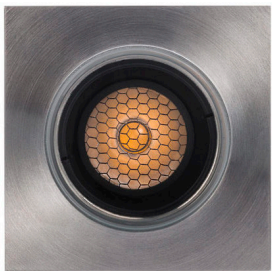

Caliber 25

Caliber 25 XS

Caliber is a large series of recessed lighting suitable for both in-ground (drive-over) and wall applications. Starting at a diameter of only 25mm, these compact spots are the perfect combination of optical excellence and complete resilience.

Caliber 52

For most of the Caliber family, choose among the aesthetic and functional stainless steel finish or go for a versatile and subtle look with aged brass.

**Illuminate with harmony, with finishes that excel in both appearance and resistance.**

# Enhance the details that make architecture spectacular.

Caliber 80

Caliber 80 Q

Caliber is available in multiple color temperatures, including RGBW, and offers a variety of beam angle choices: narrow, wide and diffuse options.

# Rhythmic and powerful lighting for large scale facades.

Caliber 120 D

Caliber 150

Caliber 120 D engine offers 360° rotation and up to 15° tilt to illuminate with precision, while the deep recessed LED of Caliber 150 provides excellent glare control, both being great choices for lighting columns and facades.