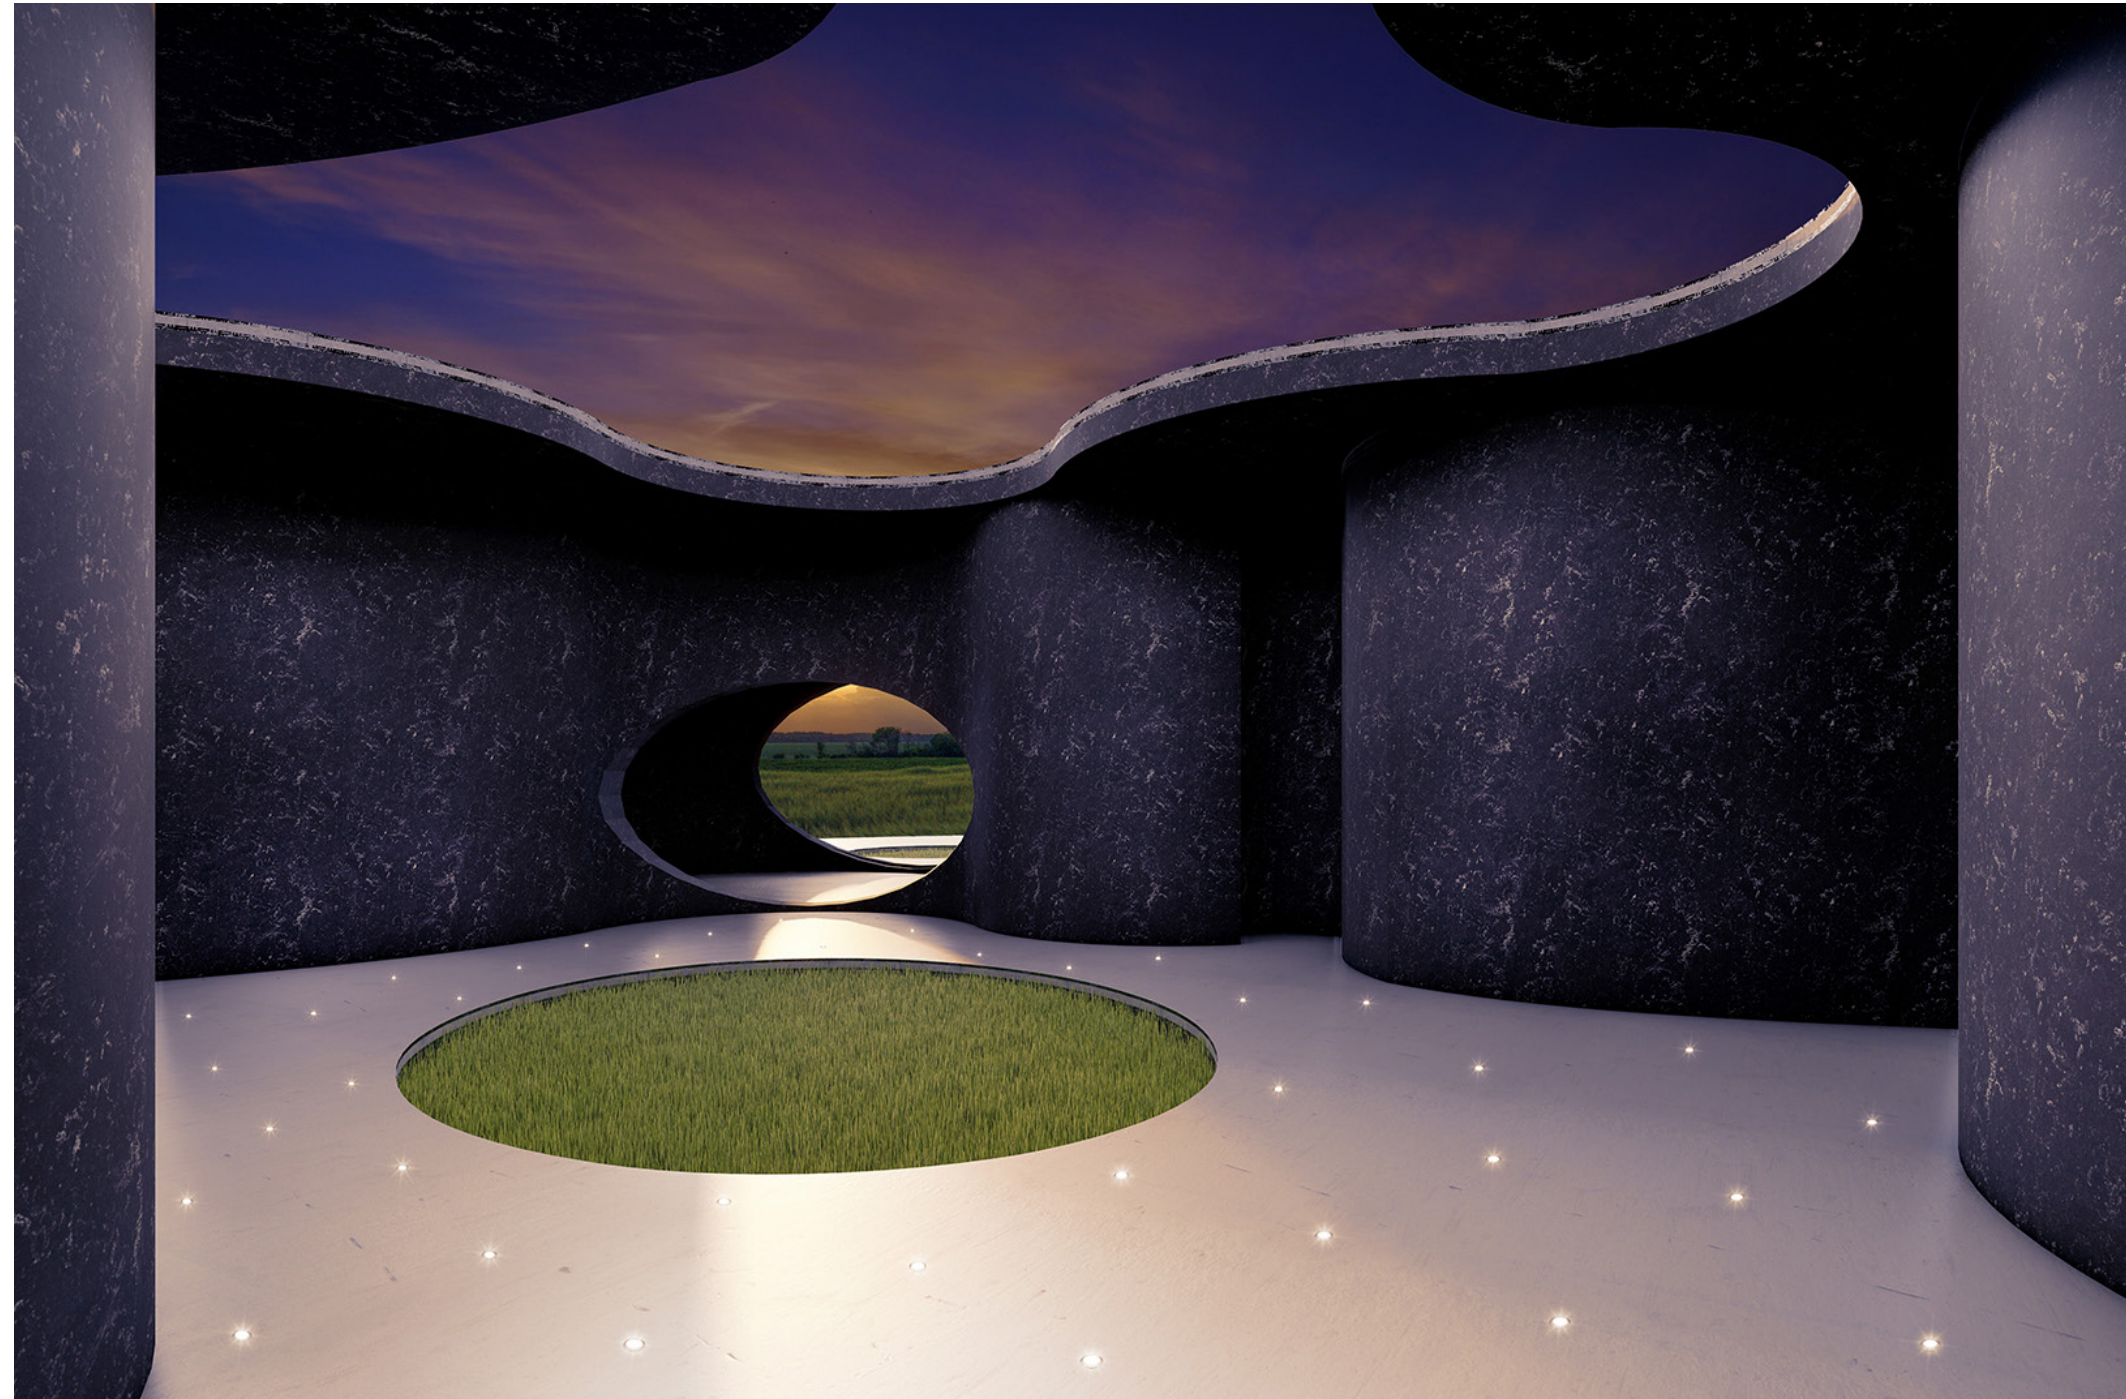

Caliber 25

Caliber 25 XS

Caliber is a large series of recessed lighting suitable for both in-ground (drive-over) and wall applications. Starting at a diameter of only 25mm, these compact spots are the perfect combination of optical excellence and complete resilience.