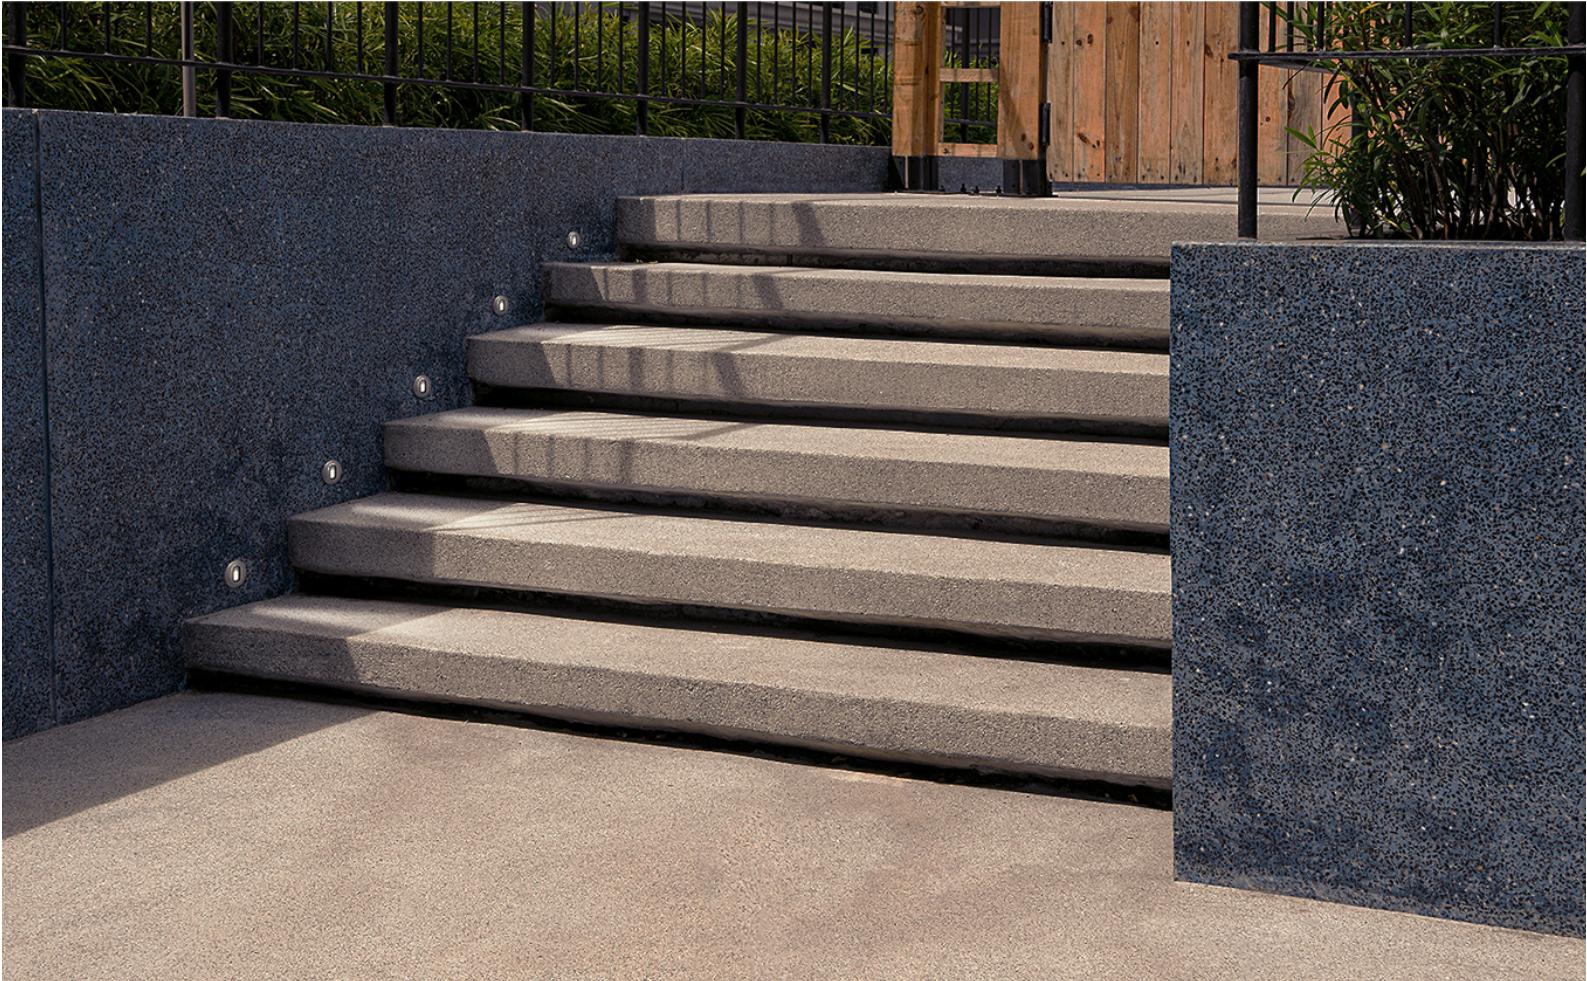

Light your way up and down with either delicate or spectacular effects.

Caliber Wall

Caliber Wall Q

The entire series features Unonovesette's Smart Shield System which provides complete protection to every component of the fixture and a risk-free installation.