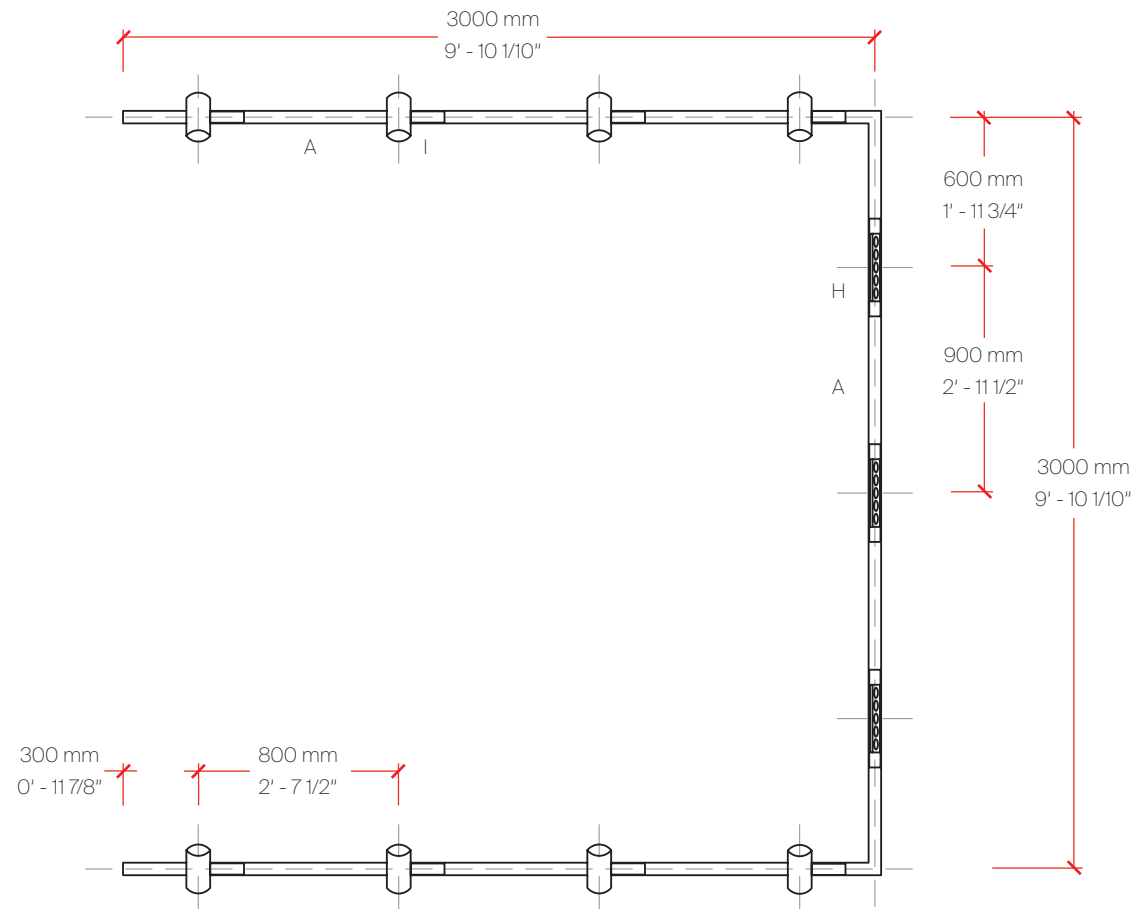

2LOOK4 50 TRACK SYSTEM

Trimless U Shape 3000mm - 3000mm - 3000mm (9'-10 1/10" - 9'-10 1/10" - 9'-10 1/10")