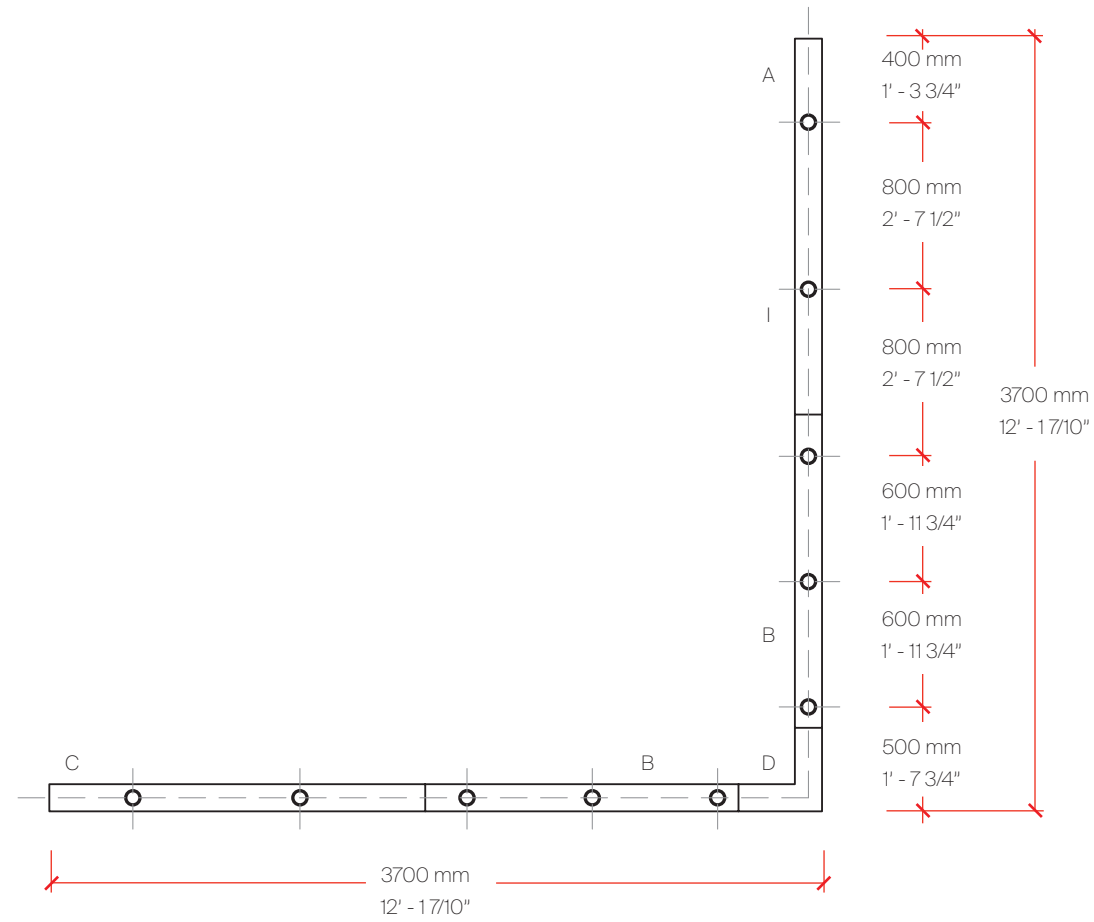

## 2LOOK4 50 TRACK SYSTEM

Trimless U Shape 3000mm - 3000mm - 3000mm (9'-10 1/10" - 9'-10 1/10" - 9'-10 1/10")

Perspective View

## 2LOOK4 80 SYSTEM

Trimless L Shape 3700mm x 3700mm (12'-1 7/10" x 12'-1 7/10")

Perspective View

## 2LOOK4 130 SYSTEM

Trimless L Shape 3700mm x 3700mm (12'-1 7/10" x 12'-1 7/10")

Perspective View

## 2LOOK4 160 CLOSED SYSTEM

3600mm (11'-9 7/10")

Perspective View