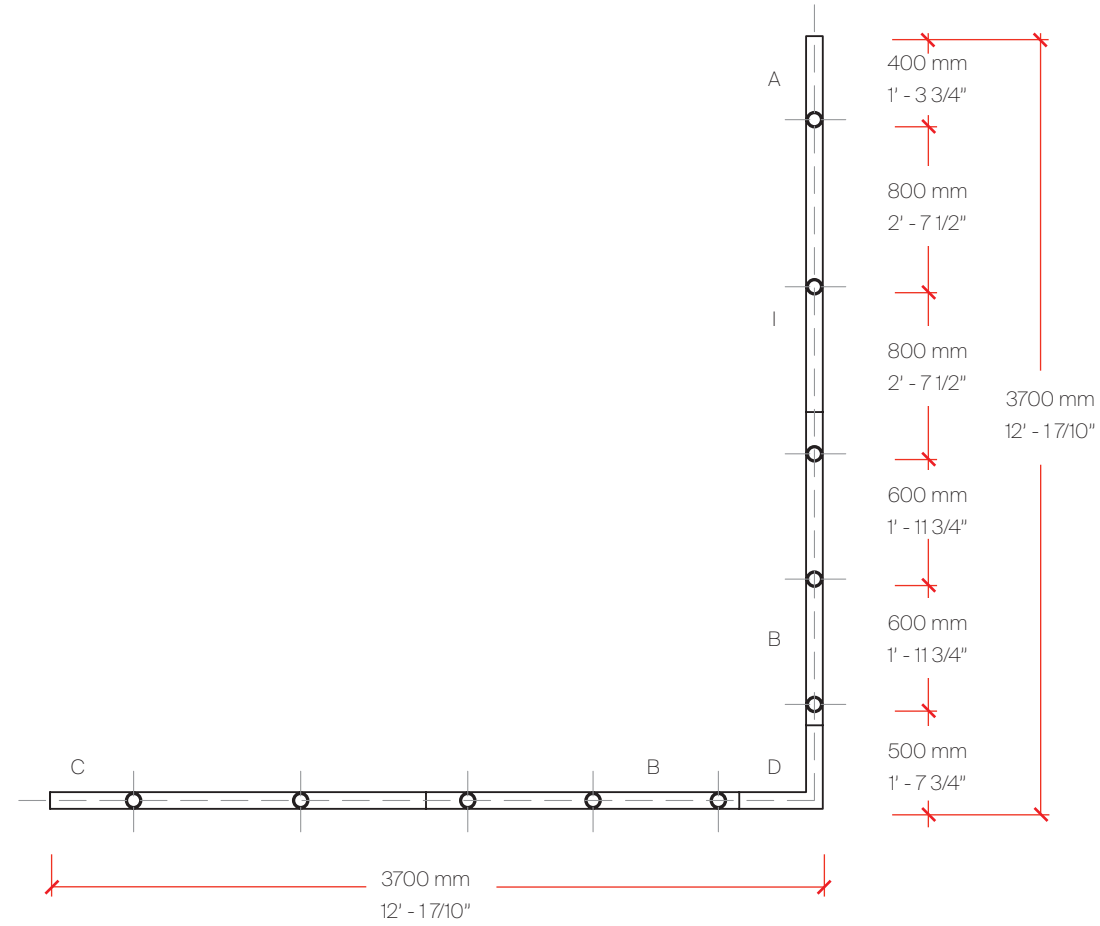

## 2LOOK4 50 TRACK SYSTEM

Trimless U Shape 3000mm - 3000mm - 3000mm (9'-10 1/10" - 9'-10 1/10" - 9'-10 1/10")

Perspective View

## 2LOOK4 80 SYSTEM

Trimless L Shape 3700mm x 3700mm (12'-1 7/10" x 12'-1 7/10")

Perspective View

## 2LOOK4 130 SYSTEM

Trimless L Shape 3700mm x 3700mm (12'-1 7/10" x 12'-1 7/10")

Perspective View

## 2LOOK4 160 CLOSED SYSTEM

3600mm (11'-9 7/10")

Perspective View