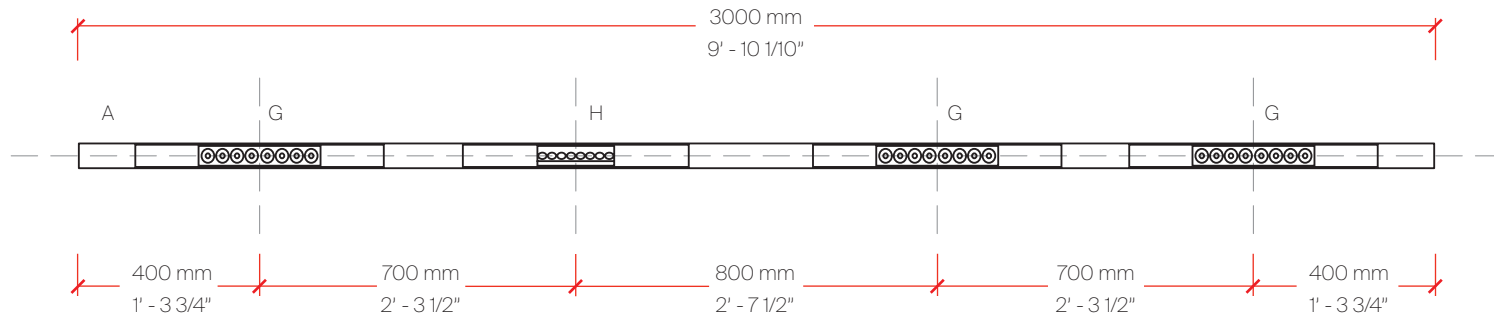

2LOOK4 50 PLUG SYSTEM

Trimless Shape 3000mm (9'-10 1/10")