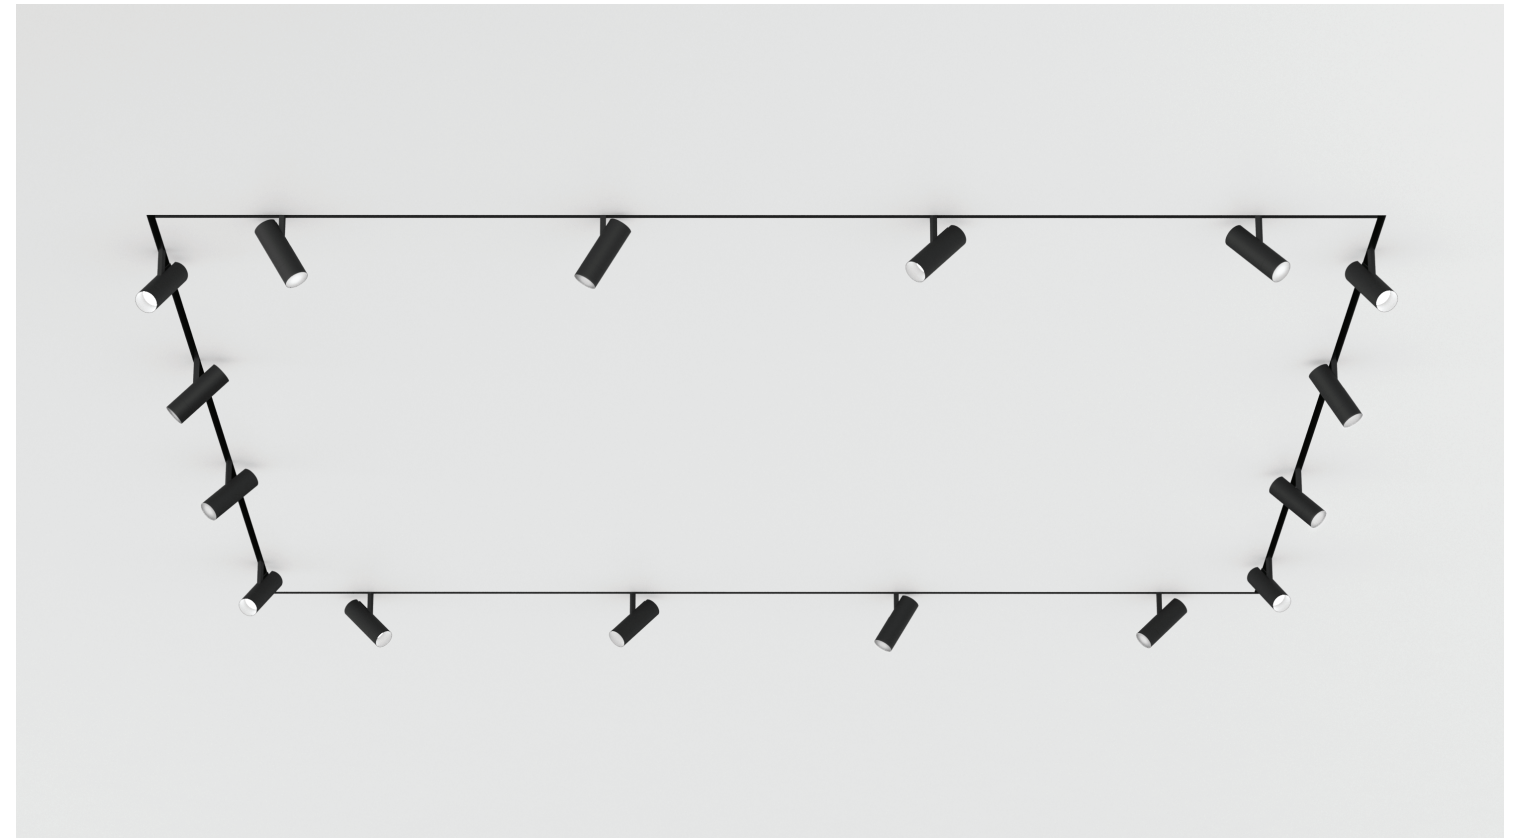

## 2LOOK4 20 TRACK SYSTEM

Trimless Shape Square 3000mm x 3000mm (9'-10 1/10" x 9'-10 1/10")

Perspective View

### Bill of Materials

Item	Model #	Qty	Description
A	L38788	11.328	2Look4 20 Track - Trimless - Aluminium Profile - per meter up a max of 3000mm - Black
B	L38789	1	2Look4 20 Track - Trimless - End Power Supply - Type-E1 - Black
C	L38793	2	2Look4 20 Track - Trimless - Corner Coupler 90° - Type-L1 - Black
D	L38794	2	2Look4 20 Track - Trimless - Corner Coupler 90° - Type-L2 - Black
E	L38797	4	2Look4 20 Track - Trimless - 3-Track 3000mm 118 1/8"
F	L3T072-30K-02	16	Imagine - Track Head - 60mm / 2 3/8" - 14.7W LED - 3000K - 600lm - Black Velvet - 10°

## 2LOOK4 50 PLUG SYSTEM

Trimless Shape 3000mm (9'-10 1/10")

Perspective View

## 2LOOK4 130 SYSTEM

Trimless L Shape 3700mm x 3700mm (12'-1 7/10" x 12'-1 7/10")

Perspective View