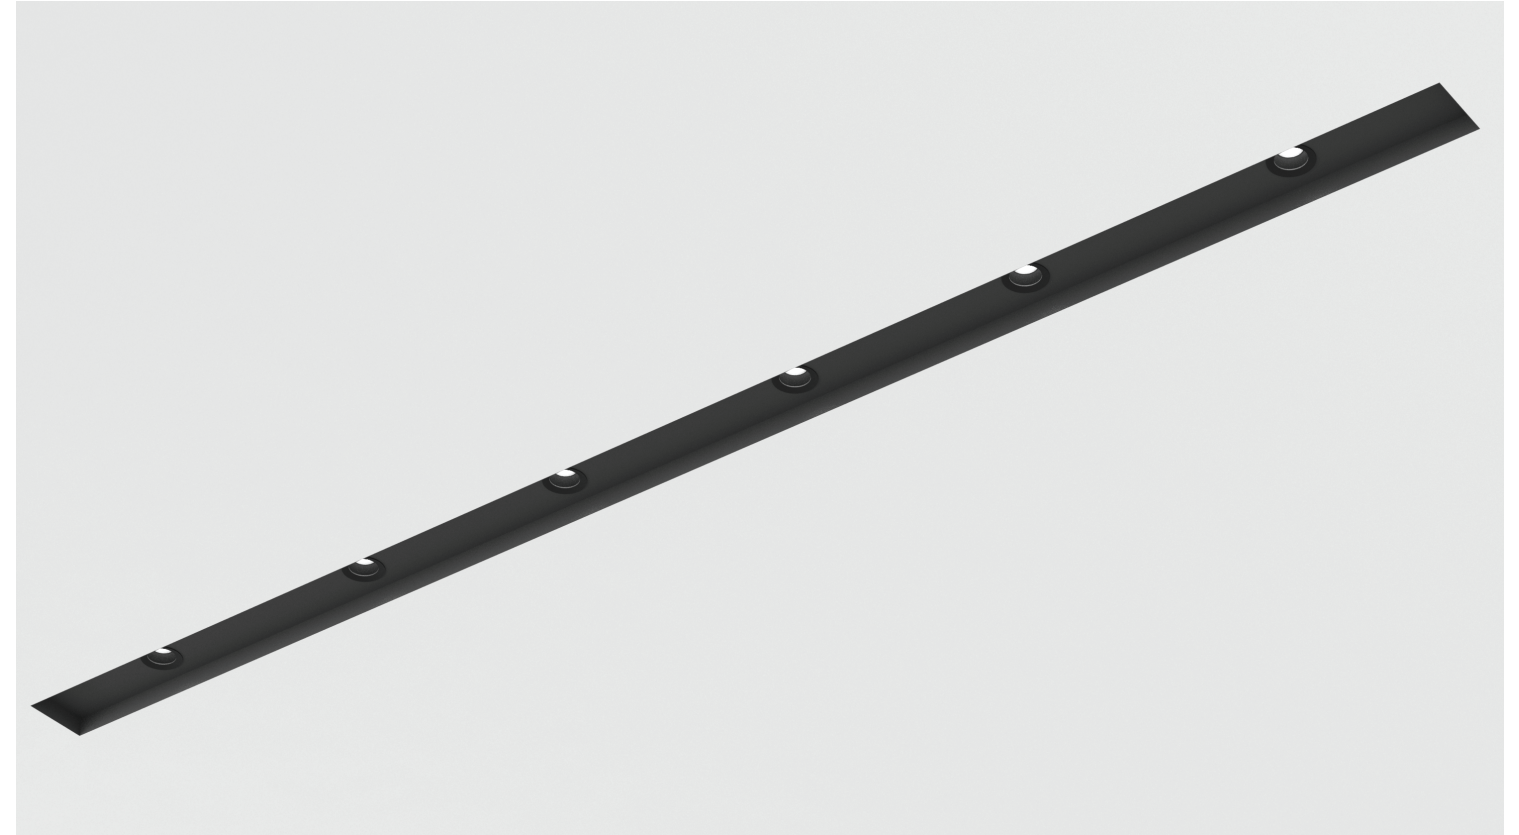

2LOOK4 160 CLOSED SYSTEM

3600mm (11'-9 7/10")

Perspective View

Bill of Materials

Item	Model #	Qty	Description
A	L3657900	3.6	2Look4 160 Closed System - Aluminium Profile - per meter up a max of 3000mm.
B	L39585-02	2	2Look4Light System - End Cap - Black
C	L38540-02	3	2Look4 160 Closed - Channel 2 Holes Long - 1200mm / 47 1/4" For Spot -2 x 95mm / 3 / 3" Hole - Black
D	L3876399	6	2Look4 160 Closed - Mounting Frame for Bioniq 95mm / 3 3/8" Spot
E	L3951700	1	2Look4 160 Closed - Frame Alignment Kit
F	L38477-DV-02-40	6	2Look4Light System - Spot 2 - 95mm - 3000K - 95mm / 3 3/4" - 0-10V Dimming - 40° - Black