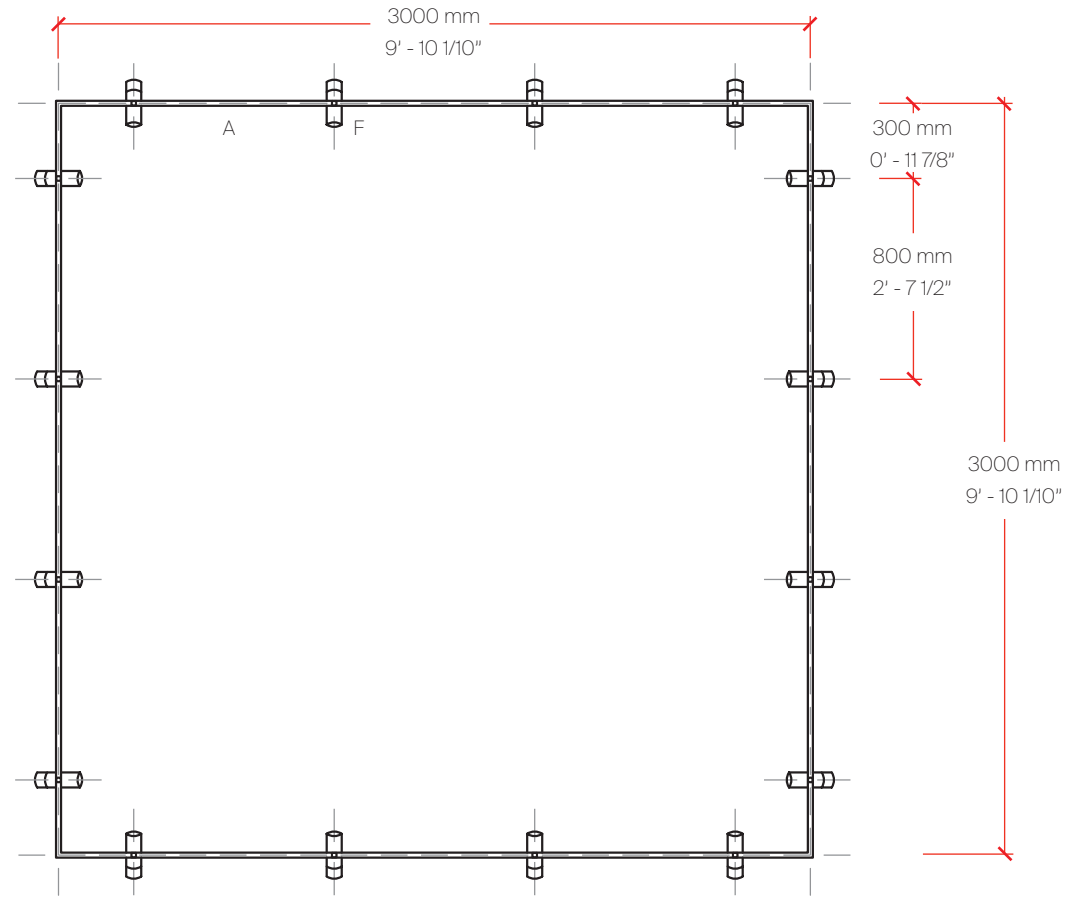

## 2LOOK4 20 TRACK SYSTEM

Trimless Shape Square 3000mm x 3000mm (9'-10 1/10" x 9'-10 1/10")

Perspective View

## 2LOOK4 80 SYSTEM

Trimless L Shape 3700mm x 3700mm (12'-1 7/10" x 12'-1 7/10")

Perspective View

## 2LOOK4 130 SYSTEM

Trimless L Shape 3700mm x 3700mm (12'-1 7/10" x 12'-1 7/10")

Perspective View

## 2LOOK4 160 CLOSED SYSTEM

3600mm (11'-9 7/10")

Perspective View