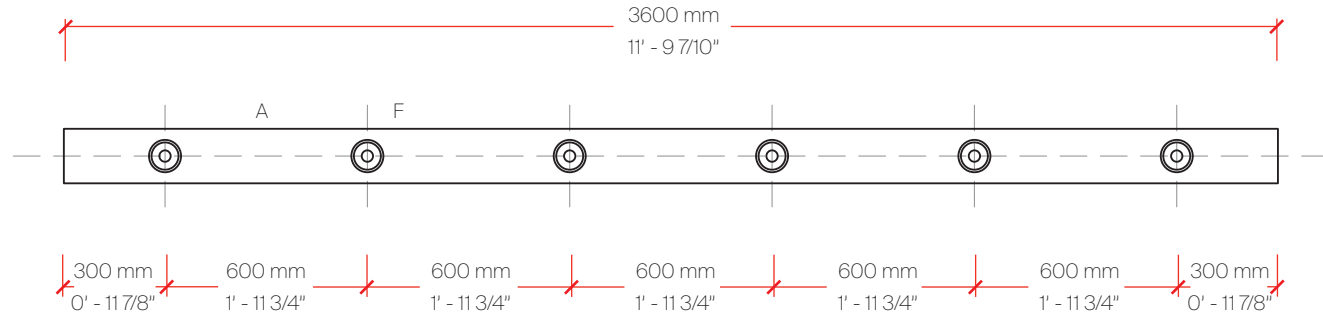

## 2LOOK4 80 SYSTEM

Trimless L Shape 3700mm x 3700mm (12'-1 7/10" x 12'-1 7/10")

Perspective View

## 2LOOK4 130 SYSTEM

Trimless L Shape 3700mm x 3700mm (12'-1 7/10" x 12'-1 7/10")

Perspective View

### Bill of Materials

Item	Model #	Qty	Description
A	L38831-1800-02	1	2Look4 130 Track- Trimless - 1800mm / 70 7/8" x 80mm / 3 1/8" - Start Module - Black
B	L38833-1500-02	2	2Look4 130 Track- Trimless - 1500mm / 59 1/16" x 80mm / 3 1/8" - Middle Module - Black
C	L38835-1800-02	1	2Look4 130 Track- Trimless - 1800mm / 70 7/8" x 80mm / 3 1/8" - End Module - Black
D	L38593-02	1	2Look4 130 Track - Trimless - Coner Coupler 90° - Black
E	L3859000	16	2Look4Light Imagine - Support Cable
F	L3859500	1	2Look4Light Imagine - Power Feed Socket - 5 Wires
G	L3860000	9	2Look4 Systems - Plug Connector 5x1.0 - 3000mm
H	L3860400	1	2Look4 130 Track - Trimless - Frame Alignment Kit
I	L3T200-30K-02-25	10	2Look4 Imagine System - Spot - 3000K - 24W - 75mm / 2 15/16" - Phase Dimming (Trailing & Leading edge) - 25°

## 2LOOK4 160 CLOSED SYSTEM

3600mm (11'-9 7/10")

Perspective View