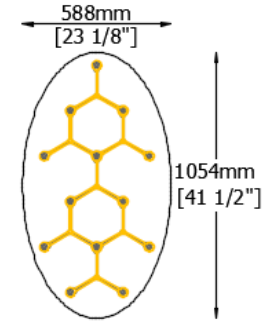

→ Square

→ Rectangle

→ Round

→ Oval