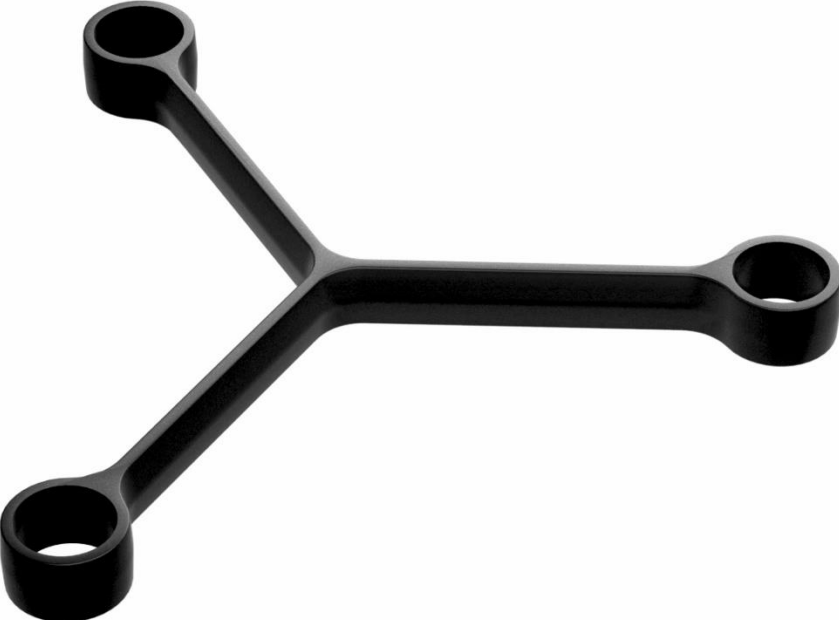

Y-Connector

C-Connector

C-Connector was designed to compliment the Y-Connector and allow for more dynamic designs

Connector

Compatibility

- C-Connector is designed to be compatible with the honeycomb pattern of the Y-Connector.
- Easy to swap C & Y Connectors for a new look.
- Easy to combine C & Y Connectors within the same configuration.