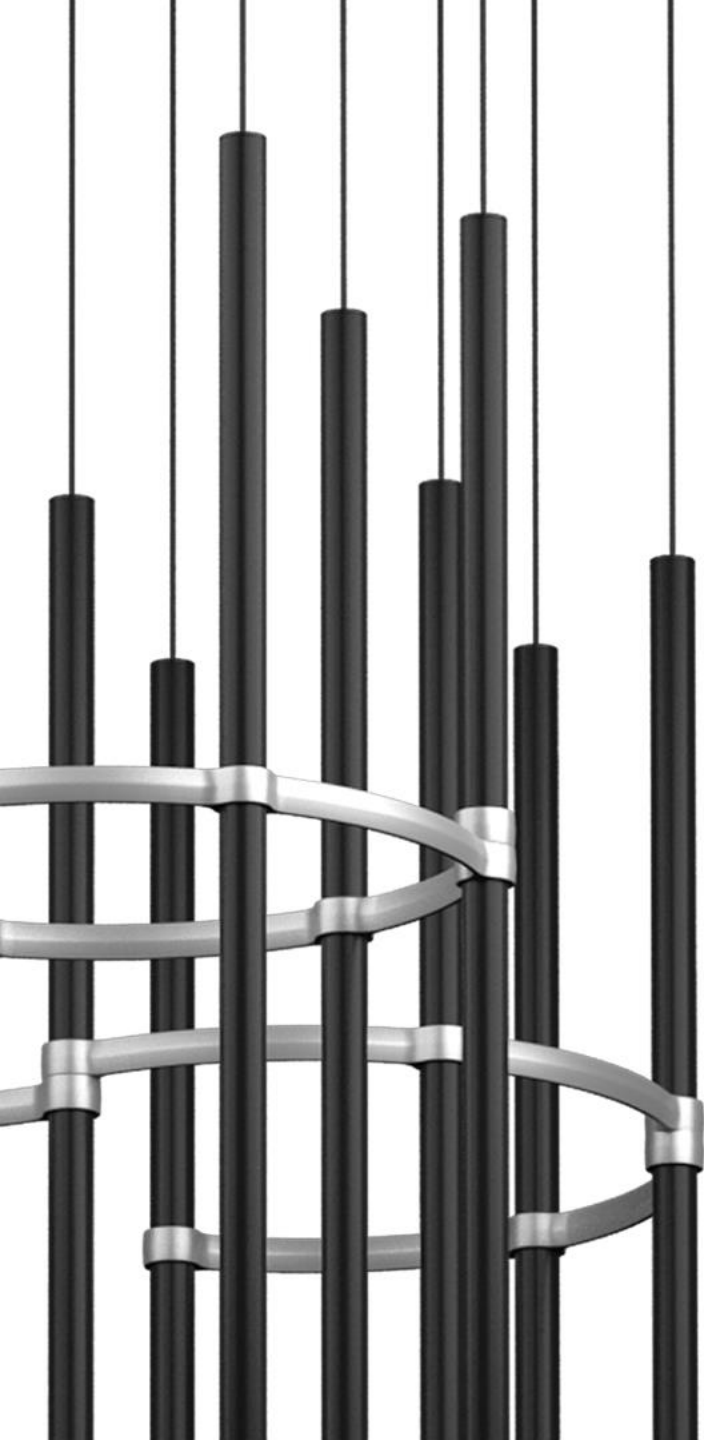

Configurations with
the **C-Connector**