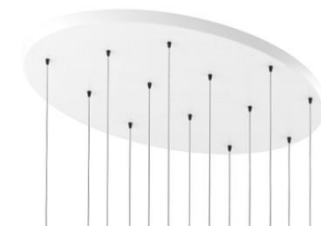

Black

White

Bronze

Industrial

Custom colors
Available upon request

Configure shapes
using standard
Canopies

→ Square

7 pendants

22 pendants

38 pendants

→ Rectangle

16 pendants

24 pendants

49 pendants

→ Round

3 pendants