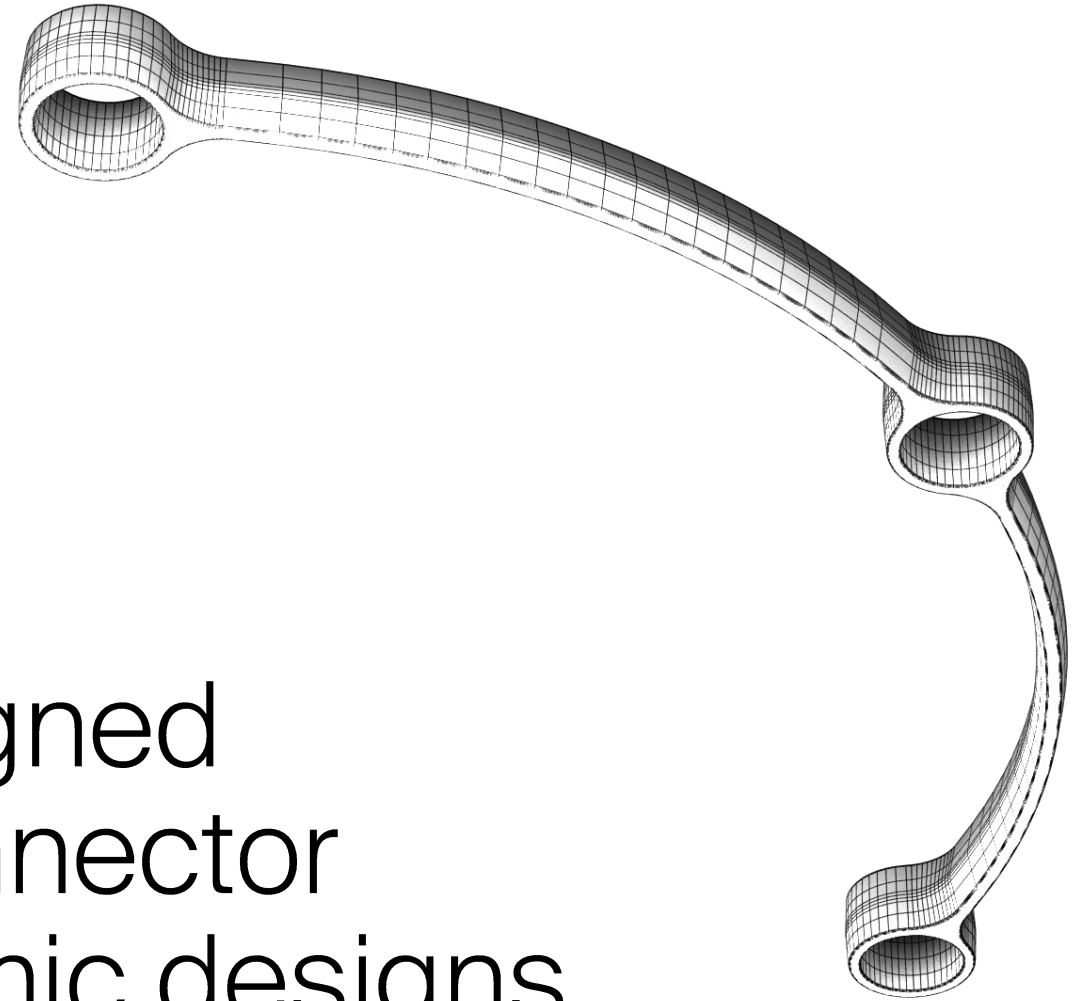

No Dimming

Phase
Dimming

120Vac only

0-10V
Dimming

3

Select your
Connector

3

Connector Shape

Y-Connector

C-Connector

C-Connector was designed to compliment the Y-Connector and allow for more dynamic designs

Connector

Compatibility

- C-Connector is designed to be compatible with the honeycomb pattern of the Y-Connector.
- Easy to swap C & Y Connectors for a new look.
- Easy to combine C & Y Connectors within the same configuration.