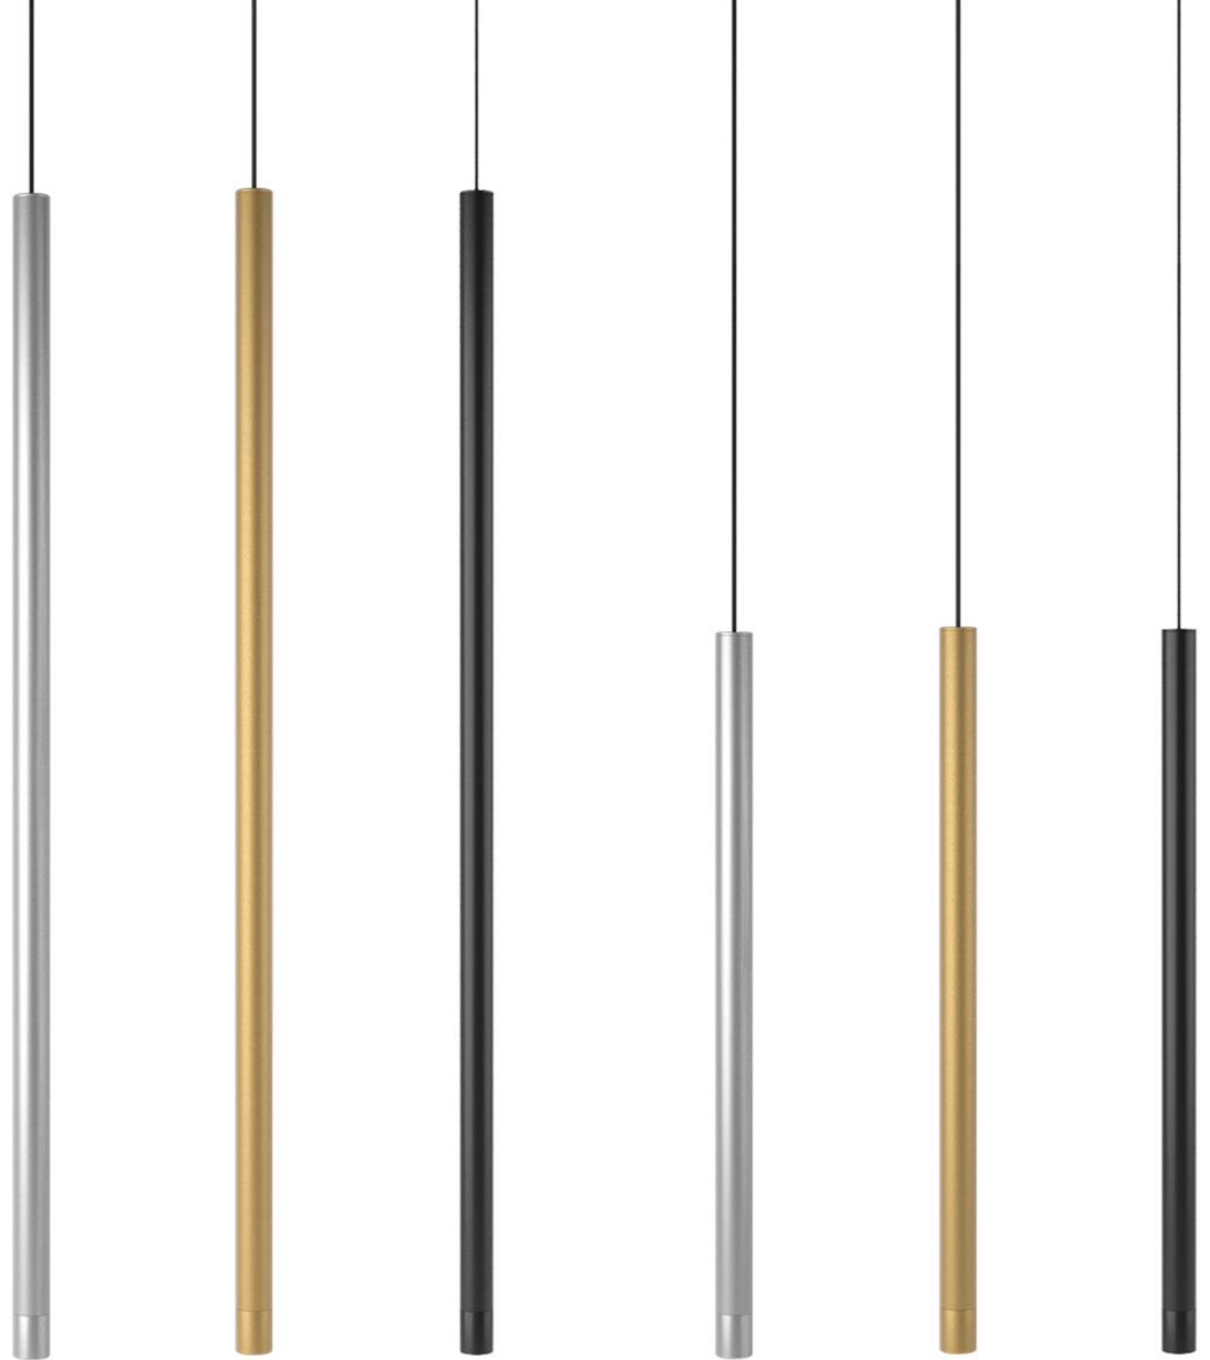

2

Tube Finish

Bronze

Industrial

Black

Custom colors
Available upon request