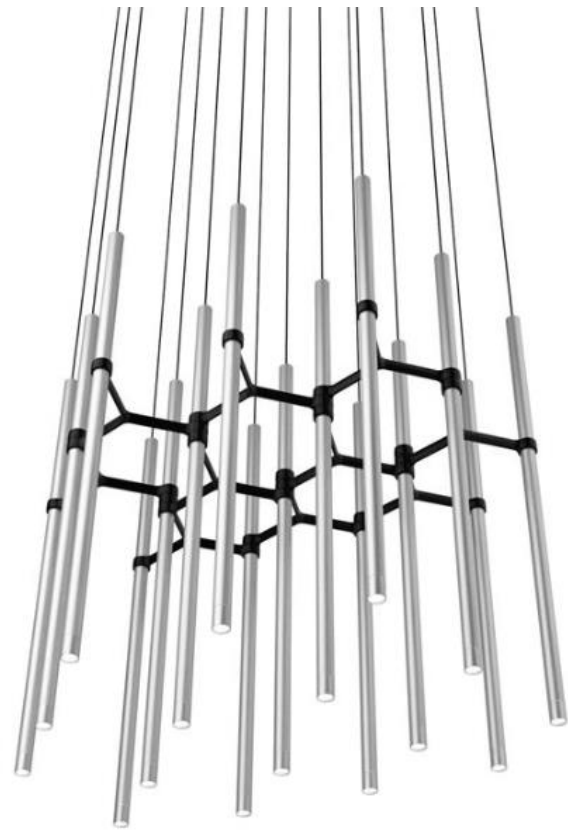

→ Industrial tube