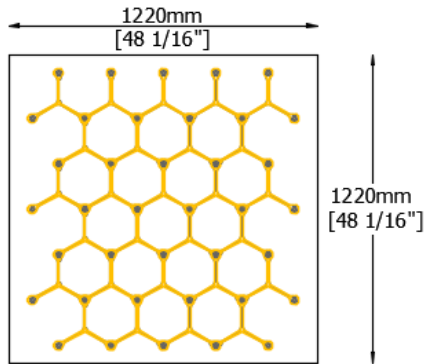

22 pendants

38 pendants

→ Rectangle

16 pendants

24 pendants

49 pendants

→ Round

3 pendants

→ IP41

500mm
(19 11/16")

800mm
(31 1/2")

Ø25mm (1")

Ø25mm (1")

DESIGN

Metropolis

Studio Zaneen