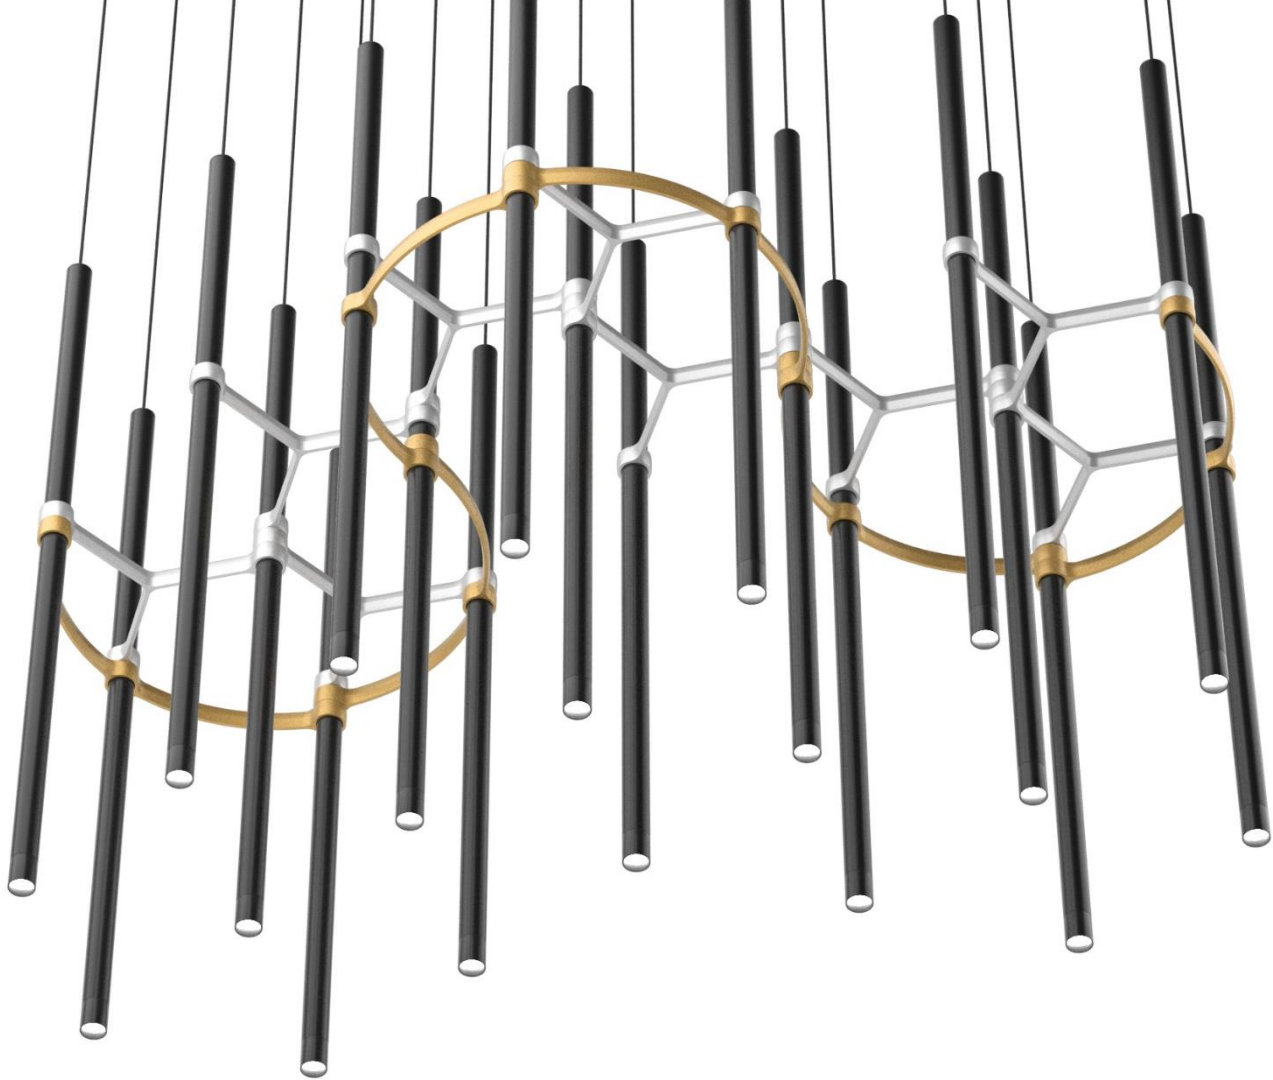

Metropolis

Design

ZANEEN[®]

Create Custom Designs

with standard
components

- Available as a Single Pendant or a Modular System
- Two Connector options to stabilize the single pendants into a unified modular system
- Locally manufactured
- Lead time is within 6 weeks
- Flexibility / Endless Configurations

→ Bronze tube

→ Industrial tube

Configurations with
the **Y-Connector**

The Golden Ratio

Configurations with
the **C-Connector**

Configurations with
the both connectors

ZANEEN®

Metropolis
manufactured by Studio Zaneen