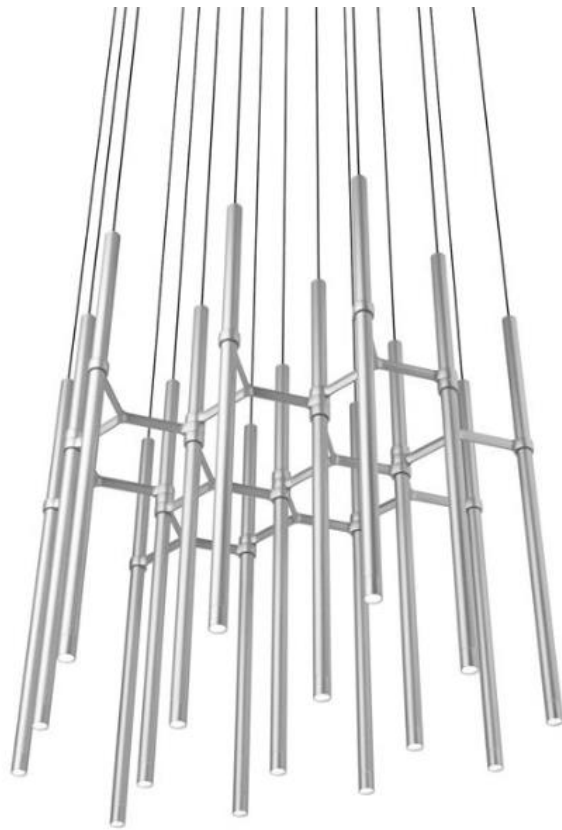

→ Bronze tube

→ Industrial tube

Configurations with
the **Y-Connector**

The Golden Ratio

Configurations with
the **C-Connector**

Configurations with
the both connectors

ZANEEN®

Metropolis
manufactured by Studio Zaneen