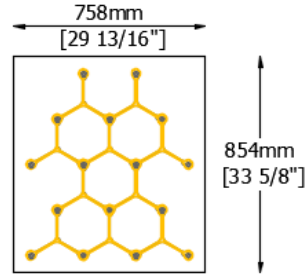

22 pendants

38 pendants

→ Rectangle

16 pendants

24 pendants

49 pendants

→ Round

3 pendants

→ IP41

500mm
(19 11/16")

800mm
(31 1/2")

Ø25mm (1")

Ø25mm (1")

DESIGN

Metropolis

Studio Zaneen