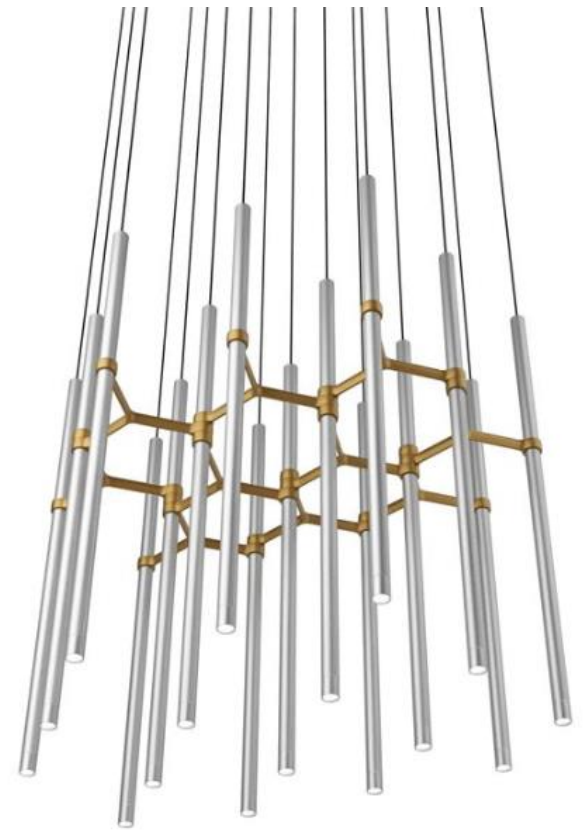

3 Steps
to build your
Metropolis

1

Canopy

2

Tube

3

Connector

1

Select your
Canopy

1

Canopy

A- Recessed Canopy for Monopoint

- For remote-driver applications
- Dimming requires min. 3 fixtures

Black

White

Custom colors
Available upon request

3

Connector Finish

Bronze

Industrial

Black

Custom colors
Available upon request

Combine tube finishes
with different color finishes

→ Black tube

→ Bronze tube

→ Industrial tube

Configurations with
the **Y-Connector**

The Golden Ratio

Configurations with
the **C-Connector**

Configurations with
the both connectors

ZANEEN®

Metropolis
manufactured by Studio Zaneen