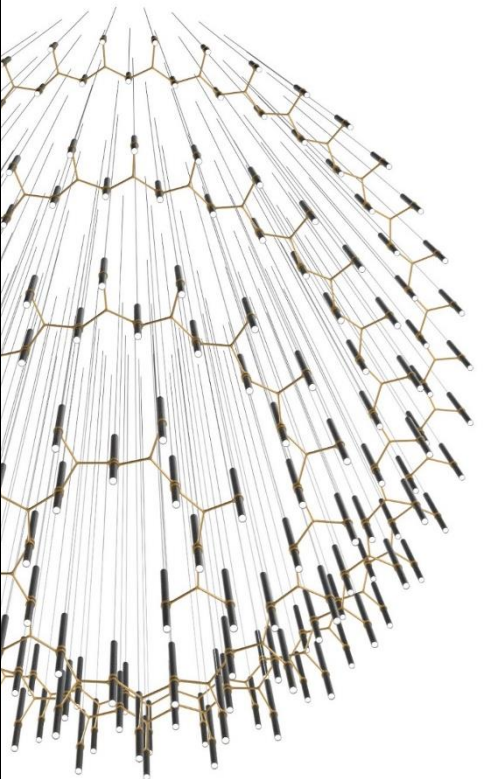

→ Bronze tube

→ Industrial tube

Configurations with
the **Y-Connector**

The Golden Ratio

Configurations with
the **C-Connector**

Configurations with
the both connectors

ZANEEN®

Metropolis
manufactured by Studio Zaneen