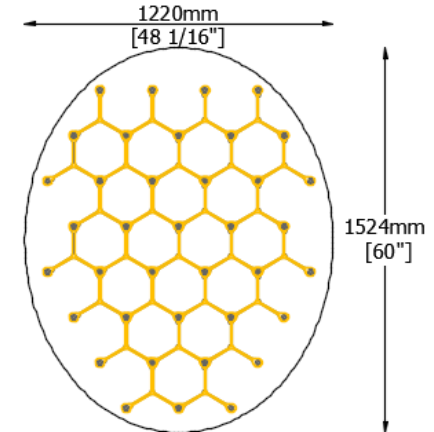

22 pendants

38 pendants

→ Rectangle

16 pendants

24 pendants

49 pendants

→ Round

3 pendants

7 pendants

27 pendants

→ Oval

13 pendants

21 pendants

38 pendants

Select your
Tube

2

Tube Size

→ 2 standard heights:

→ 500mm (19 11/16")

→ 800mm (31 1/2")

→ 3 versions available:

→ LED Tube (3.65W / 122 delivered lumens)

→ Blind Tube (no LED)

→ Luminous Halo (frosted drop lens - *extends the cylinder height by 20mm)

→ IP41

500mm
(19 11/16")

800mm
(31 1/2")

Ø25mm (1")

Ø25mm (1")

DESIGN

Metropolis

Studio Zaneen