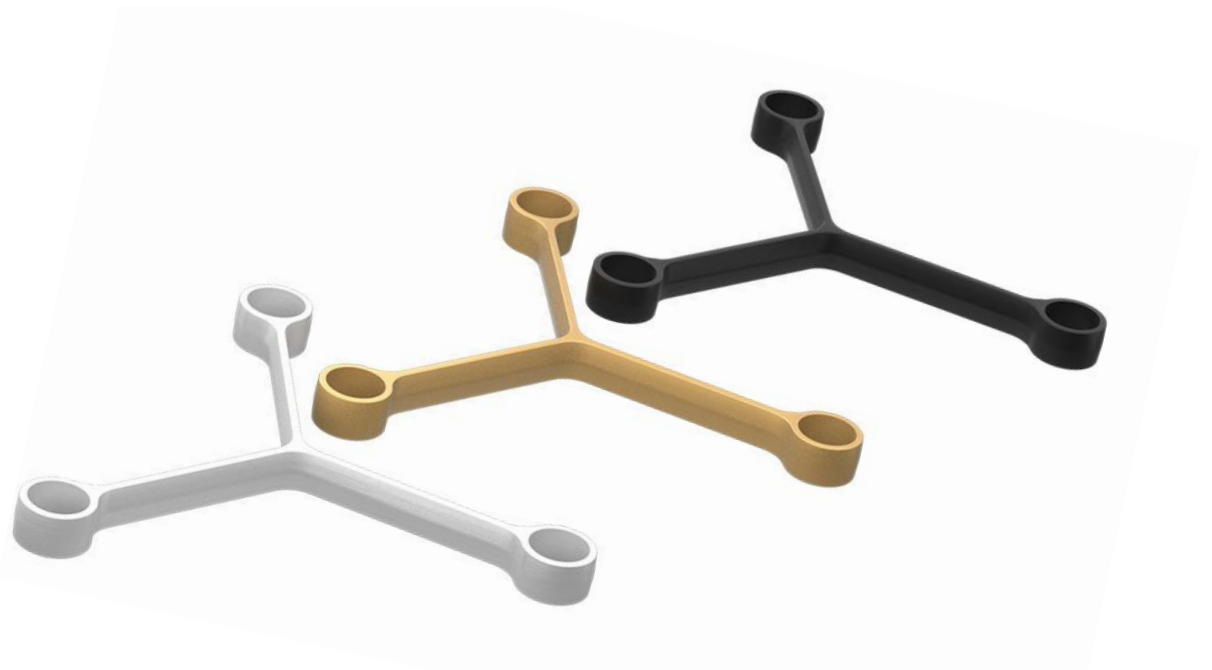

3

Connector Finish

Bronze

Industrial

Black

Custom colors
Available upon request

Combine tube finishes
with different color finishes

→ Black tube