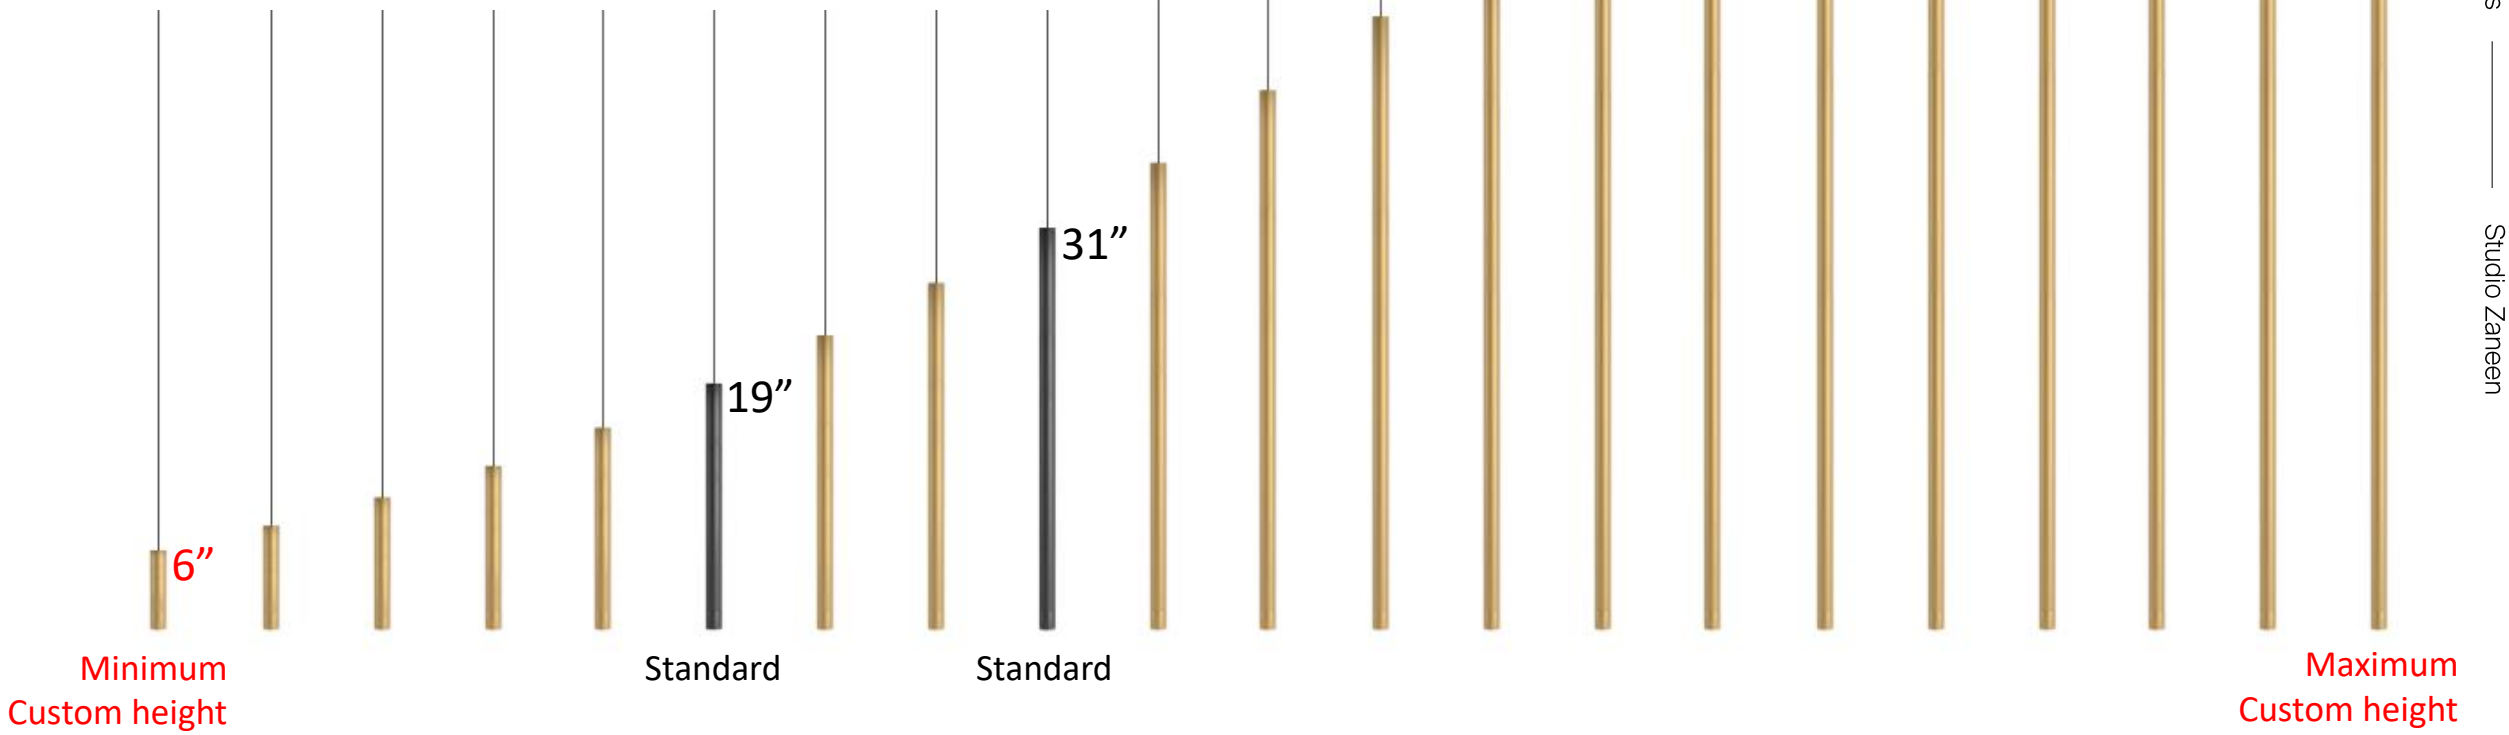

Tube Size

→ 2 standard heights:

→ 500mm (19 11/16")

→ 800mm (31 1/2")

→ 3 versions available:

→ LED Tube (3.65W / 122 delivered lumens)

→ Blind Tube (no LED)

→ Luminous Halo (frosted drop lens - *extends the cylinder height by 20mm)

→ IP41

500mm
(19 11/16")

800mm
(31 1/2")

Ø25mm (1")

Ø25mm (1")

DESIGN

Metropolis

Studio Zaneen

2

Tube Size

→ Minimum Quantity for custom lengths:
50 pieces

2

Tube Cable

- New thinner cables remain straight
- Minimalistic look
- Choice of Black and Transparent
- Standard cable length is 3500mm (137 13/16")
- Custom length available upon request

Ø7.5mm
(5/16")

*Old
cable*

NEW

Ø2.7mm
(1/8")

2

Tube Finish

Bronze

Industrial