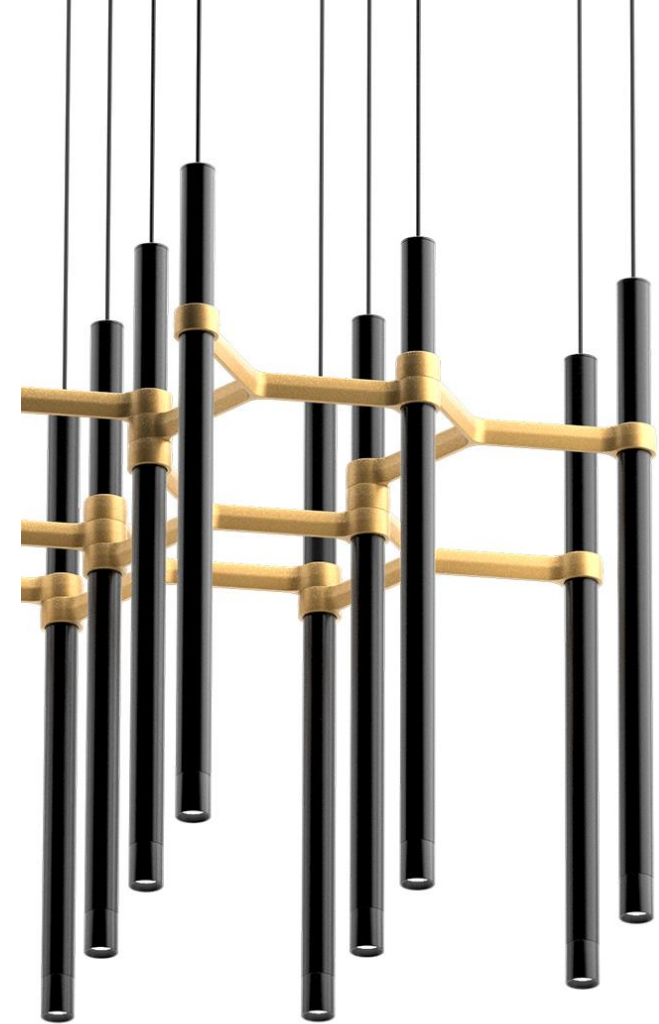

Metropolis

Design

ZANEEN[®]

Create Custom Designs

with standard
components

- Available as a Single Pendant or a Modular System
- Two Connector options to stabilize the single pendants into a unified modular system
- Locally manufactured
- Lead time is within 6 weeks
- Flexibility / Endless Configurations

3 Steps
to build your
Metropolis

1

Canopy

2

Tube

3

Connector

1

Select your
Canopy

1

Canopy

A- Recessed Canopy for Monopoint

- For remote-driver applications
- Dimming requires min. 3 fixtures

Black

White

Custom colors
Available upon request