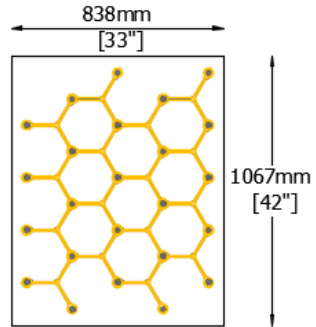

22 pendants

38 pendants

→ Rectangle

16 pendants

24 pendants

49 pendants

→ Round

3 pendants

→ IP41

500mm
(19 11/16")

800mm
(31 1/2")

Ø25mm (1")

Ø25mm (1")

DESIGN

Metropolis

Studio Zaneen