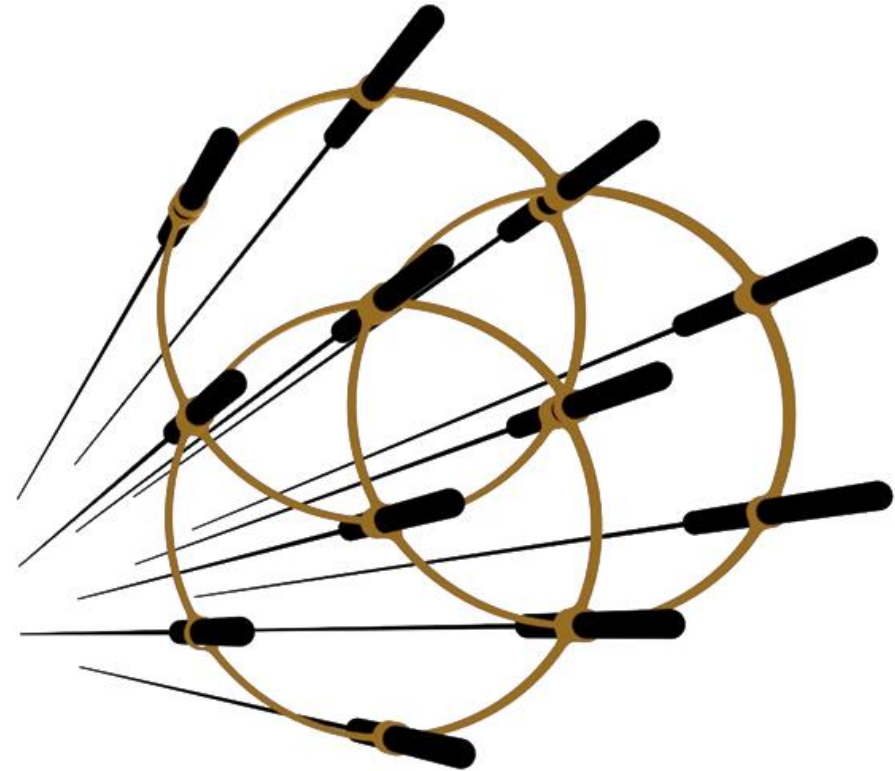

C-Connector