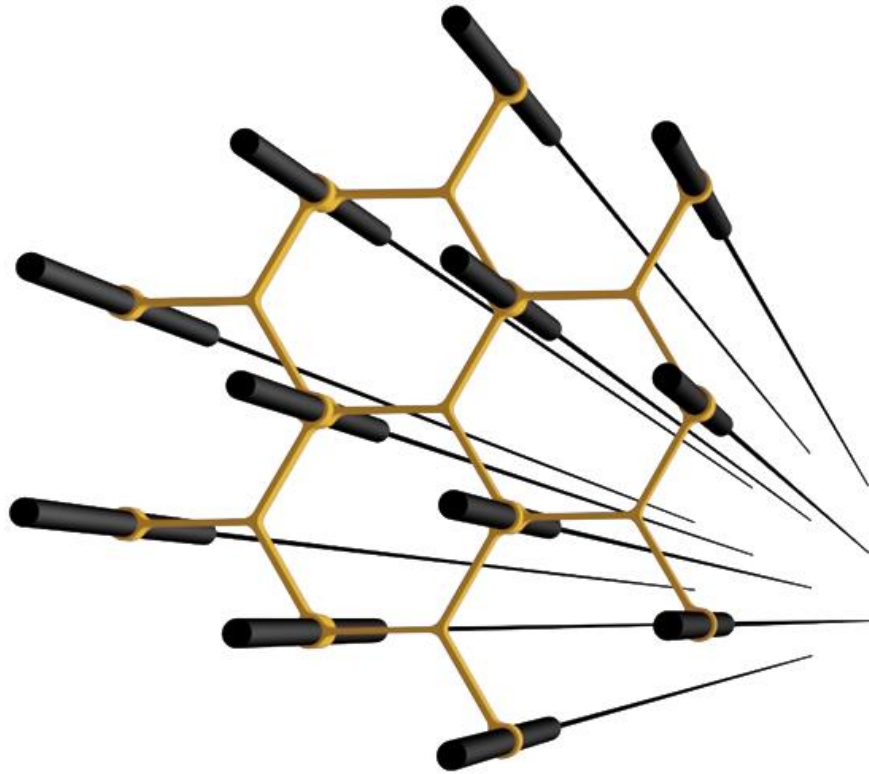

Compatibility Examples

Y-Connector