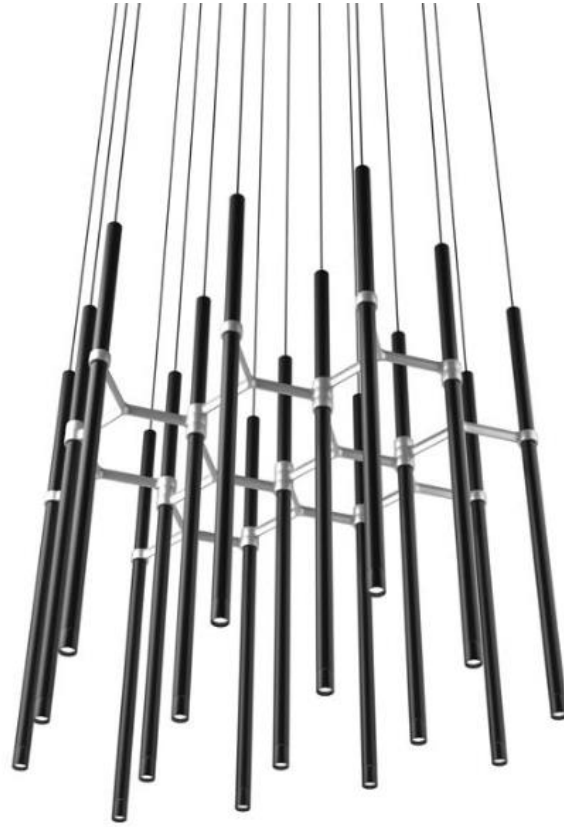

→ Black tube