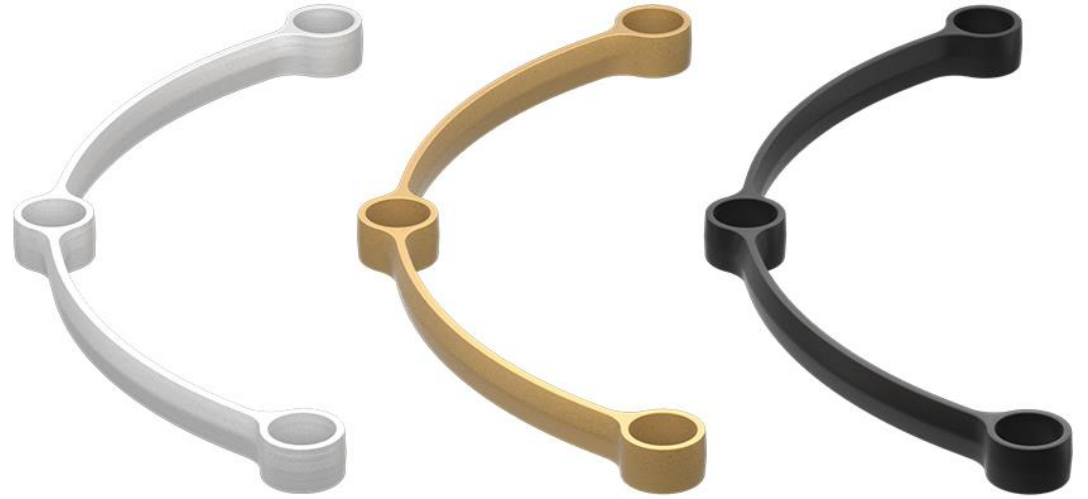

3

Connector Finish

Bronze

Industrial

Black

Custom colors
Available upon request

Combine tube finishes
with different color finishes

→ Black tube

→ Bronze tube

→ Industrial tube

Configurations with
the **Y-Connector**

The Golden Ratio

Configurations with
the **C-Connector**

Configurations with
the both connectors

ZANEEN®

Metropolis
manufactured by Studio Zaneen