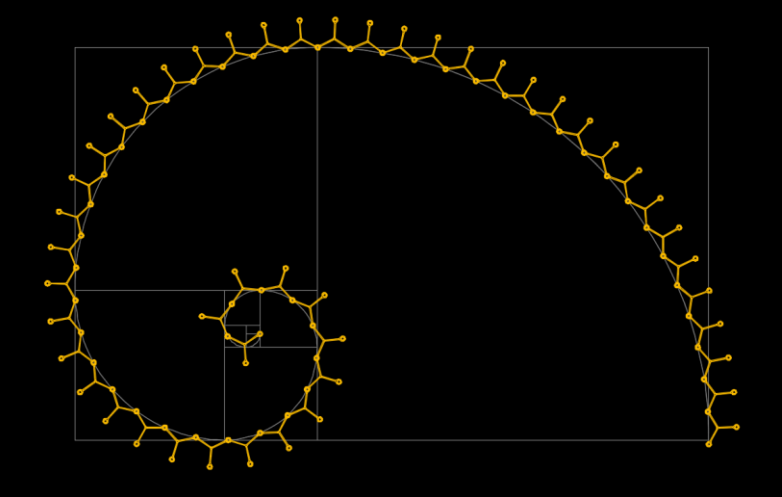

→ Bronze tube

→ Industrial tube

Configurations with
the **Y-Connector**

The Golden Ratio

Configurations with
the **C-Connector**

Configurations with
the both connectors

ZANEEN®

Metropolis
manufactured by Studio Zaneen