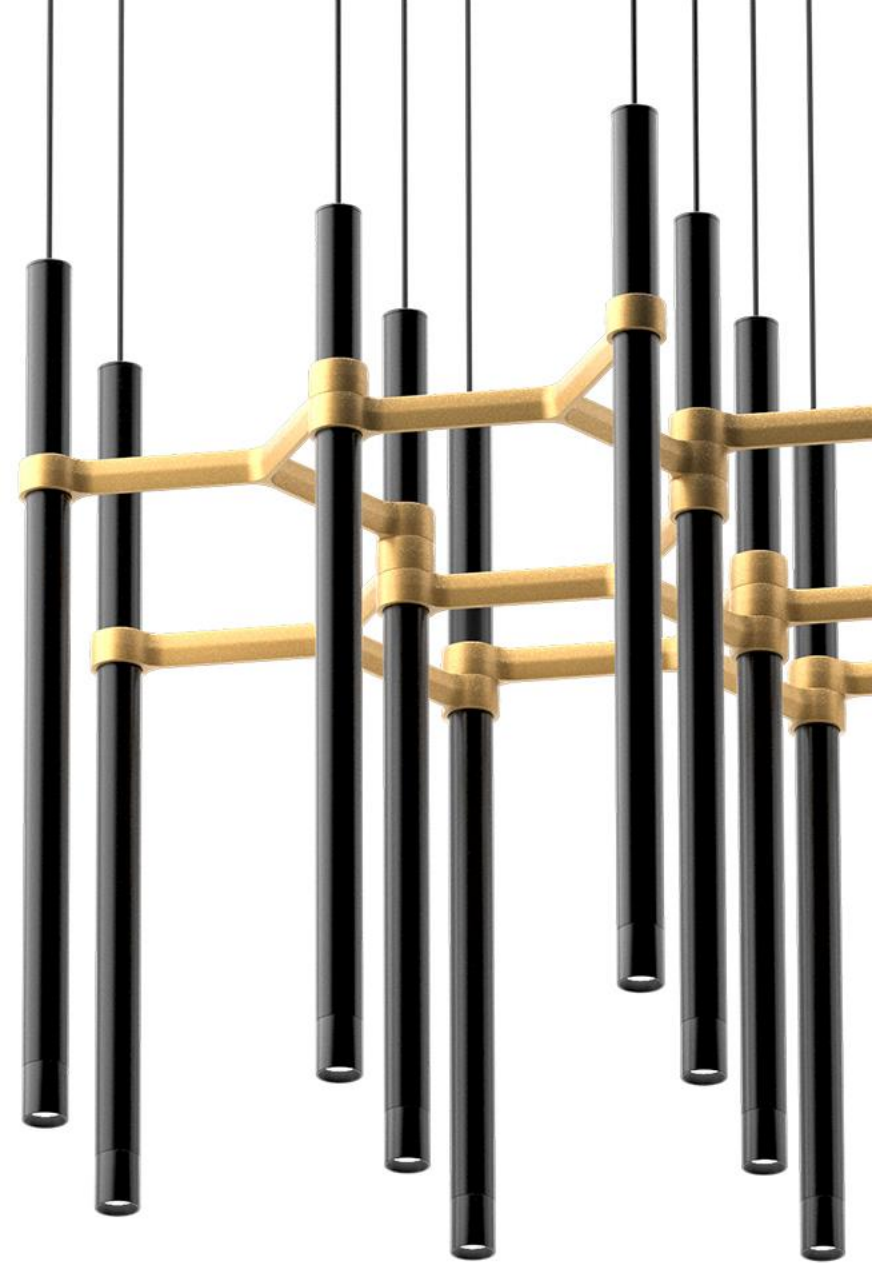

Configurations with
the **Y-Connector**