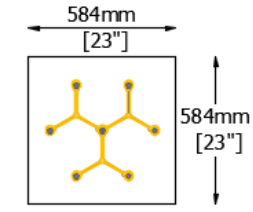

→ Square

7 pendants