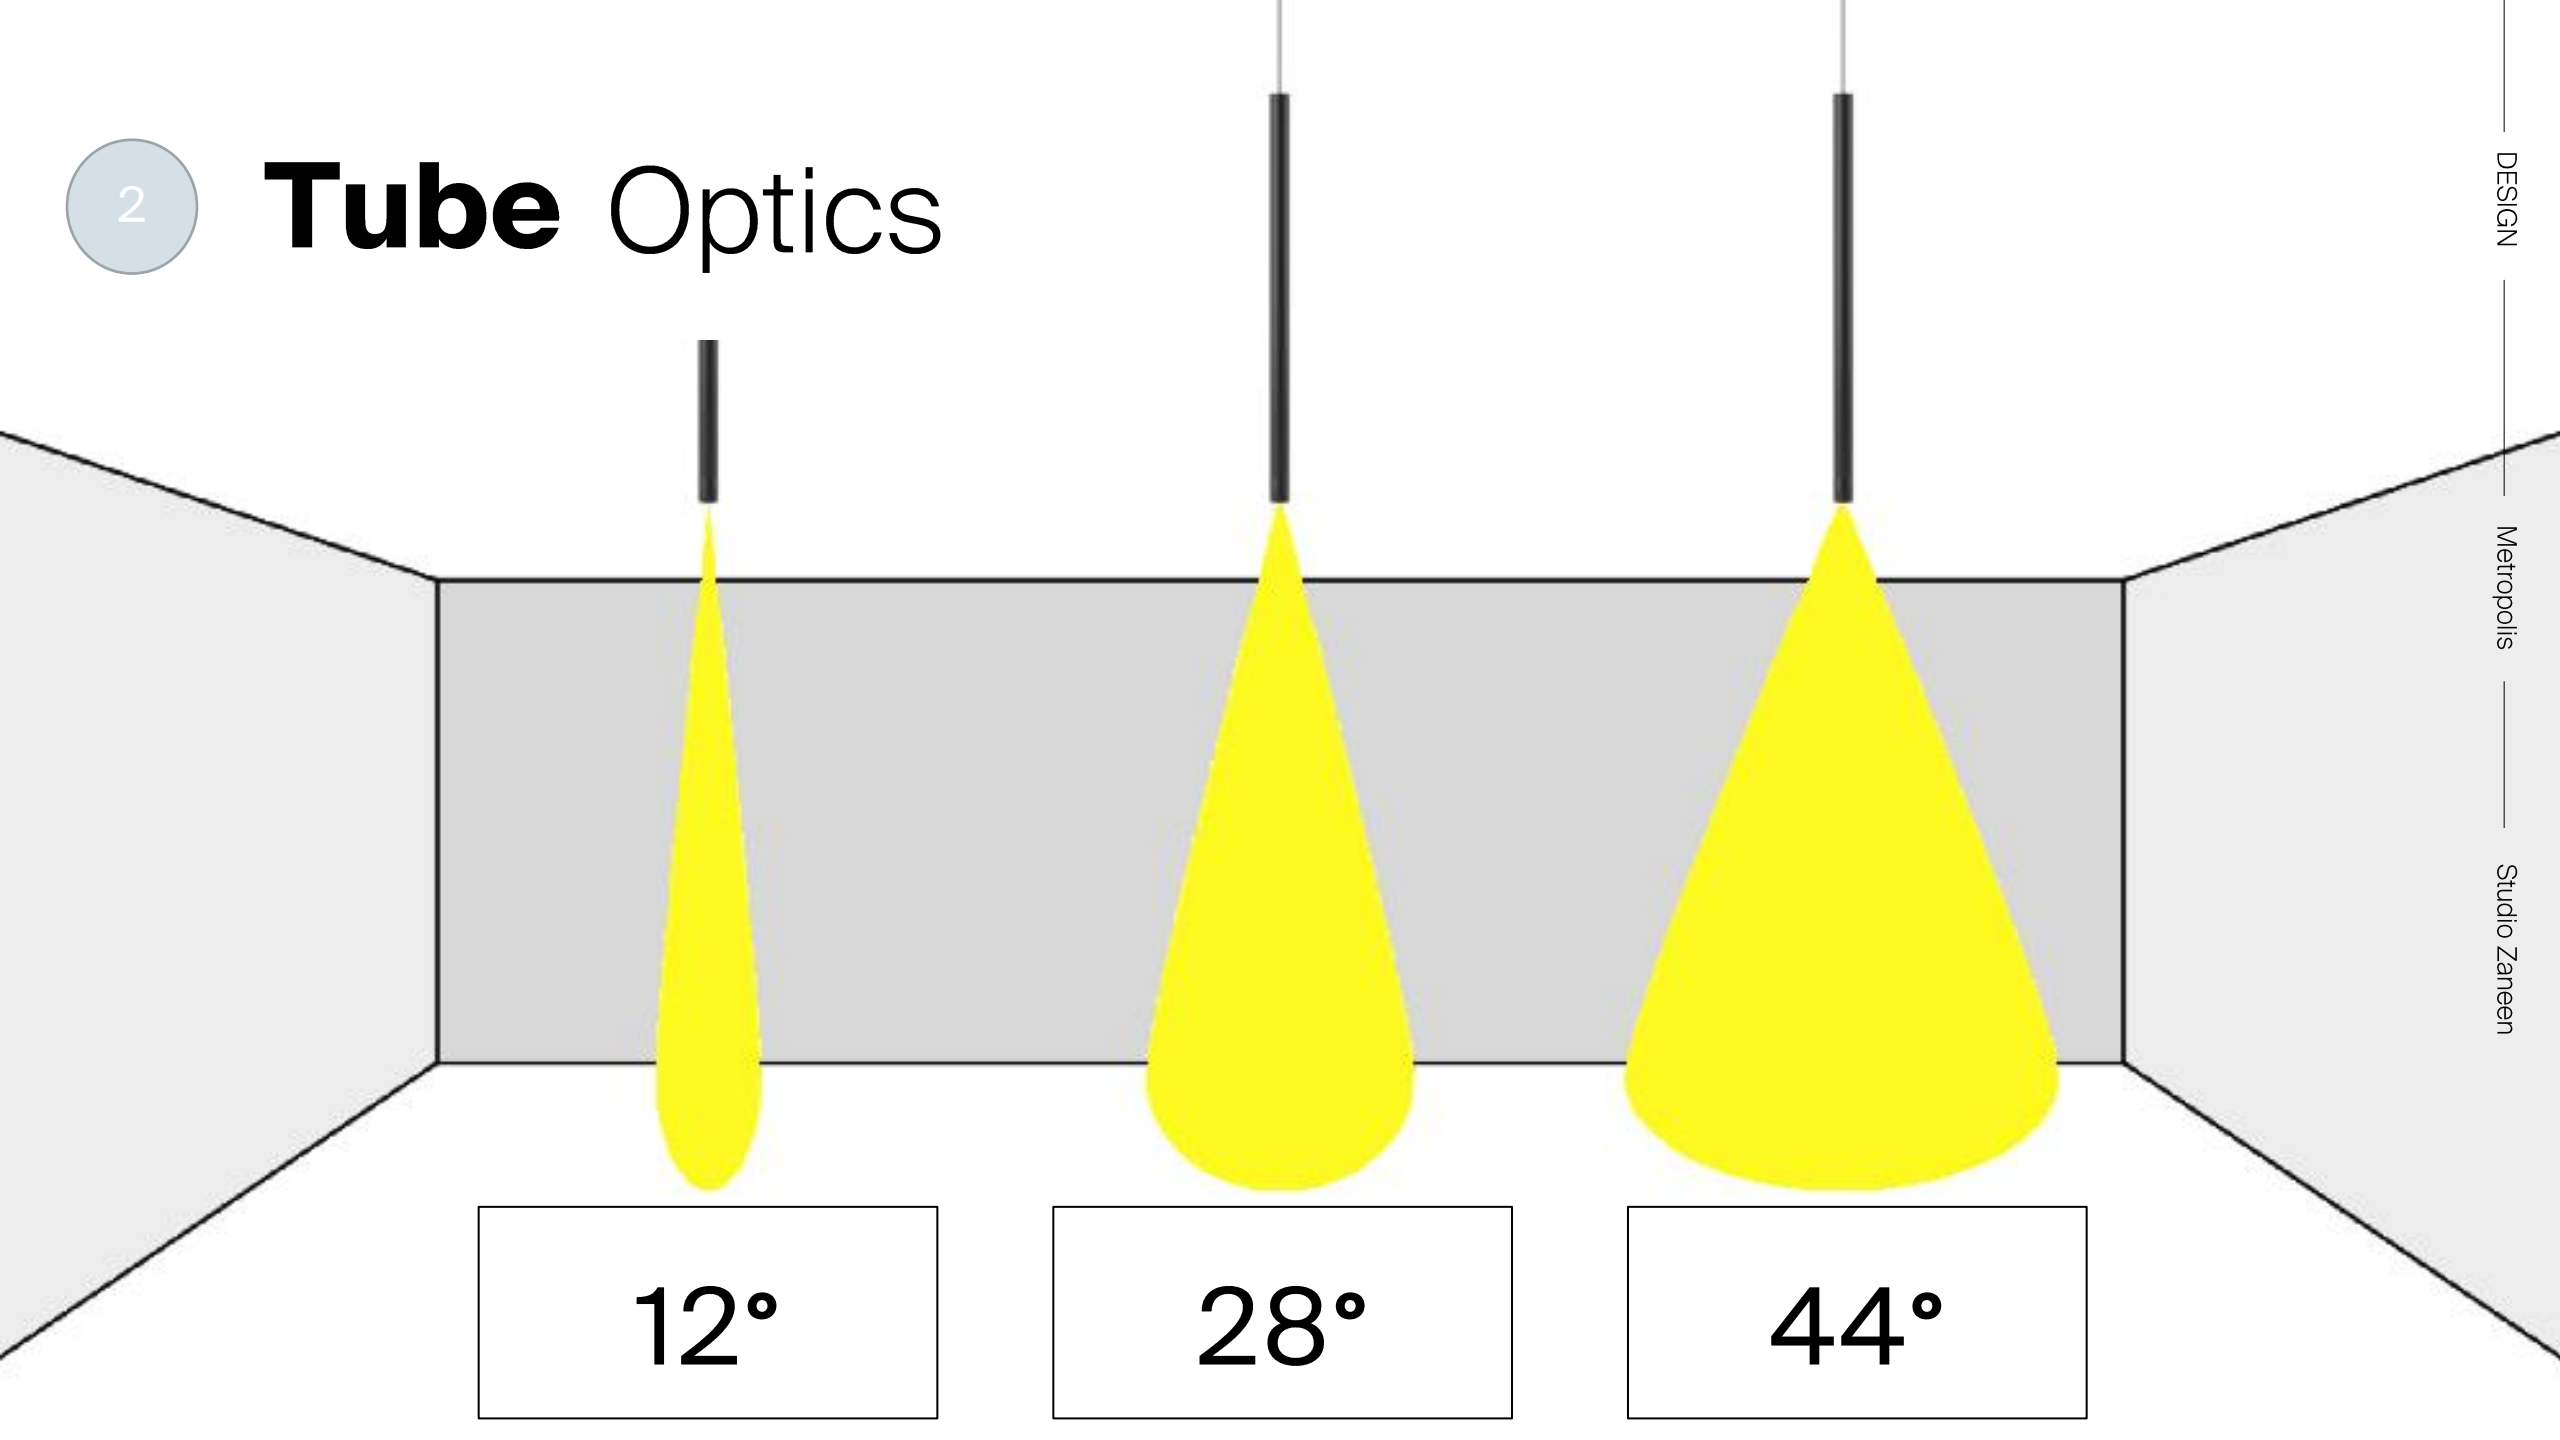

2

Tube Optics

12°

28°

44°