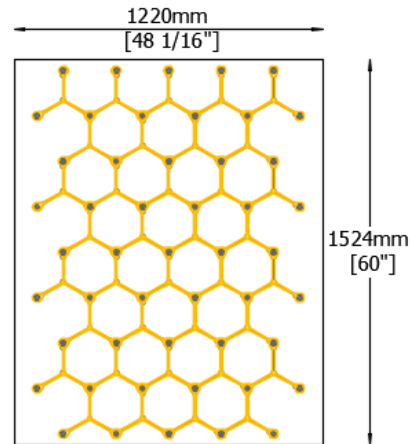

22 pendants

38 pendants

→ Rectangle

16 pendants

24 pendants

49 pendants

→ Round

3 pendants

Tube Size

→ 2 standard heights:

→ 500mm (19 11/16")

→ 800mm (31 1/2")

→ 3 versions available:

→ LED Tube (3.65W / 122 delivered lumens)

→ Blind Tube (no LED)

→ Luminous Halo (frosted drop lens - *extends the cylinder height by 20mm)

→ IP41

500mm
(19 11/16")

800mm
(31 1/2")

Ø25mm (1")

Ø25mm (1")

DESIGN

Metropolis

Studio Zaneen