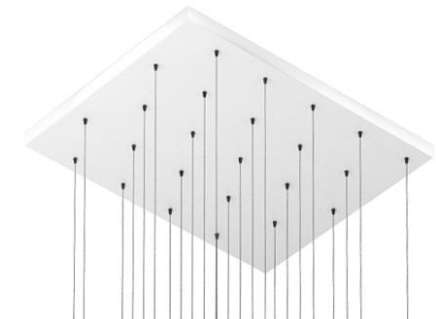

3 Steps
to build your
Metropolis

1

Canopy

2

Tube

3

Connector

1

Custom colors
Available upon request

1

Canopy

C- Surface Canopy for Modular Systems

- Standard Square, Rectangular, Round and Oval shapes
- Custom sizes and shapes are available
- Canopy includes integrated dimmable drivers

Black

White

Bronze

Industrial

Custom colors
Available upon request

Configure shapes
using standard
Canopies

→ Square

7 pendants

22 pendants

38 pendants

→ Rectangle

16 pendants

24 pendants

49 pendants

→ Round

3 pendants