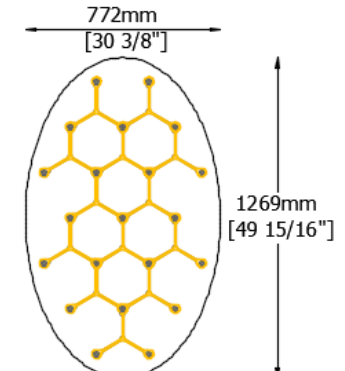

22 pendants

38 pendants

→ Rectangle

16 pendants

24 pendants

49 pendants

→ Round

3 pendants

7 pendants

27 pendants

→ Oval

13 pendants

21 pendants

38 pendants

Select your
Tube

2

Tube Size

→ 2 standard heights:

→ 500mm (19 11/16")

→ 800mm (31 1/2")

→ 3 versions available:

→ LED Tube (3.65W / 122 delivered lumens)

→ Blind Tube (no LED)

→ Luminous Halo (frosted drop lens - *extends the cylinder height by 20mm)

→ IP41

500mm
(19 11/16")

800mm
(31 1/2")

Ø25mm (1")

Ø25mm (1")

DESIGN

Metropolis

Studio Zaneen