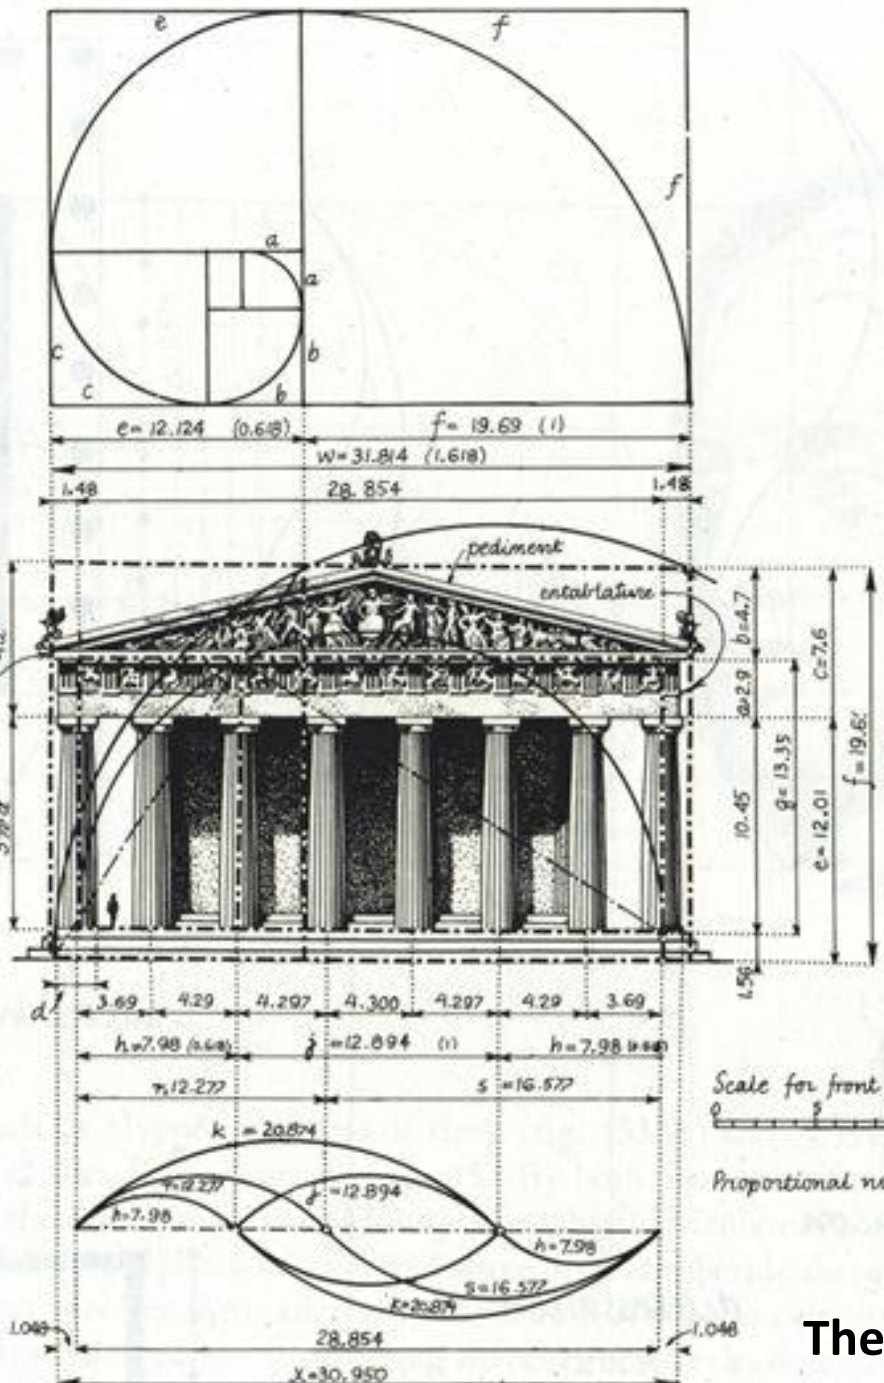

→ Bronze tube

→ Industrial tube

Configurations with
the **Y-Connector**

The Golden Ratio

Configurations with
the **C-Connector**

Configurations with
the both connectors

ZANEEN®

Metropolis
manufactured by Studio Zaneen