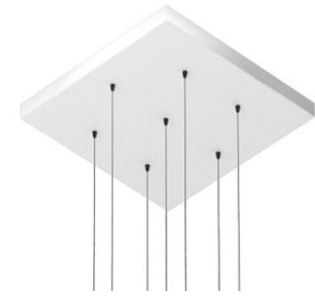

Black

White

Bronze

Industrial

Custom colors
Available upon request

Configure shapes
using standard
Canopies

→ Square

7 pendants

22 pendants

38 pendants

→ Rectangle

16 pendants

24 pendants

49 pendants

→ Round

3 pendants