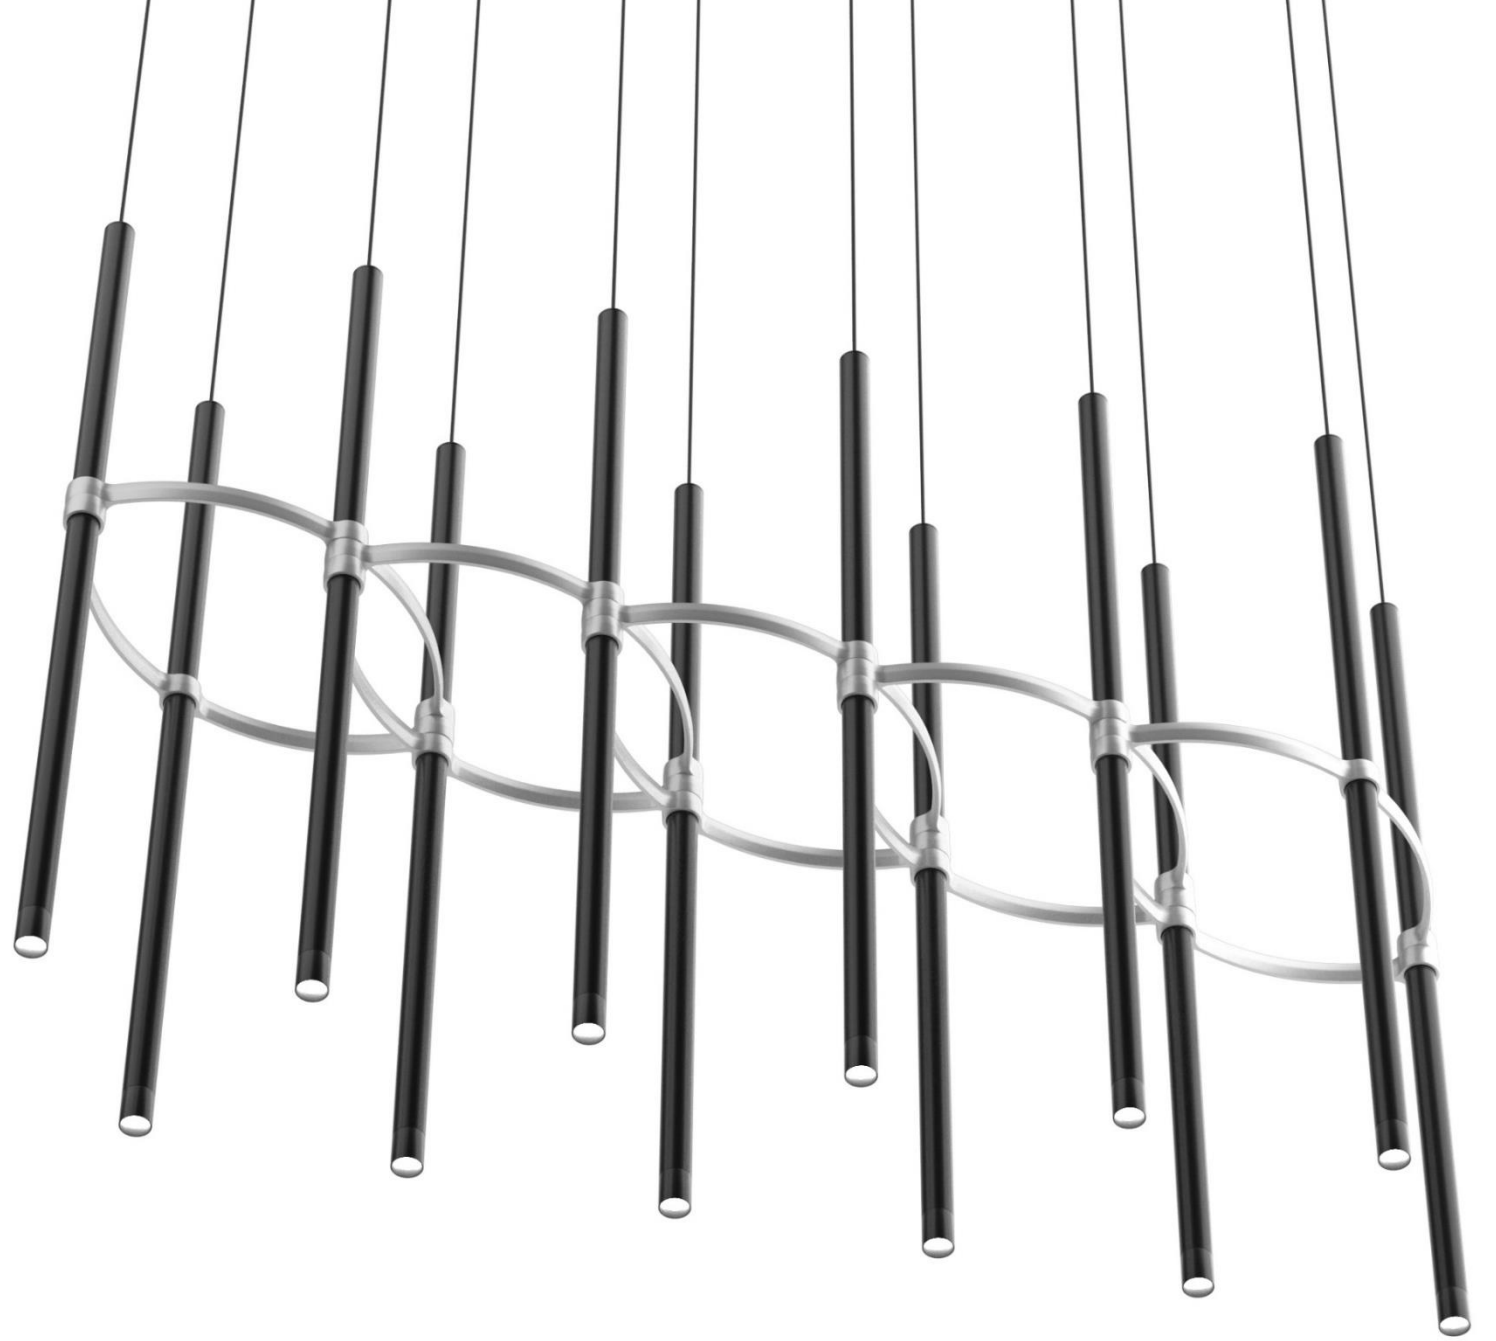

→ Bronze tube

→ Industrial tube

Configurations with
the **Y-Connector**

The Golden Ratio

Configurations with
the **C-Connector**

Configurations with
the both connectors

ZANEEN®

Metropolis
manufactured by Studio Zaneen