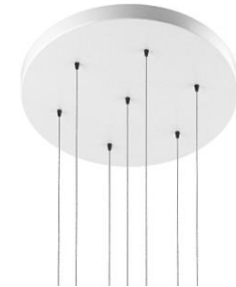

Black

White

Bronze

Industrial

Custom colors
Available upon request

Configure shapes
using standard
Canopies

→ Square

7 pendants

22 pendants

38 pendants

→ Rectangle

16 pendants

24 pendants

49 pendants

→ Round

3 pendants