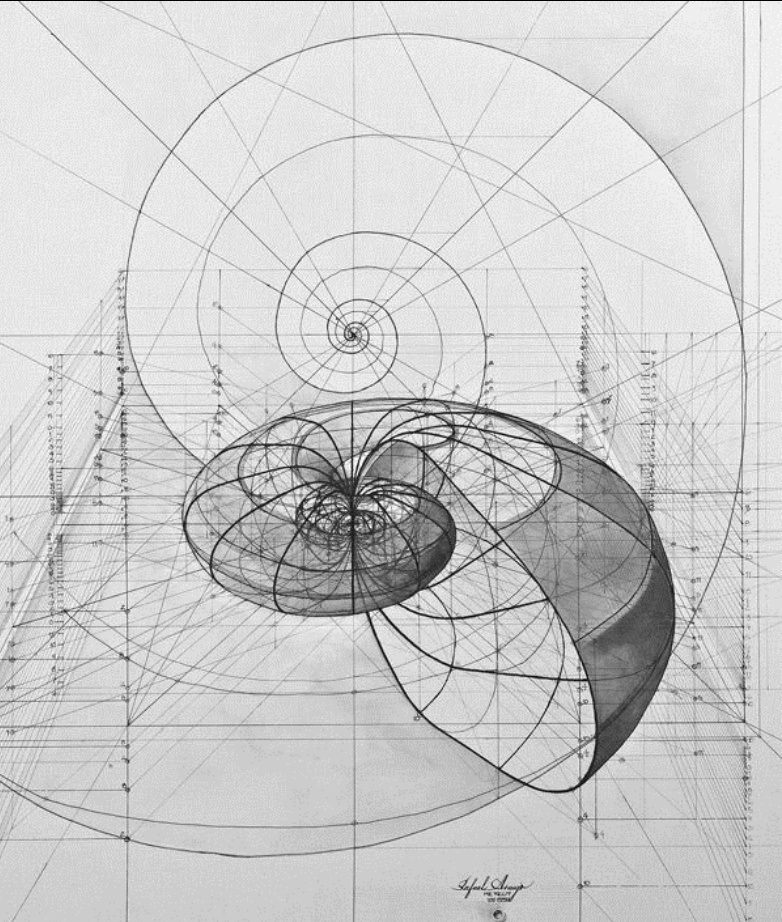

→ Bronze tube

→ Industrial tube

Configurations with
the **Y-Connector**

The Golden Ratio

Configurations with
the **C-Connector**

Configurations with
the both connectors

ZANEEN®

Metropolis
manufactured by Studio Zaneen