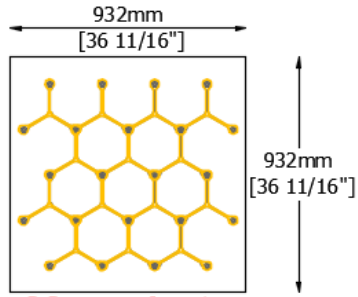

22 pendants

38 pendants

→ Rectangle

16 pendants

24 pendants

49 pendants

→ Round

3 pendants

→ IP41

500mm
(19 11/16")

800mm
(31 1/2")

Ø25mm (1")

Ø25mm (1")

DESIGN

Metropolis

Studio Zaneen