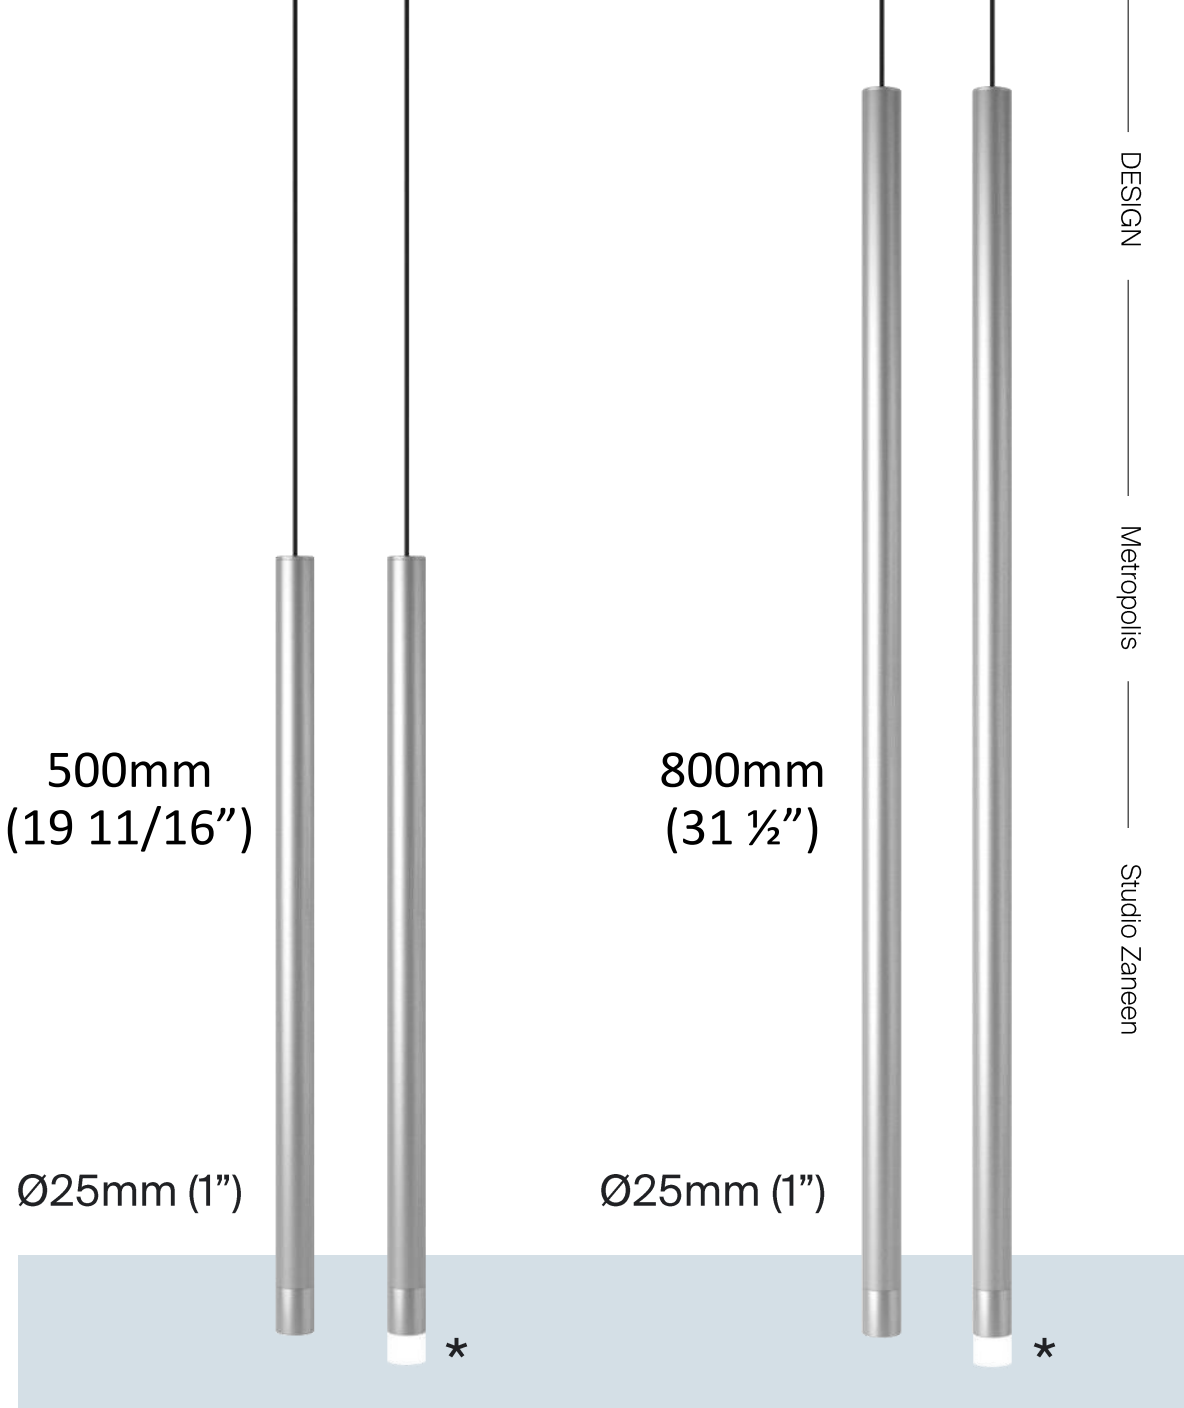

Tube Size

→ 2 standard heights:

→ 500mm (19 11/16")

→ 800mm (31 1/2")

→ 3 versions available:

→ LED Tube (3.65W / 122 delivered lumens)

→ Blind Tube (no LED)

→ Luminous Halo (frosted drop lens - *extends the cylinder height by 20mm)

→ IP41

500mm
(19 11/16")

800mm
(31 1/2")

Ø25mm (1")

Ø25mm (1")

DESIGN

Metropolis

Studio Zaneen

2

Tube Size

→ Minimum Quantity for custom lengths:
50 pieces

2

Tube Cable

- New thinner cables remain straight
- Minimalistic look
- Choice of Black and Transparent
- Standard cable length is 3500mm (137 13/16")
- Custom length available upon request

Ø7.5mm
(5/16")

*Old
cable*

NEW

Ø2.7mm
(1/8")

2

Tube Finish

Bronze

Industrial