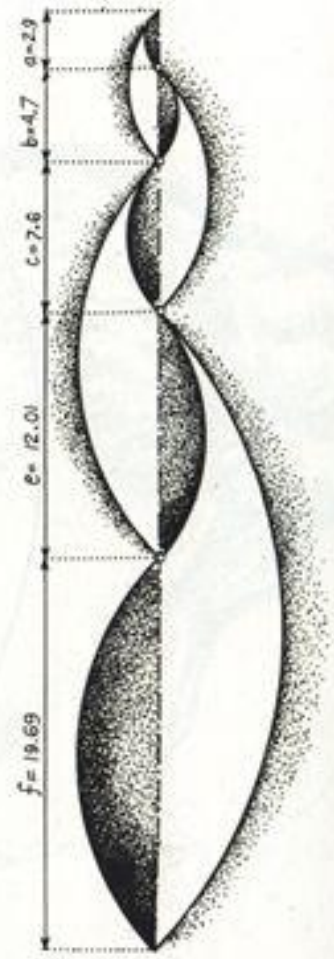

→ Bronze tube

→ Industrial tube

Configurations with
the **Y-Connector**

The Golden Ratio

Configurations with
the **C-Connector**

Configurations with
the both connectors

ZANEEN®

Metropolis
manufactured by Studio Zaneen