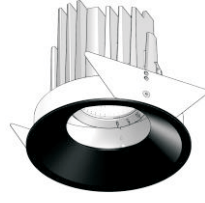

ADJUSTABLE

SEMI ADJUSTABLE

PINHOLE ROUND

PINHOLE SQUARE

DEEP

WALLWASH

1

Ø98mm(3 7/8")

ALIGNED ON BOTH SIDES

1.

2.

3.

CLICK

WALLWASH

6 ADJUSTABLE/PINHOLE ROUND AND SQUARE 0-30°
SEMI-ADJUSTABLE 0-10° 0-355° FIXED 0-355°

CONFIGURATION NOT AVAILABLE FOR DEEP WALL WASH

ADJUSTABLE PINHOLE WALL WASH

SEMI ADJUSTABLE SQUARE PINHOLE DEEP