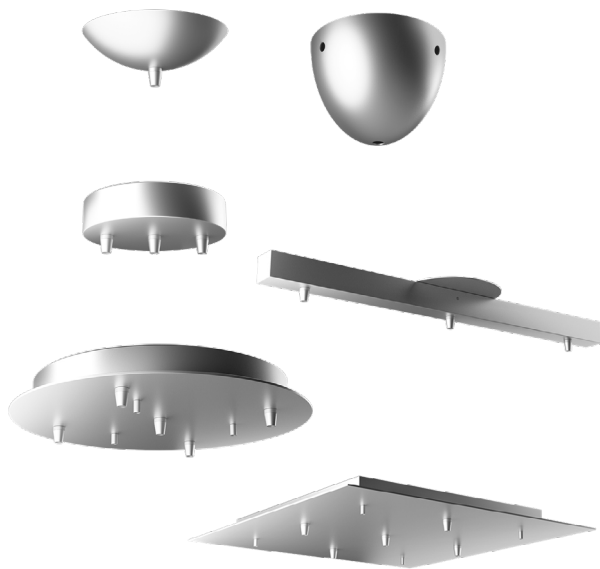

SYSTEM OVERVIEW