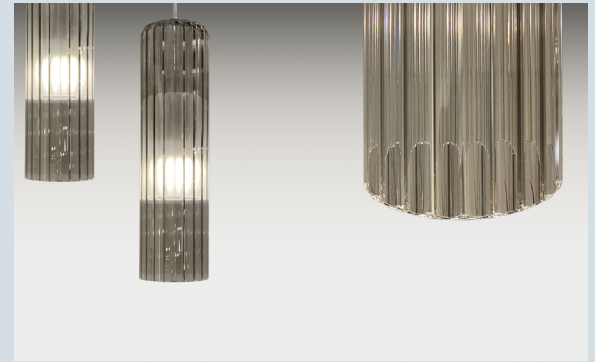

PROJECT	_____
TYPE	_____
NOTES	_____
QUANTITY	_____
DATE	_____

DESIGN | DAO

DAO is a simple and timeless collection of ribbed pendant lights. Its versatility and variety of glass finish combinations make it attractive both on its own and in multiple compositions. Hidden inside is a luminous soul that shows its particular silhouette when turned on, while the sophisticated metallic finishes of the Dao luminaires complement each other in attractive and elegant chromatic combinations.