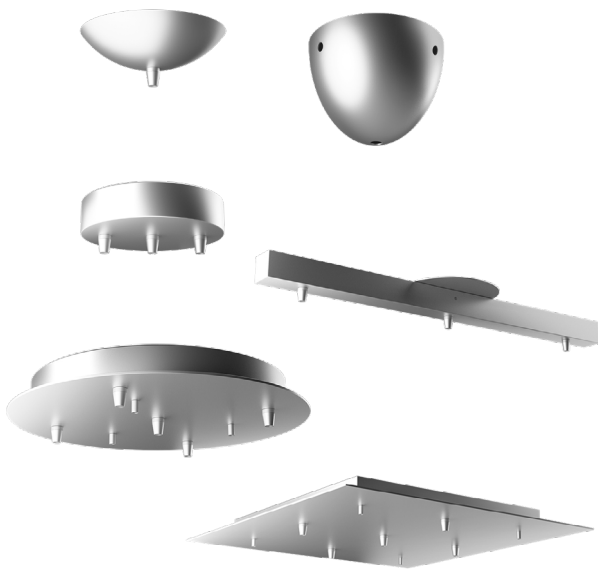

SYSTEM OVERVIEW