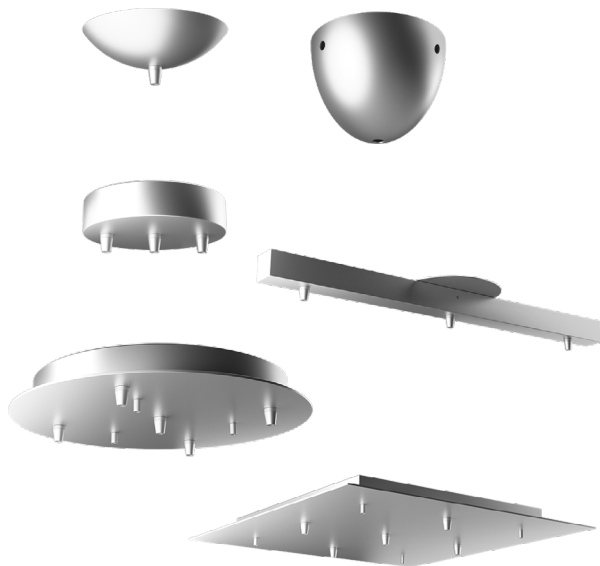

FOLD MODULAR SYSTEM SPECIFICATION SHEET

PROJECT	_____
TYPE	_____
NOTES	_____
QUANTITY	_____
DATE	_____

DESIGN | FOLD

FOLD is a concentric metal cylinder that perfectly integrates with its blown glass silhouette. The technical soul of the lighting source becomes an aesthetic element, while the behavior of the light inside the lamp is designed to deceive the human eye. Curves and transparencies are shaped by creating a connection between light and glass. Fold is available in a wide range of colored glass options. The system consists of a pendant lamp in two different size variants with the flexibility to be clustered in groups.

SYSTEM OVERVIEW

FOLD MODULAR SYSTEM SPECIFICATION SHEET

PROJECT _____
 TYPE _____
 NOTES _____
 QUANTITY _____
 DATE _____

SYSTEM GUIDE

To make your product selection and complete system specification, proceed with the following:
 review system options, create your system code in the field below and include your quantity.
 For the canopies/pendants, use the field beside each product name.
 Submit to quotes@zaneen.com to receive a formal BOM and finalized model numbers.