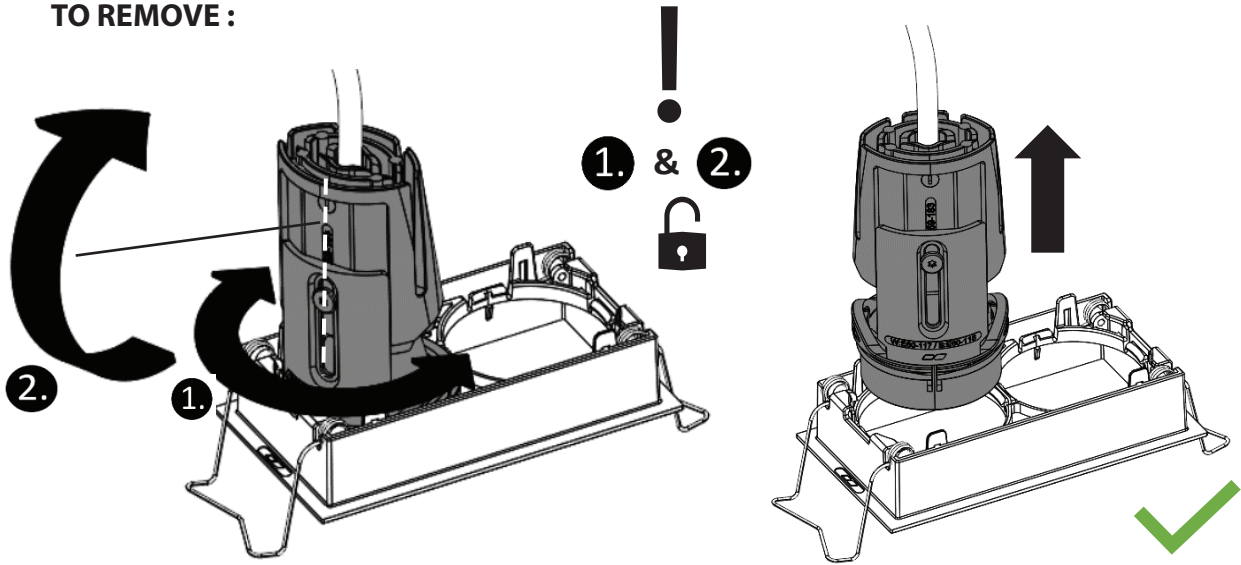

**1 Spot: L38152-      2 Spot: L38153-      3 Spot: L38154-      4 Spot: L38155-**

**1** **A** **s: 1-25mm** **B** **s**

	A (mm)	B (mm)
L38152-	62	62
L38153-	116	62
L38154-	170	62
L38155-	224	62

**2** **Attention!**  
turn off  
power  
before  
installation!

**3** LED Driver

	LED Driver
L38152-	1x
L38153-	2x
L38154-	3x
L38155-	4x

ABC	ABD	ACD	BCD
ACB	ADB	ADC	BDC
BAC	BAD	CAD	CBD
BCA	BDA	CDA	CDB
CAB	DAB	DAC	DBC
CBA	DBA	DCA	DCB

102  
A

90  
B,D

80  
C

∞ ☺

**4** **Attention!**

**5** **4**

**6** 0-12.5° 0-12.5° 0-355° 0-355°

**TO REMOVE :**

**IMPORTANT**

Post Sales Support HQ 1-800-388-3382 support@zaneen.com

EN

- Installation and electrification must be carried out by a qualified electrician, only.
- Observe all relevant building codes and regulations.
- Prior to installation or repair: disconnect power; it is the installer's responsibility to ensure for all electrical, mechanical and thermal compatibility.
- The LED light source contained in this fixture shall only be replaced by Zaneen, or a person approved by Zaneen.
- Recommendations: Keep the instruction sheet(s) in the event of maintenance and/or disassembly.