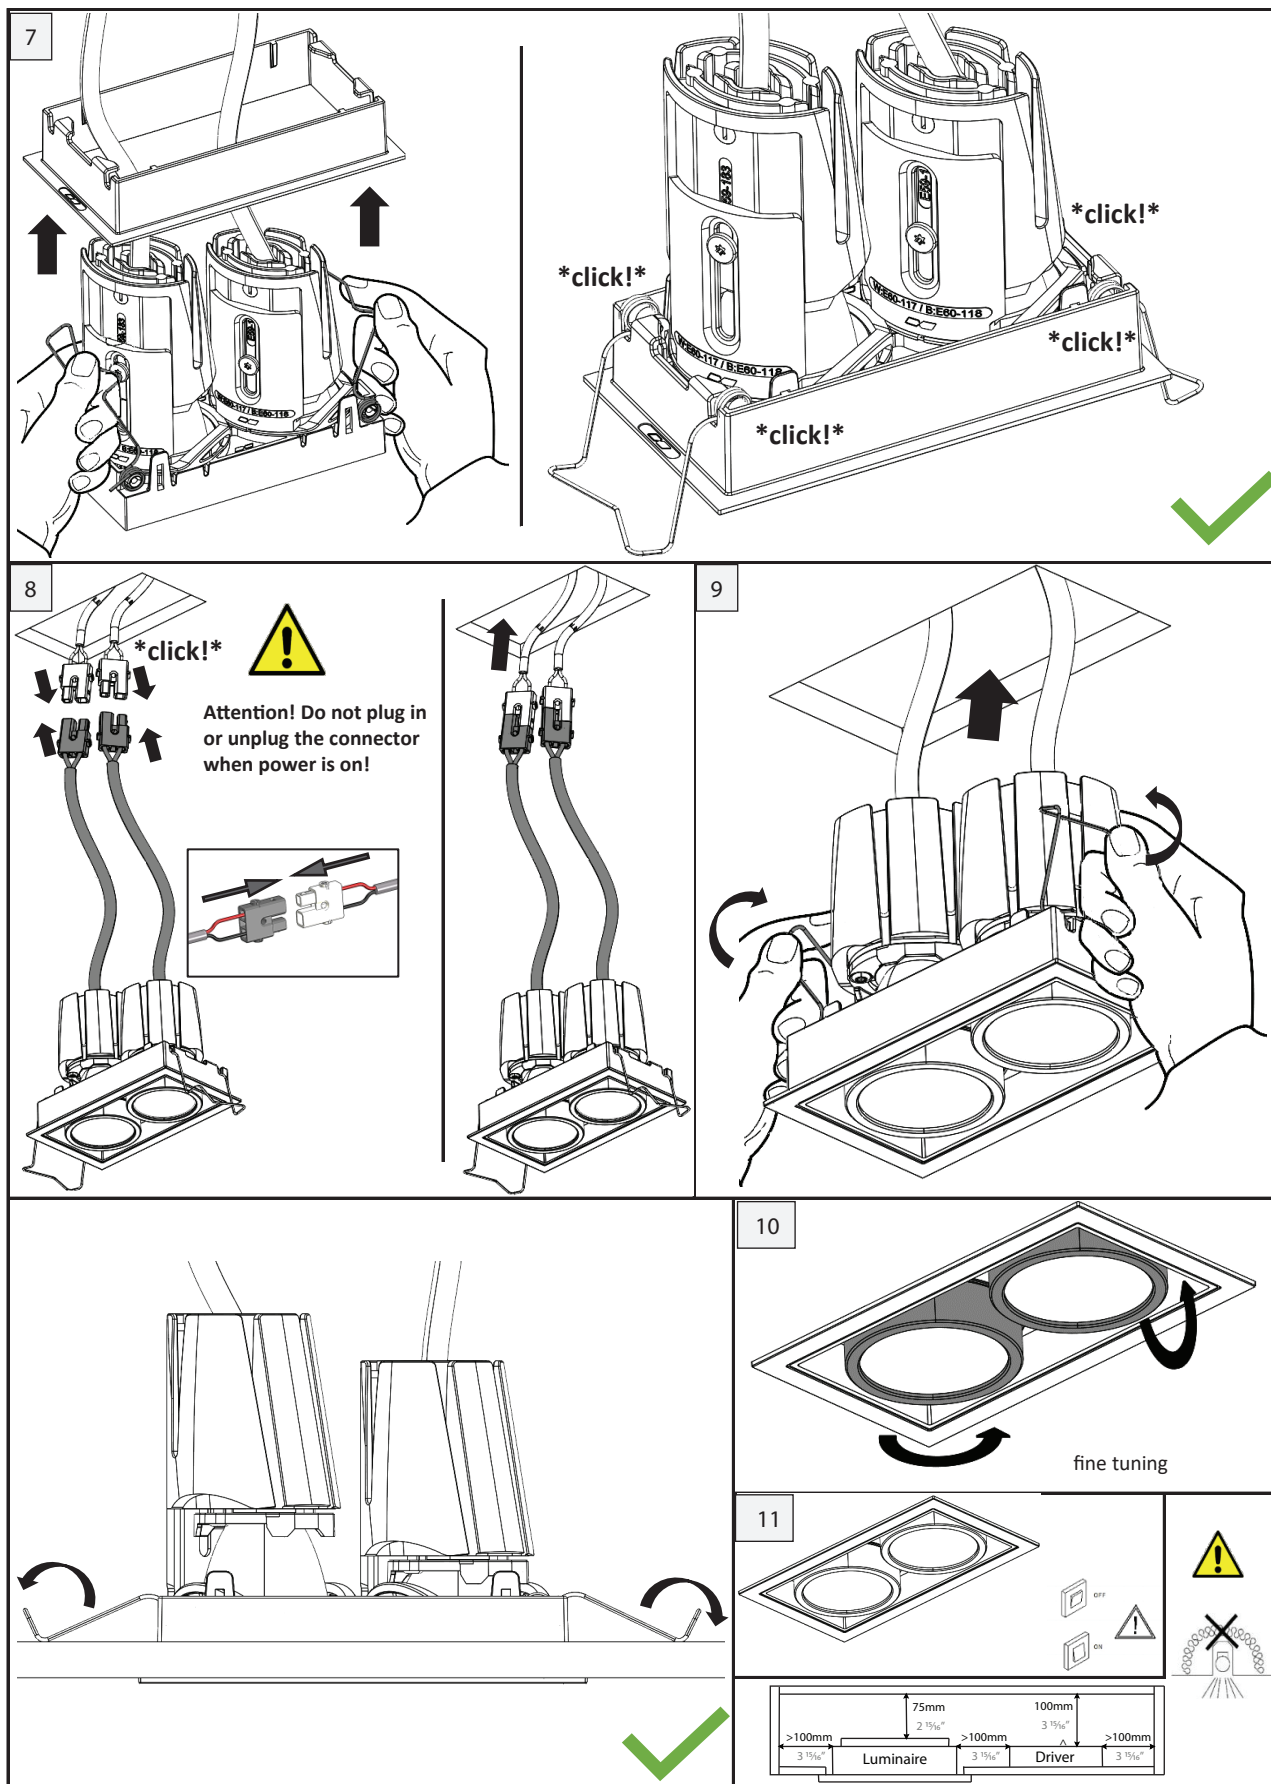

**1 Spot: L38152-      2 Spot: L38153-      3 Spot: L38154-      4 Spot: L38155-**

**1** **A** **s: 1-25mm** **B** **s**

	A (mm)	B (mm)
L38152-	62	62
L38153-	116	62
L38154-	170	62
L38155-	224	62

**2** **Attention!**  
turn off  
power  
before  
installation!

**3** LED Driver

	LED Driver
L38152-	1x
L38153-	2x
L38154-	3x
L38155-	4x

ABC	ABD	ACD	BCD
ACB	ADB	ADC	BDC
BAC	BAD	CAD	CBD
BCA	BDA	CDA	CDB
CAB	DAB	DAC	DBC
CBA	DBA	DCA	DCB

102  
A

90  
B,D

80  
C

∞ ☺

**4** **Attention!**

**5** **4**

**6** 0-12.5° 0-12.5° 0-355° 0-355°

**TO REMOVE :**

**IMPORTANT**

Post Sales Support HQ 1-800-388-3382 support@zaneen.com

EN

- Installation and electrification must be carried out by a qualified electrician, only.
- Observe all relevant building codes and regulations.
- Prior to installation or repair: disconnect power; it is the installer's responsibility to ensure for all electrical, mechanical and thermal compatibility.
- The LED light source contained in this fixture shall only be replaced by Zaneen, or a person approved by Zaneen.
- Recommendations: Keep the instruction sheet(s) in the event of maintenance and/or disassembly.