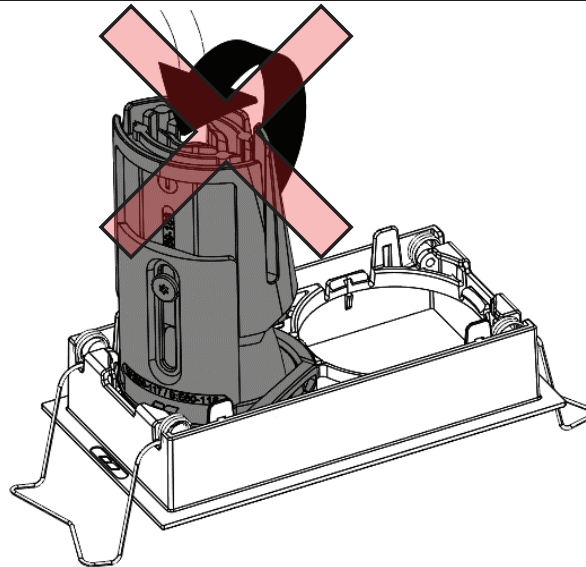

**1 Spot: L38152-      2 Spot: L38153-      3 Spot: L38154-      4 Spot: L38155-**

**1** **A** **s: 1-25mm** **B** **s**

	A (mm)	B (mm)
L38152-	62	62
L38153-	116	62
L38154-	170	62
L38155-	224	62

**2** **Attention!**  
turn off  
power  
before  
installation!

**3** LED Driver

	LED Driver
L38152-	1x
L38153-	2x
L38154-	3x
L38155-	4x

ABC	ABD	ACD	BCD
ACB	ADB	ADC	BDC
BAC	BAD	CAD	CBD
BCA	BDA	CDA	CDB
CAB	DAB	DAC	DBC
CBA	DBA	DCA	DCB

102  
A

90  
B,D

80  
C

∞ ☺

**4** **Attention!**

**5** **4**

**6** 0-12.5° 0-12.5° 0-355° 0-355°

**TO REMOVE :**

**IMPORTANT**

Post Sales Support HQ 1-800-388-3382 support@zaneen.com

EN

- Installation and electrification must be carried out by a qualified electrician, only.
- Observe all relevant building codes and regulations.
- Prior to installation or repair: disconnect power; it is the installer's responsibility to ensure for all electrical, mechanical and thermal compatibility.
- The LED light source contained in this fixture shall only be replaced by Zaneen, or a person approved by Zaneen.
- Recommendations: Keep the instruction sheet(s) in the event of maintenance and/or disassembly.