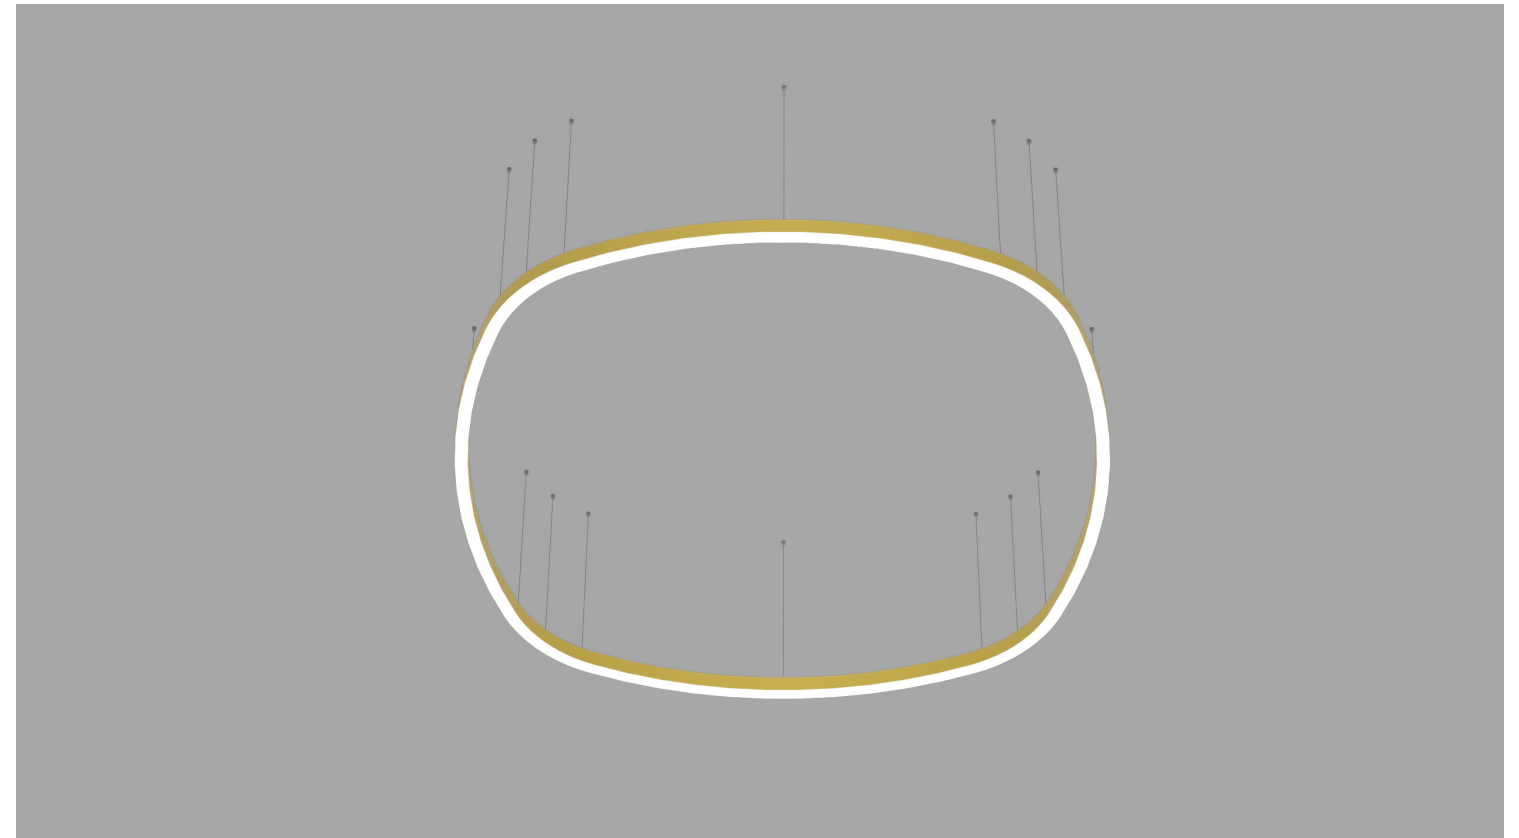

SUPER-G SLIM SUSPENSION

CONFIGURATION A

Finishes: GOH - Golden Heart