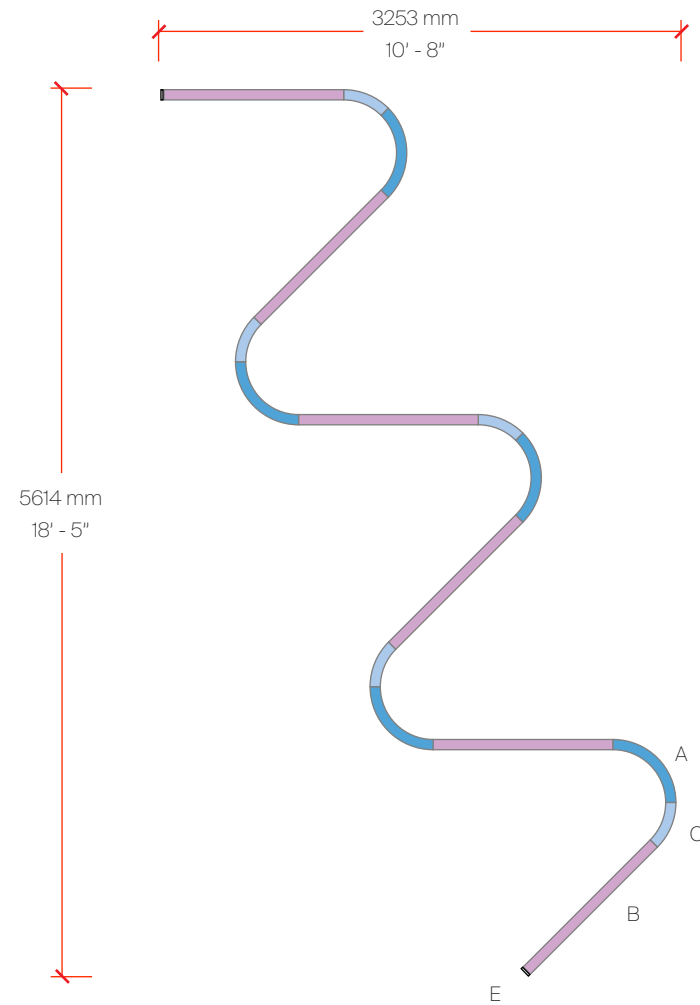

CONFIGURATION C

Bill of Materials

Item	Model #	Qty	Description
A	L30597-DV-XX-XX	6	Super-G Slim - 1140mm Straight - Suspension - Direct - 6.4W LED - 3000K / 3500K / 4000K - 0-10V Dimming - Opal - 29 Finishes.
B	L30601-DV-XX-XX	5	Super-G Slim - Ø800mm 45° Curve - Suspension - Direct - 6.6W LED - 3000K / 3500K / 4000K - 0-10V Dimming - Opal - 29 Finishes.
C	L38545-XX	17	Super-G Slim - Suspension Cable - 2000mm - 29 Finishes.
D	L39017-XX	1	Super-G Slim - Power Feed 5x0.75 - 2000mm - 29 Finishes.
E	L38544-XX	2	Super-G Slim - Flat End Cap - 29 Finishes.

CONFIGURATION D

Bill of Materials

Item	Model #	Qty	Description
A	L30603-DV-XX-XX	5	Super-G Slim - Ø800mm 90° Curve - Suspension - Direct - 13.2W LED - 3000K / 3500K / 4000K - 0-10V Dimming - Opal - 29 Finishes.
B	L30597-DV-XX-XX	6	Super-G Slim - 1140mm Straight - Suspension - Direct - 26.4W LED - 3000K / 3500K / 4000K - 0-10V Dimming - Opal - 29 Finishes.
C	L30601-DV-XX-XX	5	Super-G Slim - Ø800mm 45° Curve - Suspension - Direct - 6.6W LED - 3000K / 3500K / 4000K - 0-10V Dimming - Opal - 29 Finishes.
D	L38545-XX	27	Super-G Slim - Suspension Cable - 2000mm - 29 Finishes.
E	L39017-XX	1	Super-G Slim - Power Feed 5x0.75 - 2000mm - 29 Finishes.
F	L38544-XX	2	Super-G Slim - Flat End Cap - 29 Finishes.

SUPER-G SLIM SUSPENSION

CONFIGURATION E

Bill of Materials

Item	Model #	Qty	Description
A	L30607-DV-XX-XX	12	Super-G Slim - Ø1550mm 90° Curve - Suspension - Direct - 26.4W LED - 3000K / 3500K / 4000K - 0-10V Dimming - Opal - 29 Finishes.
B	L38545-XX	24	Super-G Slim - Suspension Cable - 2000mm - 29 Finishes.
C	L39017-XX	1	Super-G Slim - Power Feed 5x0.75 - 2000mm - 29 Finishes.