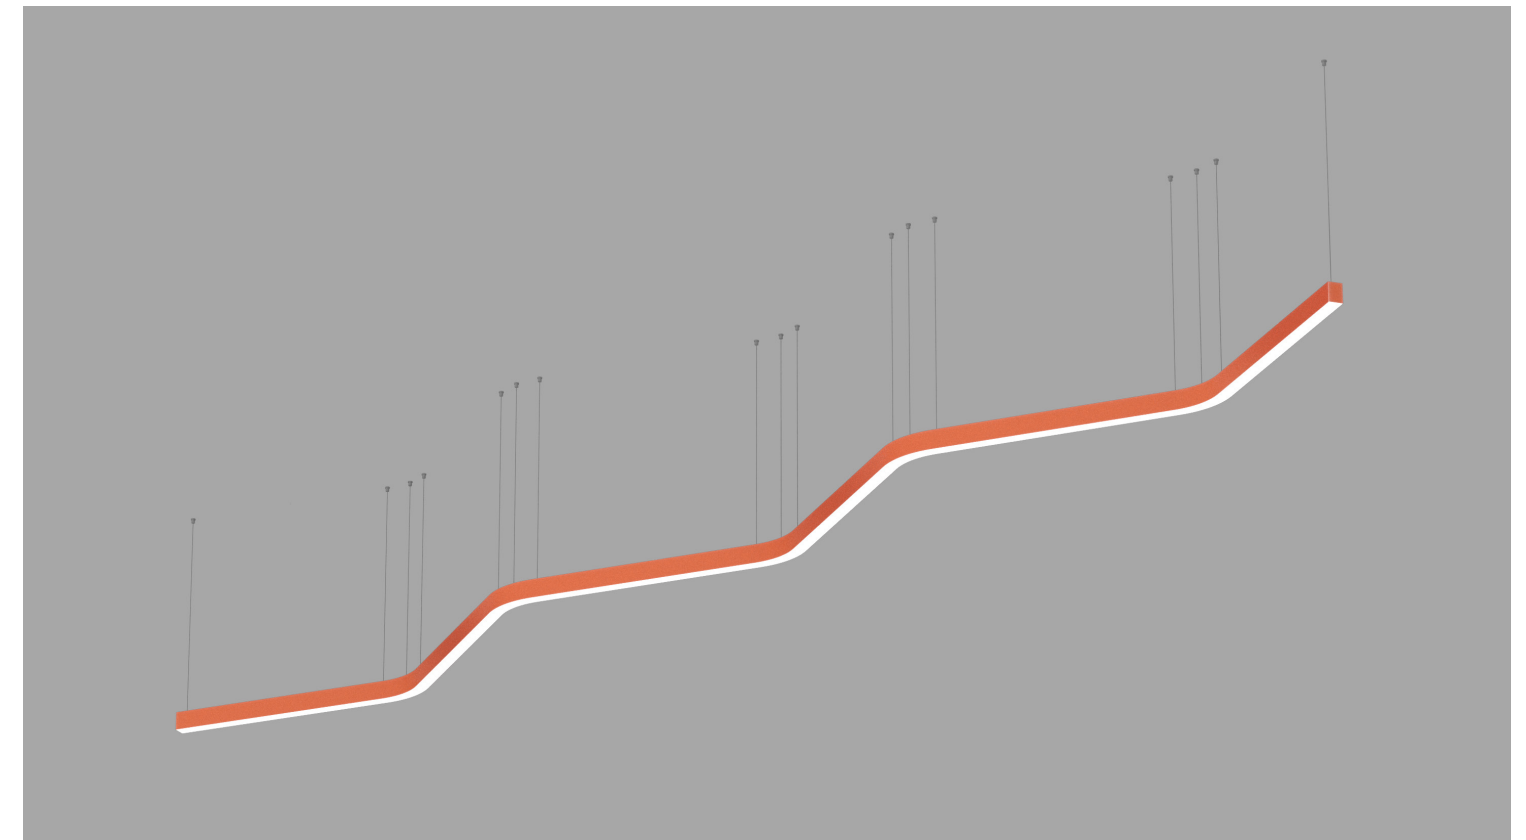

SUPER-G SLIM SUSPENSION

CONFIGURATION C

Finishes: FRO- Fresh Oh