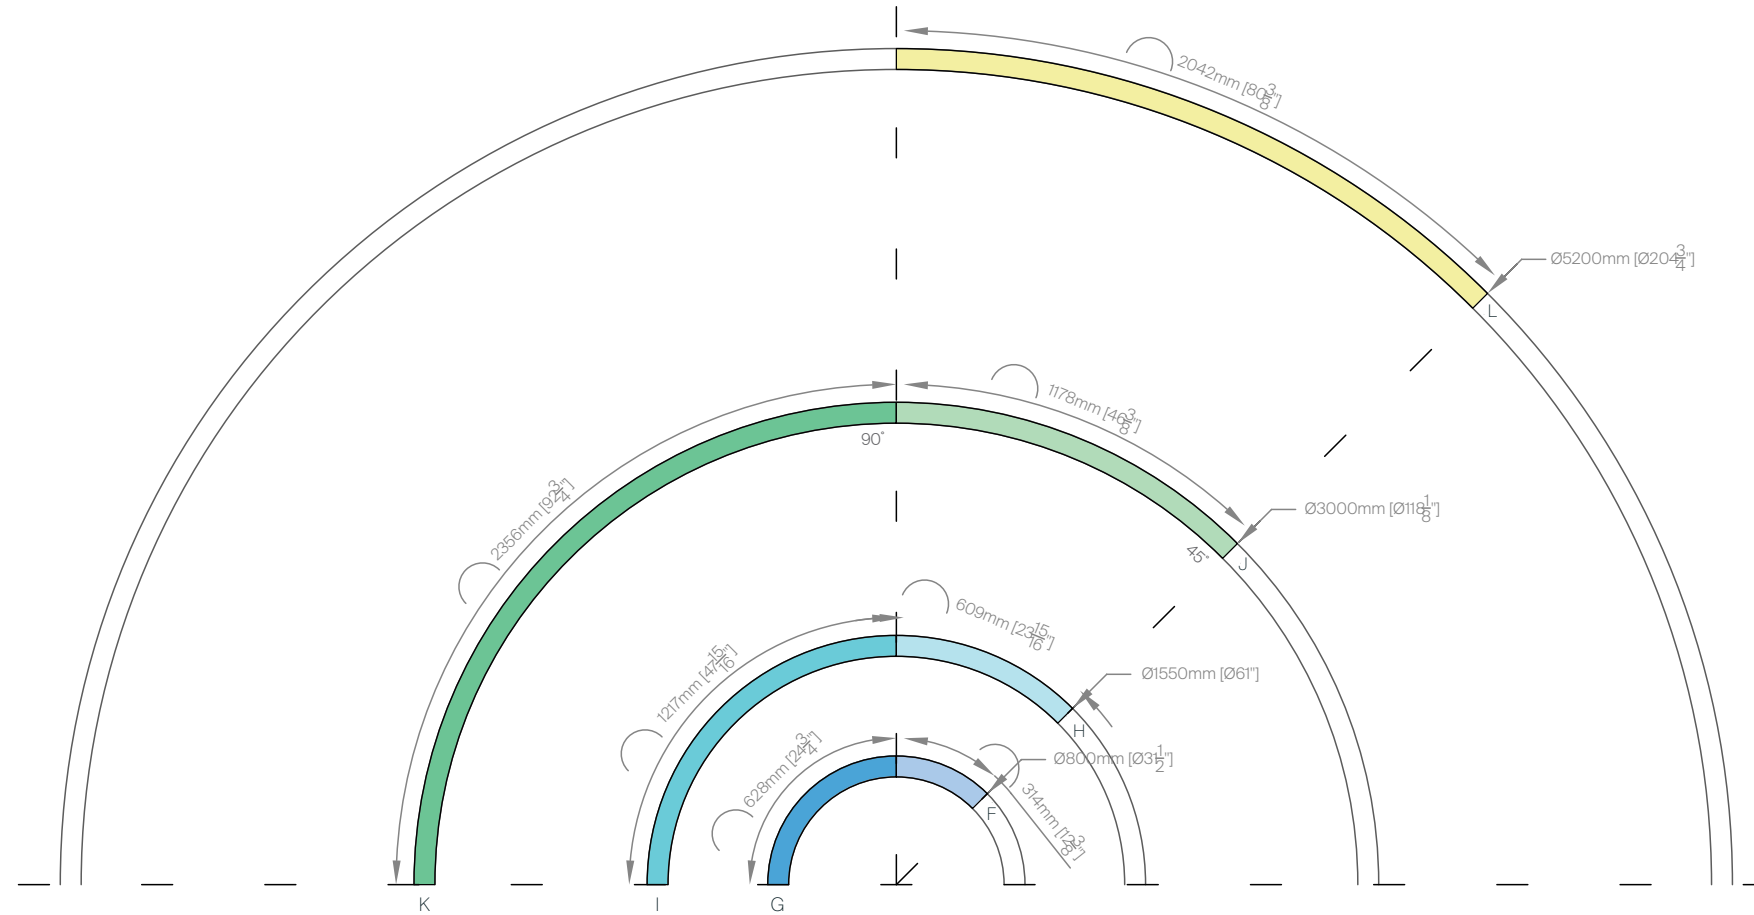

06

CONFIGURATION C

08

CONFIGURATION D

10

CONFIGURATION E

12

COLOR FINISH CHART

14

SUPER-G SLIM SUSPENSION

COMPONENTS

Super-G Slim Suspension

- A: 860mm
L300082- / L300083-
- B: 1140mm
L30597- / L300084-
- C: 1420mm
L300085- / L300086-
- D: 1720mm
L300087- / L300088-
- E: 2000mm
L30599- / L300089-

- M: End Cap
L38544-

SUPER-G SLIM SUSPENSION

CONFIGURATION A

Bill of Materials

Item	Model #	Qty	Description
A	L30613-DV-XX-XX	4	Super-G Slim - Ø5200mm 45° Curve - Suspension - Direct - 46.2W LED - 3000K / 3500K / 4000K - 0-10V Dimming - Opal - 29 Finishes.
B	L30605-DV-XX-XX	4	Super-G Slim - Ø1545mm 45° Curve - Suspension - Direct - 13.2W LED - 3000K / 3500K / 4000K - 0-10V Dimming - Opal - 29 Finishes.
C	L38545-XX	16	Super-G Slim - Suspension Cable - 2000mm - 29 Finishes.
D	L39017-XX	1	Super-G Slim - Power feed 5x0.75 - 2000mm - 29 Finishes.

CONFIGURATION B

Bill of Materials

Item	Model #	Qty	Description
A	L30599-DV-XX-XX	2	Super-G Slim - 2000mm Straight - Suspension - Direct - 46.2W LED - 3000K / 3500K / 4000K - 0-10V Dimming - Opal - 29 Finishes.
B	L30603-DV-XX-XX	2	Super-G Slim - Ø800mm 90° Curve - Suspension - Direct - 13.2W LED - 3000K / 3500K / 4000K - 0-10V Dimming - Opal - 29 Finishes.
C	L30597-DV-XX-XX	2	Super-G Slim - 1140mm Straight - Suspension - Direct - 26.4W LED - 3000K / 3500K / 4000K - 0-10V Dimming - Opal - 29 Finishes.
D	L30601-DV-XX-XX	4	Super-G Slim - Ø800mm 45° Curve - Suspension - Direct - 6.6W LED - 3000K / 3500K / 4000K - 0-10V Dimming - Opal - 29 Finishes.
E	L38545-XX	18	Super-G Slim - Suspension Cable - 2000mm - 29 Finishes.
F	L39017-XX	1	Super-G Slim - Power Feed 5x0.75 - 2000mm - 29 Finishes.