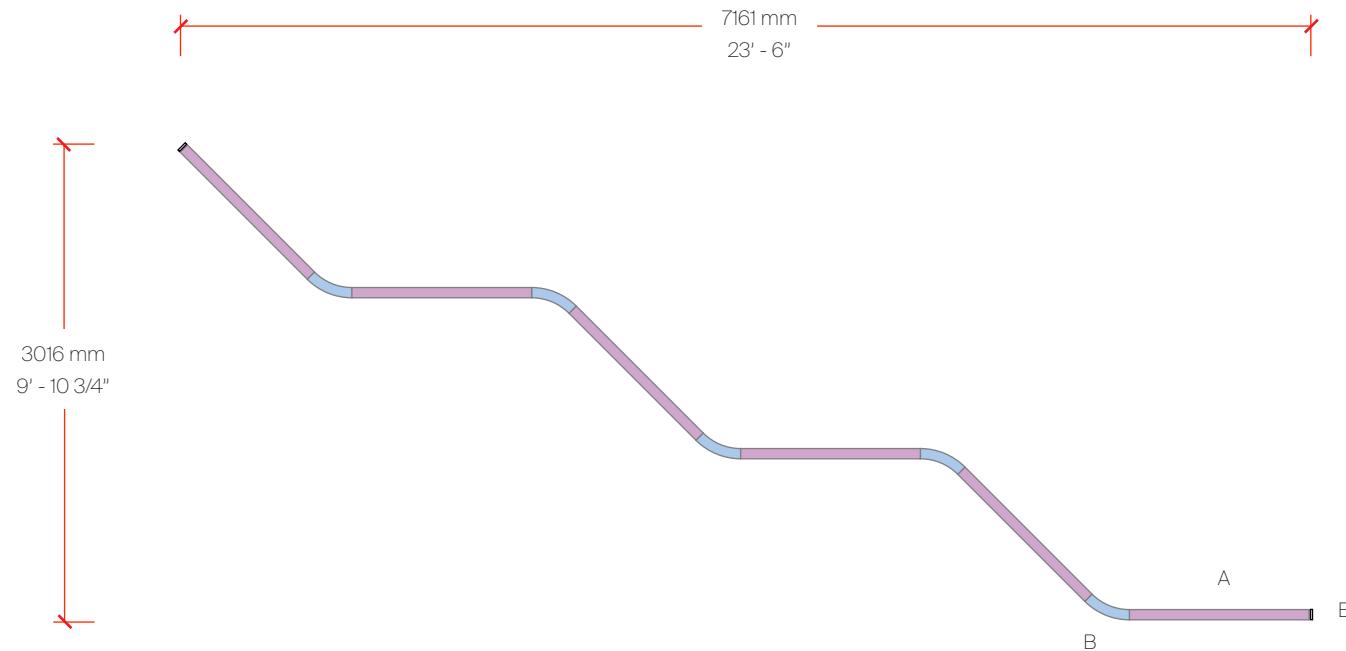

- M: End Cap
L38544-

SUPER-G SLIM SUSPENSION

CONFIGURATION A

Bill of Materials

Item	Model #	Qty	Description
A	L30613-DV-XX-XX	4	Super-G Slim - Ø5200mm 45° Curve - Suspension - Direct - 46.2W LED - 3000K / 3500K / 4000K - 0-10V Dimming - Opal - 29 Finishes.
B	L30605-DV-XX-XX	4	Super-G Slim - Ø1545mm 45° Curve - Suspension - Direct - 13.2W LED - 3000K / 3500K / 4000K - 0-10V Dimming - Opal - 29 Finishes.
C	L38545-XX	16	Super-G Slim - Suspension Cable - 2000mm - 29 Finishes.
D	L39017-XX	1	Super-G Slim - Power feed 5x0.75 - 2000mm - 29 Finishes.

CONFIGURATION B

Bill of Materials

Item	Model #	Qty	Description
A	L30599-DV-XX-XX	2	Super-G Slim - 2000mm Straight - Suspension - Direct - 46.2W LED - 3000K / 3500K / 4000K - 0-10V Dimming - Opal - 29 Finishes.
B	L30603-DV-XX-XX	2	Super-G Slim - Ø800mm 90° Curve - Suspension - Direct - 13.2W LED - 3000K / 3500K / 4000K - 0-10V Dimming - Opal - 29 Finishes.
C	L30597-DV-XX-XX	2	Super-G Slim - 1140mm Straight - Suspension - Direct - 26.4W LED - 3000K / 3500K / 4000K - 0-10V Dimming - Opal - 29 Finishes.
D	L30601-DV-XX-XX	4	Super-G Slim - Ø800mm 45° Curve - Suspension - Direct - 6.6W LED - 3000K / 3500K / 4000K - 0-10V Dimming - Opal - 29 Finishes.
E	L38545-XX	18	Super-G Slim - Suspension Cable - 2000mm - 29 Finishes.
F	L39017-XX	1	Super-G Slim - Power Feed 5x0.75 - 2000mm - 29 Finishes.

CONFIGURATION C

Bill of Materials

Item	Model #	Qty	Description
A	L30597-DV-XX-XX	6	Super-G Slim - 1140mm Straight - Suspension - Direct - 6.4W LED - 3000K / 3500K / 4000K - 0-10V Dimming - Opal - 29 Finishes.
B	L30601-DV-XX-XX	5	Super-G Slim - Ø800mm 45° Curve - Suspension - Direct - 6.6W LED - 3000K / 3500K / 4000K - 0-10V Dimming - Opal - 29 Finishes.
C	L38545-XX	17	Super-G Slim - Suspension Cable - 2000mm - 29 Finishes.
D	L39017-XX	1	Super-G Slim - Power Feed 5x0.75 - 2000mm - 29 Finishes.
E	L38544-XX	2	Super-G Slim - Flat End Cap - 29 Finishes.