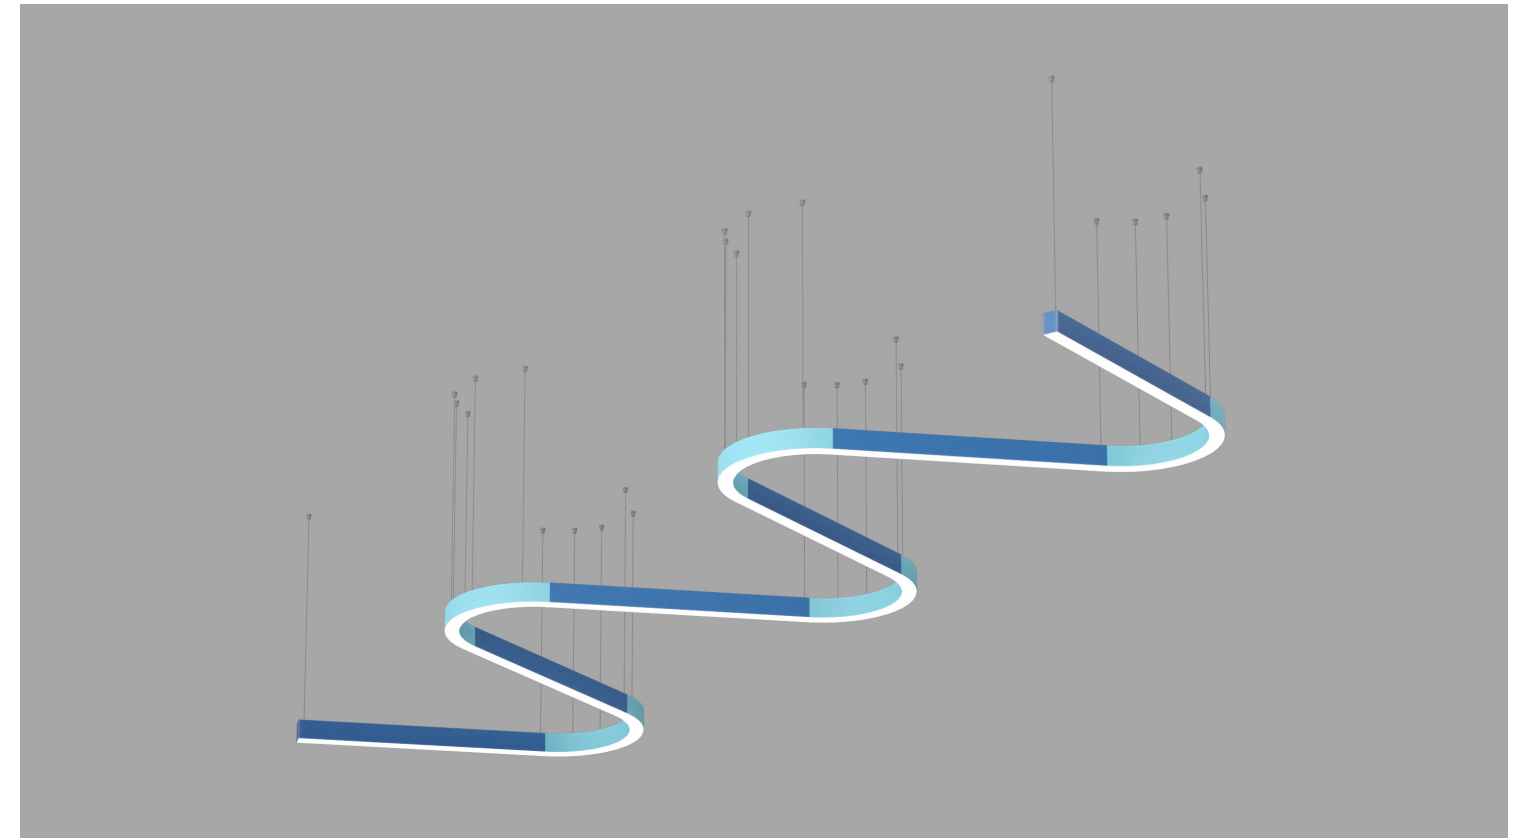

SUPER-G SLIM SUSPENSION

CONFIGURATION D

Finishes: POP and BLS - Poseidon's Paradise and Blue Sky