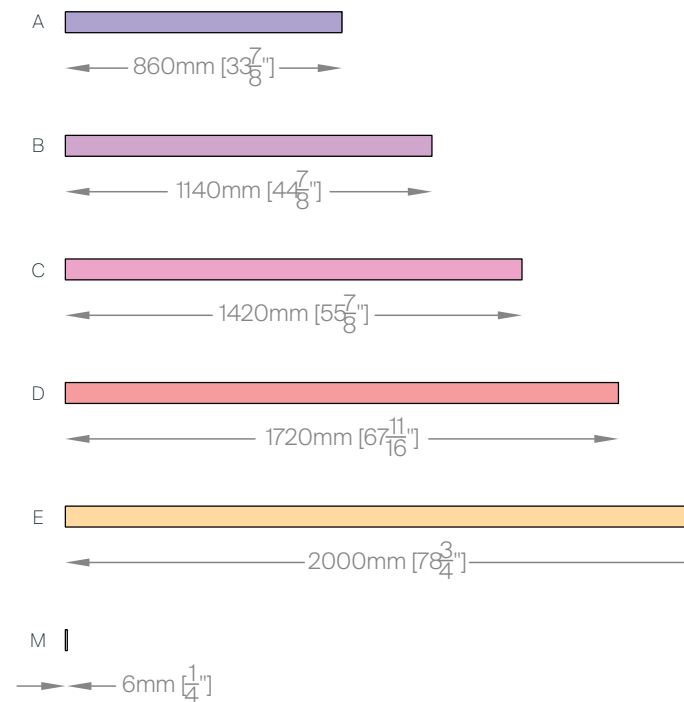

14

SUPER-G SLIM SUSPENSION

COMPONENTS

Super-G Slim Suspension

- A: 860mm
L300082- / L300083-
- B: 1140mm
L30597- / L300084-
- C: 1420mm
L300085- / L300086-
- D: 1720mm
L300087- / L300088-
- E: 2000mm
L30599- / L300089-

- F: Ø800mm | 45°
L30601-
- G: Ø800mm | 90°
L30603- / L300076-
- H: Ø1550mm | 45°
L30605- / L300077-
- I: Ø1550mm | 90°
L30607- / L300078-
- J: Ø3000mm | 45°
L30609- / L300079-
- K: Ø3000mm | 90°
L30611- / L300080-
- L: Ø5200mm | 45°
L30613- / L300081-

- M: End Cap
L38544-

SUPER-G SLIM SUSPENSION

CONFIGURATION A

Bill of Materials

Item	Model #	Qty	Description
A	L30613-DV-XX-XX	4	Super-G Slim - Ø5200mm 45° Curve - Suspension - Direct - 46.2W LED - 3000K / 3500K / 4000K - 0-10V Dimming - Opal - 29 Finishes.
B	L30605-DV-XX-XX	4	Super-G Slim - Ø1545mm 45° Curve - Suspension - Direct - 13.2W LED - 3000K / 3500K / 4000K - 0-10V Dimming - Opal - 29 Finishes.
C	L38545-XX	16	Super-G Slim - Suspension Cable - 2000mm - 29 Finishes.
D	L39017-XX	1	Super-G Slim - Power feed 5x0.75 - 2000mm - 29 Finishes.

CONFIGURATION B

Bill of Materials

Item	Model #	Qty	Description
A	L30599-DV-XX-XX	2	Super-G Slim - 2000mm Straight - Suspension - Direct - 46.2W LED - 3000K / 3500K / 4000K - 0-10V Dimming - Opal - 29 Finishes.
B	L30603-DV-XX-XX	2	Super-G Slim - Ø800mm 90° Curve - Suspension - Direct - 13.2W LED - 3000K / 3500K / 4000K - 0-10V Dimming - Opal - 29 Finishes.
C	L30597-DV-XX-XX	2	Super-G Slim - 1140mm Straight - Suspension - Direct - 26.4W LED - 3000K / 3500K / 4000K - 0-10V Dimming - Opal - 29 Finishes.
D	L30601-DV-XX-XX	4	Super-G Slim - Ø800mm 45° Curve - Suspension - Direct - 6.6W LED - 3000K / 3500K / 4000K - 0-10V Dimming - Opal - 29 Finishes.
E	L38545-XX	18	Super-G Slim - Suspension Cable - 2000mm - 29 Finishes.
F	L39017-XX	1	Super-G Slim - Power Feed 5x0.75 - 2000mm - 29 Finishes.