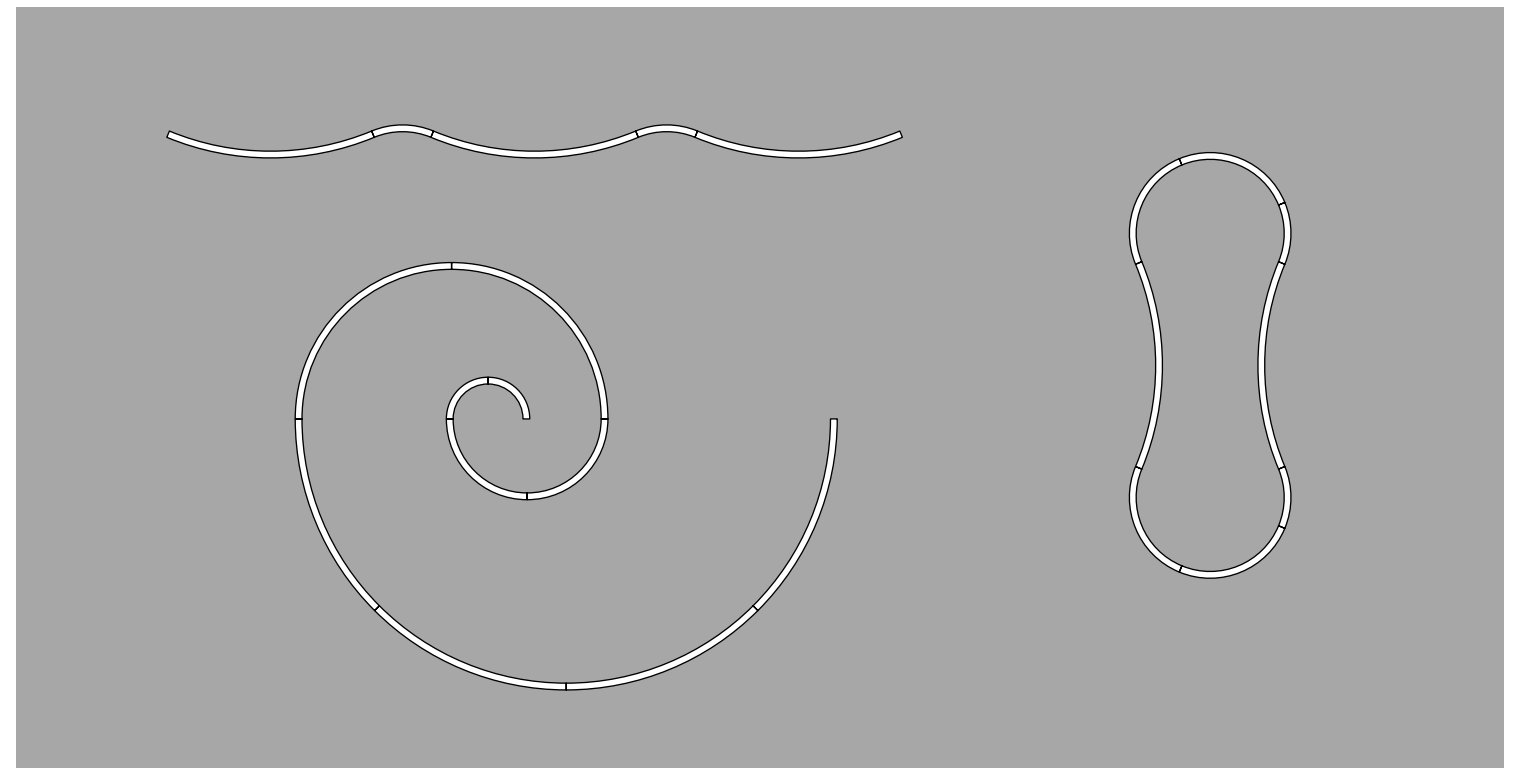

Complimentary designs to configuration A

* Contact factory to obtain bill of materials and formal quote for complimentary designs.