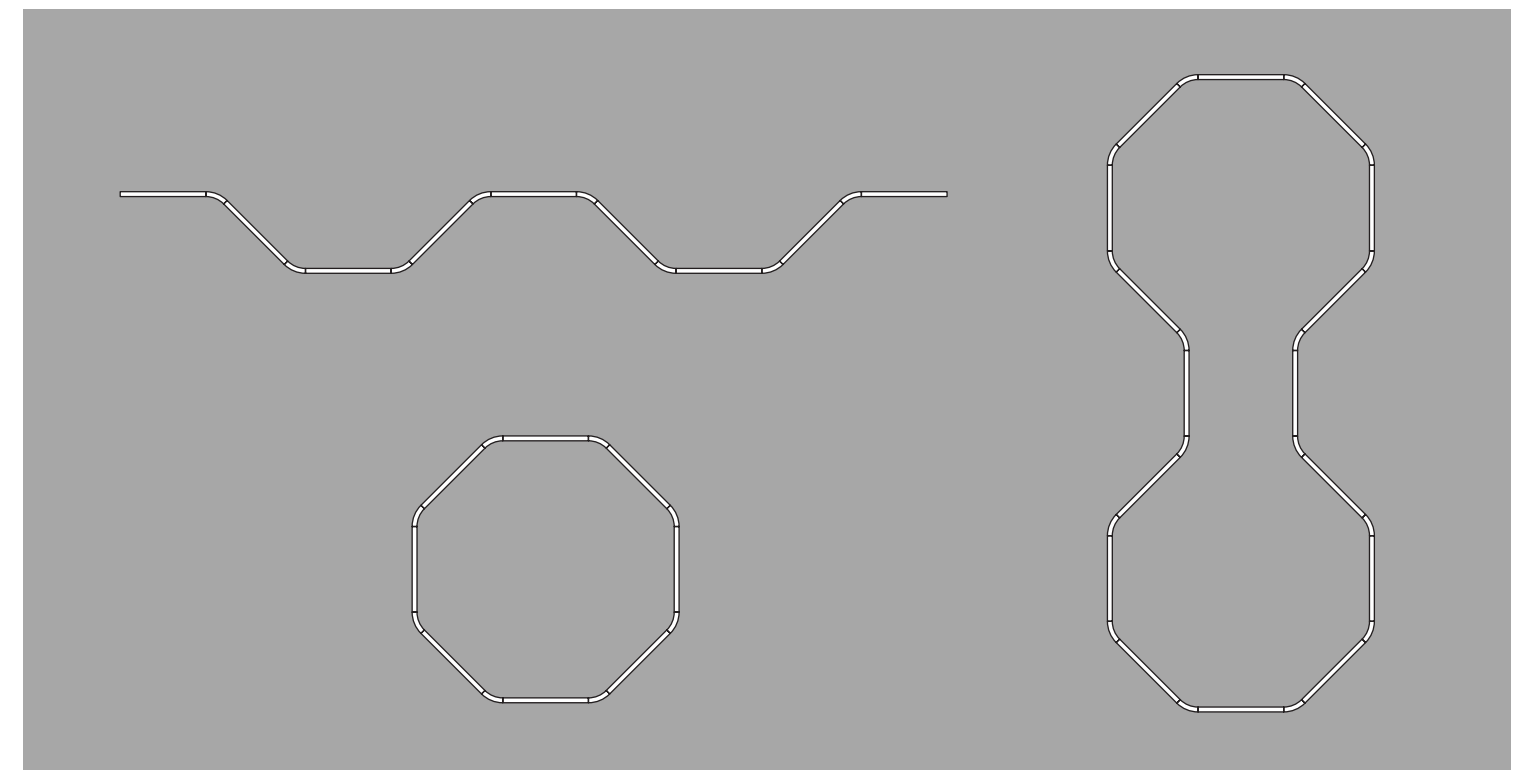

Complimentary designs to configuration C

* Contact factory to obtain bill of materials and formal quote for complimentary designs.