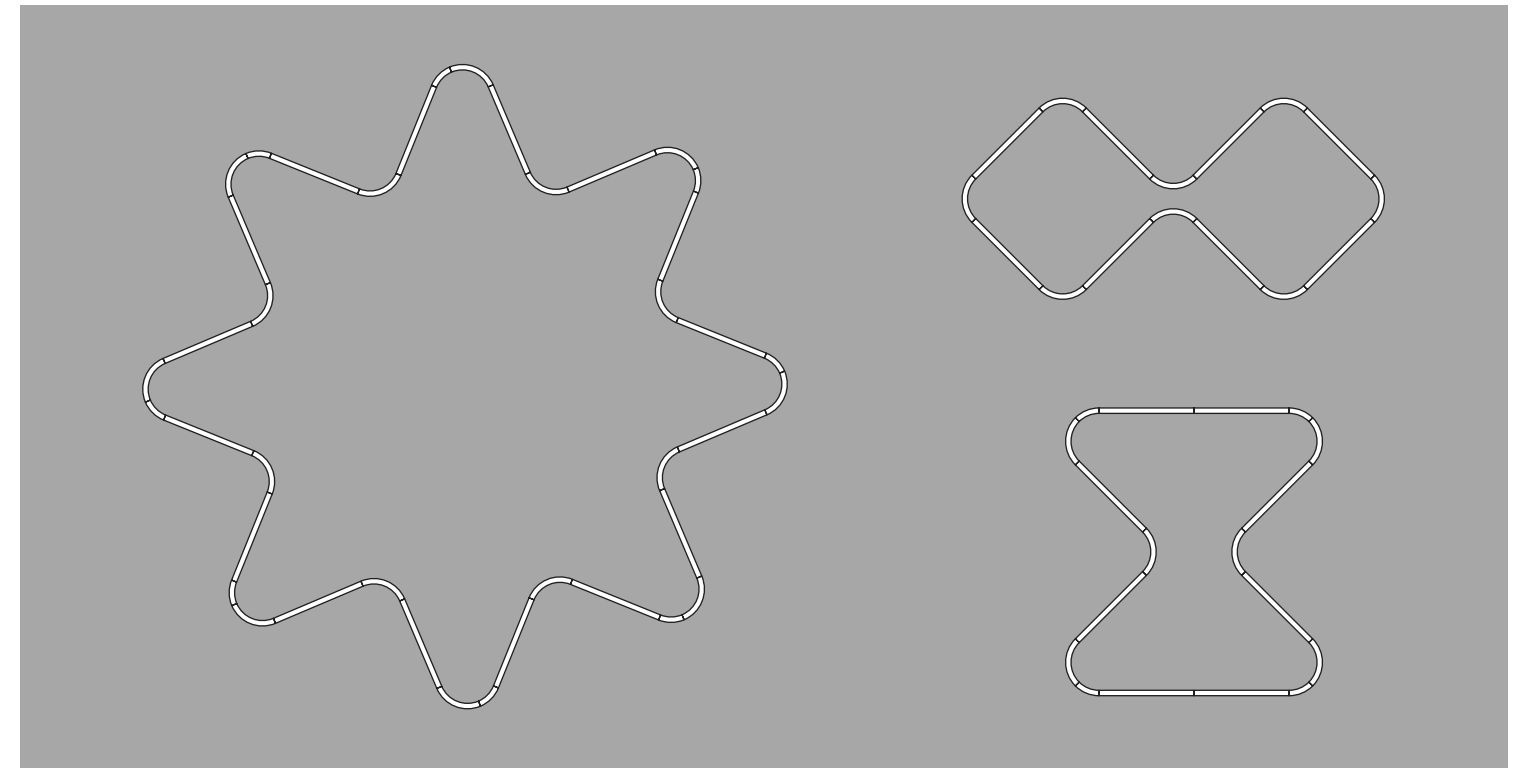

Complimentary designs to configuration D

* Contact factory to obtain bill of materials and formal quote for complimentary designs.