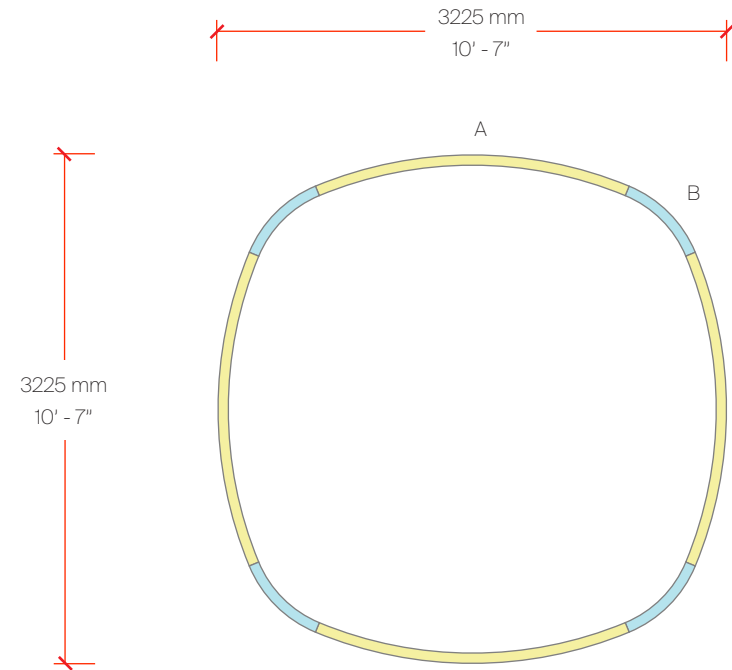

14

SUPER-G SLIM SUSPENSION

COMPONENTS

Super-G Slim Suspension

- A: 860mm
L300082- / L300083-
- B: 1140mm
L30597- / L300084-
- C: 1420mm
L300085- / L300086-
- D: 1720mm
L300087- / L300088-
- E: 2000mm
L30599- / L300089-

- F: Ø800mm | 45°
L30601-
- G: Ø800mm | 90°
L30603- / L300076-
- H: Ø1550mm | 45°
L30605- / L300077-
- I: Ø1550mm | 90°
L30607- / L300078-
- J: Ø3000mm | 45°
L30609- / L300079-
- K: Ø3000mm | 90°
L30611- / L300080-
- L: Ø5200mm | 45°
L30613- / L300081-

- M: End Cap
L38544-

SUPER-G SLIM SUSPENSION

CONFIGURATION A

Bill of Materials

Item	Model #	Qty	Description
A	L30613-DV-XX-XX	4	Super-G Slim - Ø5200mm 45° Curve - Suspension - Direct - 46.2W LED - 3000K / 3500K / 4000K - 0-10V Dimming - Opal - 29 Finishes.
B	L30605-DV-XX-XX	4	Super-G Slim - Ø1545mm 45° Curve - Suspension - Direct - 13.2W LED - 3000K / 3500K / 4000K - 0-10V Dimming - Opal - 29 Finishes.
C	L38545-XX	16	Super-G Slim - Suspension Cable - 2000mm - 29 Finishes.
D	L39017-XX	1	Super-G Slim - Power feed 5x0.75 - 2000mm - 29 Finishes.

CONFIGURATION B

Bill of Materials

Item	Model #	Qty	Description
A	L30599-DV-XX-XX	2	Super-G Slim - 2000mm Straight - Suspension - Direct - 46.2W LED - 3000K / 3500K / 4000K - 0-10V Dimming - Opal - 29 Finishes.
B	L30603-DV-XX-XX	2	Super-G Slim - Ø800mm 90° Curve - Suspension - Direct - 13.2W LED - 3000K / 3500K / 4000K - 0-10V Dimming - Opal - 29 Finishes.
C	L30597-DV-XX-XX	2	Super-G Slim - 1140mm Straight - Suspension - Direct - 26.4W LED - 3000K / 3500K / 4000K - 0-10V Dimming - Opal - 29 Finishes.
D	L30601-DV-XX-XX	4	Super-G Slim - Ø800mm 45° Curve - Suspension - Direct - 6.6W LED - 3000K / 3500K / 4000K - 0-10V Dimming - Opal - 29 Finishes.
E	L38545-XX	18	Super-G Slim - Suspension Cable - 2000mm - 29 Finishes.
F	L39017-XX	1	Super-G Slim - Power Feed 5x0.75 - 2000mm - 29 Finishes.