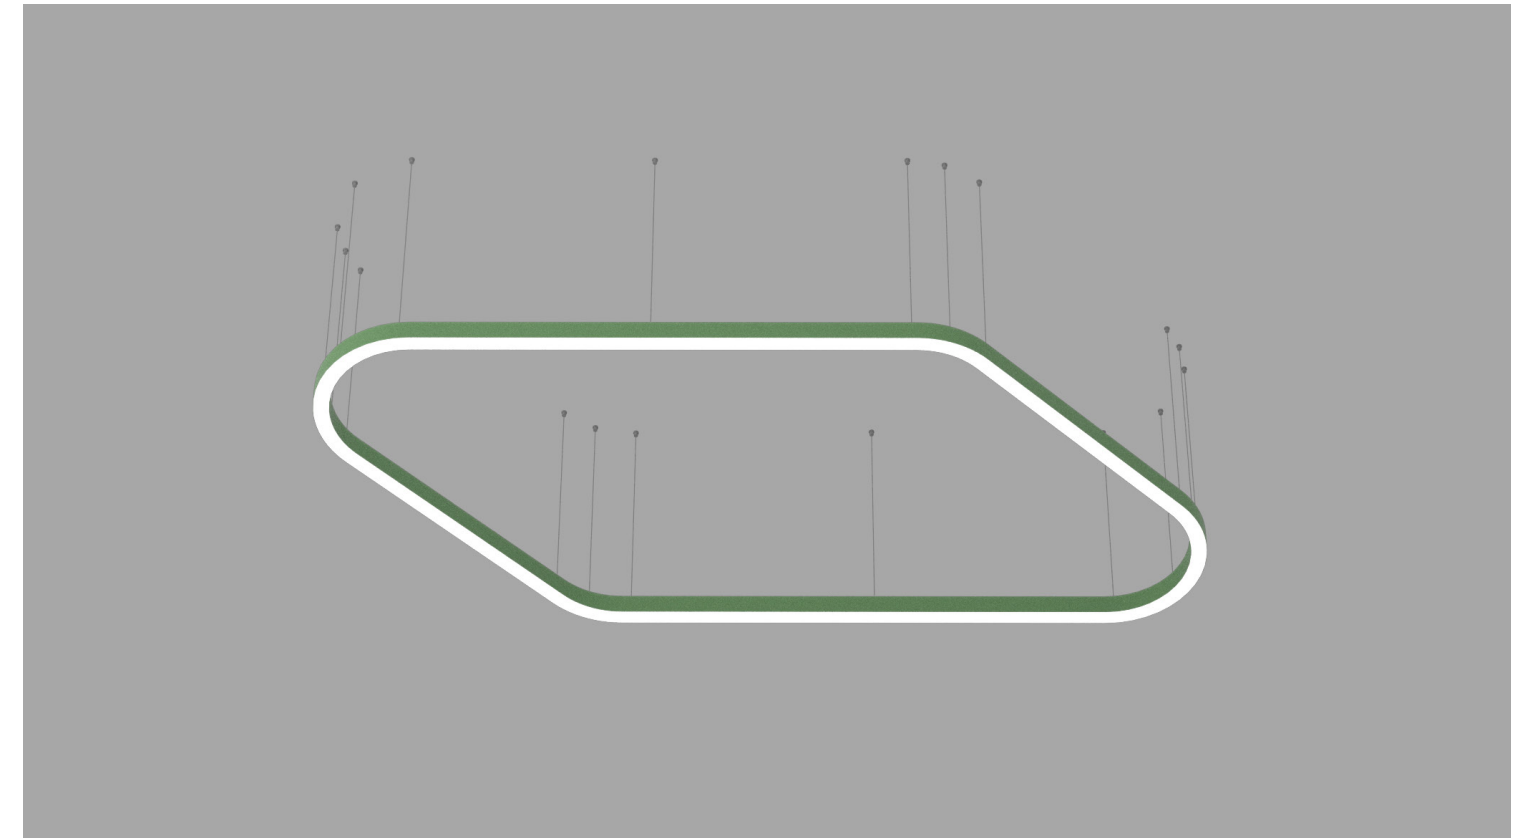

SUPER-G SLIM SUSPENSION

CONFIGURATION B

Finishes: UFT - Urban Forest