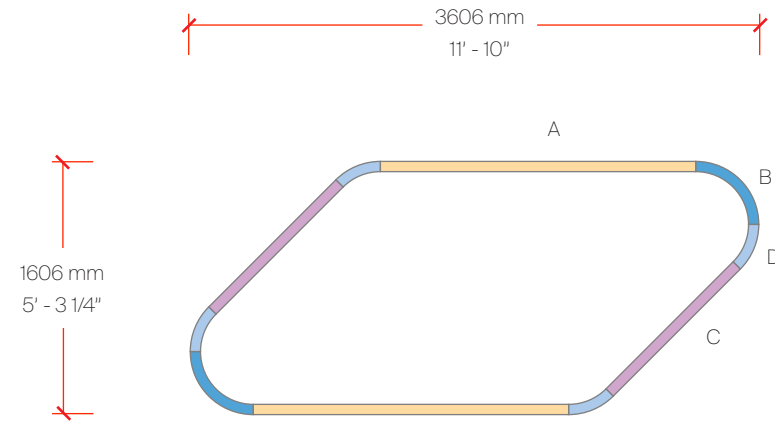

- F: Ø800mm | 45°
L30601-
- G: Ø800mm | 90°
L30603- / L300076-
- H: Ø1550mm | 45°
L30605- / L300077-
- I: Ø1550mm | 90°
L30607- / L300078-
- J: Ø3000mm | 45°
L30609- / L300079-
- K: Ø3000mm | 90°
L30611- / L300080-
- L: Ø5200mm | 45°
L30613- / L300081-

- M: End Cap
L38544-

SUPER-G SLIM SUSPENSION

CONFIGURATION A

Bill of Materials

Item	Model #	Qty	Description
A	L30613-DV-XX-XX	4	Super-G Slim - Ø5200mm 45° Curve - Suspension - Direct - 46.2W LED - 3000K / 3500K / 4000K - 0-10V Dimming - Opal - 29 Finishes.
B	L30605-DV-XX-XX	4	Super-G Slim - Ø1545mm 45° Curve - Suspension - Direct - 13.2W LED - 3000K / 3500K / 4000K - 0-10V Dimming - Opal - 29 Finishes.
C	L38545-XX	16	Super-G Slim - Suspension Cable - 2000mm - 29 Finishes.
D	L39017-XX	1	Super-G Slim - Power feed 5x0.75 - 2000mm - 29 Finishes.

CONFIGURATION B

Bill of Materials

Item	Model #	Qty	Description
A	L30599-DV-XX-XX	2	Super-G Slim - 2000mm Straight - Suspension - Direct - 46.2W LED - 3000K / 3500K / 4000K - 0-10V Dimming - Opal - 29 Finishes.
B	L30603-DV-XX-XX	2	Super-G Slim - Ø800mm 90° Curve - Suspension - Direct - 13.2W LED - 3000K / 3500K / 4000K - 0-10V Dimming - Opal - 29 Finishes.
C	L30597-DV-XX-XX	2	Super-G Slim - 1140mm Straight - Suspension - Direct - 26.4W LED - 3000K / 3500K / 4000K - 0-10V Dimming - Opal - 29 Finishes.
D	L30601-DV-XX-XX	4	Super-G Slim - Ø800mm 45° Curve - Suspension - Direct - 6.6W LED - 3000K / 3500K / 4000K - 0-10V Dimming - Opal - 29 Finishes.
E	L38545-XX	18	Super-G Slim - Suspension Cable - 2000mm - 29 Finishes.
F	L39017-XX	1	Super-G Slim - Power Feed 5x0.75 - 2000mm - 29 Finishes.