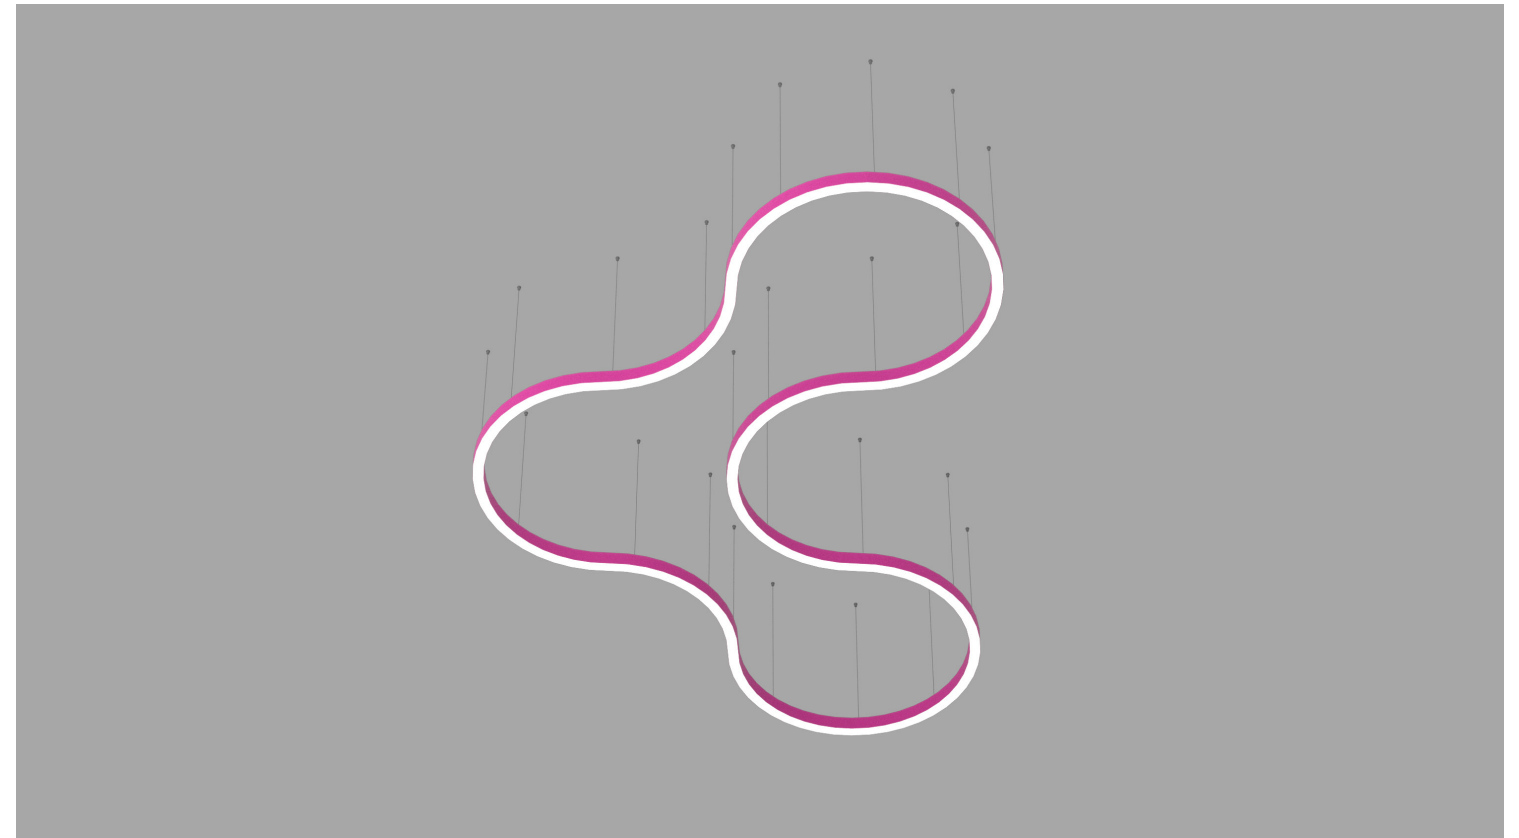

SUPER- G SLIM SUSPENSION

CONFIGURATION E

Finishes: FUP - Funky P.