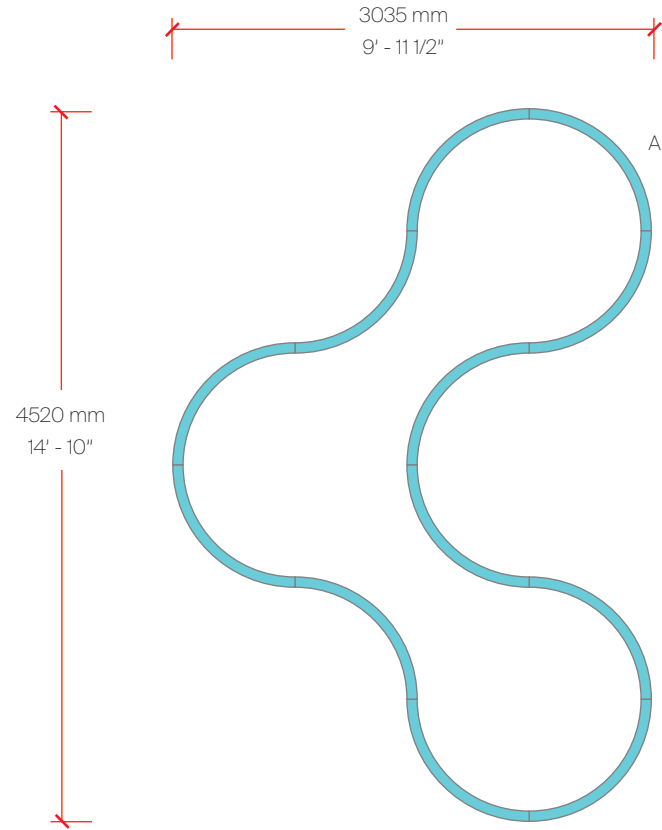

CONFIGURATION D

Bill of Materials

Item	Model #	Qty	Description
A	L30603-DV-XX-XX	5	Super-G Slim - Ø800mm 90° Curve - Suspension - Direct - 13.2W LED - 3000K / 3500K / 4000K - 0-10V Dimming - Opal - 29 Finishes.
B	L30597-DV-XX-XX	6	Super-G Slim - 1140mm Straight - Suspension - Direct - 26.4W LED - 3000K / 3500K / 4000K - 0-10V Dimming - Opal - 29 Finishes.
C	L30601-DV-XX-XX	5	Super-G Slim - Ø800mm 45° Curve - Suspension - Direct - 6.6W LED - 3000K / 3500K / 4000K - 0-10V Dimming - Opal - 29 Finishes.
D	L38545-XX	27	Super-G Slim - Suspension Cable - 2000mm - 29 Finishes.
E	L39017-XX	1	Super-G Slim - Power Feed 5x0.75 - 2000mm - 29 Finishes.
F	L38544-XX	2	Super-G Slim - Flat End Cap - 29 Finishes.

SUPER-G SLIM SUSPENSION

CONFIGURATION E

Bill of Materials

Item	Model #	Qty	Description
A	L30607-DV-XX-XX	12	Super-G Slim - Ø1550mm 90° Curve - Suspension - Direct - 26.4W LED - 3000K / 3500K / 4000K - 0-10V Dimming - Opal - 29 Finishes.
B	L38545-XX	24	Super-G Slim - Suspension Cable - 2000mm - 29 Finishes.
C	L39017-XX	1	Super-G Slim - Power Feed 5x0.75 - 2000mm - 29 Finishes.