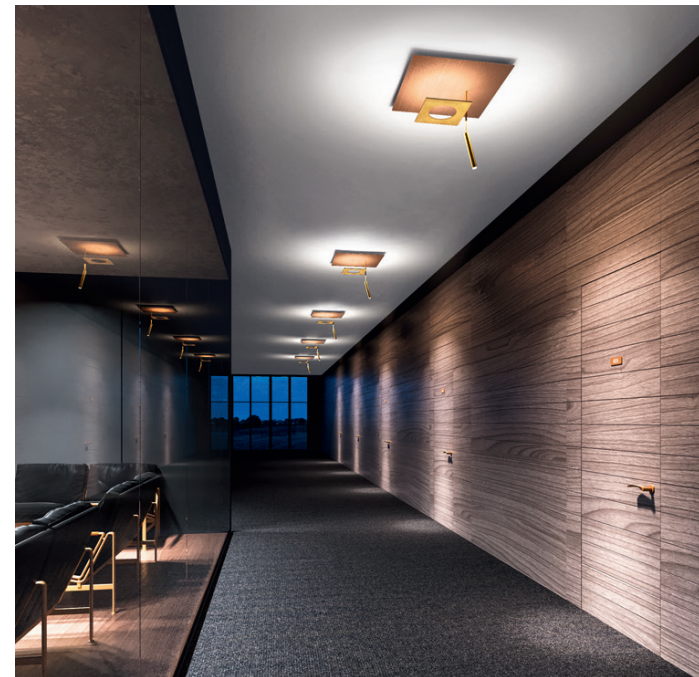

NoName

Choose direct, indirect, or a mix of both, depending on the type of light you want, focused, soft, or balanced.

The modular setup lets you build different light effects, from gentle ambient glow to strong, sculptural lighting.

Petra

Indirect light reflects off the metal to create a warm lighting effect.

Square base + adjustable circle shapes soft, controlled light patterns.

Rotating and tilting layers let you fine-tune glow and shadow on site.