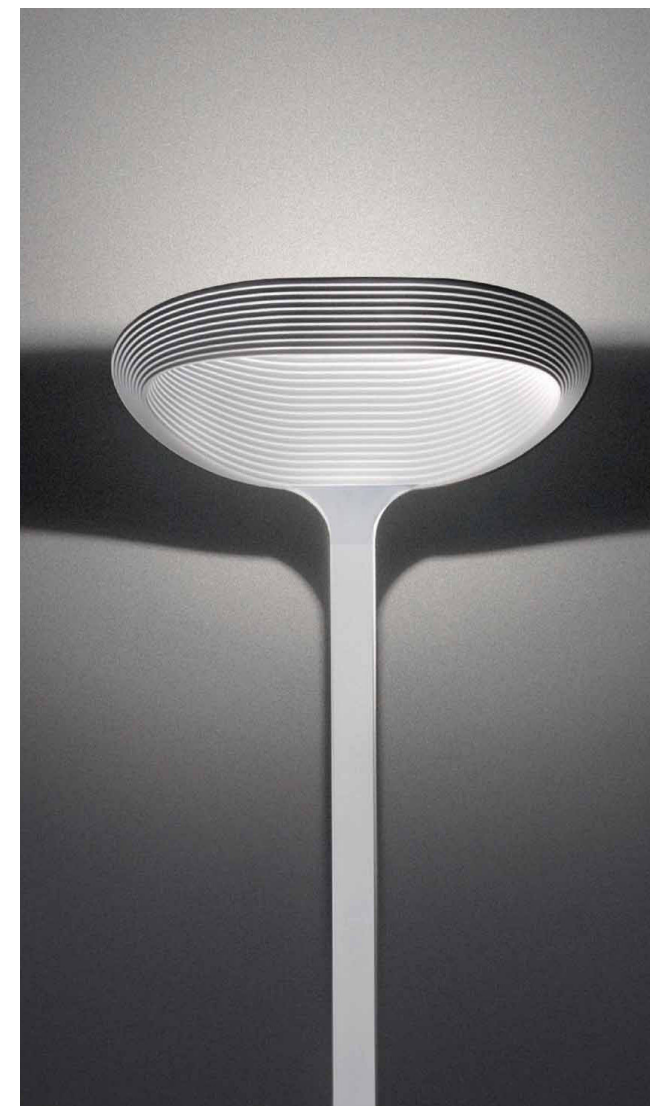

The layered rope pattern adds depth to the illumination.

Caveau

A moving-panel recessed luminaire that opens like a vault, shaping light in shifting crescents that evoke an eclipse.

Caveau transforms the wall into a living canvas, creating dramatic gradients, soft reveals, and sculptural shadows with every tilt.

Square LED wall light with two side openings, plus an optional version with a third spot-style opening.

The LED hides completely, revealing only a warm reflection that washes wall or ceiling with soft, elegant light.

Salsola

Twisted aluminum form wraps around the light source, creating a distinctive indirect glow that gently diffuses into the surrounding space.

Its curved forms cast soft artistic light, adding a subtle sculptural touch to the space.

Sestessa

LED light reflects off the concave, rippled dish, creating a distinctive and textured light effect.

The open cave design delivers multi-directional illumination for added depth and interest.

Vera