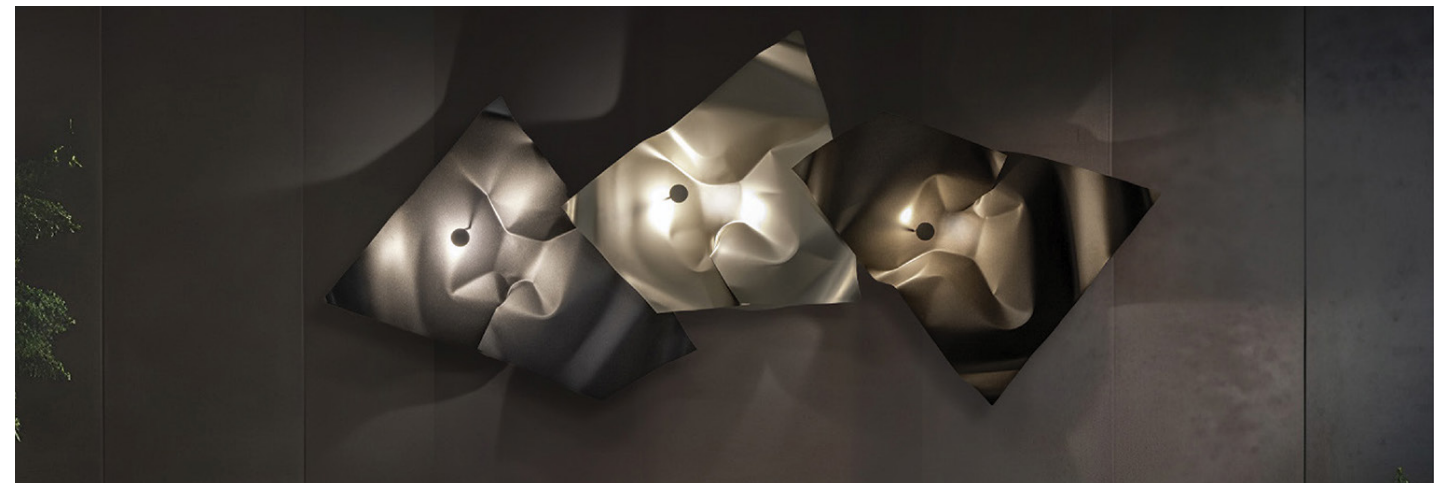

Zona D'Ombra

The irregular hand-beaten surface of Zona D'Ombra creates a unique play of light and shadow.

One or two spotlights illuminate the sheet, producing dynamic flashes and depth.