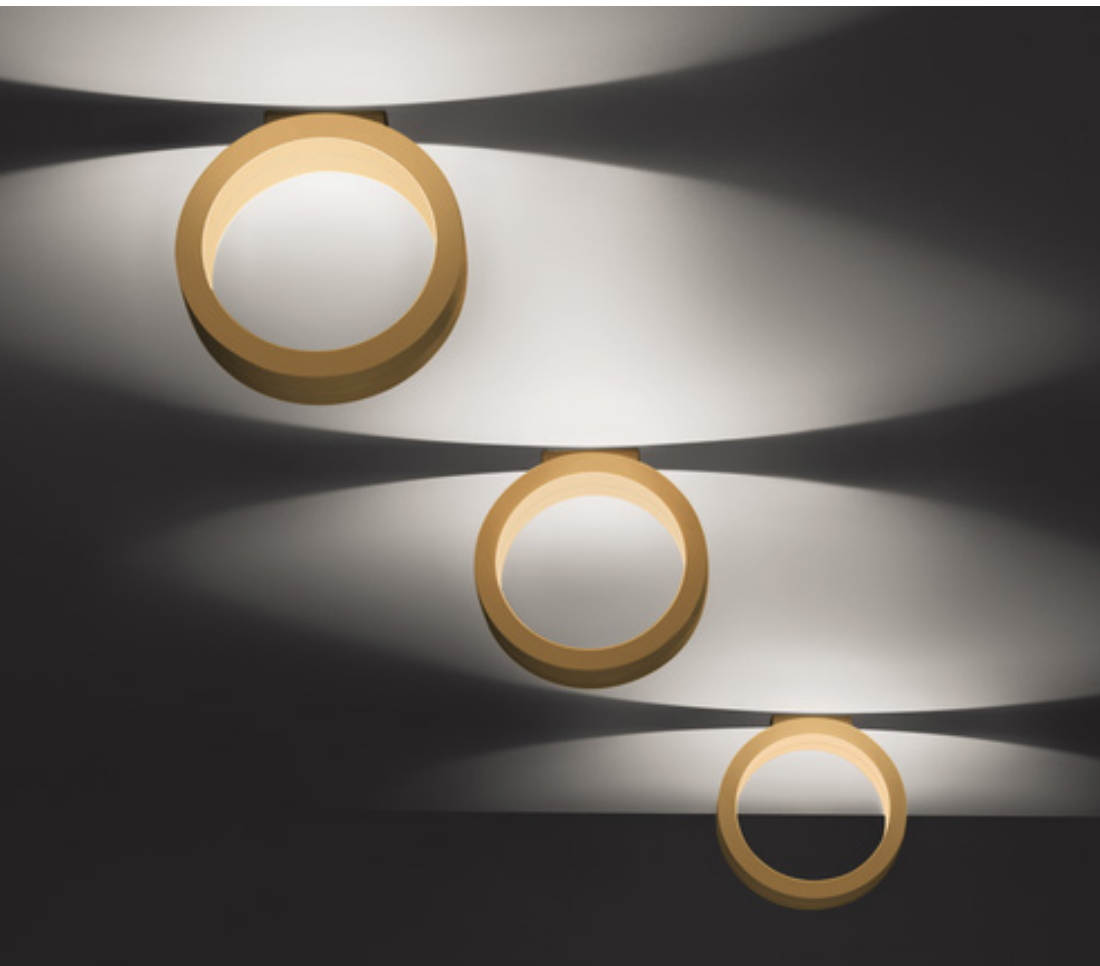

Products

Acqua

Modular twist-and-connect system that supports up to ten LED heads, configured for direct or indirect illumination.

Its sculpted light creates soft, dancing reflections across the wall, adding depth and motion to any space. Available in multiple finishes.

Assolo

A family of portable, surface, and suspension luminaires that cast indirect circular light for a refined, modern visual effect. The indirect lamp shadows the wall in a circular design, creating a beautiful and tasteful effect.

The layered rope pattern adds depth to the illumination.

Caveau

A moving-panel recessed luminaire that opens like a vault, shaping light in shifting crescents that evoke an eclipse.

Caveau transforms the wall into a living canvas, creating dramatic gradients, soft reveals, and sculptural shadows with every tilt.

Square LED wall light with two side openings, plus an optional version with a third spot-style opening.

The LED hides completely, revealing only a warm reflection that washes wall or ceiling with soft, elegant light.