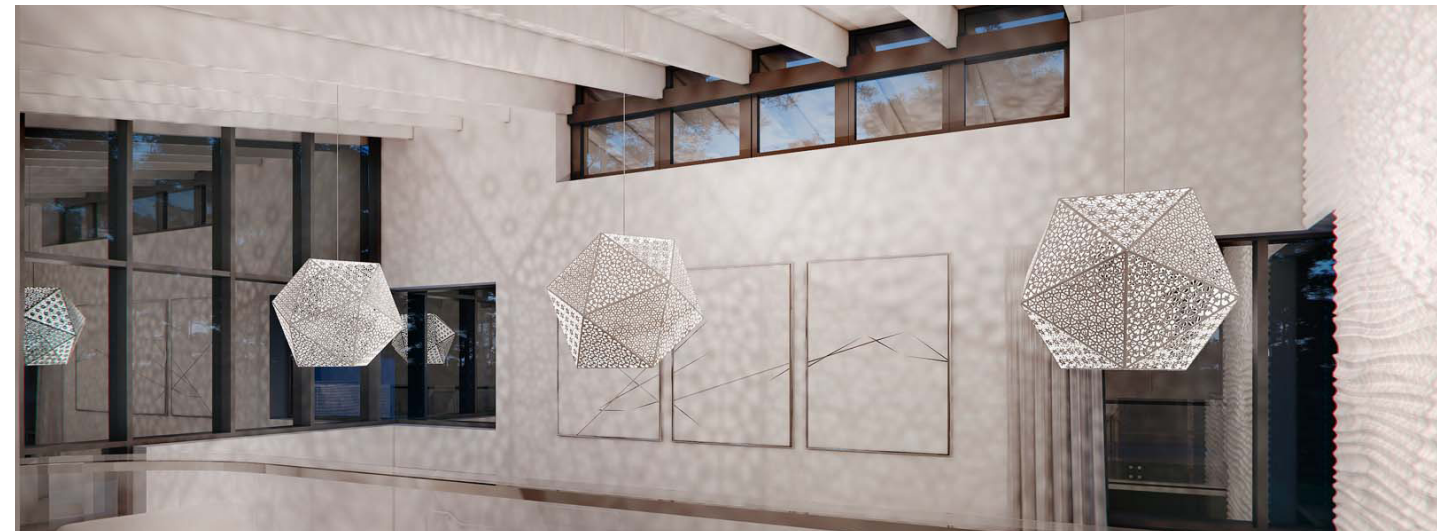

Punto!

Soft, focused glow that adds gentle accent lighting to walls or ceilings.

Small form with strong visual impact, creating a subtle highlight even when off.

Cutout design gives off gentle ambient light and creates eye-catching shadows on surrounding surfaces.

The geometric form produces a playful mix of light and shadow and still looks decorative when turned off.