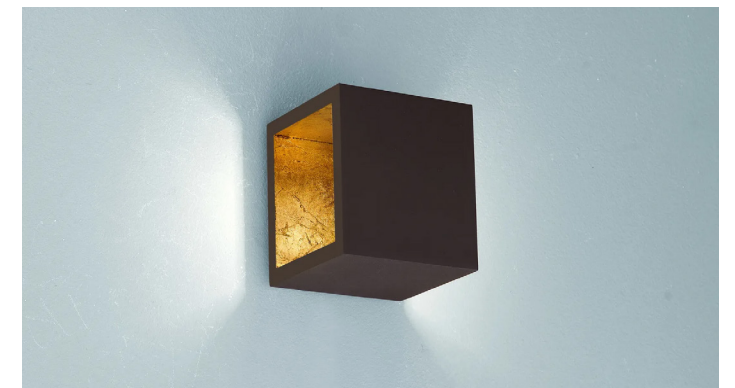

Assolo

A family of portable, surface, and suspension luminaires that cast indirect circular light for a refined, modern visual effect. The indirect lamp shadows the wall in a circular design, creating a beautiful and tasteful effect.

The layered rope pattern adds depth to the illumination.

Caveau

A moving-panel recessed luminaire that opens like a vault, shaping light in shifting crescents that evoke an eclipse.

Caveau transforms the wall into a living canvas, creating dramatic gradients, soft reveals, and sculptural shadows with every tilt.

Crash

Soft indirect light that bounces off the beaten aluminum surface.

Textured metal creates interesting highlights and shadows.

Color or leafing finishes change how the light looks on the fixture.

Cubo

Square LED wall light with two side openings, plus an optional version with a third spot-style opening.

The LED hides completely, revealing only a warm reflection that washes wall or ceiling with soft, elegant light.