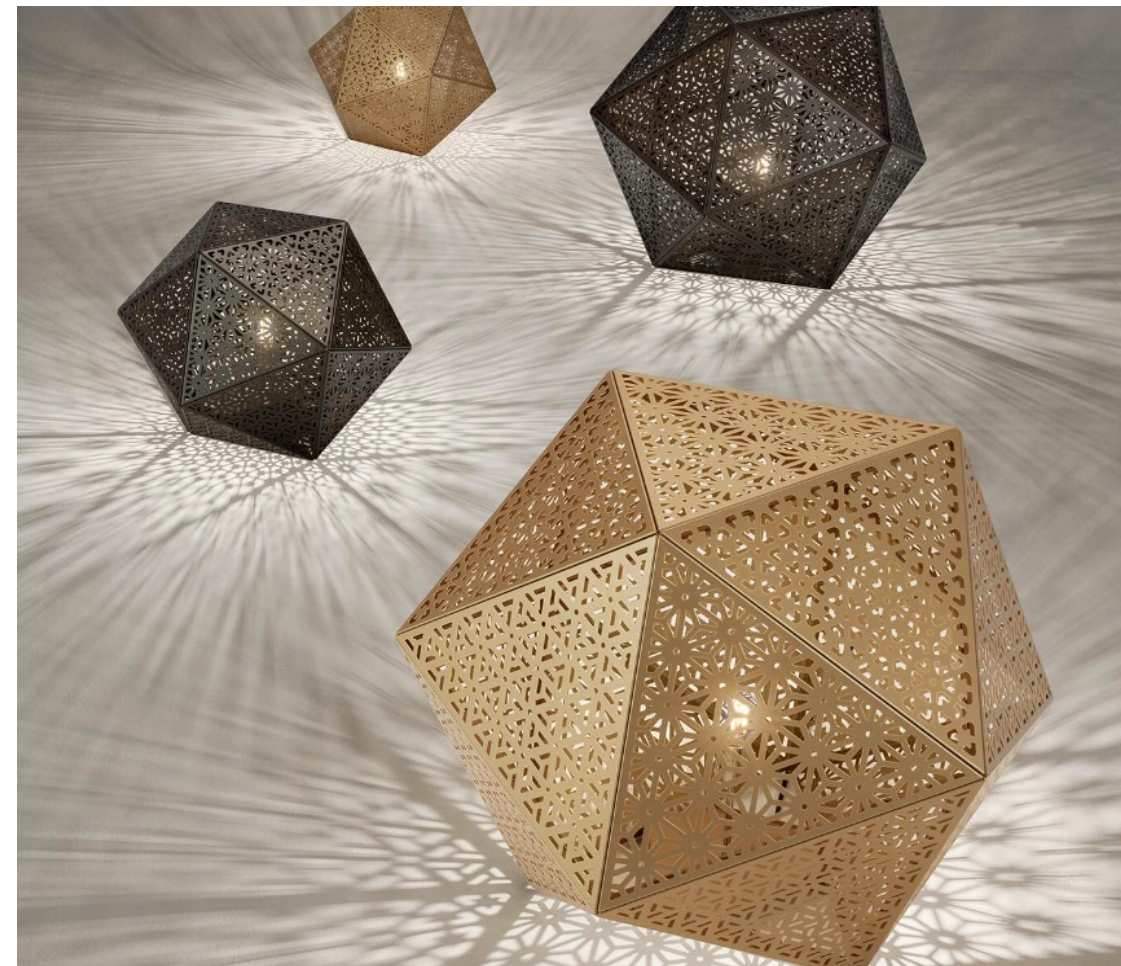

Products

Acqua

Modular twist-and-connect system that supports up to ten LED heads, configured for direct or indirect illumination.

Its sculpted light creates soft, dancing reflections across the wall, adding depth and motion to any space. Available in multiple finishes.

Assolo

A family of portable, surface, and suspension luminaires that cast indirect circular light for a refined, modern visual effect. The indirect lamp shadows the wall in a circular design, creating a beautiful and tasteful effect.

The layered rope pattern adds depth to the illumination.

Caveau

A moving-panel recessed luminaire that opens like a vault, shaping light in shifting crescents that evoke an eclipse.

Caveau transforms the wall into a living canvas, creating dramatic gradients, soft reveals, and sculptural shadows with every tilt.

Square LED wall light with two side openings, plus an optional version with a third spot-style opening.

The LED hides completely, revealing only a warm reflection that washes wall or ceiling with soft, elegant light.