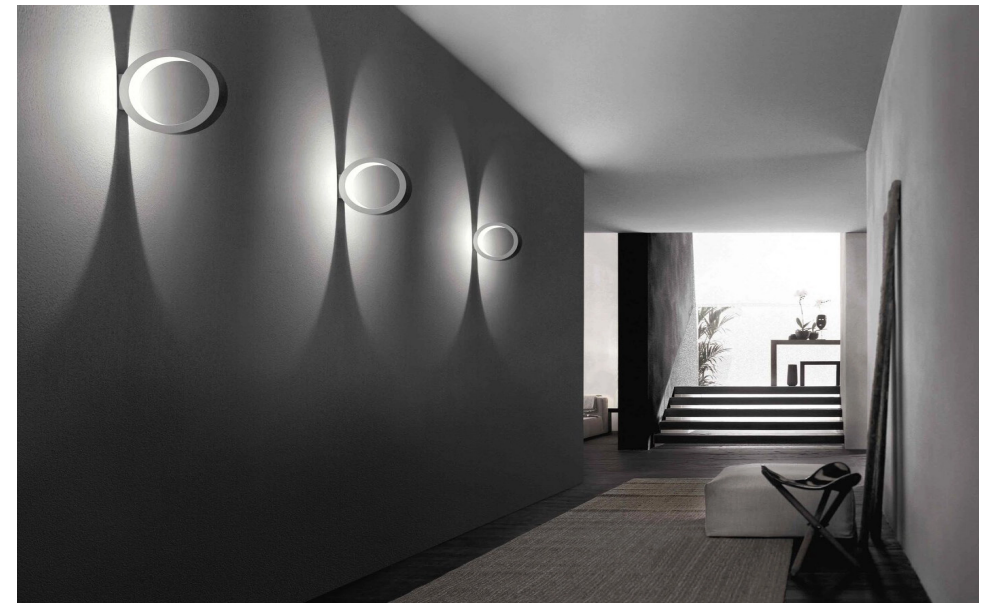

Light has the power to shape perception through reflection, diffusion, direction, and shadow. Our collection of luminaires is designed to create distinct visual experiences from soft wall grazing to precise accent lighting. Today's lighting trends focus on transforming spaces through atmosphere, emotion, and creative expression, allowing light to become an essential element that enriches environments with depth, warmth, and character.