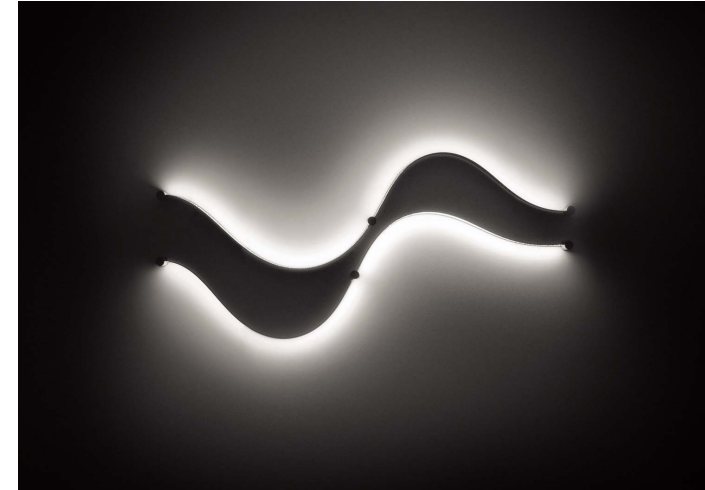

Assolo

A family of portable, surface, and suspension luminaires that cast indirect circular light for a refined, modern visual effect. The indirect lamp shadows the wall in a circular design, creating a beautiful and tasteful effect.

The layered rope pattern adds depth to the illumination.

Caveau

A moving-panel recessed luminaire that opens like a vault, shaping light in shifting crescents that evoke an eclipse.

Caveau transforms the wall into a living canvas, creating dramatic gradients, soft reveals, and sculptural shadows with every tilt.

Square LED wall light with two side openings, plus an optional version with a third spot-style opening.

The LED hides completely, revealing only a warm reflection that washes wall or ceiling with soft, elegant light.

Ecliptika

Unique open-sphere design creates decorative light beams and a sense of movement.

Interwoven aluminum strips with many color-finish combinations.

Formala

A sculptural ribbon of light that bends, curves, and flows across the wall, creating luminous shapes and dynamic shadows.