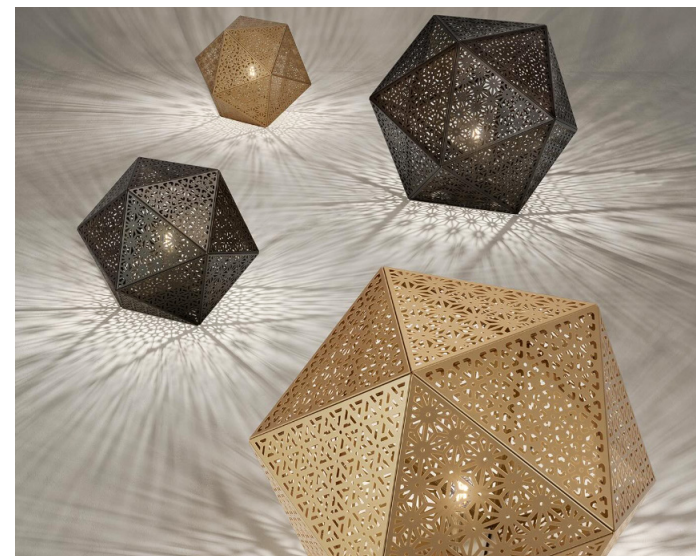

The layered rope pattern adds depth to the illumination.

Caveau

A moving-panel recessed luminaire that opens like a vault, shaping light in shifting crescents that evoke an eclipse.

Caveau transforms the wall into a living canvas, creating dramatic gradients, soft reveals, and sculptural shadows with every tilt.

Ecliptika

Unique open-sphere design creates decorative light beams and a sense of movement.

Interwoven aluminum strips with many color-finish combinations.

Formala

A sculptural ribbon of light that bends, curves, and flows across the wall, creating luminous shapes and dynamic shadows.

The modular setup lets you build different light effects, from gentle ambient glow to strong, sculptural lighting.

Petra

Indirect light reflects off the metal to create a warm lighting effect.

Square base + adjustable circle shapes soft, controlled light patterns.

Rotating and tilting layers let you fine-tune glow and shadow on site.

Punto!

Soft, focused glow that adds gentle accent lighting to walls or ceilings.

Small form with strong visual impact, creating a subtle highlight even when off.