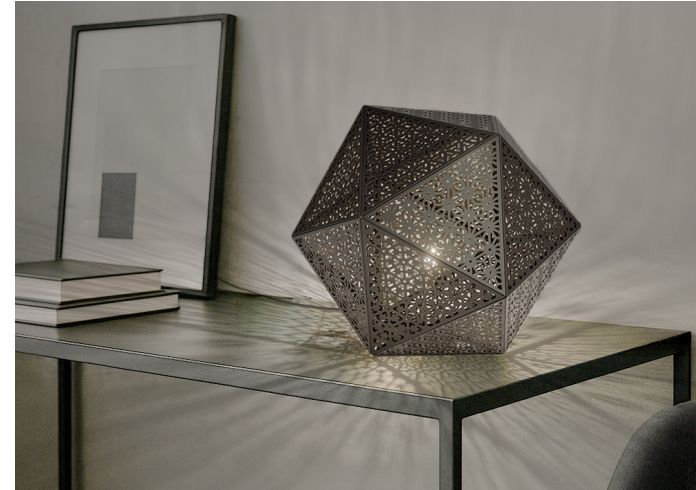

Assolo

A family of portable, surface, and suspension luminaires that cast indirect circular light for a refined, modern visual effect. The indirect lamp shadows the wall in a circular design, creating a beautiful and tasteful effect.

The layered rope pattern adds depth to the illumination.

Caveau

A moving-panel recessed luminaire that opens like a vault, shaping light in shifting crescents that evoke an eclipse.

Caveau transforms the wall into a living canvas, creating dramatic gradients, soft reveals, and sculptural shadows with every tilt.

Square LED wall light with two side openings, plus an optional version with a third spot-style opening.

The LED hides completely, revealing only a warm reflection that washes wall or ceiling with soft, elegant light.

Rotating and tilting layers let you fine-tune glow and shadow on site.

Punto!

Soft, focused glow that adds gentle accent lighting to walls or ceilings.

Small form with strong visual impact, creating a subtle highlight even when off.