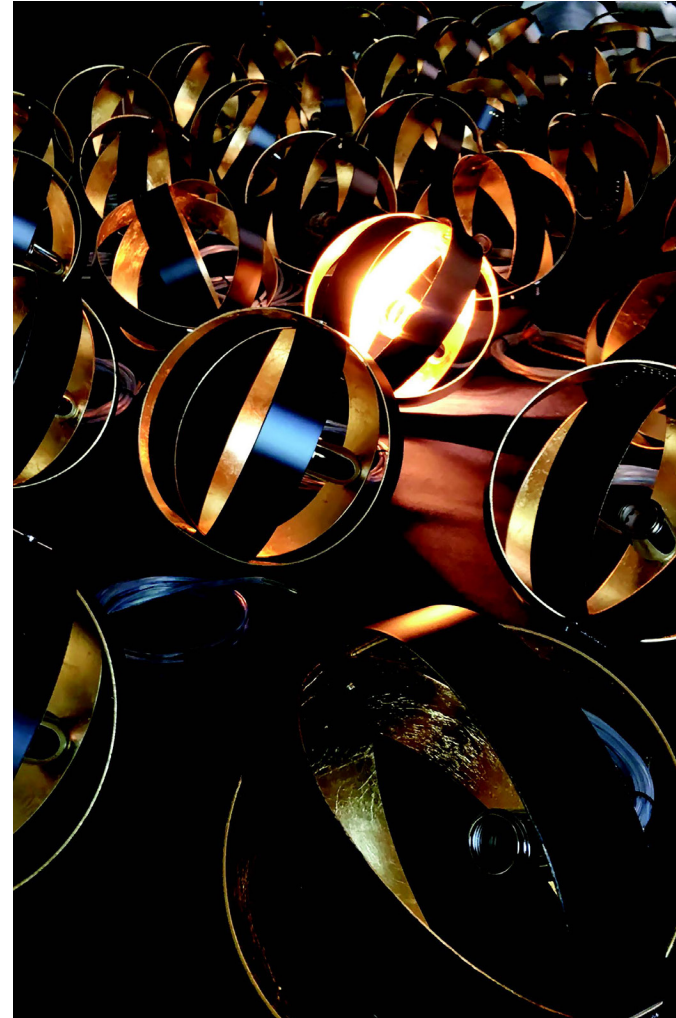

Ecliptika

Unique open-sphere design creates decorative light beams and a sense of movement.

Interwoven aluminum strips with many color-finish combinations.