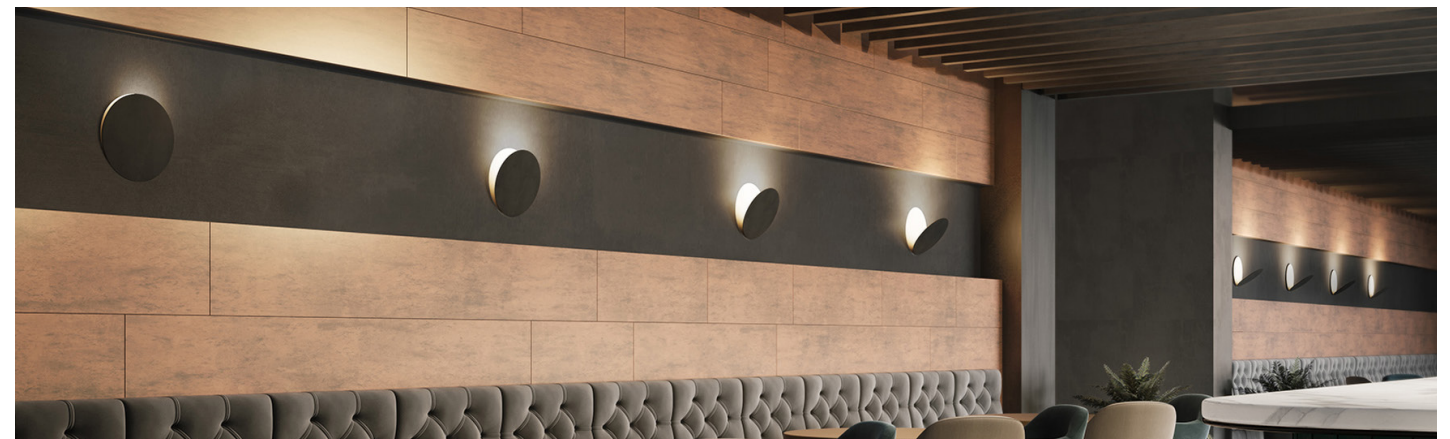

The layered rope pattern adds depth to the illumination.

Caveau

A moving-panel recessed luminaire that opens like a vault, shaping light in shifting crescents that evoke an eclipse.

Caveau transforms the wall into a living canvas, creating dramatic gradients, soft reveals, and sculptural shadows with every tilt.

Square LED wall light with two side openings, plus an optional version with a third spot-style opening.

The LED hides completely, revealing only a warm reflection that washes wall or ceiling with soft, elegant light.