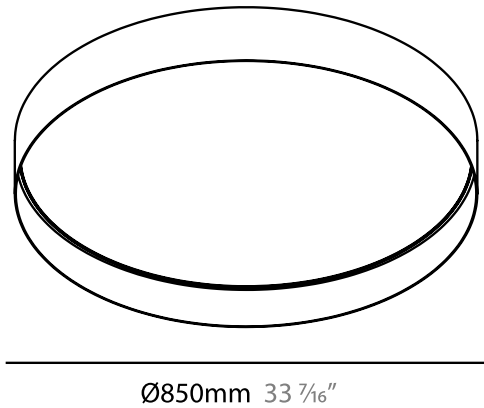

Technical Information

- Sizes: