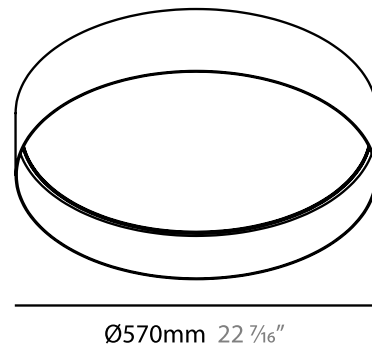

Technical Information

- Sizes: