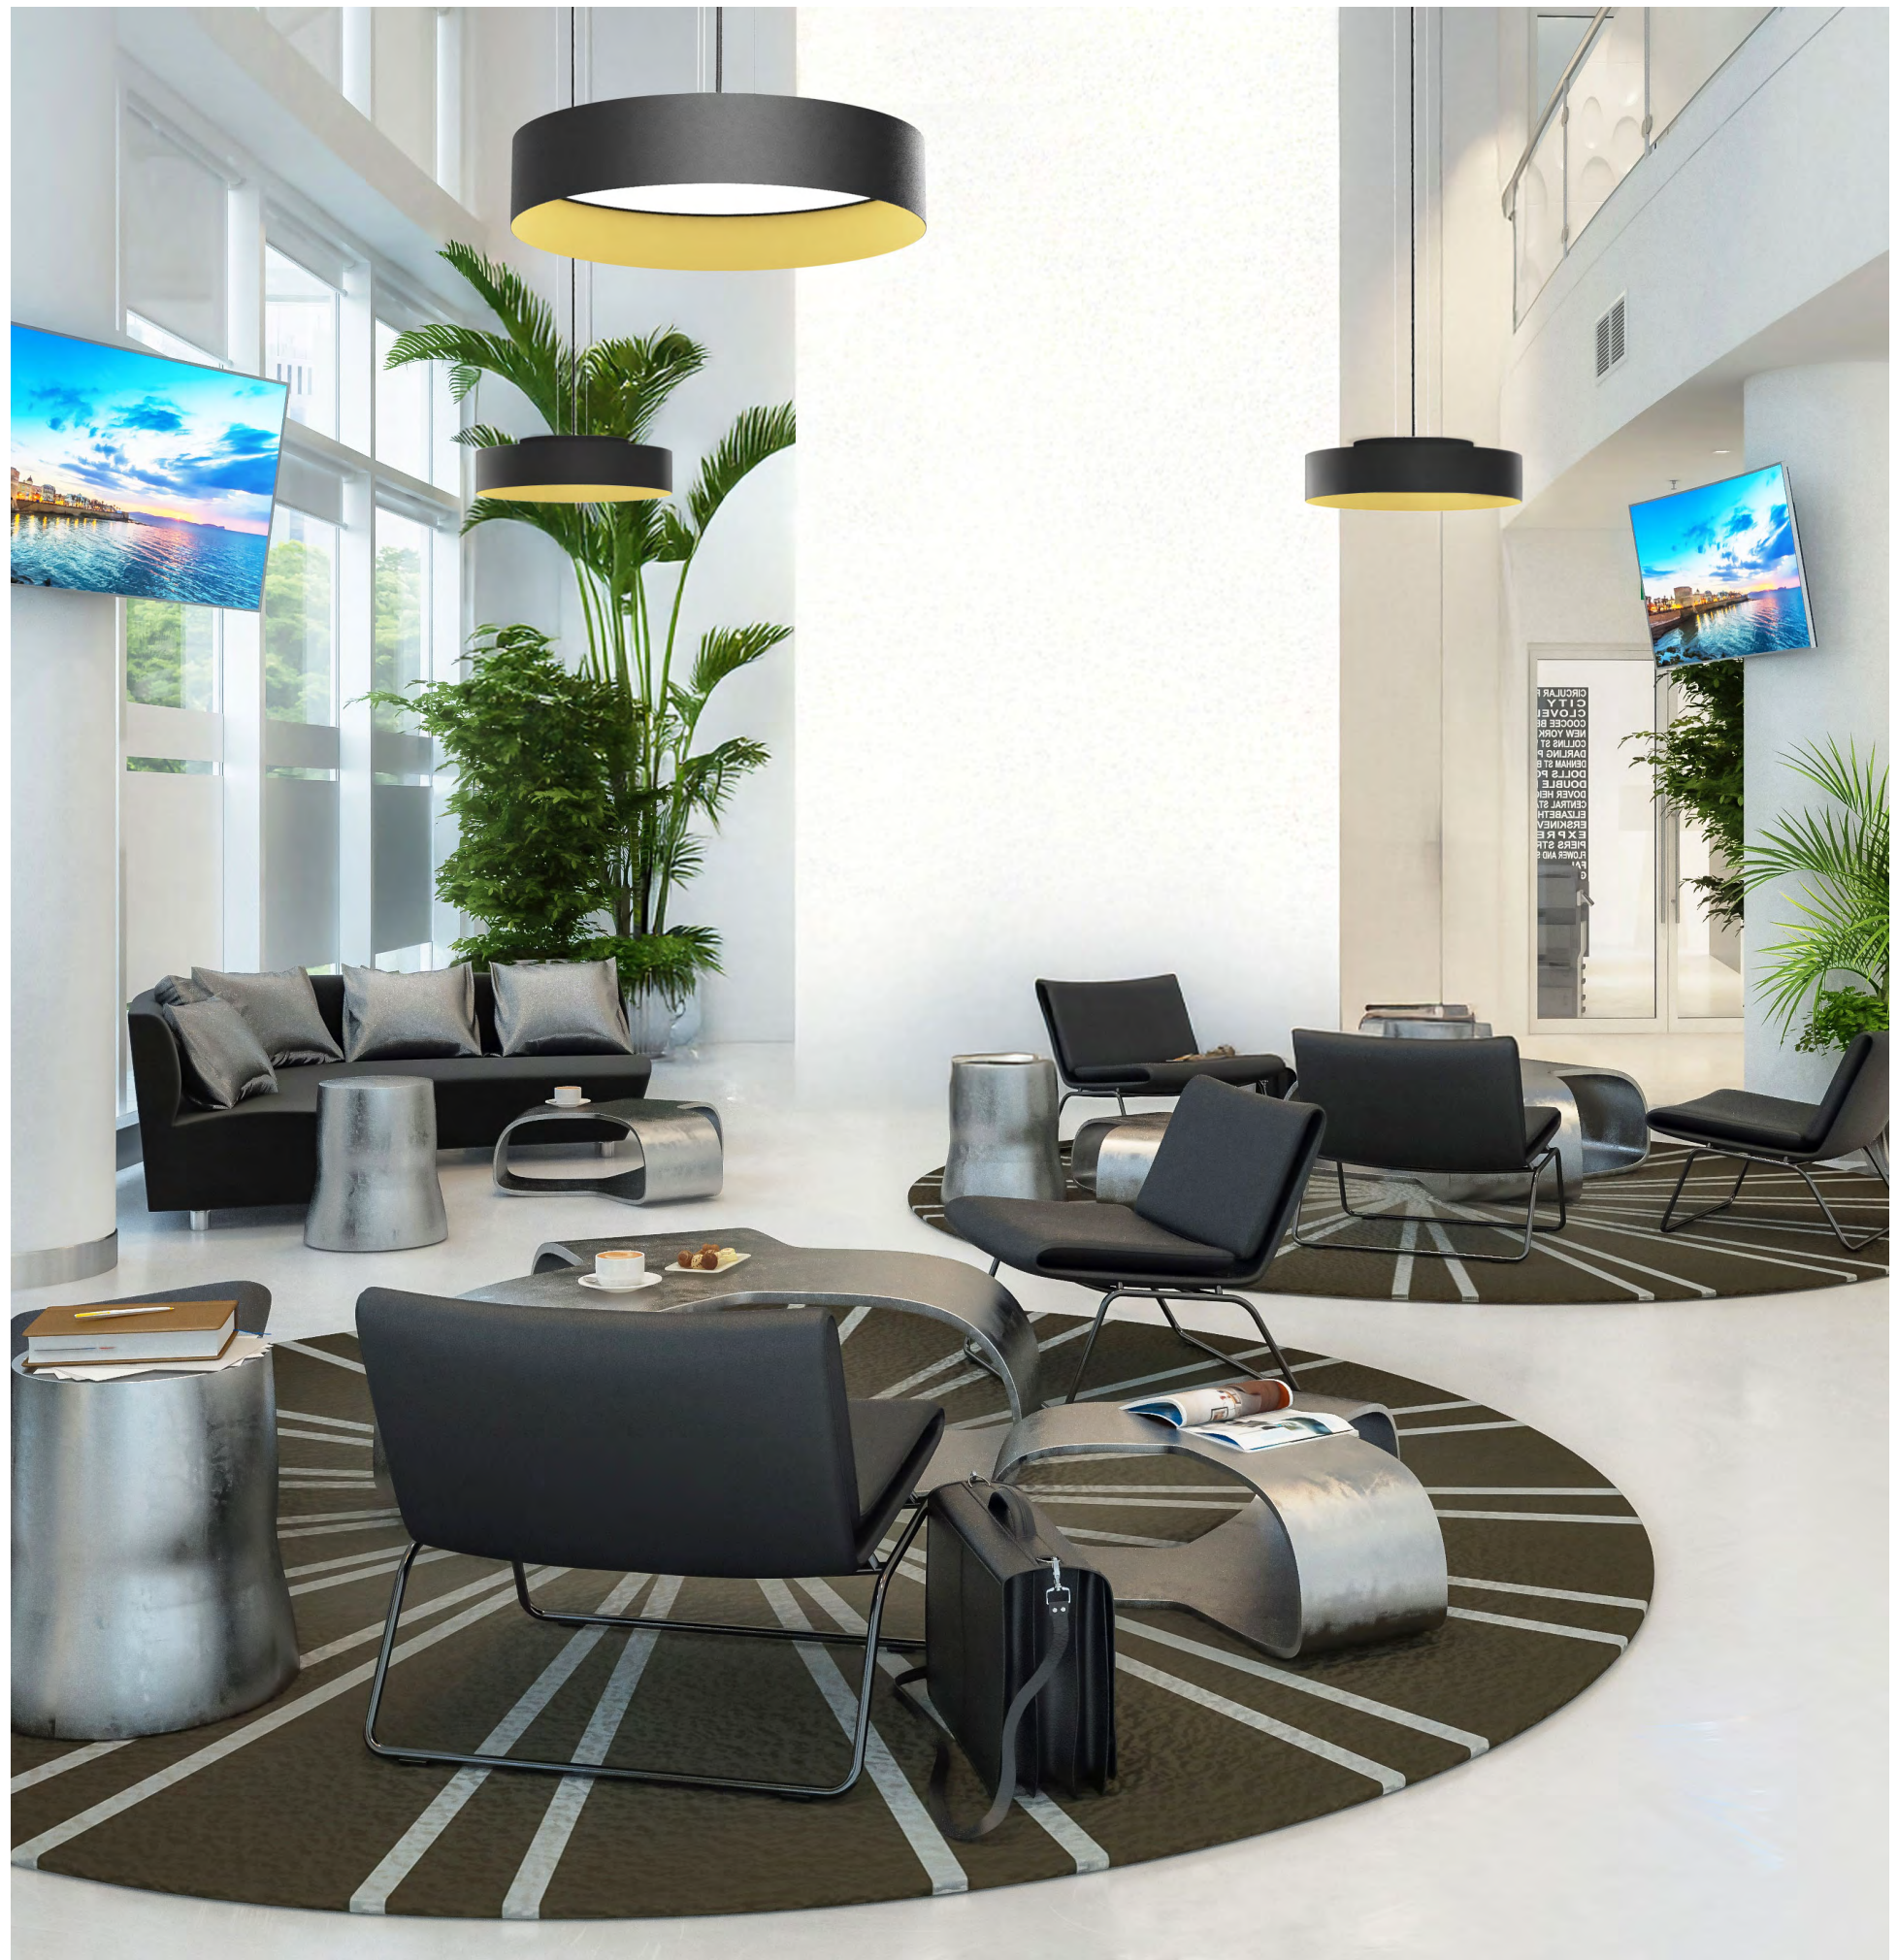

Hospitality venues benefit from its striking visual appeal and controlled light emission, creating welcoming atmospheres in lobbies, dining areas, and guest rooms.